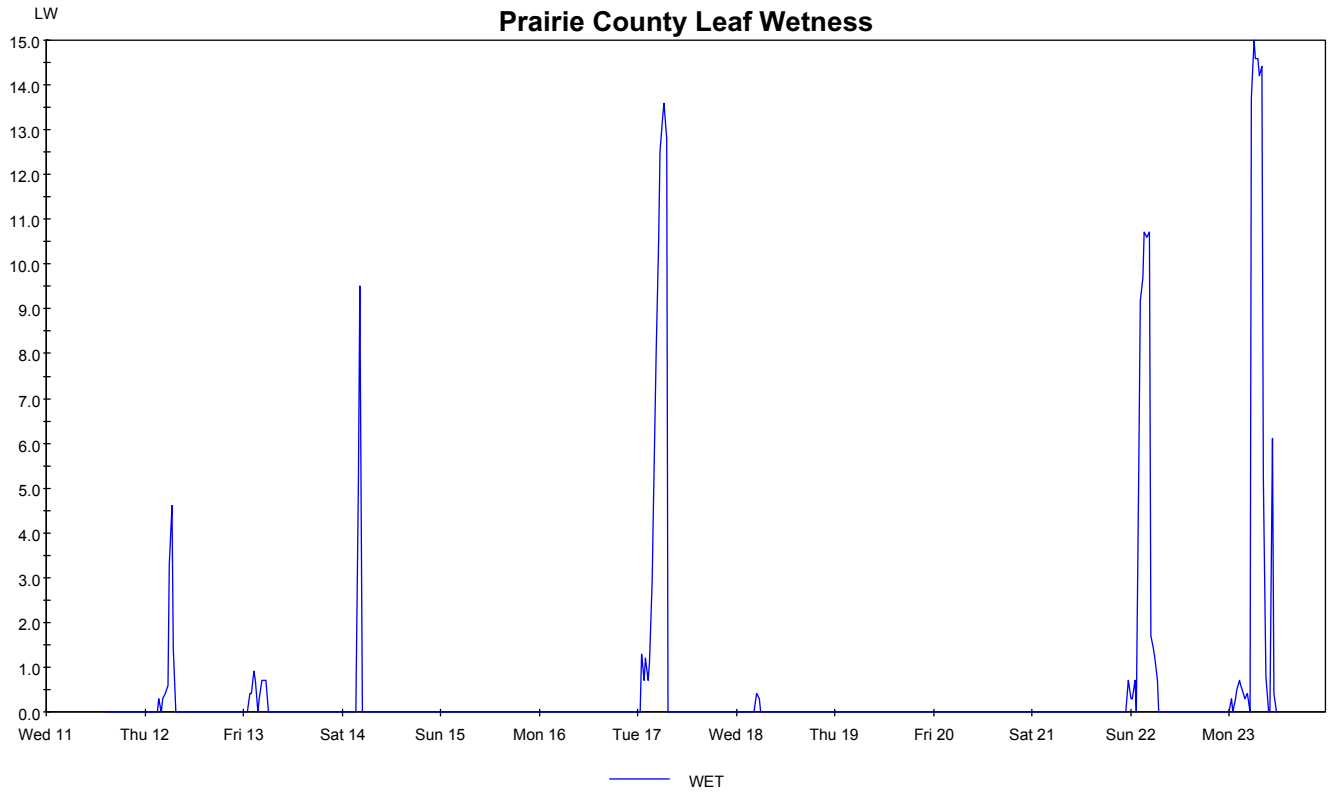

Prairie County Leaf Wetness

Prairie County Relative Humidity

Prairie County Rainfall

Prairie County Temperature