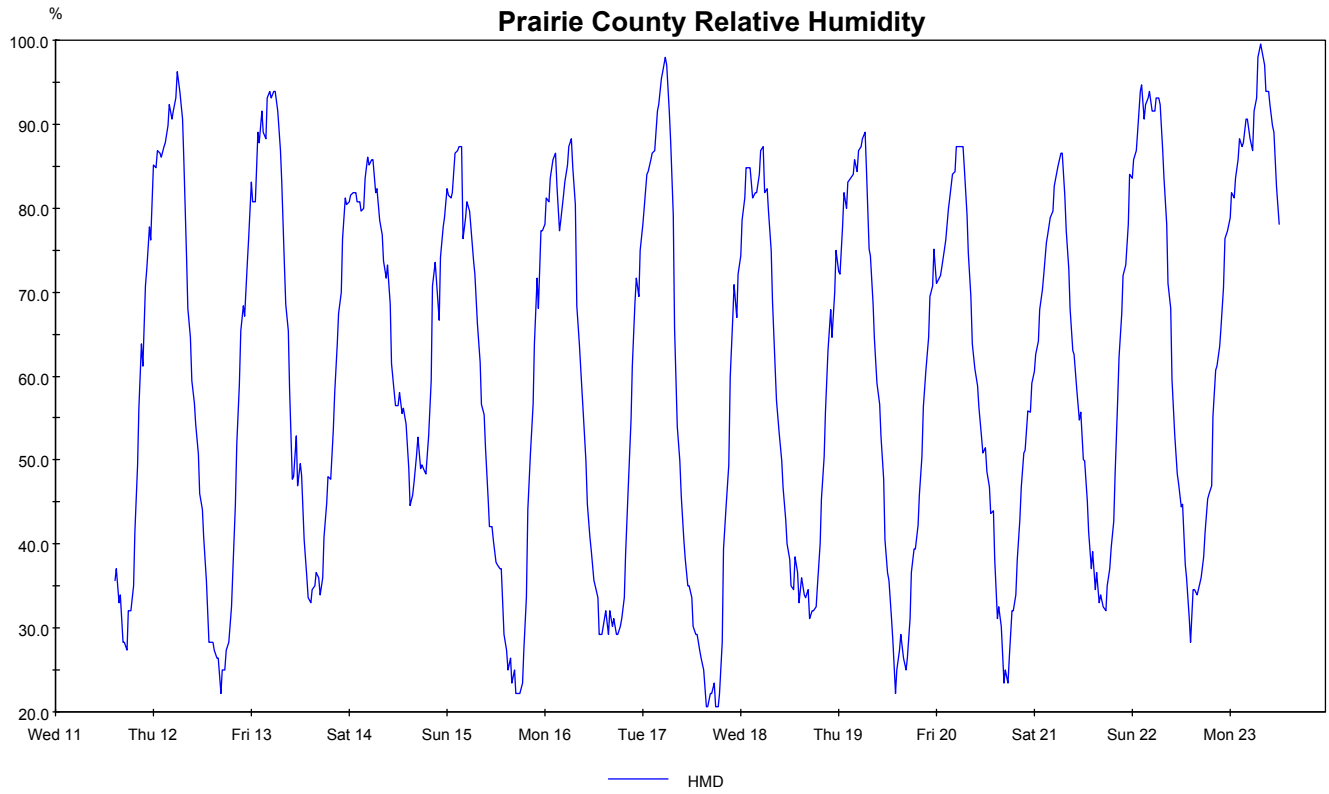

Prairie County Leaf Wetness

Prairie County Relative Humidity

Prairie County Rainfall

Prairie County Temperature