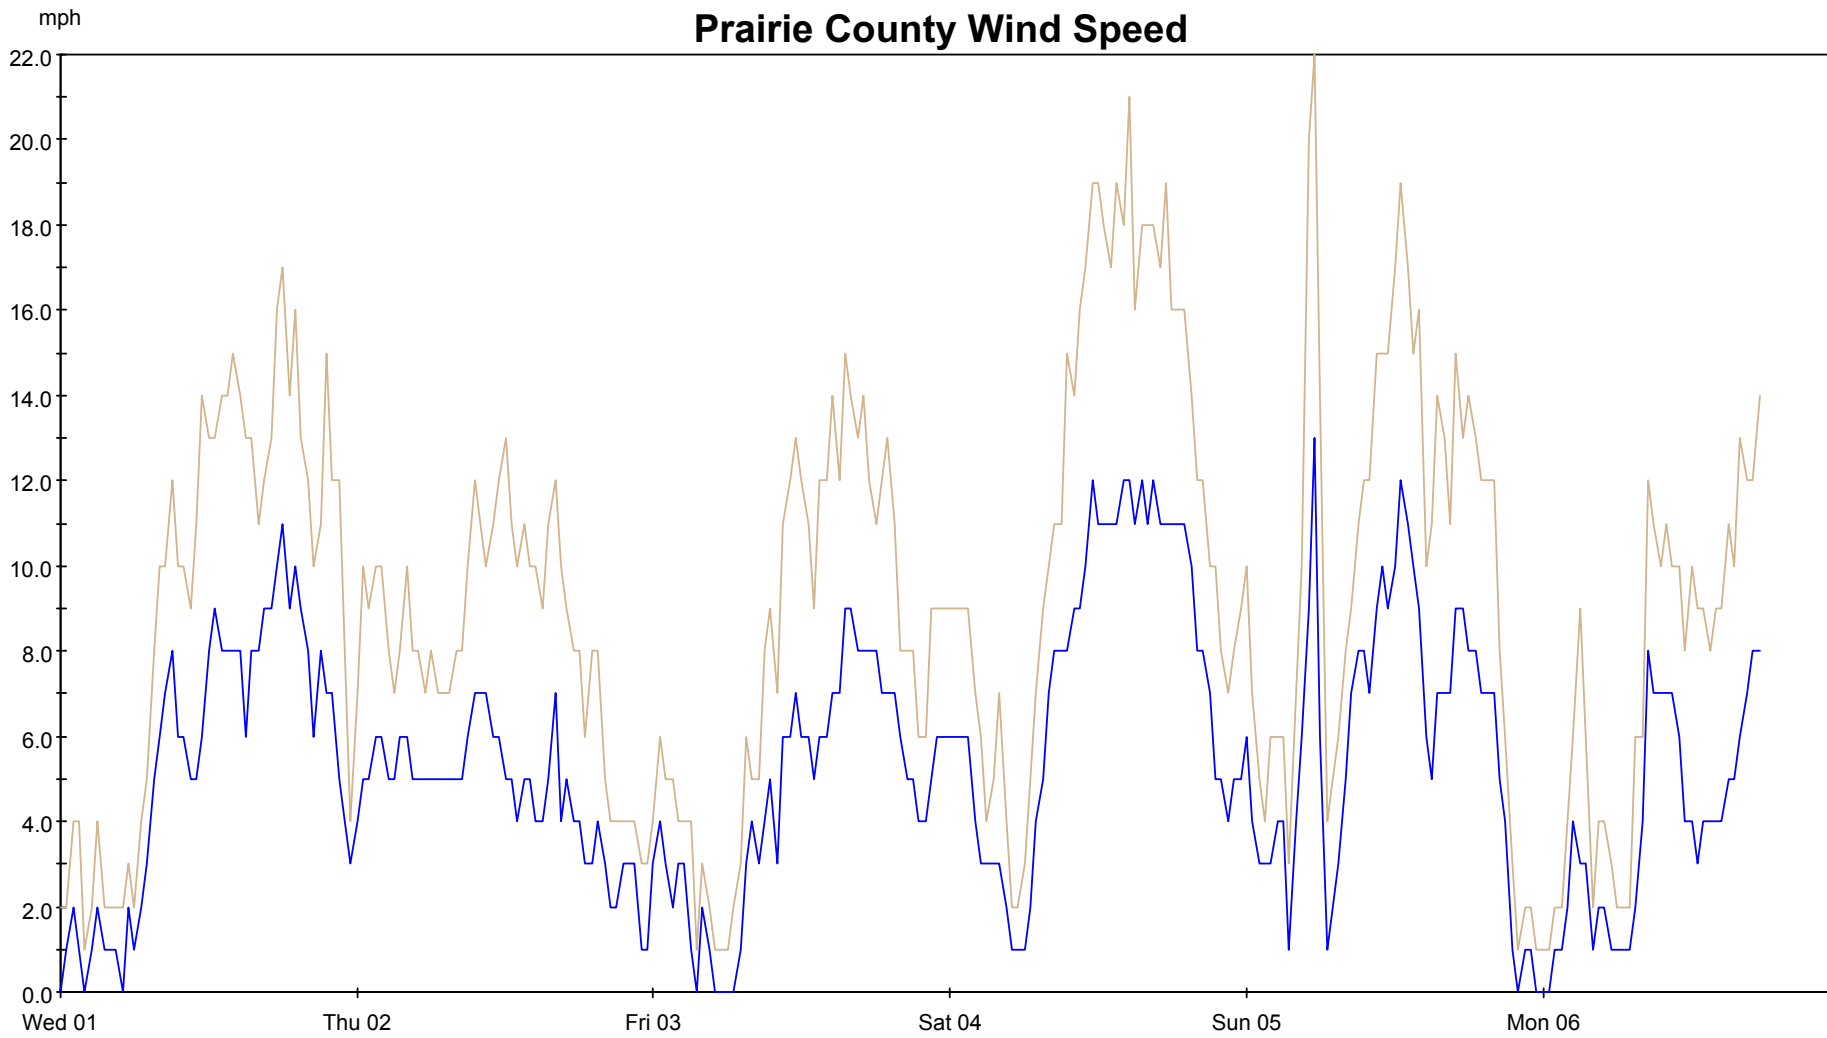

Prairie County Relative Humidity

— HMD

Prairie County Temperature

— TMP

Prairie County Rainfall

Prairie County Leaf Wetness

Prairie County Wind Speed

— WNS — WNG