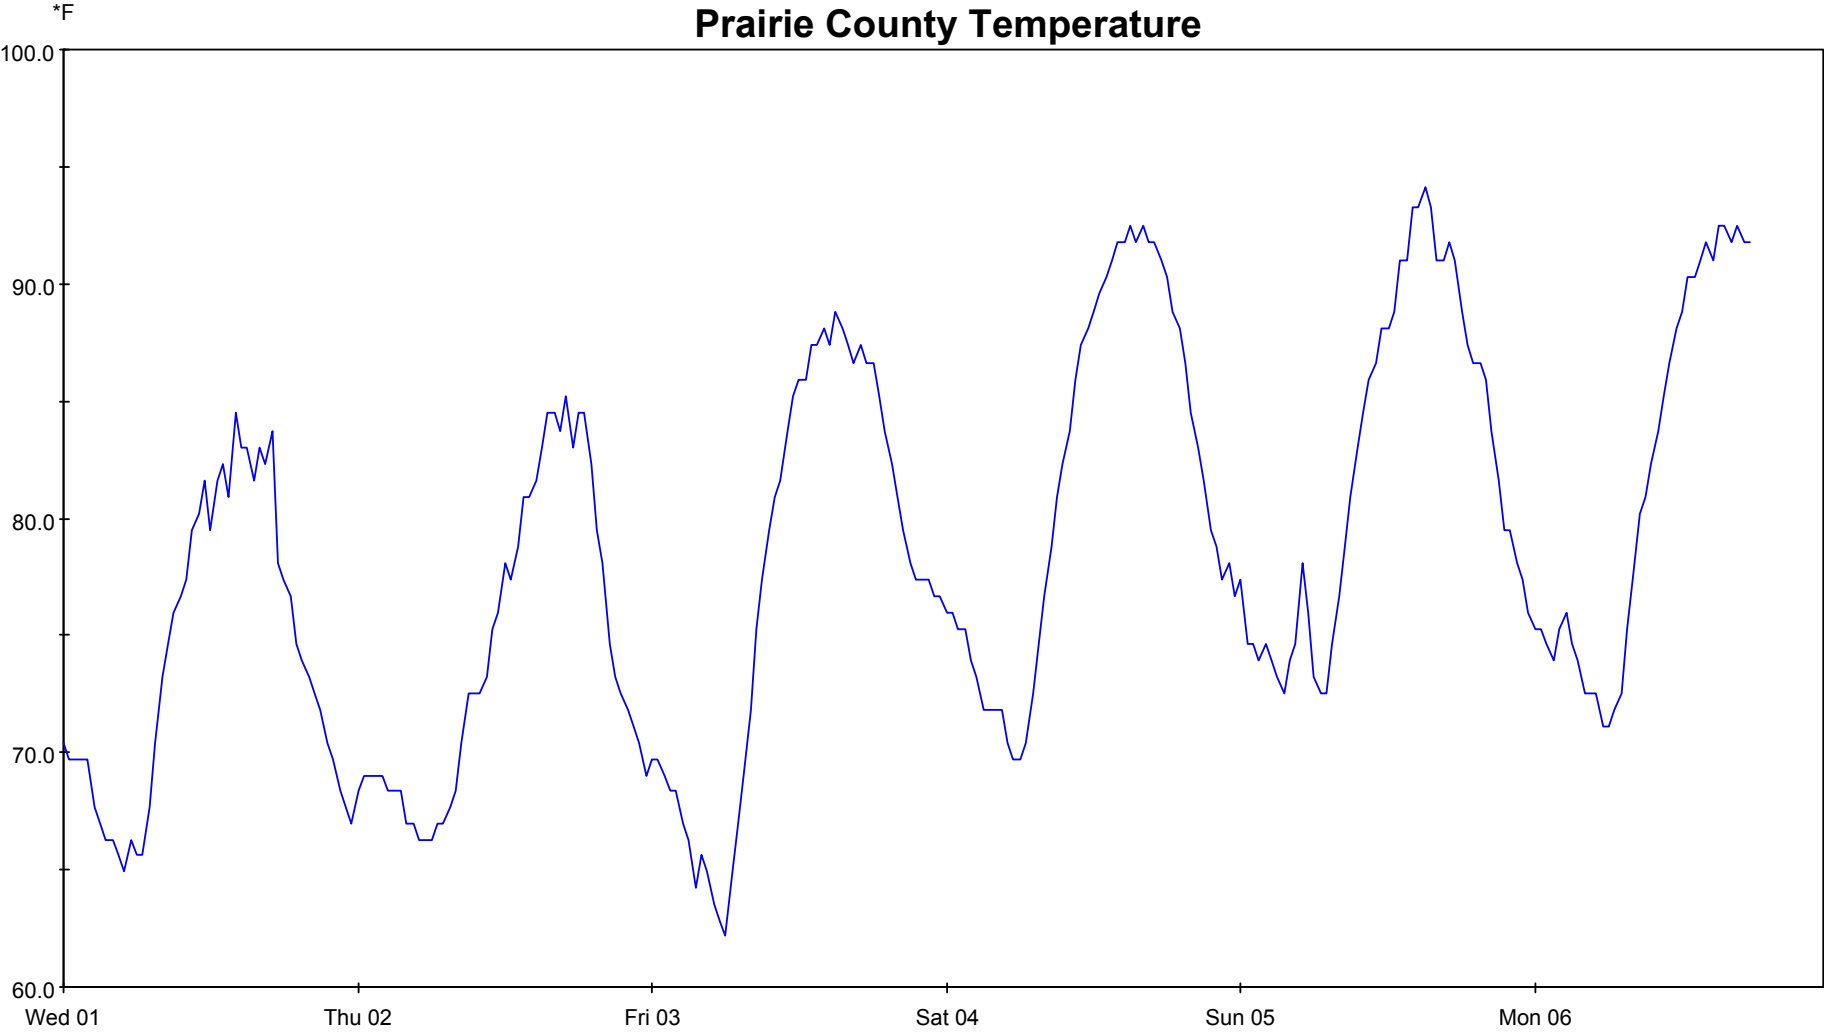

Prairie County Relative Humidity

— HMD

Prairie County Temperature

— TMP

Prairie County Rainfall

Prairie County Leaf Wetness

Prairie County Wind Speed

— WNS — WNG