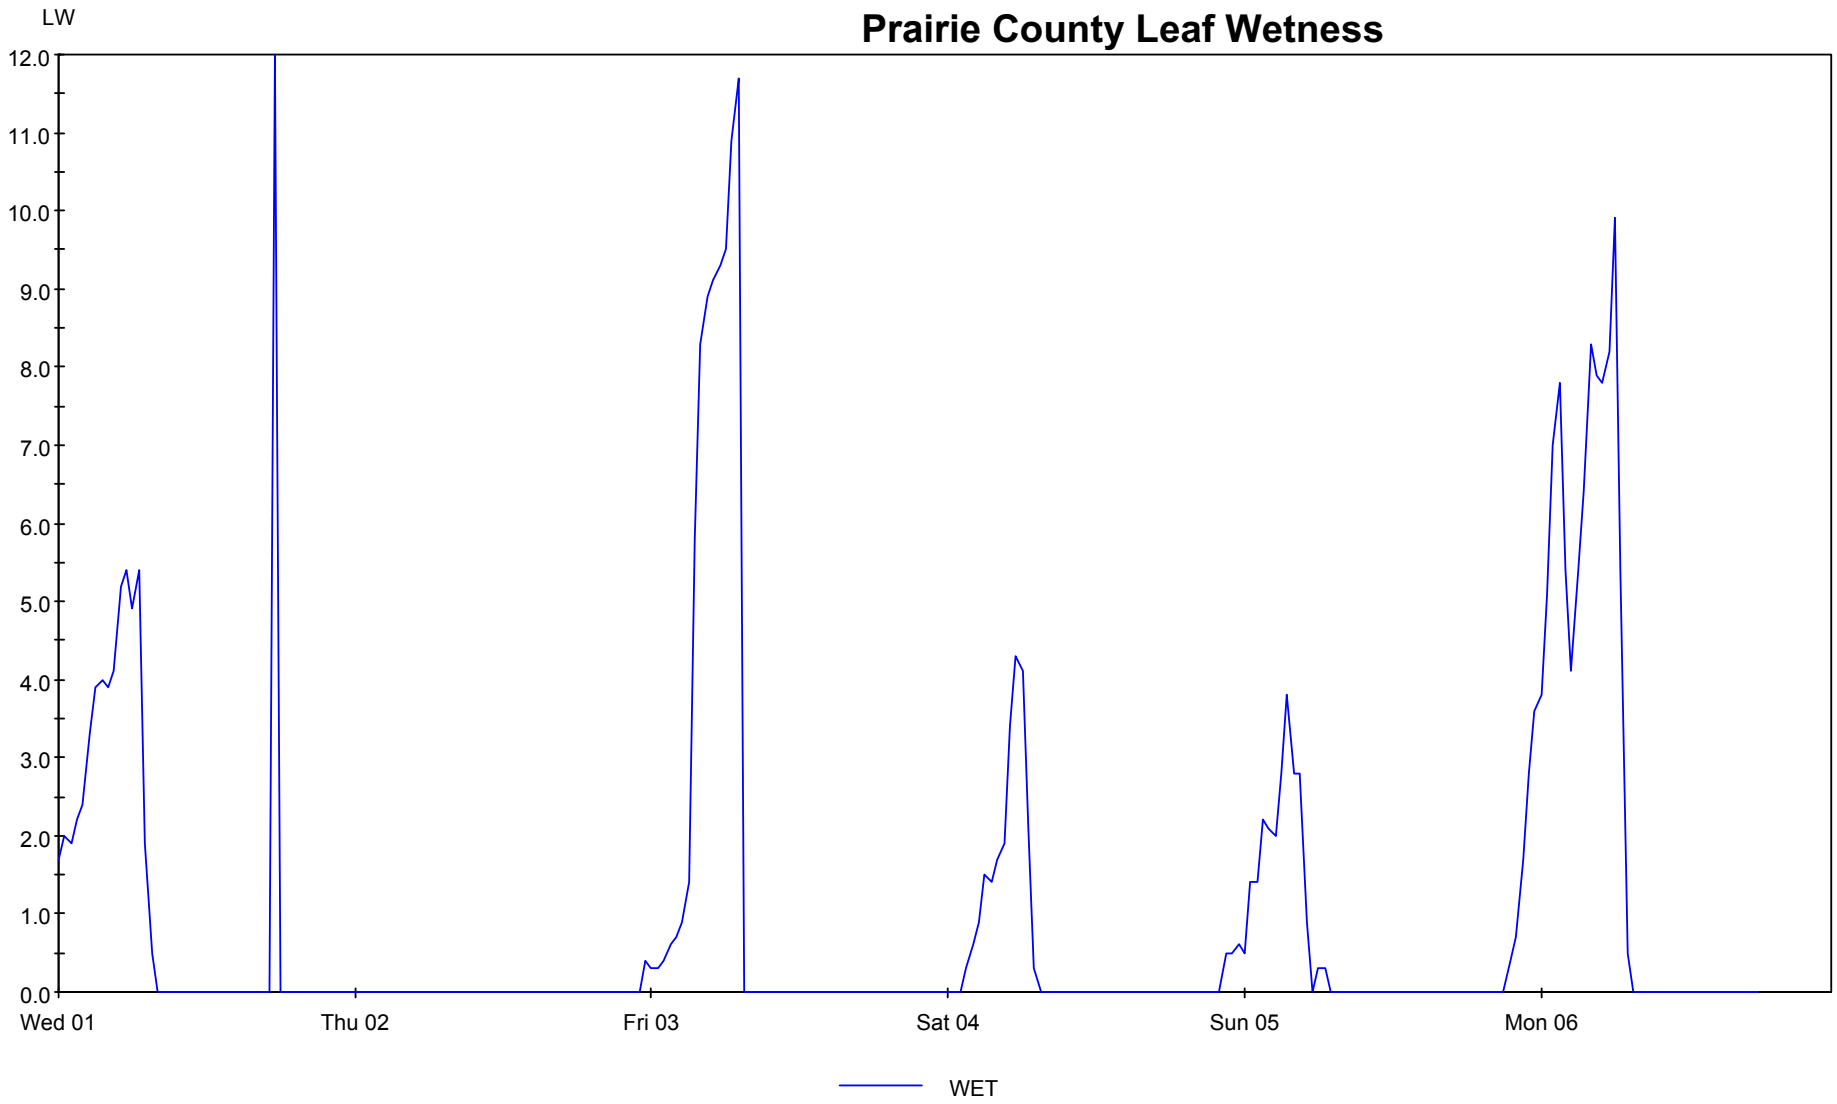

Prairie County Relative Humidity

— HMD

Prairie County Temperature

— TMP

Prairie County Rainfall

Prairie County Leaf Wetness

Prairie County Wind Speed

— WNS — WNG