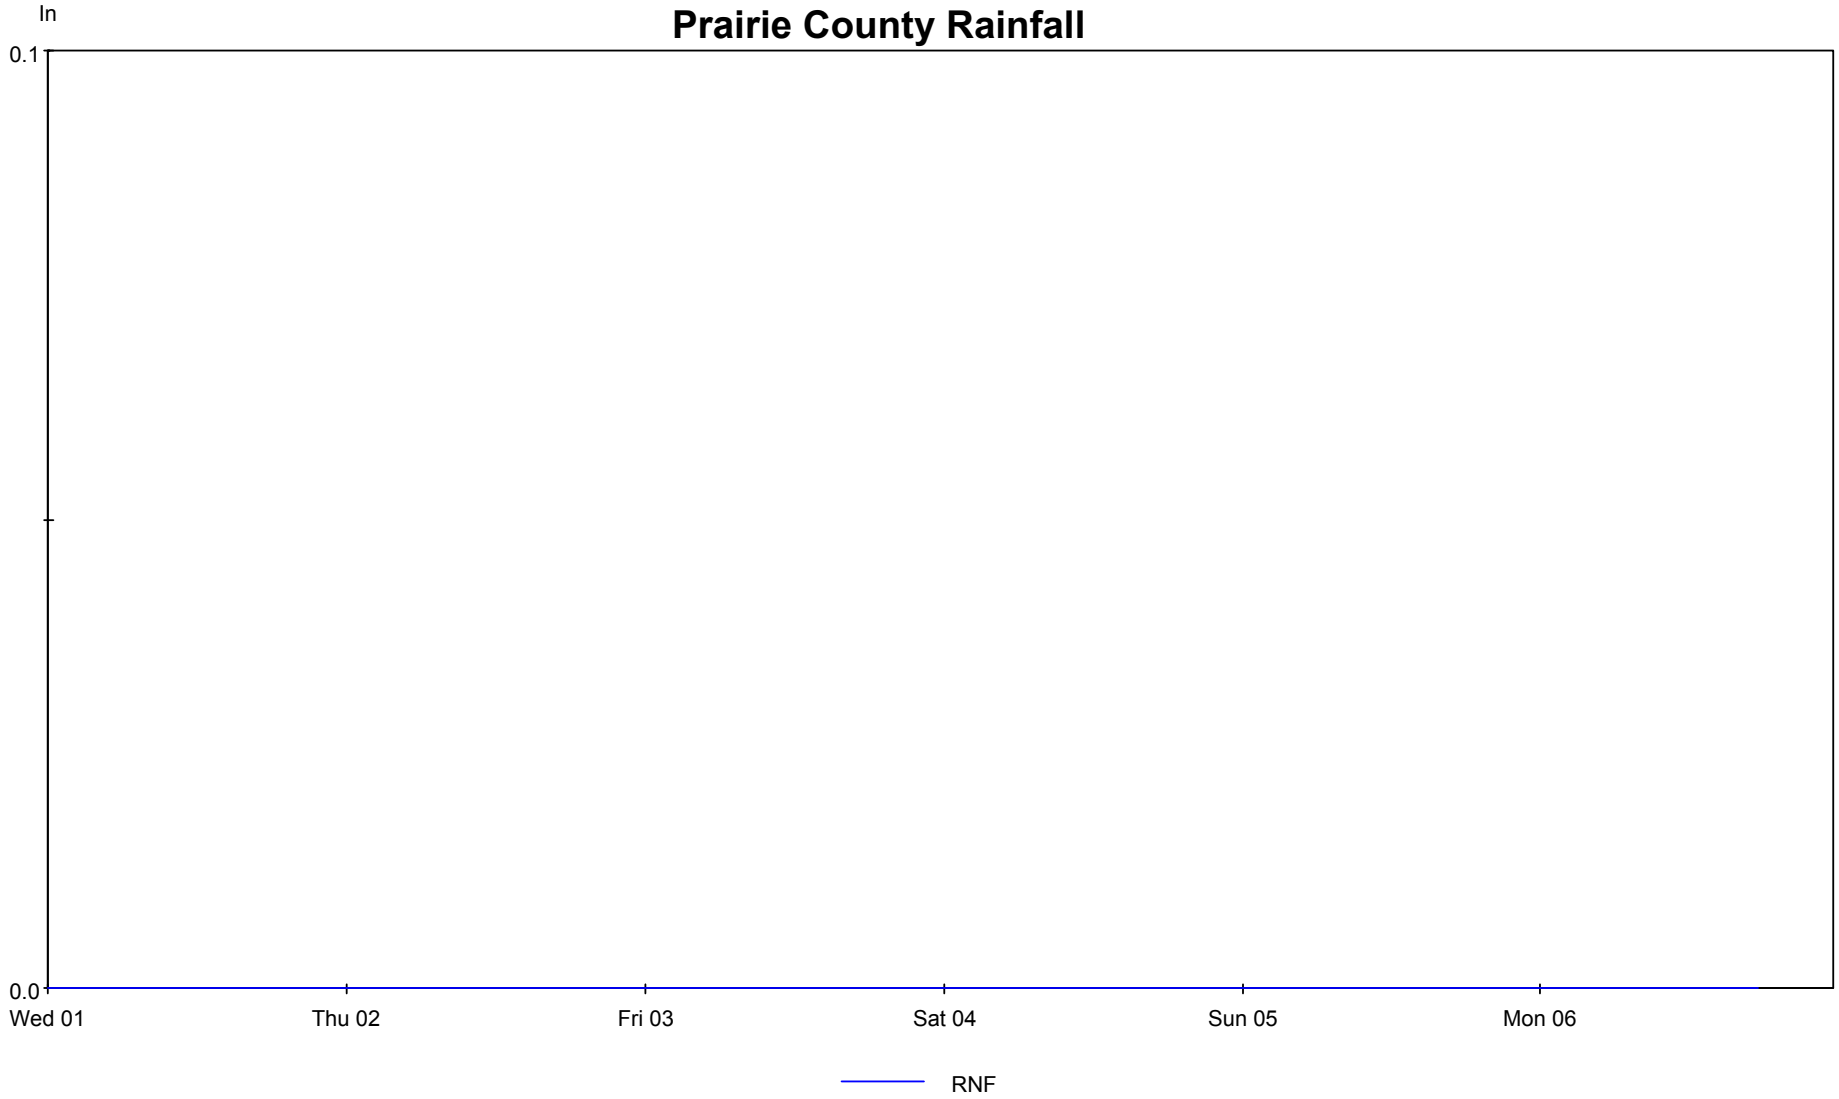

Prairie County Relative Humidity

— HMD

Prairie County Temperature

— TMP

Prairie County Rainfall

Prairie County Leaf Wetness

Prairie County Wind Speed

— WNS — WNG