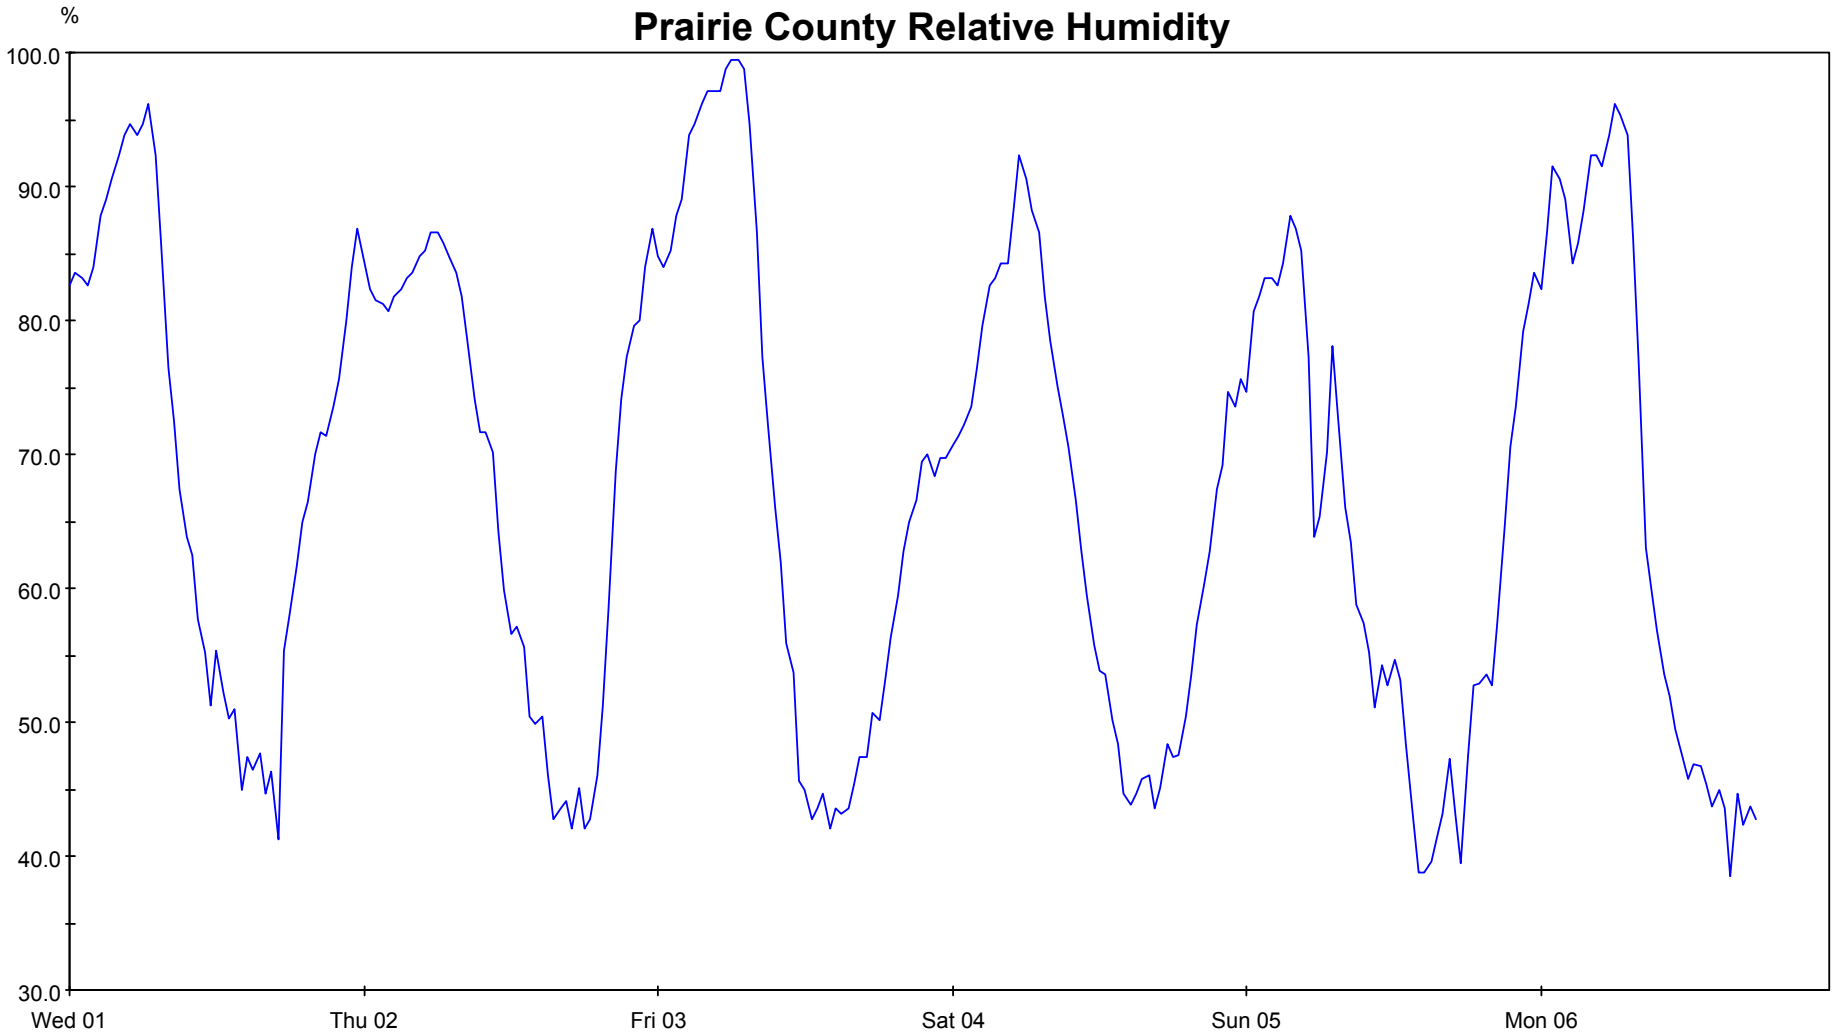

Prairie County Relative Humidity

— HMD

Prairie County Temperature

— TMP

Prairie County Rainfall

Prairie County Leaf Wetness

Prairie County Wind Speed

— WNS — WNG