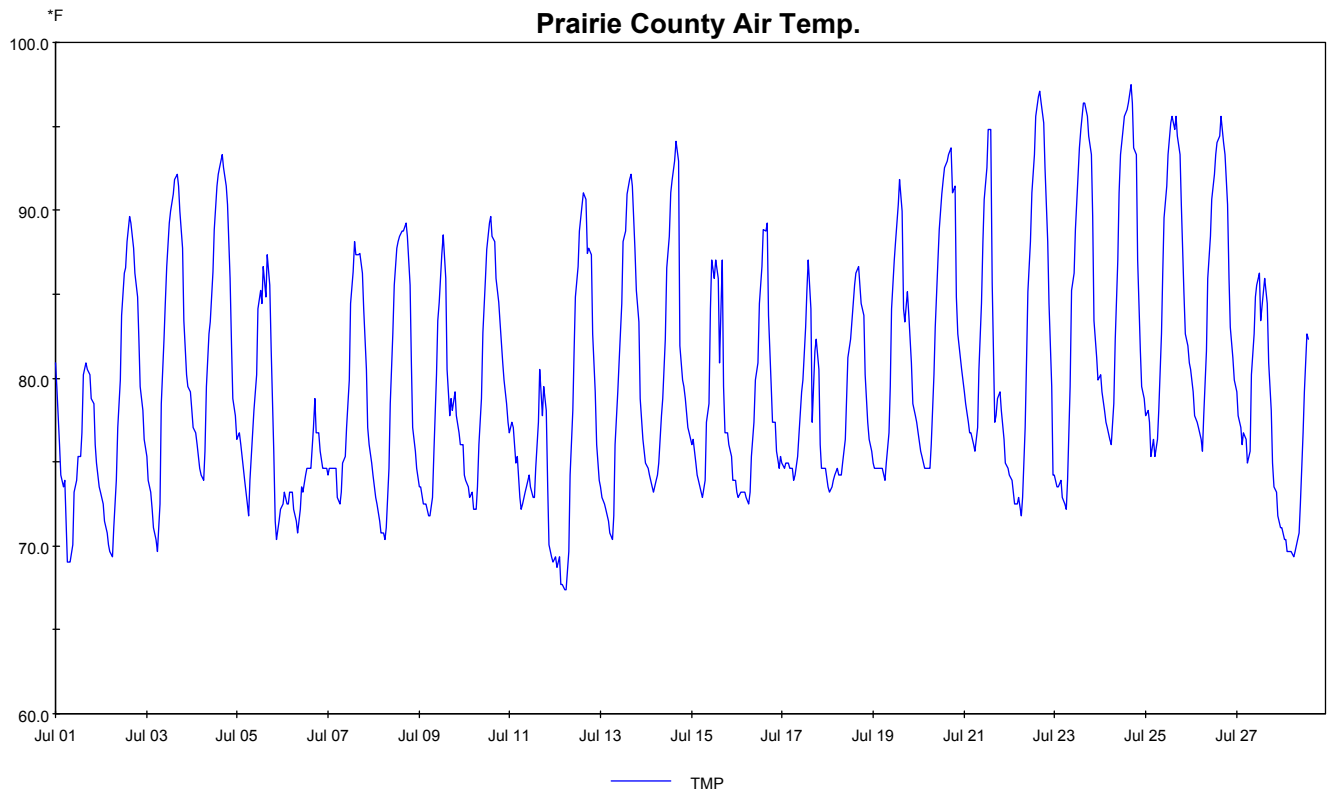

Prairie County Wind Speed

Prairie County Air Temp.

LW

Prairie County Leaf Wetness

— WET

Prairie County Rainfall