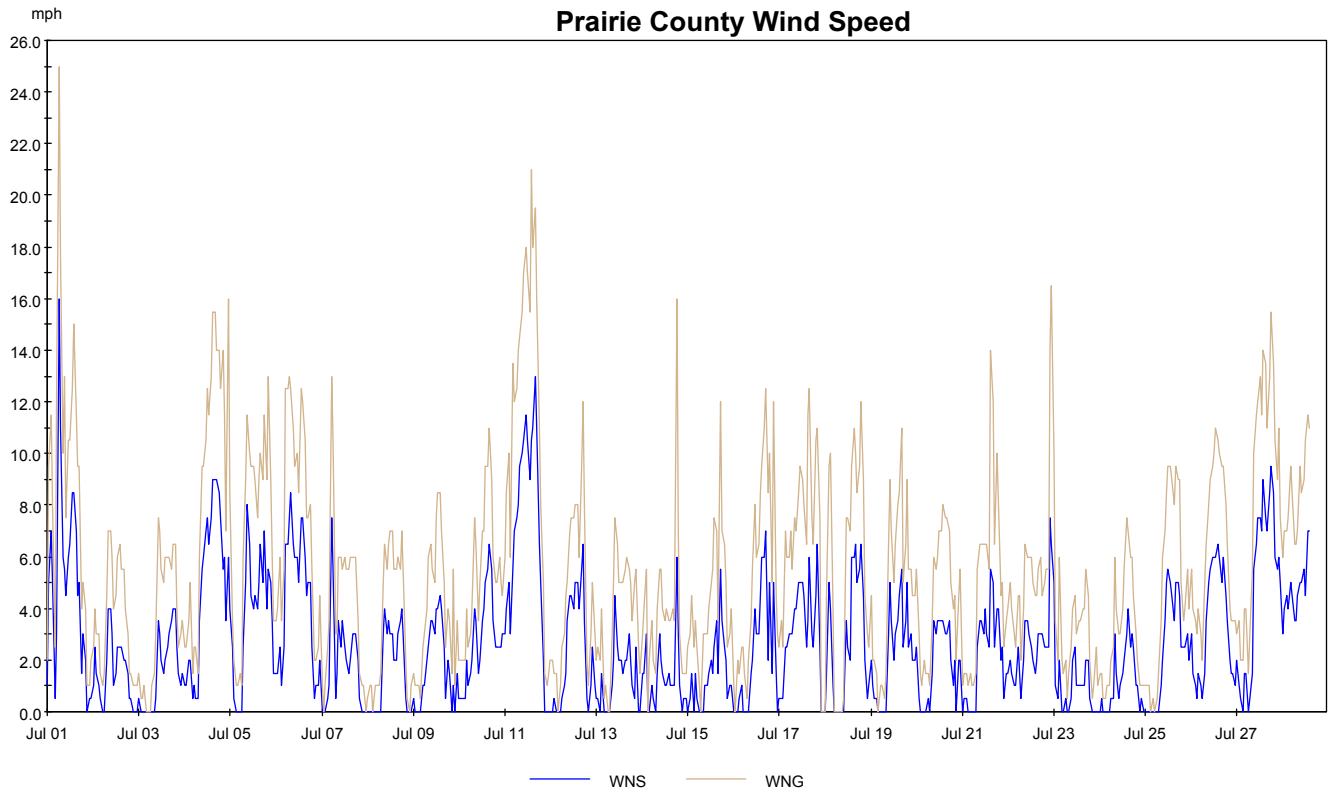

Prairie County Wind Speed

Prairie County Air Temp.

LW

Prairie County Leaf Wetness

— WET

Prairie County Rainfall