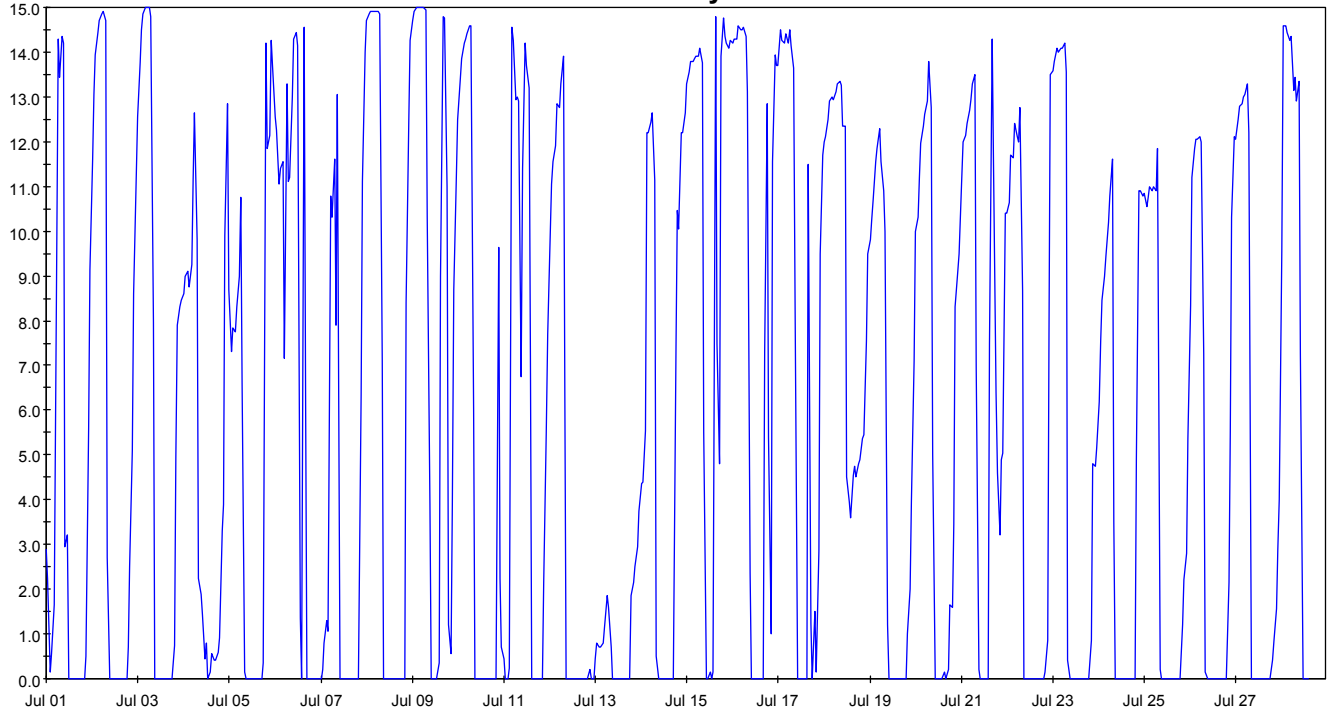

Prairie County Wind Speed

Prairie County Air Temp.

LW

Prairie County Leaf Wetness

— WET

Prairie County Rainfall