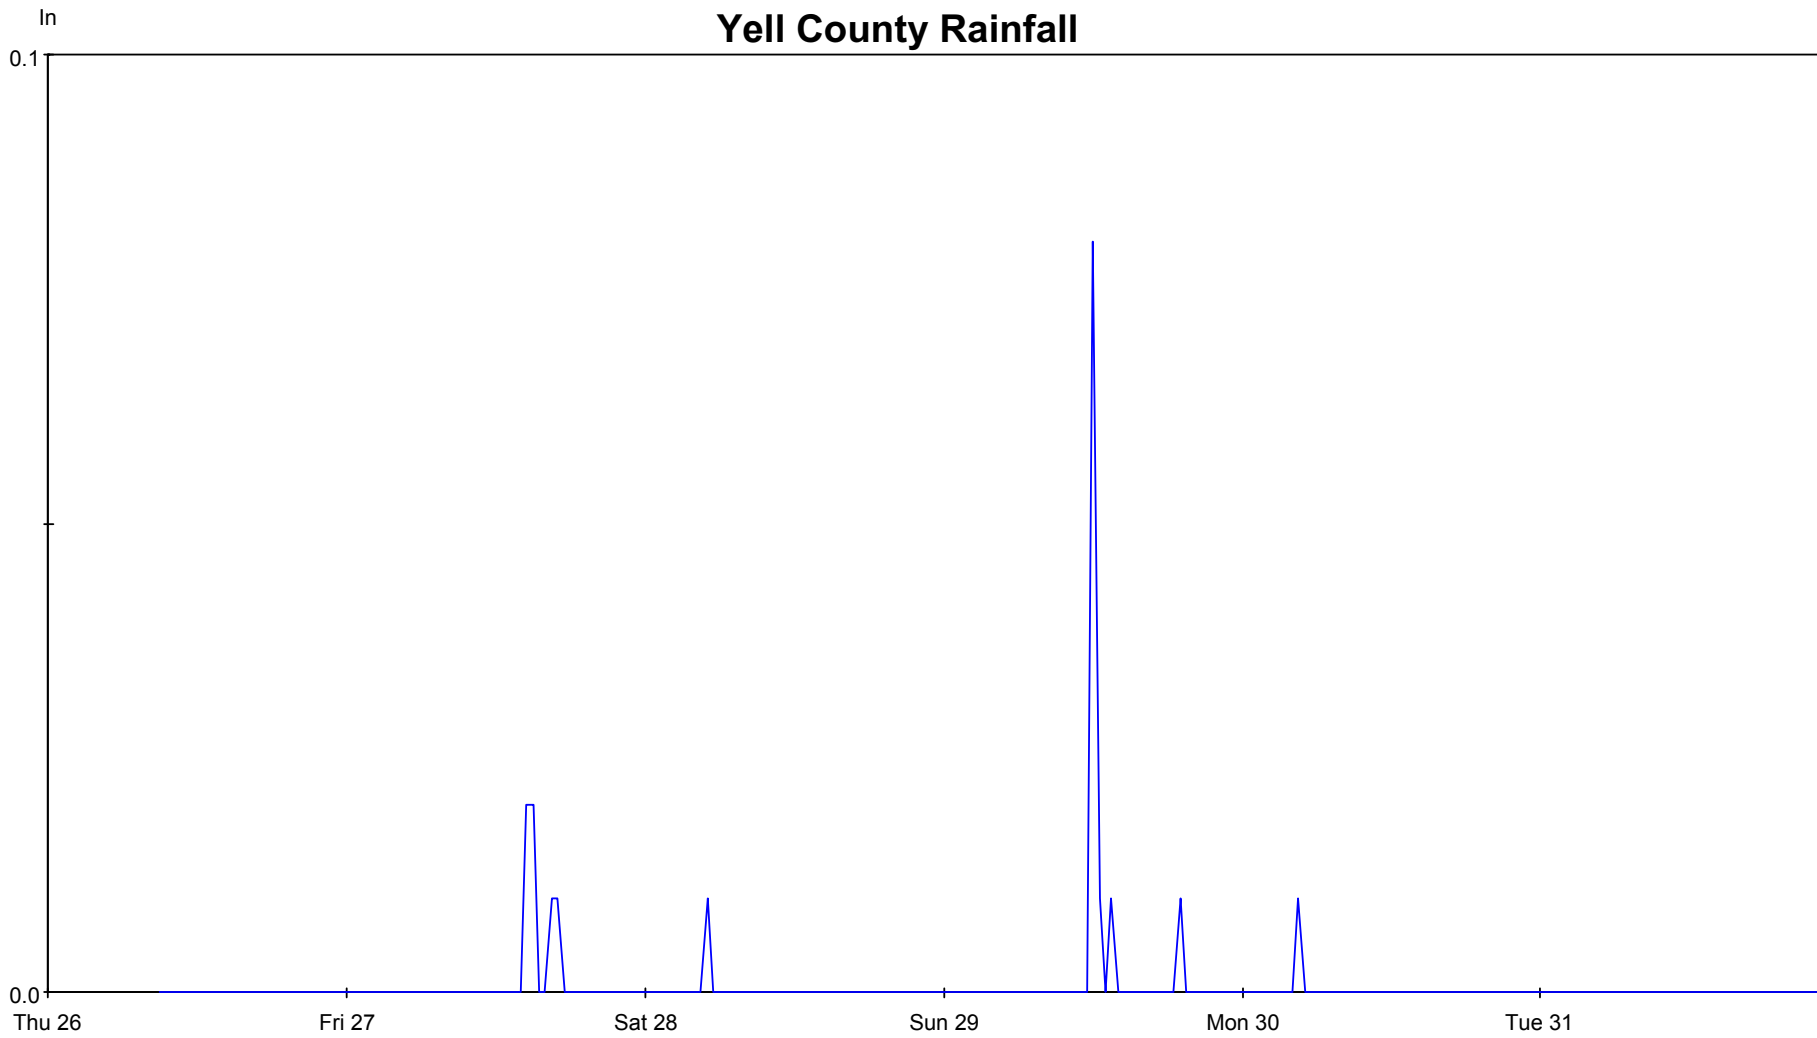

Yell County Relative Humidity

— HMD

Yell County Temperature

— TMP

Yell County Rainfall

— RNF

LW

Yell County Leaf Wetness

— WET

Yell County Wind Speed