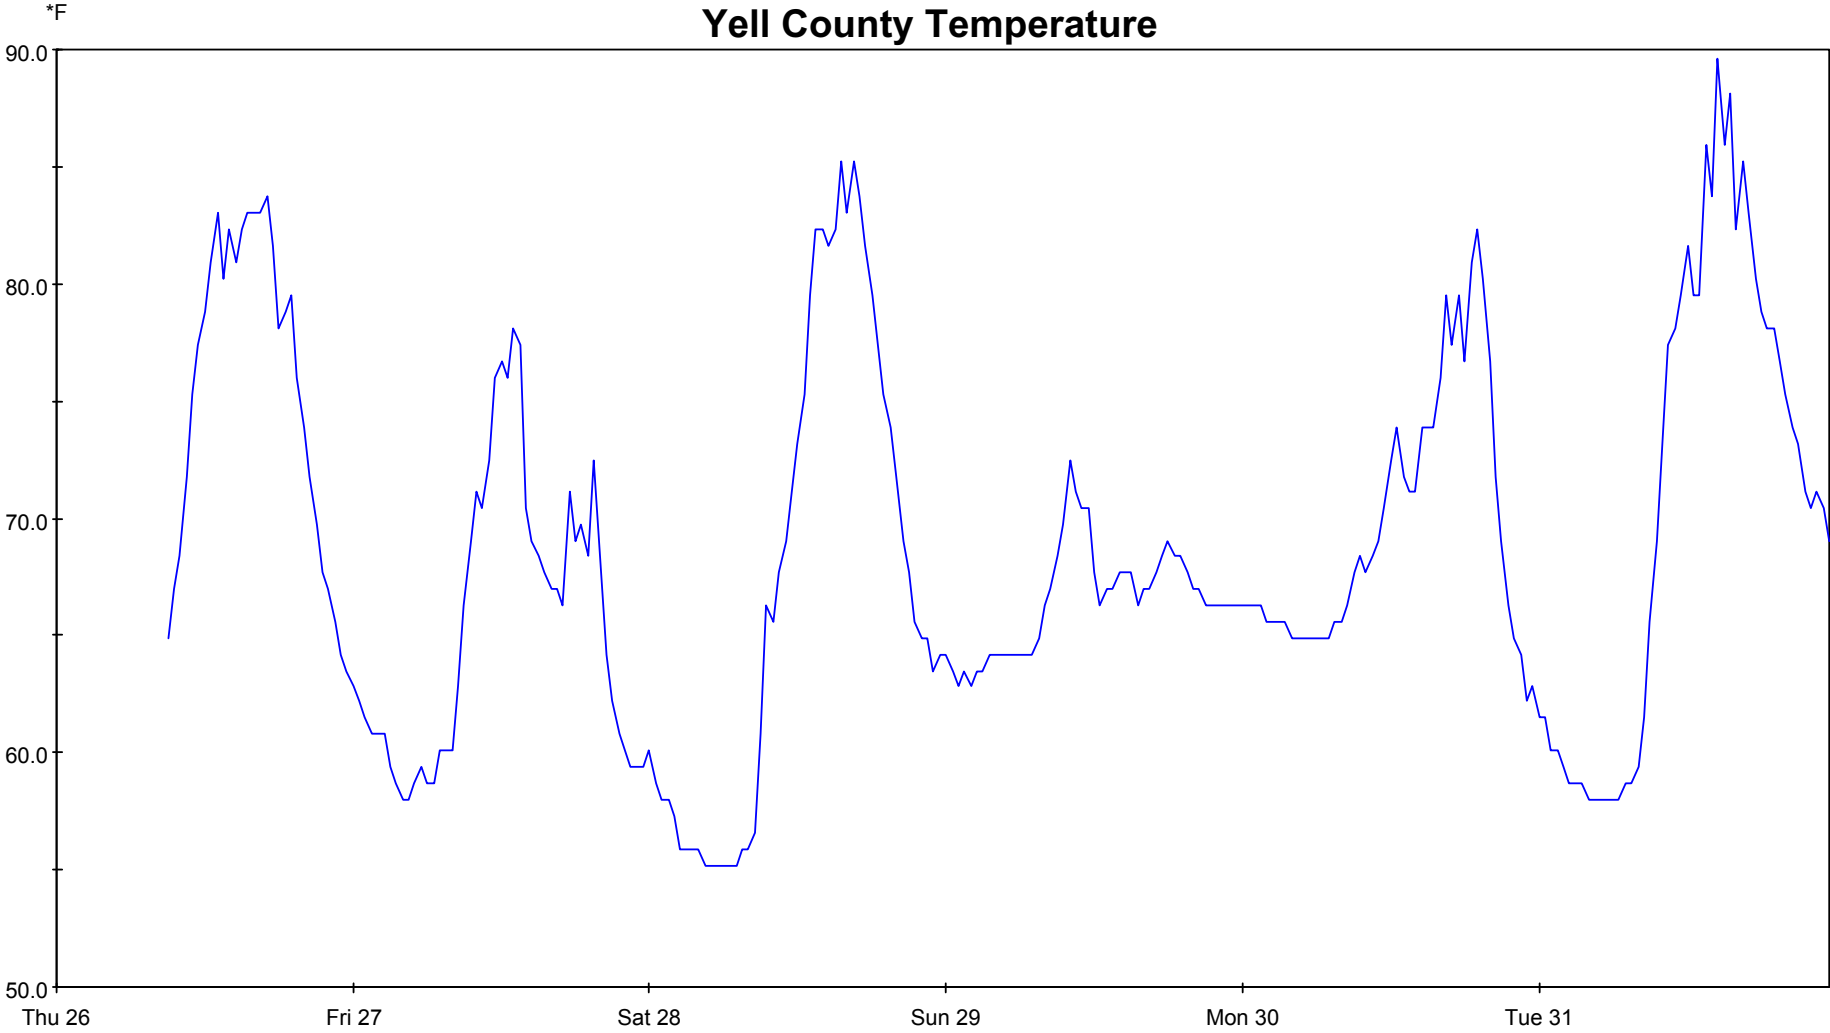

Yell County Relative Humidity

— HMD

Yell County Temperature

— TMP

Yell County Rainfall

— RNF

LW

Yell County Leaf Wetness

— WET

Yell County Wind Speed