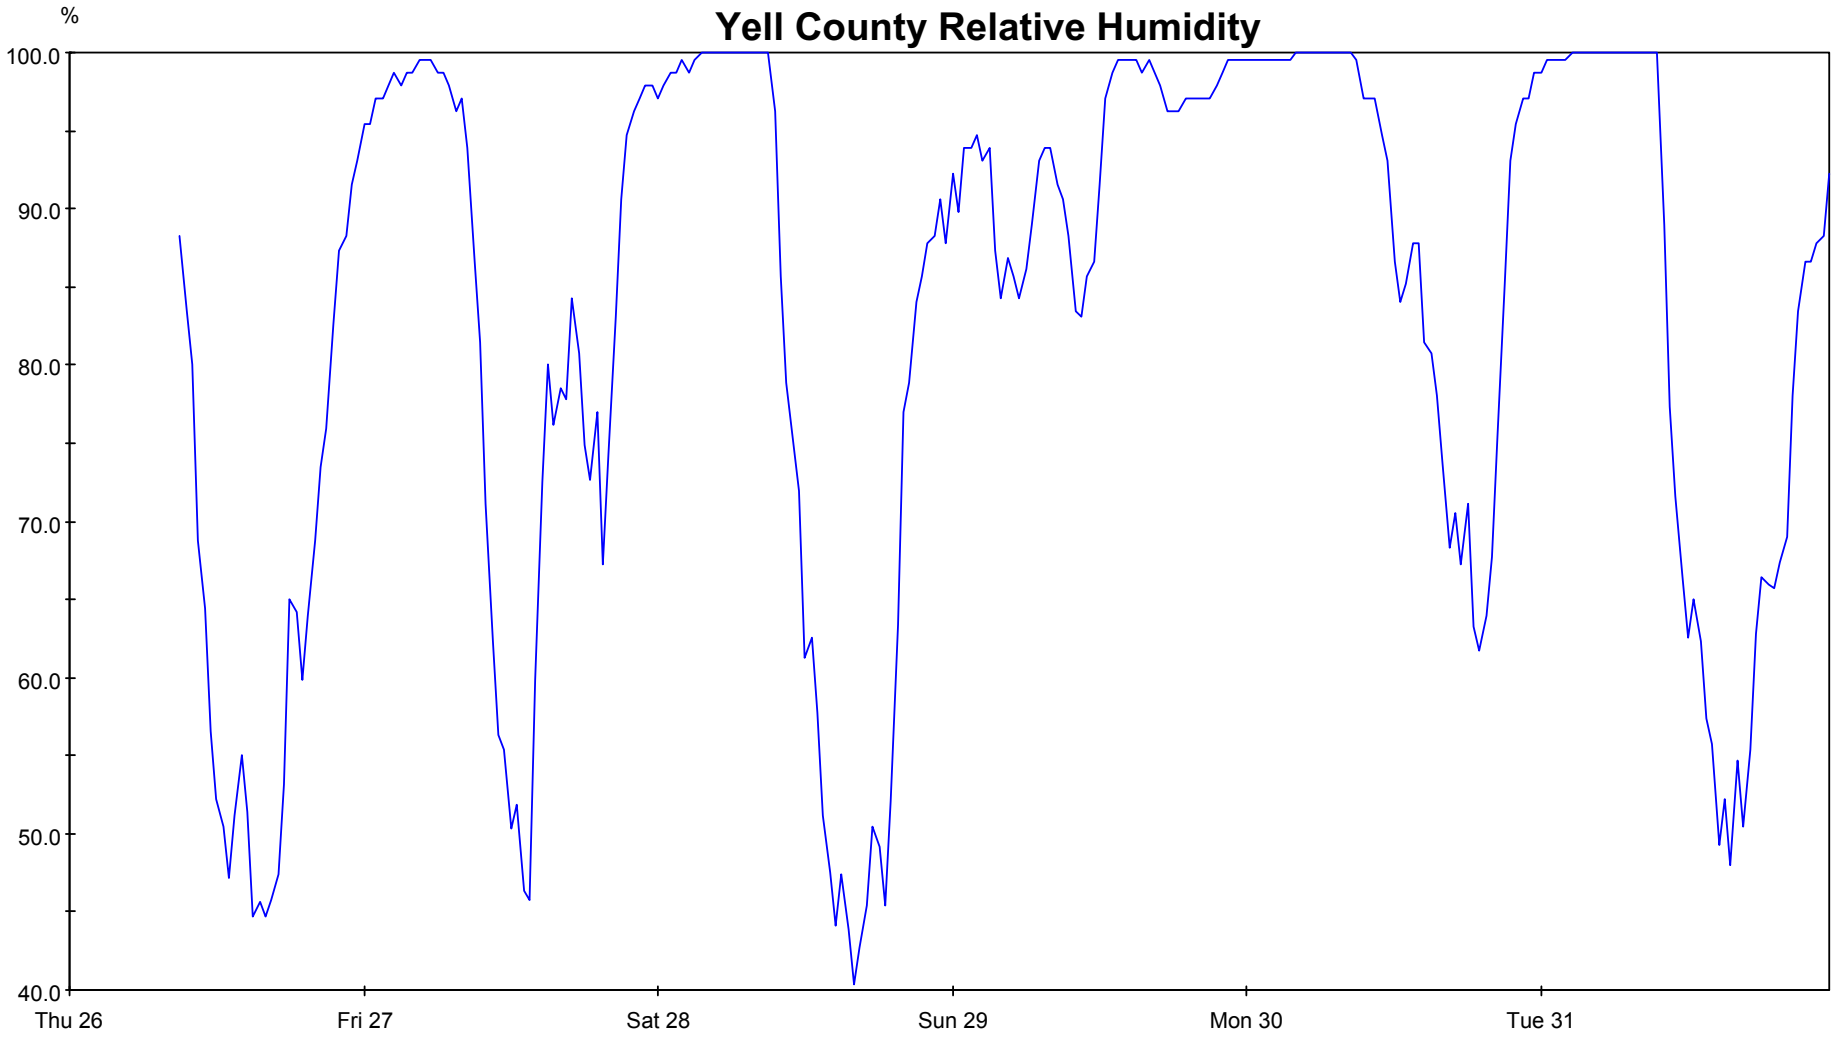

Yell County Relative Humidity

— HMD

Yell County Temperature

— TMP

Yell County Rainfall

— RNF

LW

Yell County Leaf Wetness

— WET

Yell County Wind Speed