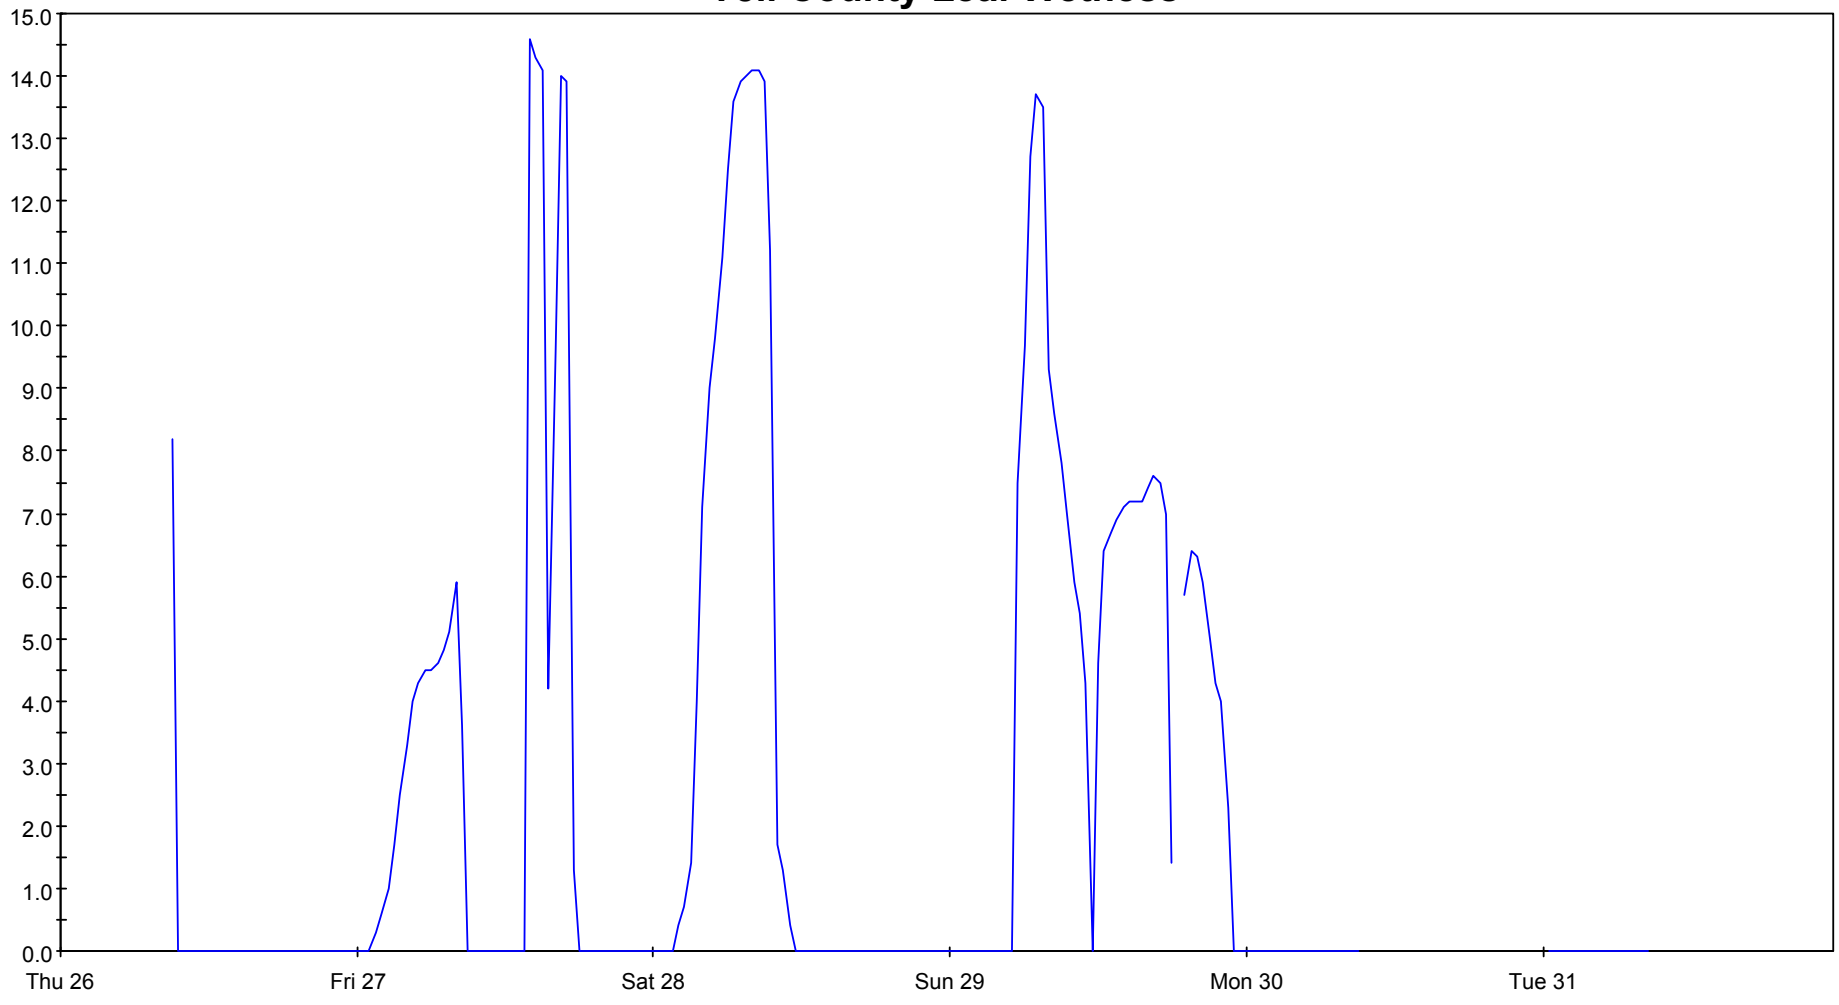

Yell County Relative Humidity

— HMD

Yell County Temperature

— TMP

Yell County Rainfall

— RNF

LW

Yell County Leaf Wetness

— WET

Yell County Wind Speed