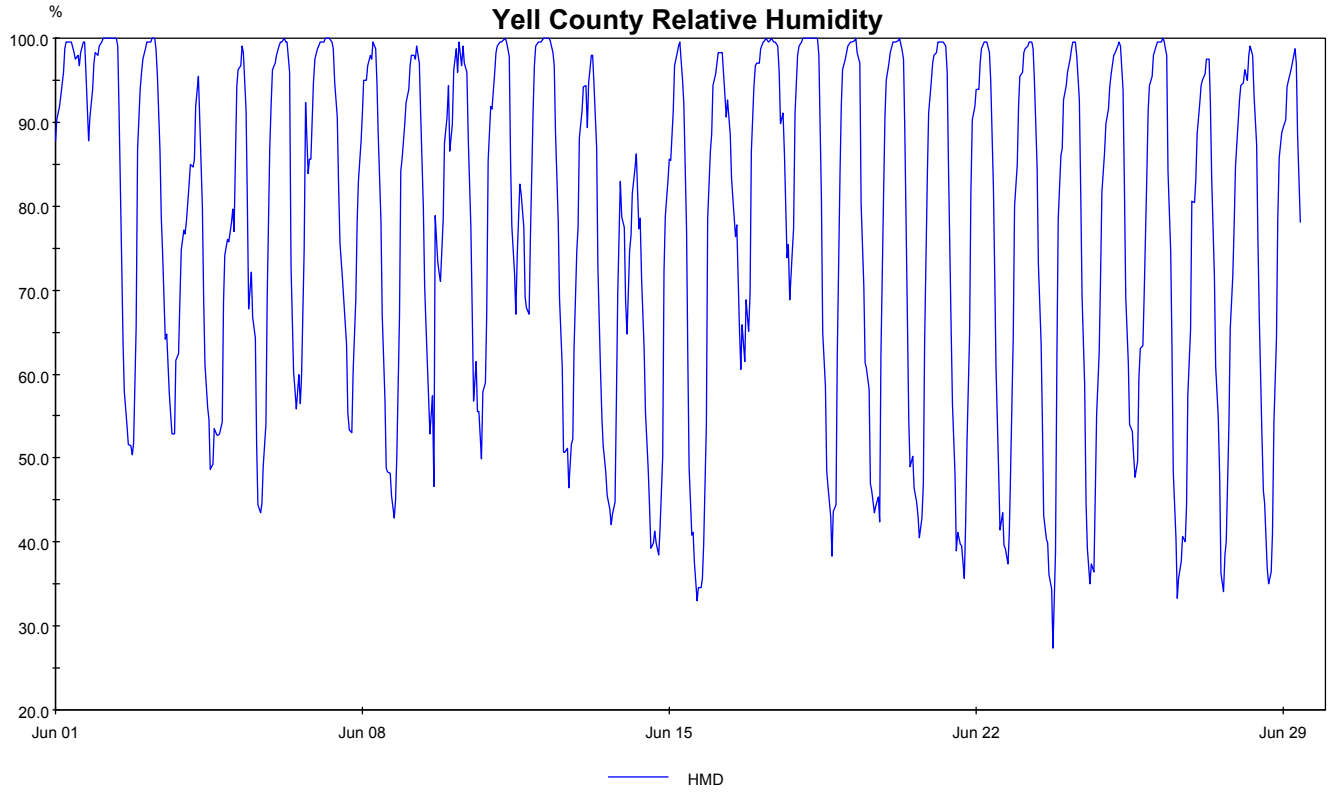

Yell County Relative Humidity

Yell County Air Temp.

Yell County Rainfall

Yell County Wind Speed