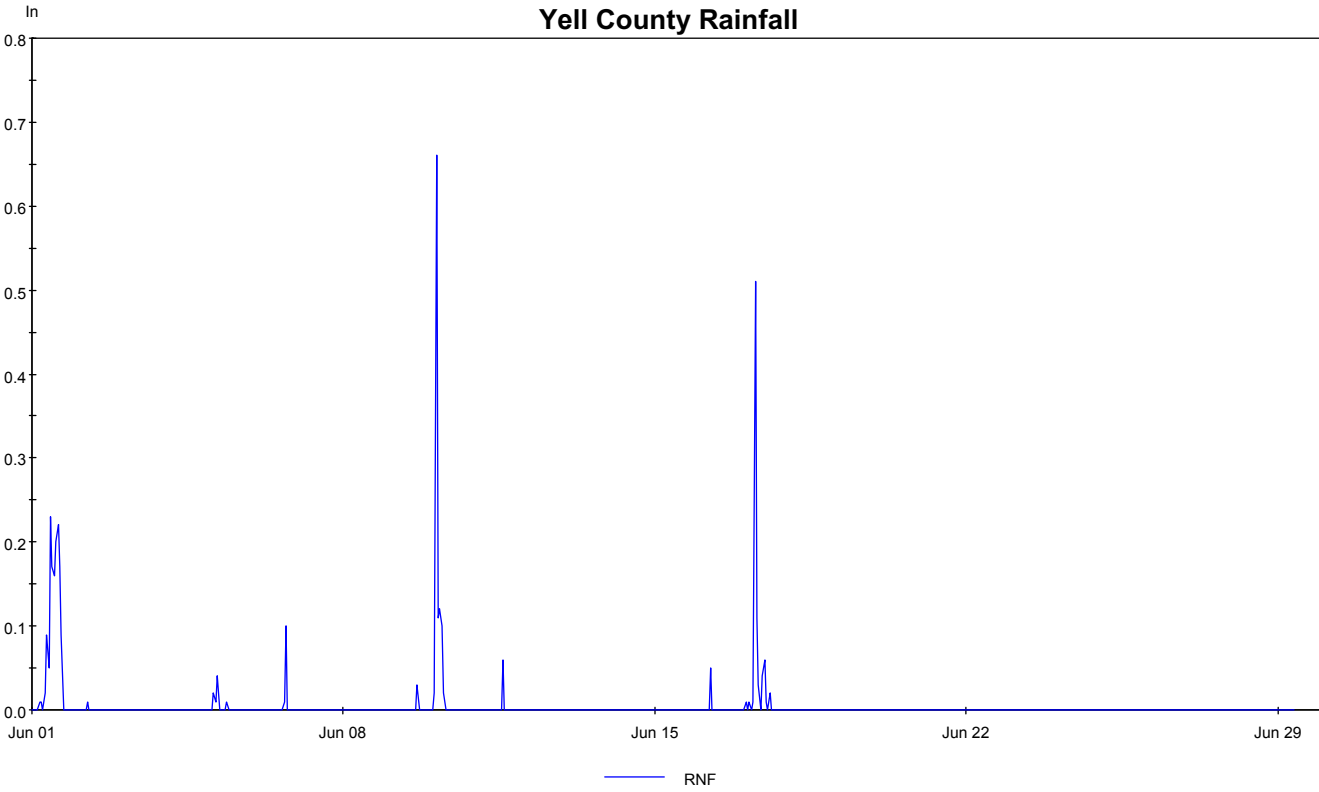

Yell County Relative Humidity

Yell County Air Temp.

Yell County Rainfall

Yell County Wind Speed