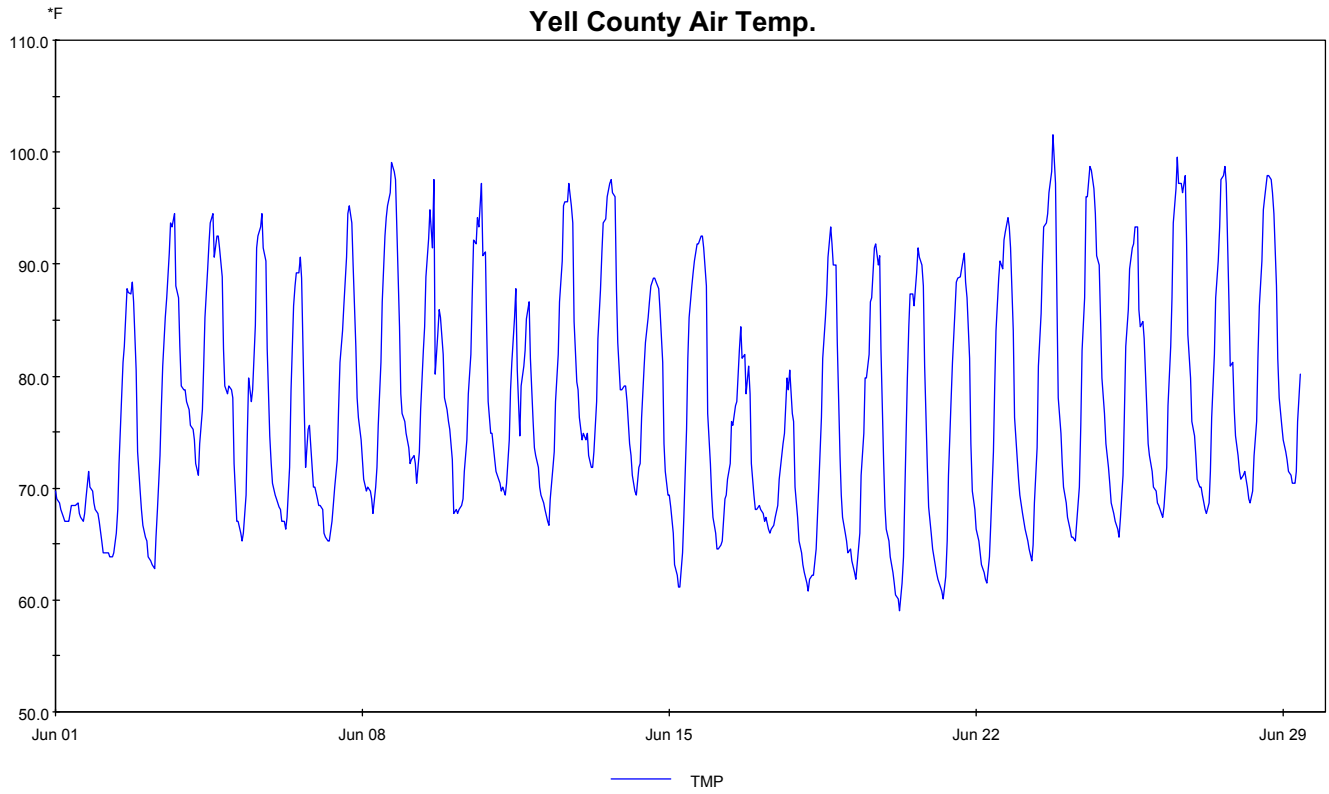

Yell County Relative Humidity

Yell County Air Temp.

Yell County Rainfall

Yell County Wind Speed