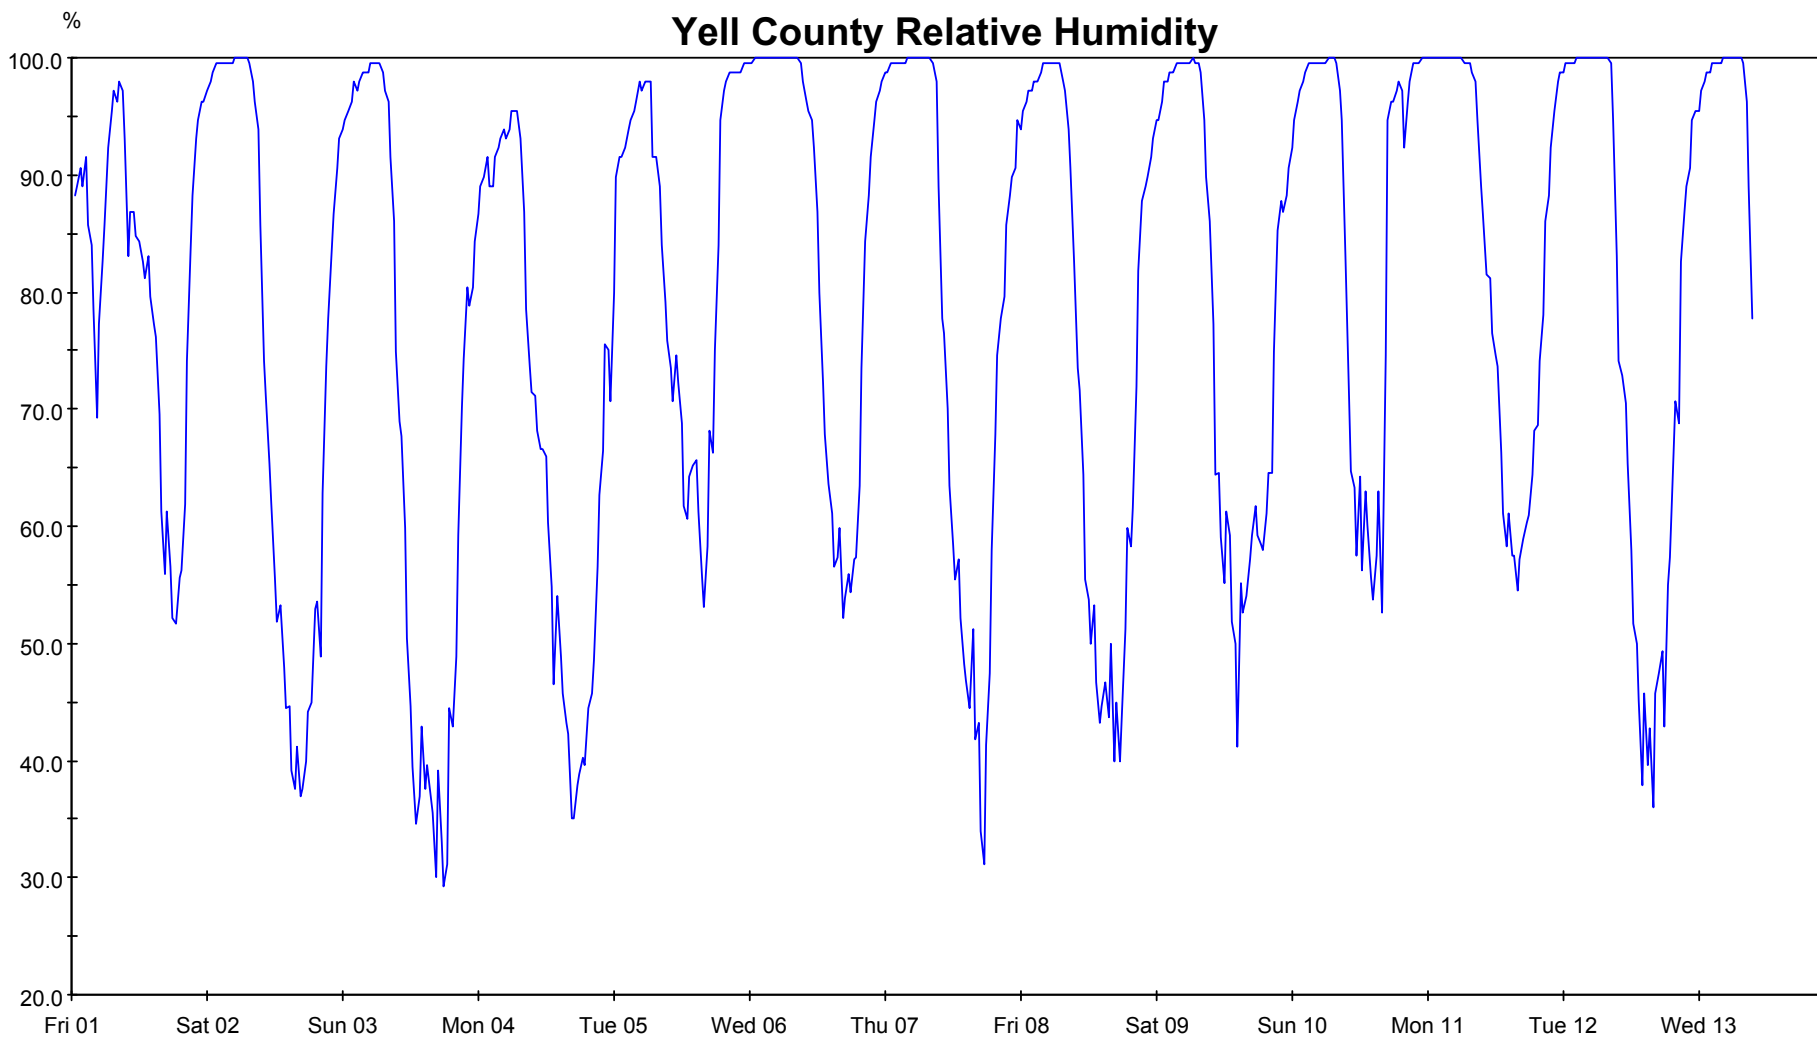

Yell County Relative Humidity

— HMD

Yell County Temp.

— TMP

Yell County Rainfall

Yell County Wind Speed