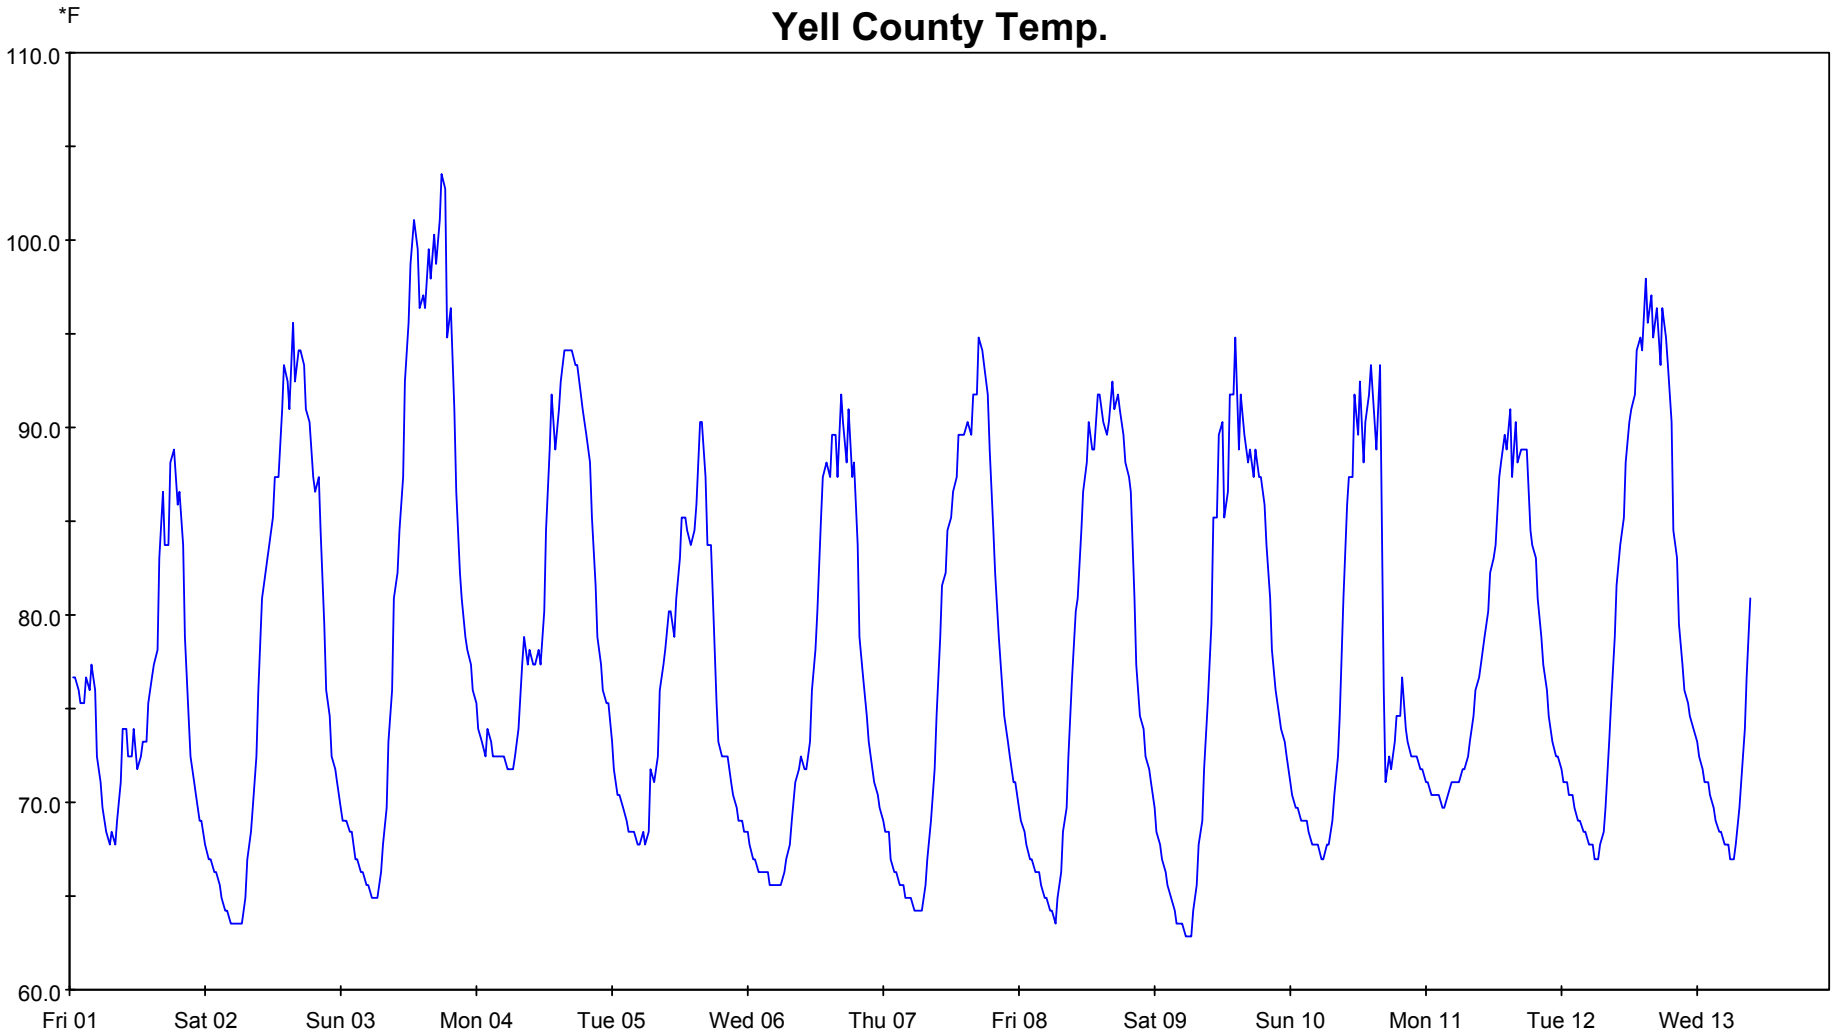

Yell County Relative Humidity

— HMD

Yell County Temp.

— TMP

Yell County Rainfall

Yell County Wind Speed