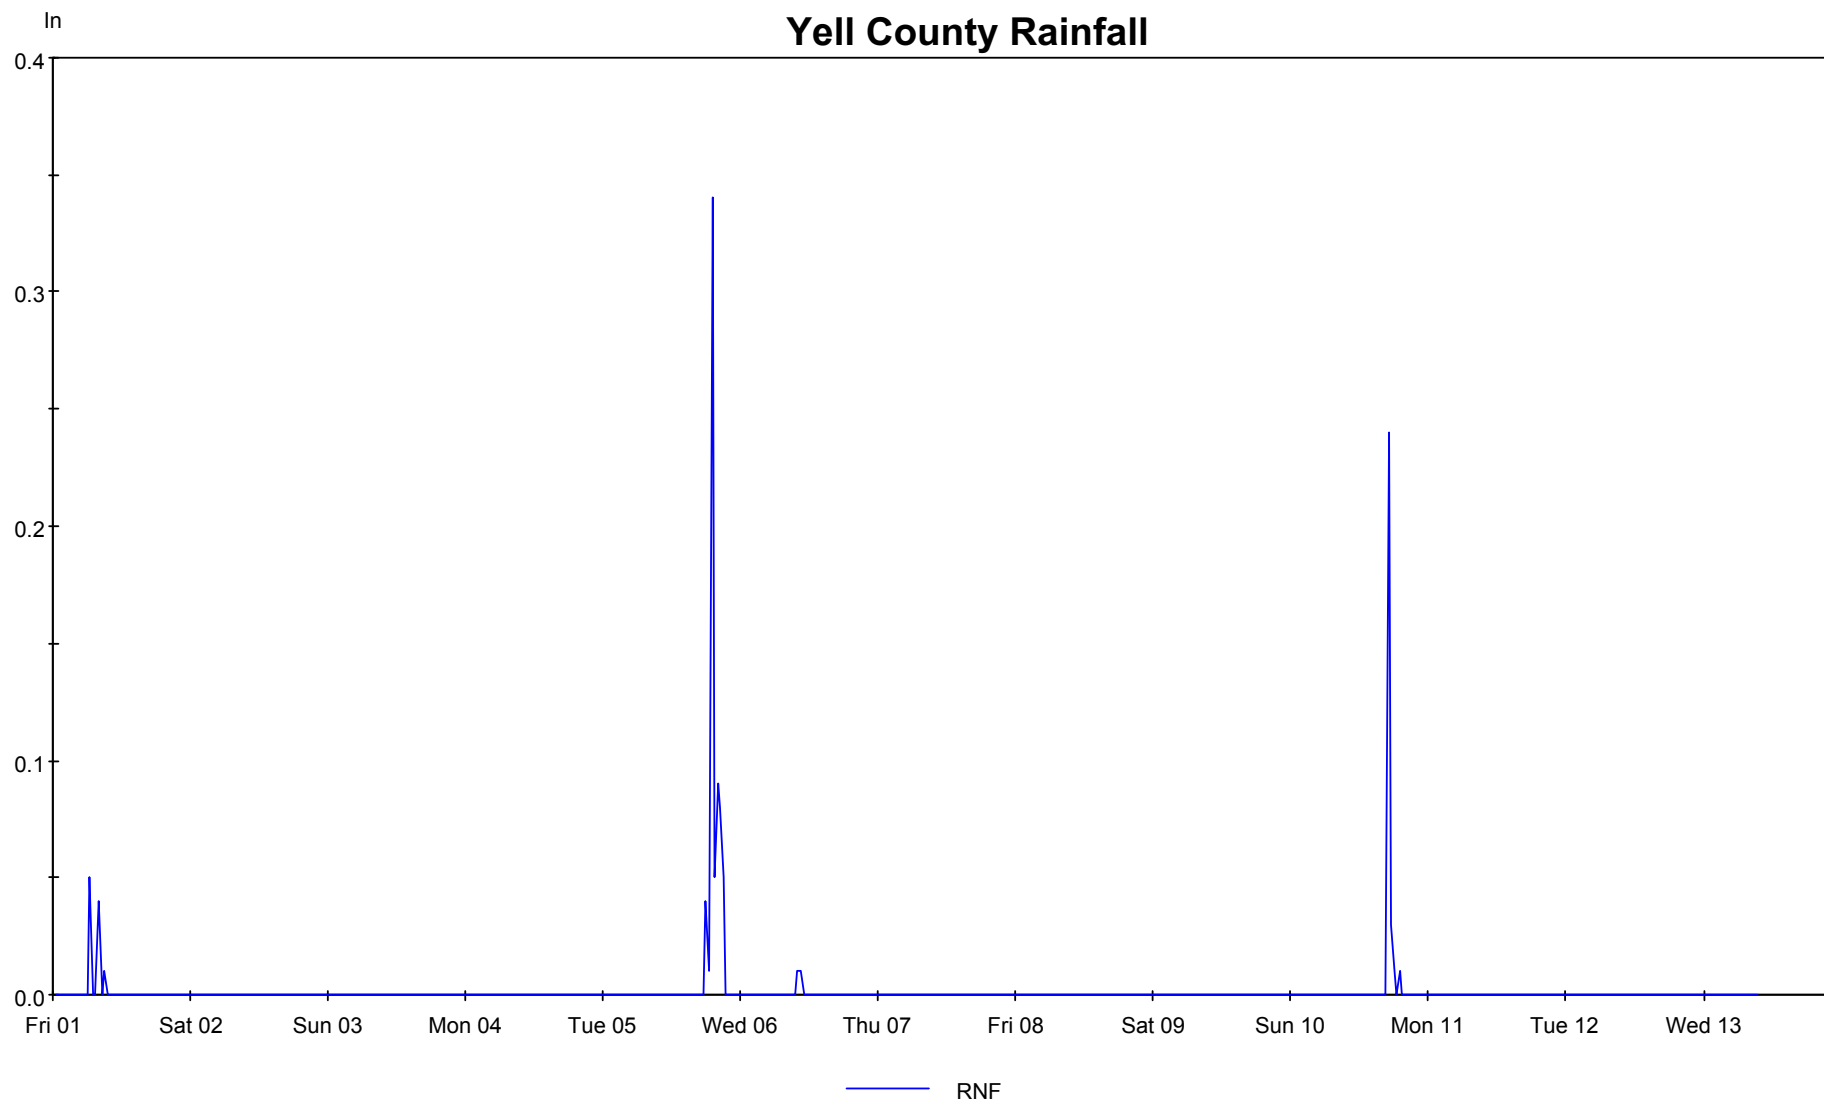

Yell County Relative Humidity

— HMD

Yell County Temp.

— TMP

Yell County Rainfall

Yell County Wind Speed