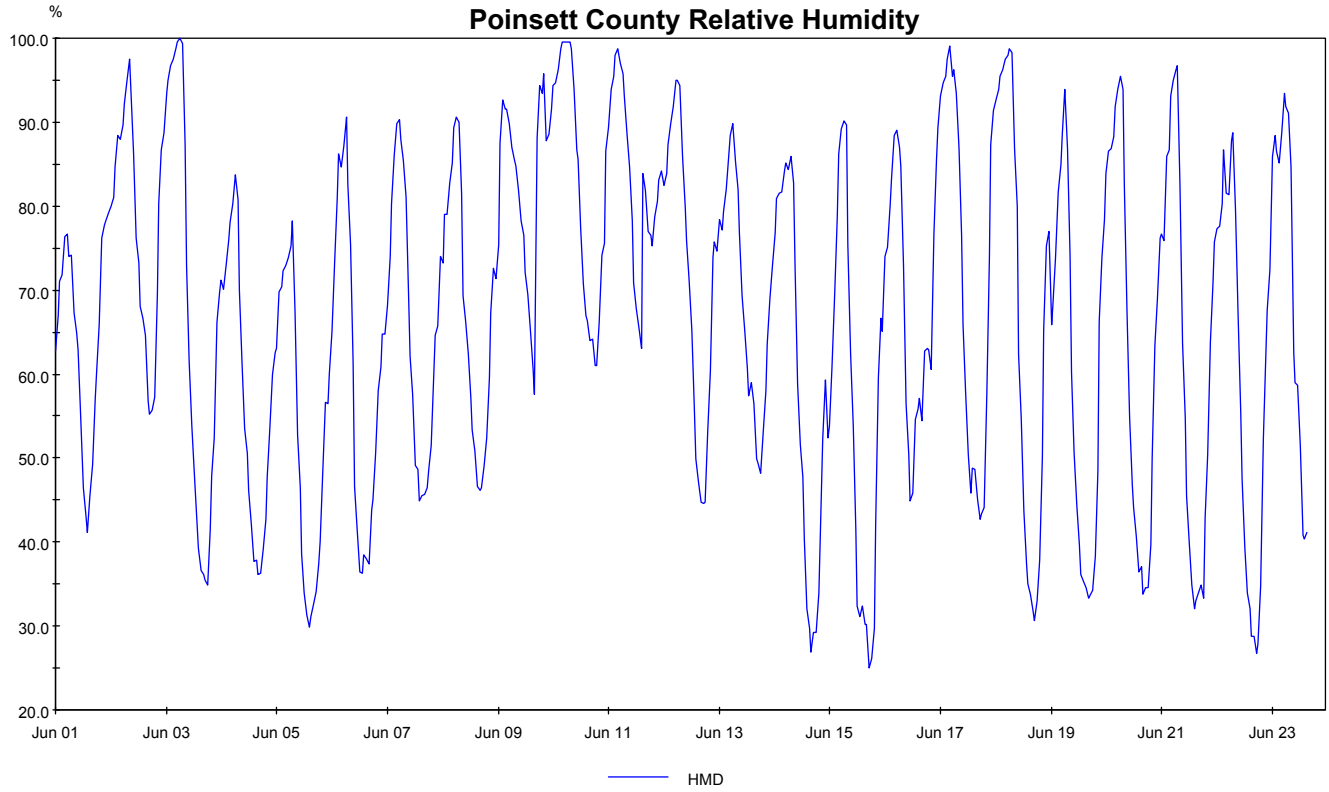

Poinsett County Relative Humidity

Poinsett County Air Temp.

Poinsett County Raninfall

LW

Poinsett County Leaf Wetness

Poinsett County Wind Speed