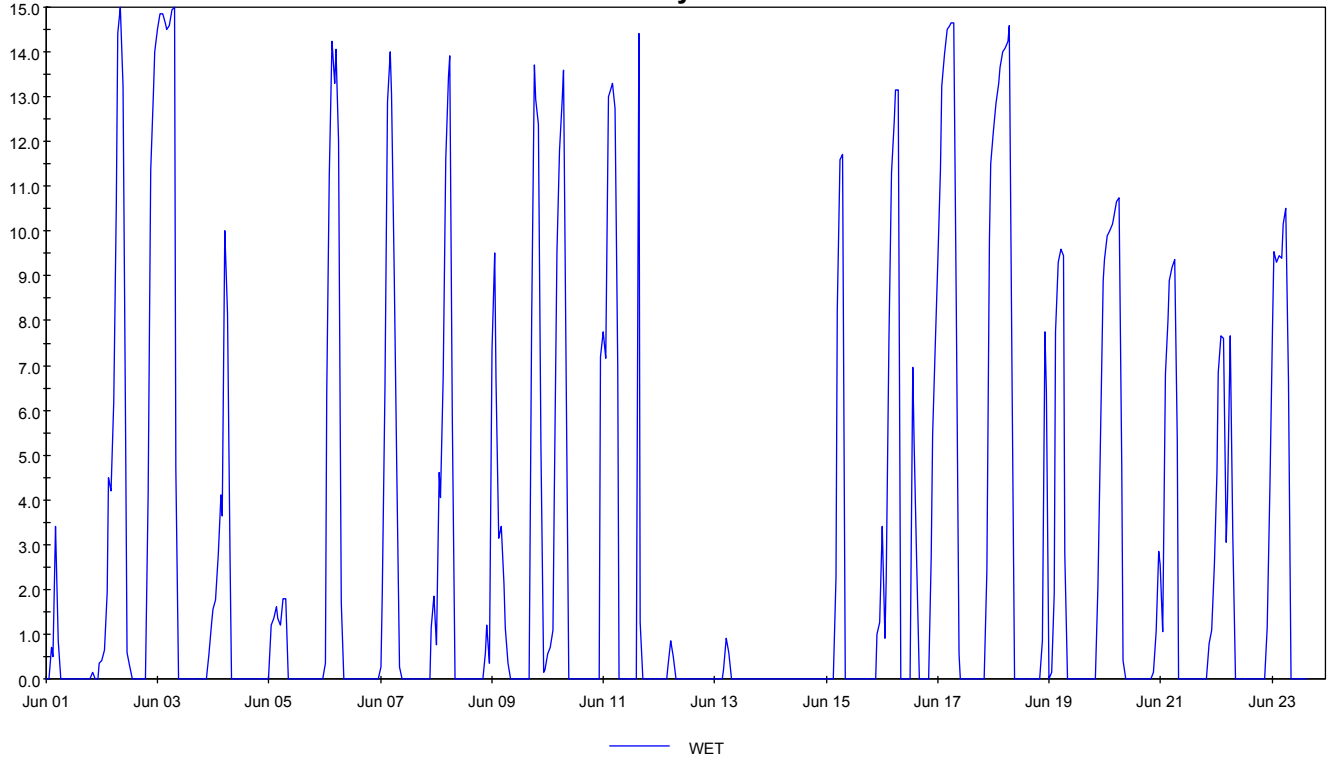

Poinsett County Relative Humidity

Poinsett County Air Temp.

Poinsett County Raninfall

LW

Poinsett County Leaf Wetness

Poinsett County Wind Speed