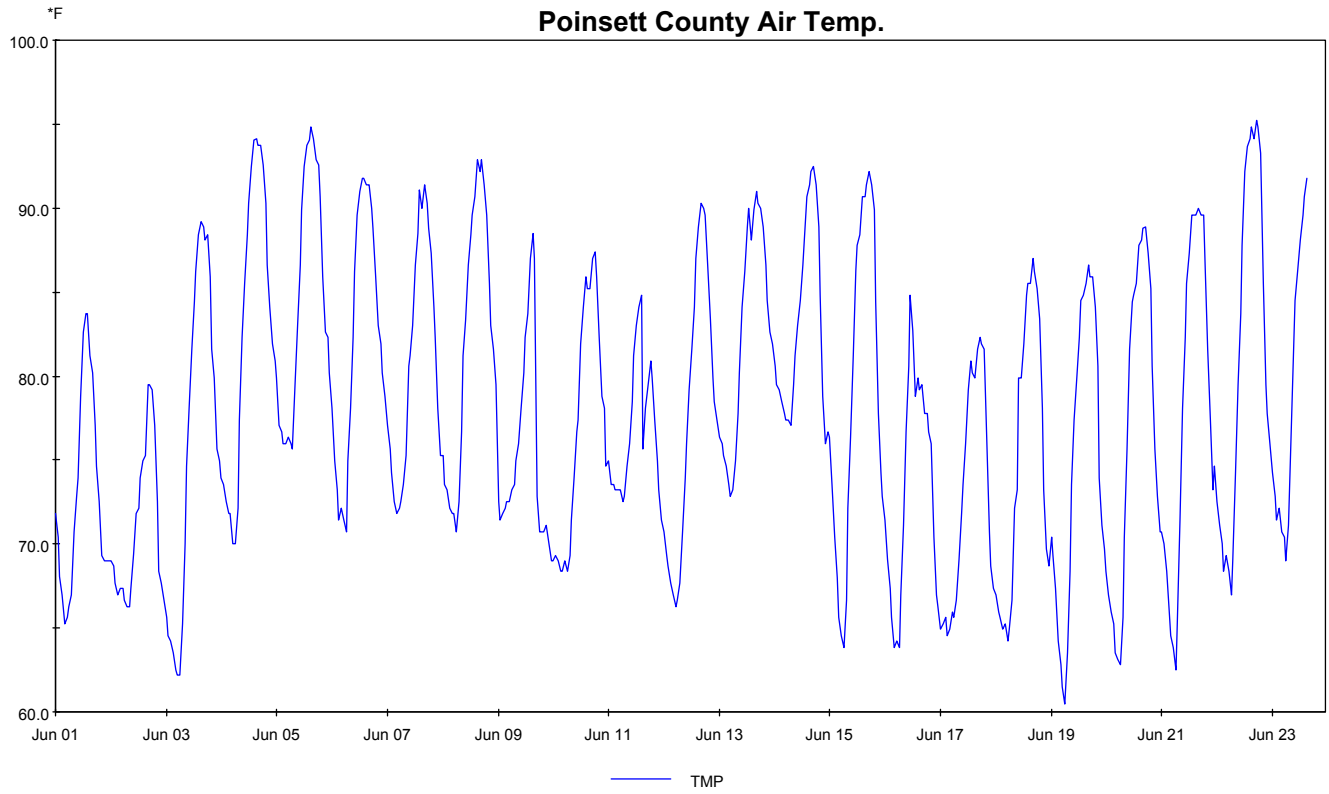

Poinsett County Relative Humidity

Poinsett County Air Temp.

Poinsett County Raninfall

LW

Poinsett County Leaf Wetness

Poinsett County Wind Speed