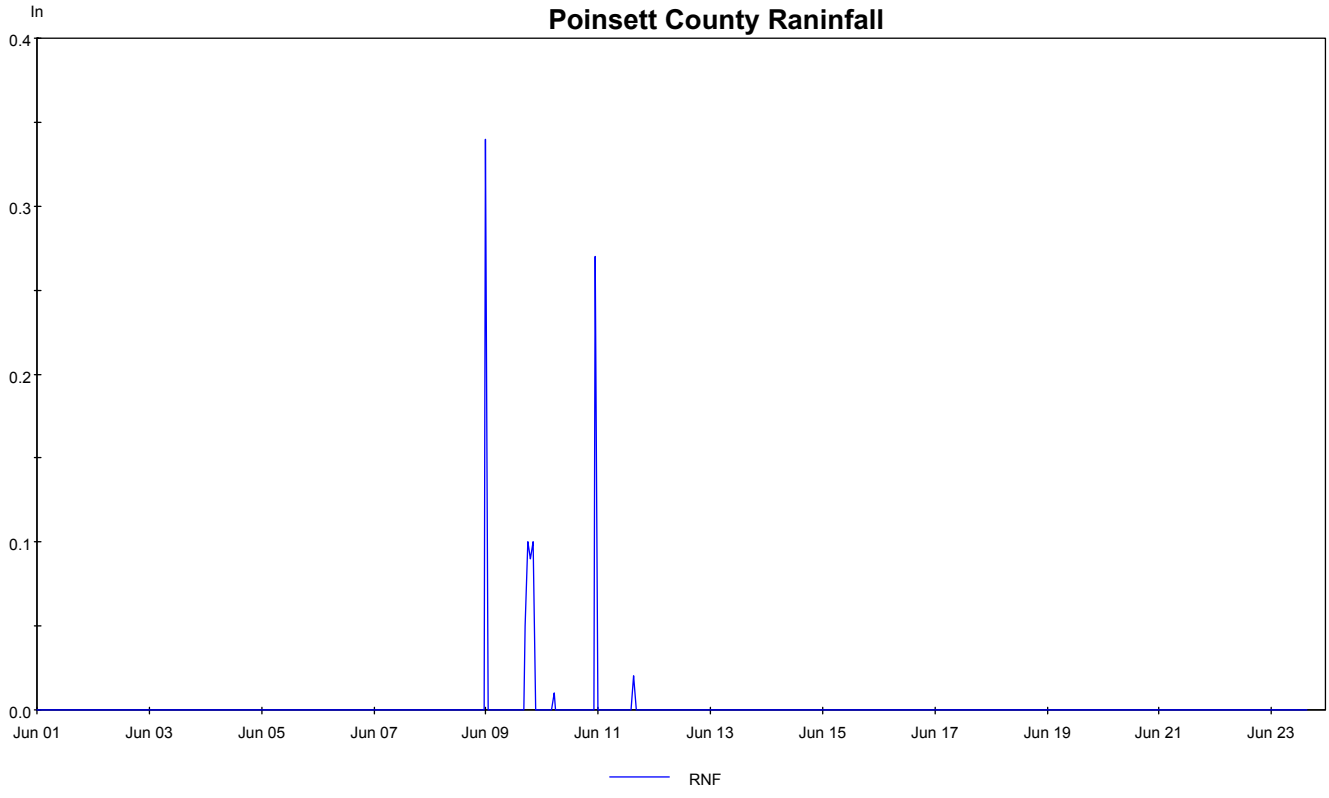

Poinsett County Relative Humidity

Poinsett County Air Temp.

Poinsett County Raninfall

LW

Poinsett County Leaf Wetness

Poinsett County Wind Speed