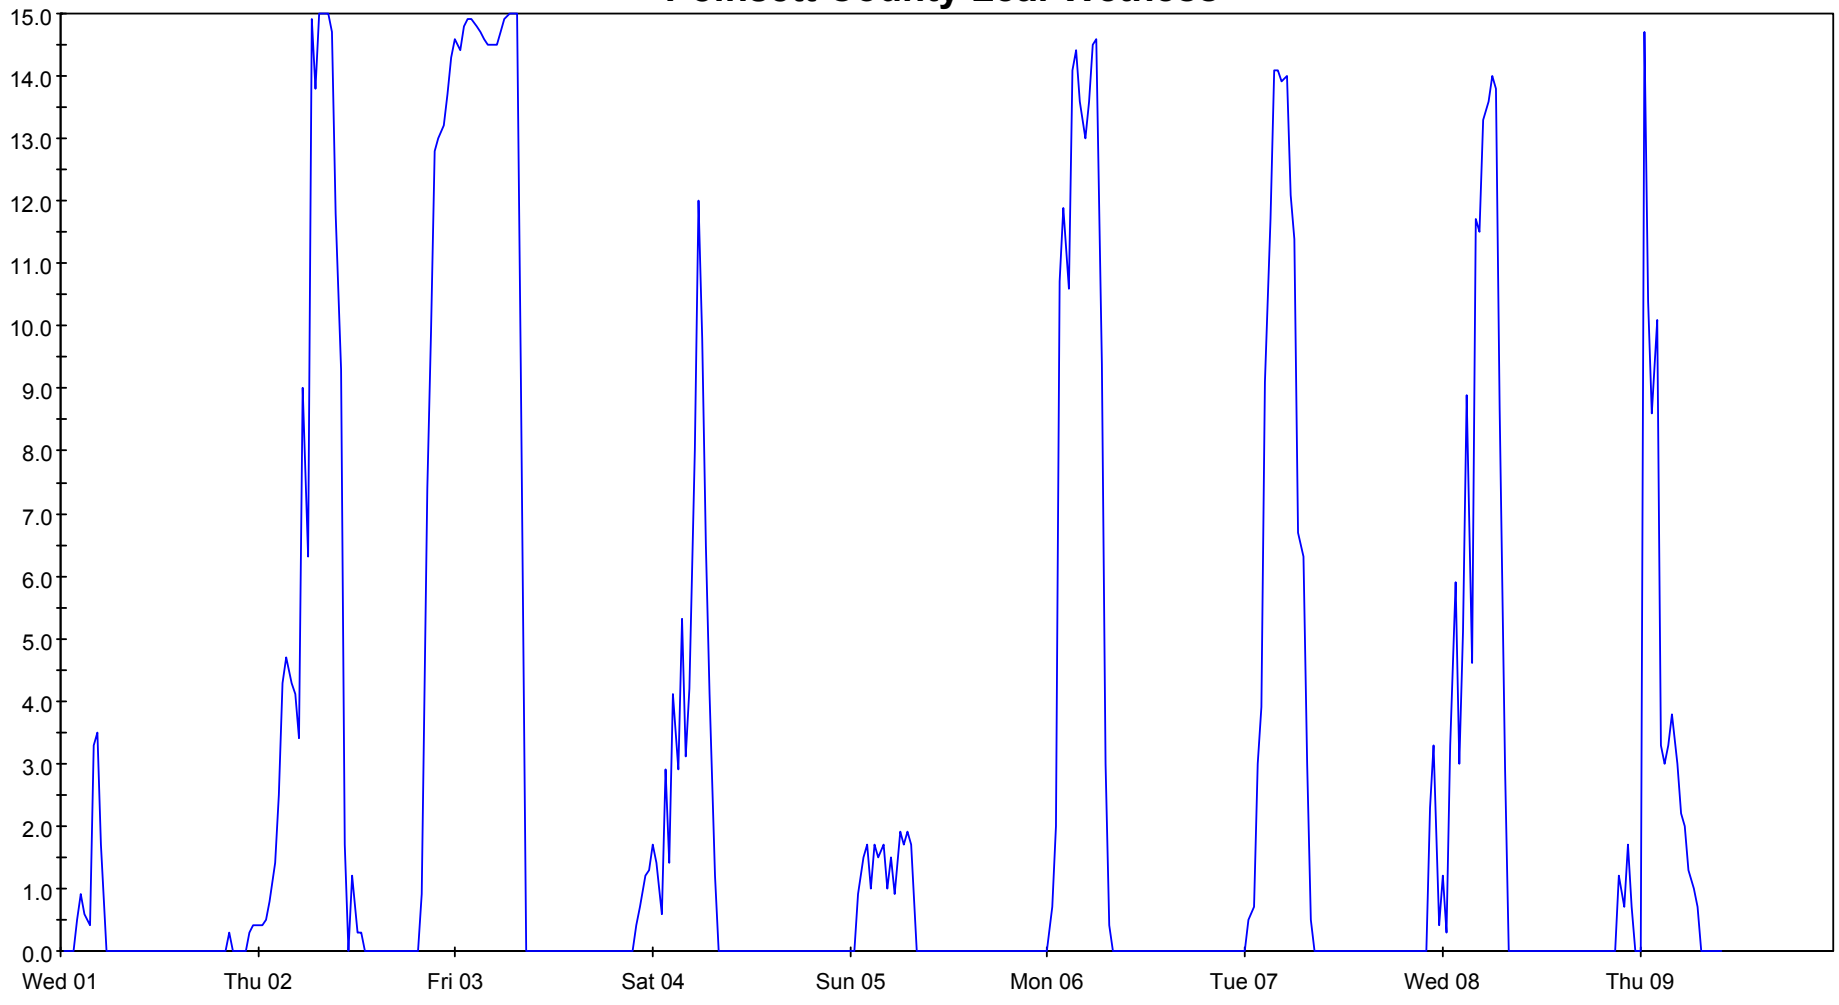

Poinsett County Relative Humidity

— HMD

Poinsett Conty Temperatue

— TMP

Poinsett County Rainfall

— RNF

LW

Poinsett County Leaf Wetness

— WET

Poinsett County Wind Speed