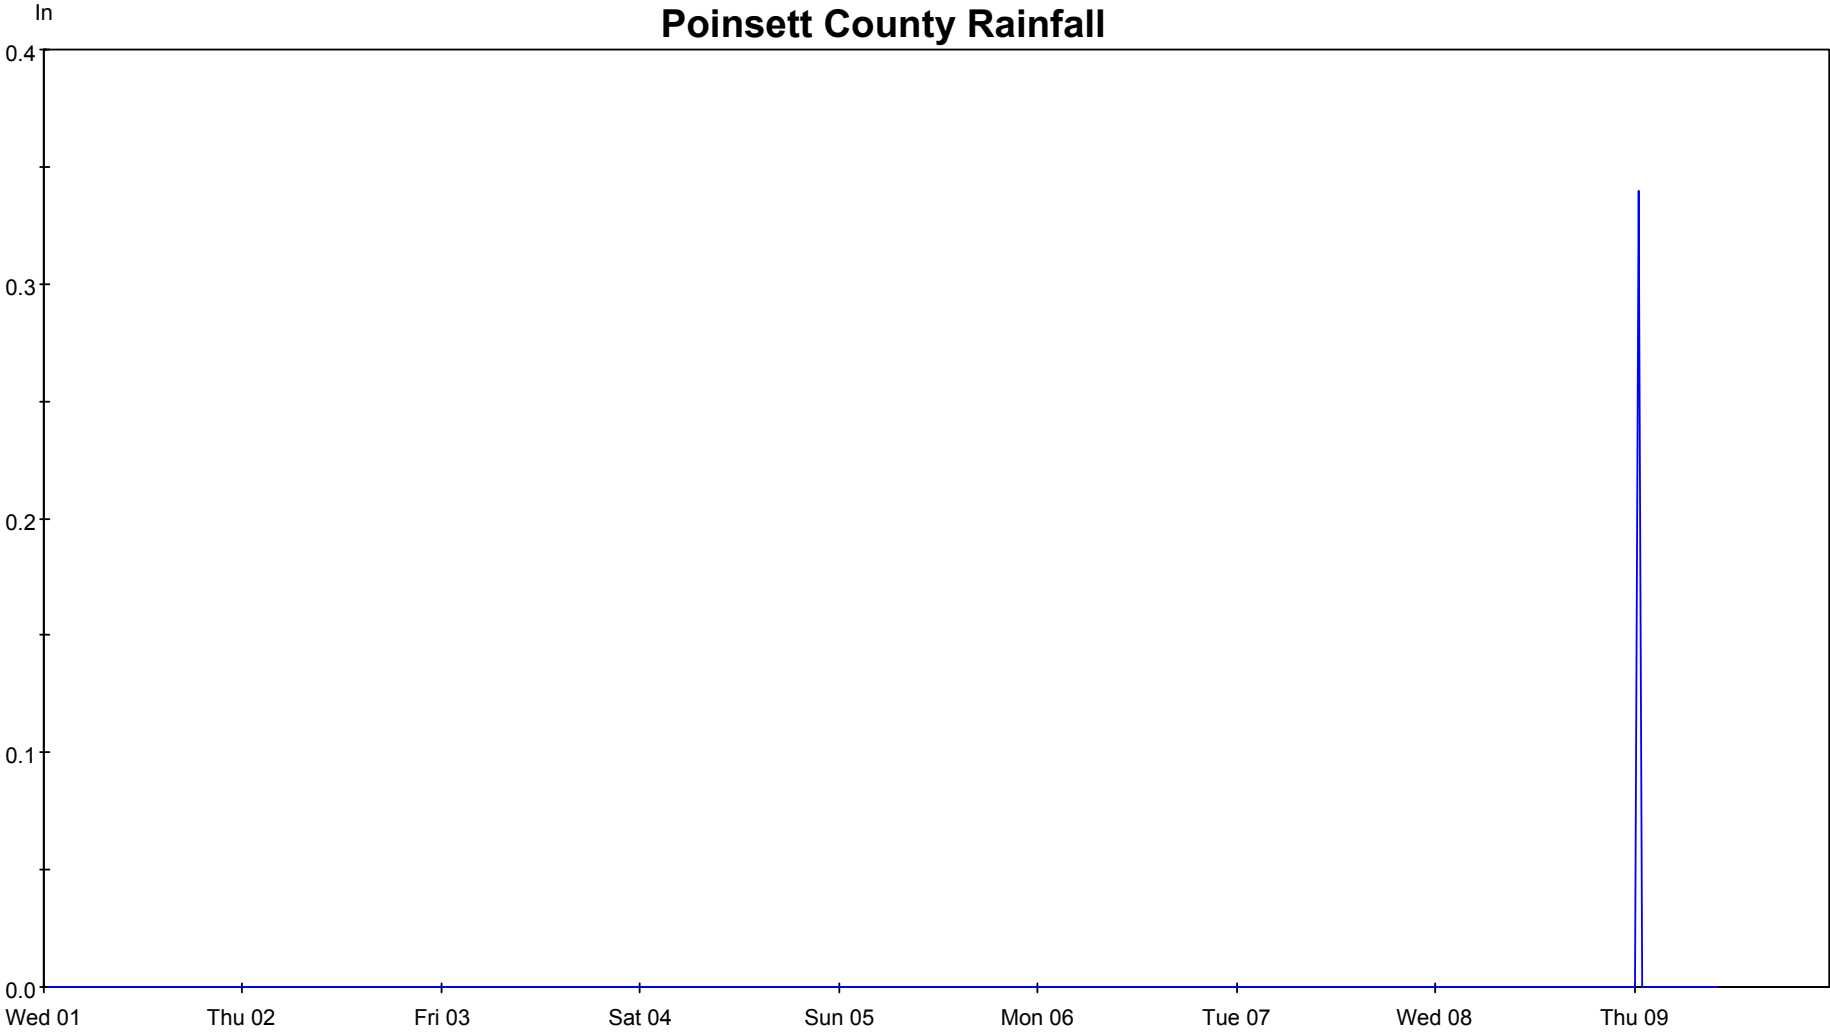

Poinsett County Relative Humidity

— HMD

Poinsett Conty Temperatue

— TMP

Poinsett County Rainfall

— RNF

LW

Poinsett County Leaf Wetness

— WET

Poinsett County Wind Speed