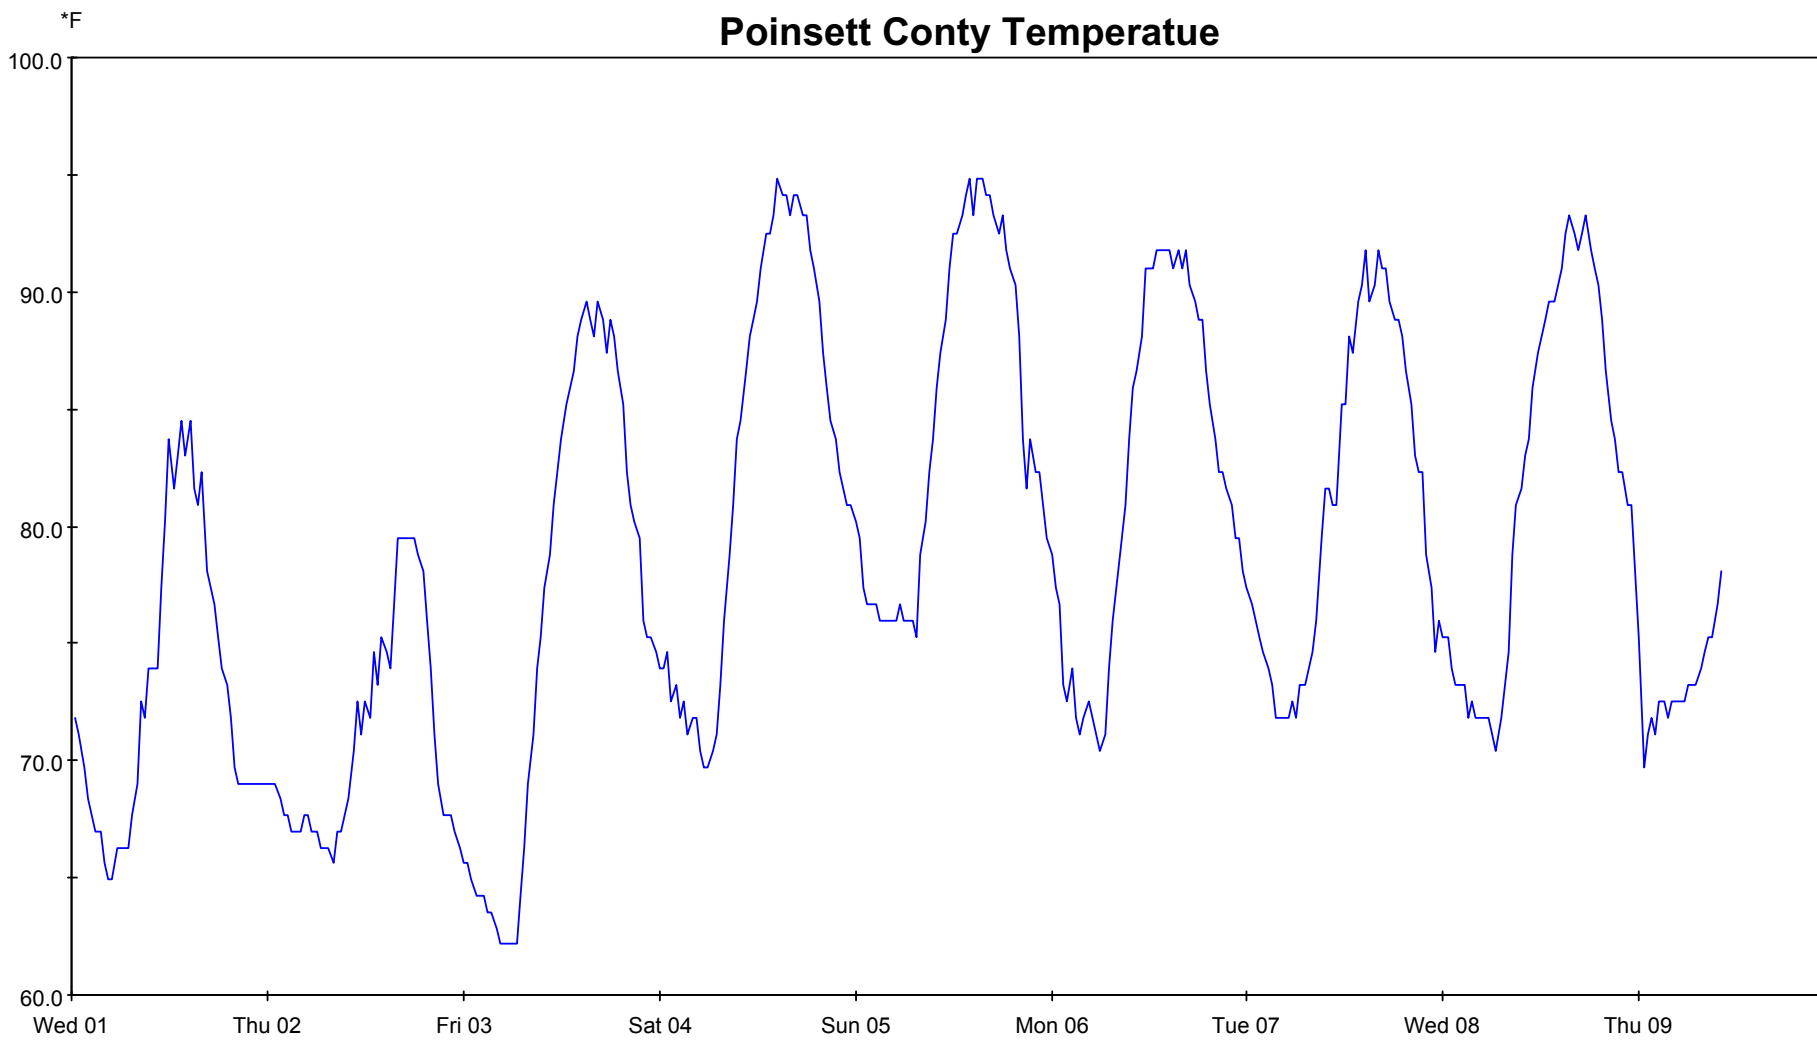

Poinsett County Relative Humidity

— HMD

Poinsett Conty Temperatue

— TMP

Poinsett County Rainfall

— RNF

LW

Poinsett County Leaf Wetness

— WET

Poinsett County Wind Speed