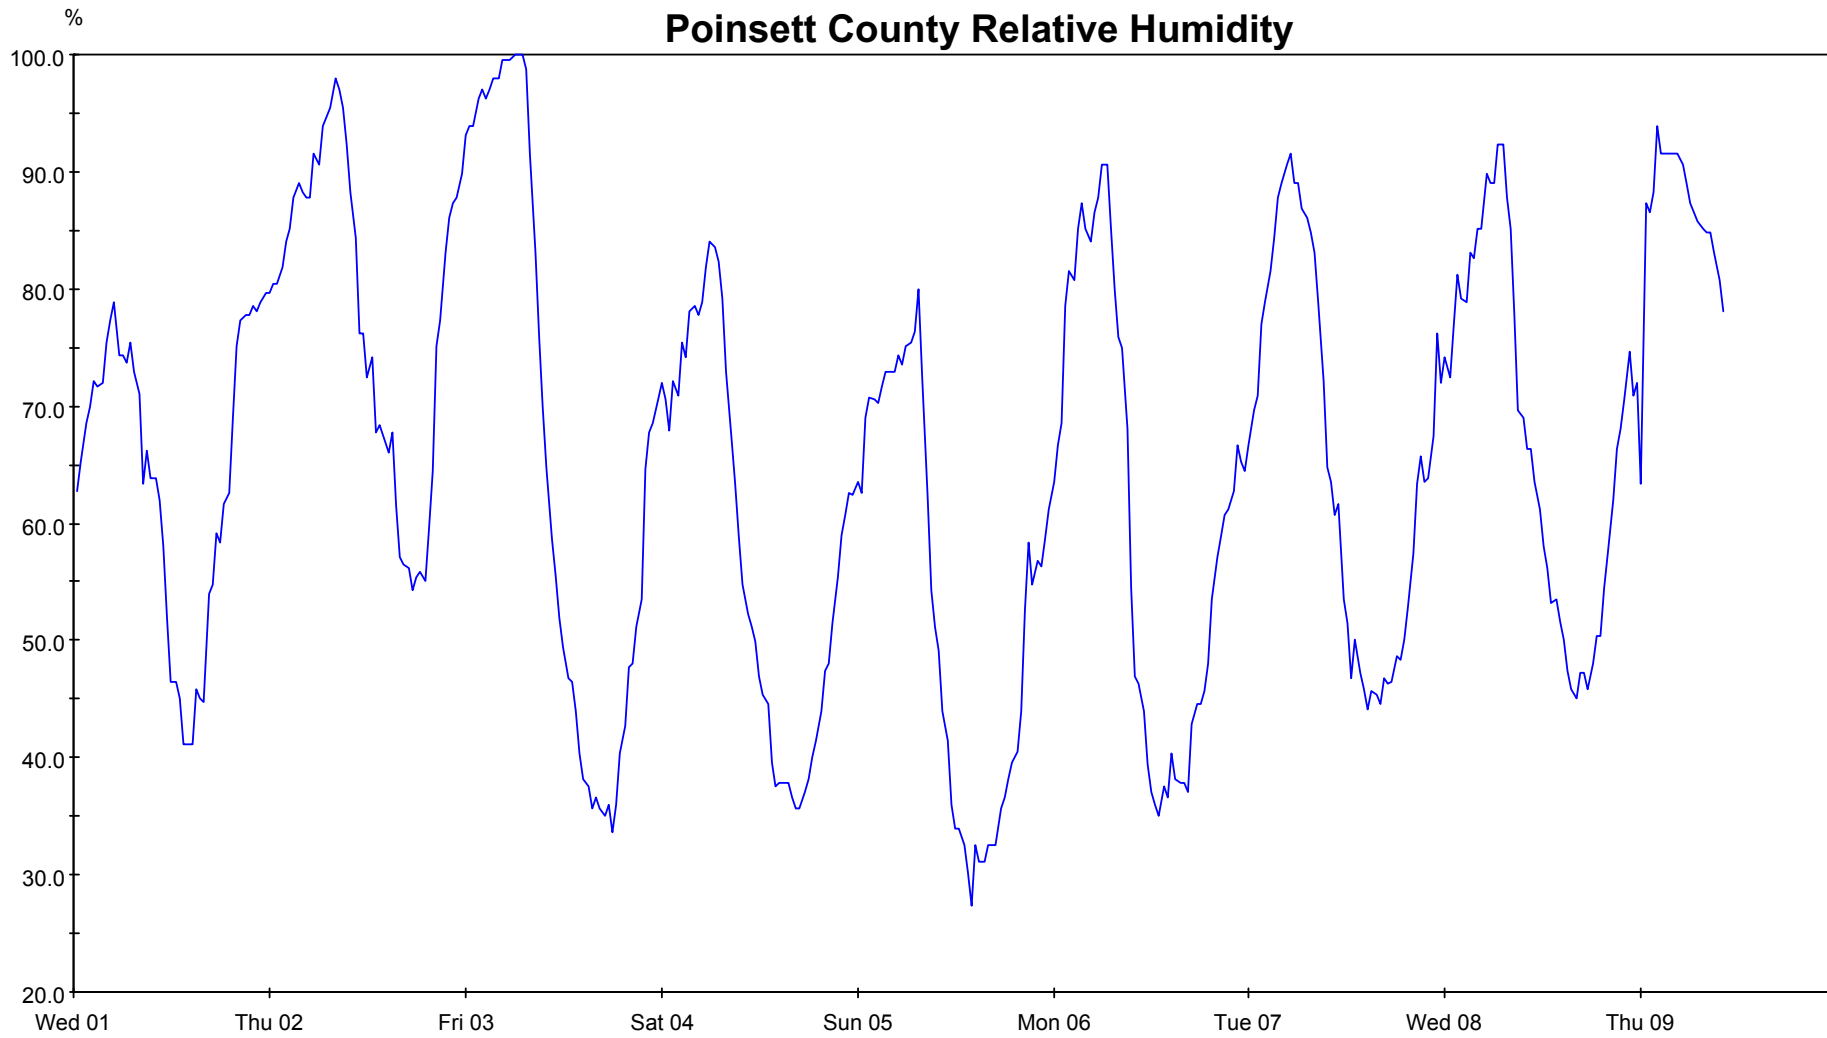

Poinsett County Relative Humidity

— HMD

Poinsett Conty Temperatue

— TMP

Poinsett County Rainfall

— RNF

LW

Poinsett County Leaf Wetness

— WET

Poinsett County Wind Speed