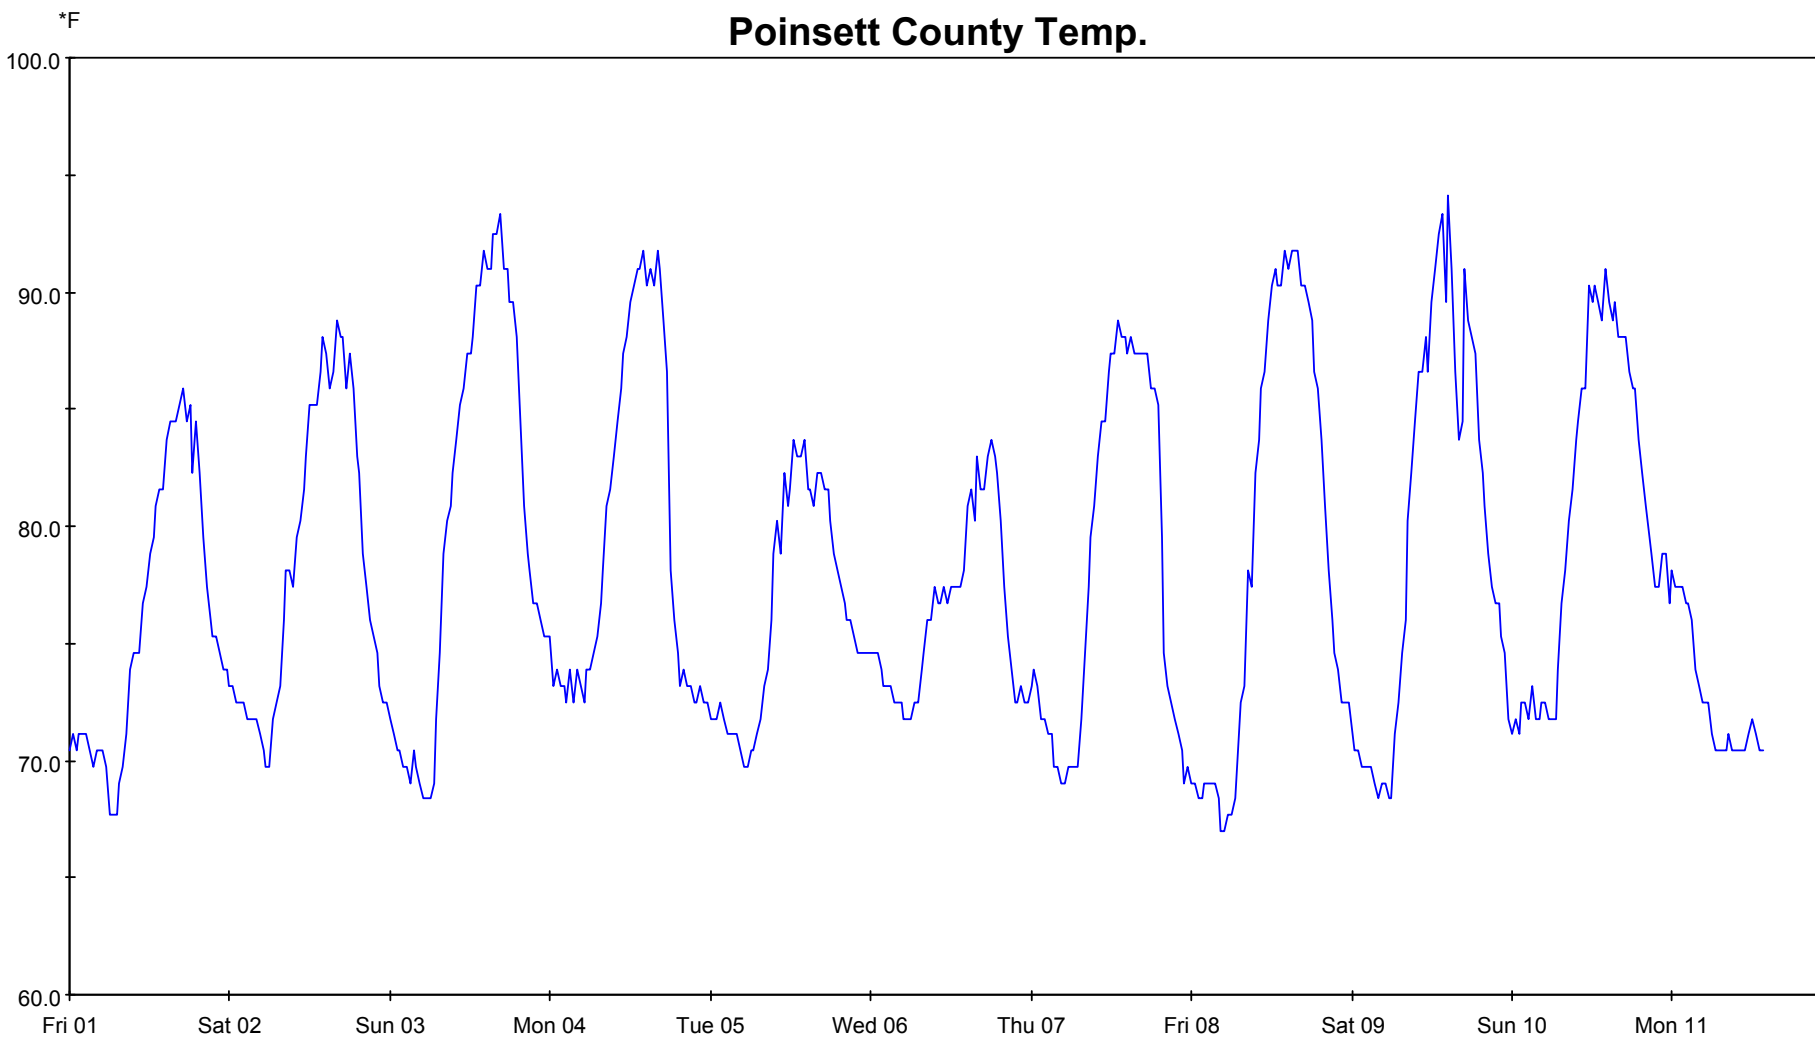

# Poinsett County Temp.

— TMP