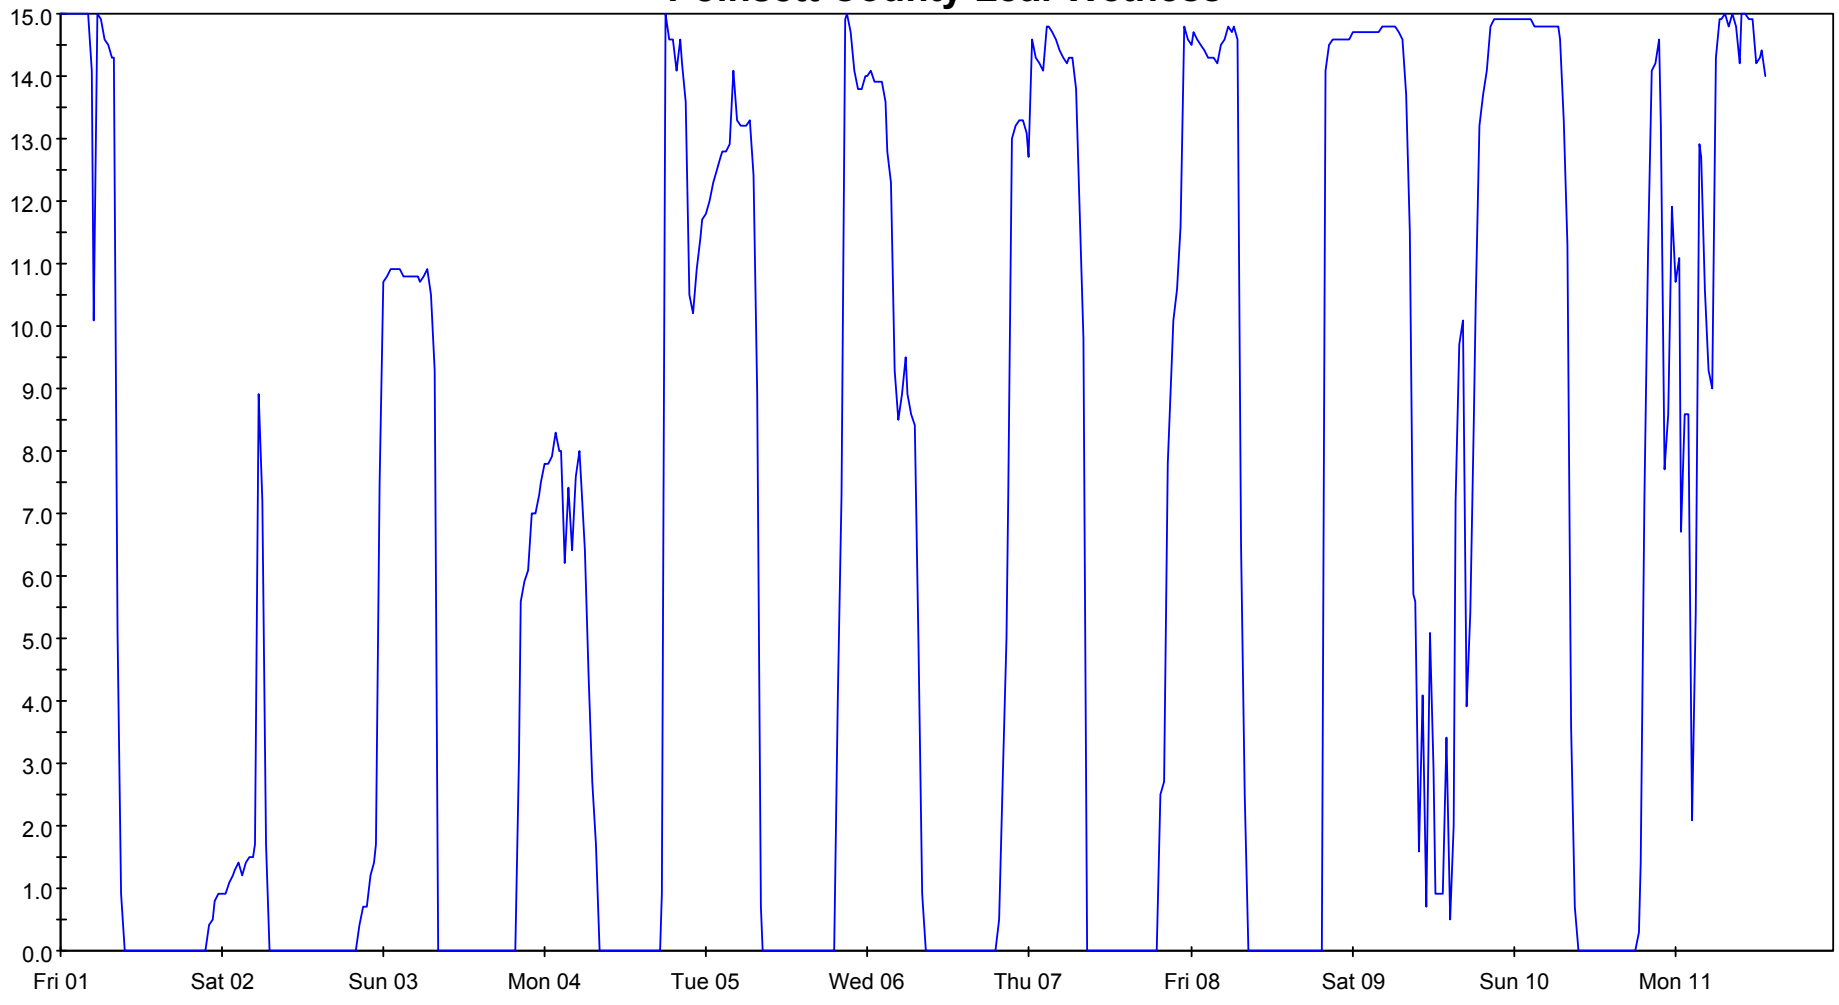

LW

Poinsett County Leaf Wetness

— WET