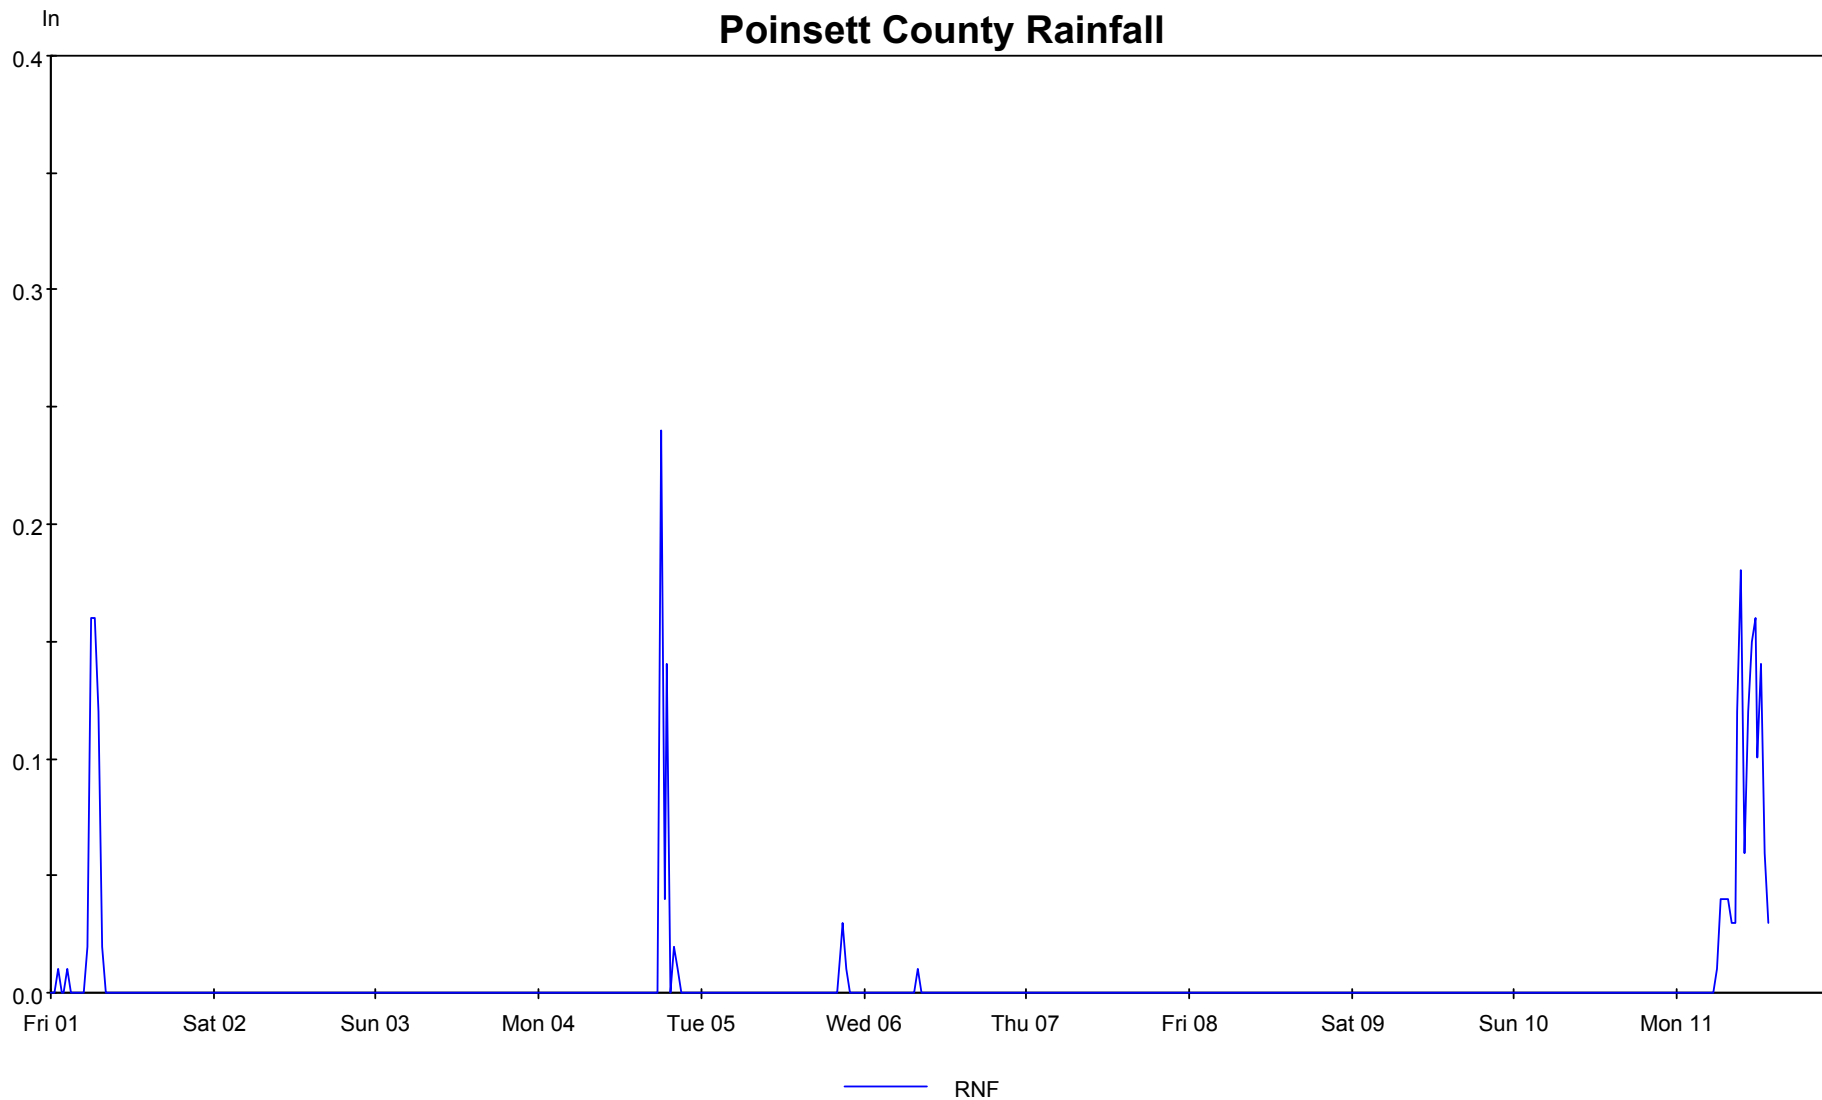

# Poinsett County Temp.

— TMP

# Poinsett County Rainfall

LW