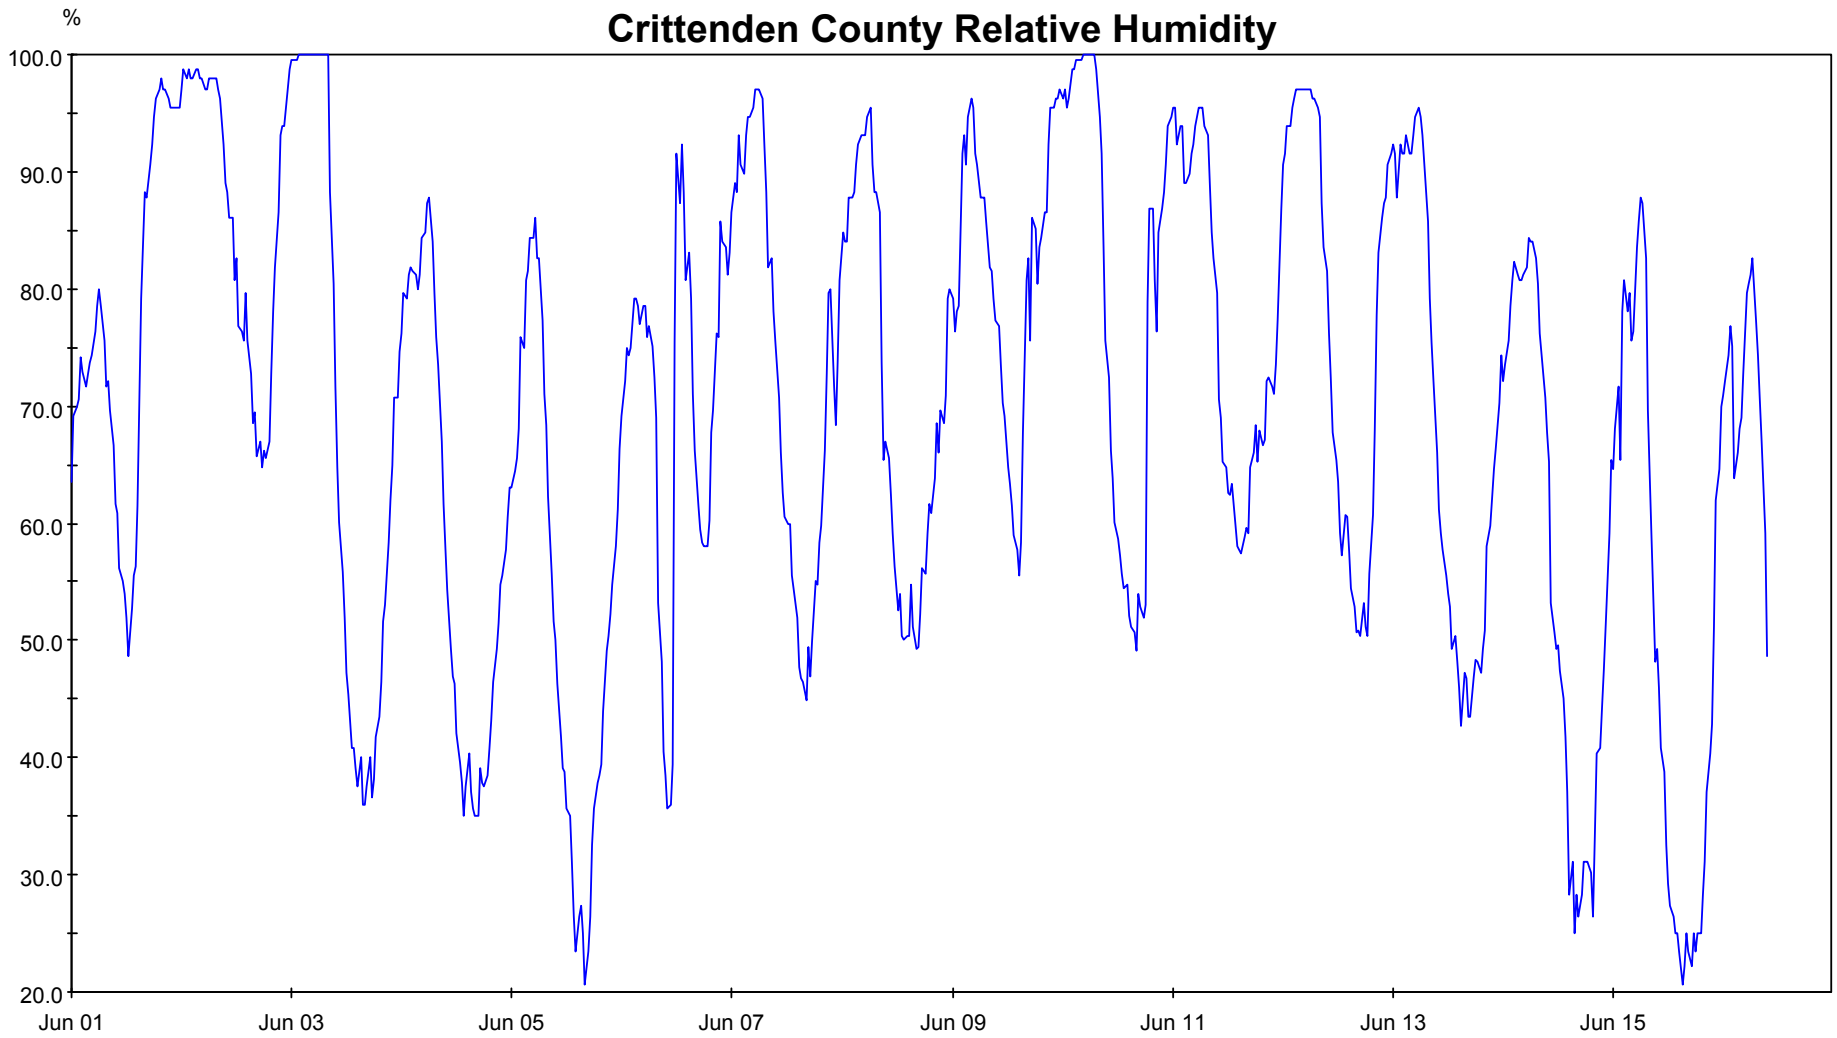

Crittenden County Relative Humidity

— HMD

Crittenden County Temperature

— TMP

Crittenden County Rainfall

LW

Crittenden County Leaf Wetness

— WET