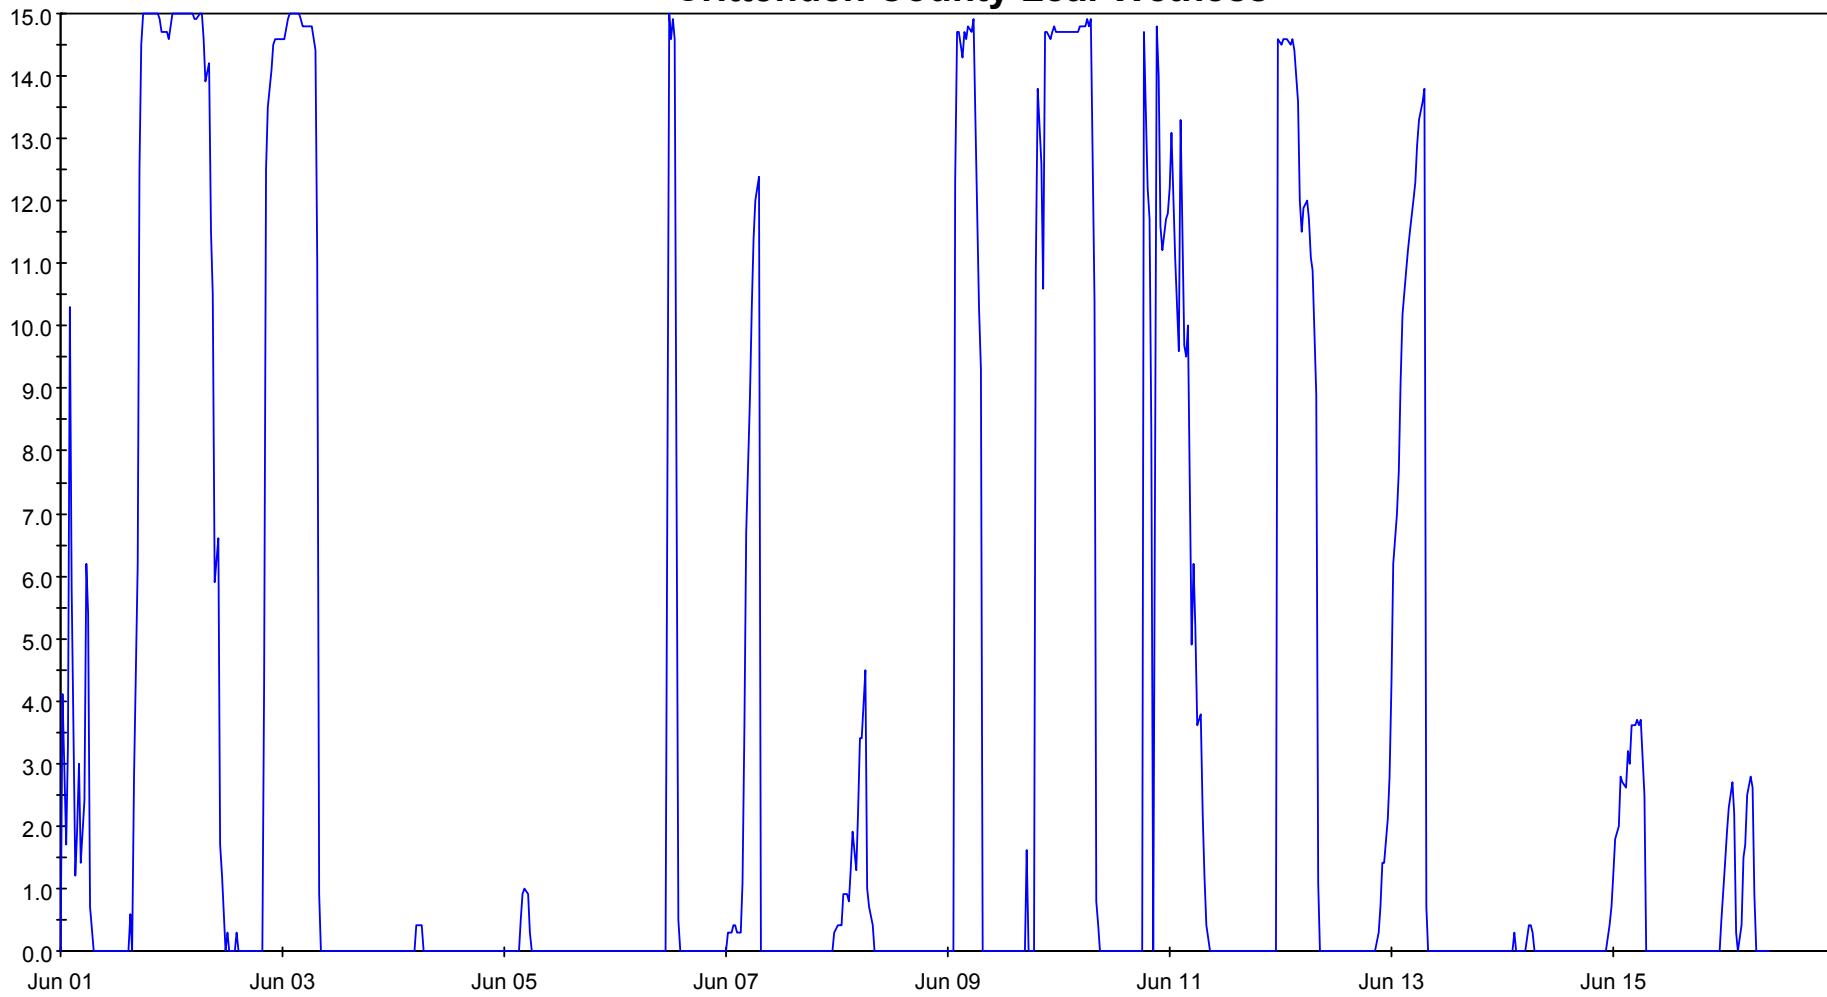

Crittenden County Relative Humidity

— HMD

Crittenden County Temperature

— TMP

Crittenden County Rainfall

LW

Crittenden County Leaf Wetness

— WET