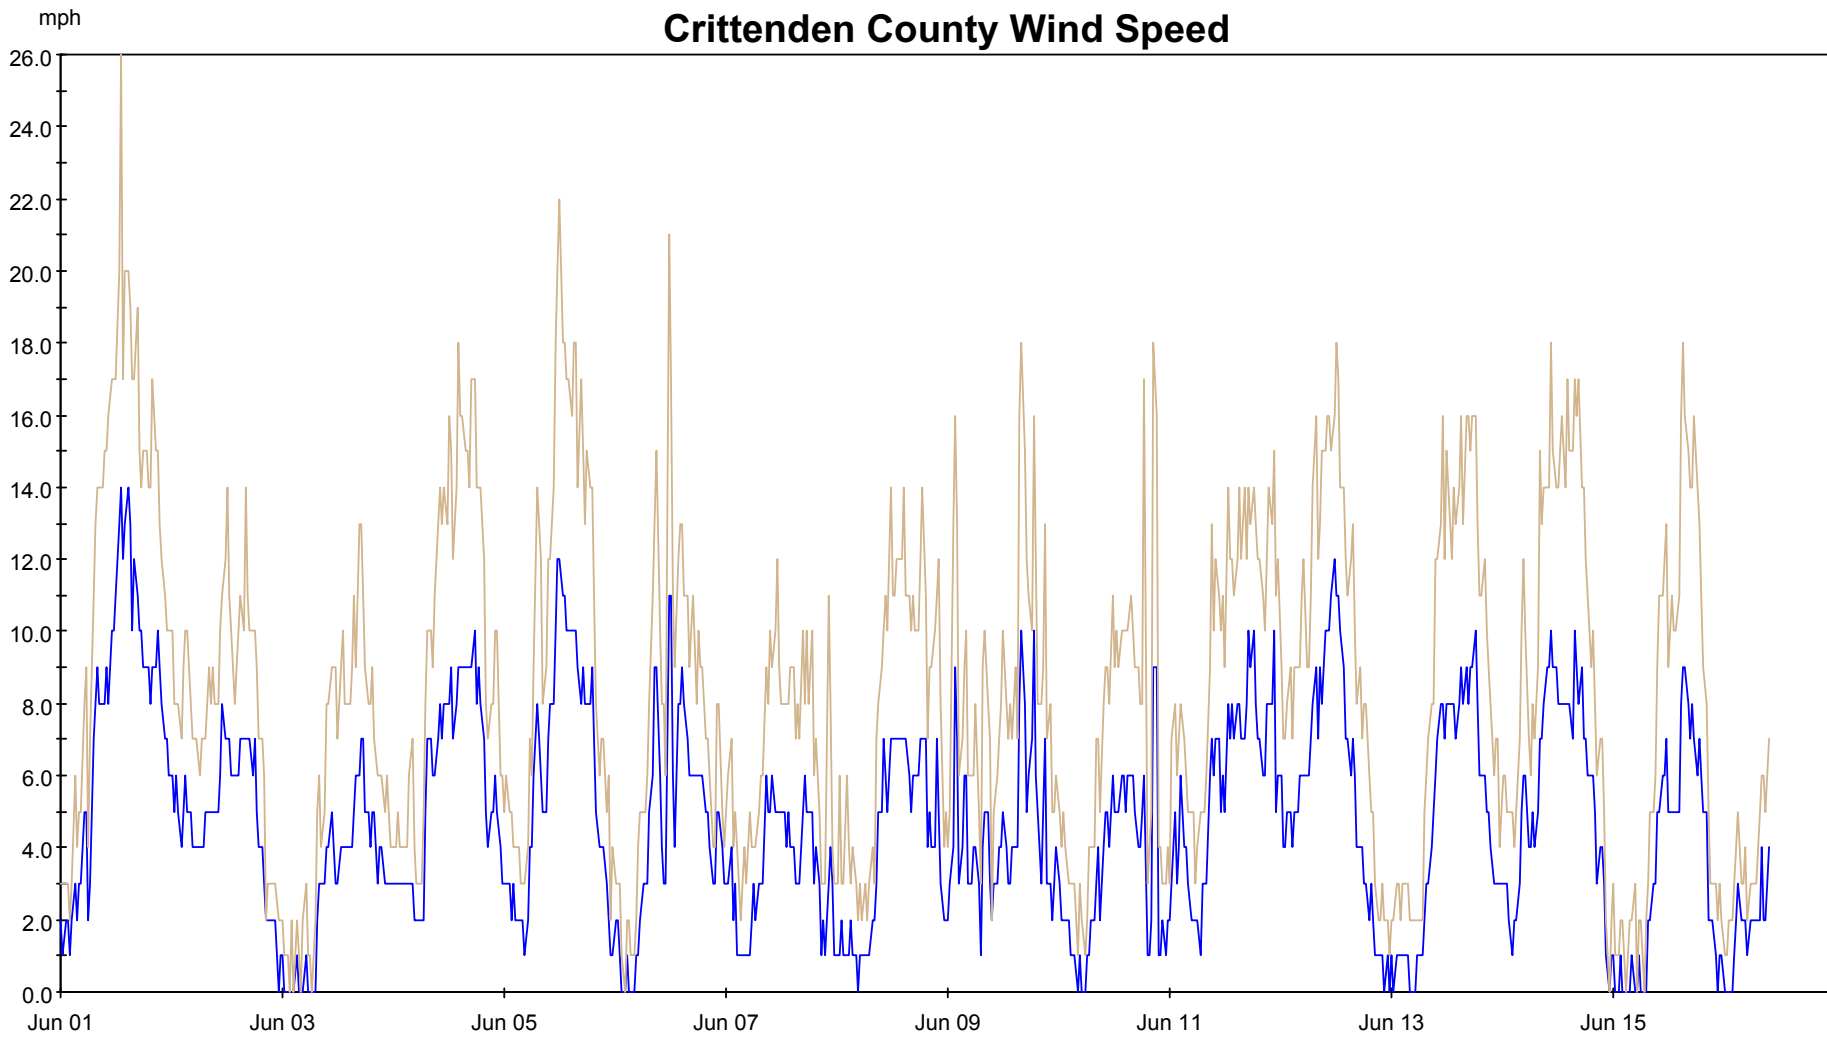

Crittenden County Relative Humidity

— HMD

Crittenden County Temperature

— TMP

Crittenden County Rainfall

LW

Crittenden County Leaf Wetness

— WET

Crittenden County Wind Speed

— WNS — WNG