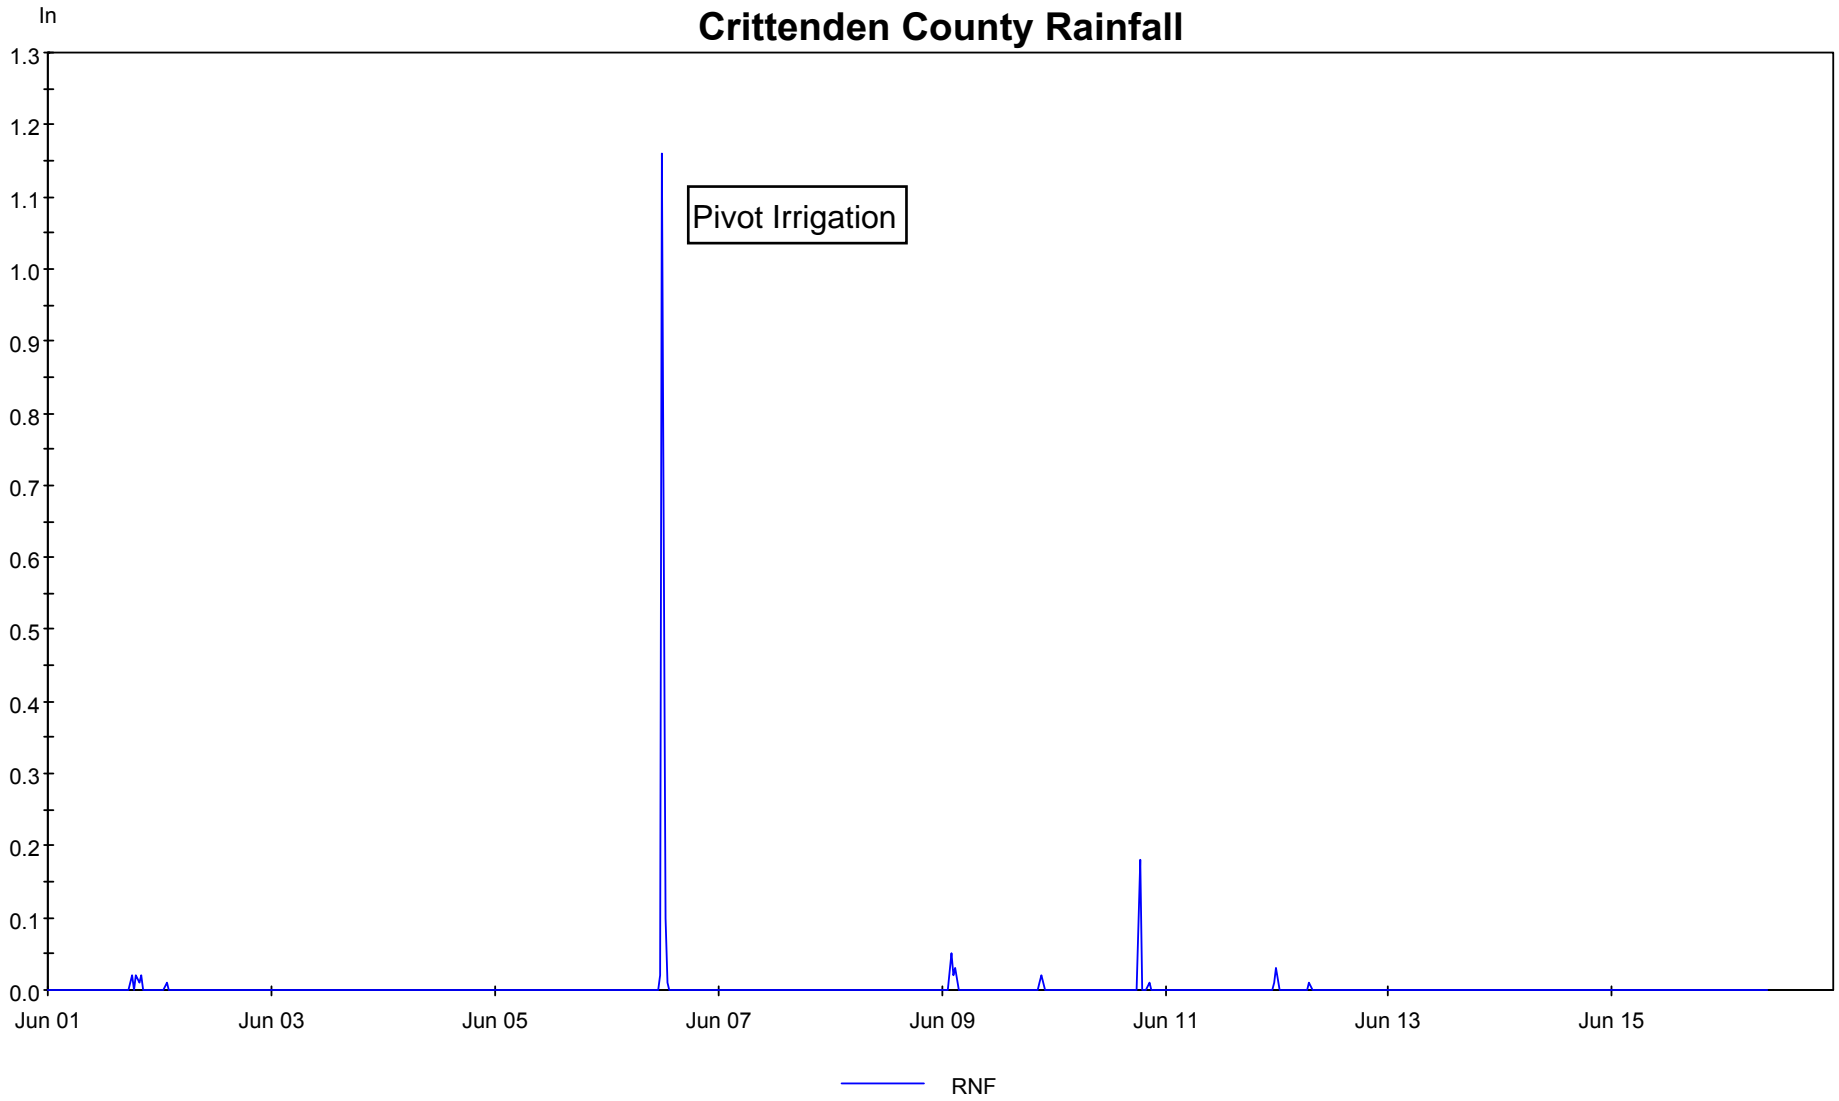

Crittenden County Relative Humidity

— HMD

Crittenden County Temperature

— TMP

Crittenden County Rainfall

LW

Crittenden County Leaf Wetness

— WET

Crittenden County Wind Speed

— WNS — WNG