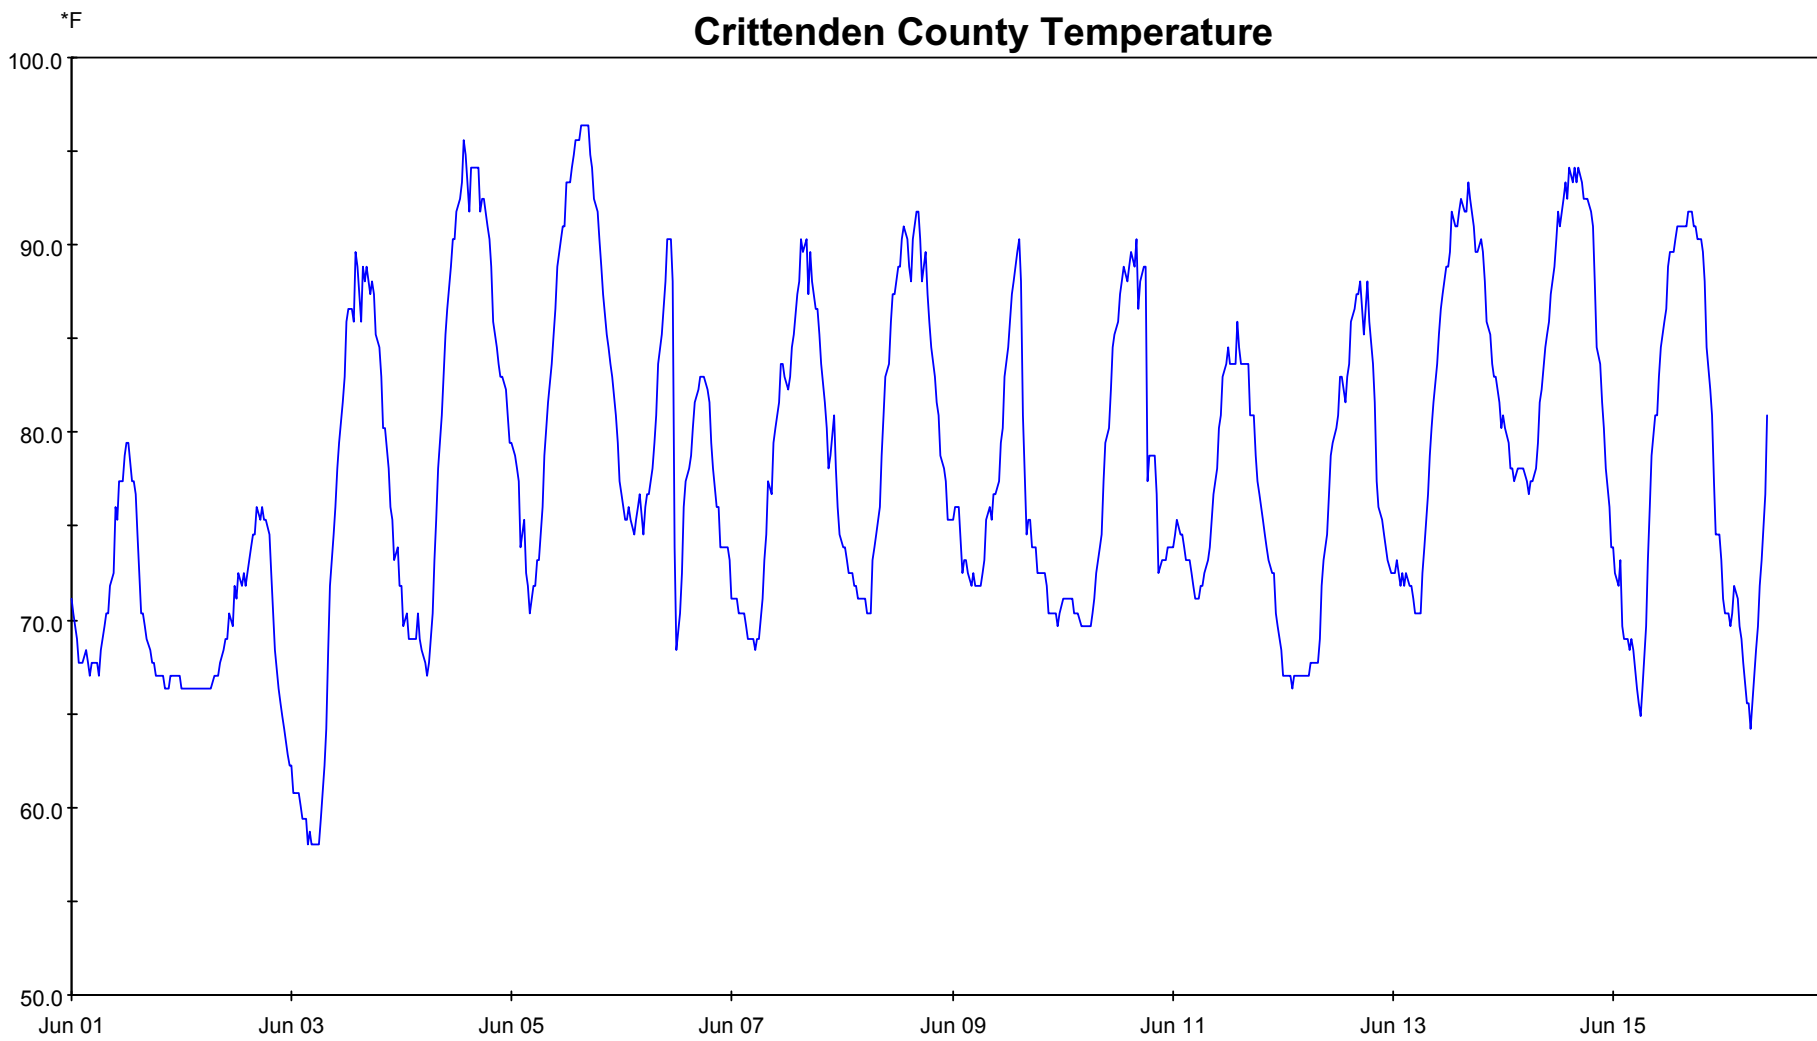

Crittenden County Relative Humidity

— HMD

Crittenden County Temperature

— TMP

Crittenden County Rainfall

LW

Crittenden County Leaf Wetness

— WET