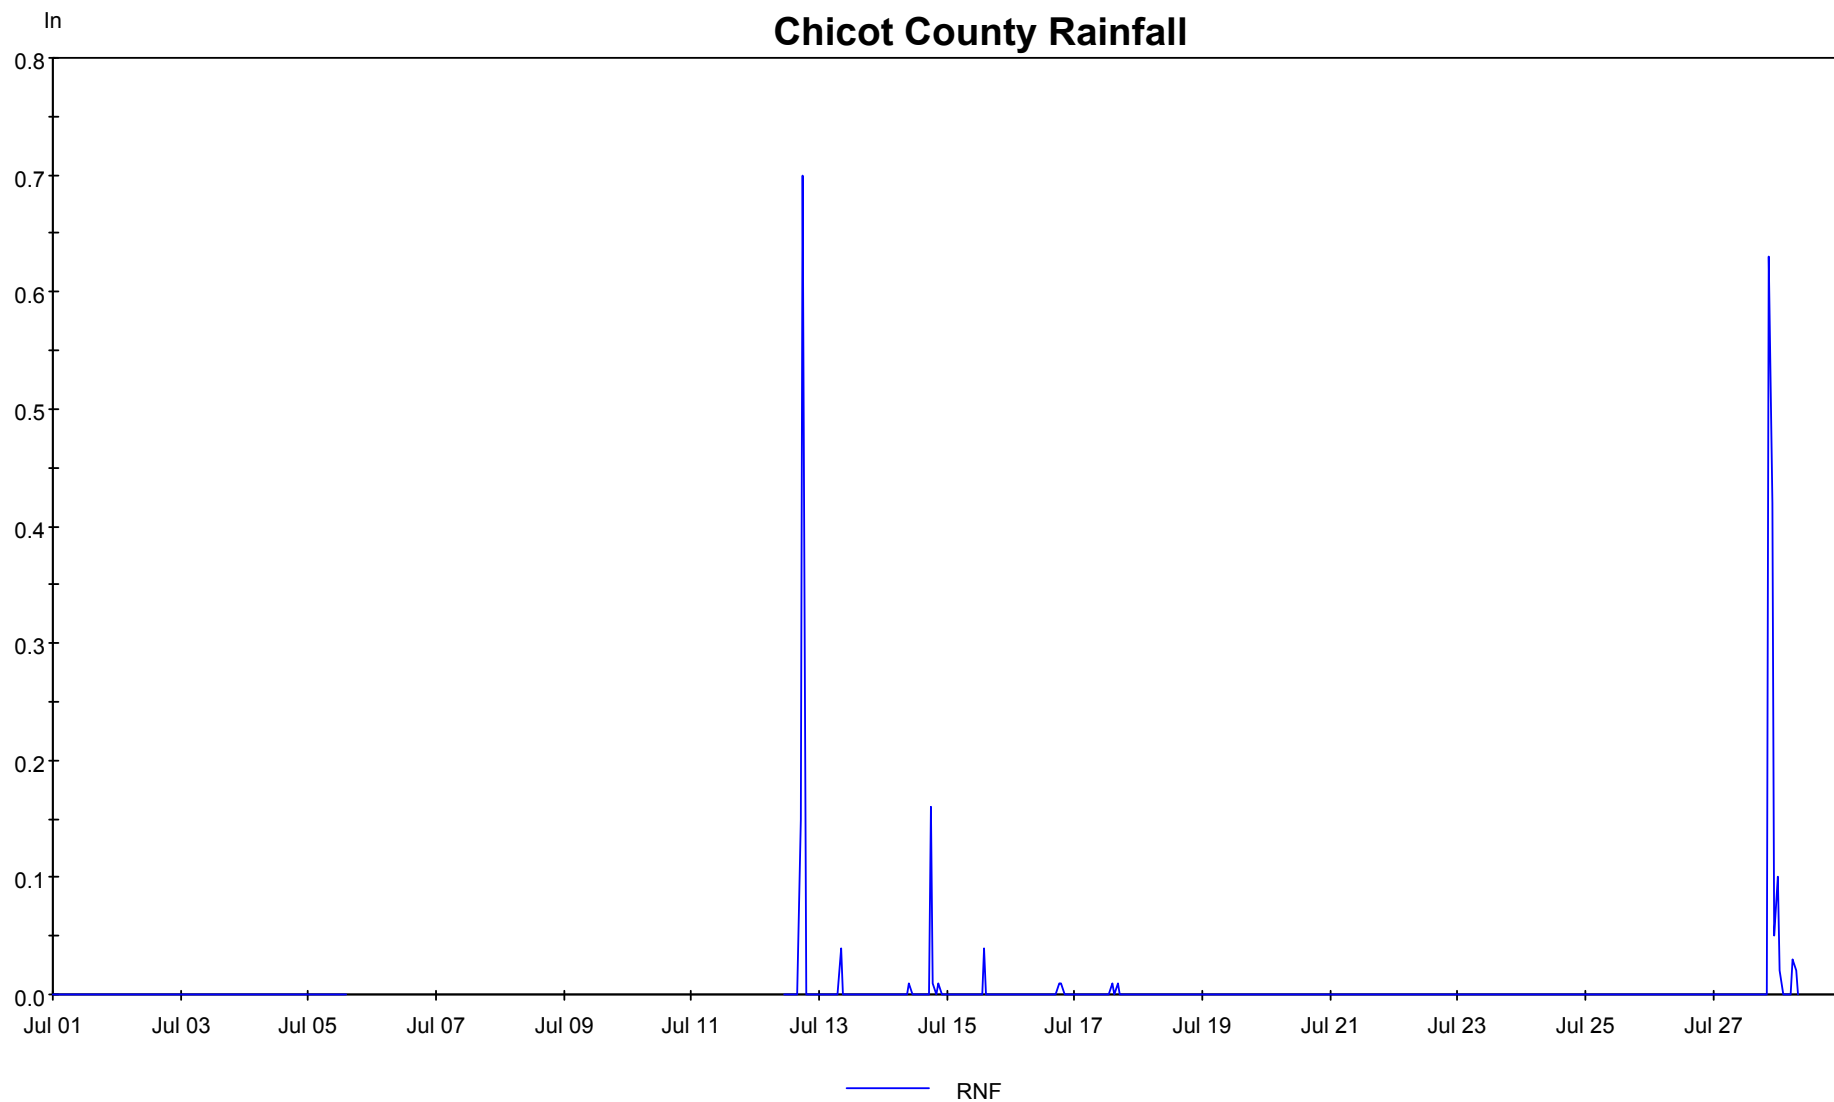

Chicot County Relative Humidity

— HMD

Chicot County Air Temp.

— TMP

Chicot County Rainfall

LW

Chicot County Leaf Wetness

— WET

Chicot County Wind Speed