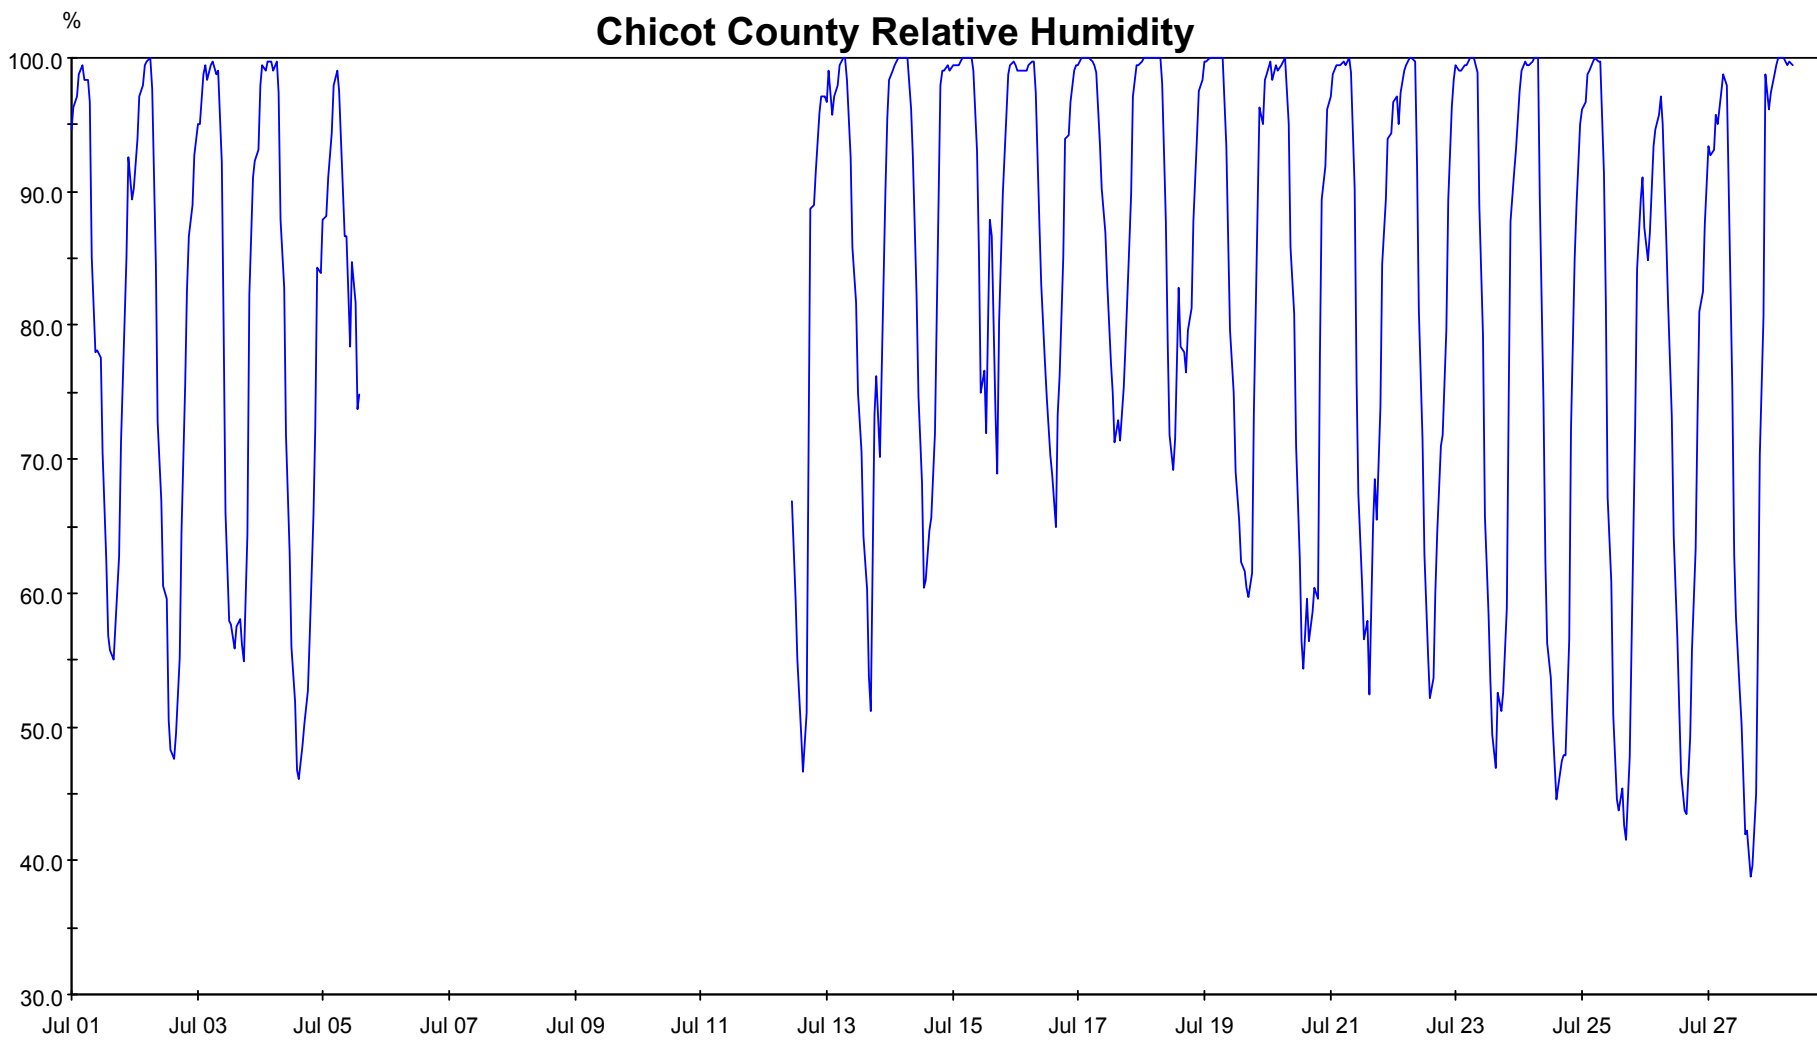

Chicot County Relative Humidity

— HMD

Chicot County Air Temp.

— TMP

Chicot County Rainfall

LW

Chicot County Leaf Wetness

— WET

Chicot County Wind Speed