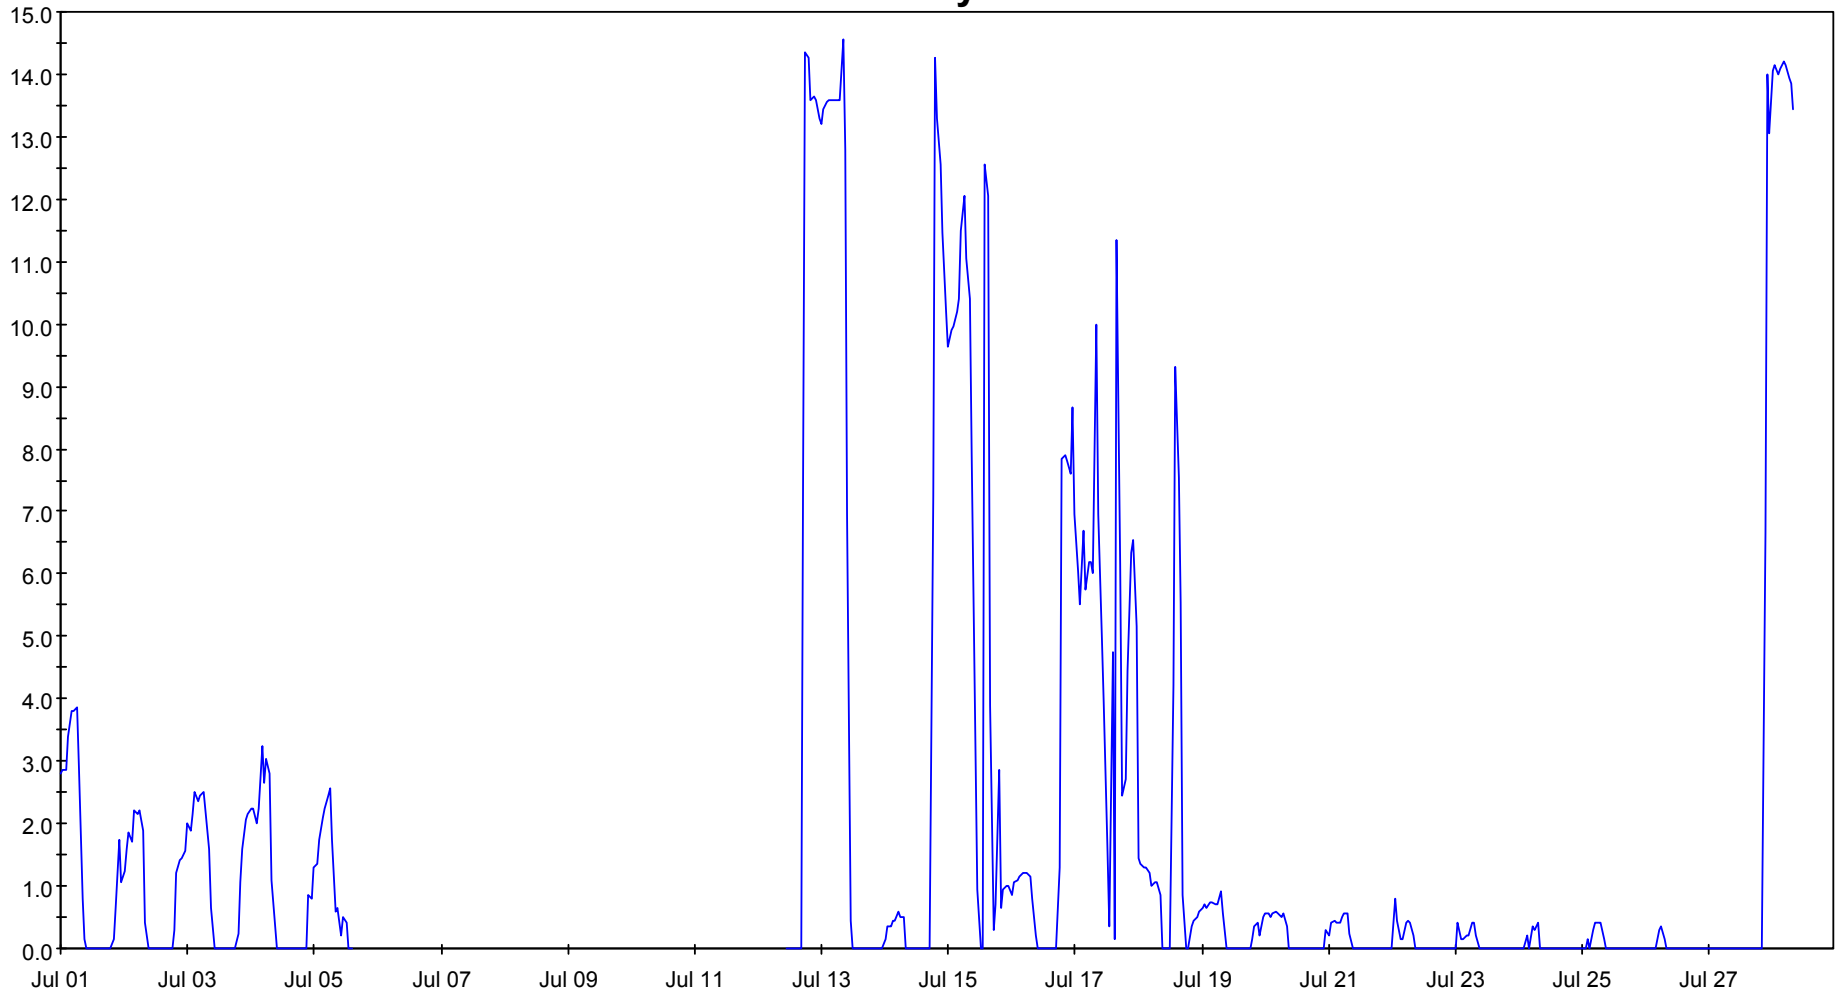

Chicot County Relative Humidity

— HMD

Chicot County Air Temp.

— TMP

Chicot County Rainfall

LW

Chicot County Leaf Wetness

— WET

Chicot County Wind Speed