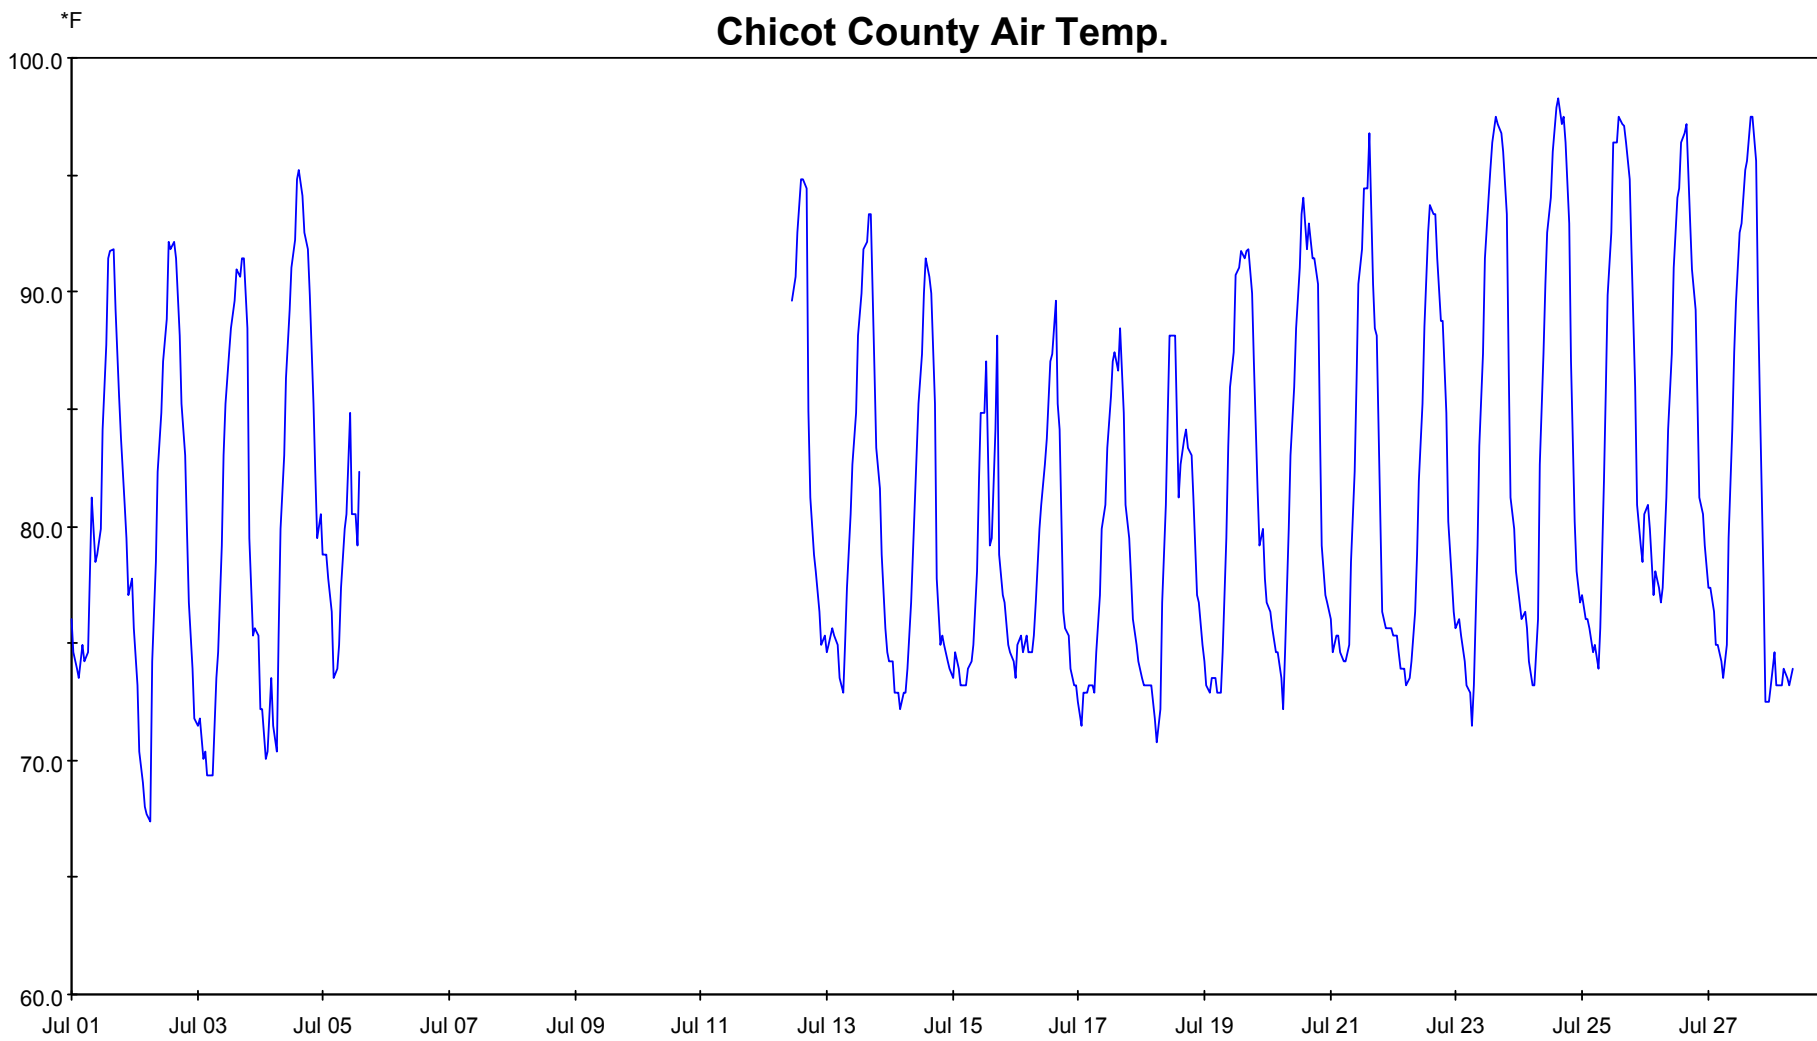

Chicot County Relative Humidity

— HMD

Chicot County Air Temp.

— TMP

Chicot County Rainfall

LW

Chicot County Leaf Wetness

— WET

Chicot County Wind Speed