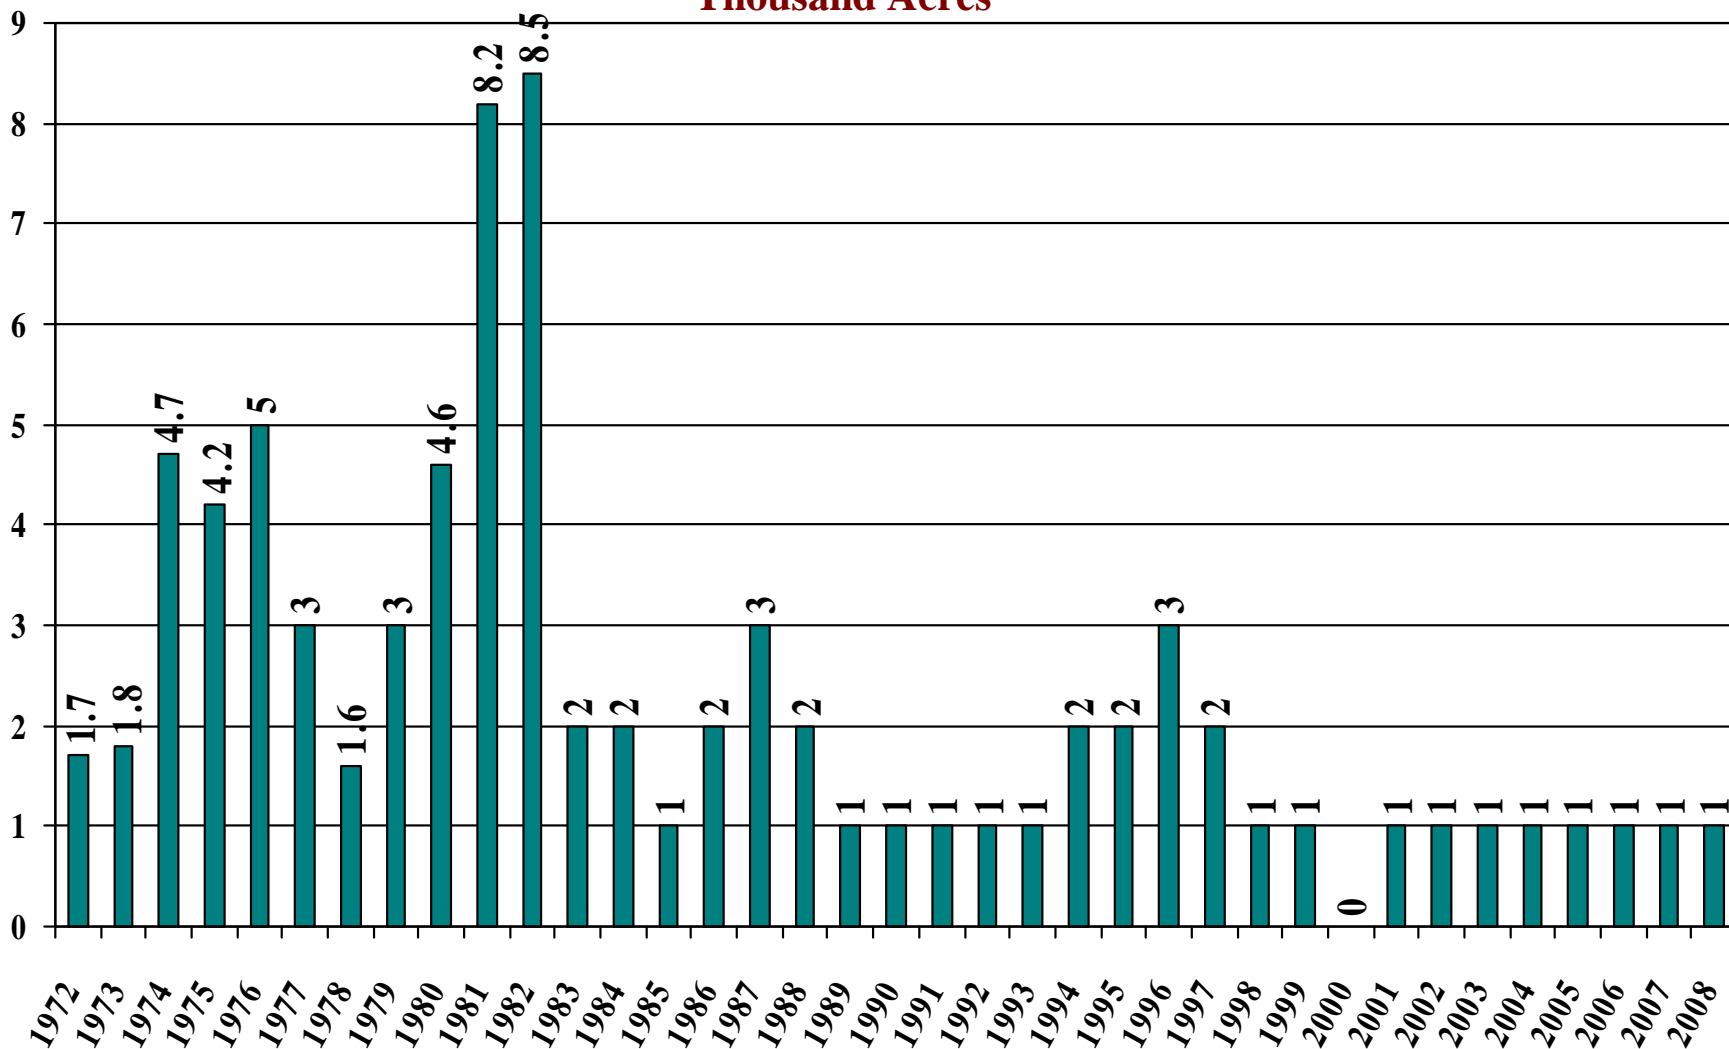

Missouri Medium Grain Rice

Planted Acres 1972 – 2007 and Prospective Planting 2008

Thousand Acres