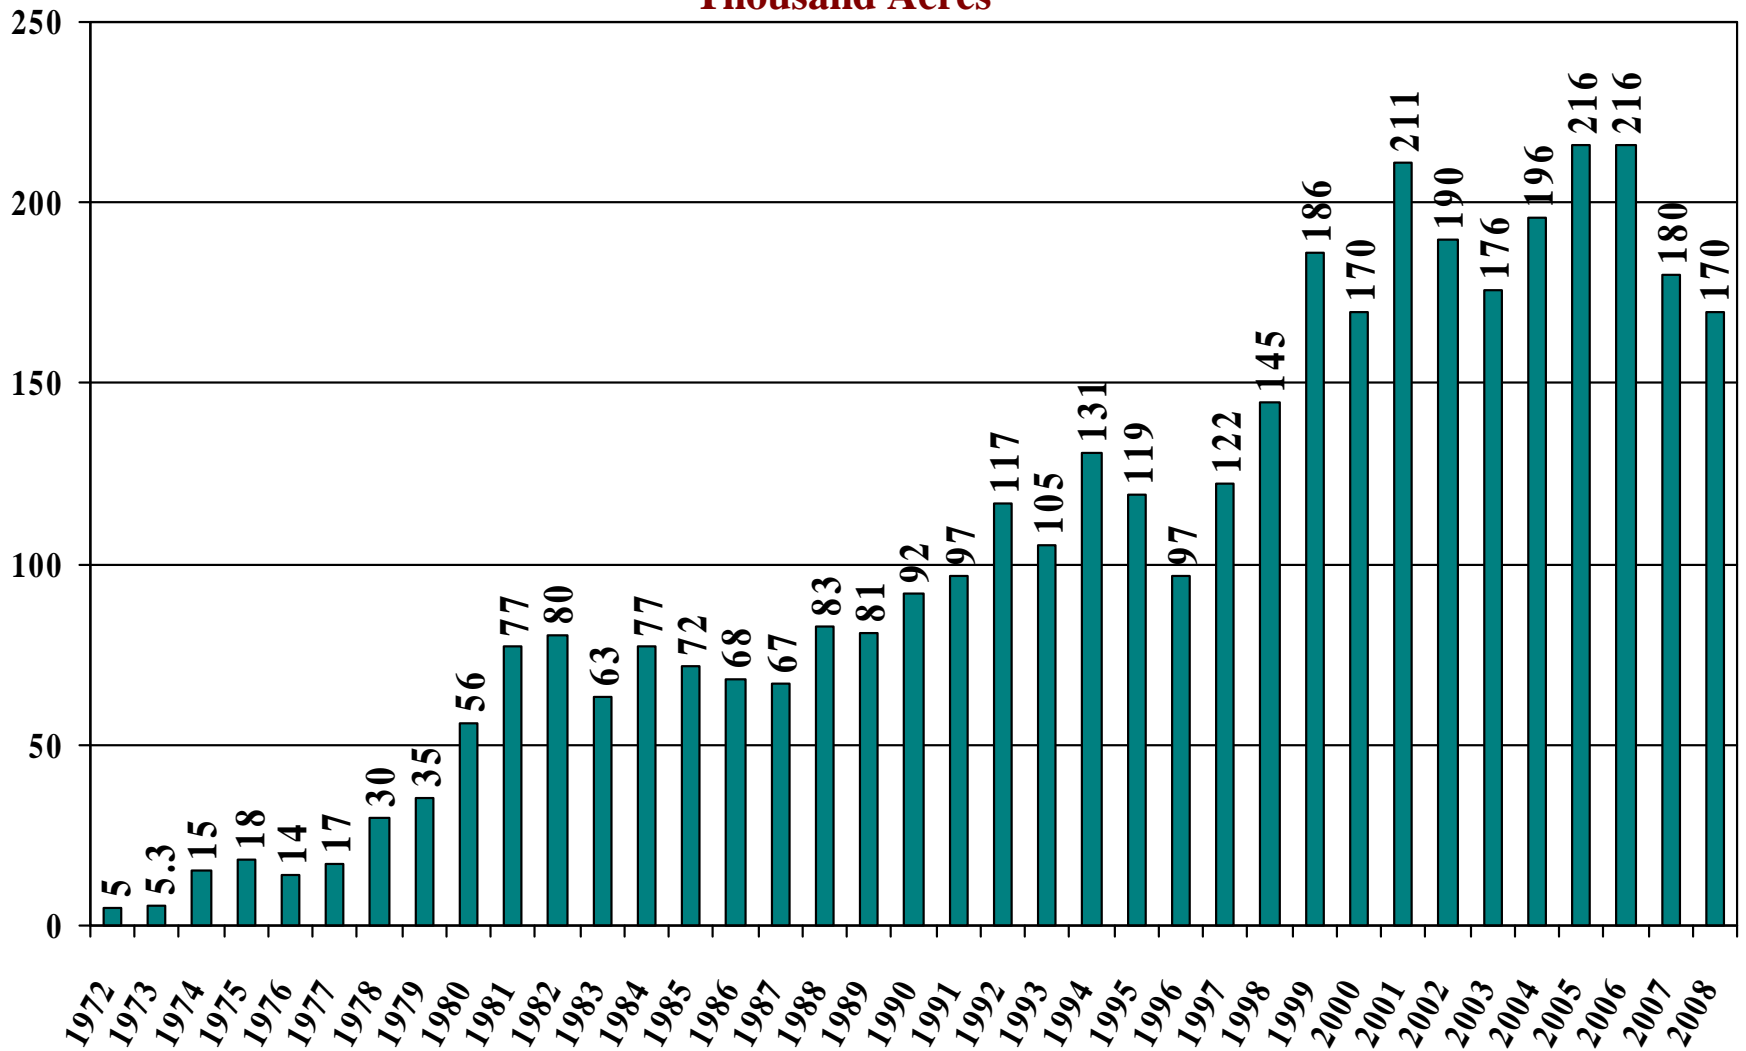

Missouri All Rice

Planted Acres 1972 – 2007 and Prospective Planting 2008

Thousand Acres