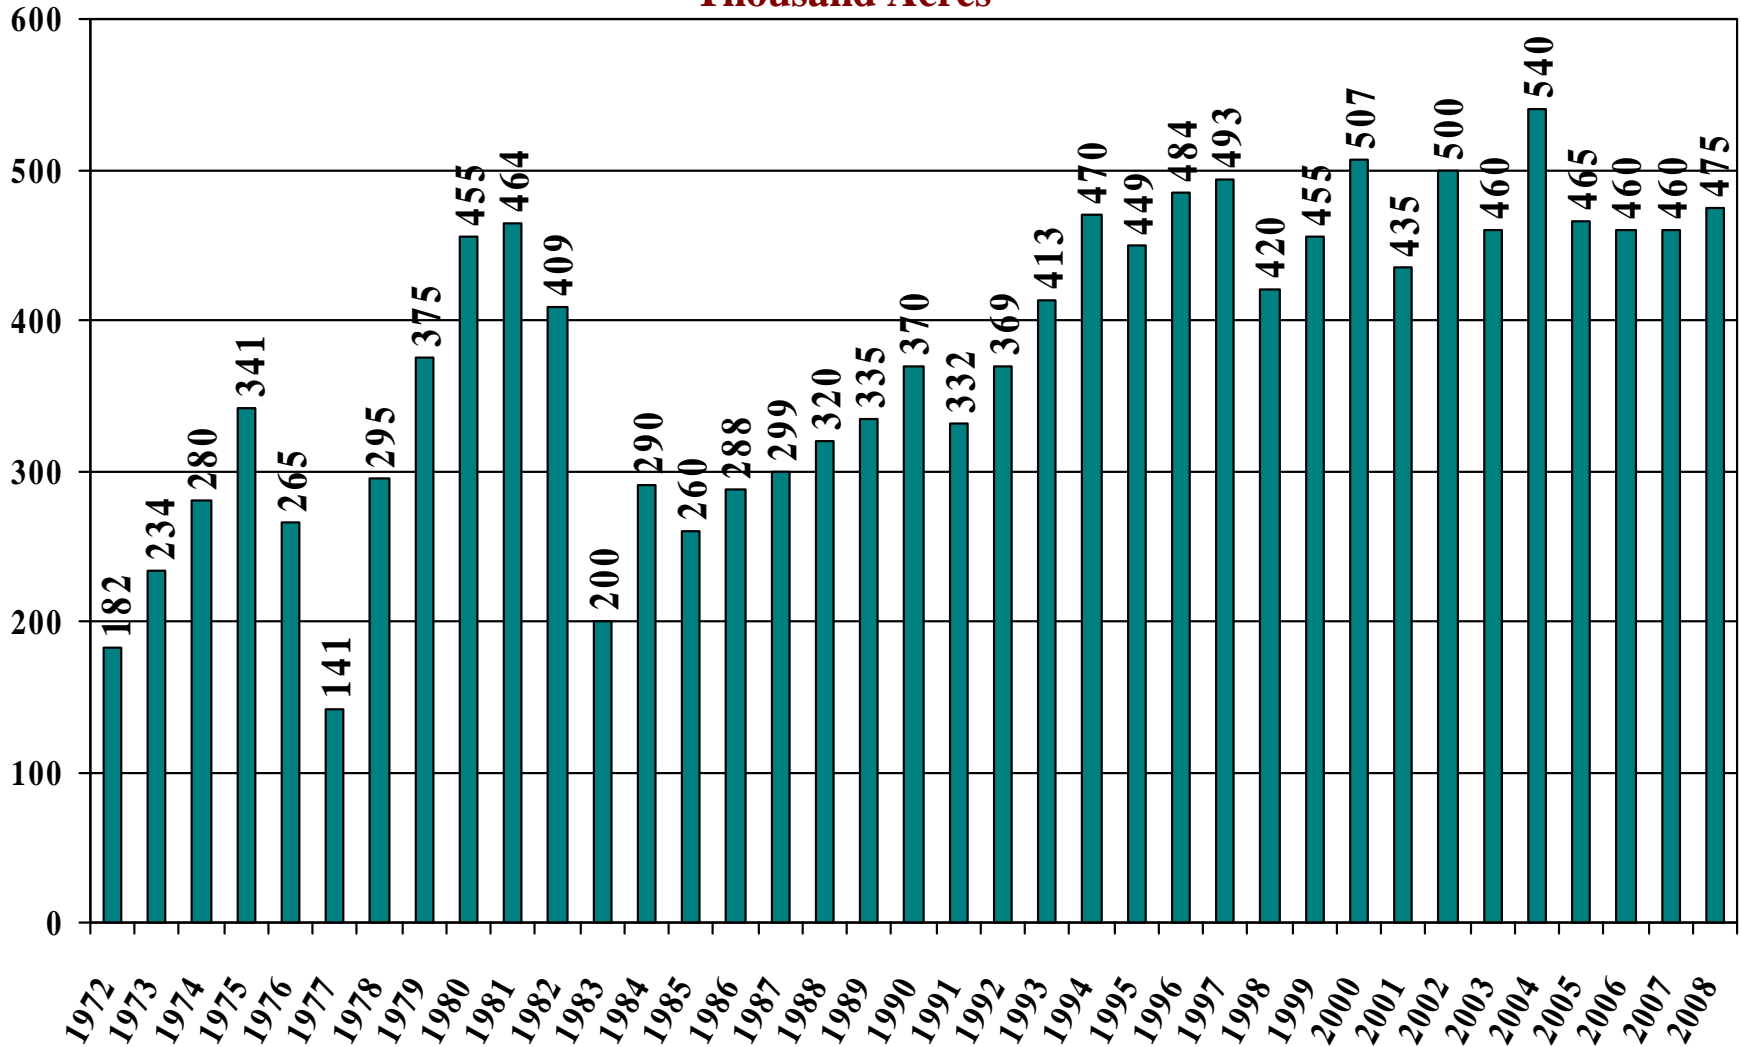

California Medium Grain Rice

Planted Acres 1972 – 2007 and Prospective Planting 2008

Thousand Acres