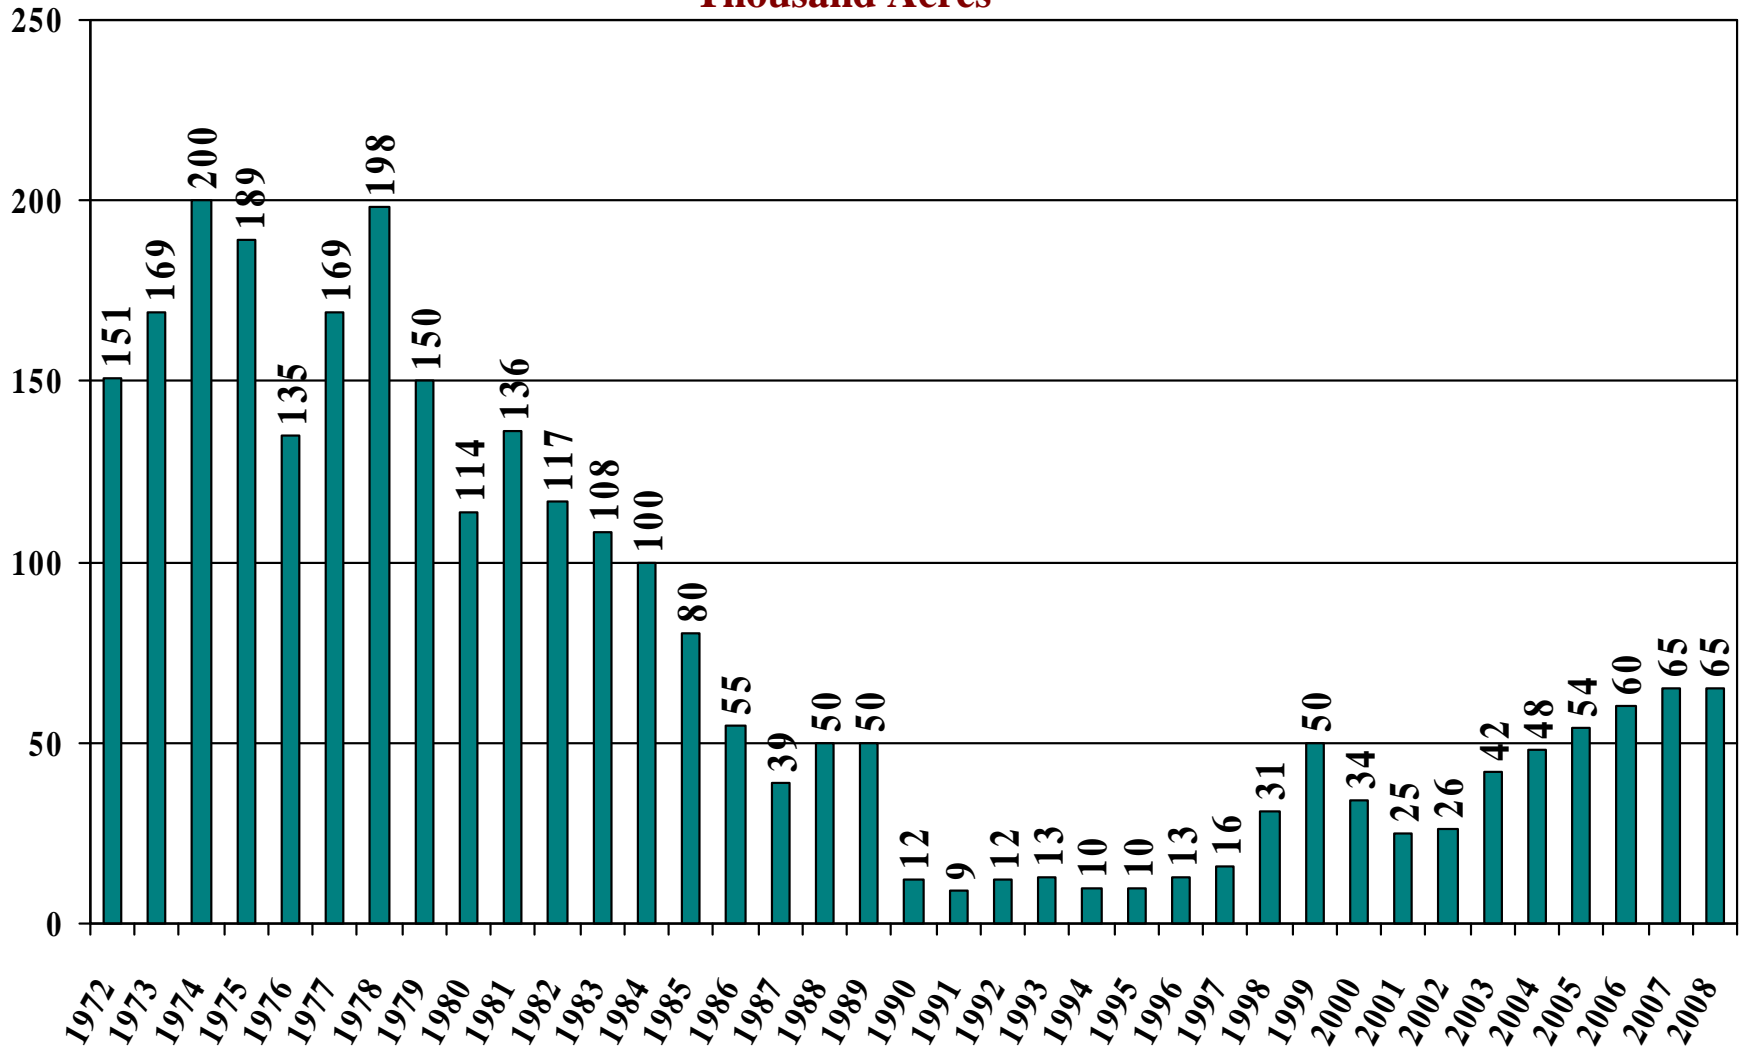

Planted Acres 1972 – 2007 and Prospective Planting 2008

Thousand Acres

California Short Grain Rice

Planted Acres 1972 – 2007 and Prospective Planting 2008

Thousand Acres

California All Rice

Planted Acres 1972 – 2007 and Prospective Planting 2008