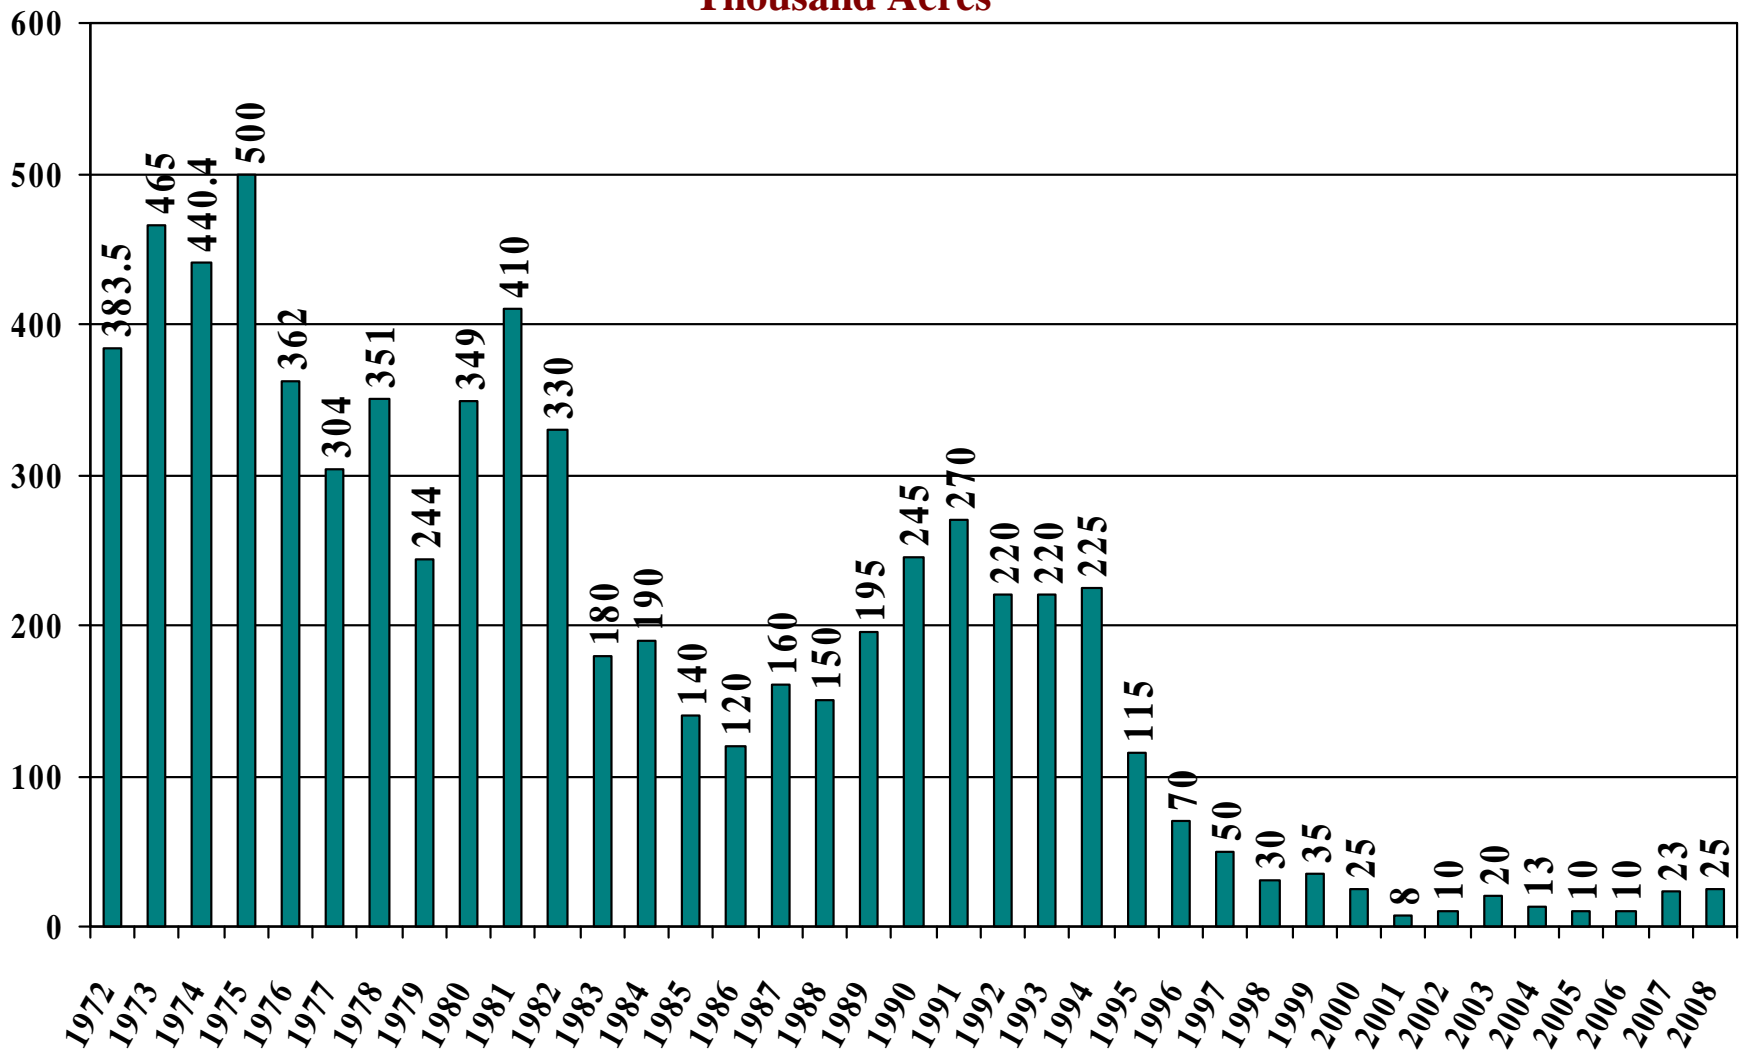

Thousand Acres

Louisiana Long Grain Rice

Planted Acres 1972 – 2007 and Prospective Planting 2008

Thousand Acres

Louisiana Medium Grain Rice

Planted Acres 1972 – 2007 and Prospective Planting 2008

Thousand Acres