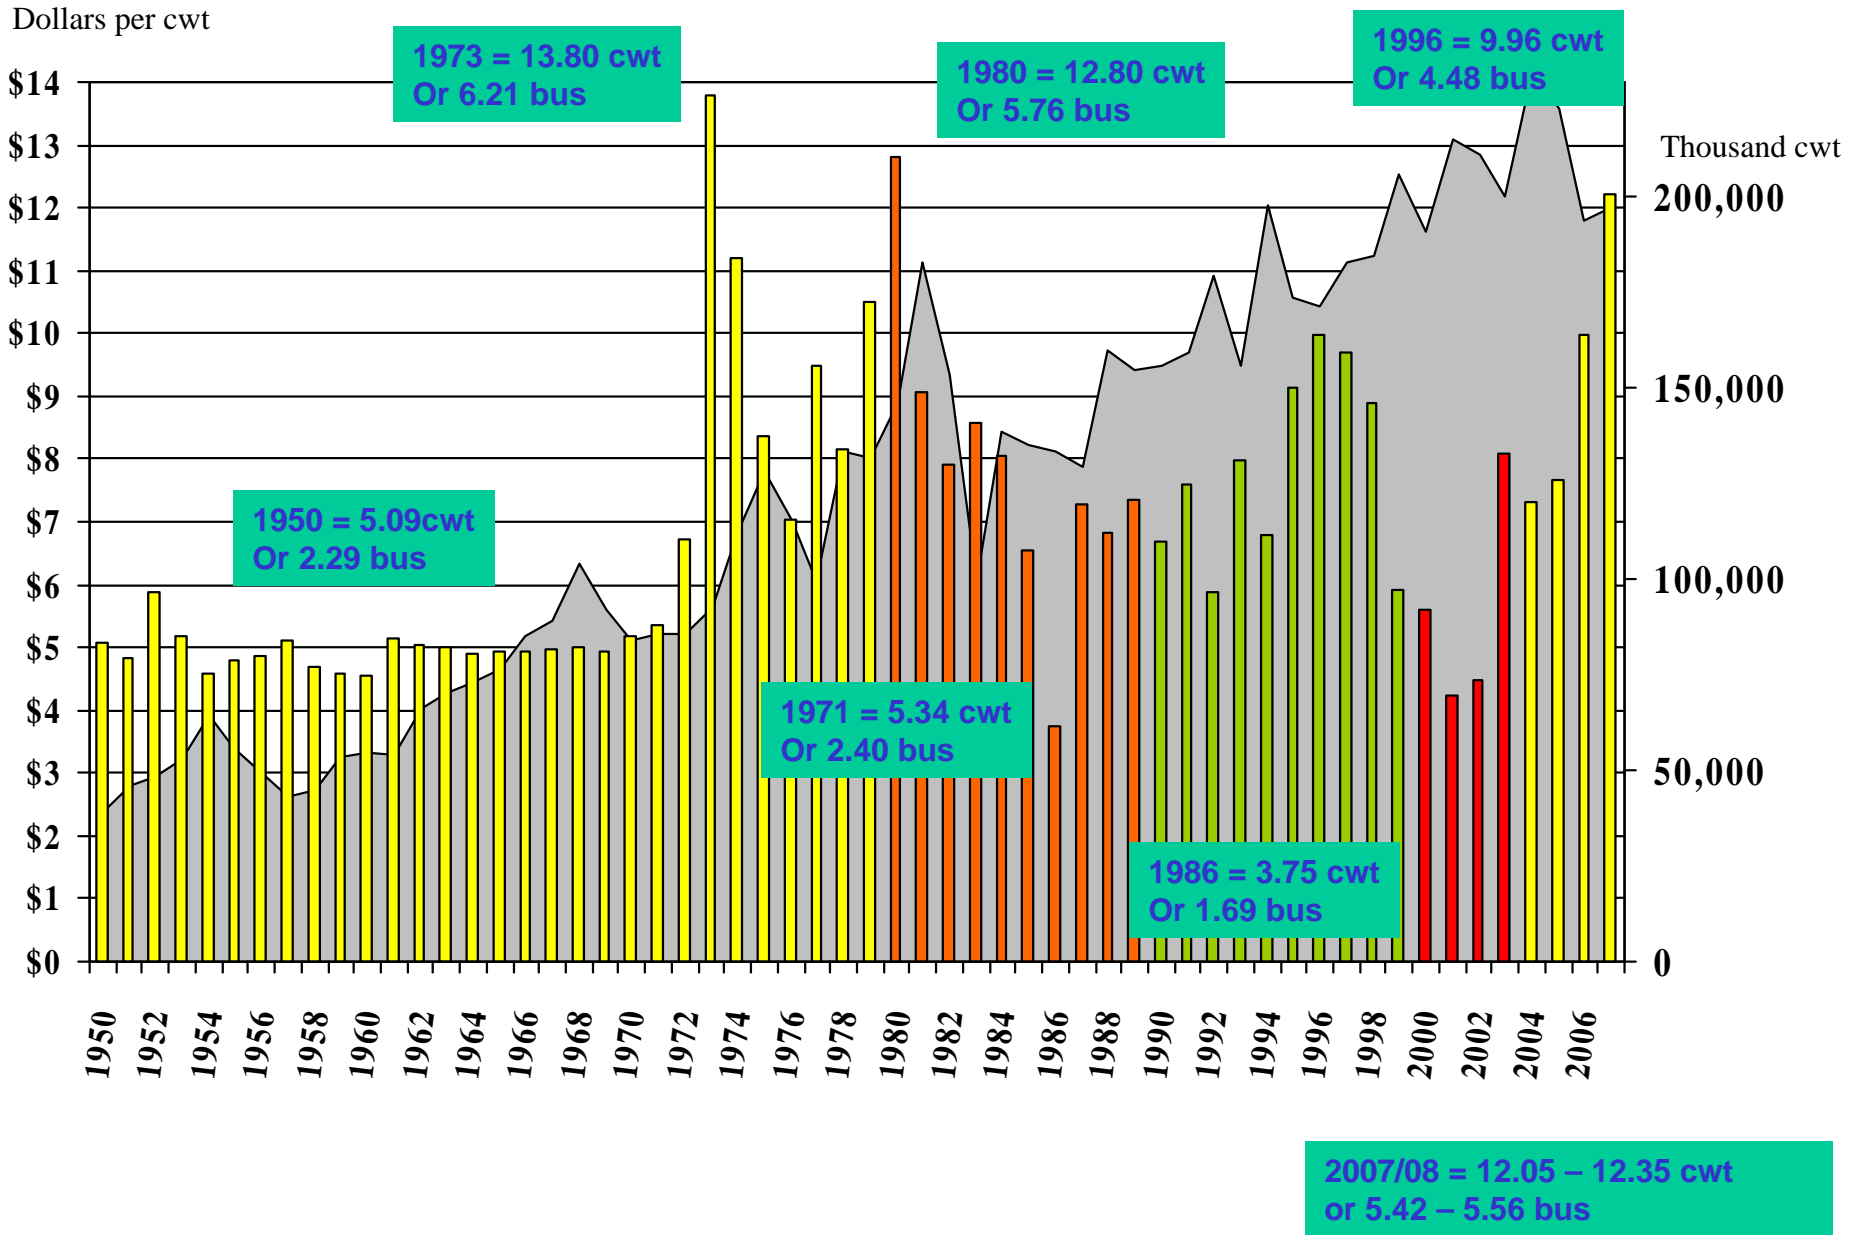

U.S. All Rice Production & Price 1950/51 – 2007/08

U.S. All Rice Production & Price 1970/71 – 2007/08

U.S. Rice

Supply and Demand Estimates

April 9, 2008

U.S. All Rice Supply 1999/00 – 2007/08

Average Farm Price (\$/cwt): 2005/06 \$7.65, 2006/07 \$9.96, & 2007/08 \$12.05 to \$12.35

Source: [USDA World Supply and Demand Estimates](#) and [Rice Yearbook](#)

U.S. All Rice Use and Ending Stocks 1999/00 – 2007/08

Source: [USDA World Supply and Demand Estimates](#) and [Rice Yearbook](#)