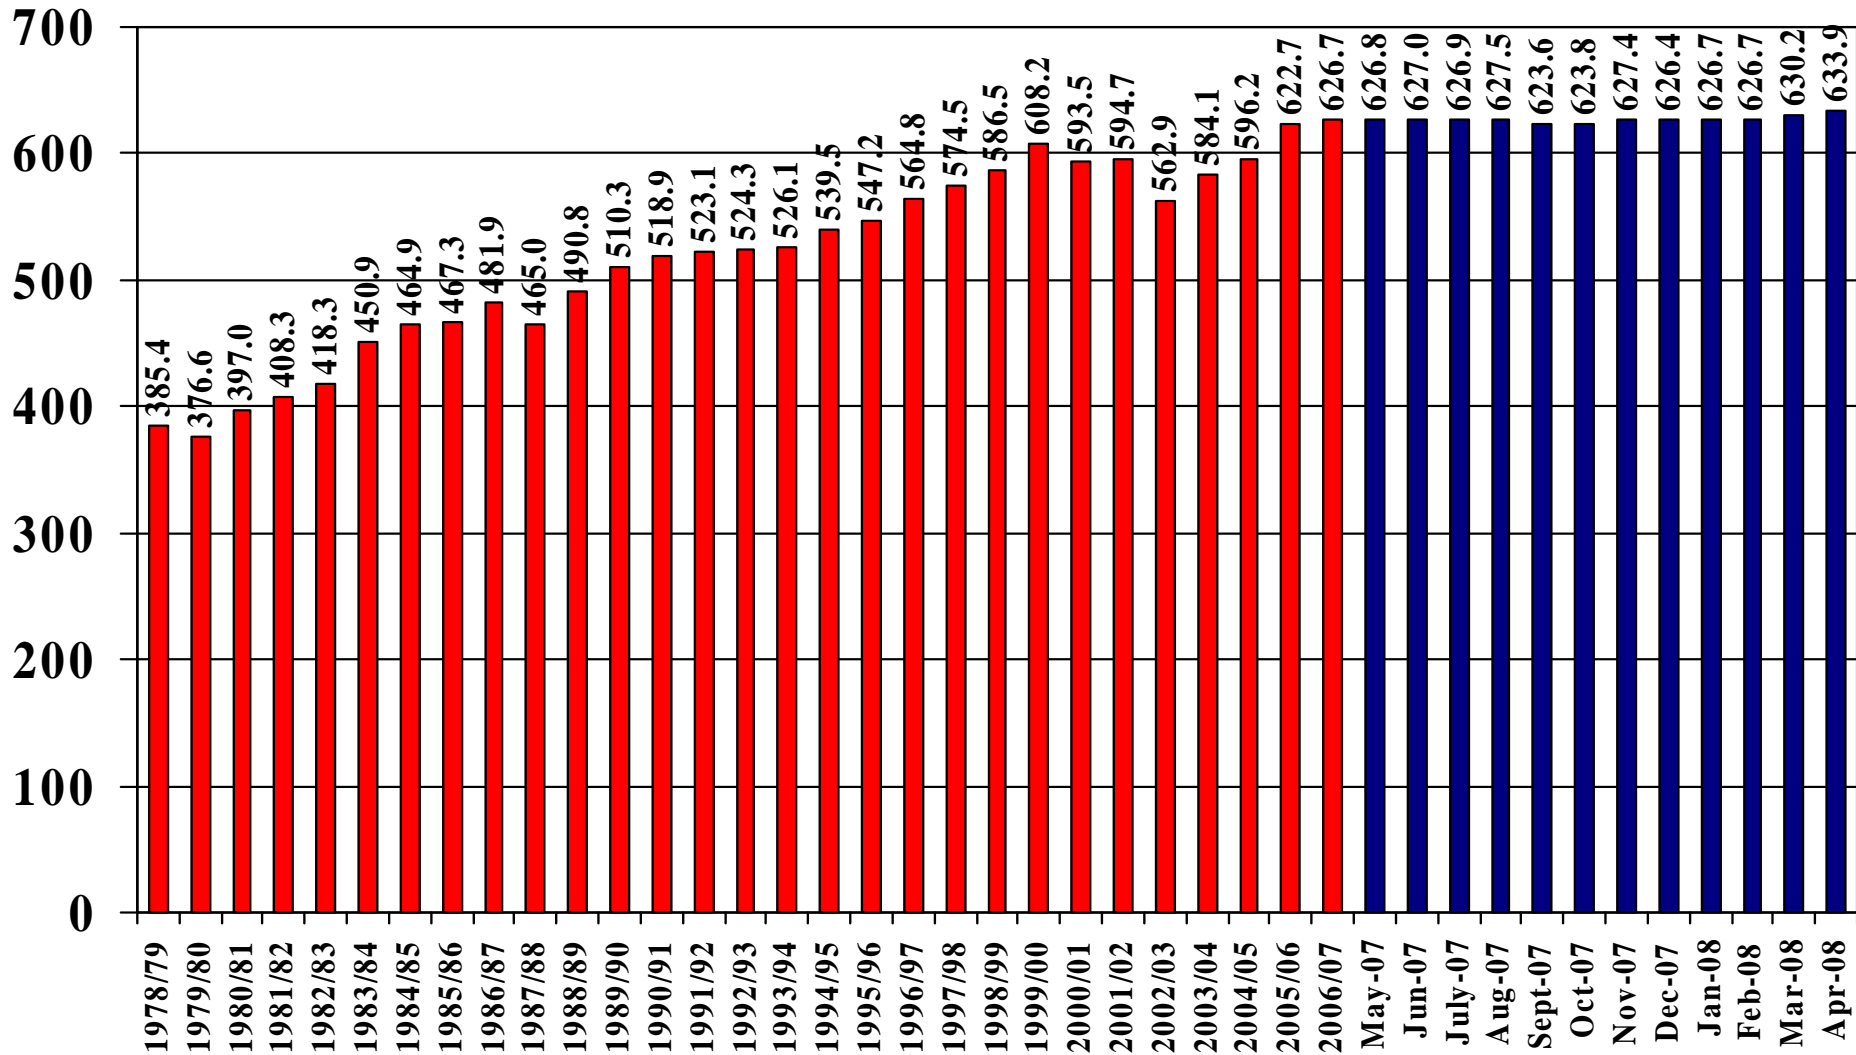

World Rice Rough Production 1978/79 – 2007/08

Millions of Metric Tons

Source: [USDA Foreign Agricultural Service, Grain: World Markets and Trade](#)