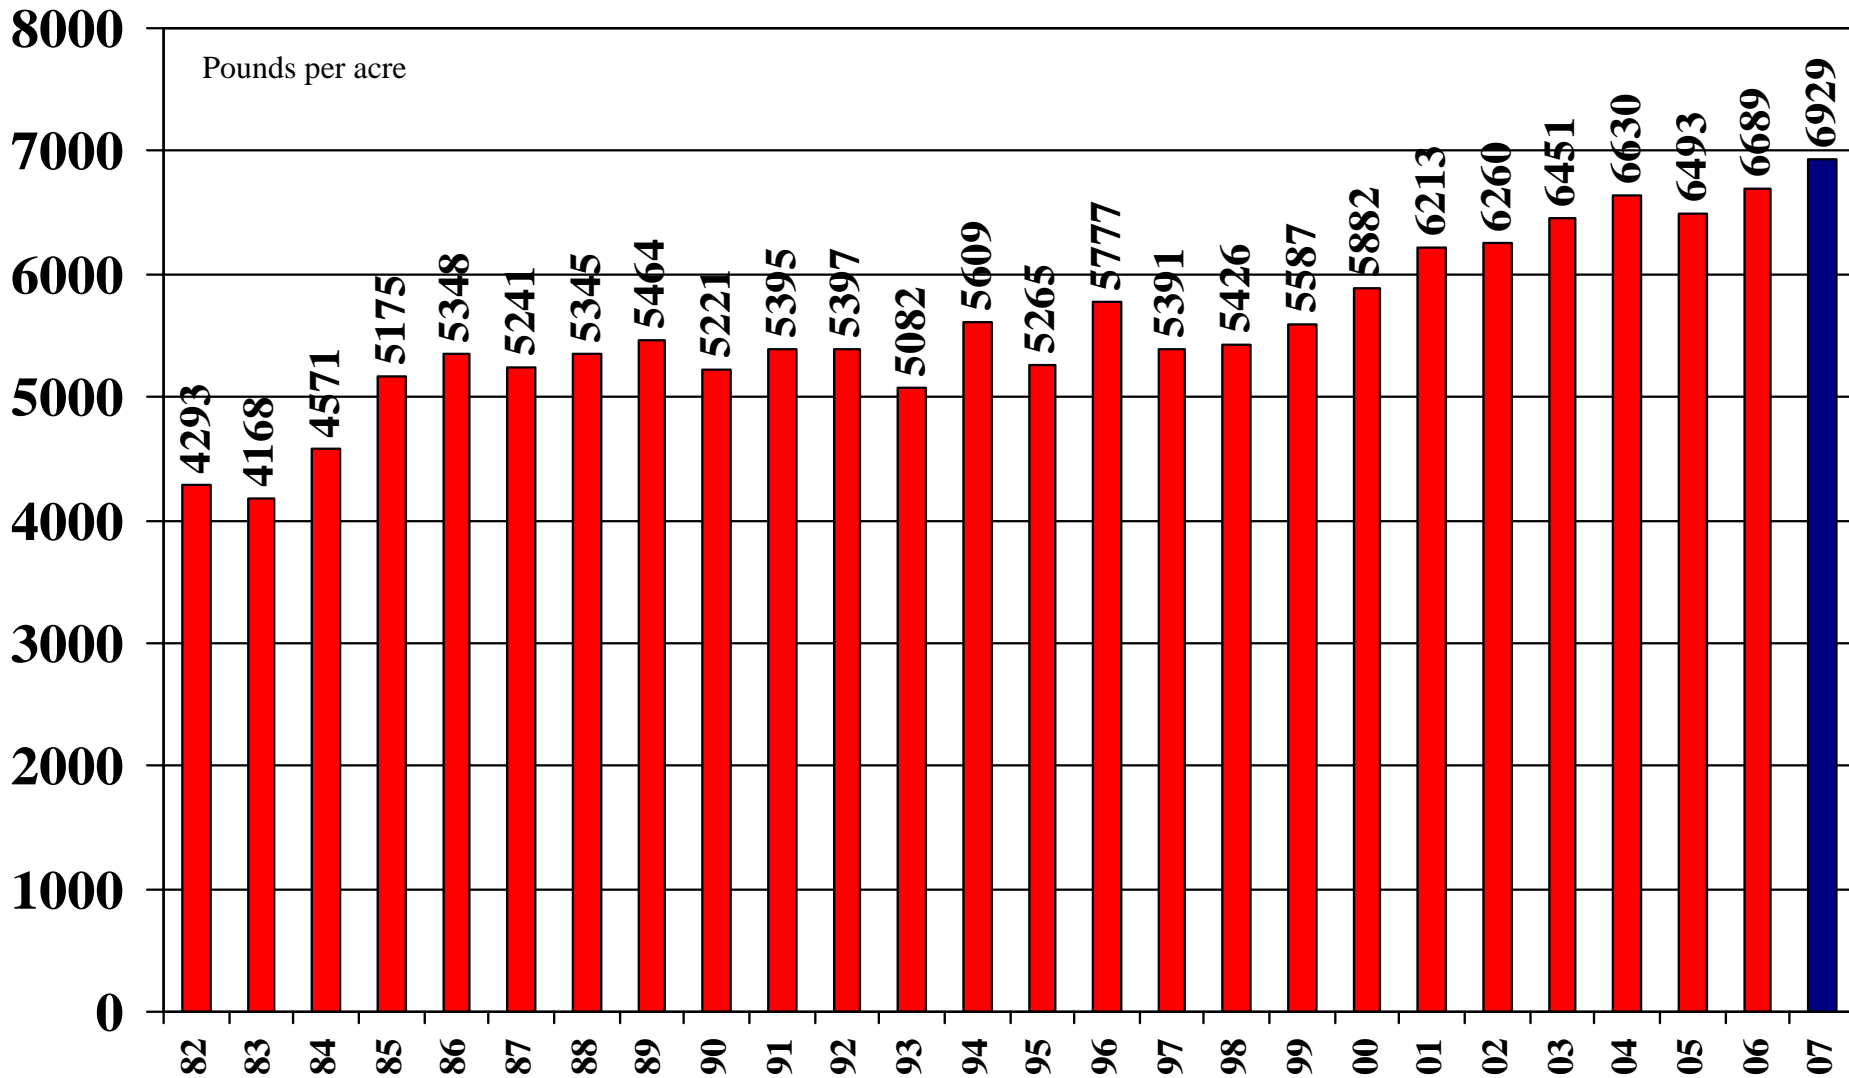

U.S. Long Grain Rice

Supply and Demand Estimates

April 9, 2008

U.S. Long Grain Rice Harvested Acres 1982/83 – 2007/08

Source: [USDA World Supply and Demand Estimates](#) and [Rice Yearbook](#)

U.S. Long Grain Rice Yield 1982/03 – 2007/08