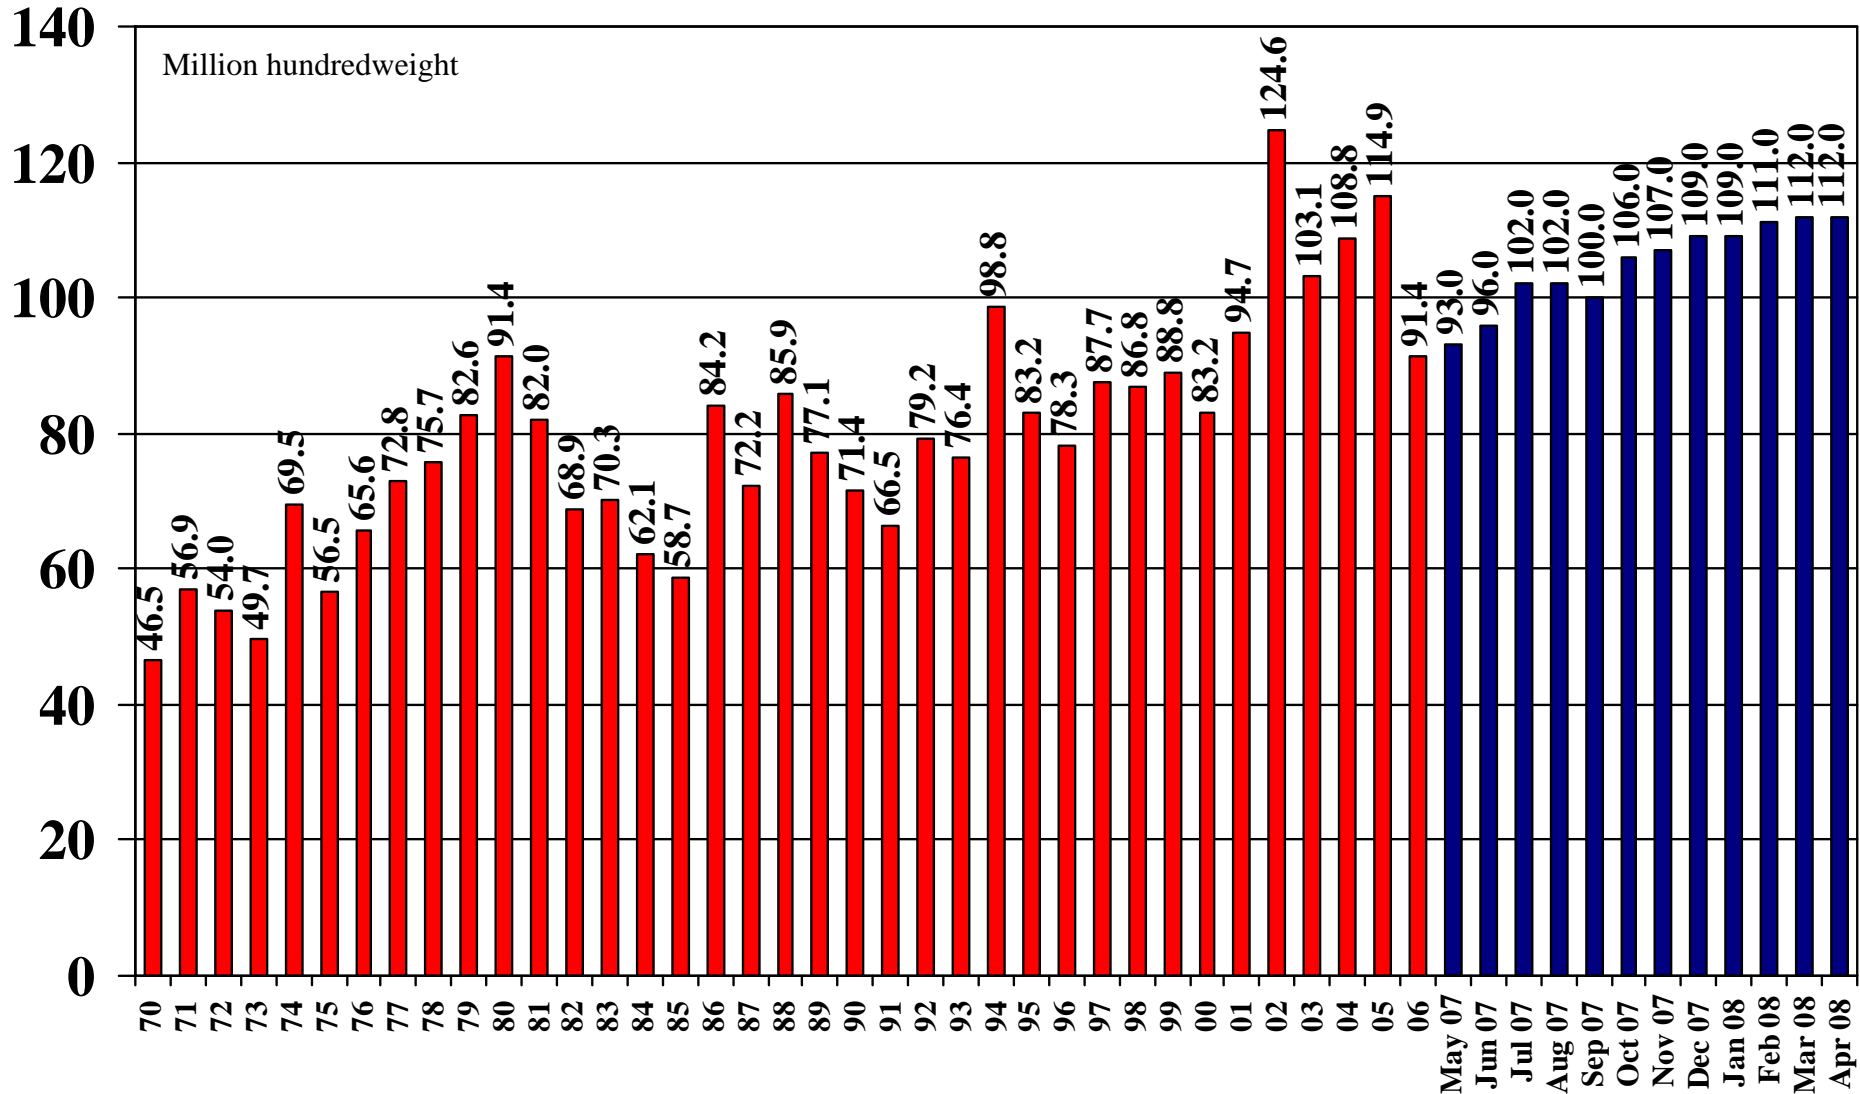

U.S. All Rice Total Exports 1970/71 – 2007/08

Source: [USDA World Supply and Demand Estimates](#) and [Rice Yearbook](#)