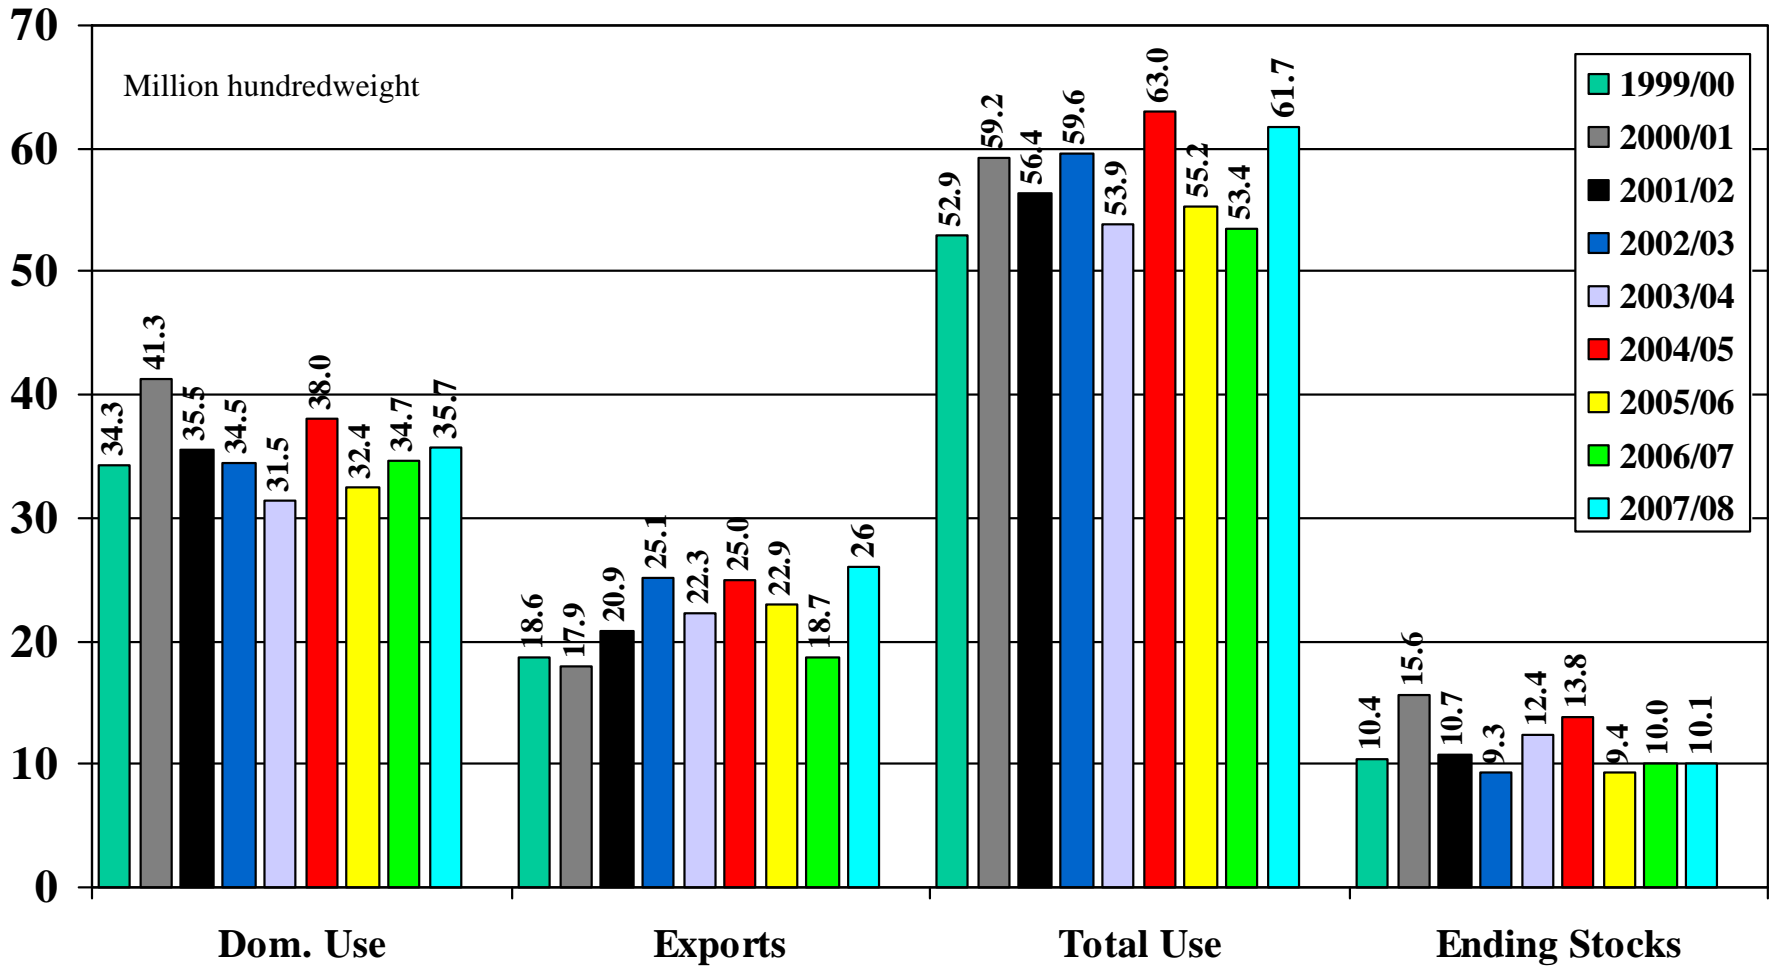

U.S. All Rice Production & Price 1950/51 – 2007/08

U.S. All Rice Production & Price 1970/71 – 2007/08

U.S. Rice

Supply and Demand Estimates

April 9, 2008

U.S. All Rice Supply 1999/00 – 2007/08

Average Farm Price (\$/cwt): 2005/06 \$7.65, 2006/07 \$9.96, & 2007/08 \$12.05 to \$12.35

Source: [USDA World Supply and Demand Estimates](#) and [Rice Yearbook](#)

U.S. All Rice Use and Ending Stocks 1999/00 – 2007/08

Source: [USDA World Supply and Demand Estimates](#) and [Rice Yearbook](#)

U.S. Long Grain Rice Supply 1999/00 – 2007/08

U.S. Long Grain Rice Use and Ending Stocks 1999/00 – 2007/08

U.S. Medium and Short Grain Rice Supply 1999/00 – 2007/08

U.S. Medium and Short Grain Rice Use and Ending Stocks 1999/00 – 2007/08

World Rice Rough Production 1978/79 – 2007/08

Millions of Metric Tons

Source: [USDA Foreign Agricultural Service, Grain: World Markets and Trade](#)

World Rice Milled Production 1978/79 – 2007/08

World Rice Trade Calendar Year 1979 – 2008