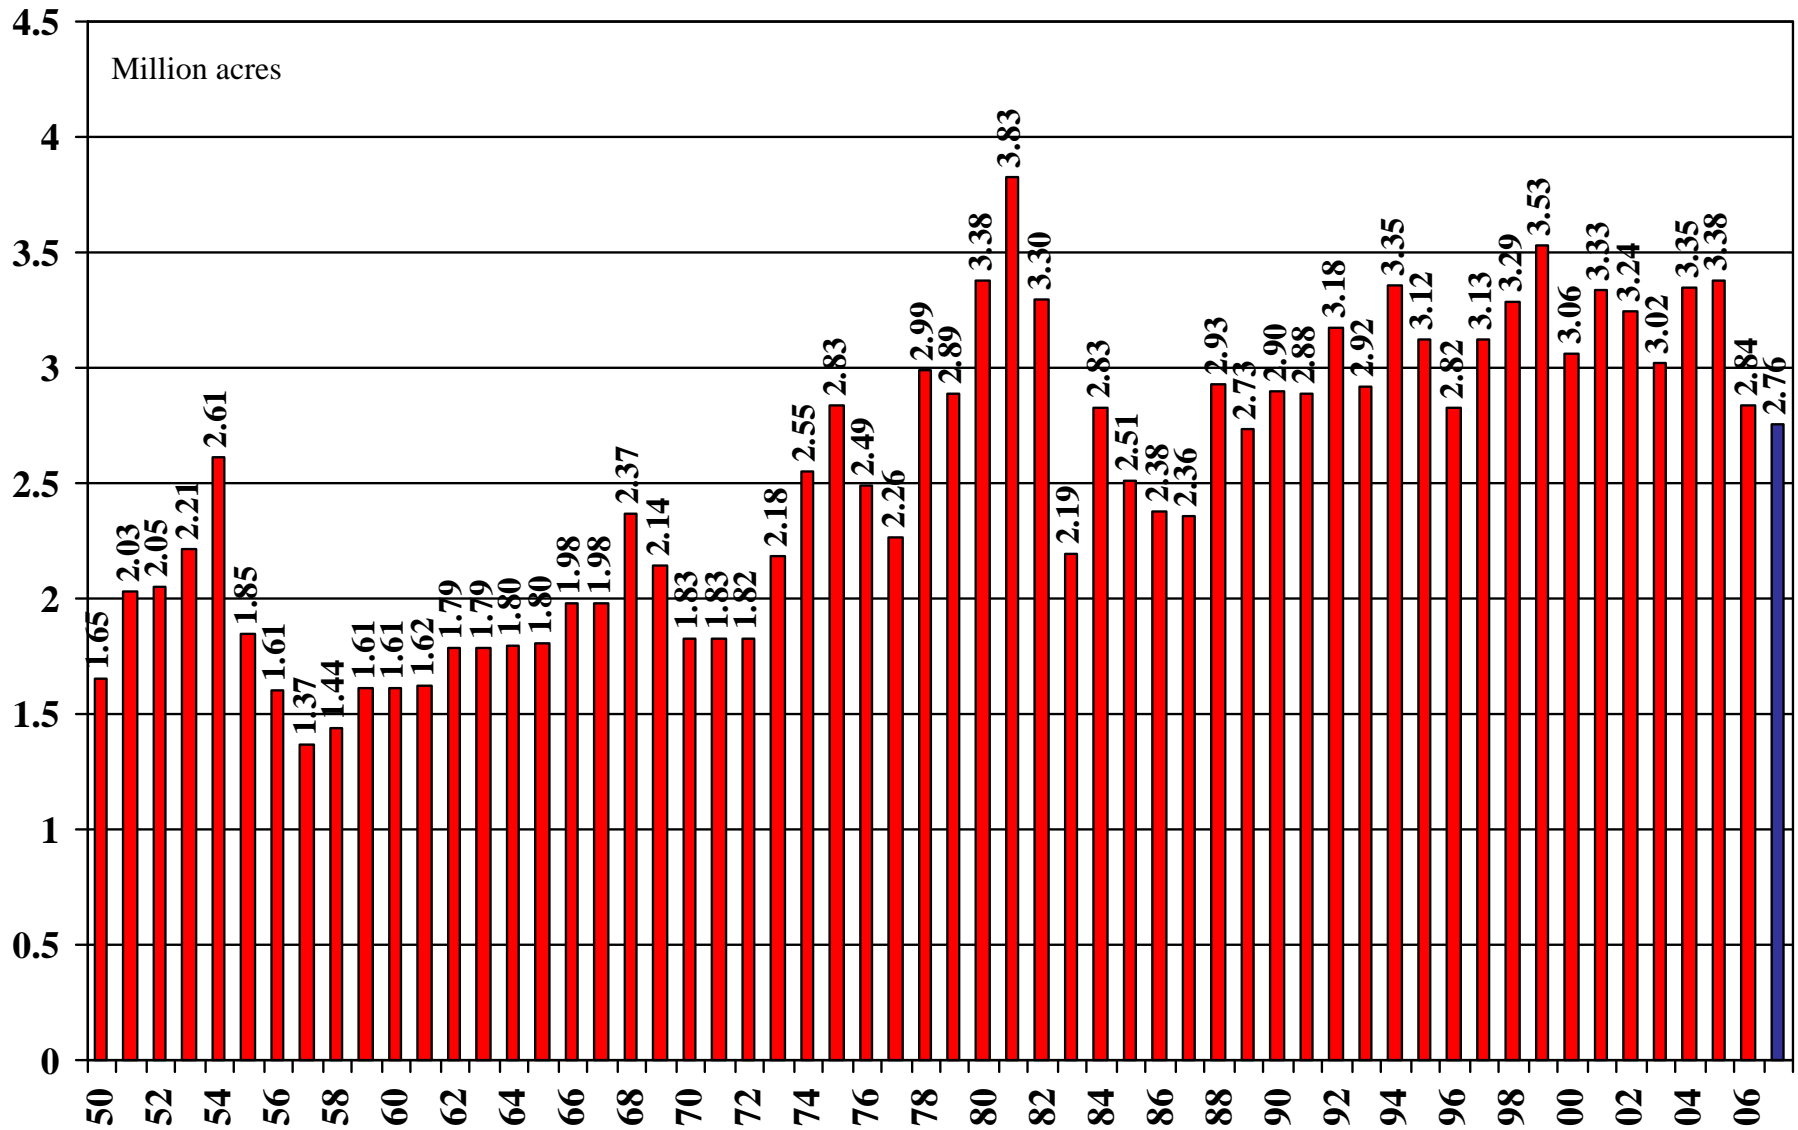

U.S. All Rice Production & Price 1950/51 – 2007/08

U.S. All Rice Production & Price 1970/71 – 2007/08

U.S. Rice

Supply and Demand Estimates

April 9, 2008

U.S. All Rice Supply 1999/00 – 2007/08

Average Farm Price (\$/cwt): 2005/06 \$7.65, 2006/07 \$9.96, & 2007/08 \$12.05 to \$12.35

Source: [USDA World Supply and Demand Estimates](#) and [Rice Yearbook](#)

U.S. All Rice Use and Ending Stocks 1999/00 – 2007/08

Source: [USDA World Supply and Demand Estimates](#) and [Rice Yearbook](#)

U.S. Long Grain Rice Supply 1999/00 – 2007/08

U.S. Long Grain Rice Use and Ending Stocks 1999/00 – 2007/08

U.S. Medium and Short Grain Rice Supply 1999/00 – 2007/08

U.S. Medium and Short Grain Rice Use and Ending Stocks 1999/00 – 2007/08

U.S. All Rice

Supply and Demand Estimates

April 9, 2008

U.S. All Rice Planted Acres 1950/51 – 2007/08

Source: [USDA World Supply and Demand Estimates](#) and [USDA PS & D Data Set](#)

U.S. All Rice Harvested Acres 1950/51 – 2007/08