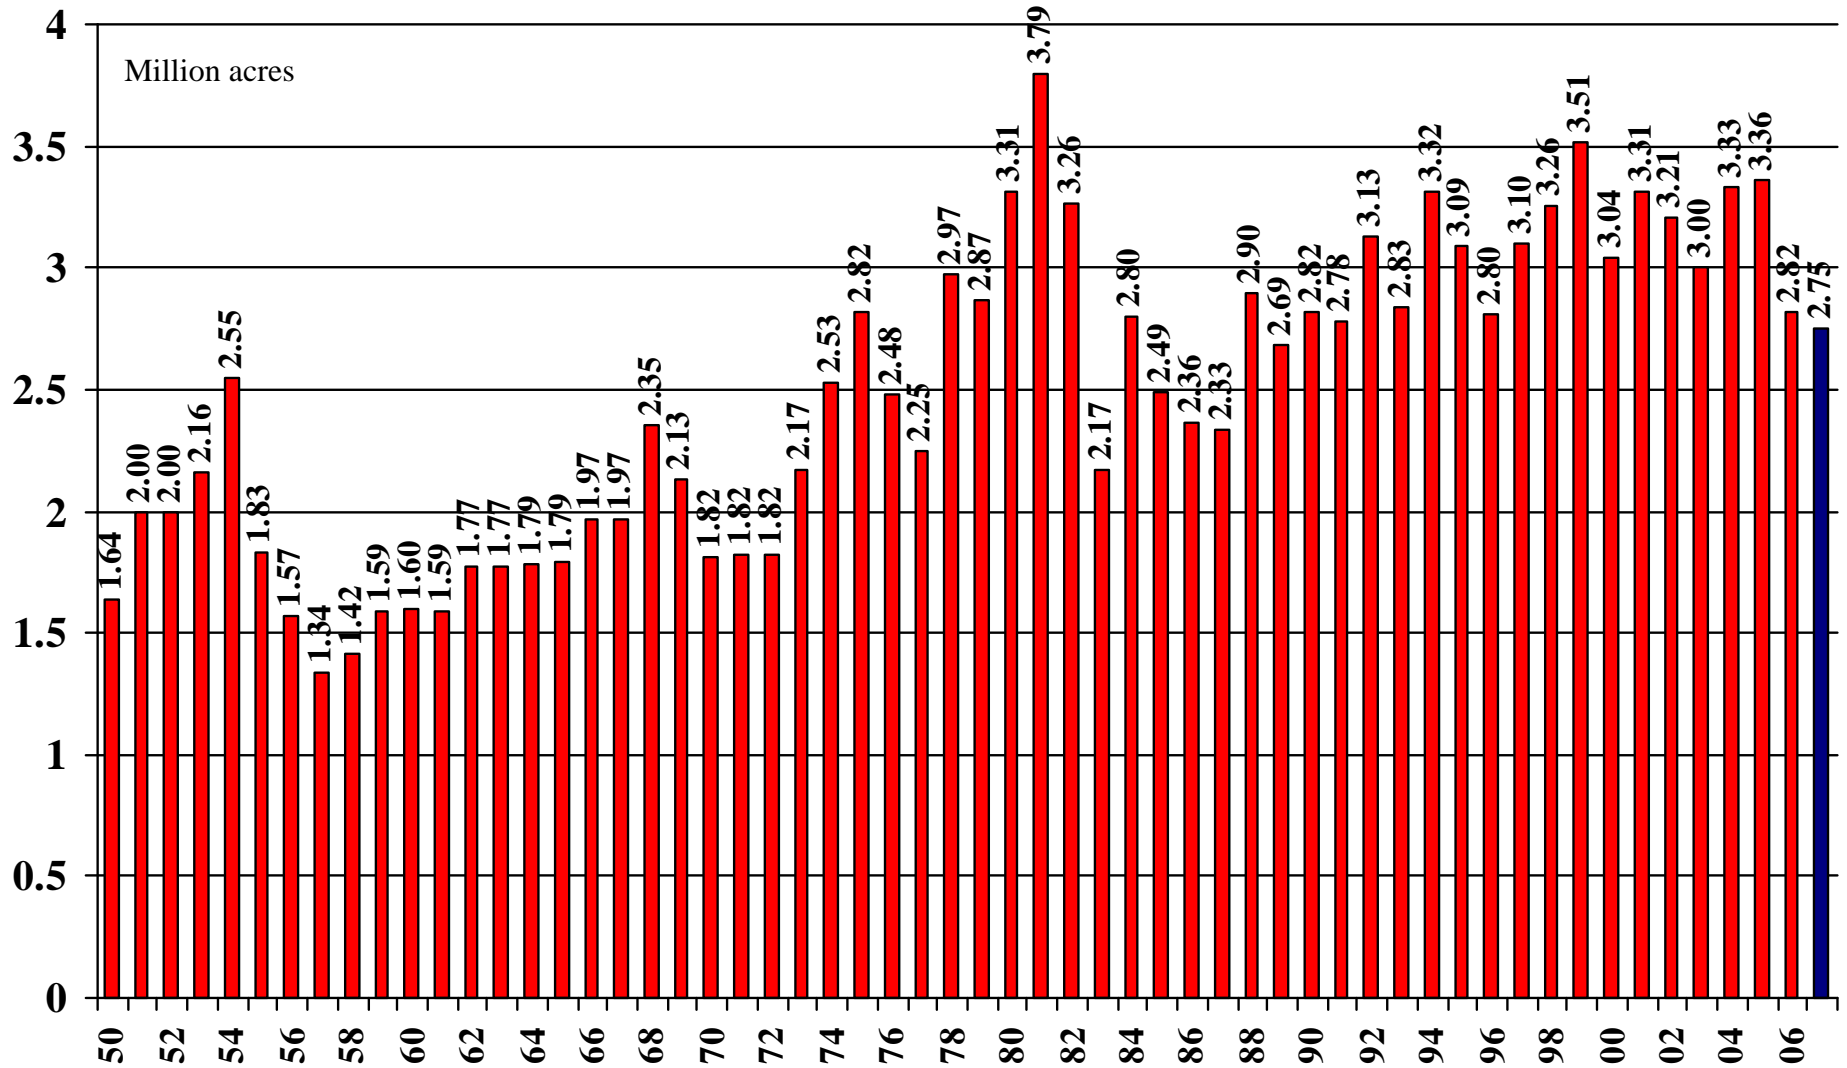

U.S. All Rice Production & Price 1950/51 – 2007/08

U.S. All Rice Production & Price 1970/71 – 2007/08

U.S. Rice

Supply and Demand Estimates

April 9, 2008

U.S. All Rice Supply 1999/00 – 2007/08

Average Farm Price (\$/cwt): 2005/06 \$7.65, 2006/07 \$9.96, & 2007/08 \$12.05 to \$12.35

U.S. Long Grain Rice Supply 1999/00 – 2007/08

U.S. Long Grain Rice Use and Ending Stocks 1999/00 – 2007/08

U.S. Medium and Short Grain Rice Supply 1999/00 – 2007/08

U.S. Medium and Short Grain Rice Use and Ending Stocks 1999/00 – 2007/08

U.S. All Rice

Supply and Demand Estimates

April 9, 2008

U.S. All Rice Planted Acres 1950/51 – 2007/08

Source: [USDA World Supply and Demand Estimates](#) and [USDA PS & D Data Set](#)

U.S. All Rice Harvested Acres 1950/51 – 2007/08

U.S. All Rice Yield 1950/51 – 2007/08

Source: [USDA World Supply and Demand Estimates](#) and [Rice Yearbook](#)

U.S. All Rice Beginning Stocks 1970/71 – 2007/08

Source: [USDA World Supply and Demand Estimates](#) and [Rice Yearbook](#)