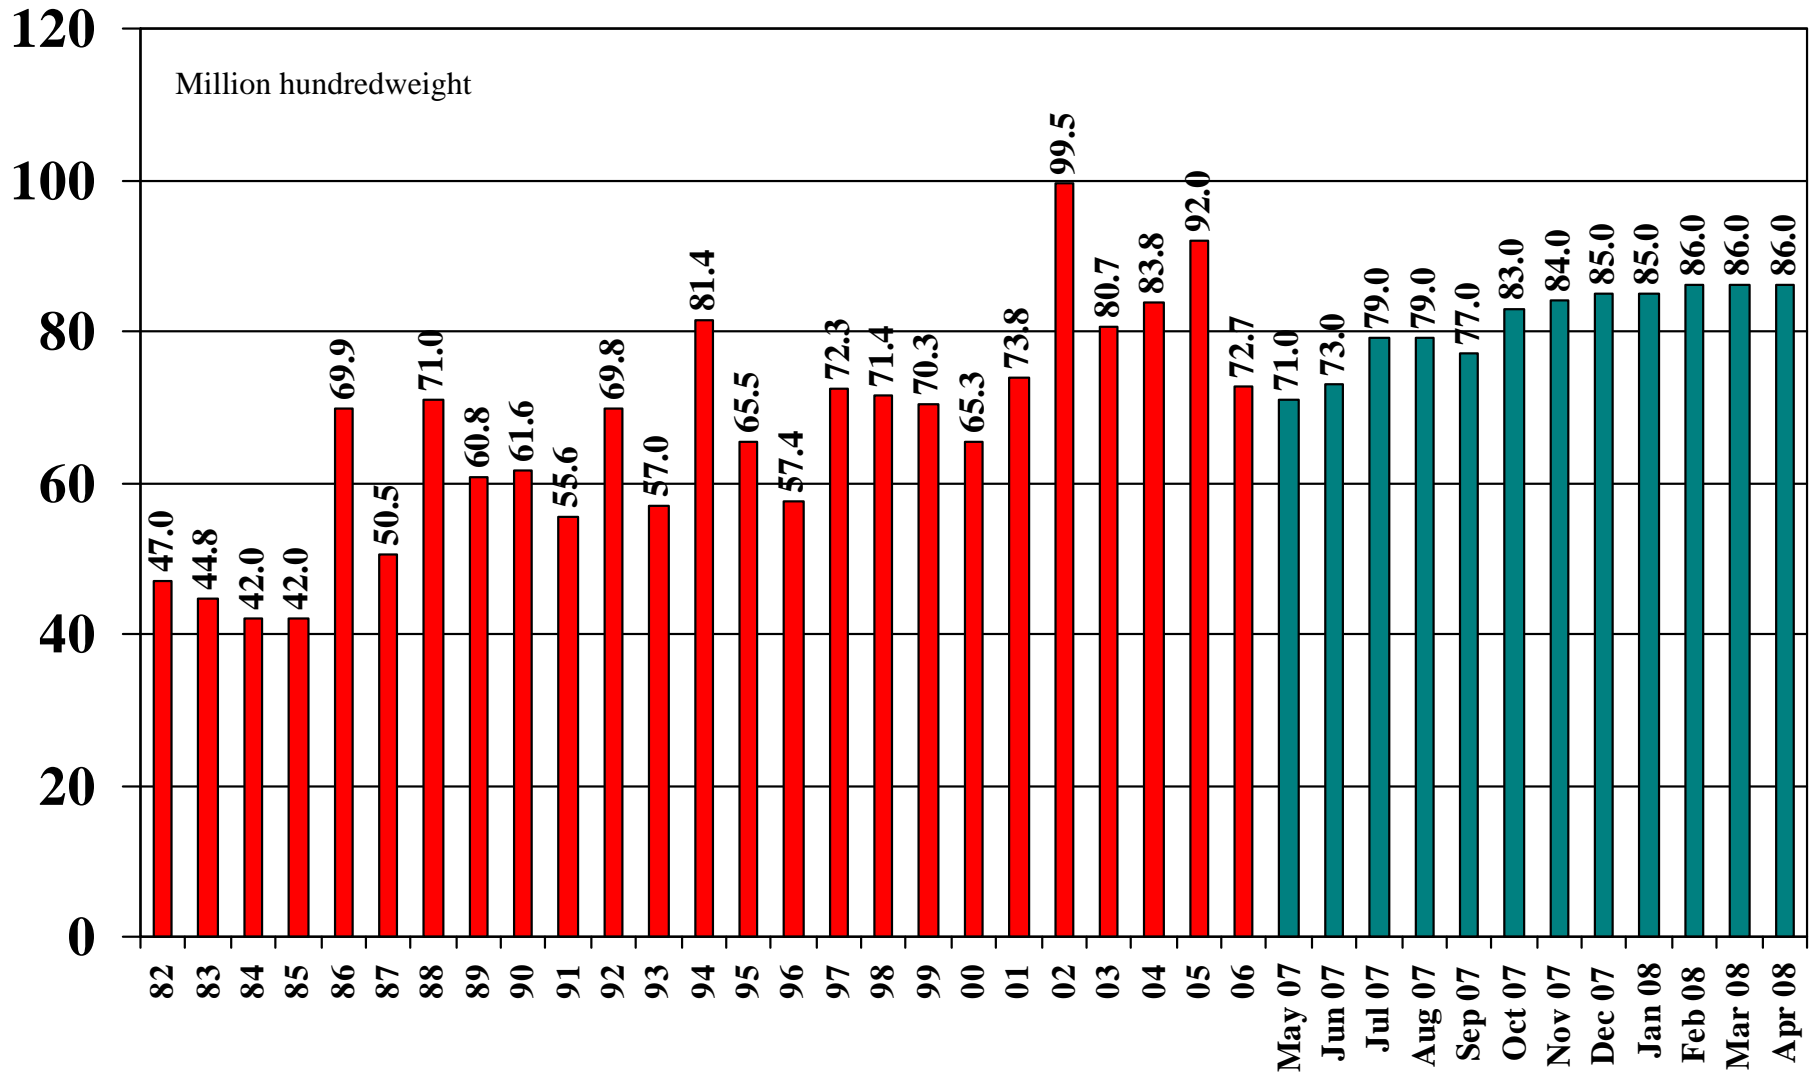

U.S. Long Grain Rice Total Exports 1982/83 – 2007/08