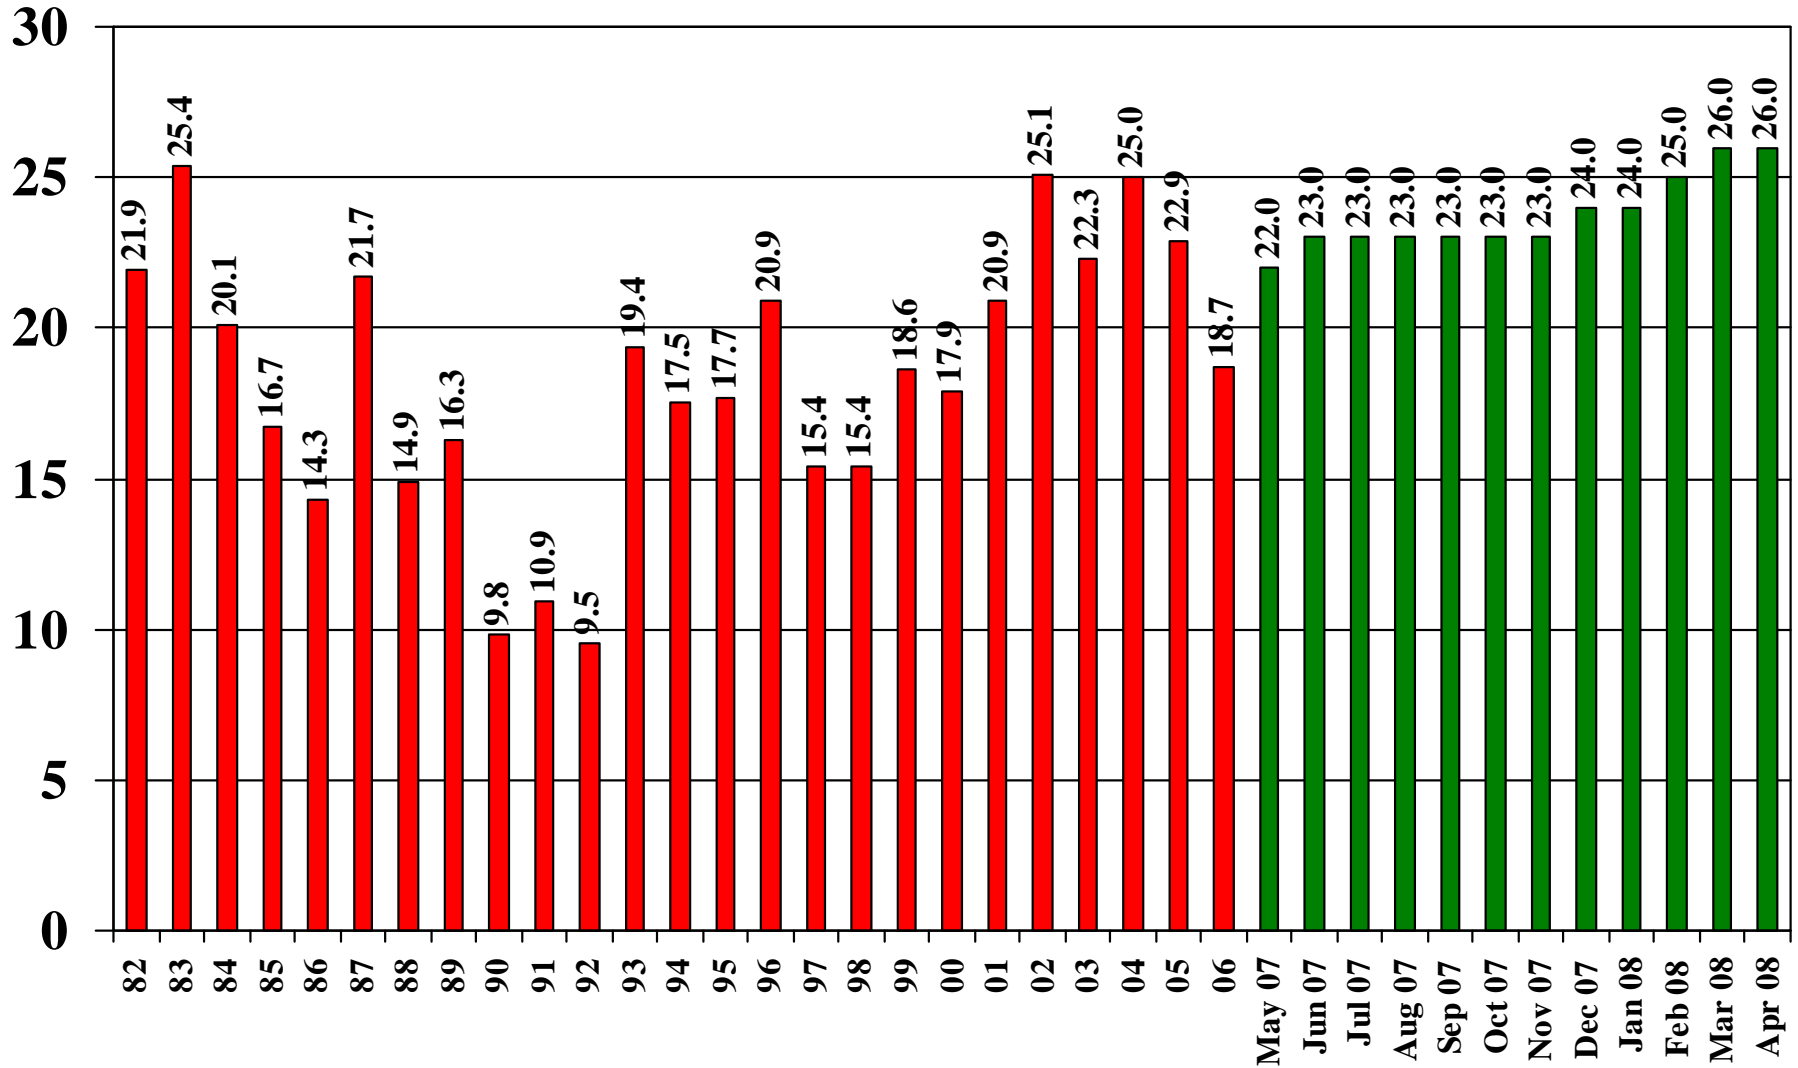

U.S. Medium and Short Grain Rice Total Exports 1982/83 – 2007/08

Million hundredweight