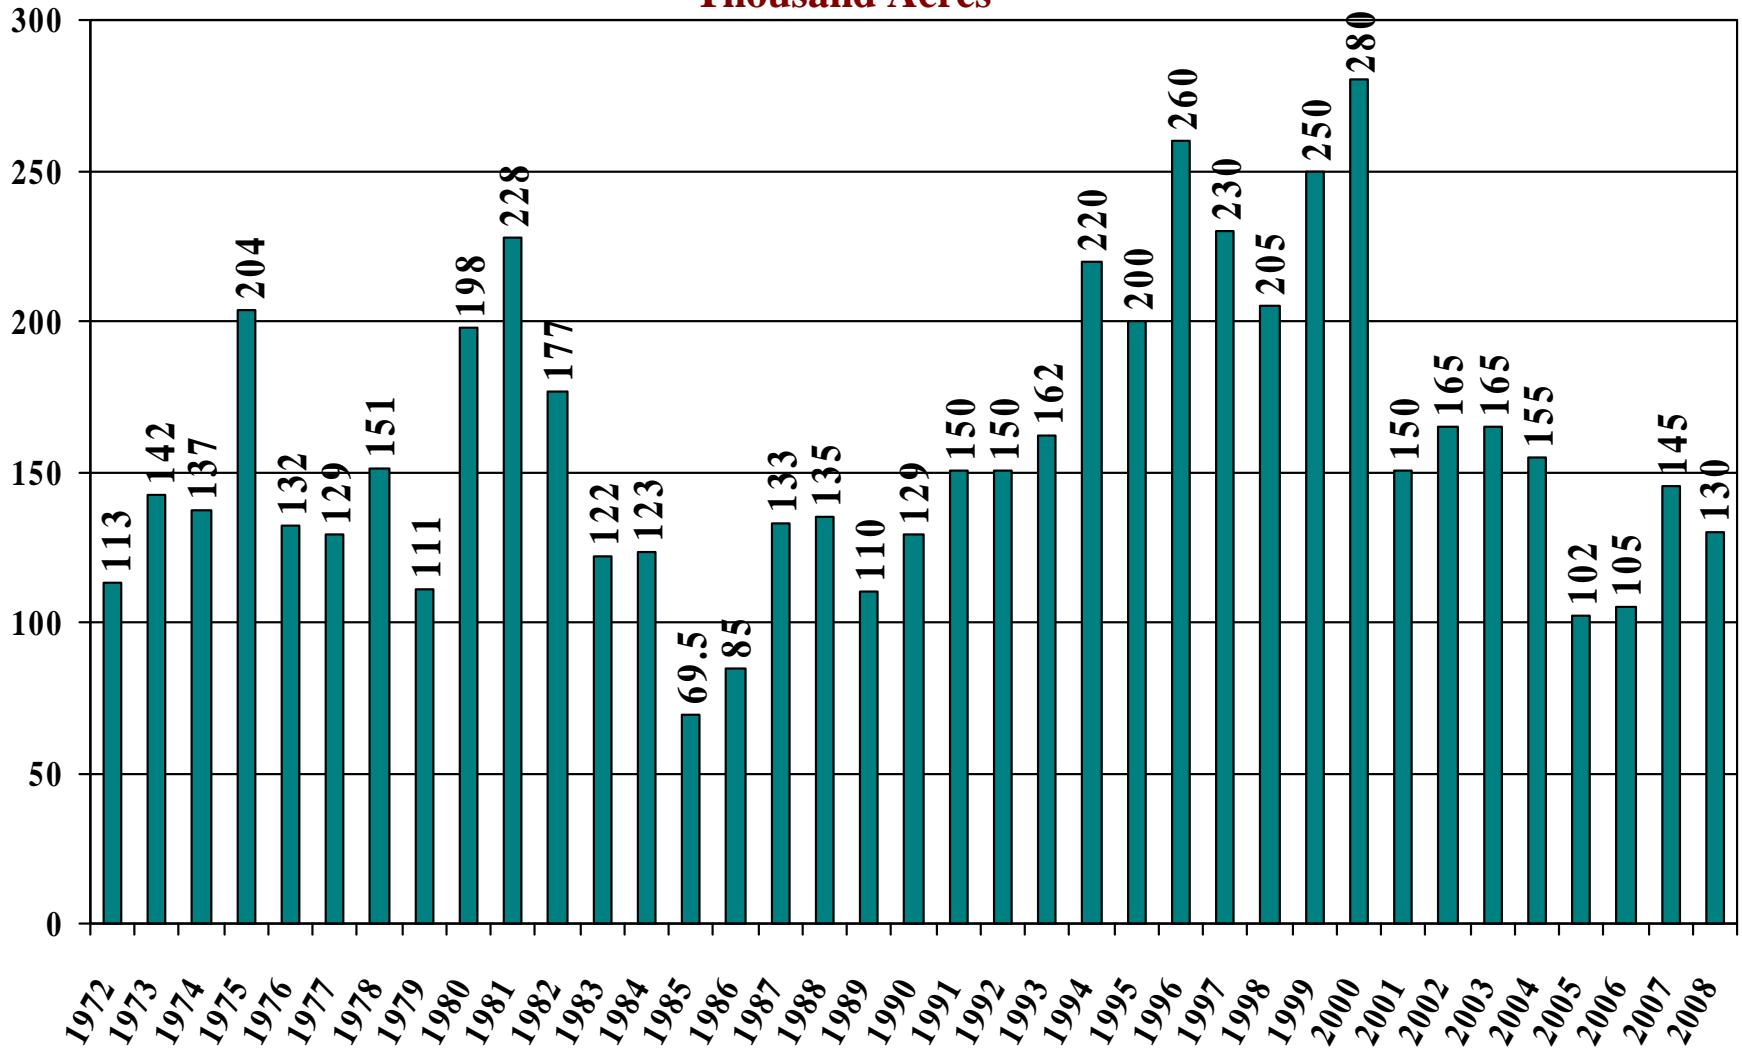

Arkansas Medium Grain Rice

Planted Acres 1972 – 2007 and Prospective Planting 2008

Thousand Acres