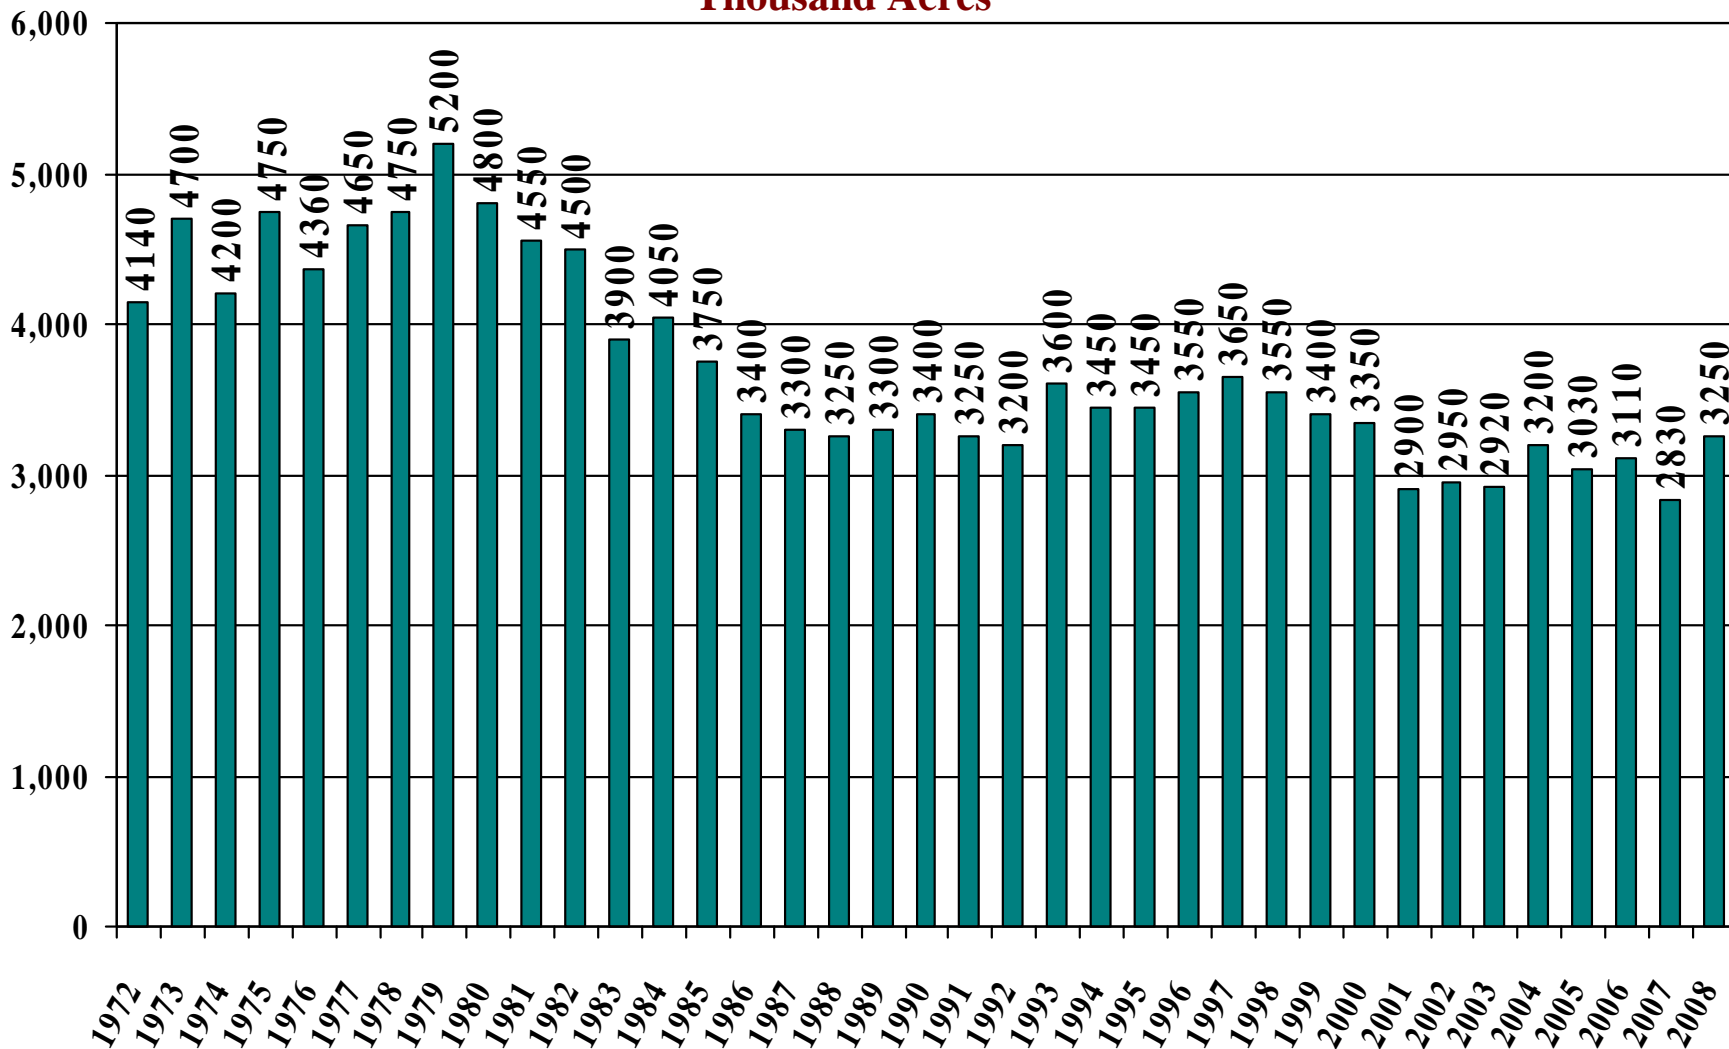

Arkansas Soybeans

Planted Acres 1972 – 2007 and Prospective Planting 2008

Thousand Acres