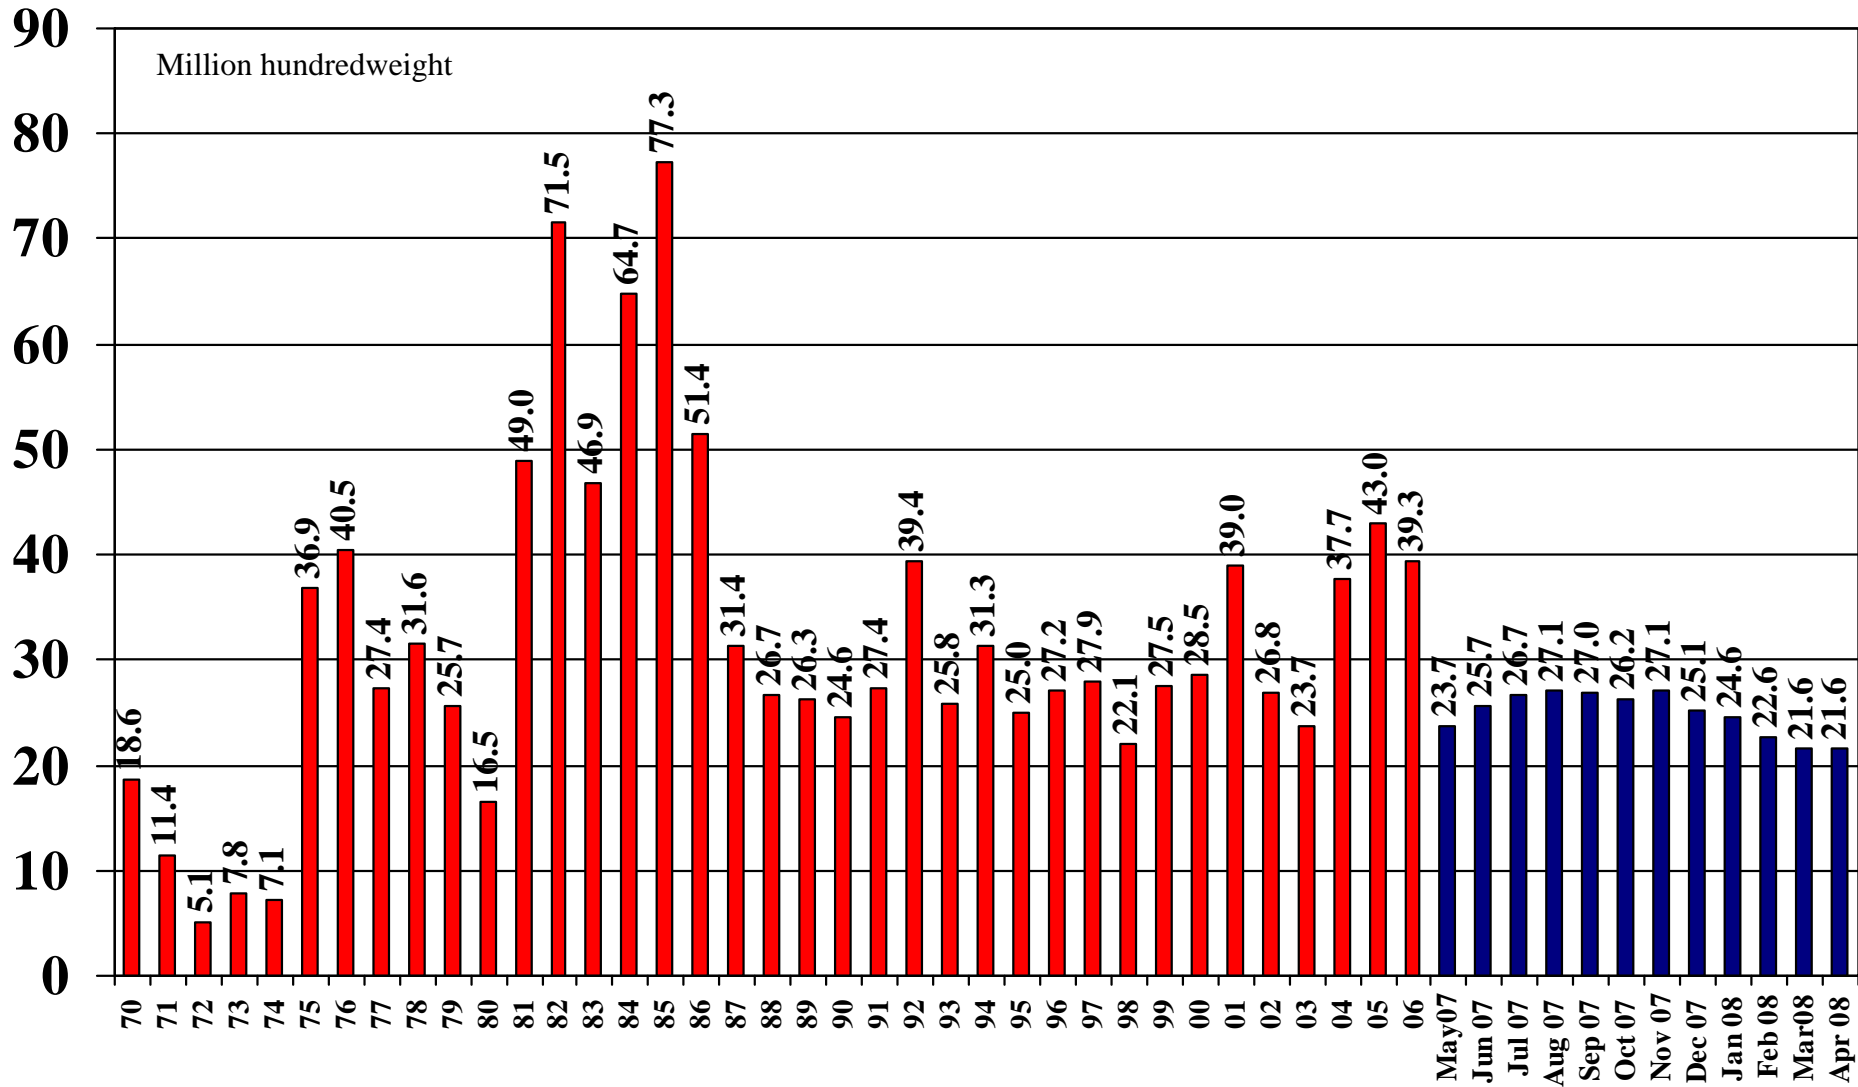

U.S. All Rice Ending Stocks 1970/71 – 2007/08

Source: [USDA World Supply and Demand Estimates](#) and [Rice Yearbook](#)