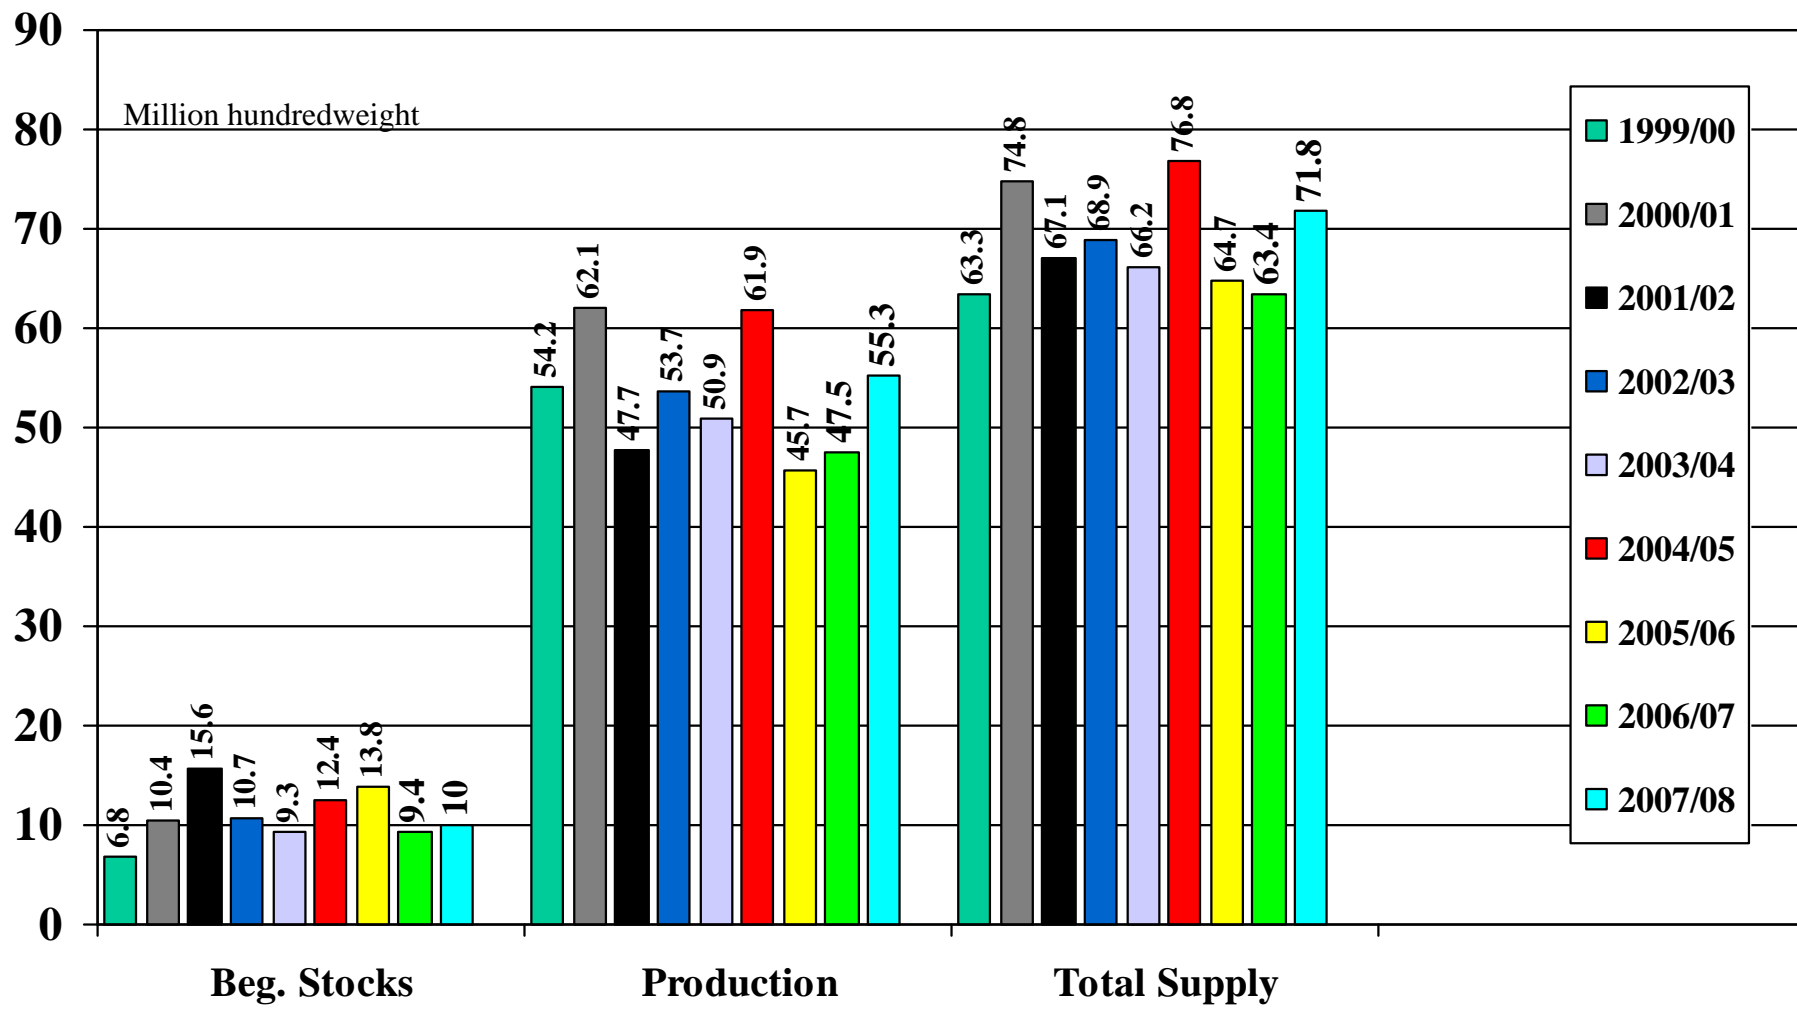

U.S. All Rice Production & Price 1950/51 – 2007/08

U.S. All Rice Production & Price 1970/71 – 2007/08

U.S. Rice

Supply and Demand Estimates

April 9, 2008

U.S. All Rice Supply 1999/00 – 2007/08

Average Farm Price (\$/cwt): 2005/06 \$7.65, 2006/07 \$9.96, & 2007/08 \$12.05 to \$12.35

Source: [USDA World Supply and Demand Estimates](#) and [Rice Yearbook](#)

U.S. All Rice Use and Ending Stocks 1999/00 – 2007/08

Source: [USDA World Supply and Demand Estimates](#) and [Rice Yearbook](#)

U.S. Long Grain Rice Supply 1999/00 – 2007/08

U.S. Long Grain Rice Use and Ending Stocks 1999/00 – 2007/08

U.S. Medium and Short Grain Rice Supply 1999/00 – 2007/08

U.S. Medium and Short Grain Rice Use and Ending Stocks 1999/00 – 2007/08

World Rice Rough Production 1978/79 – 2007/08

Millions of Metric Tons

Source: [USDA Foreign Agricultural Service, Grain: World Markets and Trade](#)

World Rice Milled Production 1978/79 – 2007/08

World Rice Trade Calendar Year 1979 – 2008