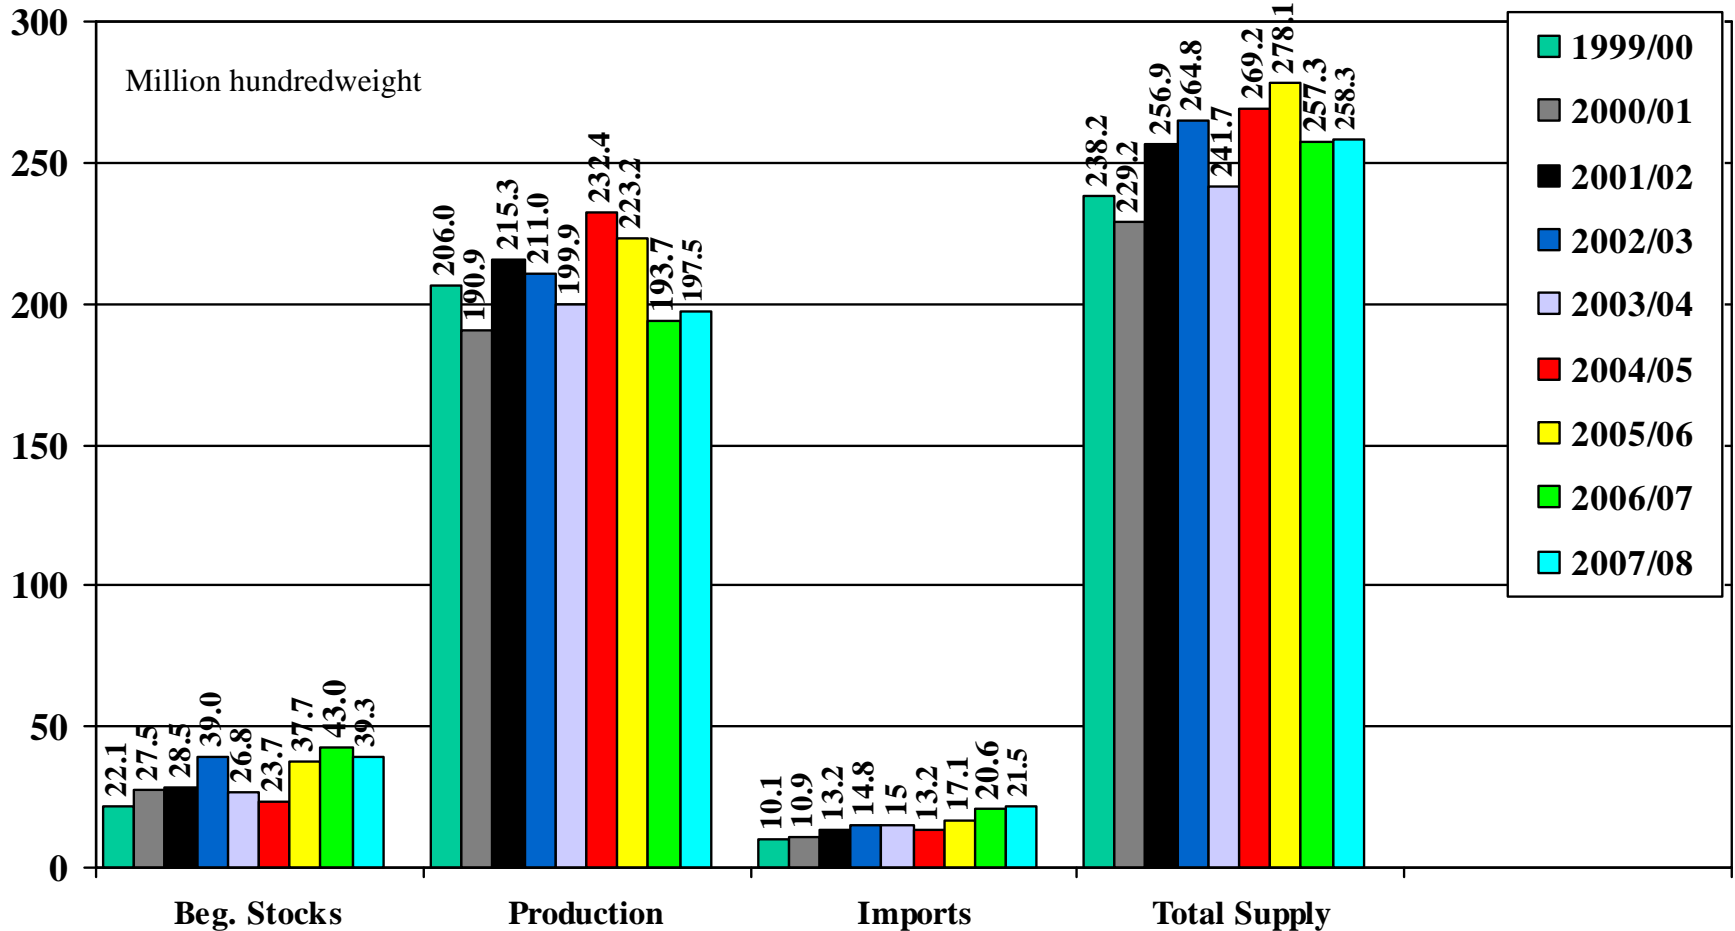

U.S. All Rice Production & Price 1950/51 – 2007/08

U.S. All Rice Production & Price 1970/71 – 2007/08

U.S. Rice

Supply and Demand Estimates

April 9, 2008

U.S. All Rice Supply 1999/00 – 2007/08

Average Farm Price (\$/cwt): 2005/06 \$7.65, 2006/07 \$9.96, & 2007/08 \$12.05 to \$12.35

Source: [USDA World Supply and Demand Estimates](#) and [Rice Yearbook](#)

U.S. All Rice Use and Ending Stocks 1999/00 – 2007/08

Source: [USDA World Supply and Demand Estimates](#) and [Rice Yearbook](#)