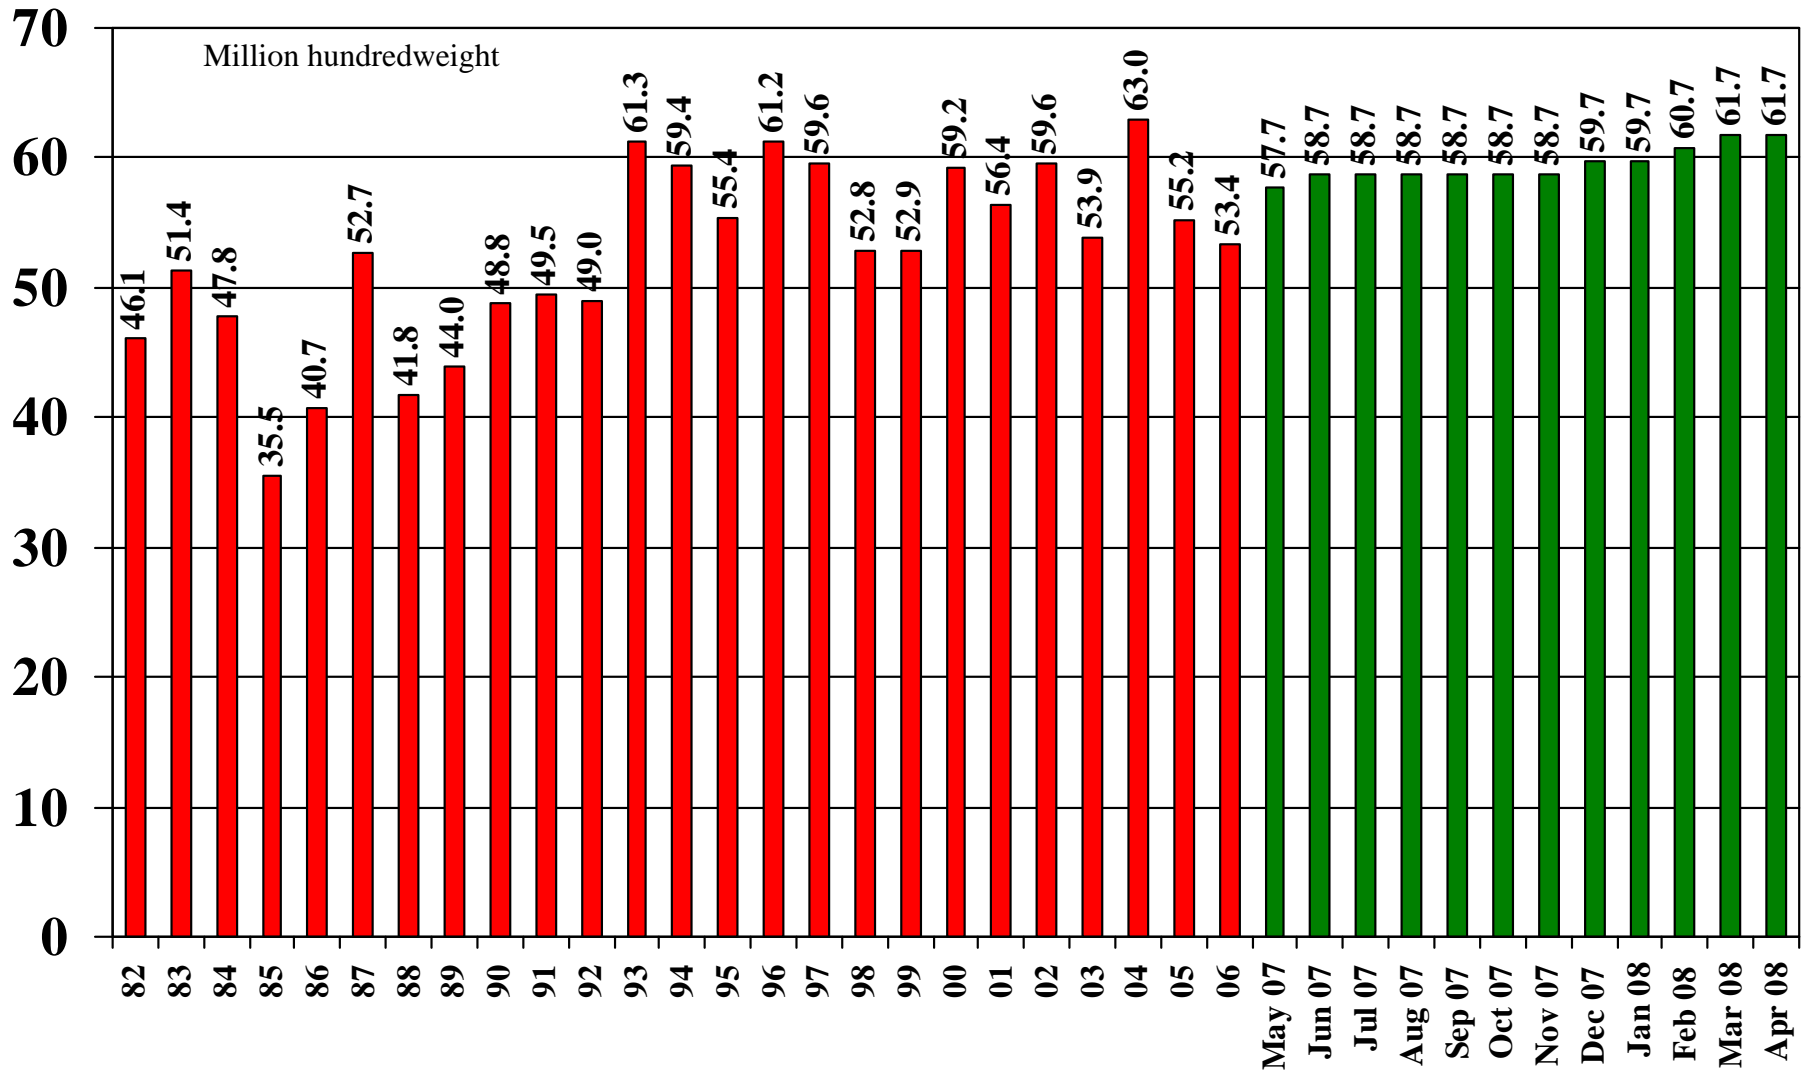

U.S. Medium and Short Grain Rice Total Use 1982/83 – 2007/08