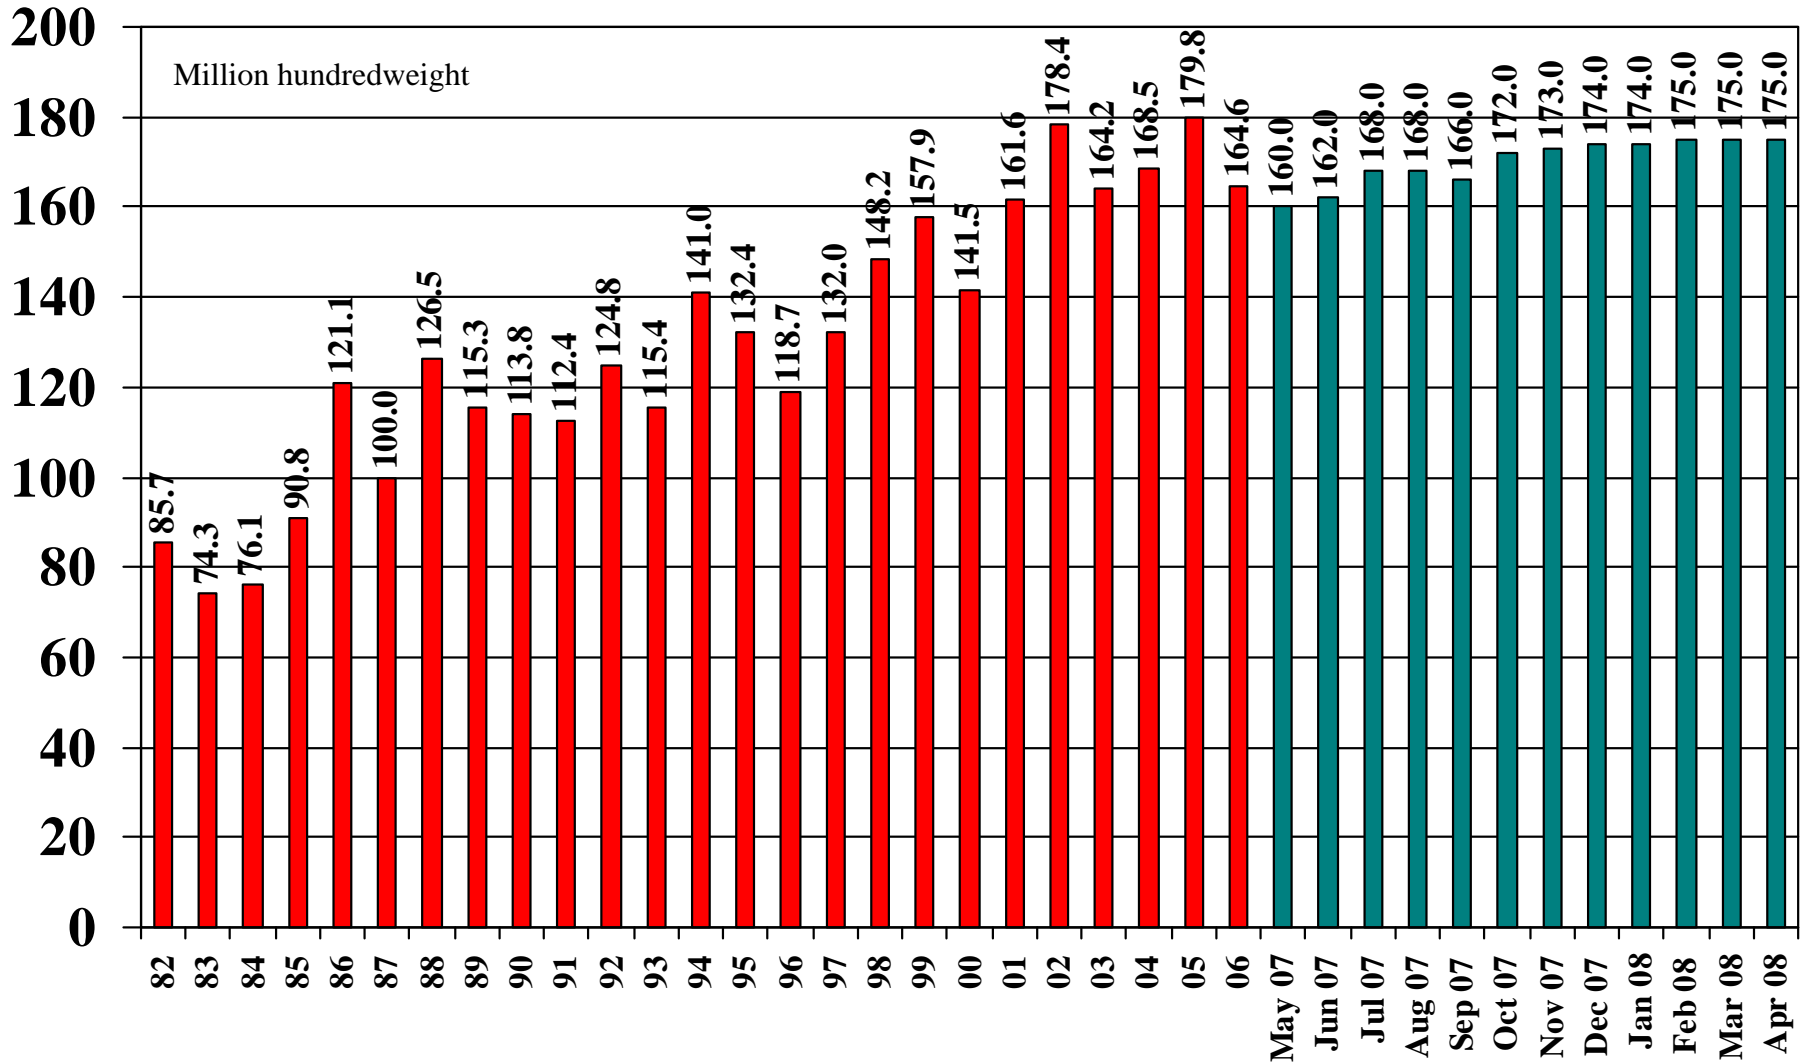

Source: [USDA World Supply and Demand Estimates](#) and [Rice Yearbook](#)

U.S. Long Grain Rice Domestic & Residual 1982/83 – 2007/08

U.S. Long Grain Rice Total Exports 1982/83 – 2007/08

U.S. Long Grain Rice Total Use 1982/83 – 2007/08