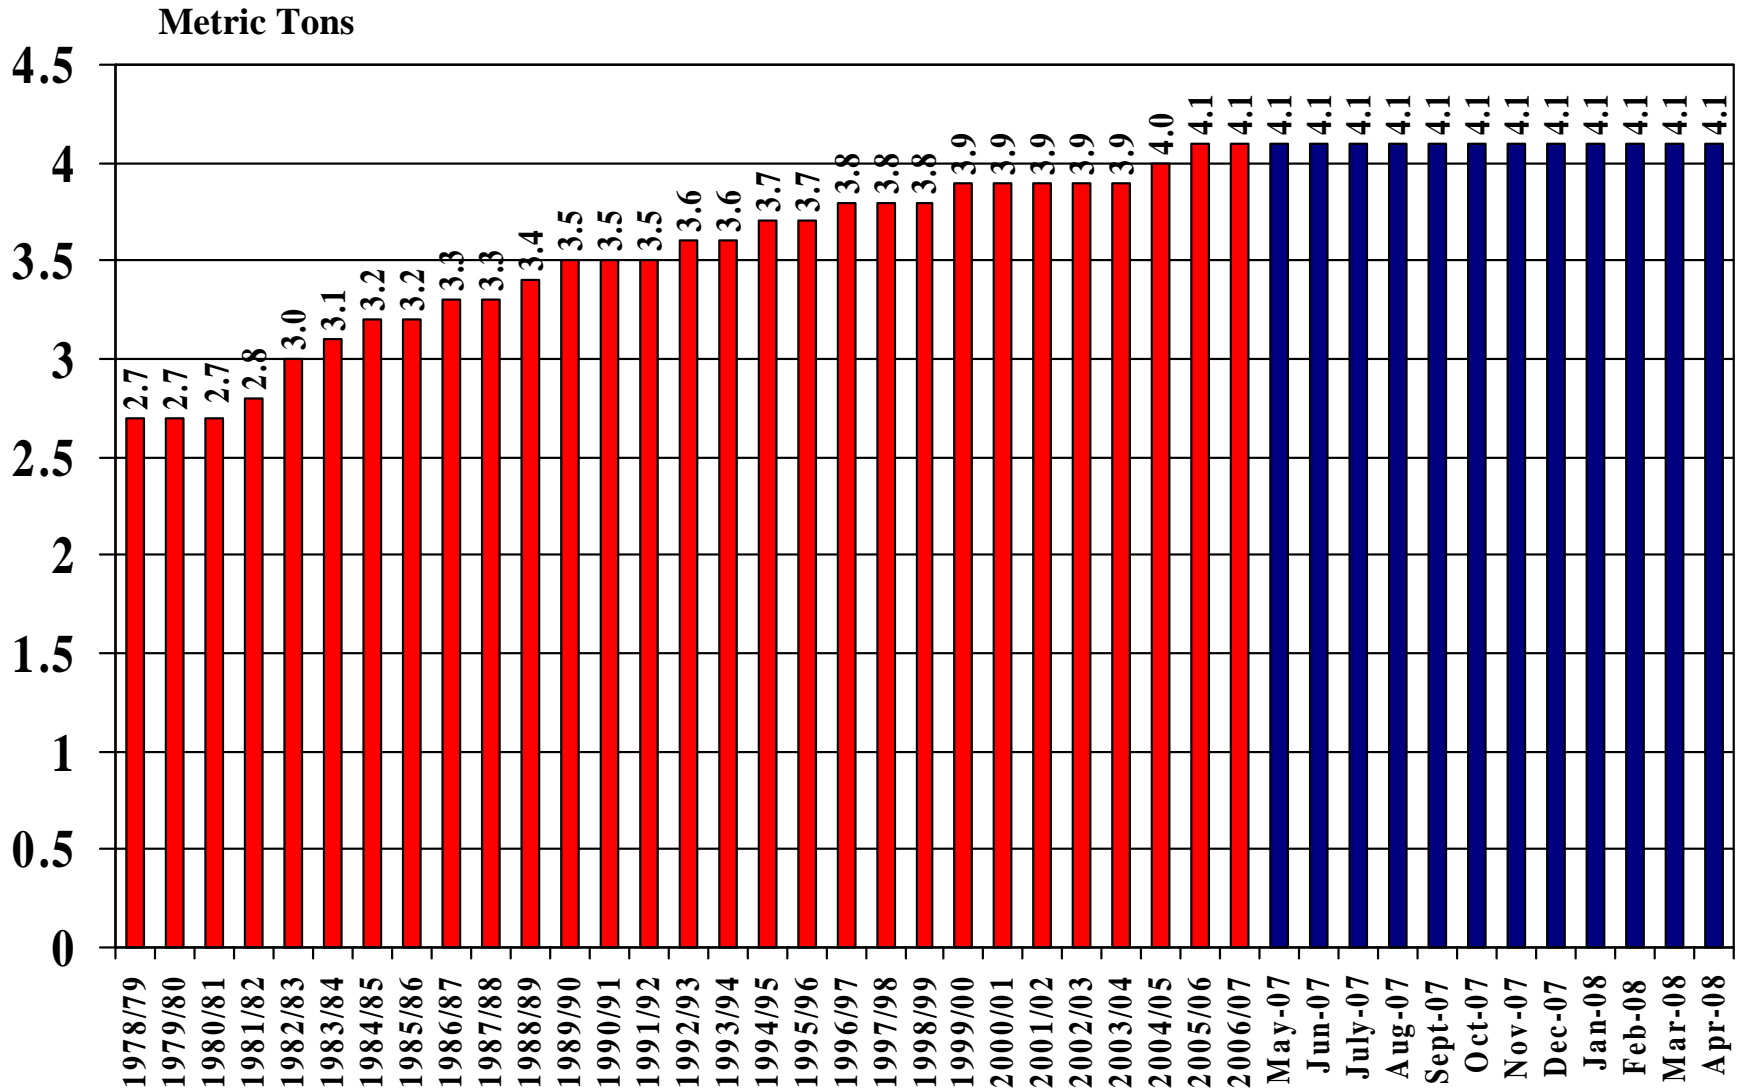

U.S. Medium and Short Grain Rice Ending Stocks 1982/83 – 2007/08

Million hundredweight

World Rice

Supply and Demand Estimates

April 9, 2008

World Rice Area Harvested 1978/79 – 2007/08

World Rice Yield (Rough) 1978/79 – 2007/08