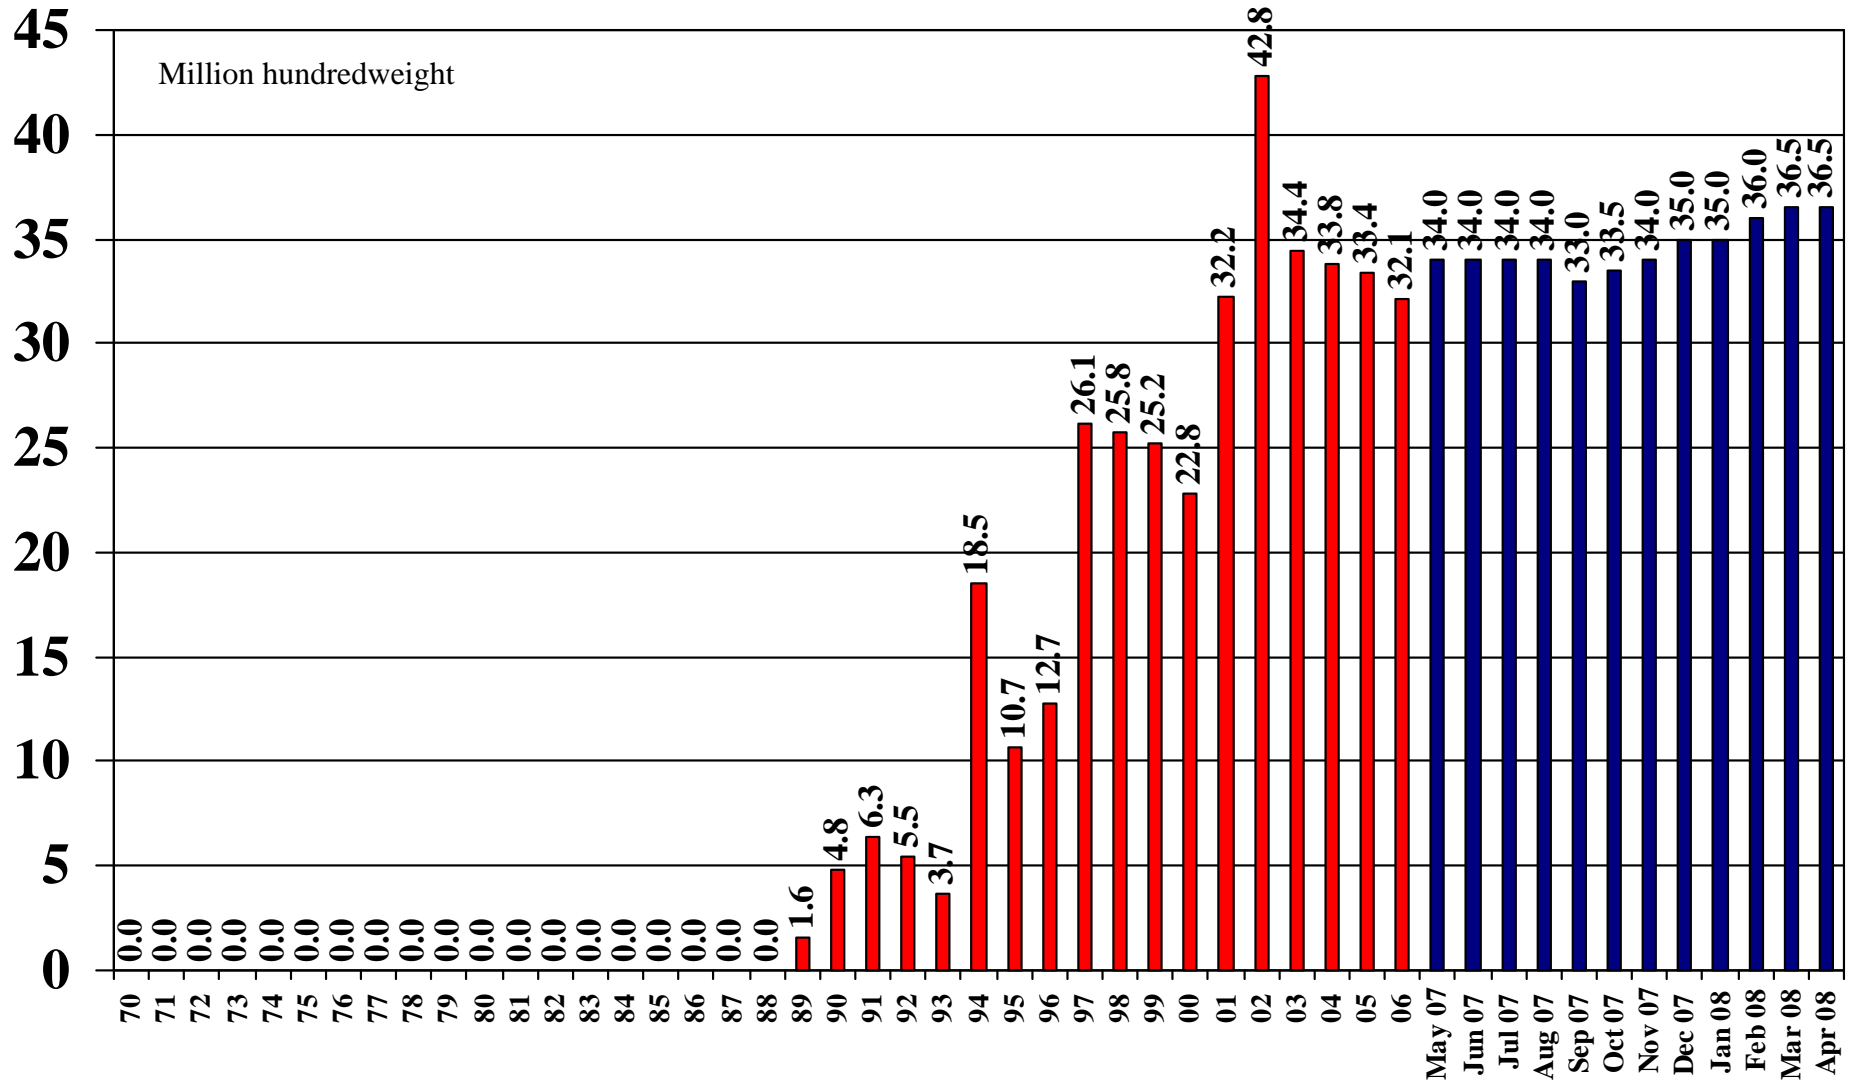

U.S. All Rice Rough Exports 1970/71 – 2007/08

Source: [USDA World Supply and Demand Estimates](#) and [Rice Yearbook](#)