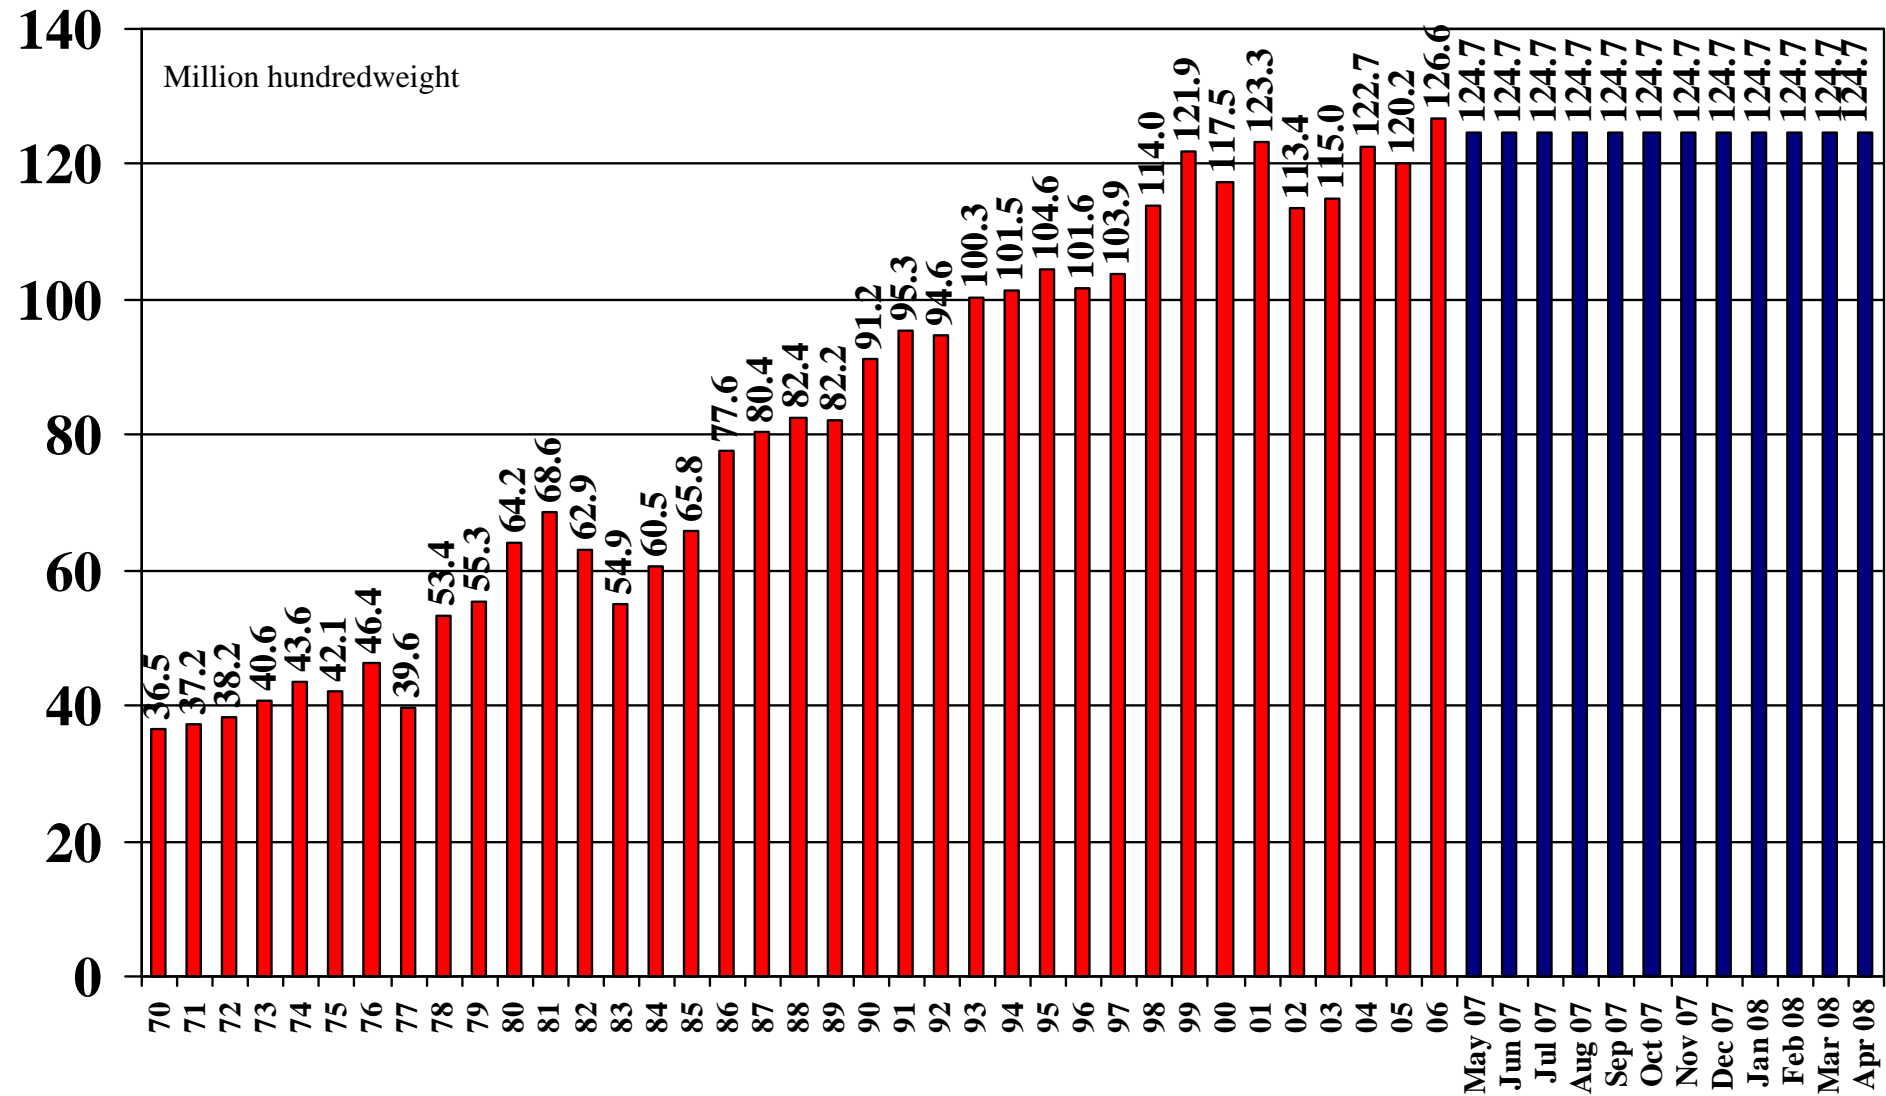

U.S. All Rice Total Domestic and Residual Use 1970/71 – 2007/08

Source: [USDA World Supply and Demand Estimates](#) and [Rice Yearbook](#)