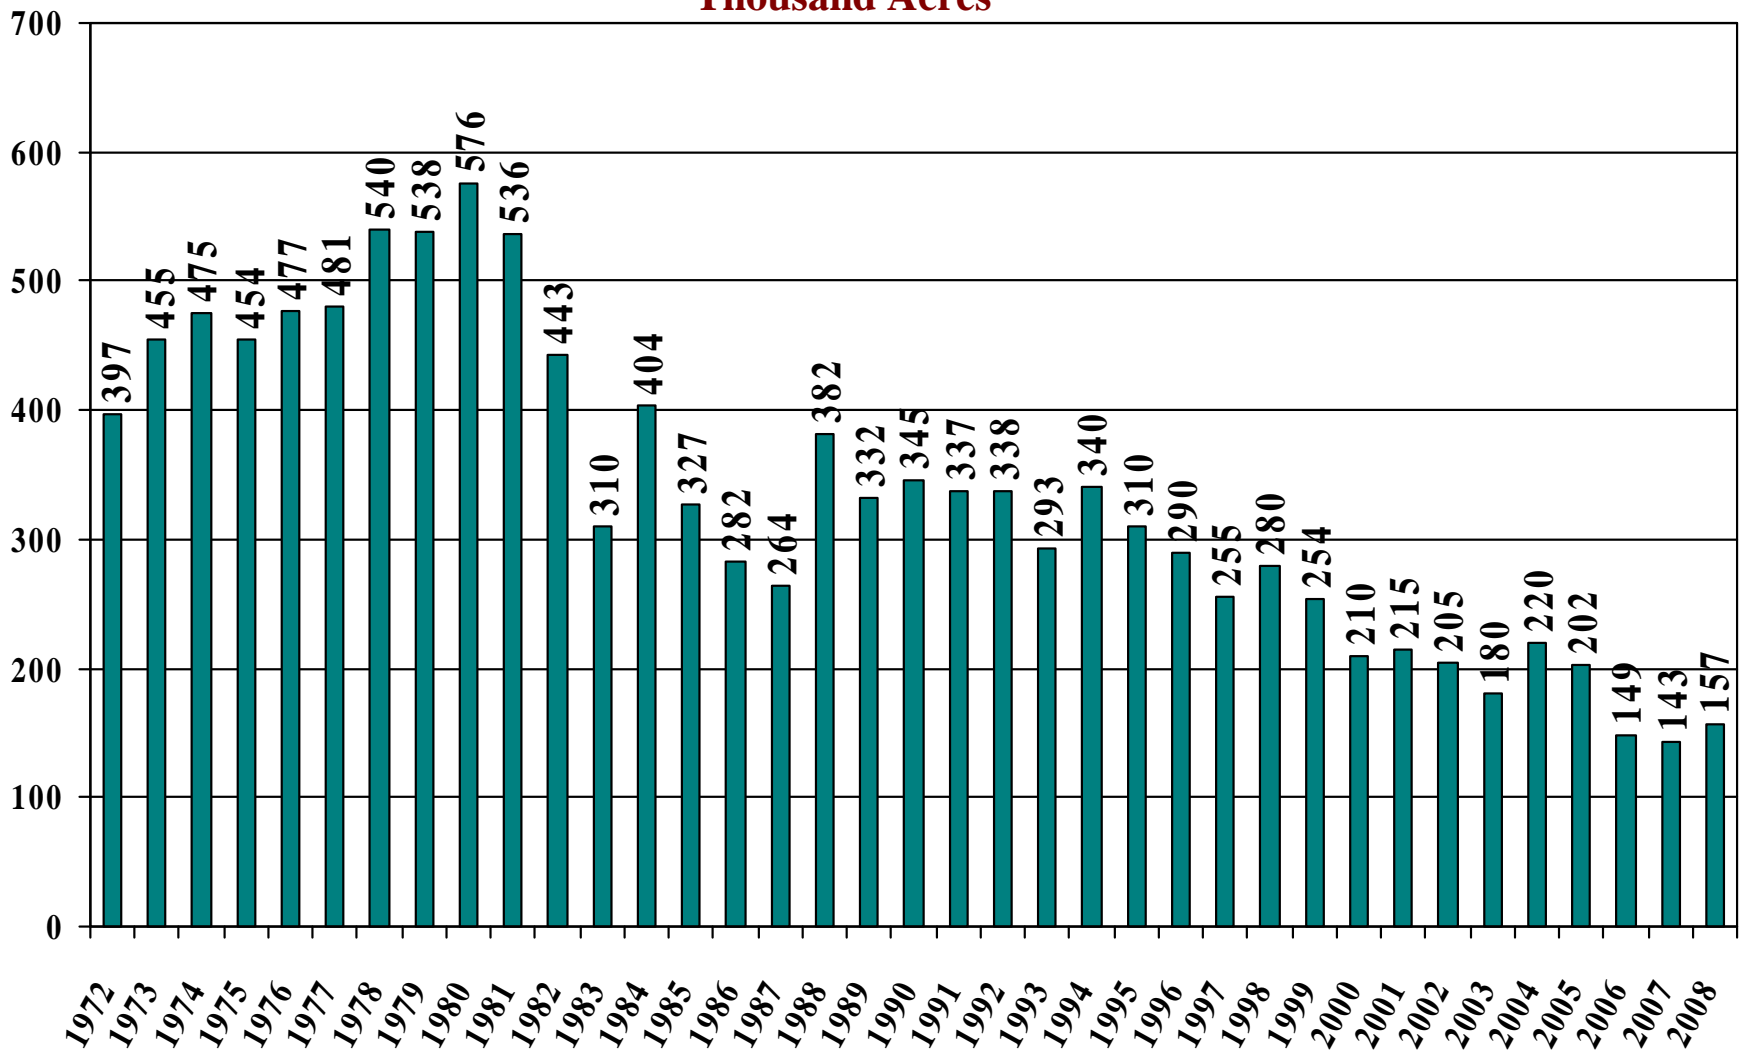

Thousand Acres

Missouri All Rice

Planted Acres 1972 – 2007 and Prospective Planting 2008

Thousand Acres

Texas Long Grain Rice

Planted Acres 1972 – 2007 and Prospective Planting 2008

Thousand Acres

Texas Medium Grain Rice