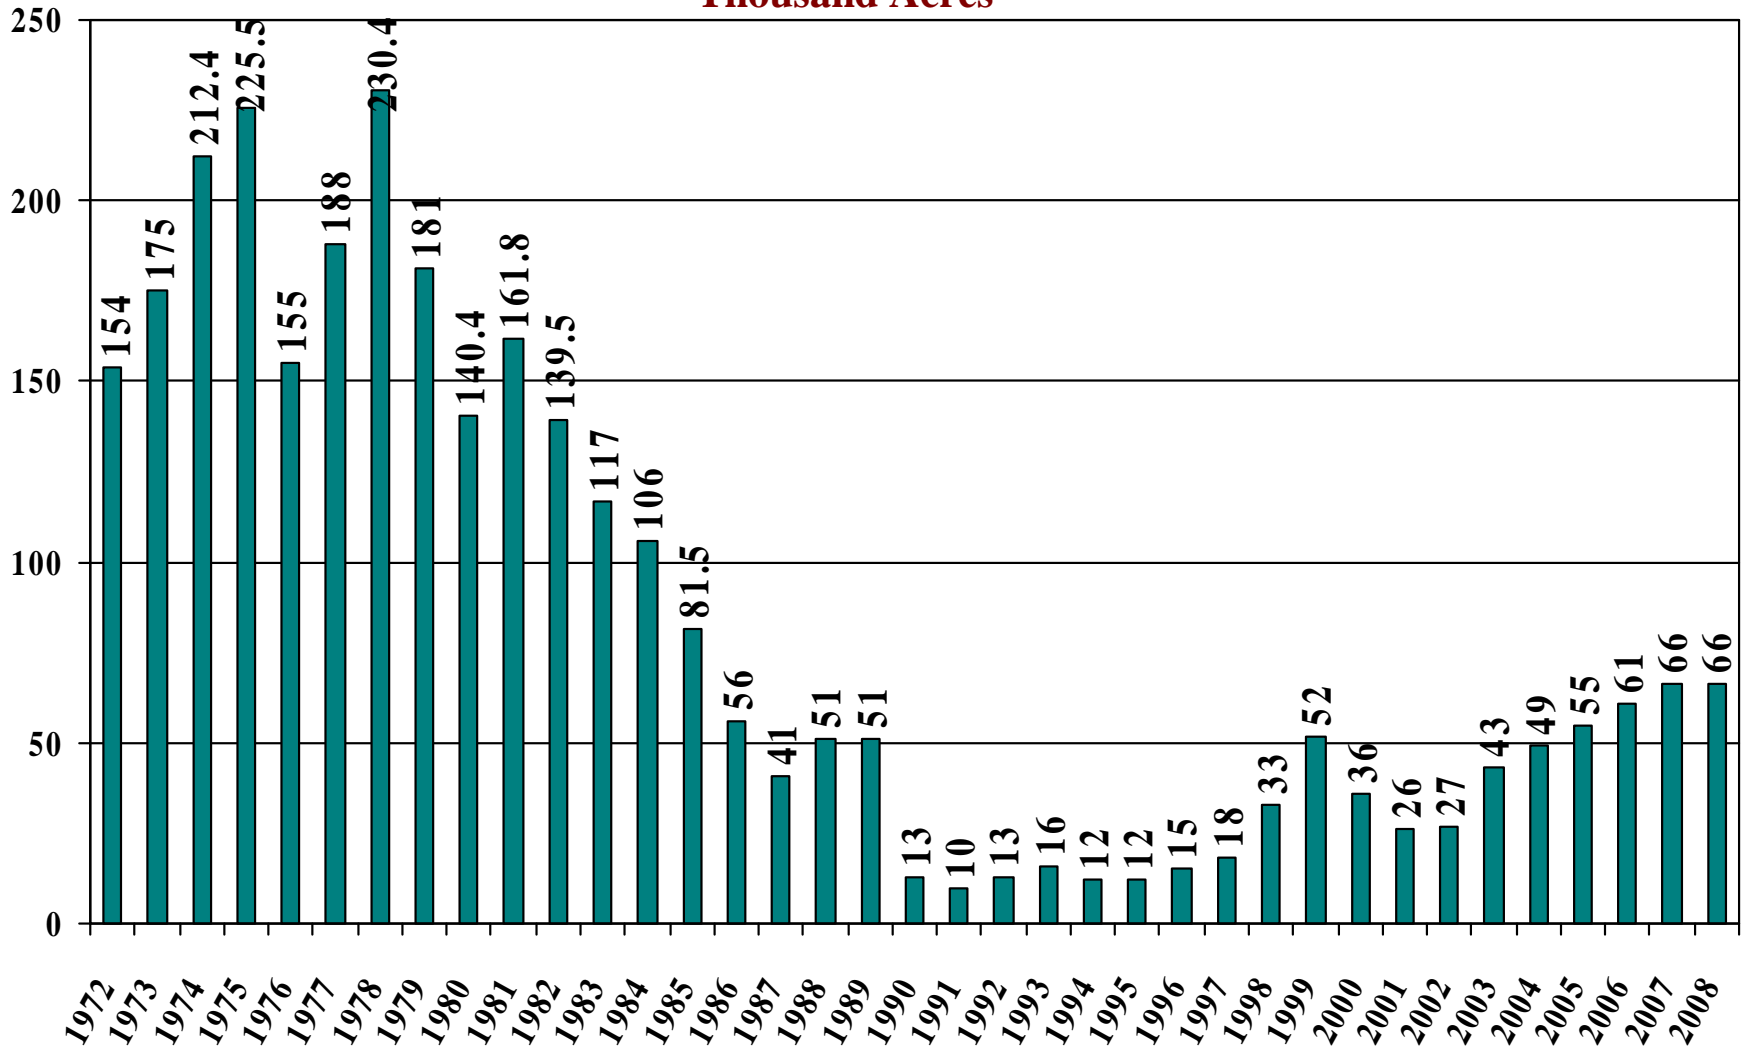

Thousand Acres

United States Medium Grain Rice

Planted Acres 1972 – 2007 and Prospective Planting 2008

Thousand Acres

United States Short Grain Rice

Planted Acres 1972 – 2007 and Prospective Planting 2008

Thousand Acres