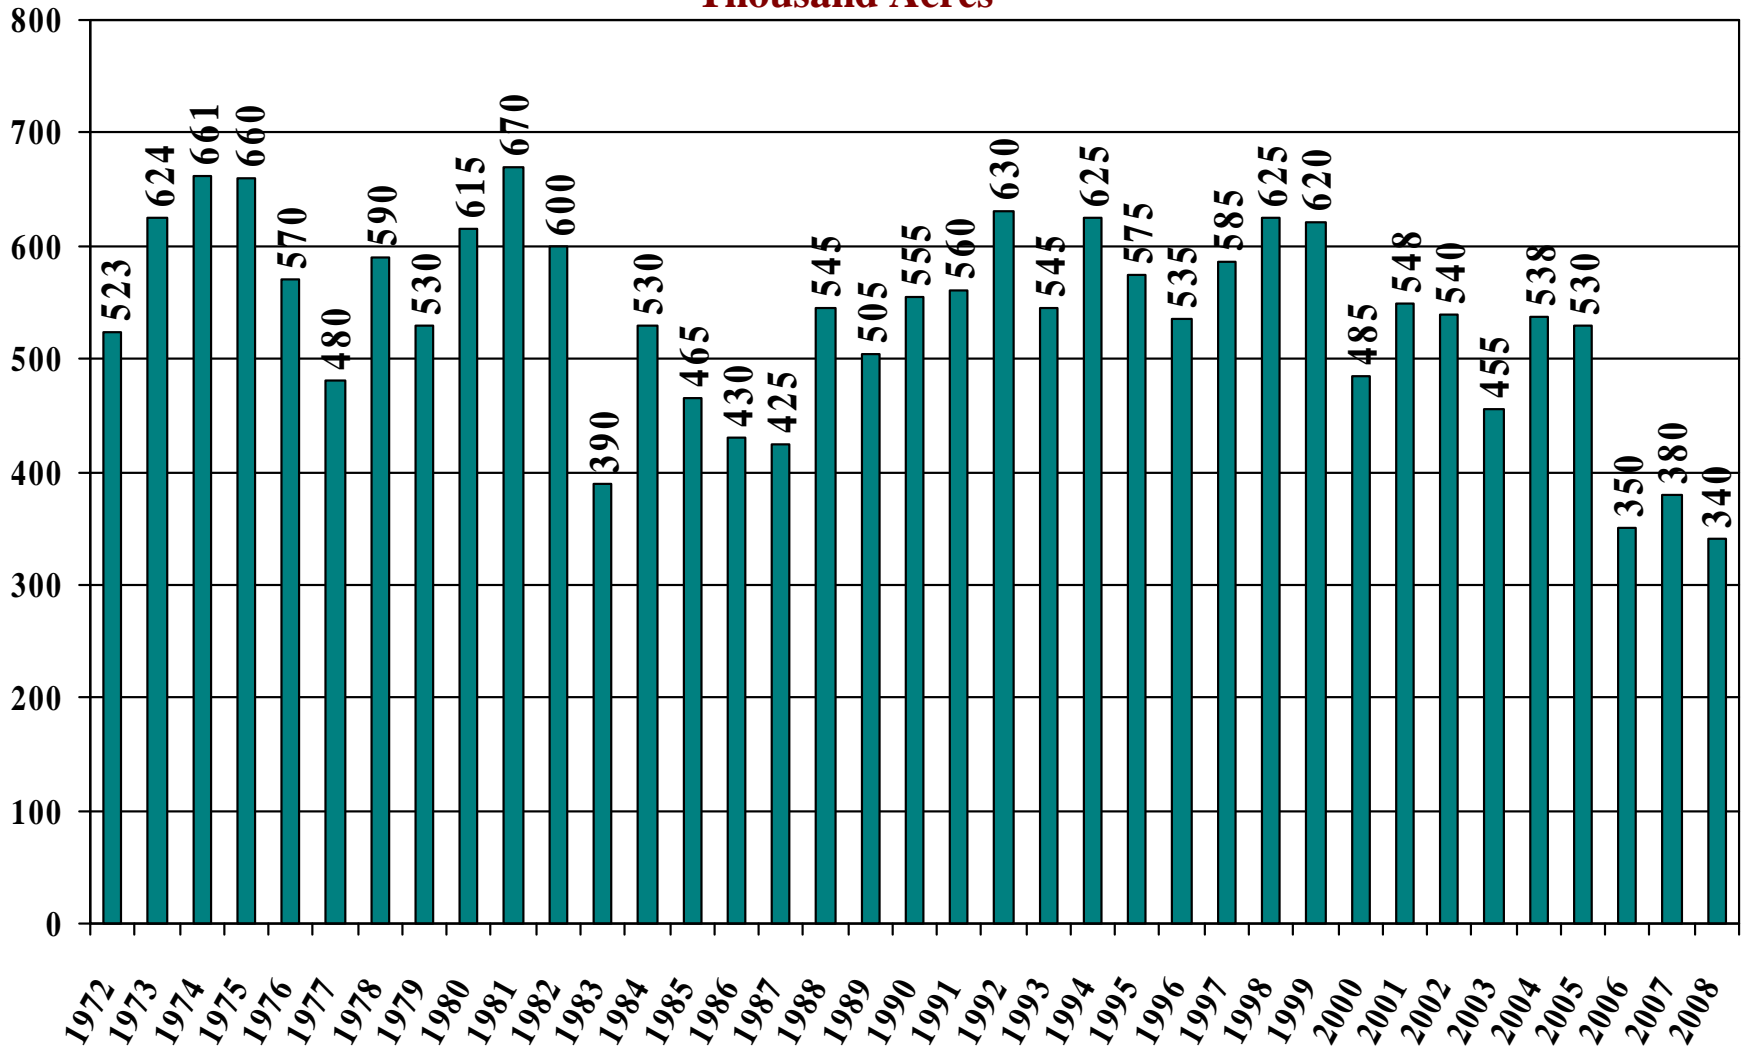

Louisiana All Rice

Planted Acres 1972 – 2007 and Prospective Planting 2008

Thousand Acres