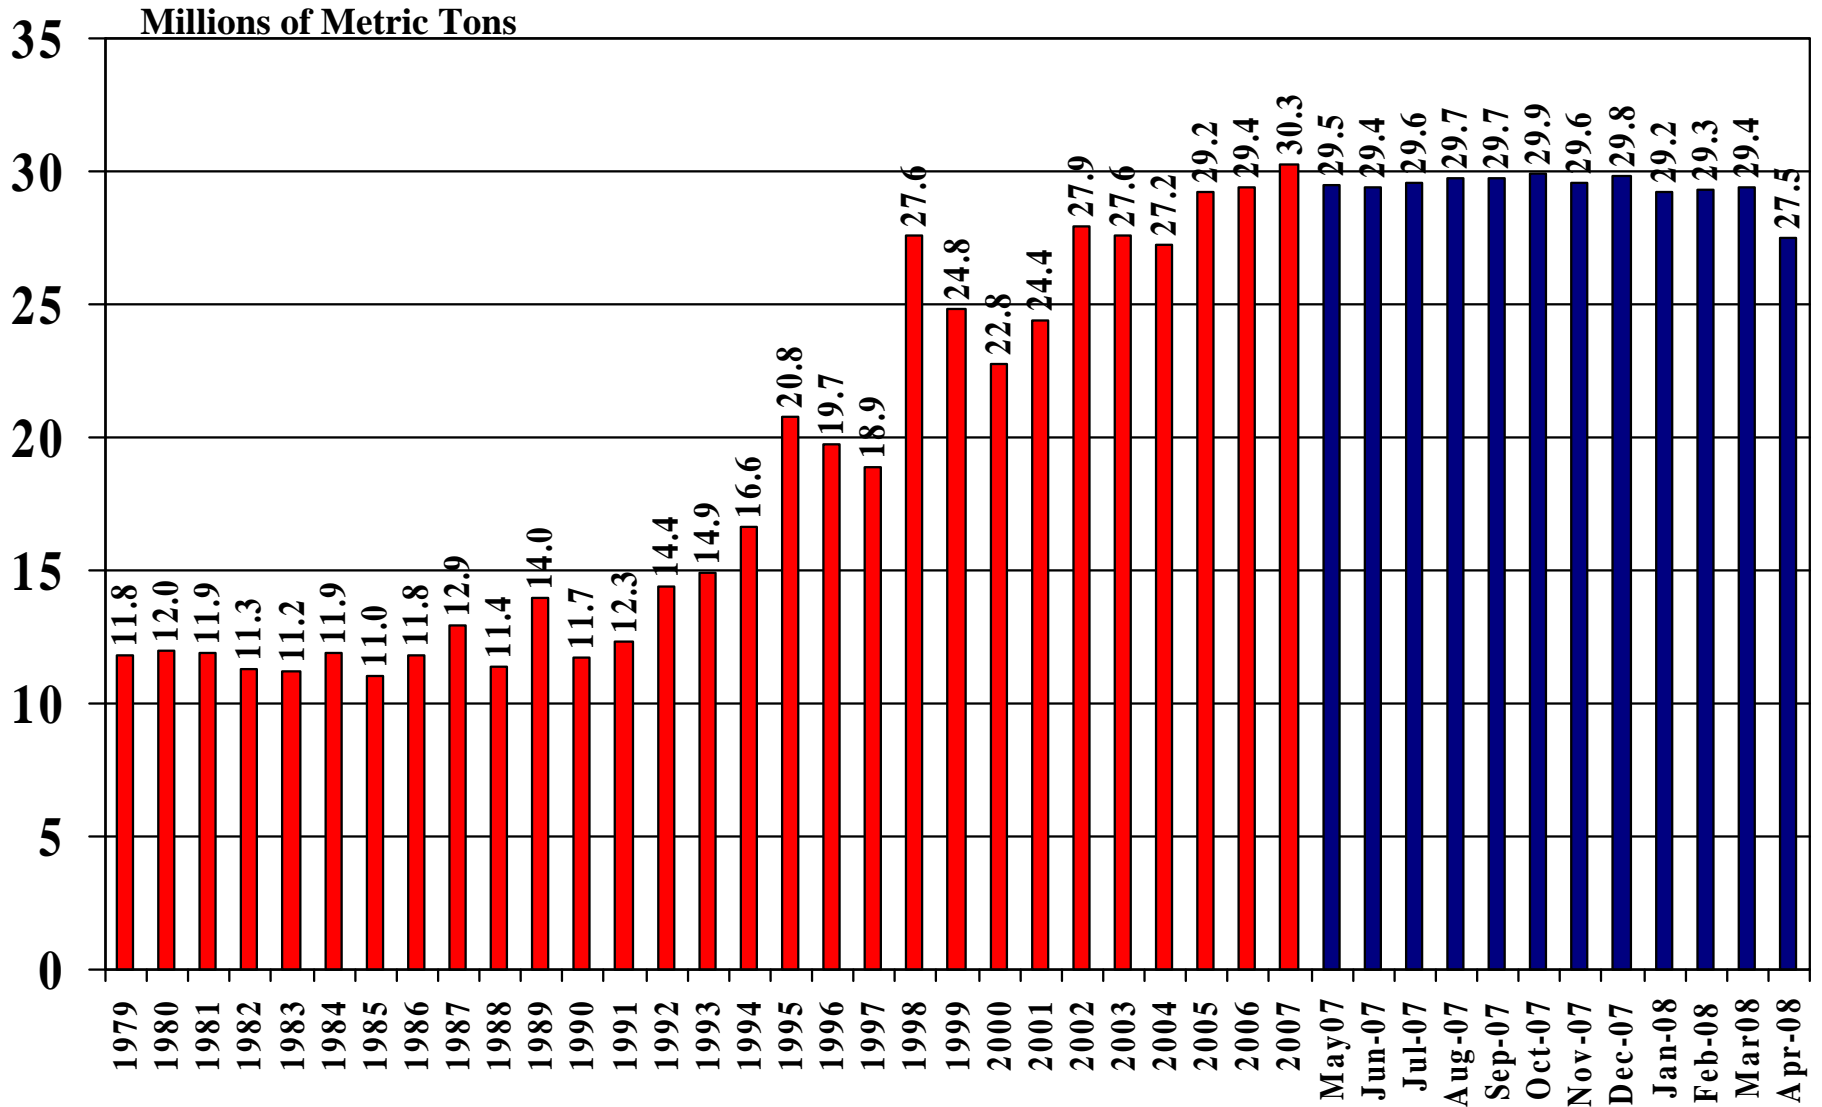

World Rice Rough Production 1978/79 – 2007/08

Millions of Metric Tons

Source: [USDA Foreign Agricultural Service, Grain: World Markets and Trade](#)

World Rice Milled Production 1978/79 – 2007/08

World Rice Trade Calendar Year 1979 – 2008