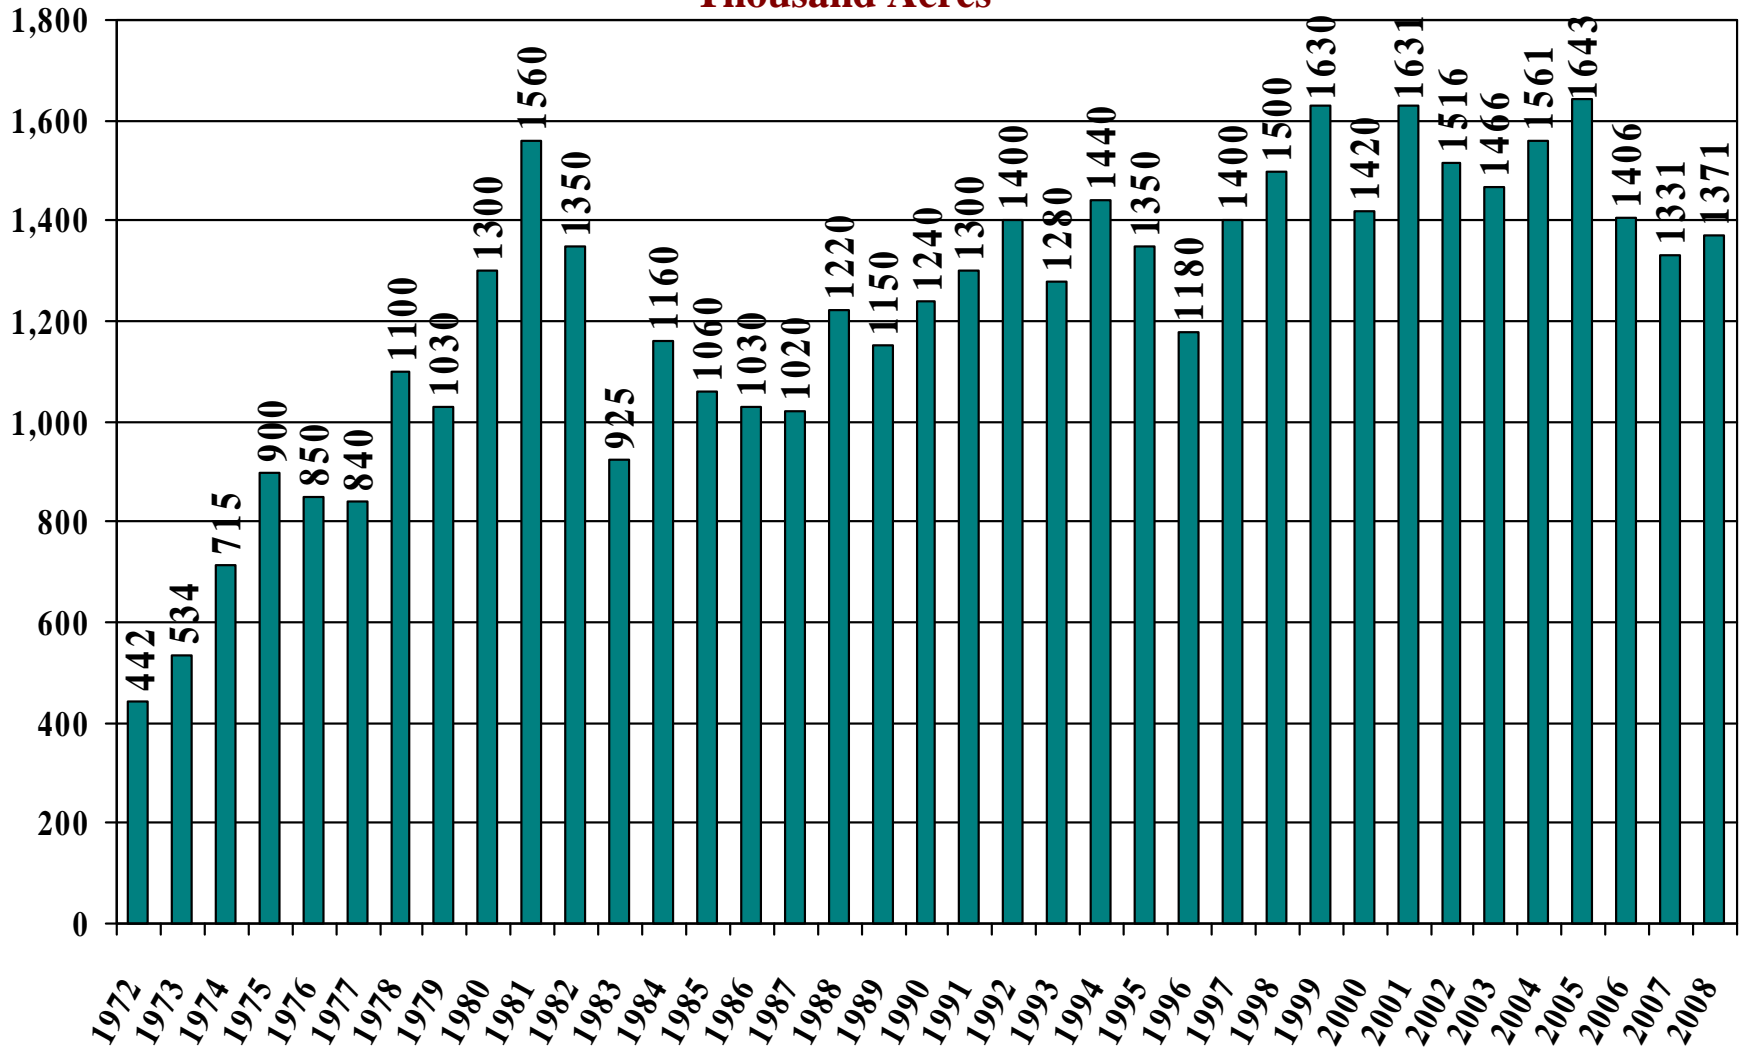

Arkansas All Rice

Planted Acres 1972 – 2007 and Prospective Planting 2008

Thousand Acres