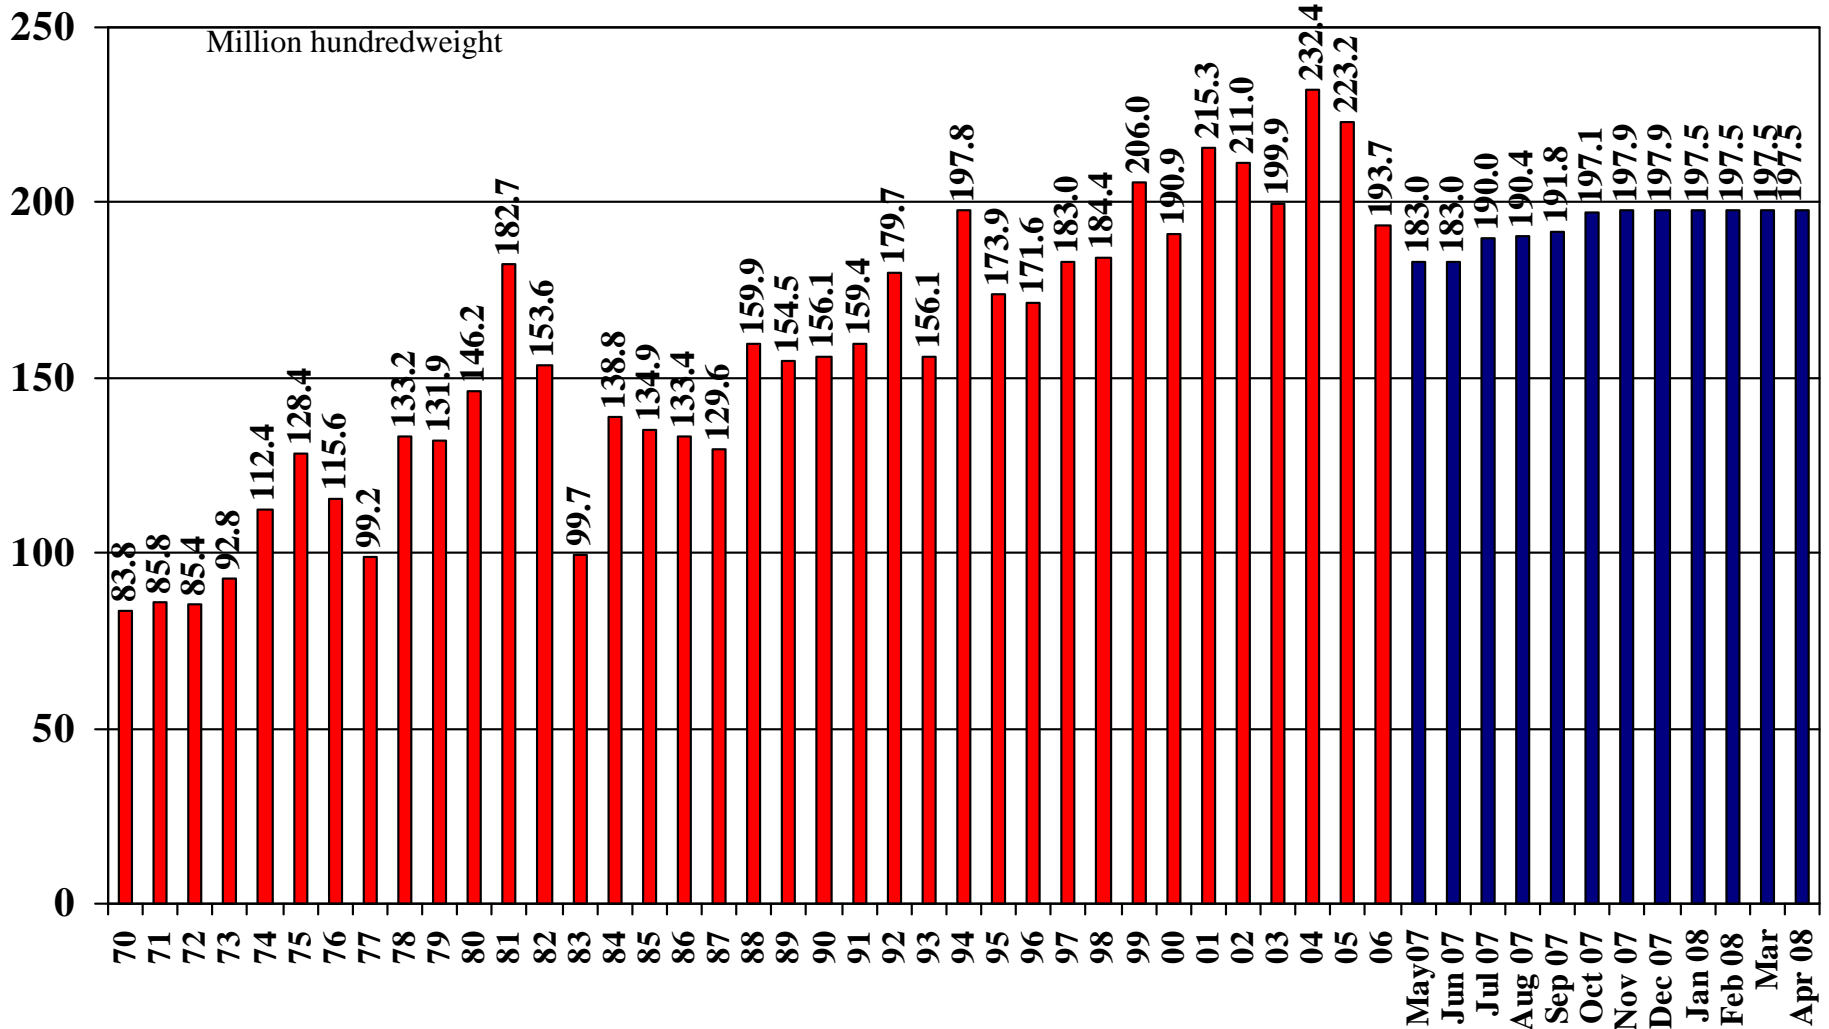

U.S. All Rice Production 1970/71 – 2007/08