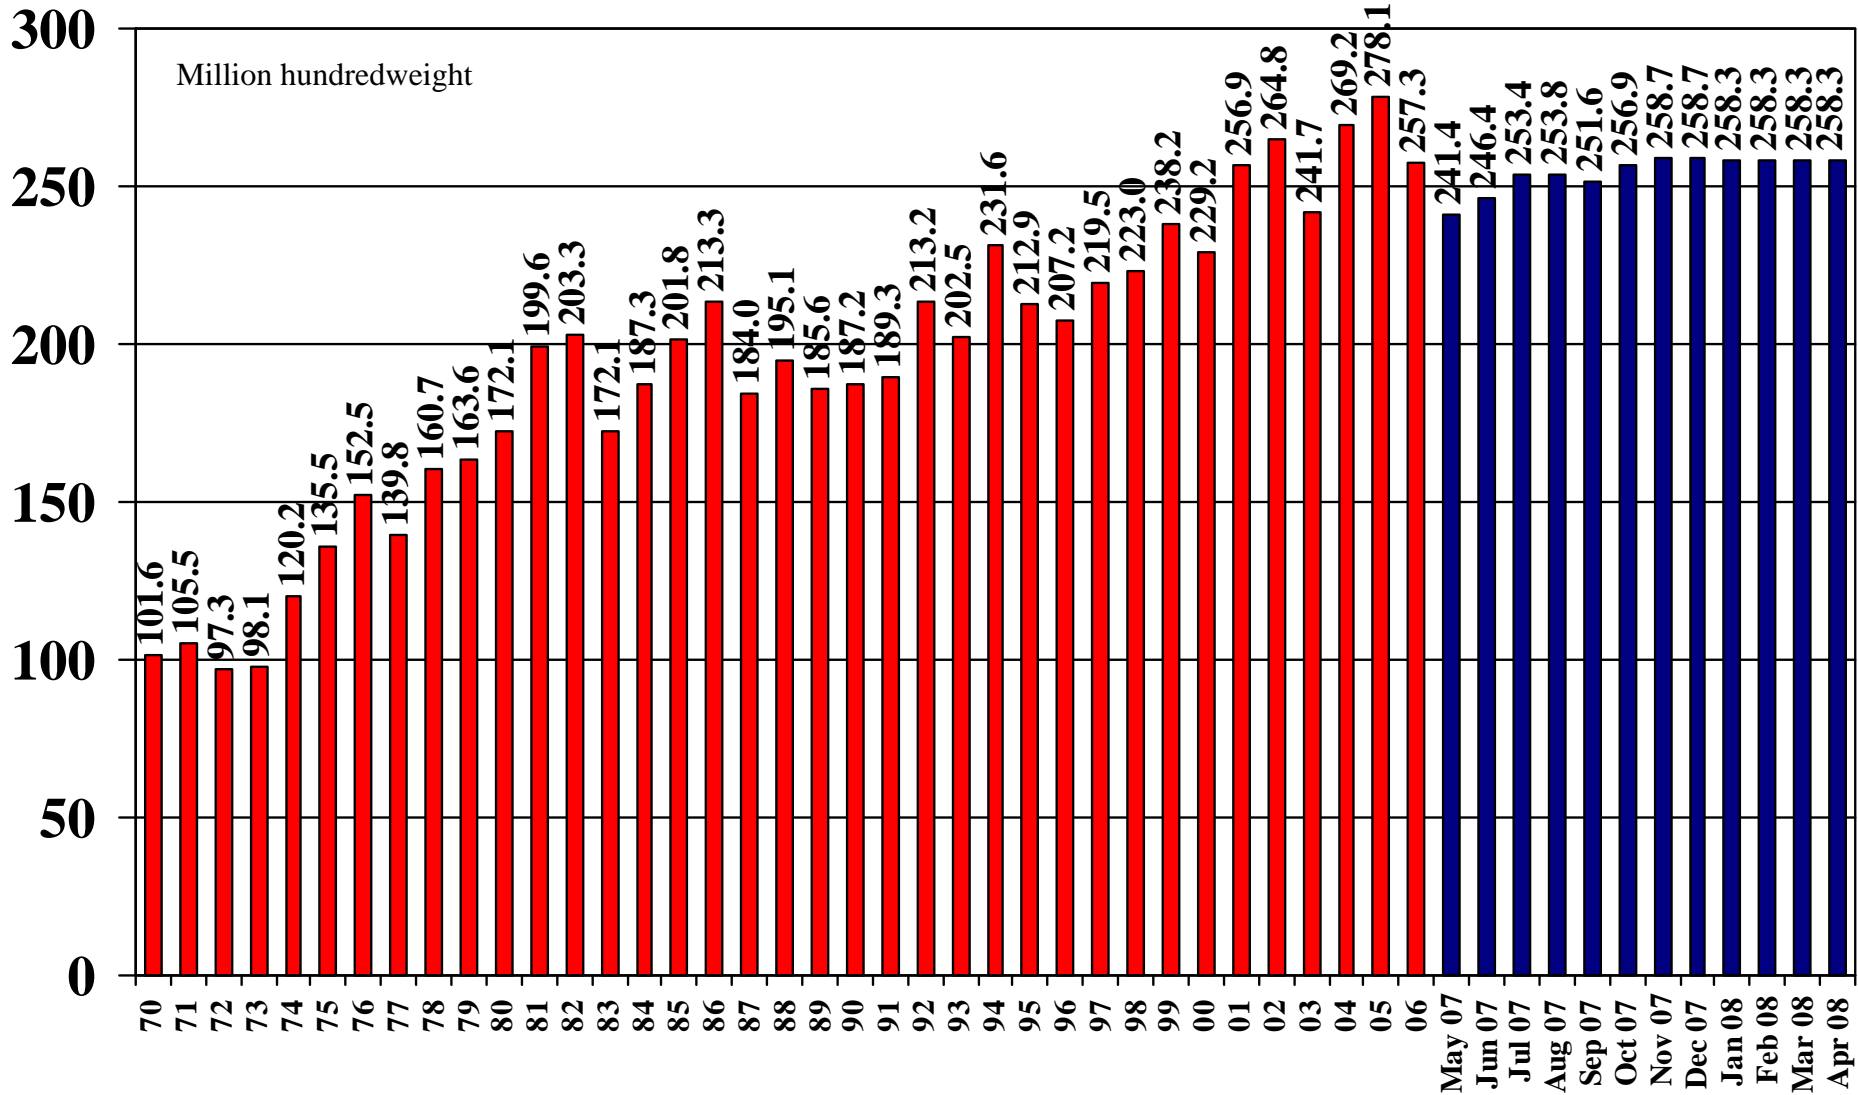

U.S. All Rice Yield 1950/51 – 2007/08

Source: [USDA World Supply and Demand Estimates](#) and [Rice Yearbook](#)

U.S. All Rice Beginning Stocks 1970/71 – 2007/08

Source: [USDA World Supply and Demand Estimates](#) and [Rice Yearbook](#)

U.S. All Rice Production 1970/71 – 2007/08

U.S. All Rice Imports 1970/71 – 2007/08

Source: [USDA World Supply and Demand Estimates](#) and [Rice Yearbook](#)

U.S. All Rice Total Supply 1970/71 – 2007/08

Source: [USDA World Supply and Demand Estimates](#) and [Rice Yearbook](#)