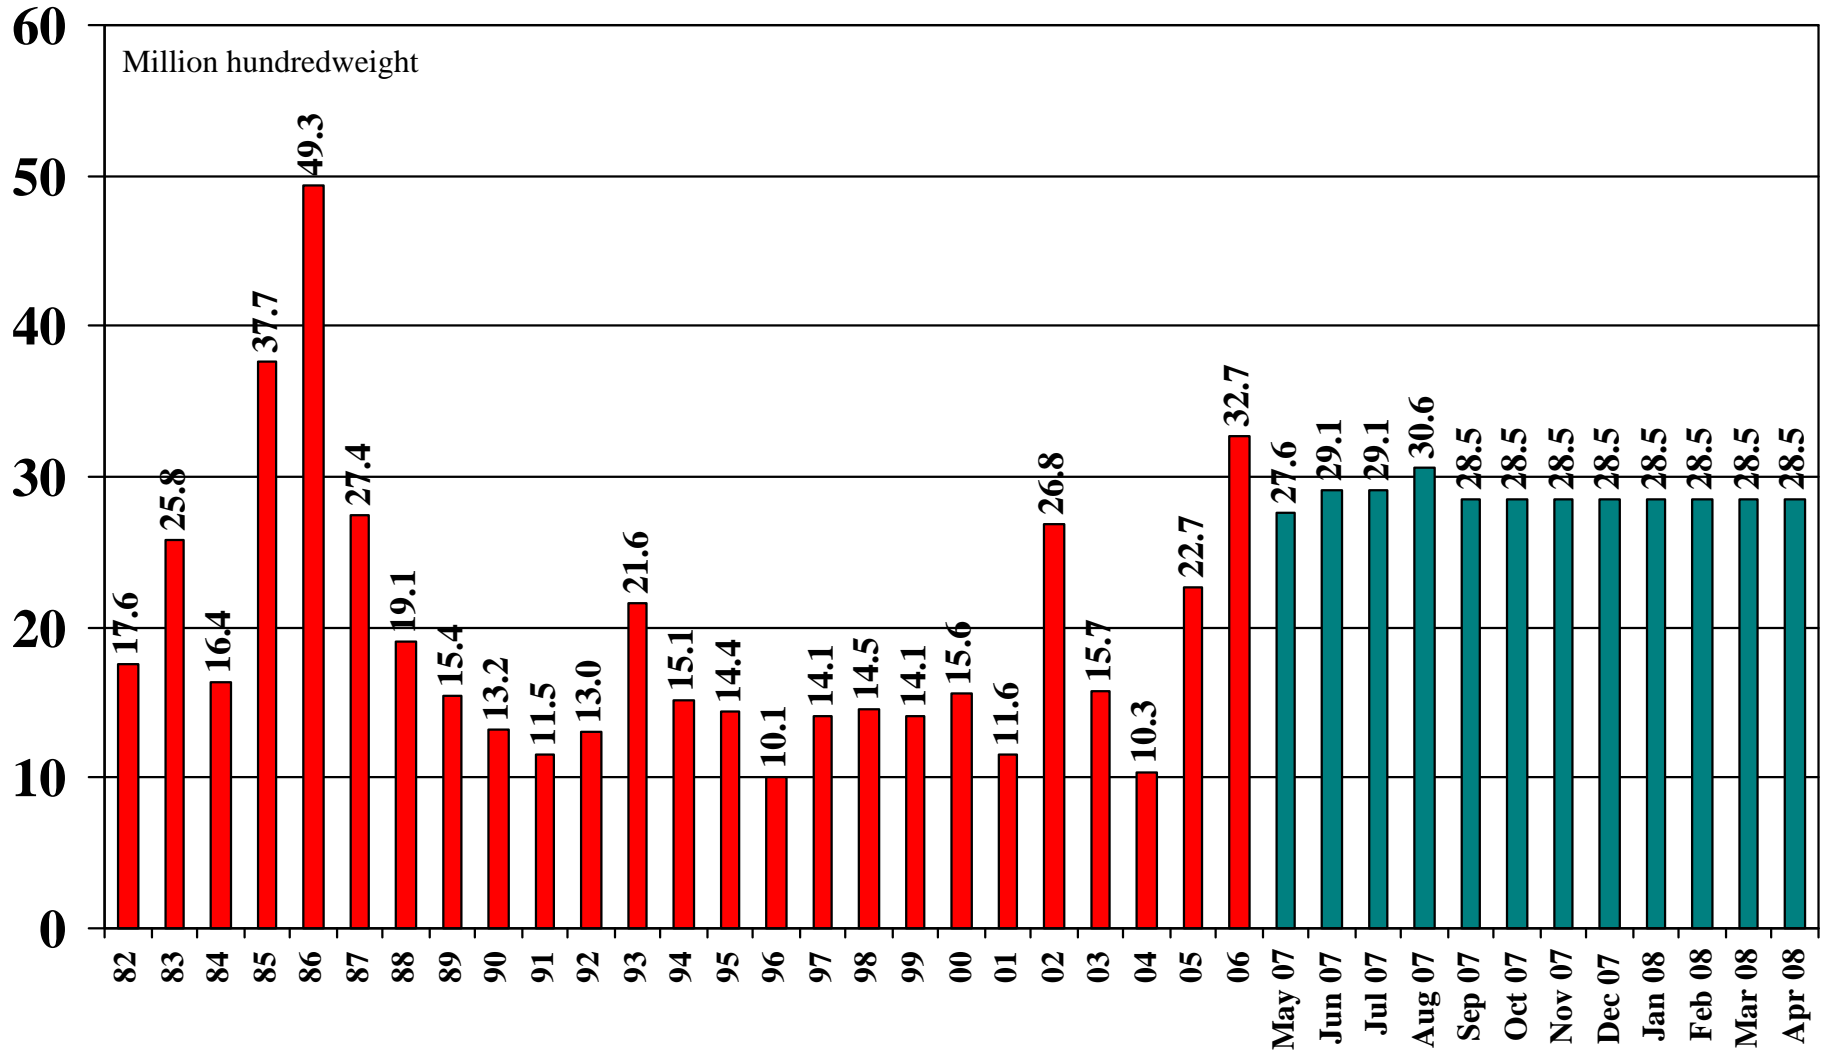

U.S. Long Grain Rice Beginning Stocks 1982/83 – 2007/08