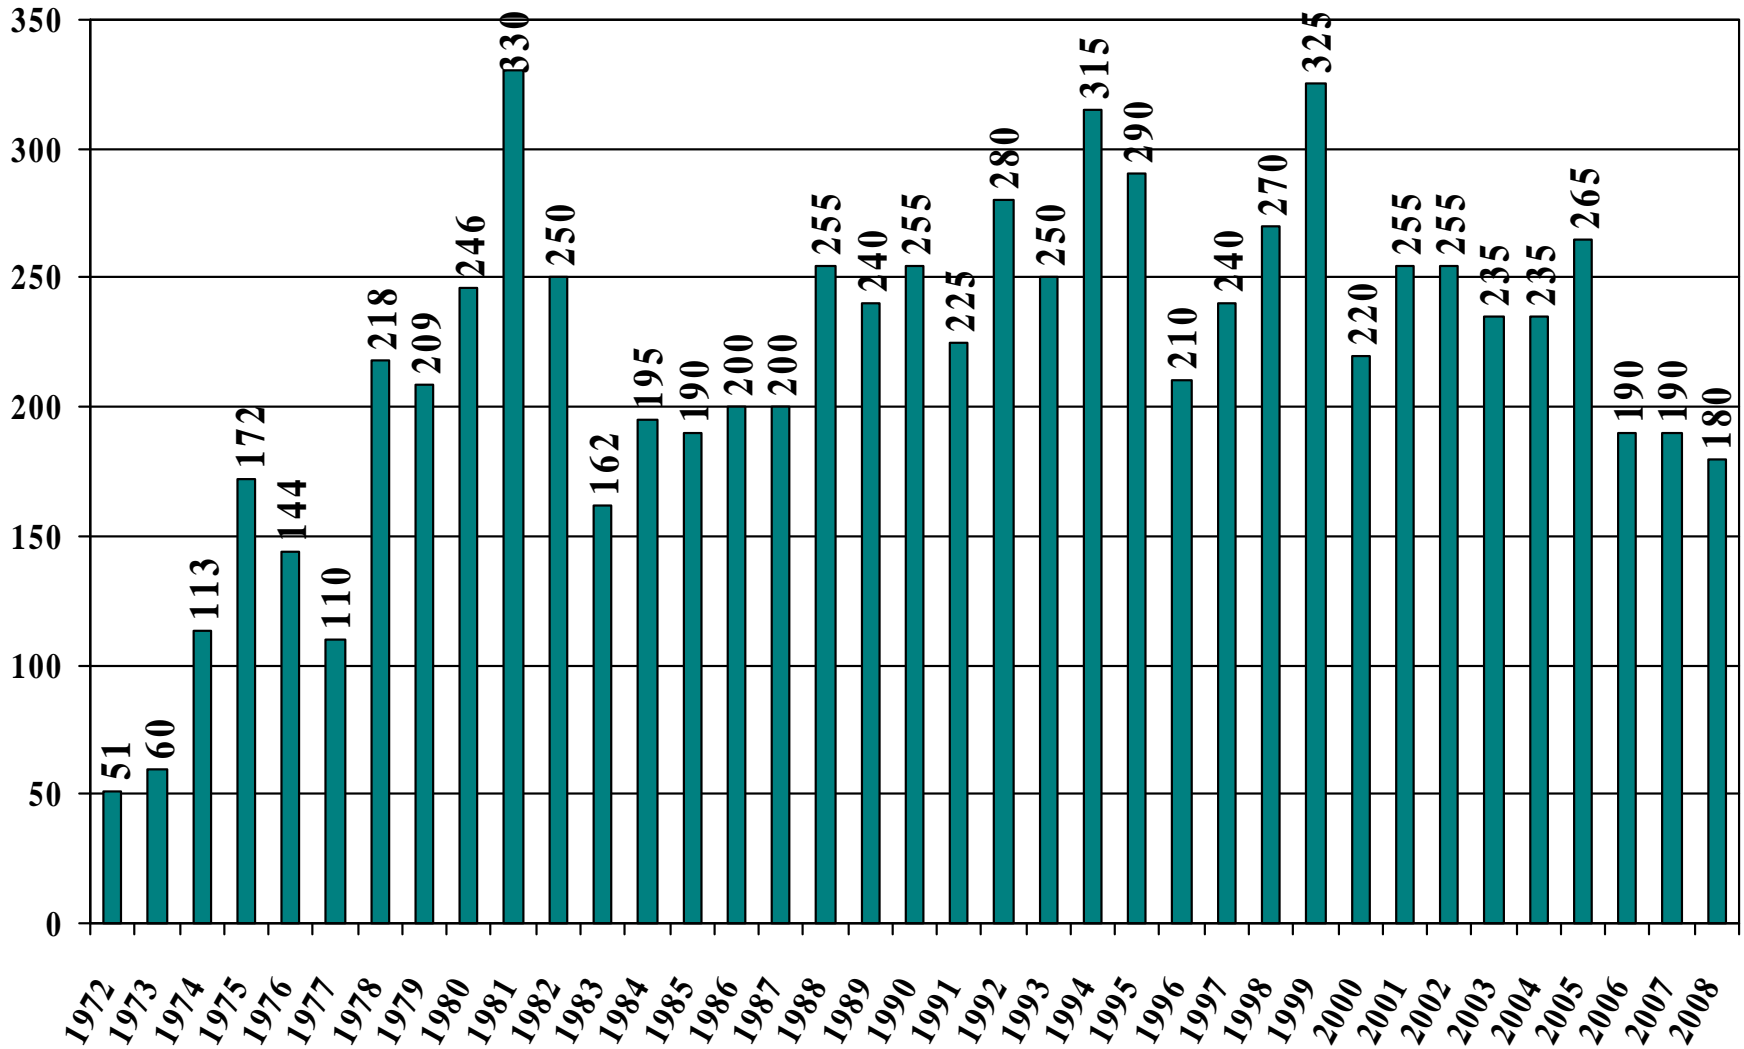

Louisiana All Rice

Planted Acres 1972 – 2007 and Prospective Planting 2008

Thousand Acres

Mississippi Long Grain Rice

Planted Acres 1972 – 2007 and Prospective Planting 2008

Thousand Acres

Mississippi All Rice