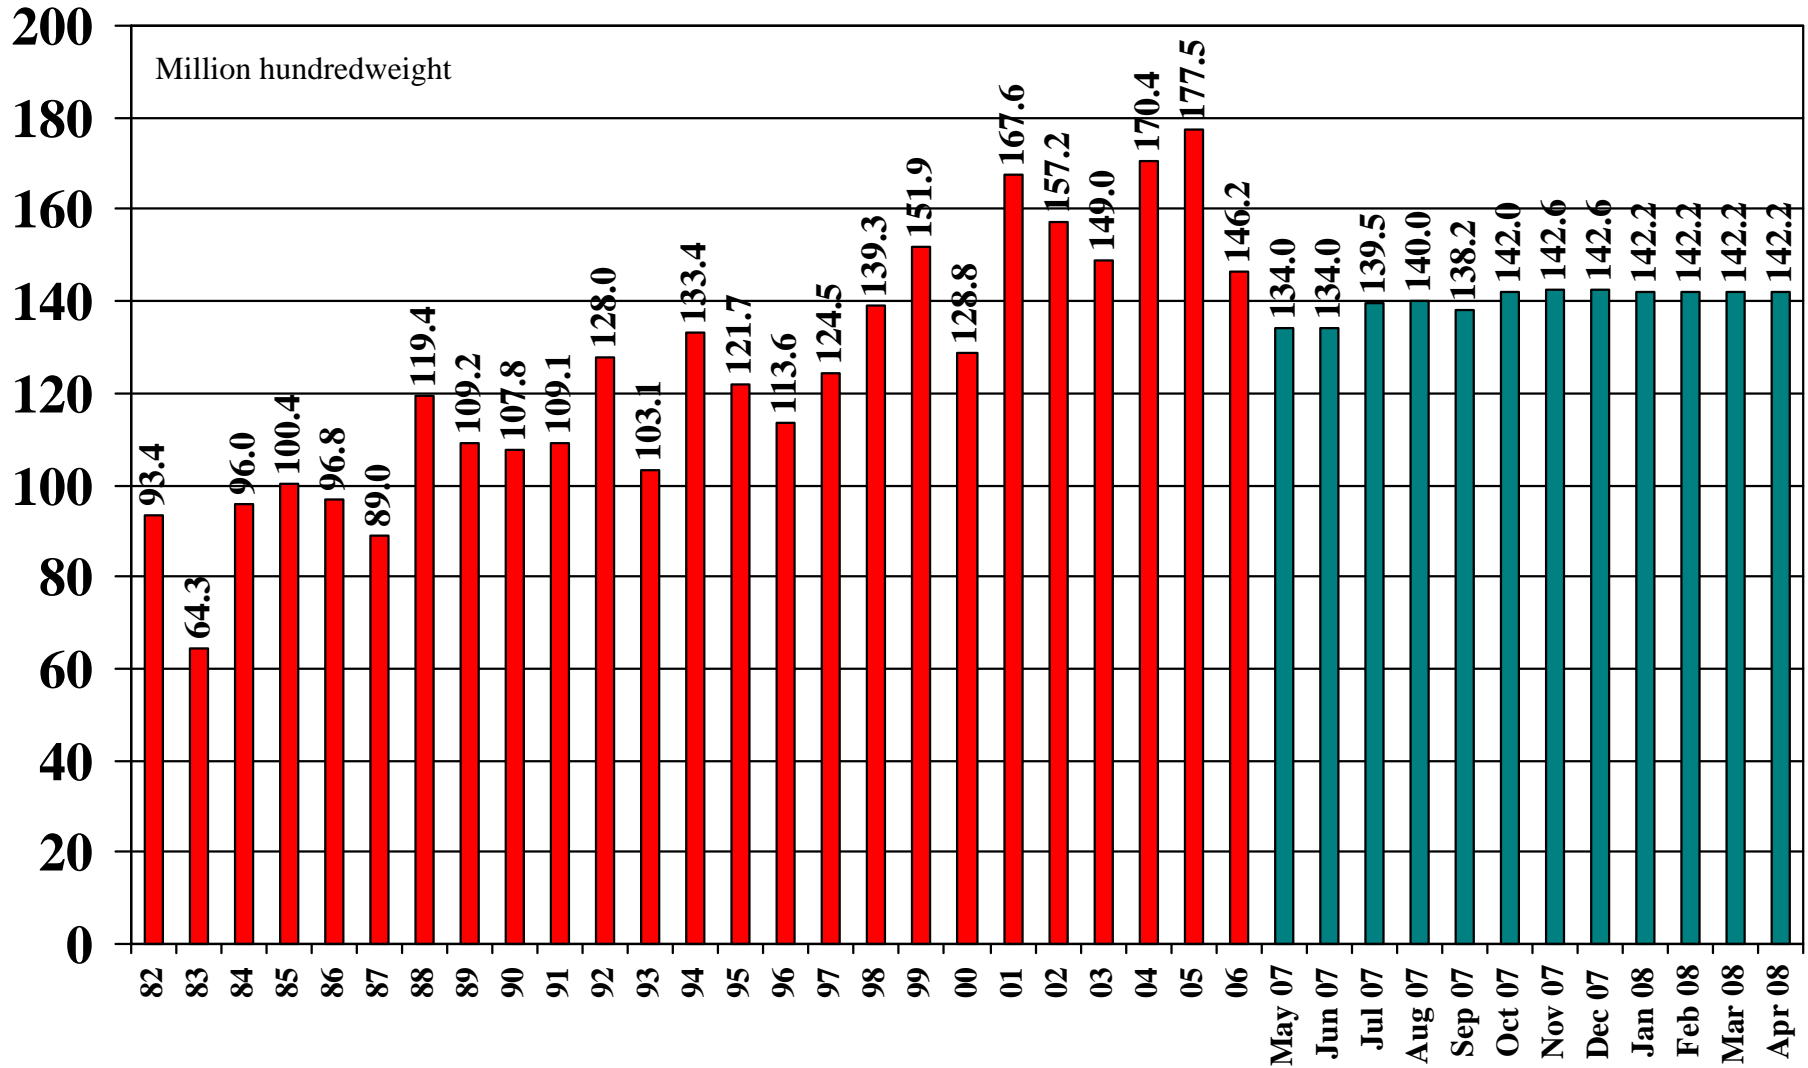

U.S. Long Grain Rice Production 1982/83 – 2007/08