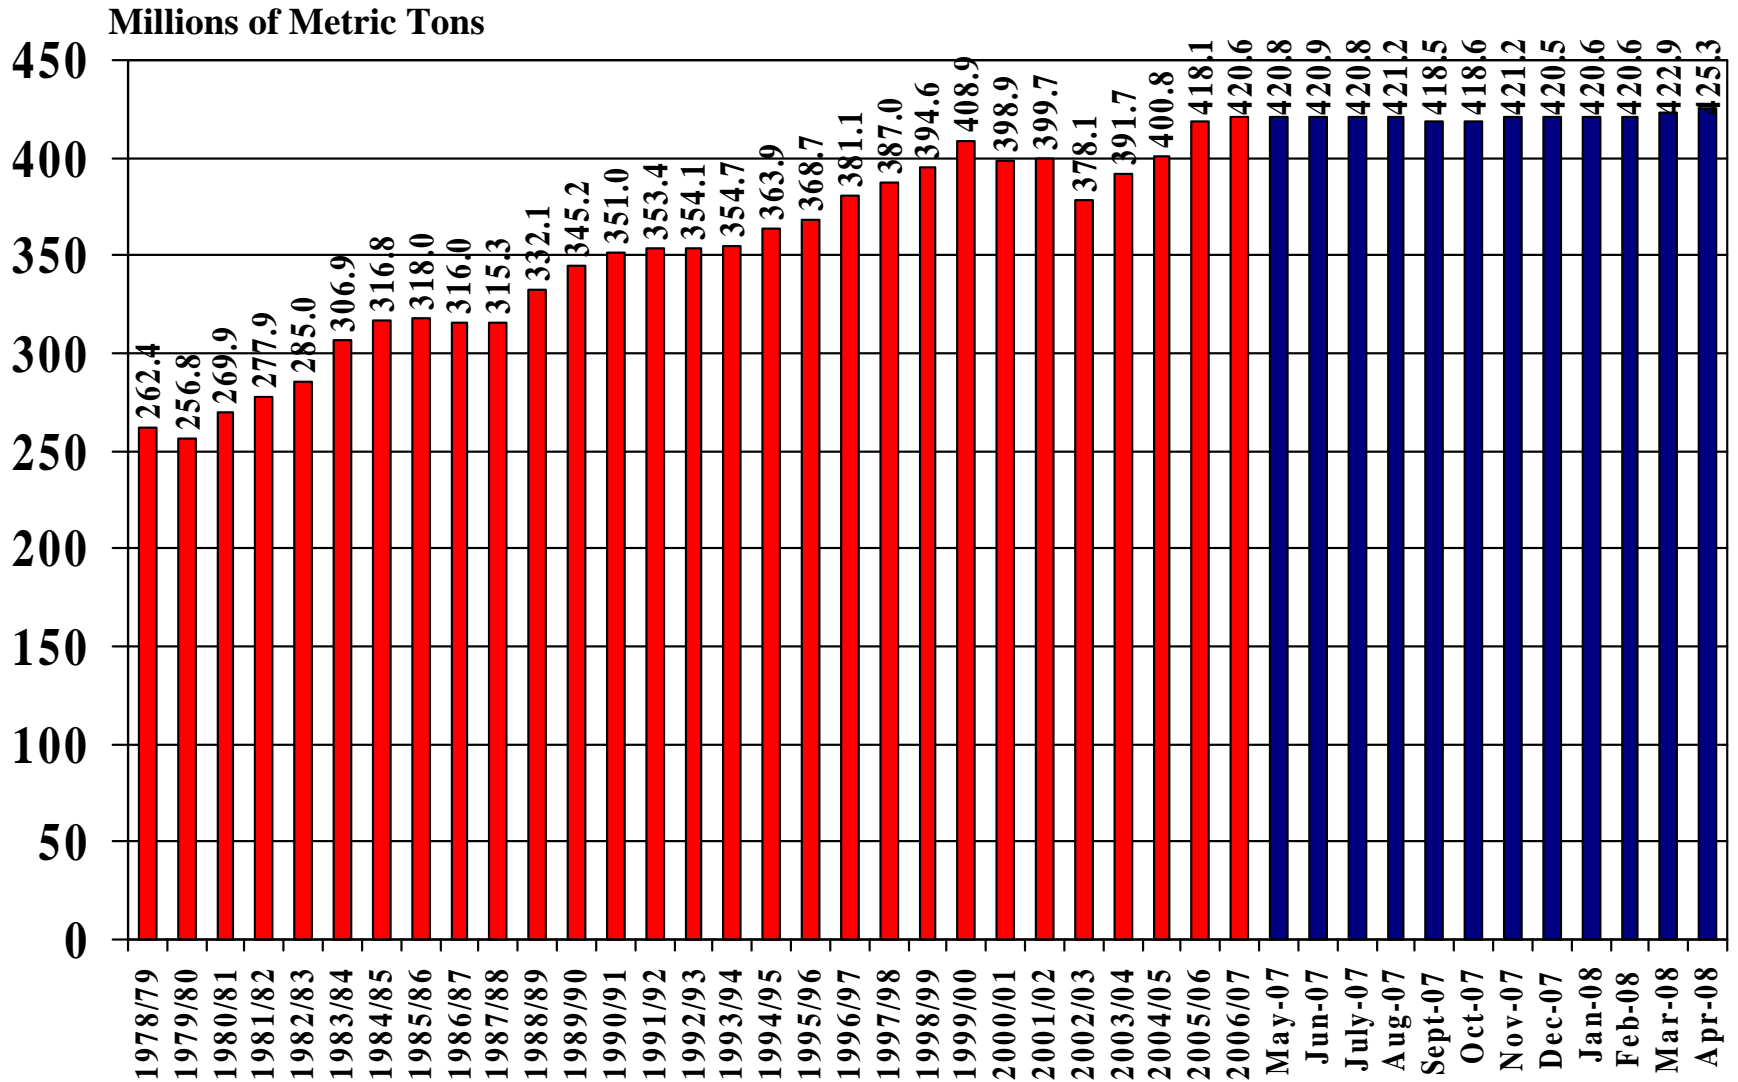

World Rice Milled Production 1978/79 – 2007/08