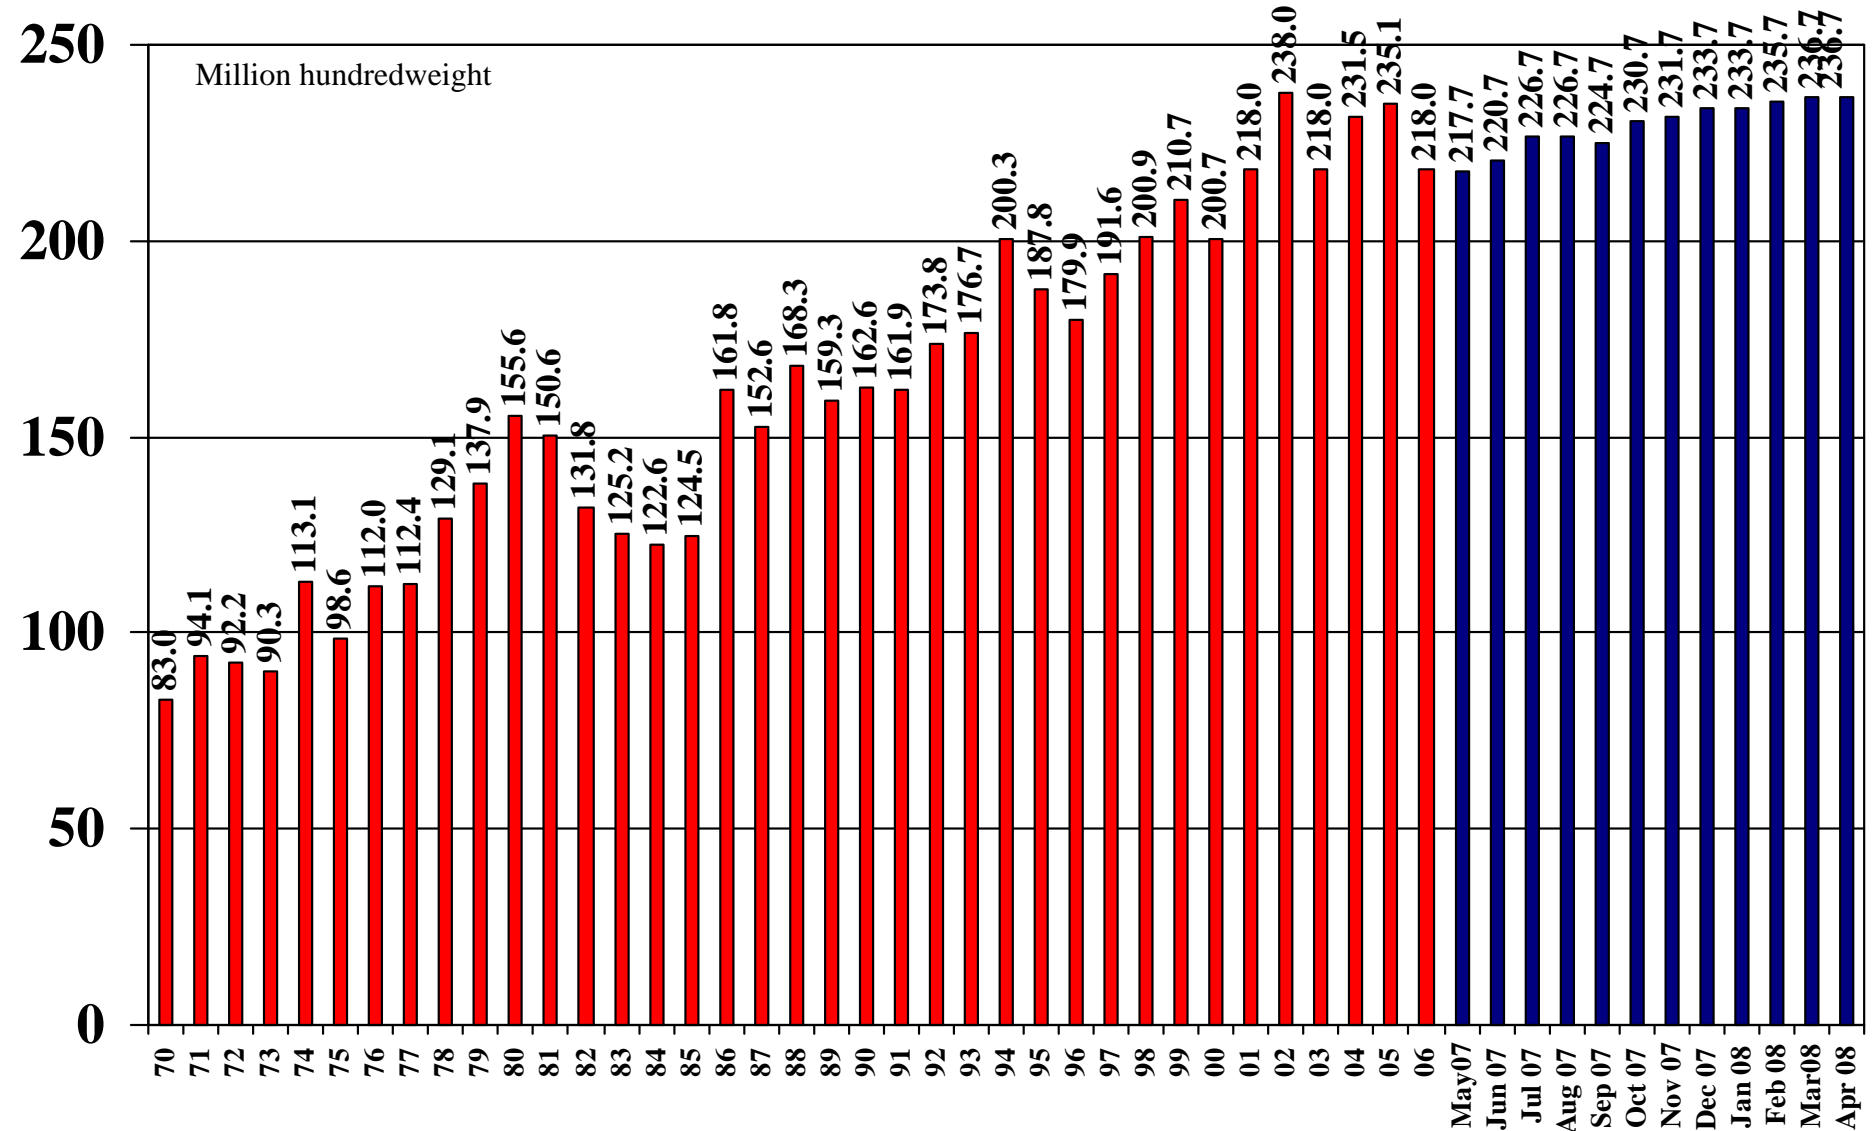

U.S. All Rice Total Use 1970/71 – 2007/08

Source: [USDA World Supply and Demand Estimates](#) and [Rice Yearbook](#)