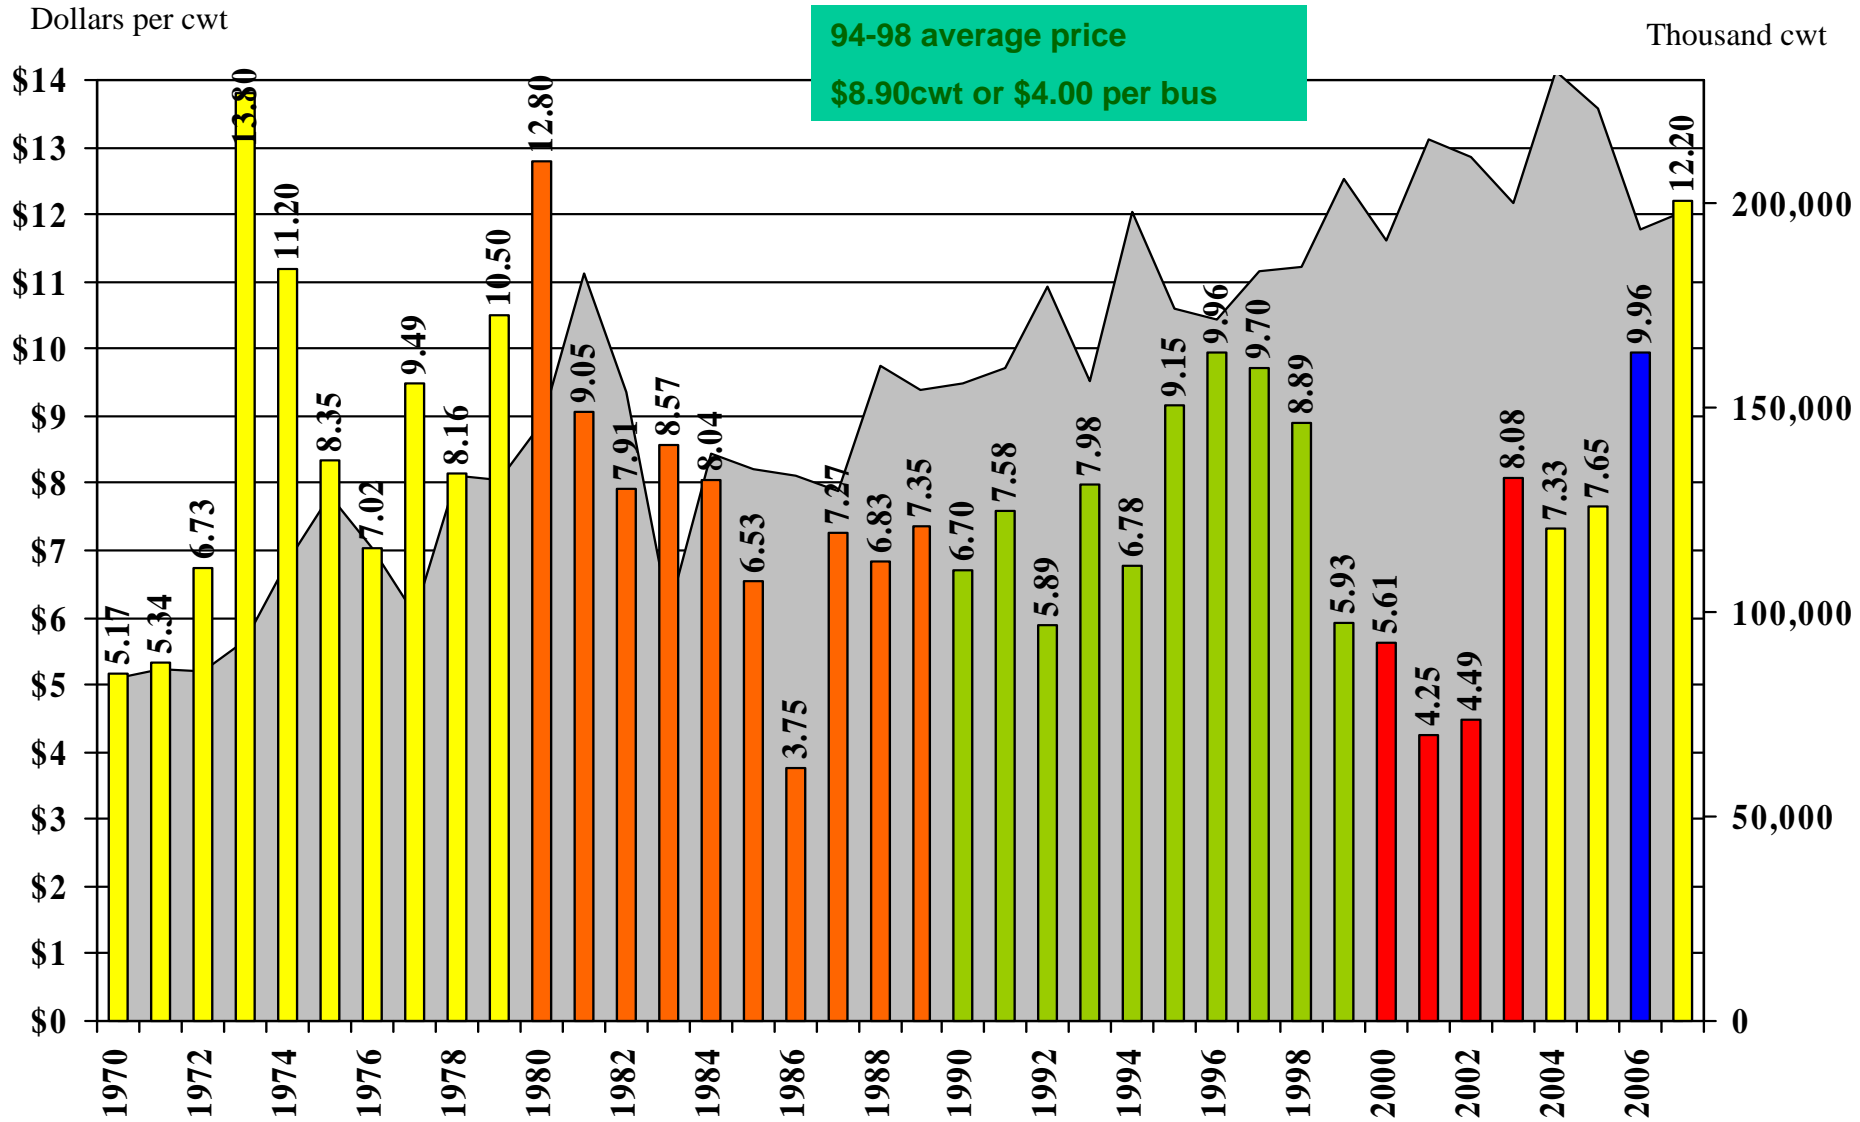

U.S. All Rice Production & Price 1950/51 – 2007/08

U.S. All Rice Production & Price 1970/71 – 2007/08

U.S. Rice

Supply and Demand Estimates

April 9, 2008

U.S. All Rice Supply 1999/00 – 2007/08

Average Farm Price (\$/cwt): 2005/06 \$7.65, 2006/07 \$9.96, & 2007/08 \$12.05 to \$12.35