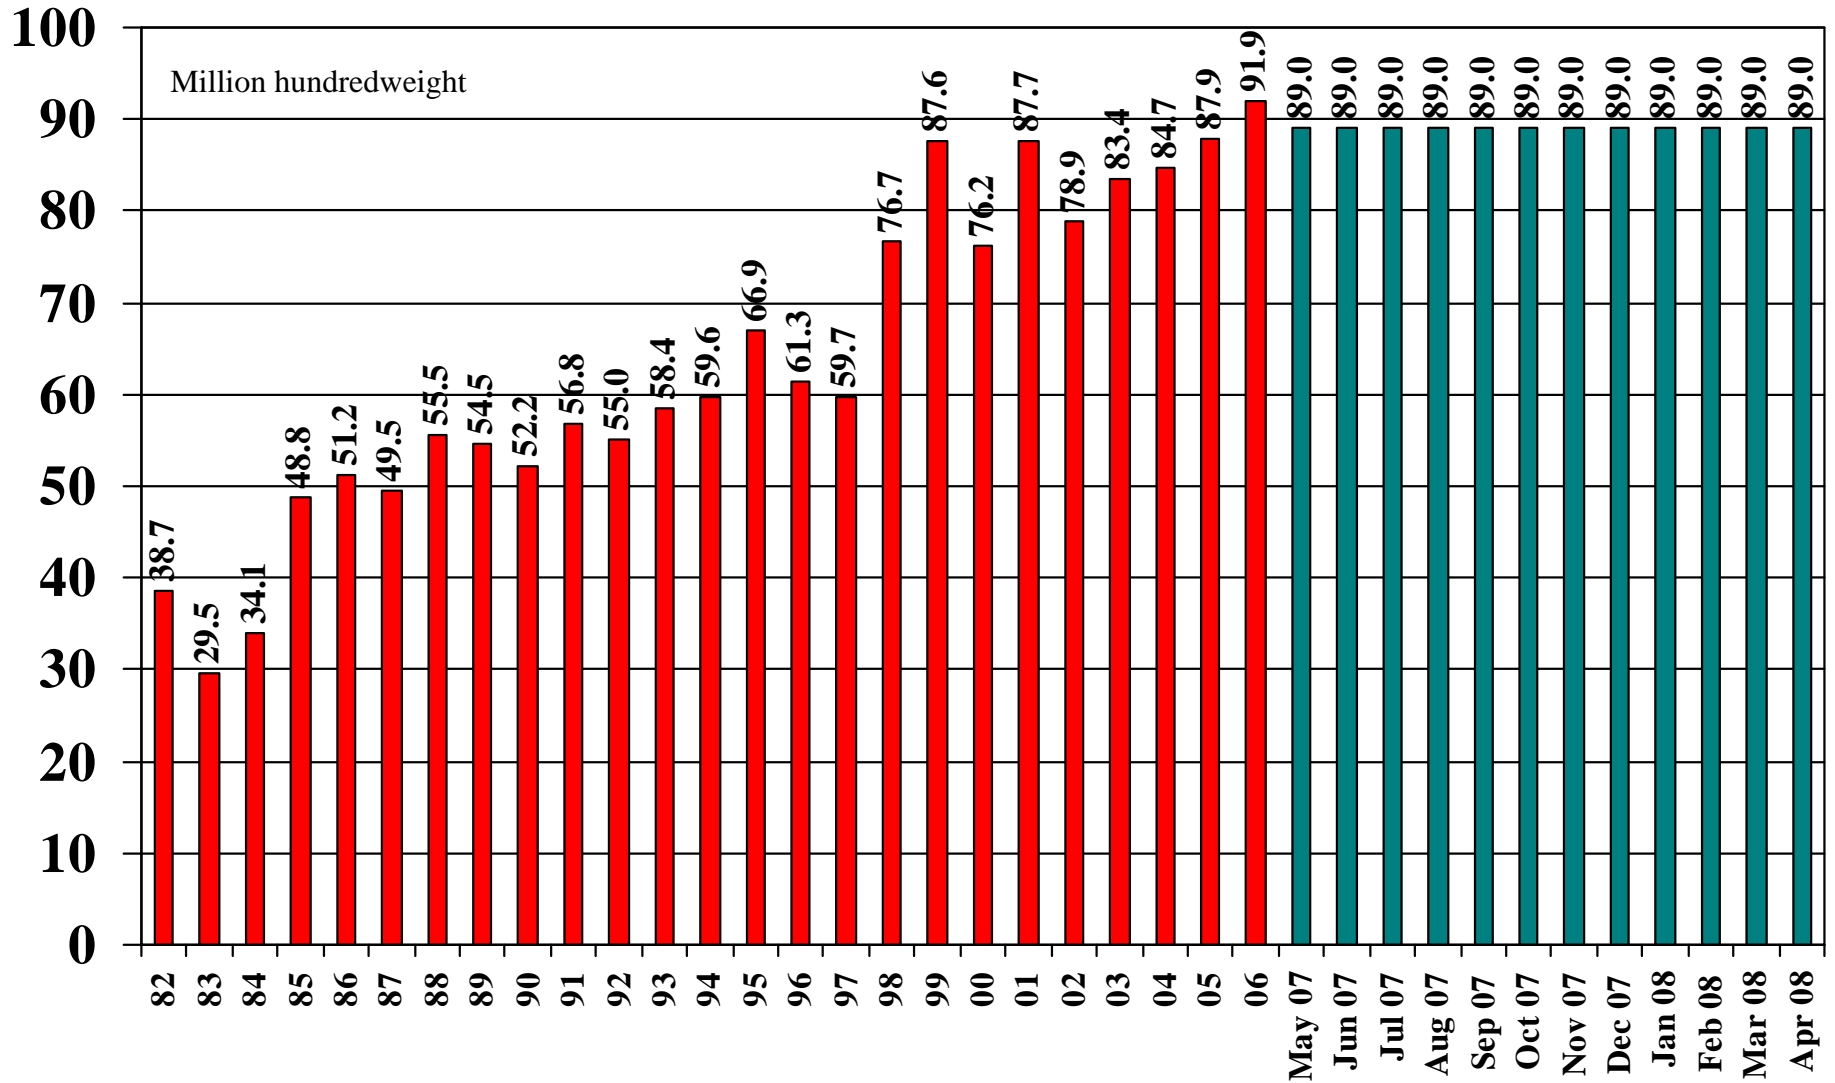

U.S. Long Grain Rice Domestic & Residual 1982/83 – 2007/08