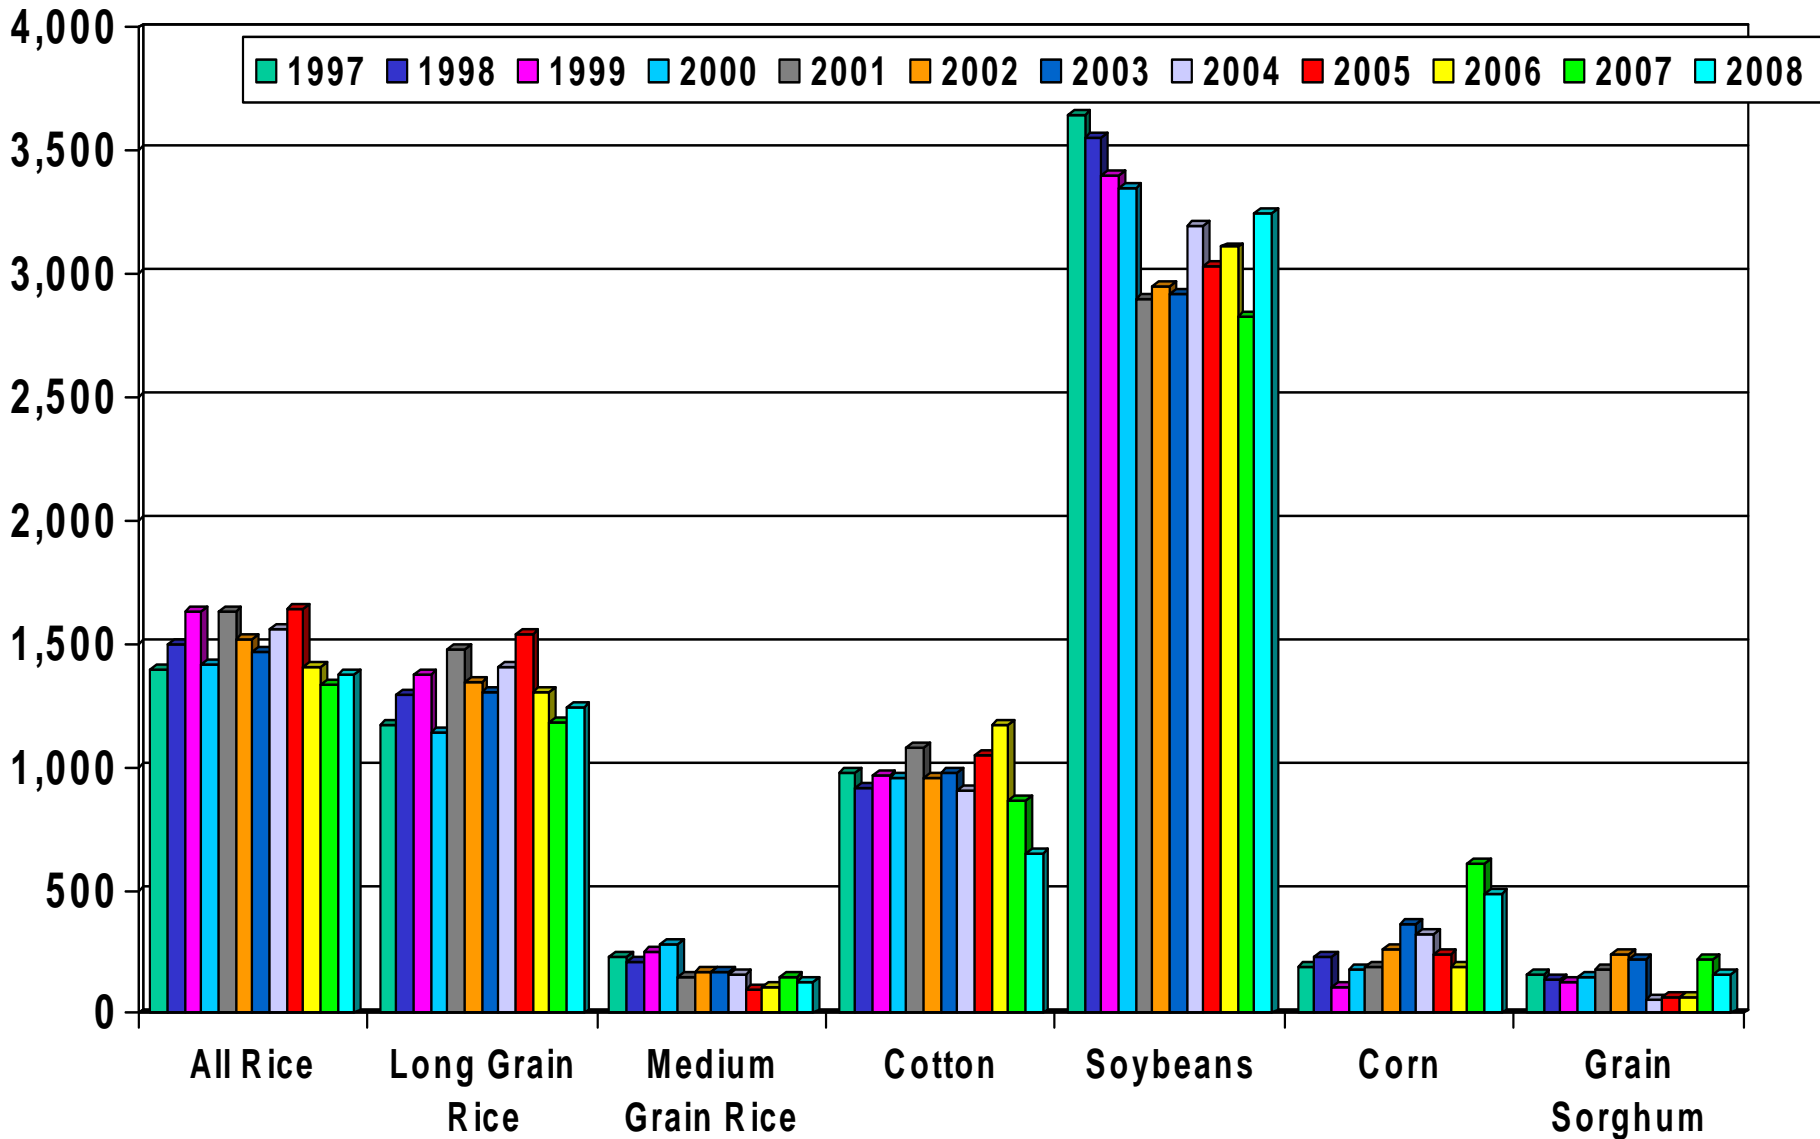

Arkansas 1997-2007 Planting and 2008 Prospective Planting

Thousand Acres