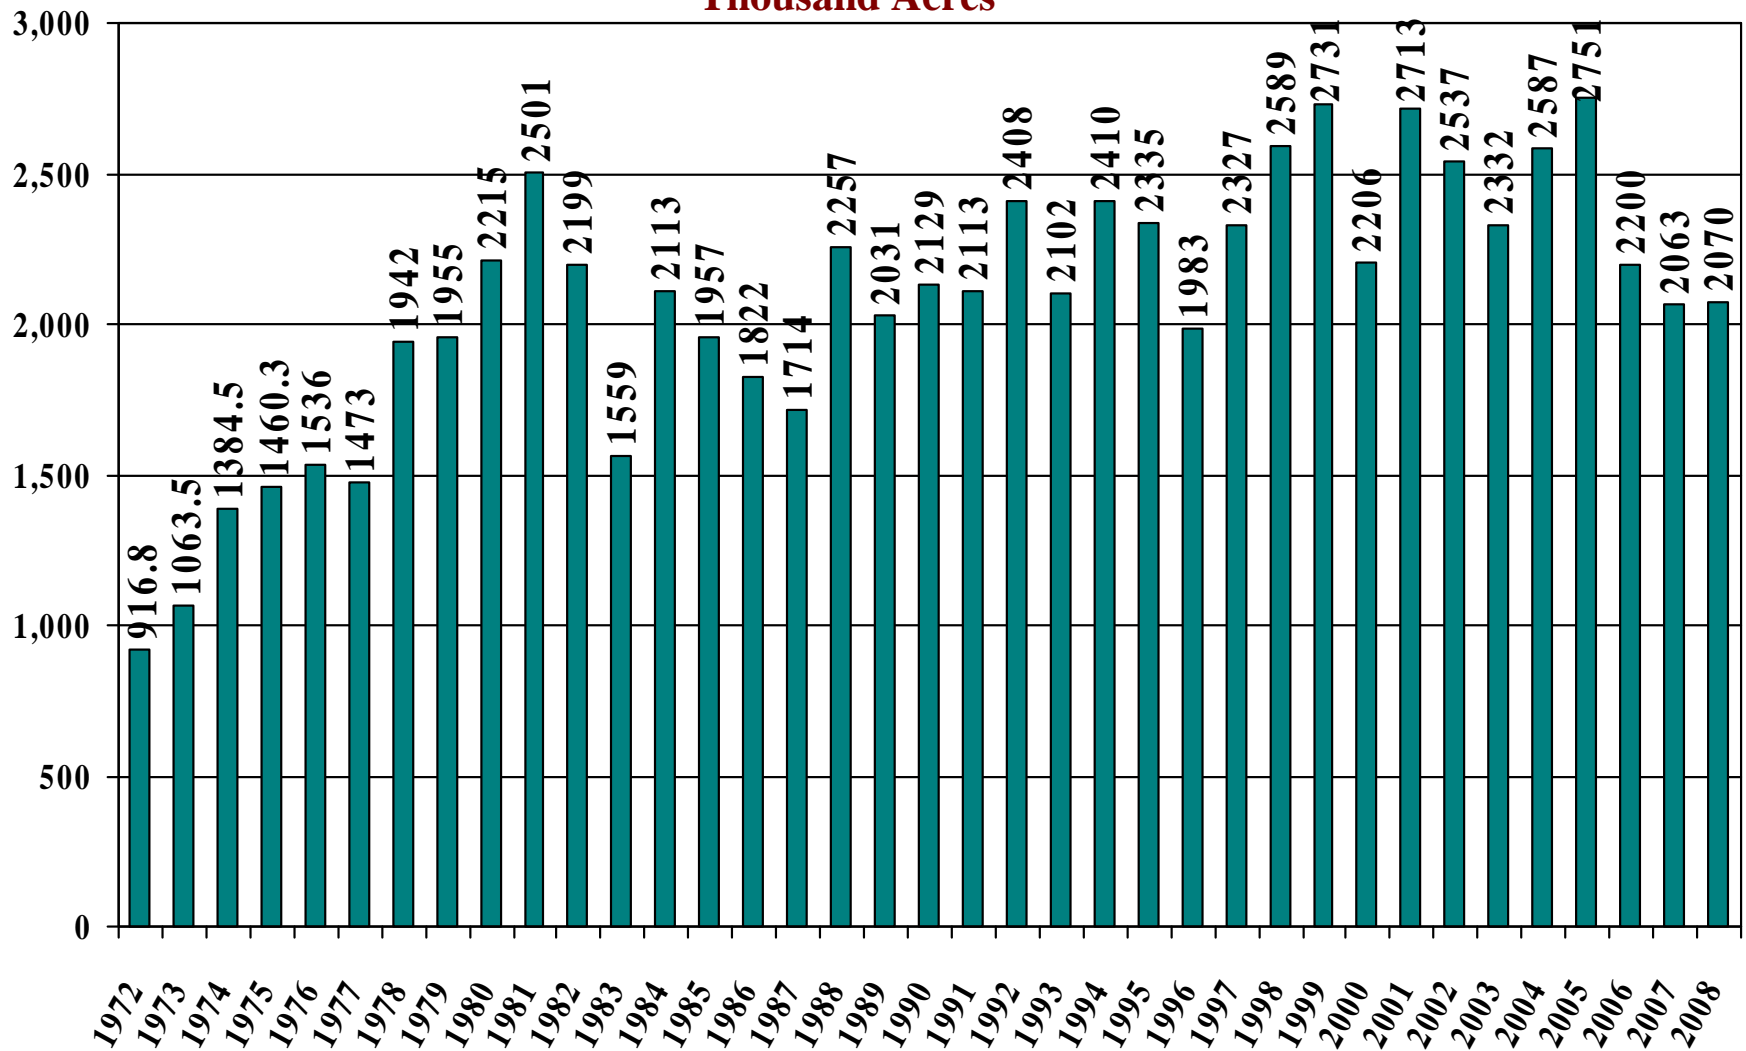

United States Long Grain Rice

Planted Acres 1972 – 2007 and Prospective Planting 2008

Thousand Acres