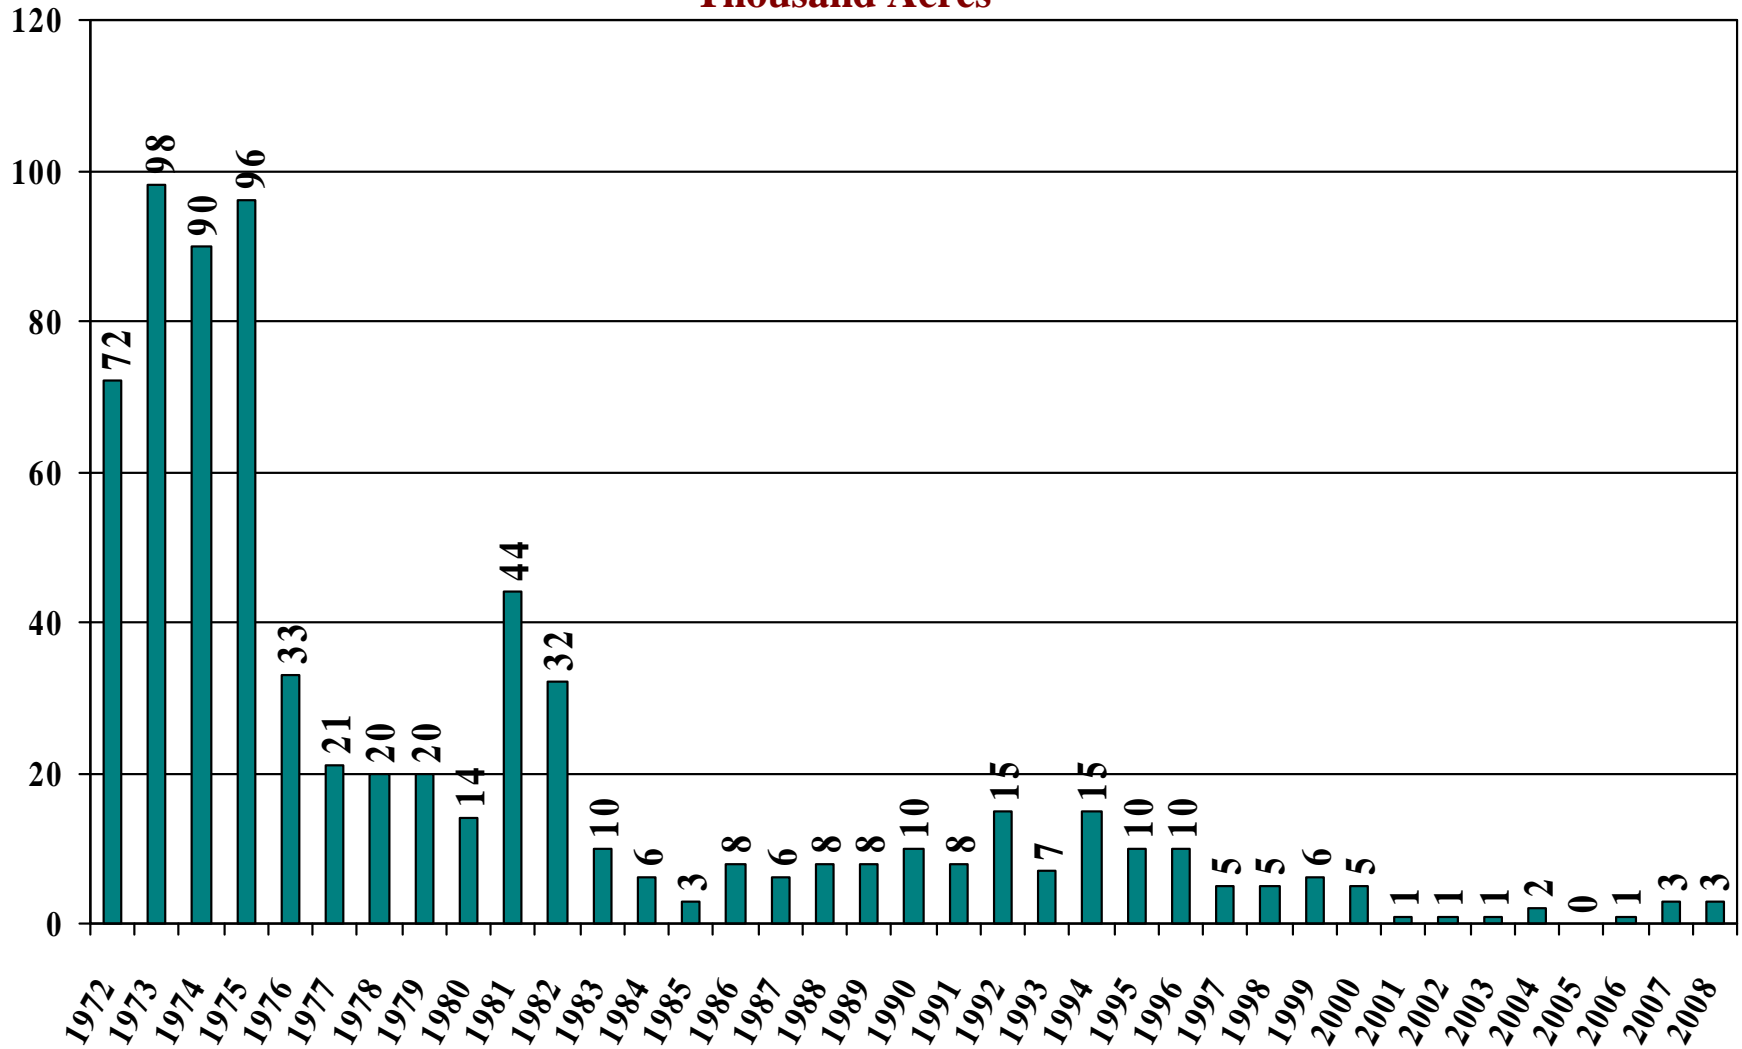

Texas Medium Grain Rice

Planted Acres 1972 – 2007 and Prospective Planting 2008

Thousand Acres