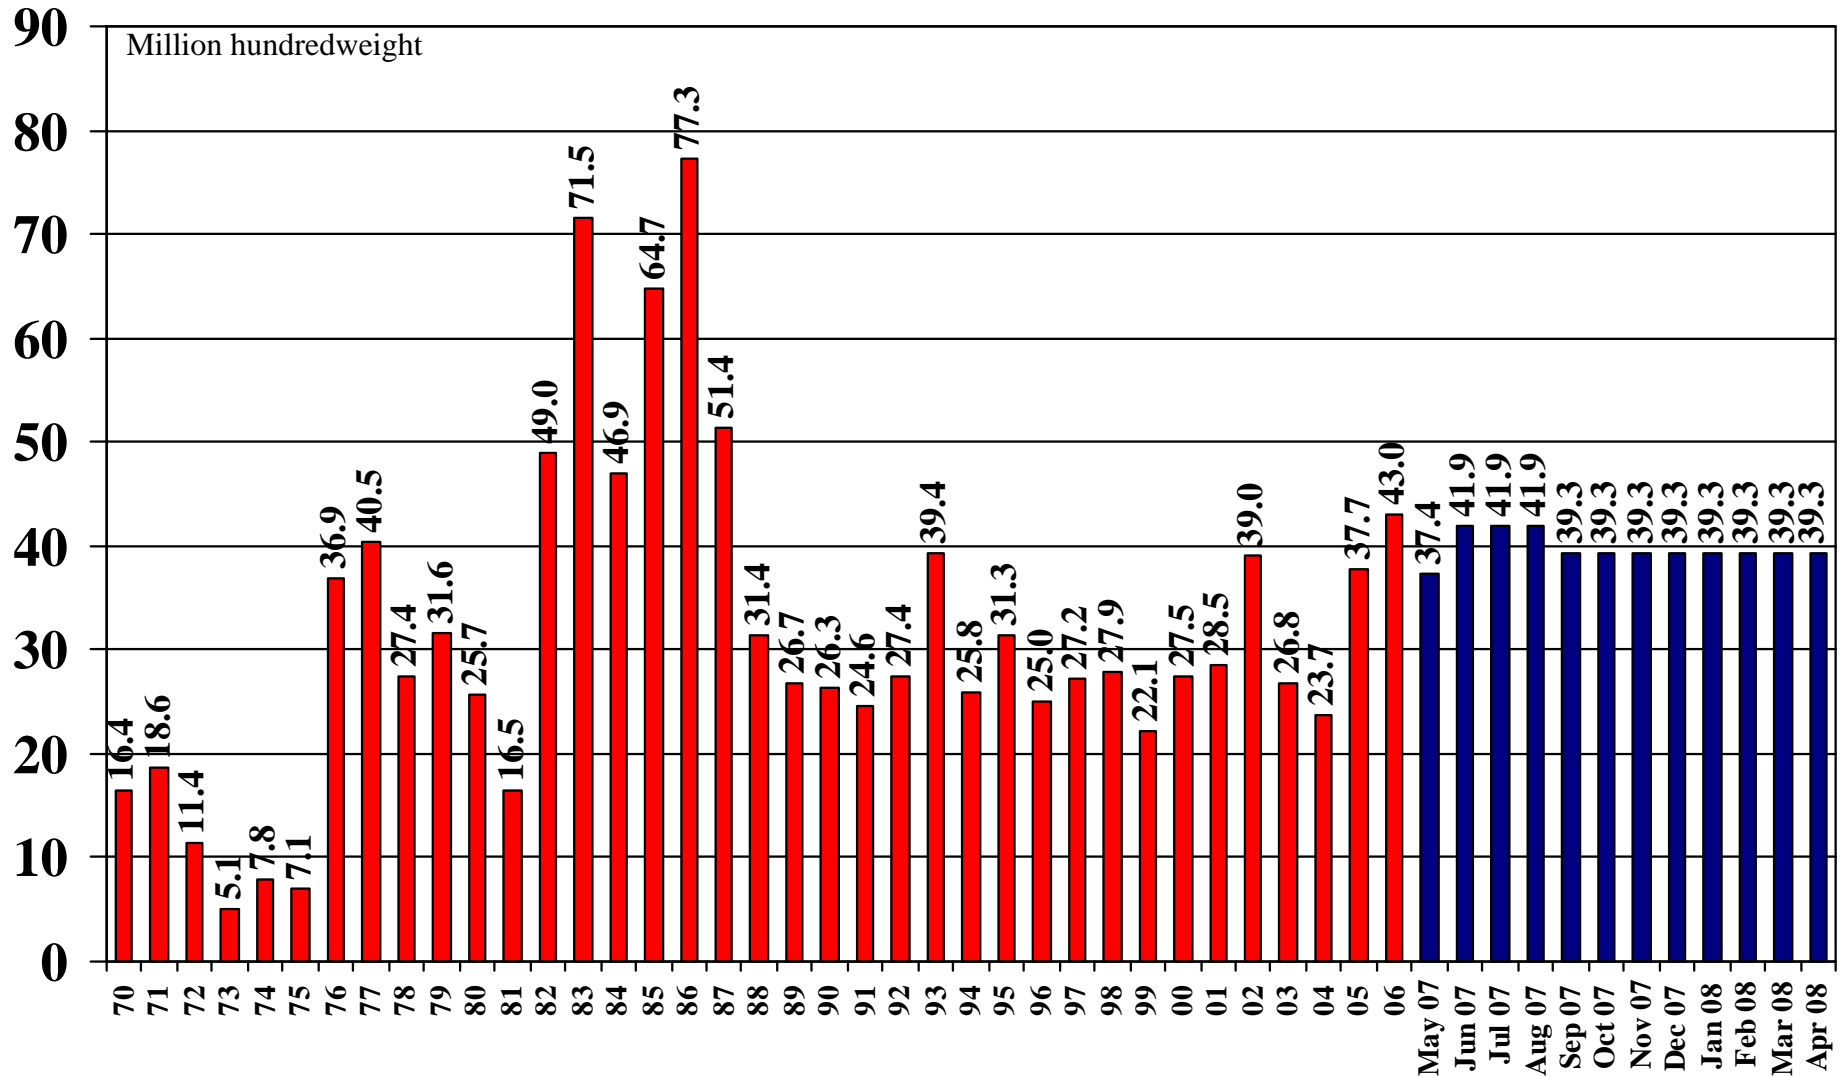

U.S. All Rice Beginning Stocks 1970/71 – 2007/08

Source: [USDA World Supply and Demand Estimates](#) and [Rice Yearbook](#)