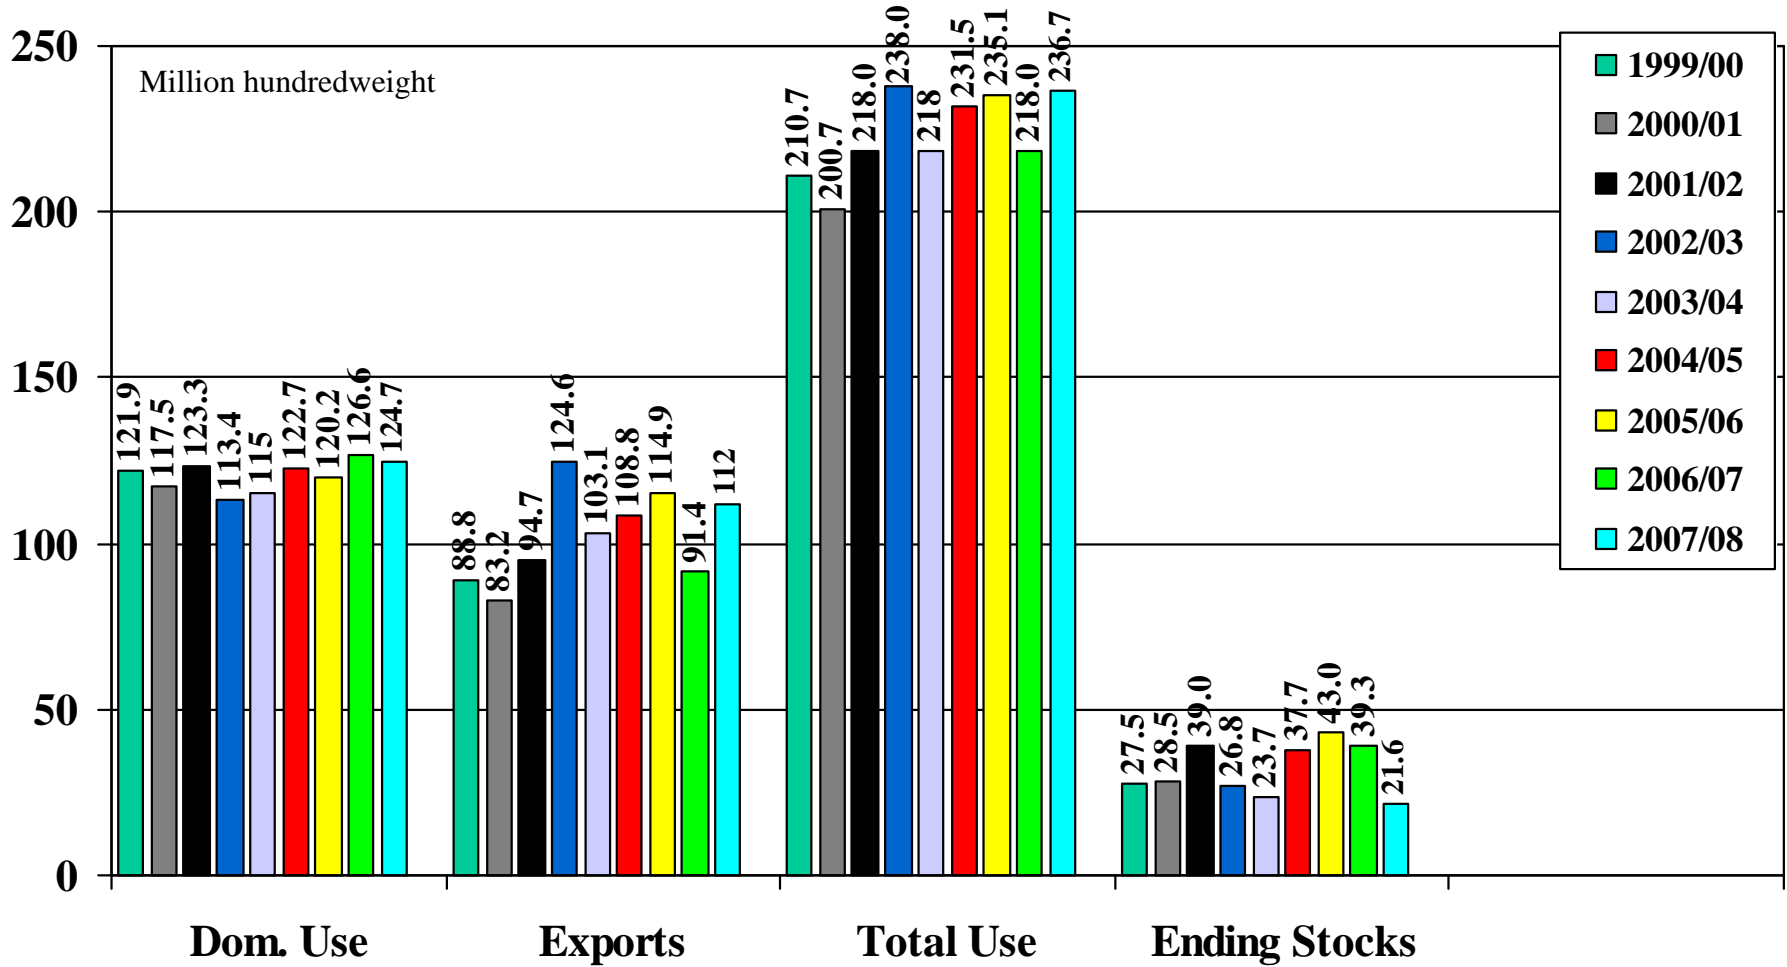

U.S. All Rice Production & Price 1950/51 – 2007/08

U.S. All Rice Production & Price 1970/71 – 2007/08

U.S. Rice

Supply and Demand Estimates

April 9, 2008

U.S. All Rice Supply 1999/00 – 2007/08

Average Farm Price (\$/cwt): 2005/06 \$7.65, 2006/07 \$9.96, & 2007/08 \$12.05 to \$12.35

Source: [USDA World Supply and Demand Estimates](#) and [Rice Yearbook](#)

U.S. All Rice Use and Ending Stocks 1999/00 – 2007/08

Source: [USDA World Supply and Demand Estimates](#) and [Rice Yearbook](#)

U.S. Long Grain Rice Supply 1999/00 – 2007/08

U.S. Long Grain Rice Use and Ending Stocks 1999/00 – 2007/08

U.S. Medium and Short Grain Rice Supply 1999/00 – 2007/08

U.S. Medium and Short Grain Rice Use and Ending Stocks 1999/00 – 2007/08

World Rice Rough Production 1978/79 – 2007/08

Millions of Metric Tons

Source: [USDA Foreign Agricultural Service, Grain: World Markets and Trade](#)

World Rice Milled Production 1978/79 – 2007/08

World Rice Trade Calendar Year 1979 – 2008