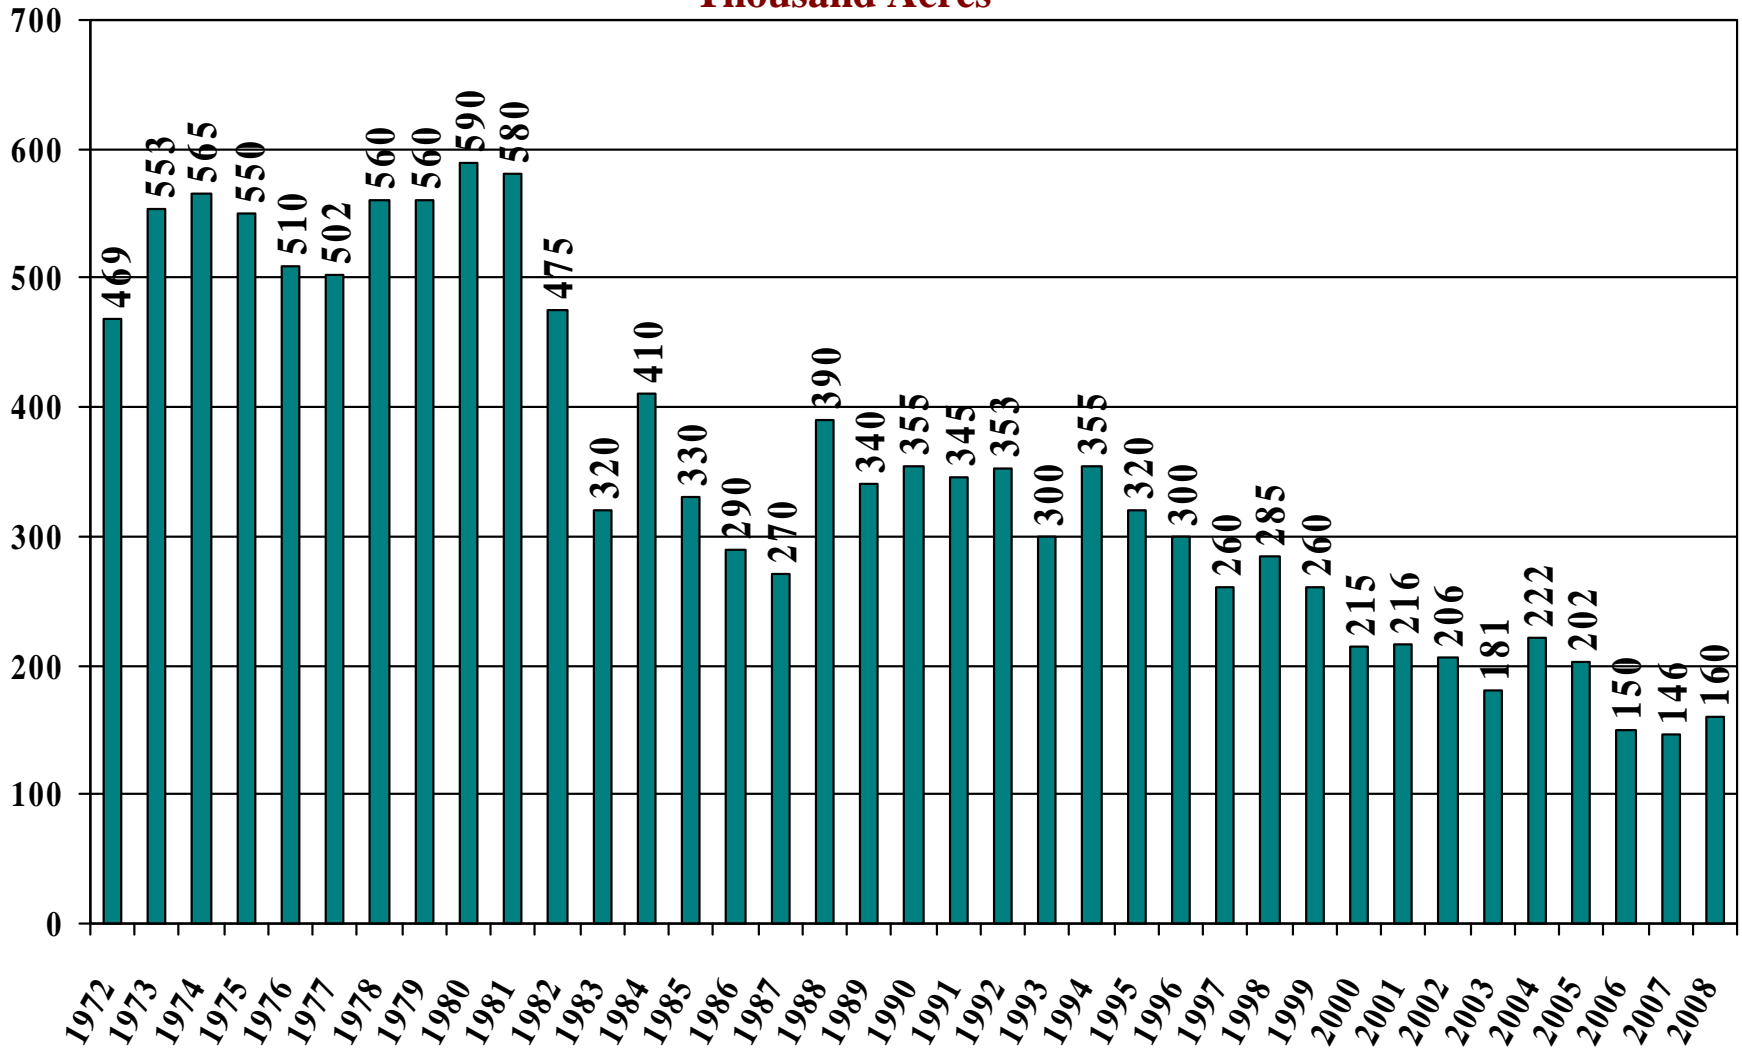

Planted Acres 1972 – 2007 and Prospective Planting 2008

Thousand Acres

Texas All Rice

Planted Acres 1972 – 2007 and Prospective Planting 2008

Thousand Acres

United States Long Grain Rice

Planted Acres 1972 – 2007 and Prospective Planting 2008