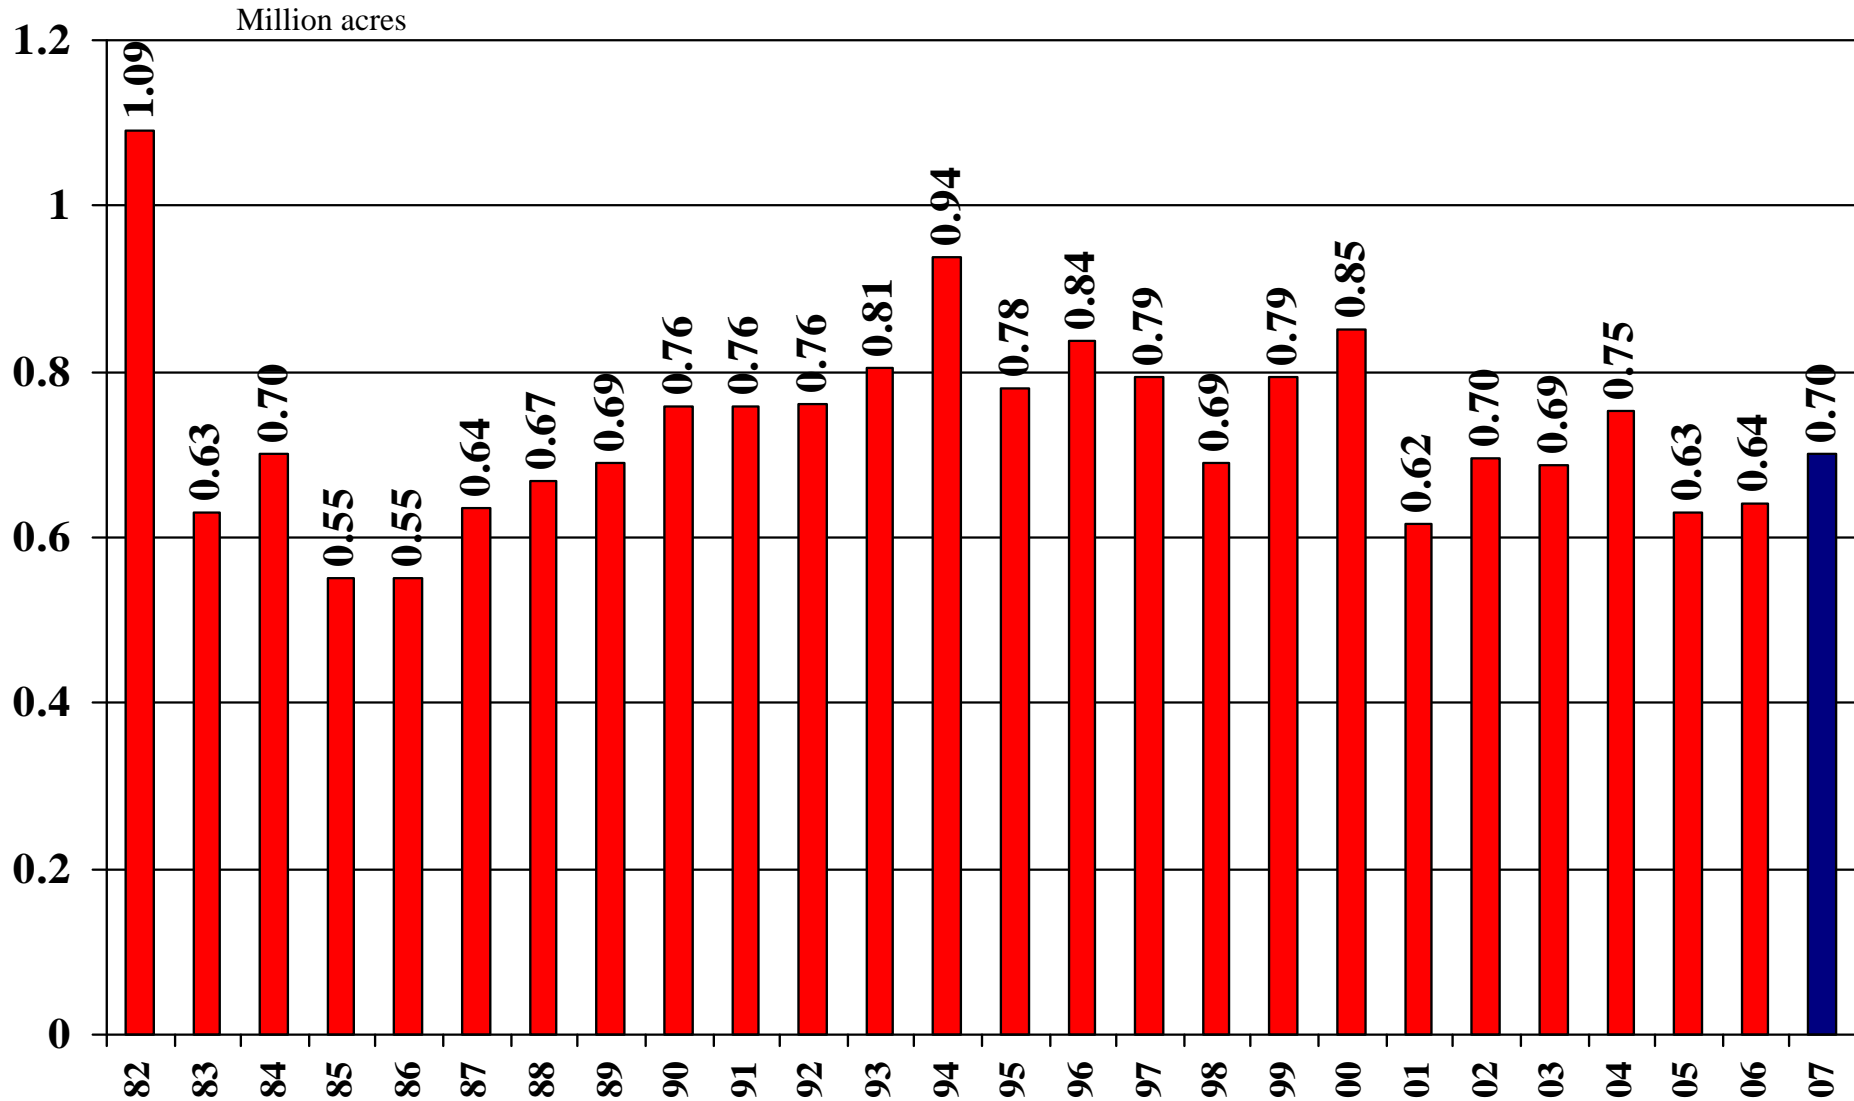

U.S. Long Grain Rice Ending Stocks 1982/83 – 2007/08

Source: [USDA World Supply and Demand Estimates](#) and [Rice Yearbook](#)

U.S. Medium & Short Grain Rice

Supply and Demand Estimates

April 9, 2008

U.S. Medium & Short Grain Rice Harvested Acres 1982/83 – 2007/08