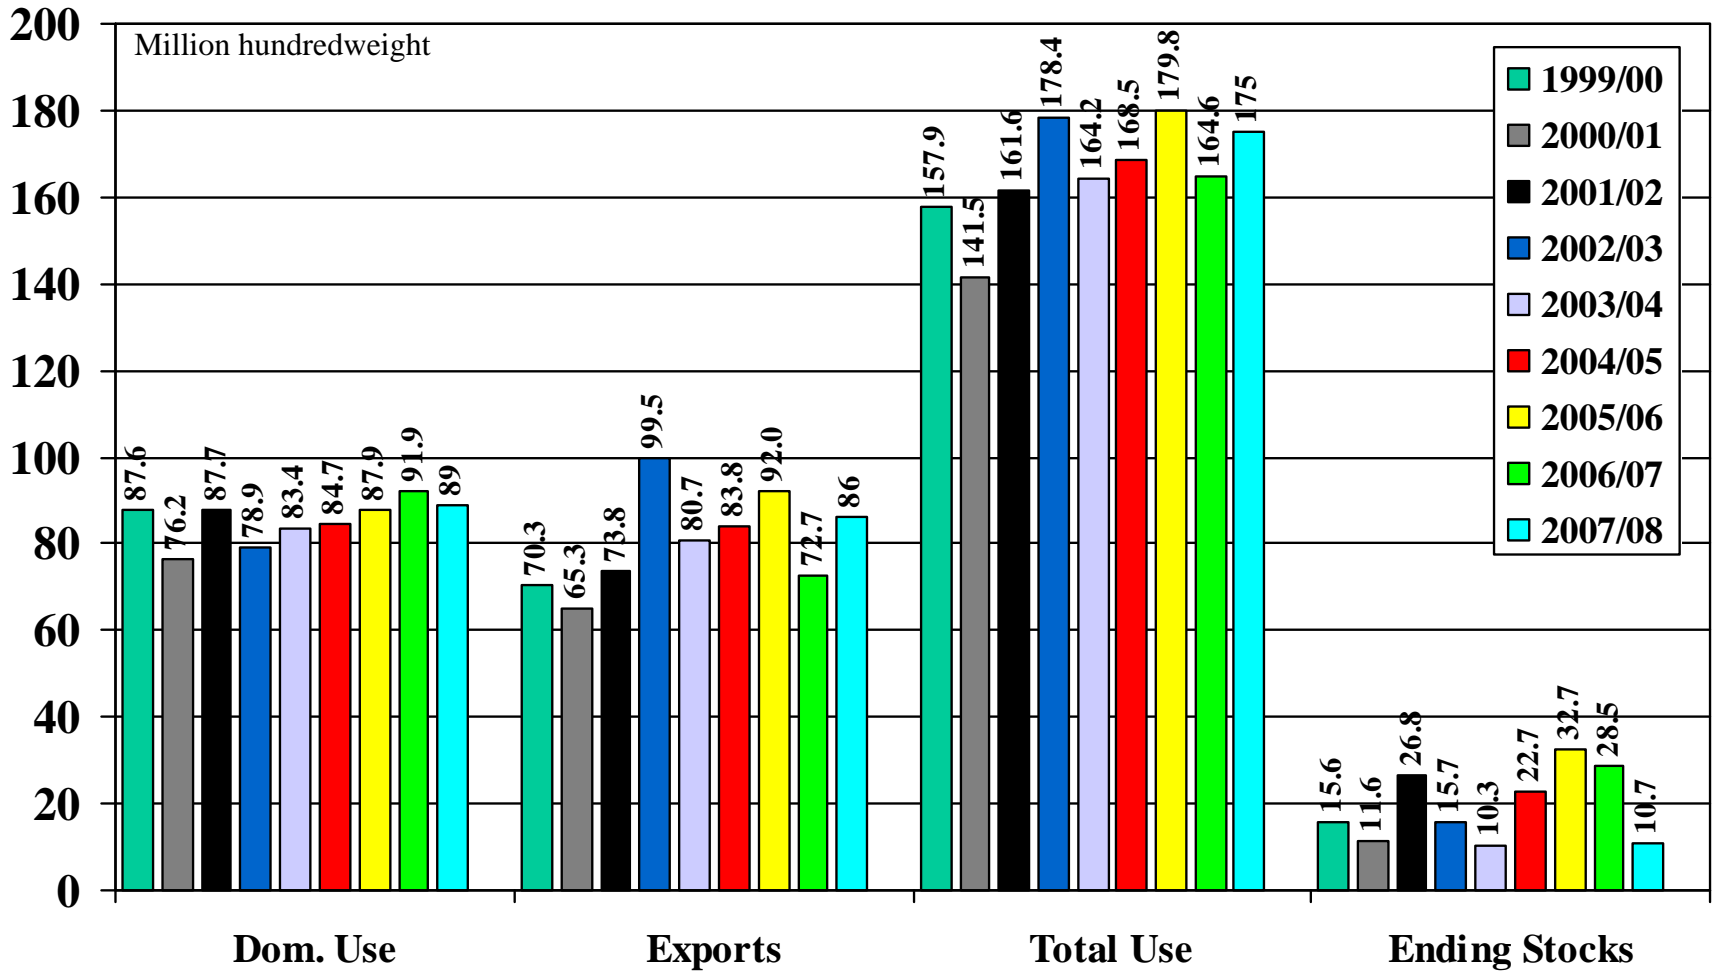

U.S. All Rice Production & Price 1950/51 – 2007/08

U.S. All Rice Production & Price 1970/71 – 2007/08

U.S. Rice

Supply and Demand Estimates

April 9, 2008

U.S. All Rice Supply 1999/00 – 2007/08

Average Farm Price (\$/cwt): 2005/06 \$7.65, 2006/07 \$9.96, & 2007/08 \$12.05 to \$12.35

Source: [USDA World Supply and Demand Estimates](#) and [Rice Yearbook](#)

U.S. All Rice Use and Ending Stocks 1999/00 – 2007/08

Source: [USDA World Supply and Demand Estimates](#) and [Rice Yearbook](#)

U.S. Long Grain Rice Supply 1999/00 – 2007/08

U.S. Long Grain Rice Use and Ending Stocks 1999/00 – 2007/08

U.S. Medium and Short Grain Rice Supply 1999/00 – 2007/08

U.S. Medium and Short Grain Rice Use and Ending Stocks 1999/00 – 2007/08

World Rice Rough Production 1978/79 – 2007/08

Millions of Metric Tons

Source: [USDA Foreign Agricultural Service, Grain: World Markets and Trade](#)

World Rice Milled Production 1978/79 – 2007/08

World Rice Trade Calendar Year 1979 – 2008