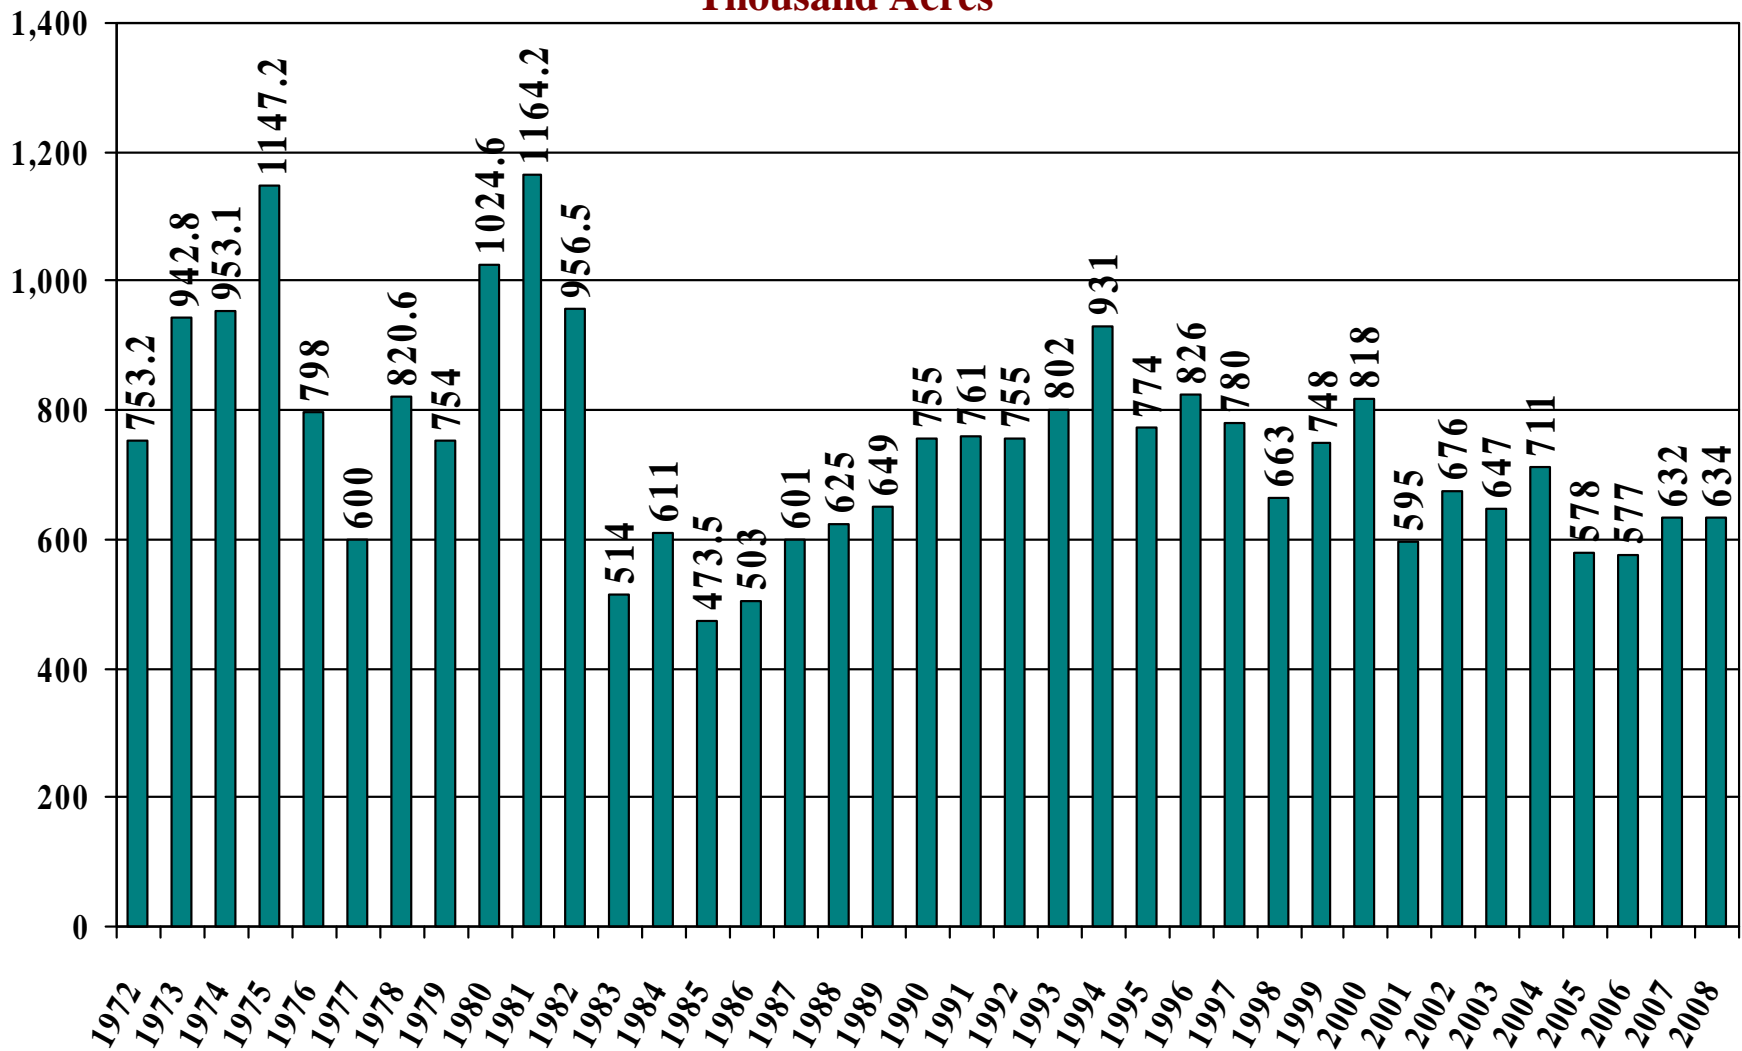

United States Medium Grain Rice

Planted Acres 1972 – 2007 and Prospective Planting 2008

Thousand Acres