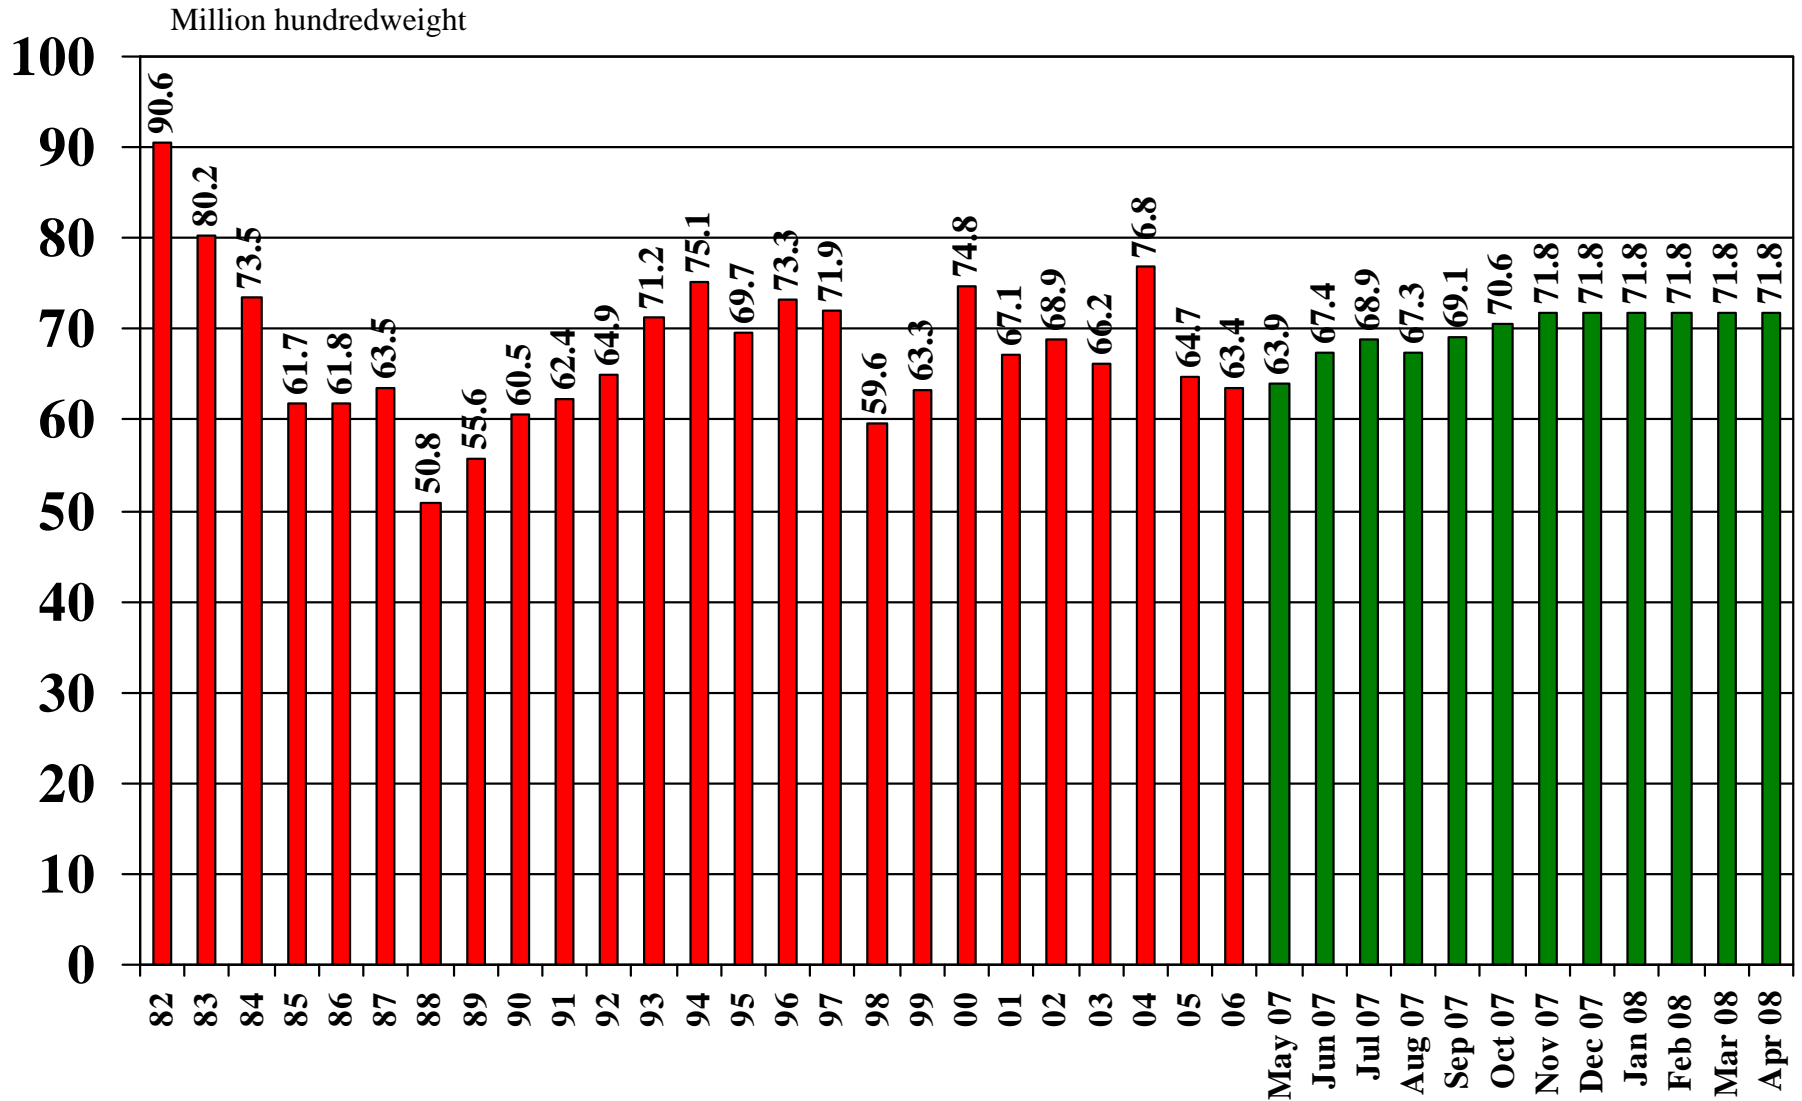

U.S. Medium and Short Grain Rice Total Supply 1982/83 – 2007/08

Source: [USDA World Supply and Demand Estimates](#) and [Rice Yearbook](#)