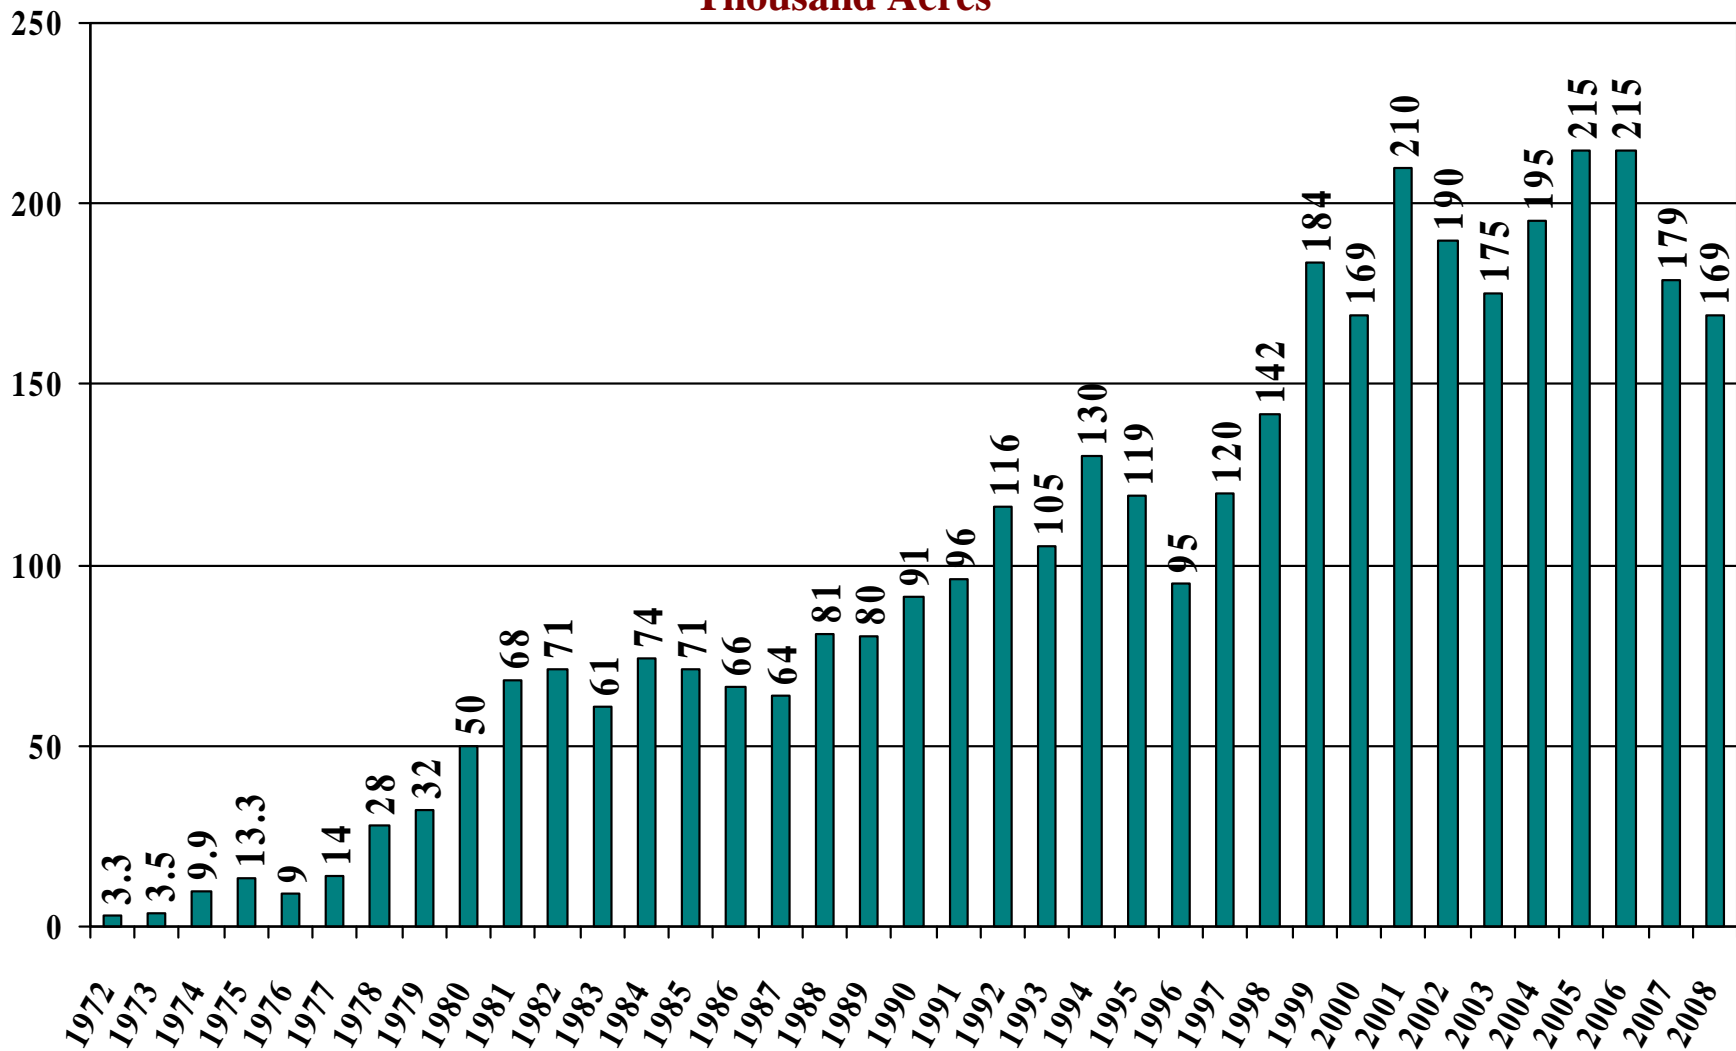

Planted Acres 1972 – 2007 and Prospective Planting 2008

Thousand Acres

Missouri Long Grain Rice

Planted Acres 1972 – 2007 and Prospective Planting 2008

Thousand Acres

Missouri Medium Grain Rice

Planted Acres 1972 – 2007 and Prospective Planting 2008