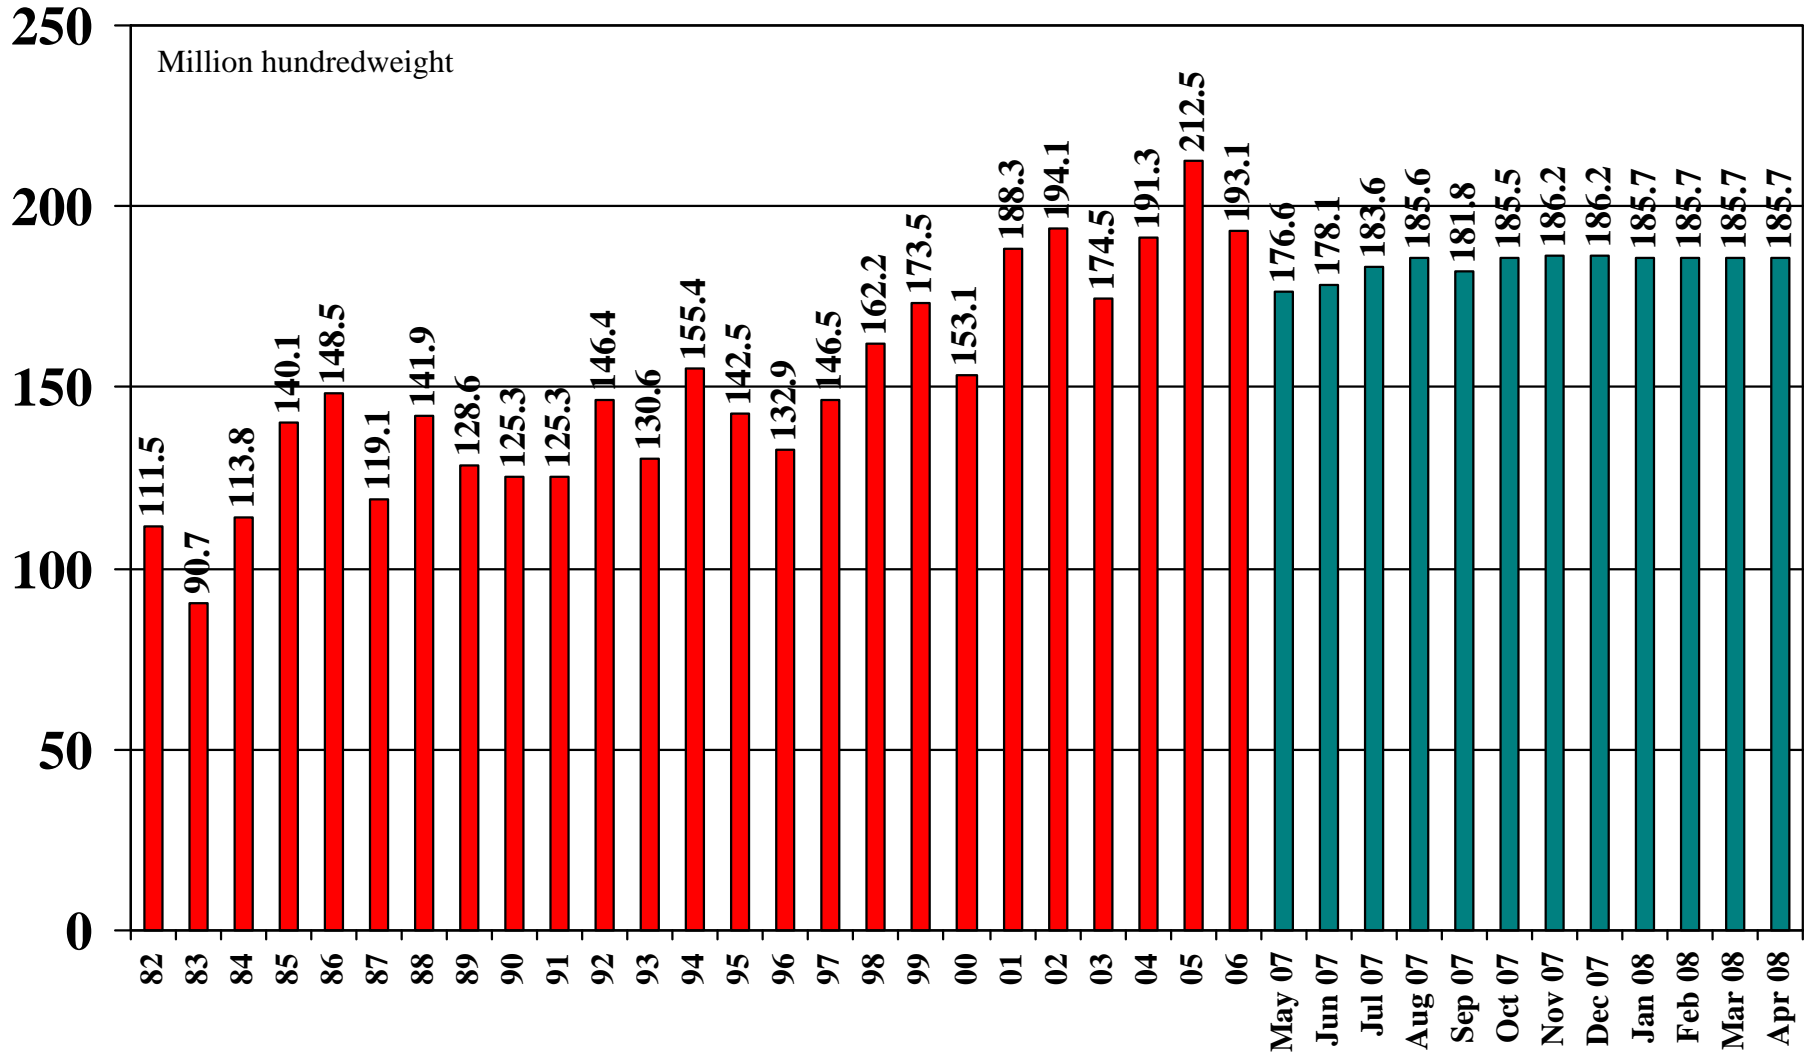

Source: [USDA World Supply and Demand Estimates](#) and [Rice Yearbook](#)

U.S. Long Grain Rice Beginning Stocks 1982/83 – 2007/08

U.S. Long Grain Rice Production 1982/83 – 2007/08

U.S. Long Grain Rice Total Supply 1982/83 – 2007/08