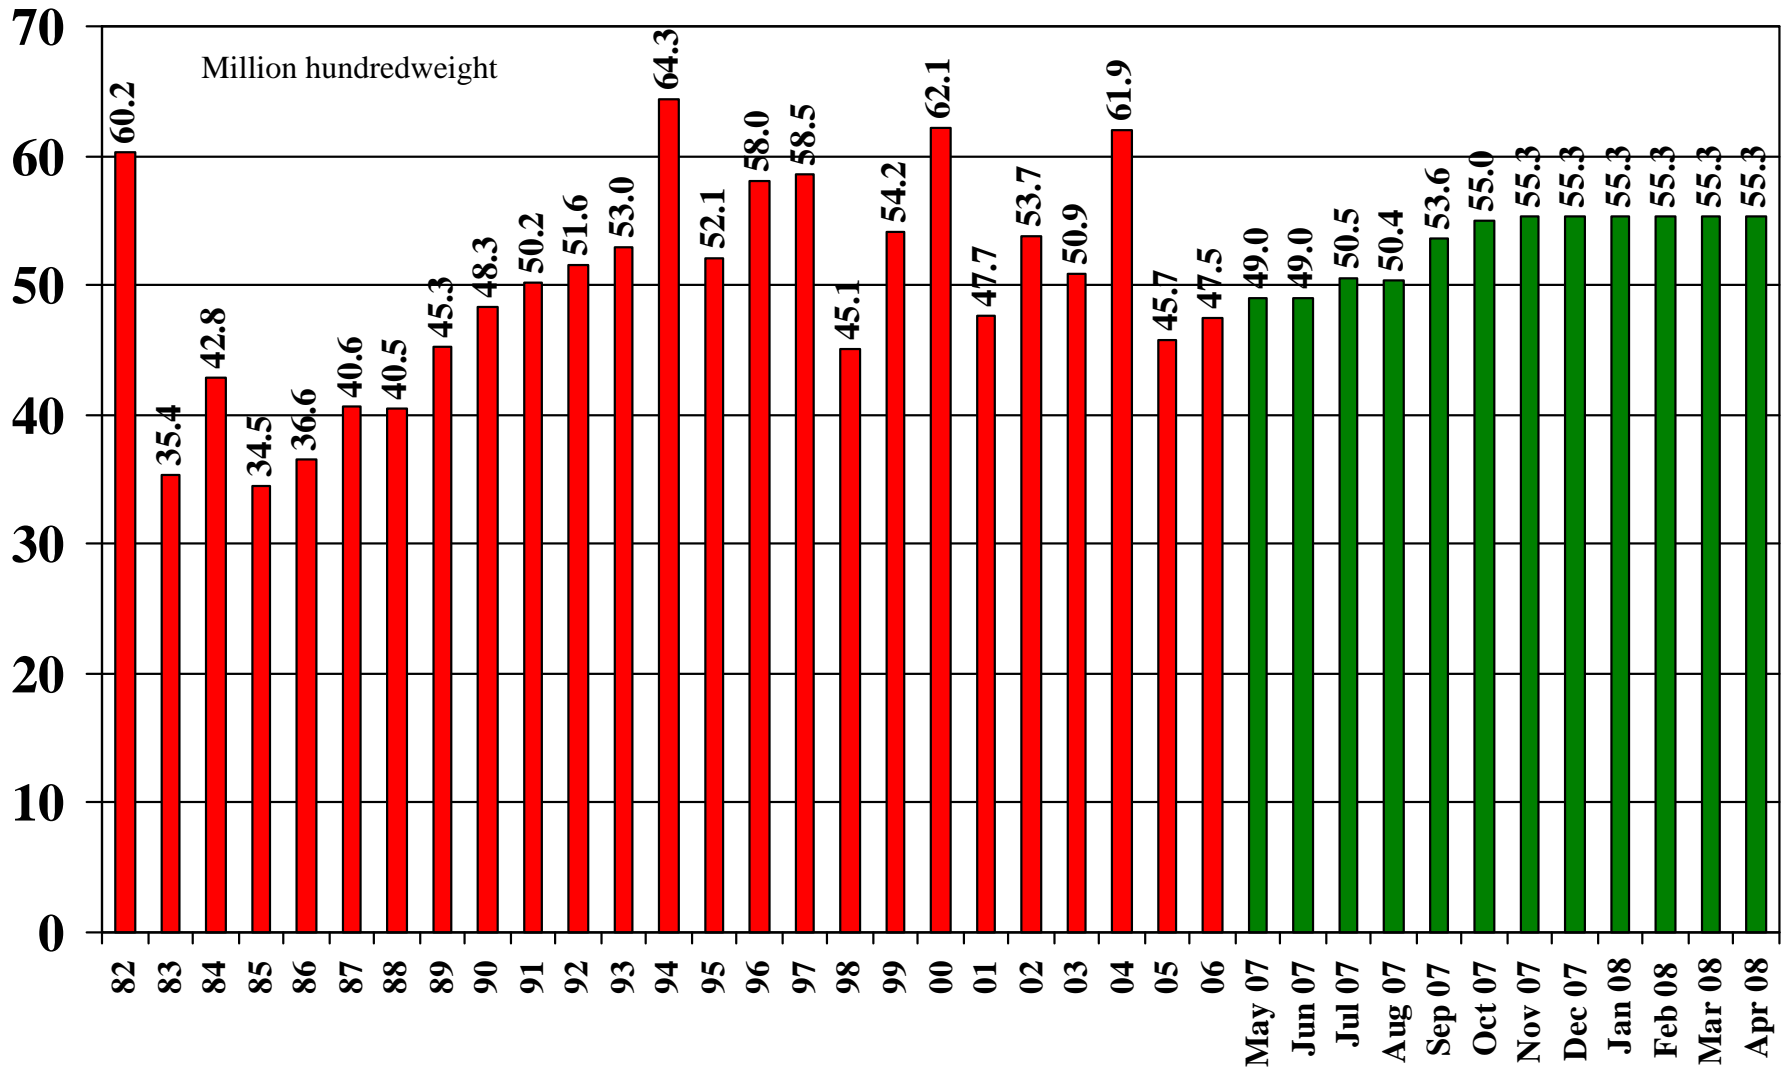

U.S. Medium and Short Grain Rice Production 1982/83 – 2007/08