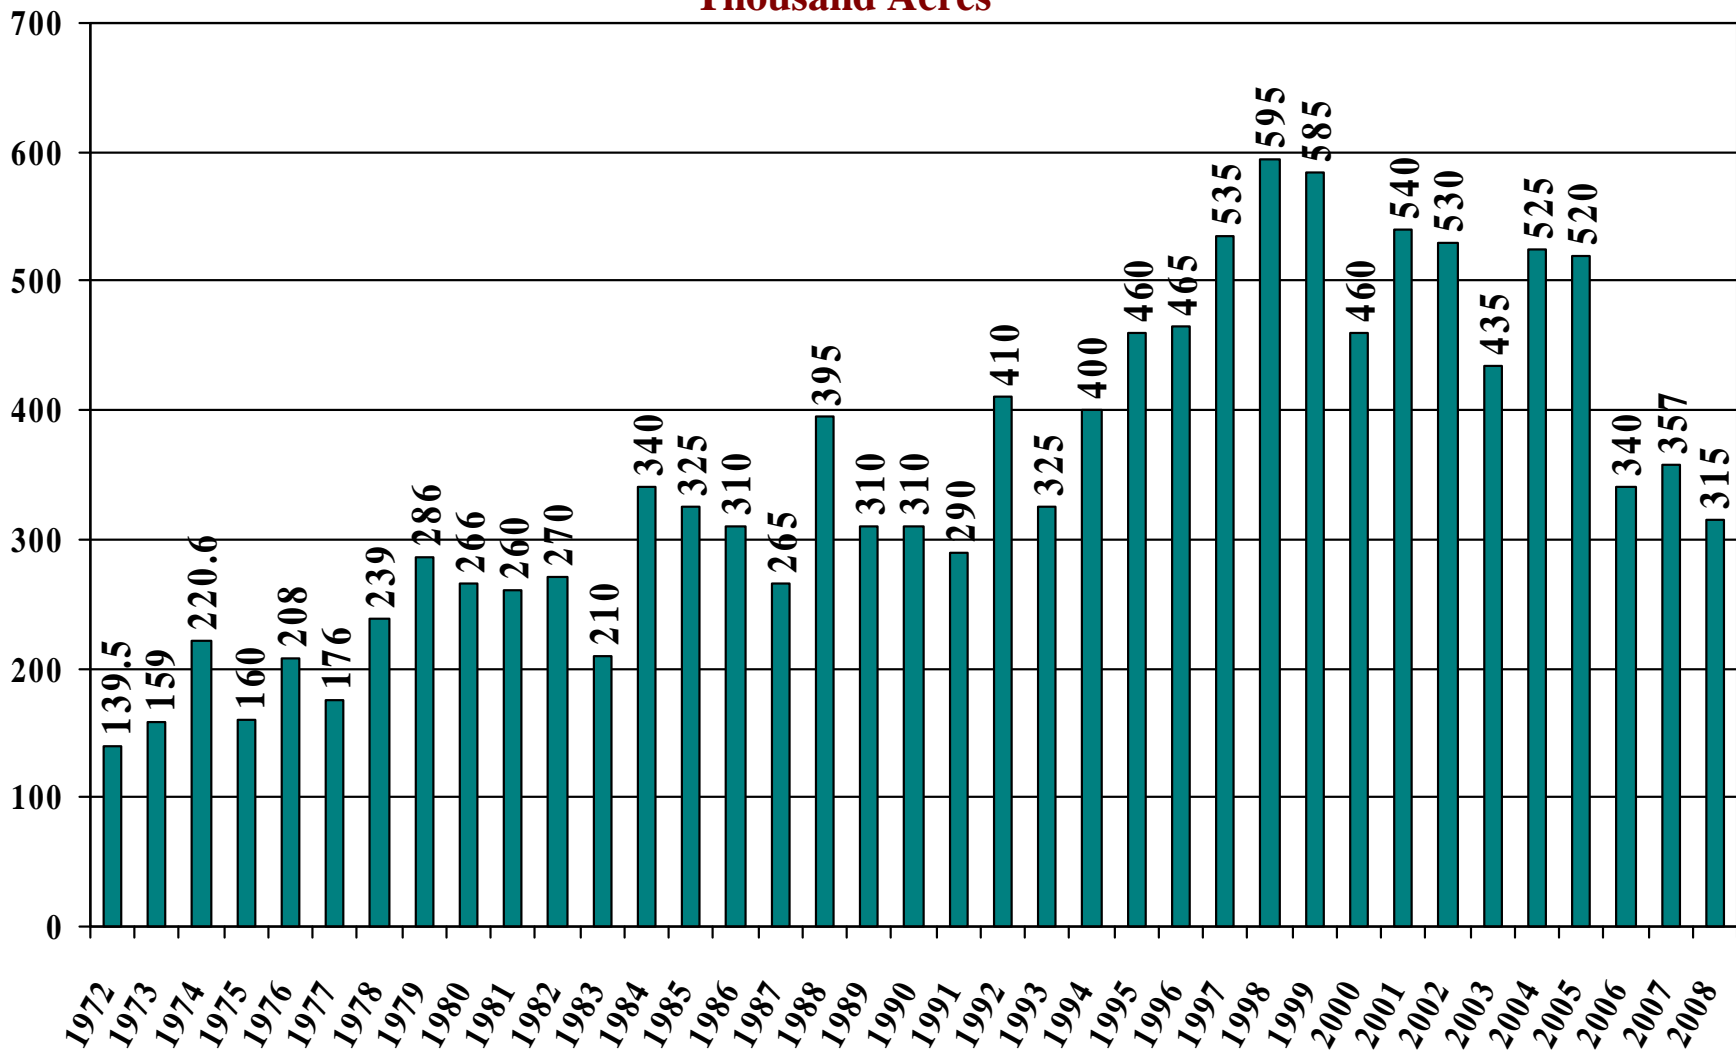

Louisiana Long Grain Rice

Planted Acres 1972 – 2007 and Prospective Planting 2008

Thousand Acres