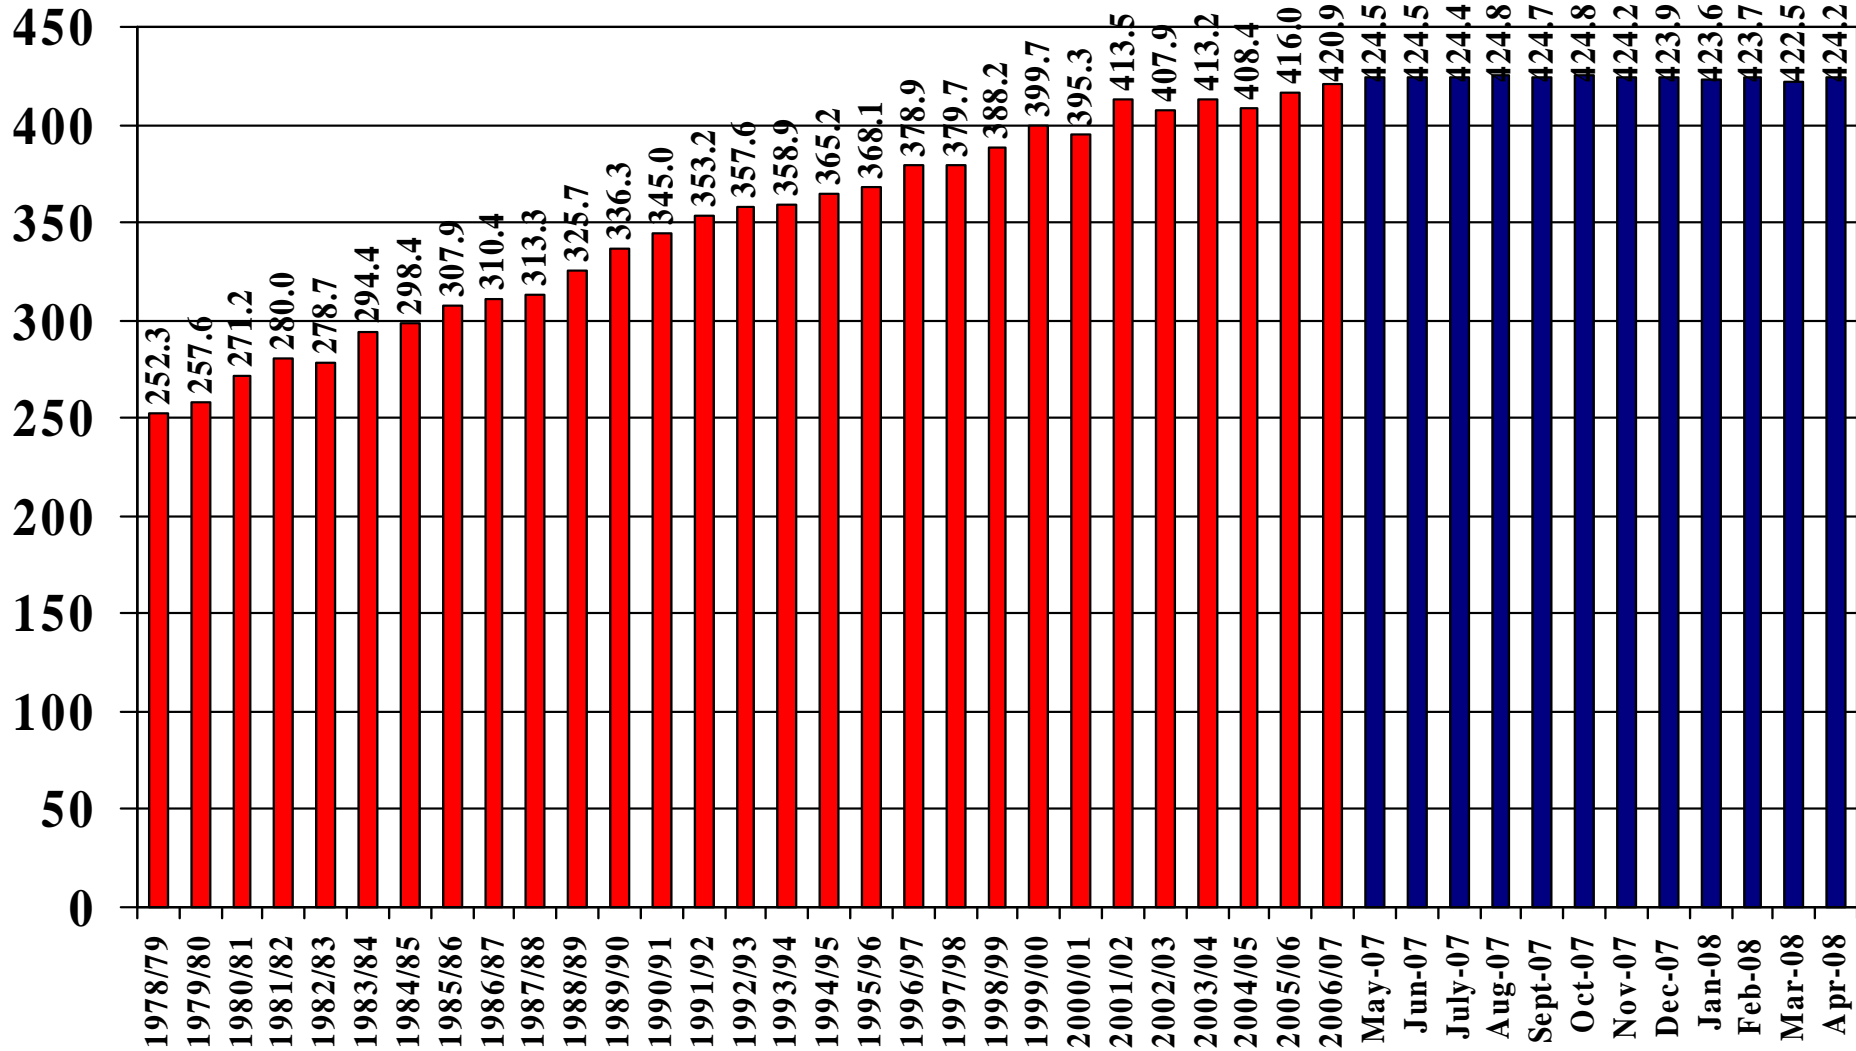

World Rice Total Use 1978/79 – 2007/08

Millions of Metric Tons

Source: [USDA Foreign Agricultural Service, Grain: World Markets and Trade](#)