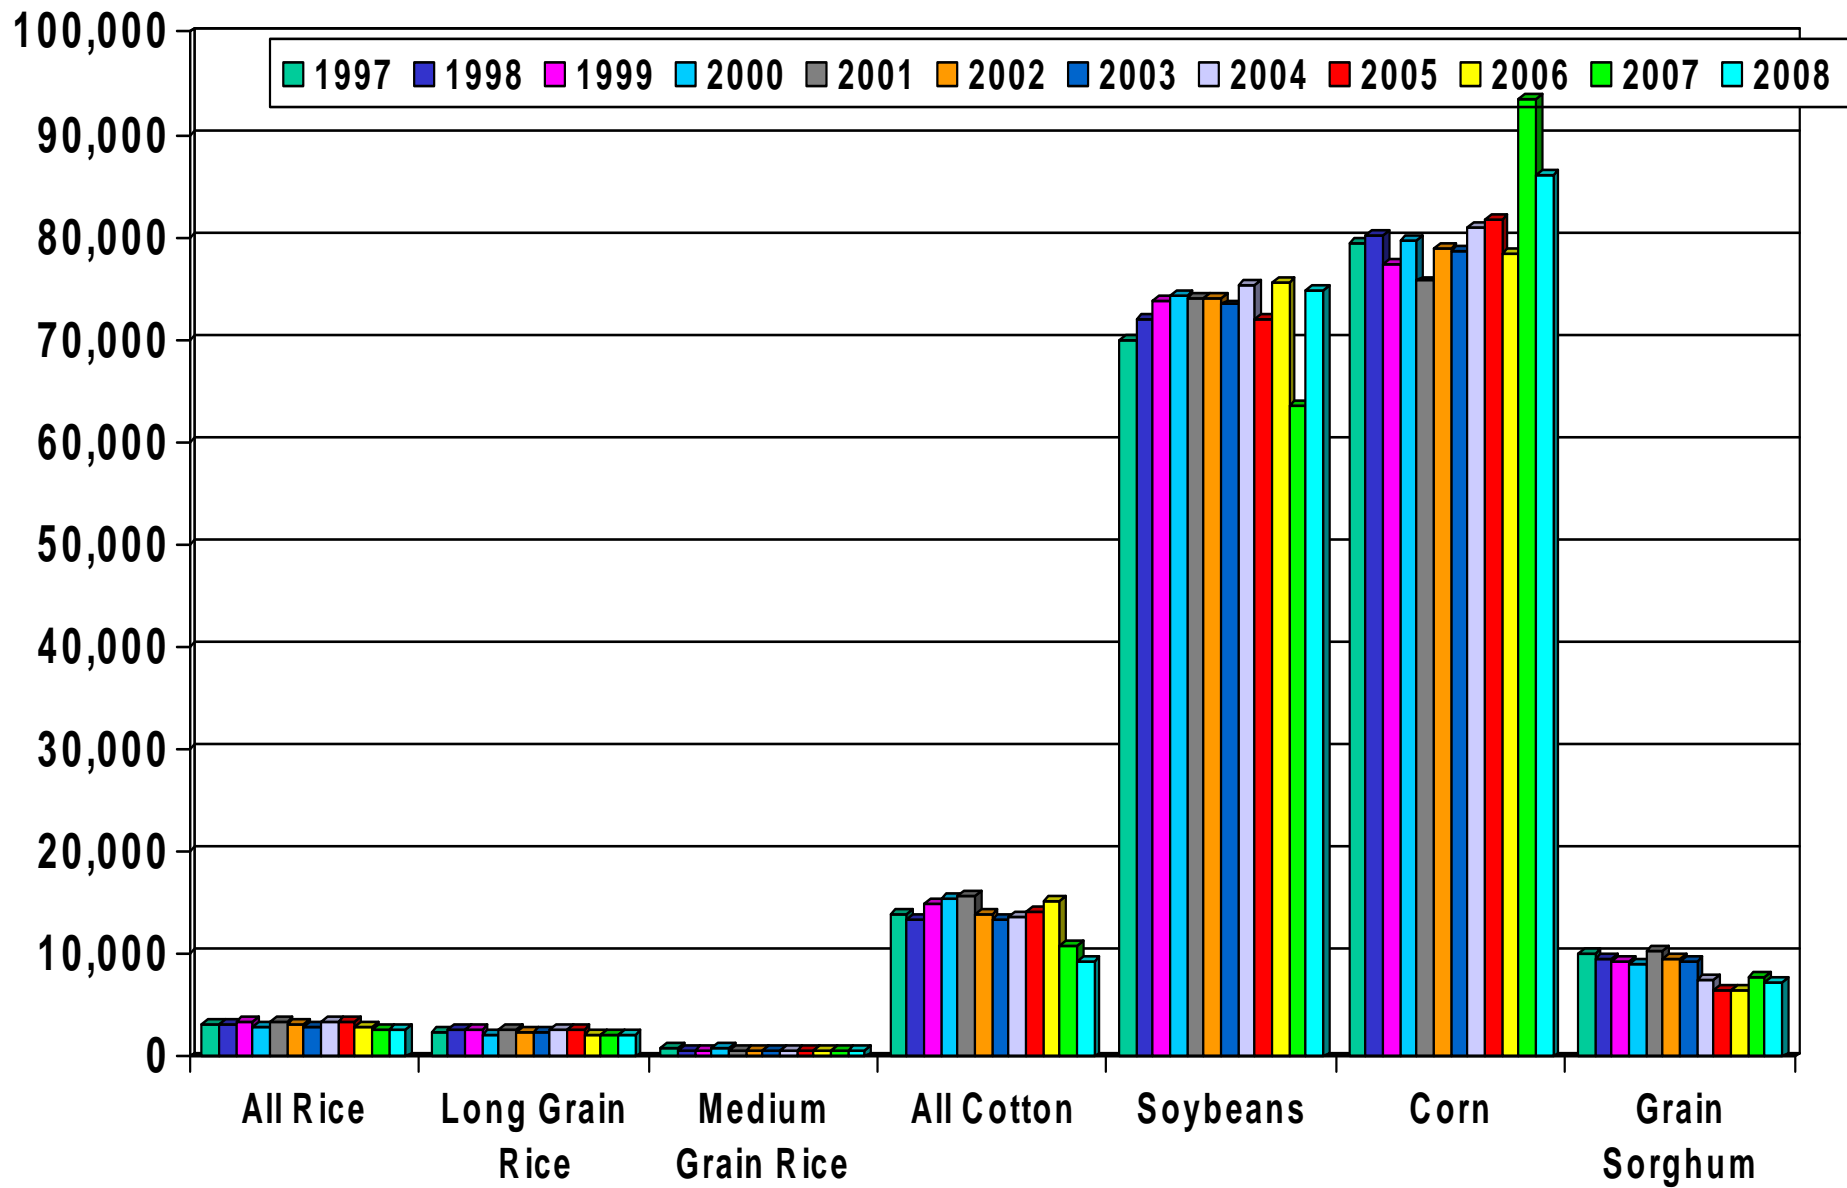

U.S. 1997-2007 Planting and 2008 Prospective Planting

Thousand Acres