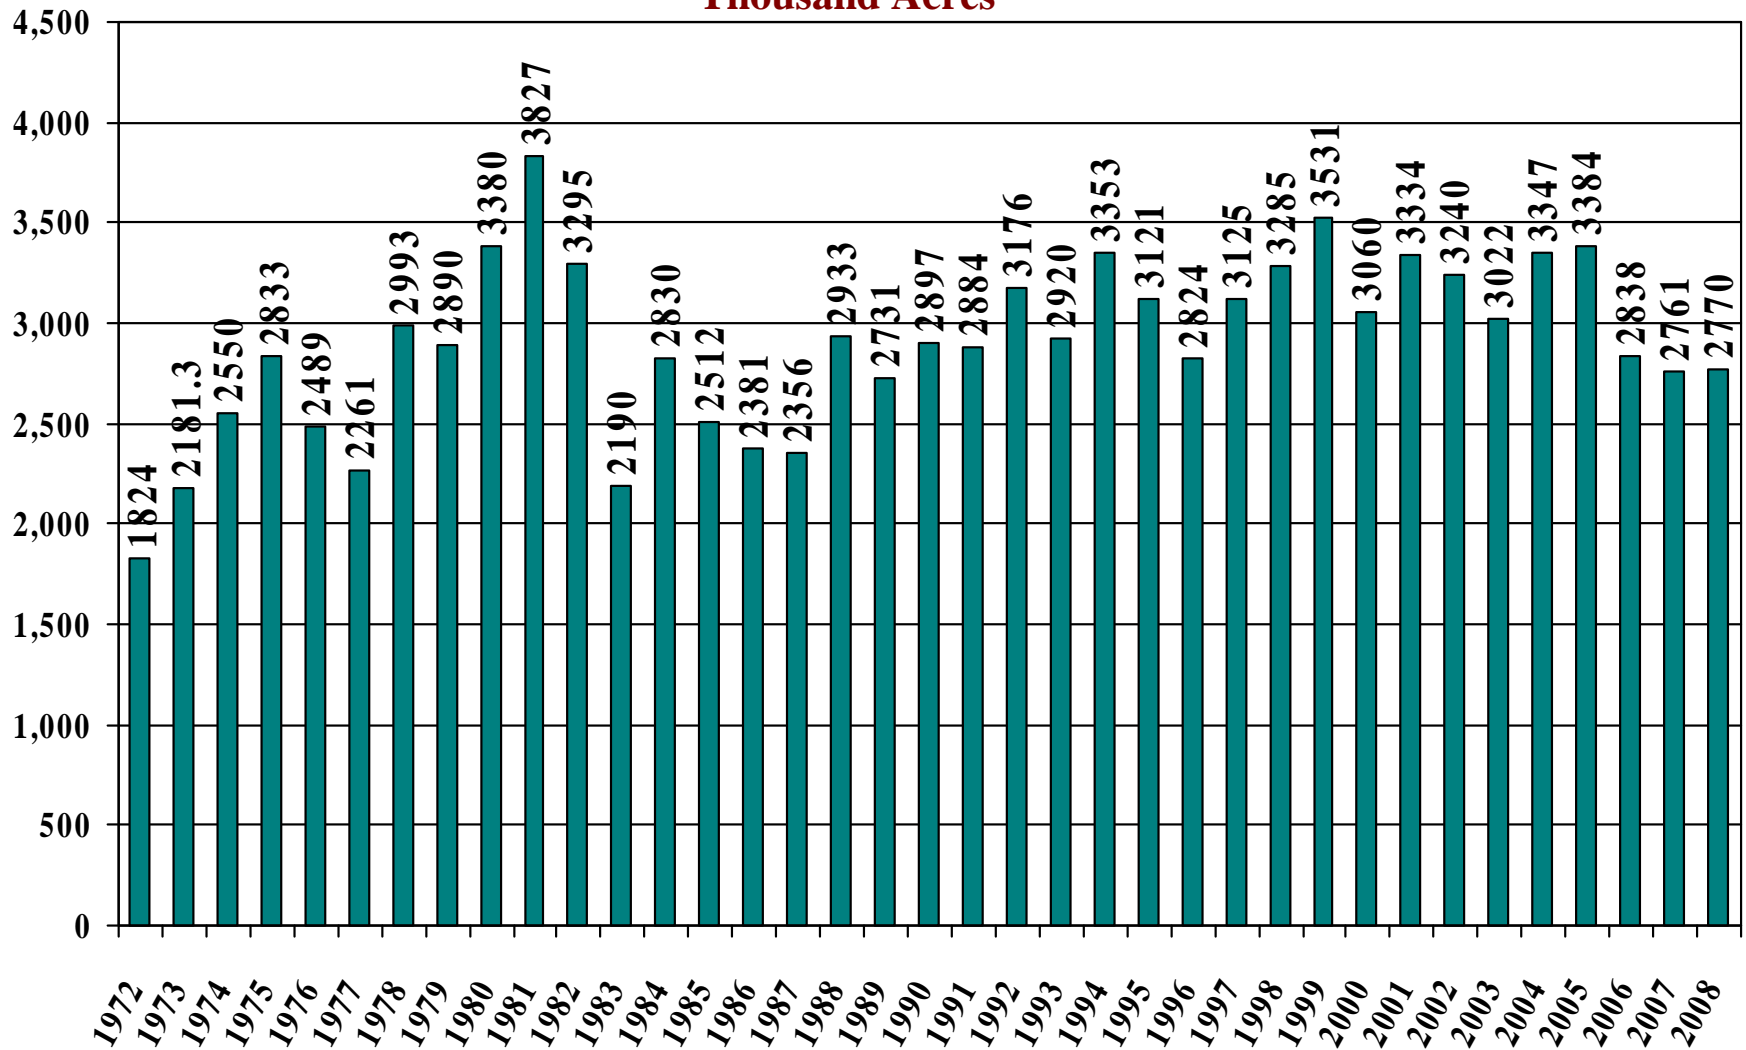

United States All Rice

Planted Acres 1972 – 2007 and Prospective Planting 2008

Thousand Acres