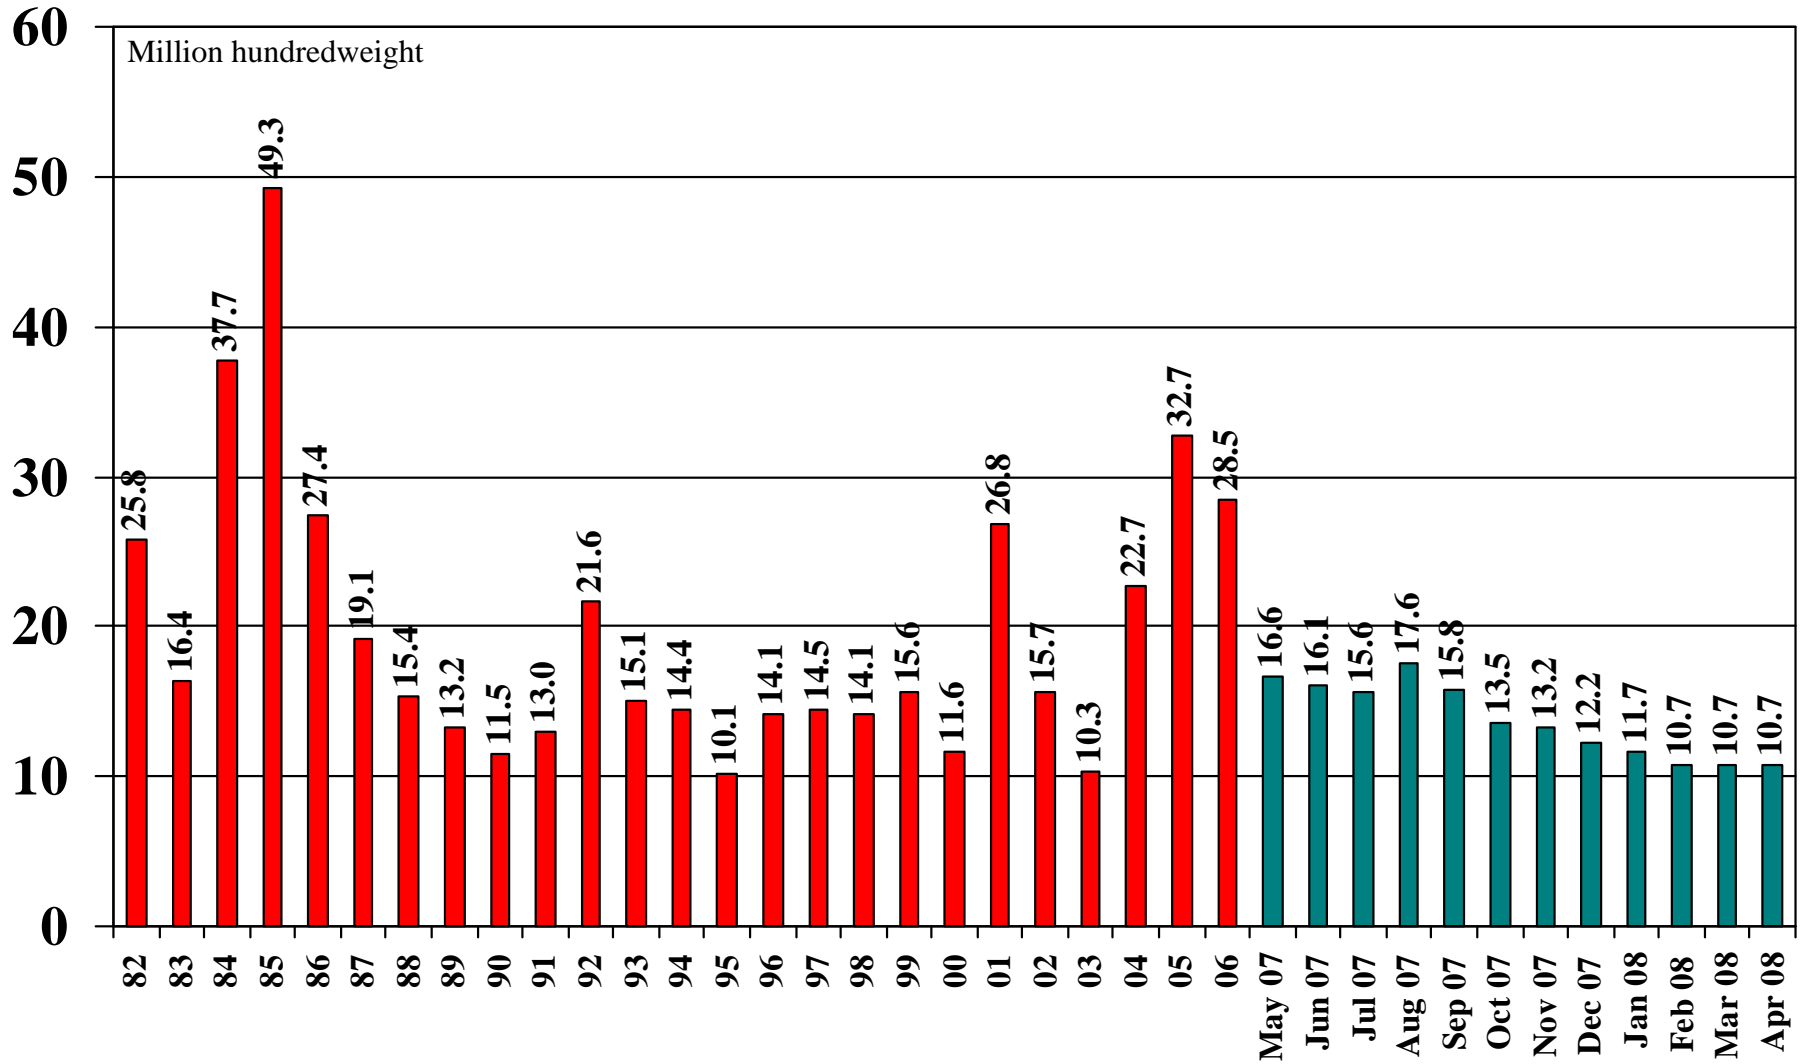

U.S. Long Grain Rice Ending Stocks 1982/83 – 2007/08

Source: [USDA World Supply and Demand Estimates](#) and [Rice Yearbook](#)