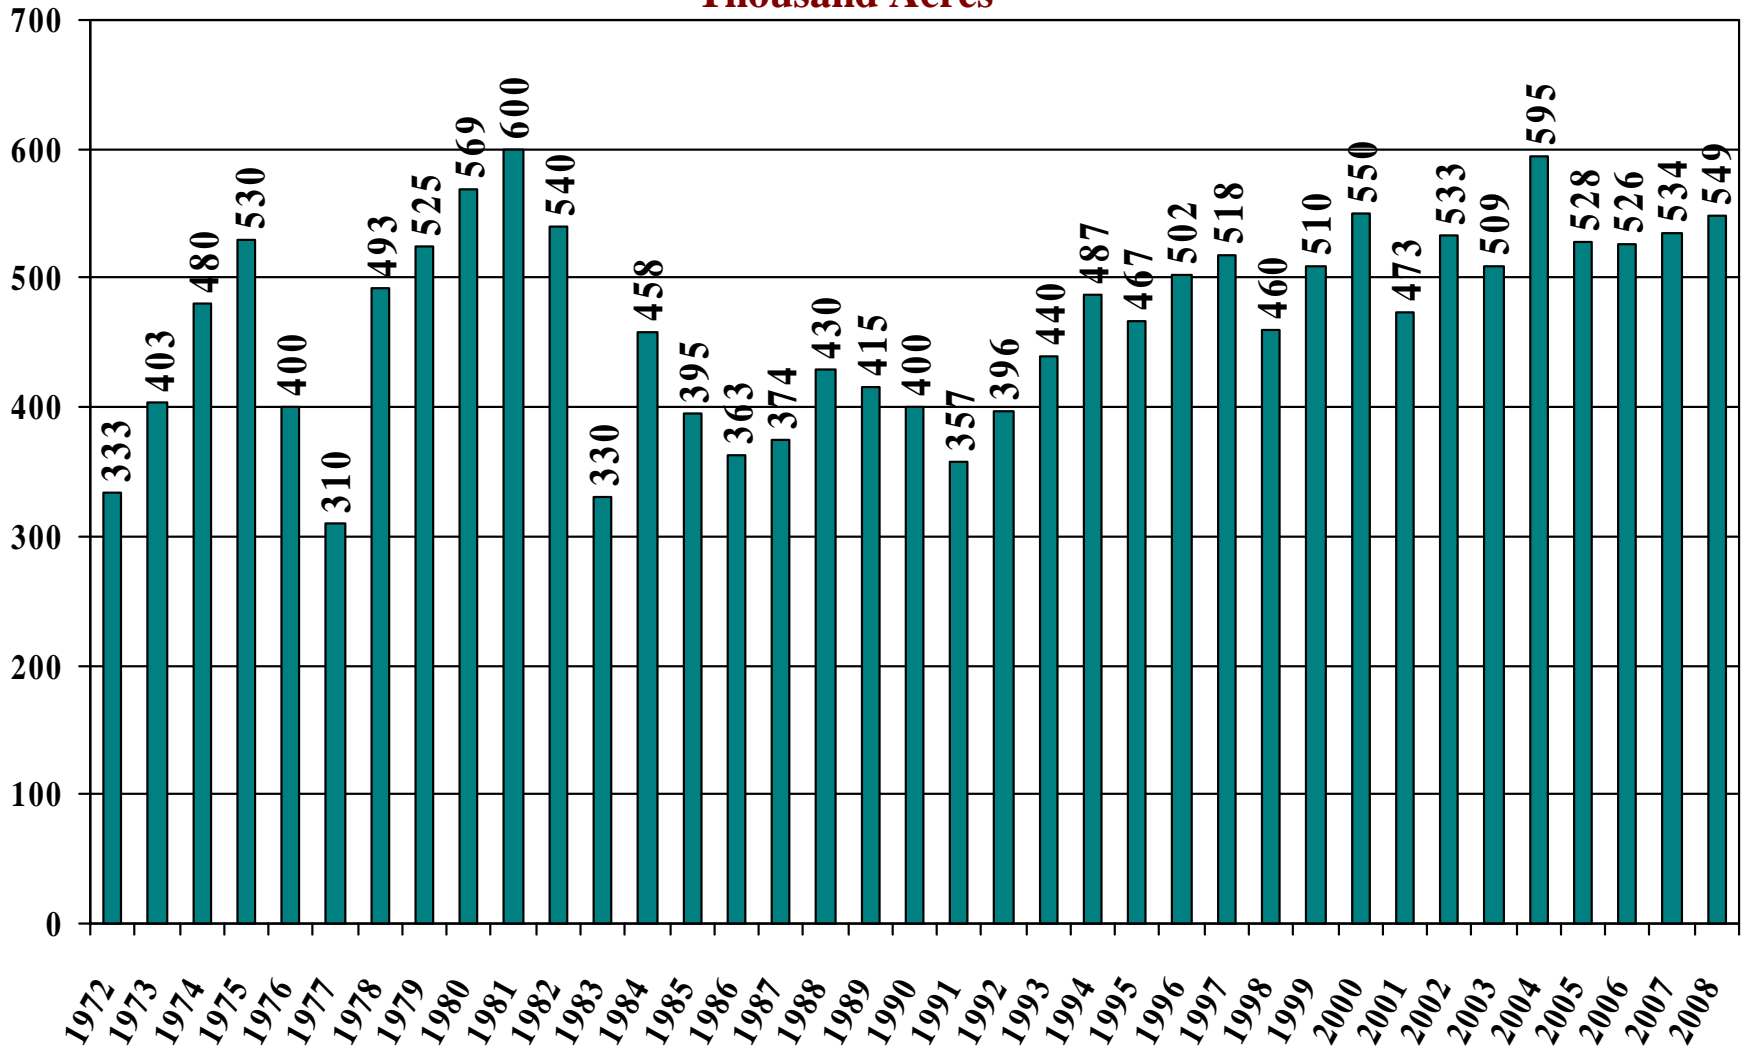

California All Rice

Planted Acres 1972 – 2007 and Prospective Planting 2008

Thousand Acres