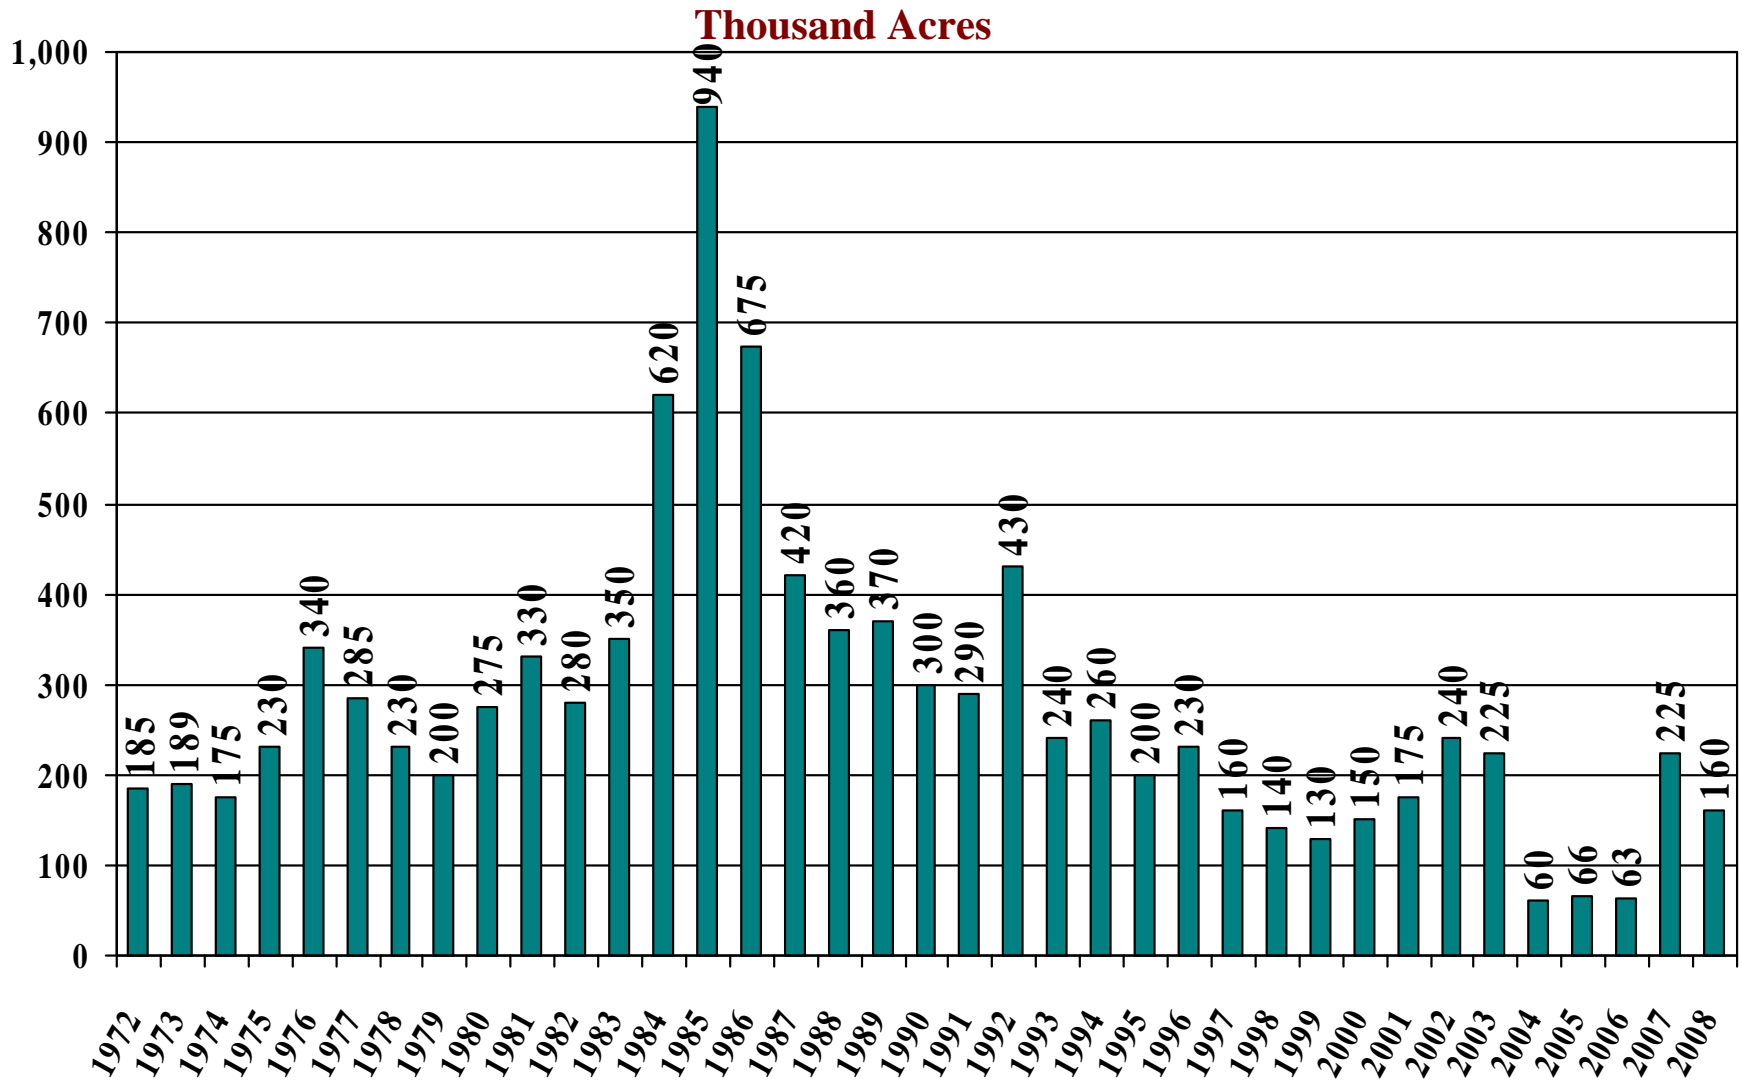

Thousand Acres

Arkansas Corn

Planted Acres 1972 – 2007 and Prospective Planting 2008

Thousand Acres

Arkansas Grain Sorghum

Planted Acres 1972 – 2007 and Prospective Planting 2008

Arkansas Wheat

Planted Acres 1972 – 2007 and Prospective Planting 2008