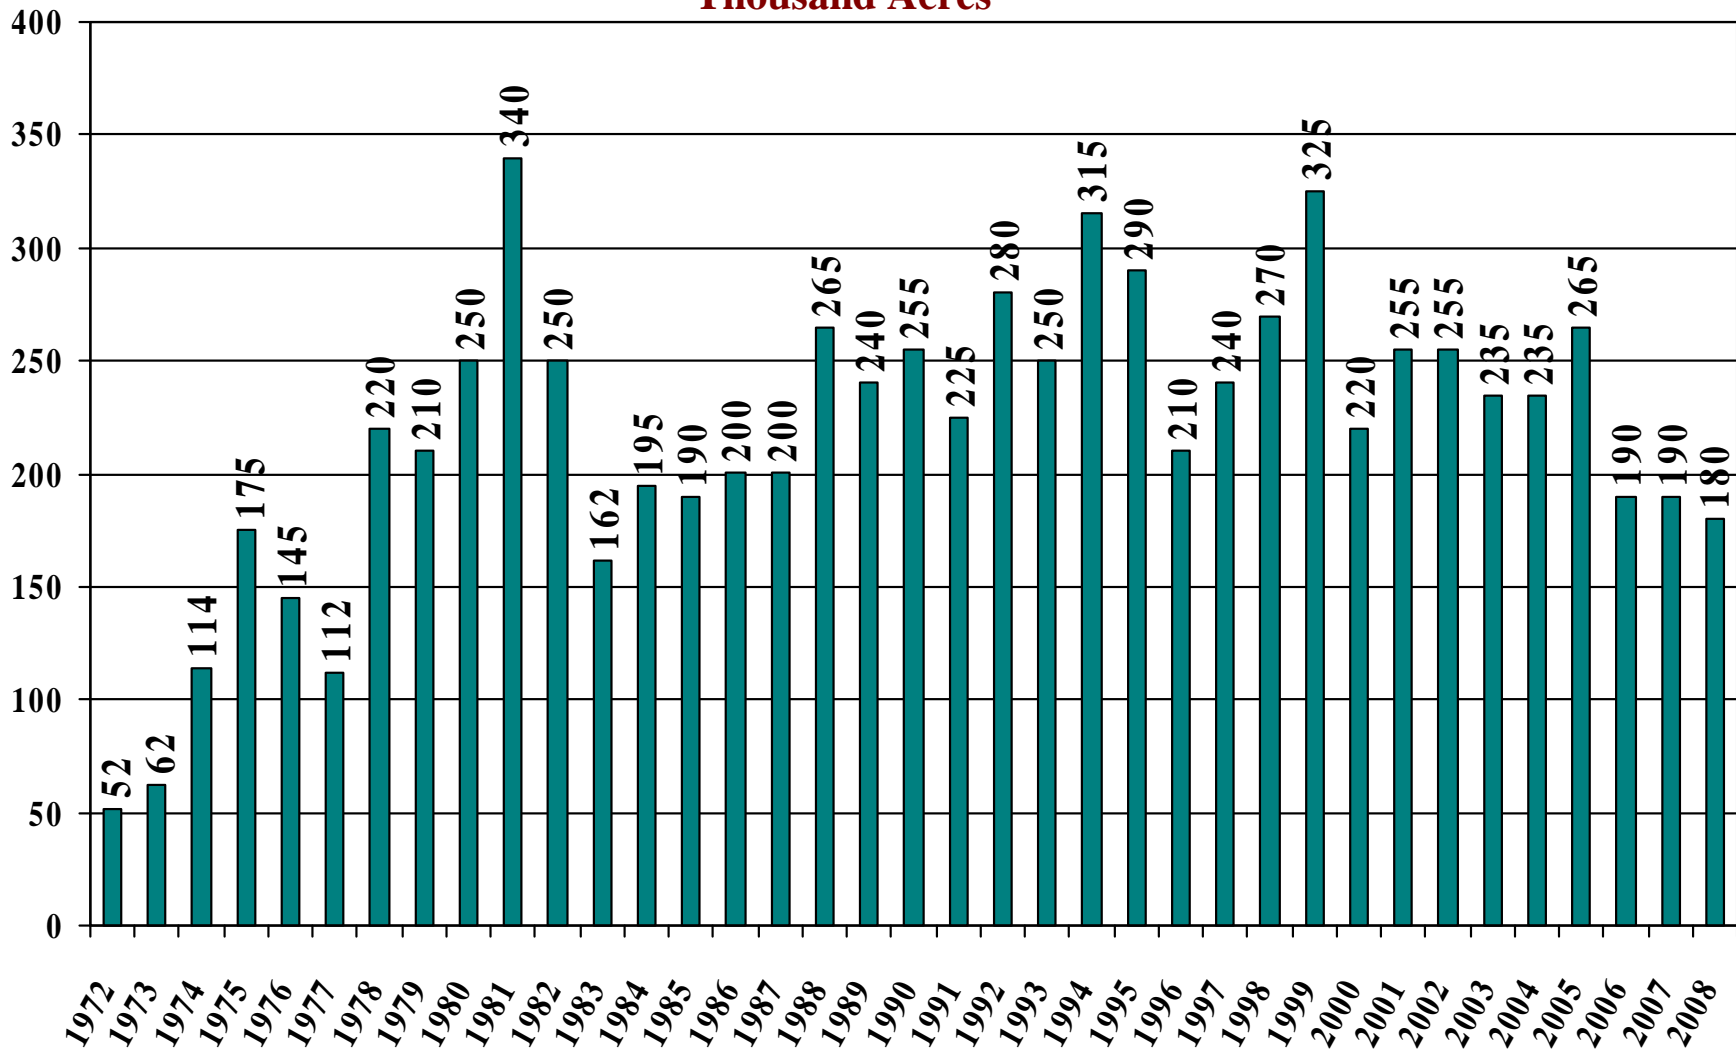

Mississippi All Rice

Planted Acres 1972 – 2007 and Prospective Planting 2008

Thousand Acres