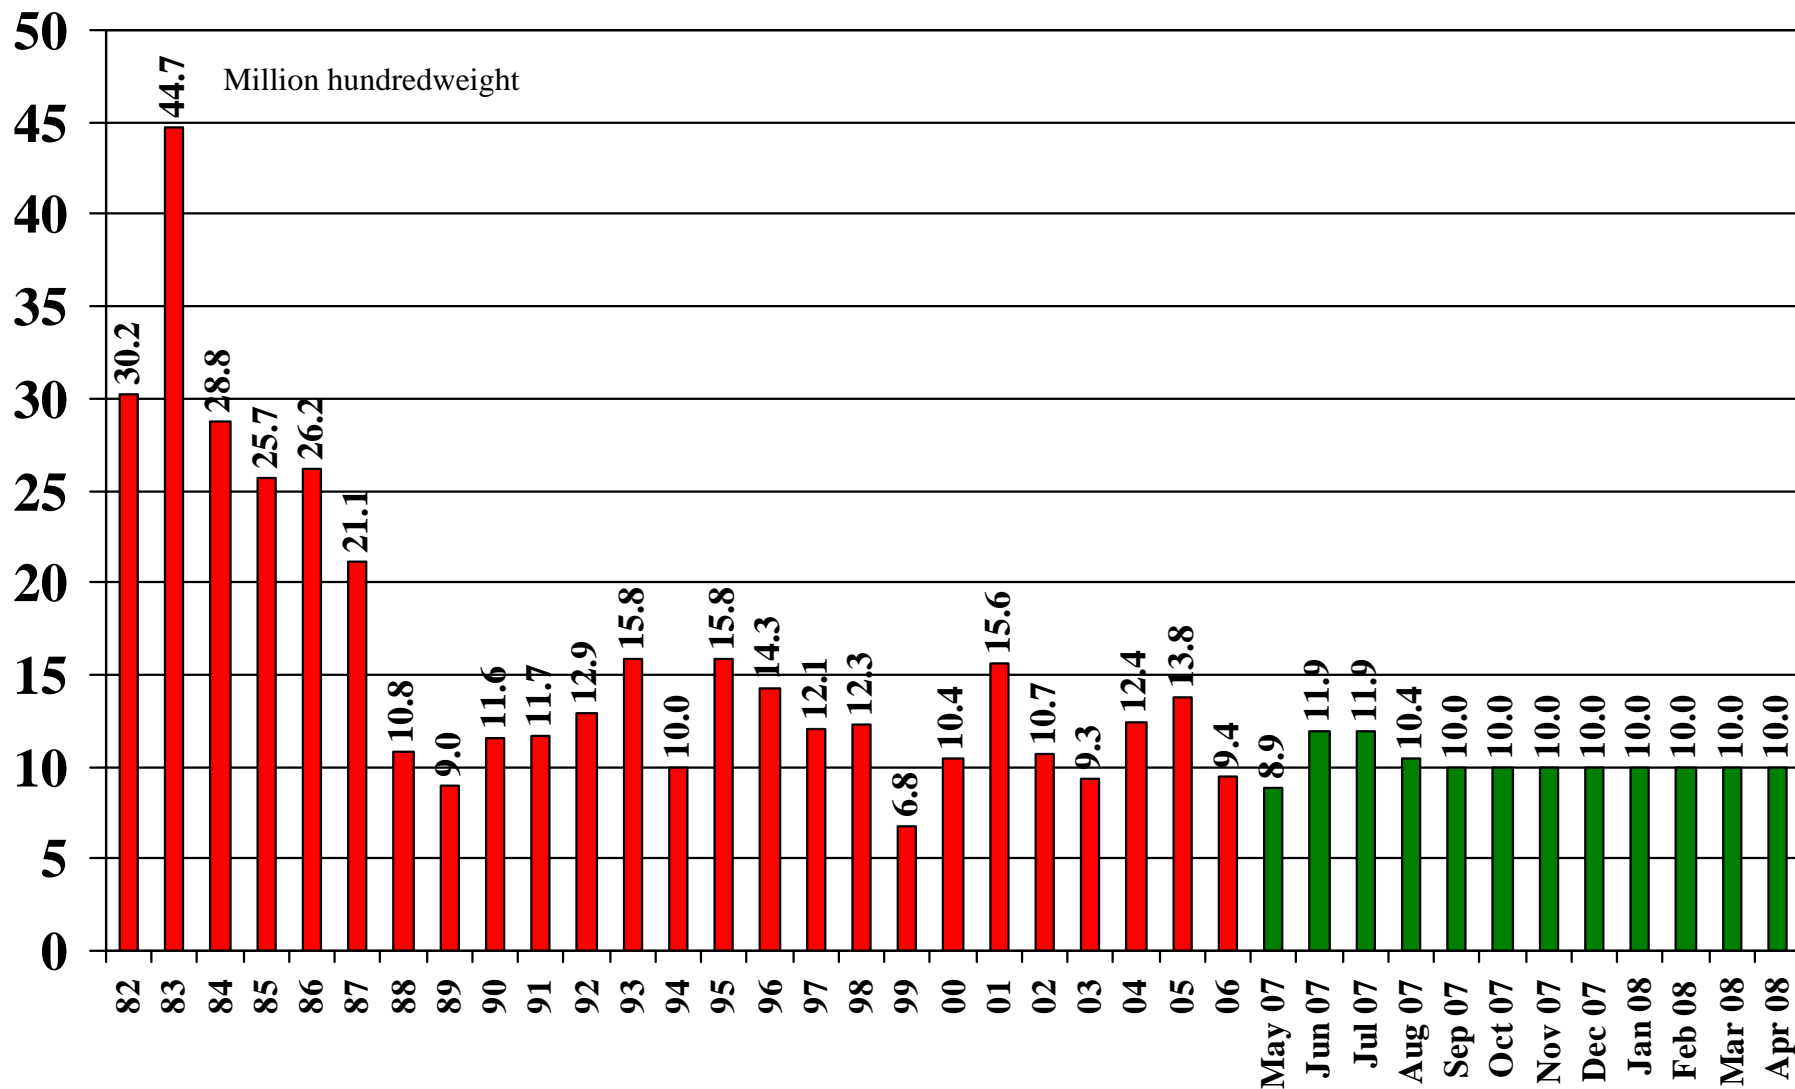

U.S. Medium & Short Grain Rice Beginning Stocks 1982/83 – 2007/08