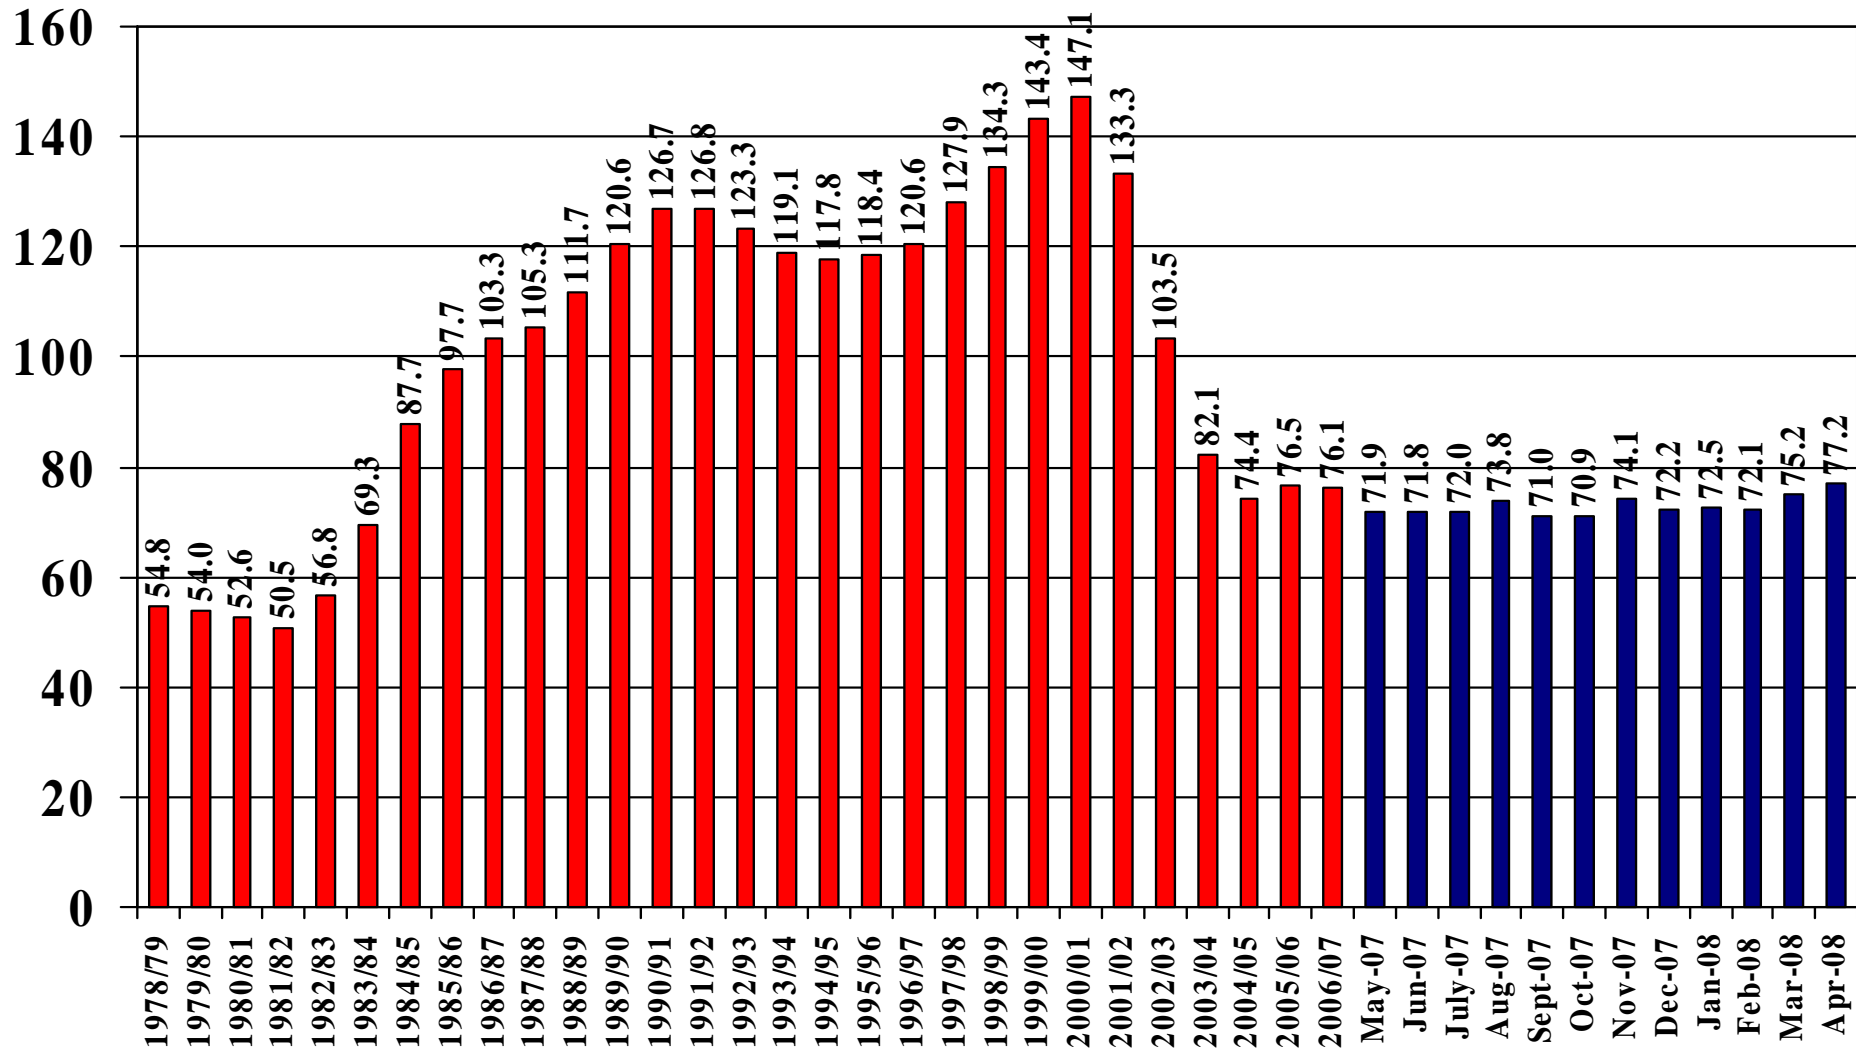

World Rice Total Use 1978/79 – 2007/08

Millions of Metric Tons

Source: [USDA Foreign Agricultural Service, Grain: World Markets and Trade](#)

World Rice Ending Stocks 1978/79 – 2007/08

Millions of Metric Tons