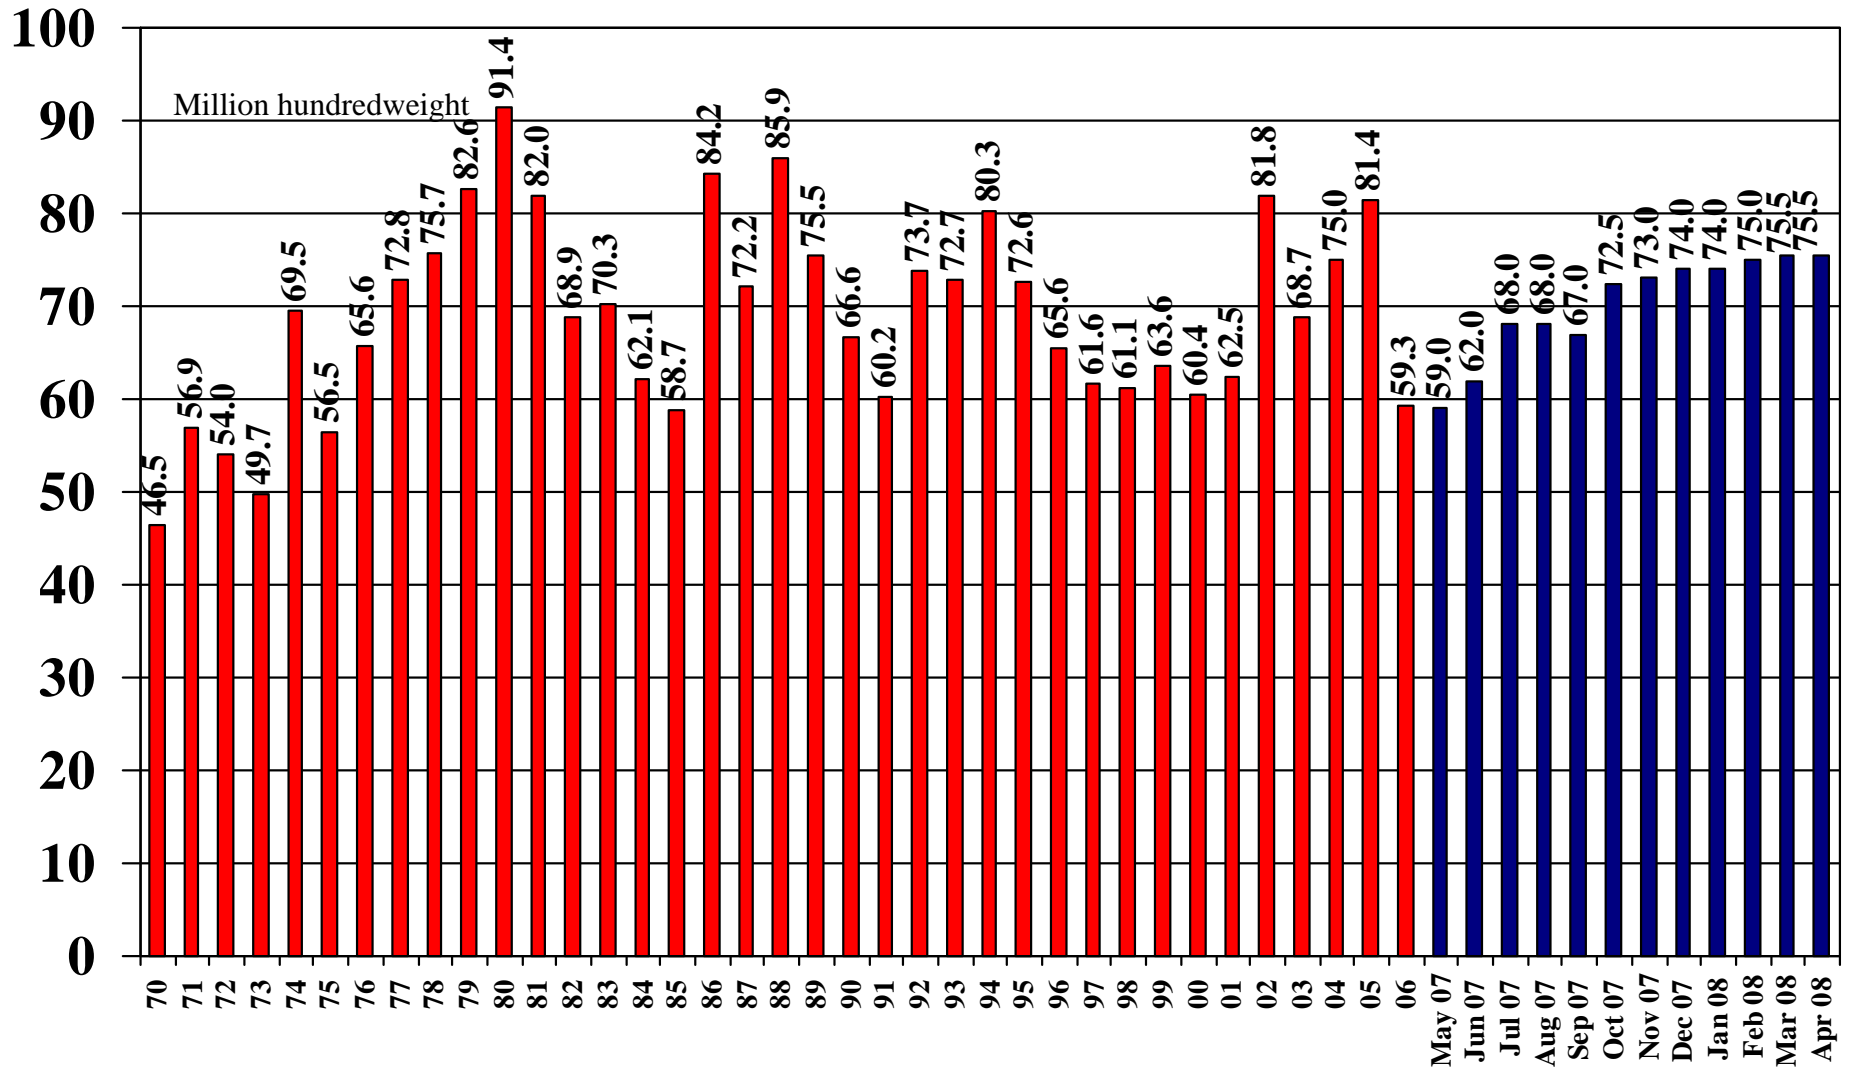

U.S. All Rice Milled Exports 1970/71 – 2007/08

Source: [USDA World Supply and Demand Estimates](#) and [Rice Yearbook](#)