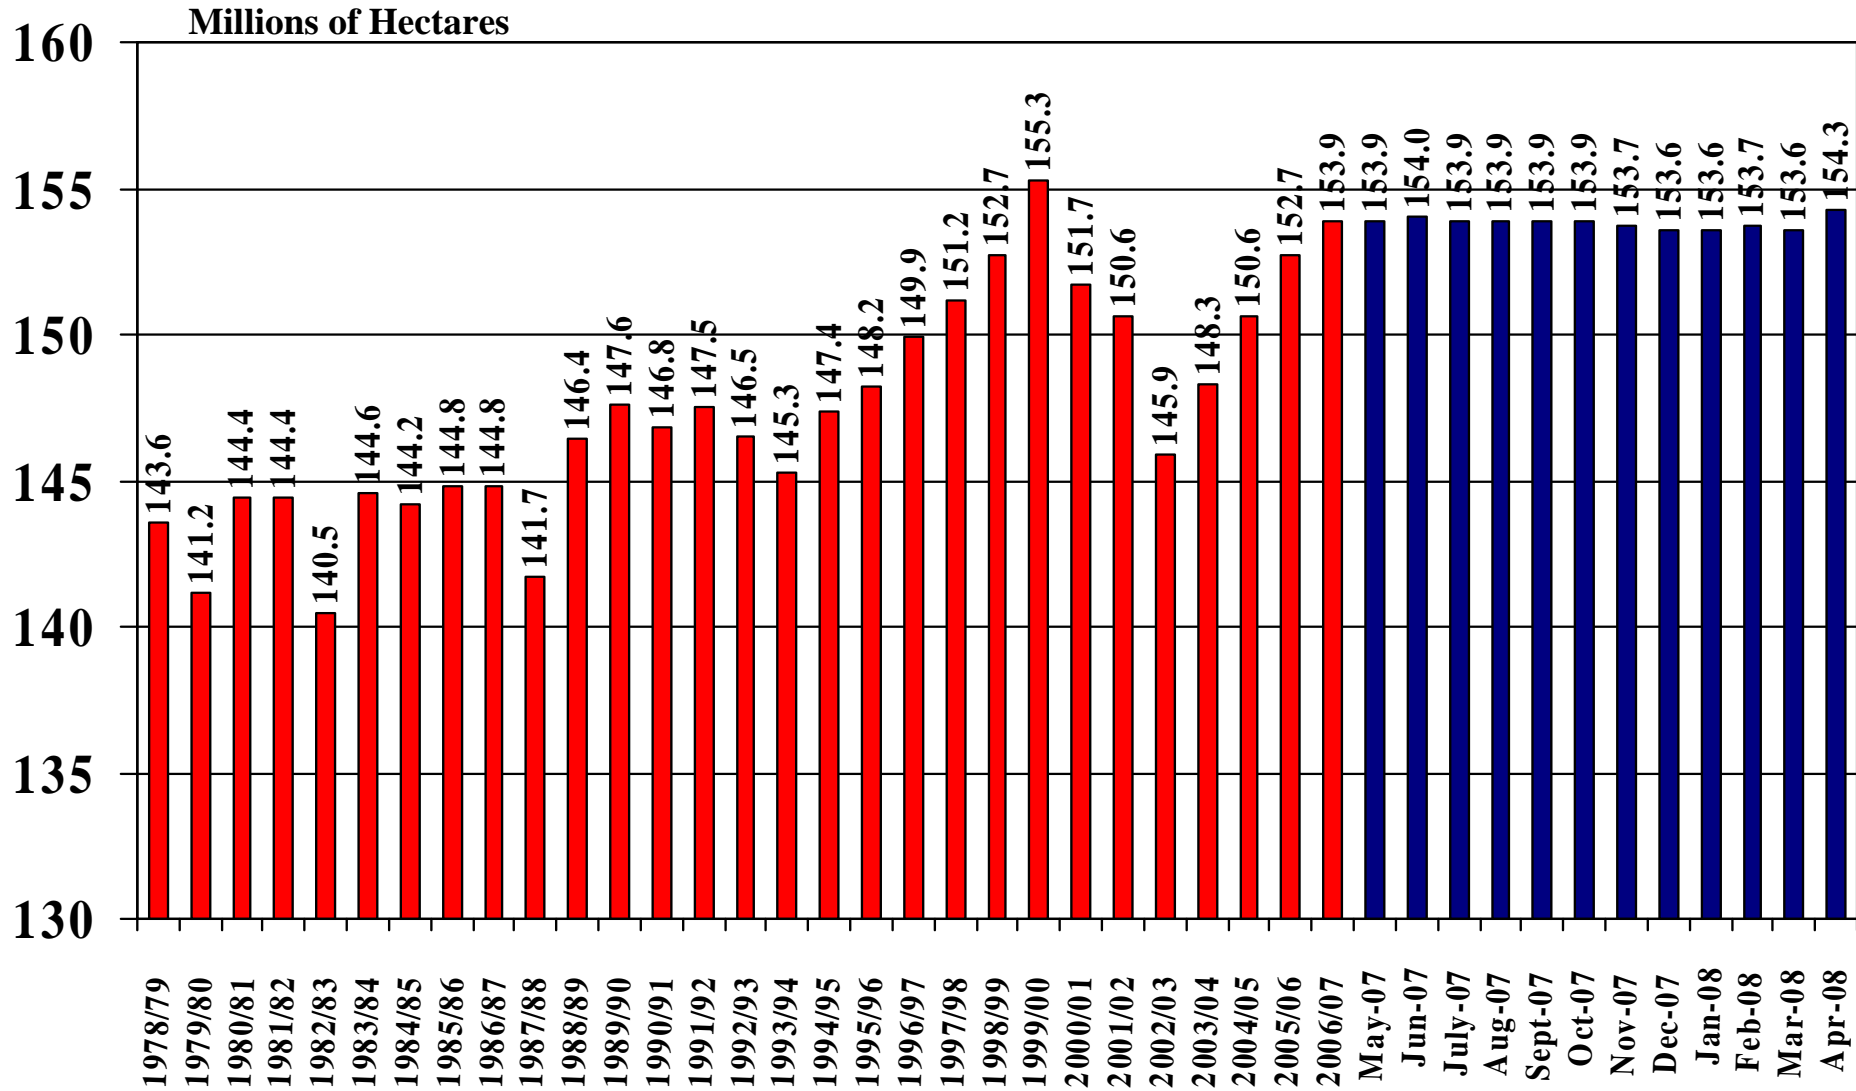

U.S. Medium and Short Grain Rice Ending Stocks 1982/83 – 2007/08

Million hundredweight

World Rice

Supply and Demand Estimates

April 9, 2008

World Rice Area Harvested 1978/79 – 2007/08

World Rice Yield (Rough) 1978/79 – 2007/08