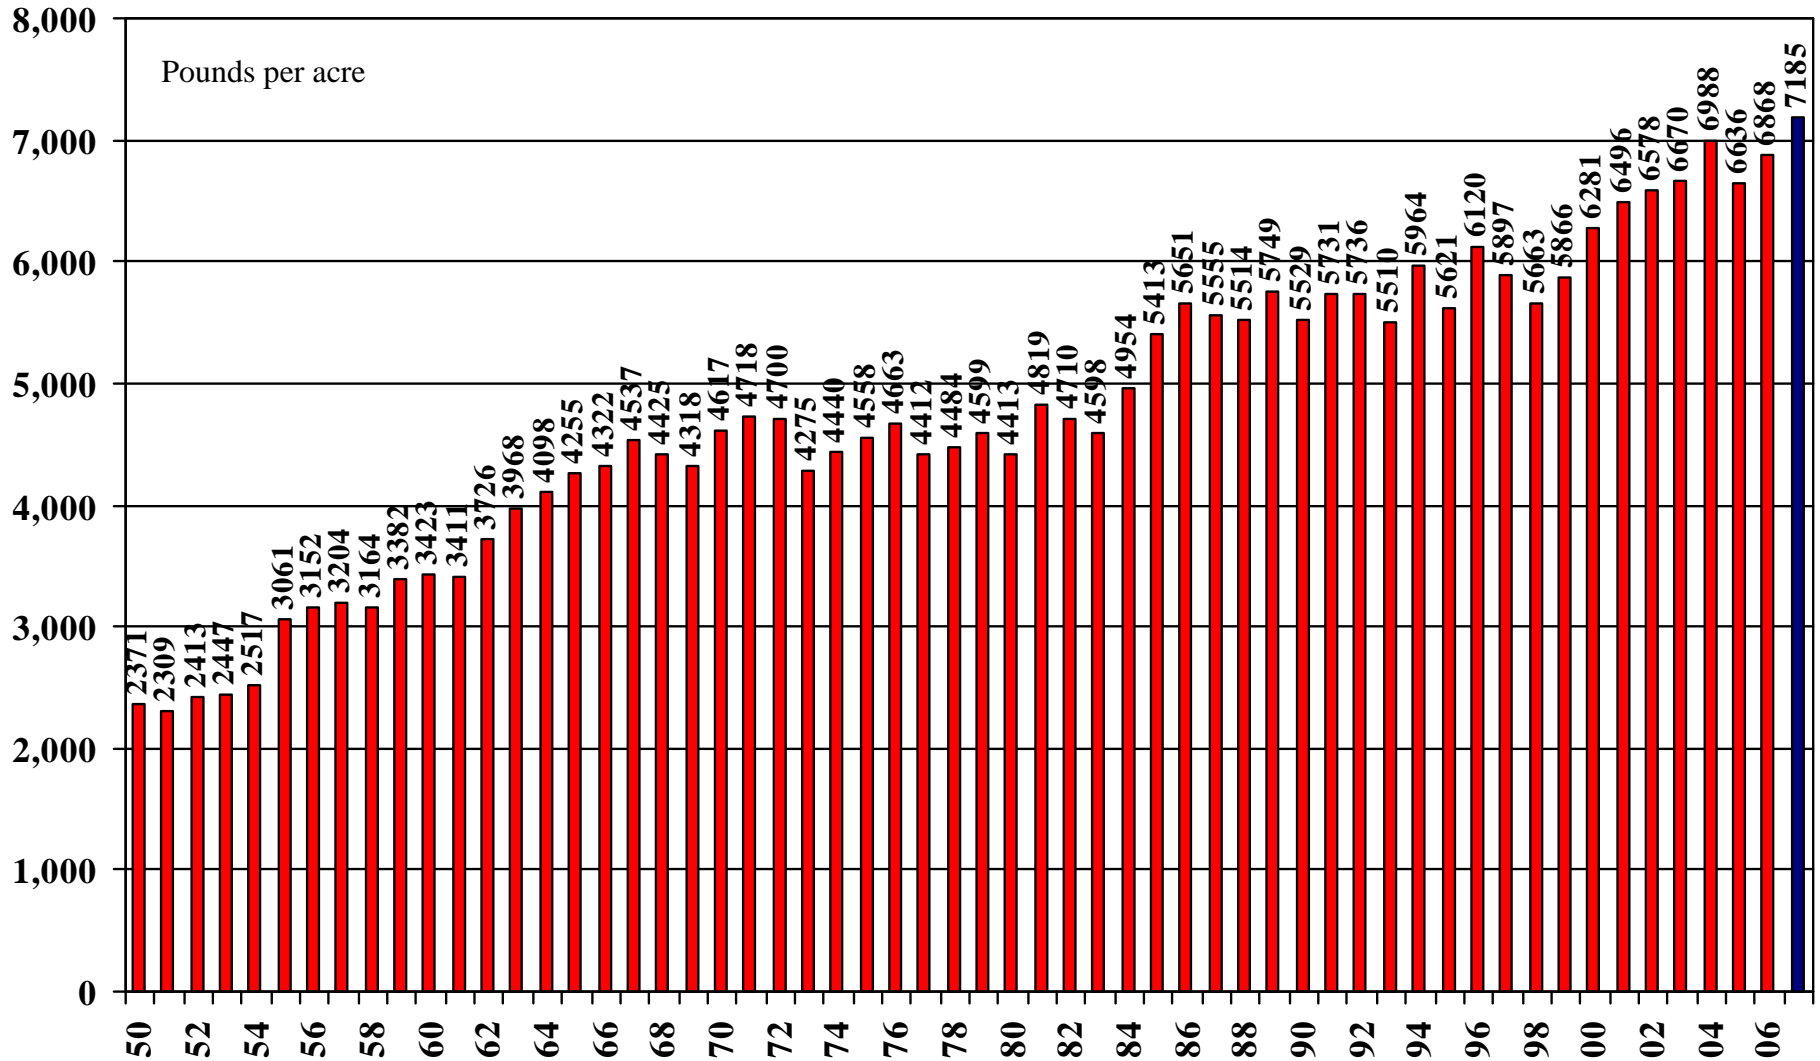

U.S. All Rice Yield 1950/51 – 2007/08

Source: [USDA World Supply and Demand Estimates](#) and [Rice Yearbook](#)