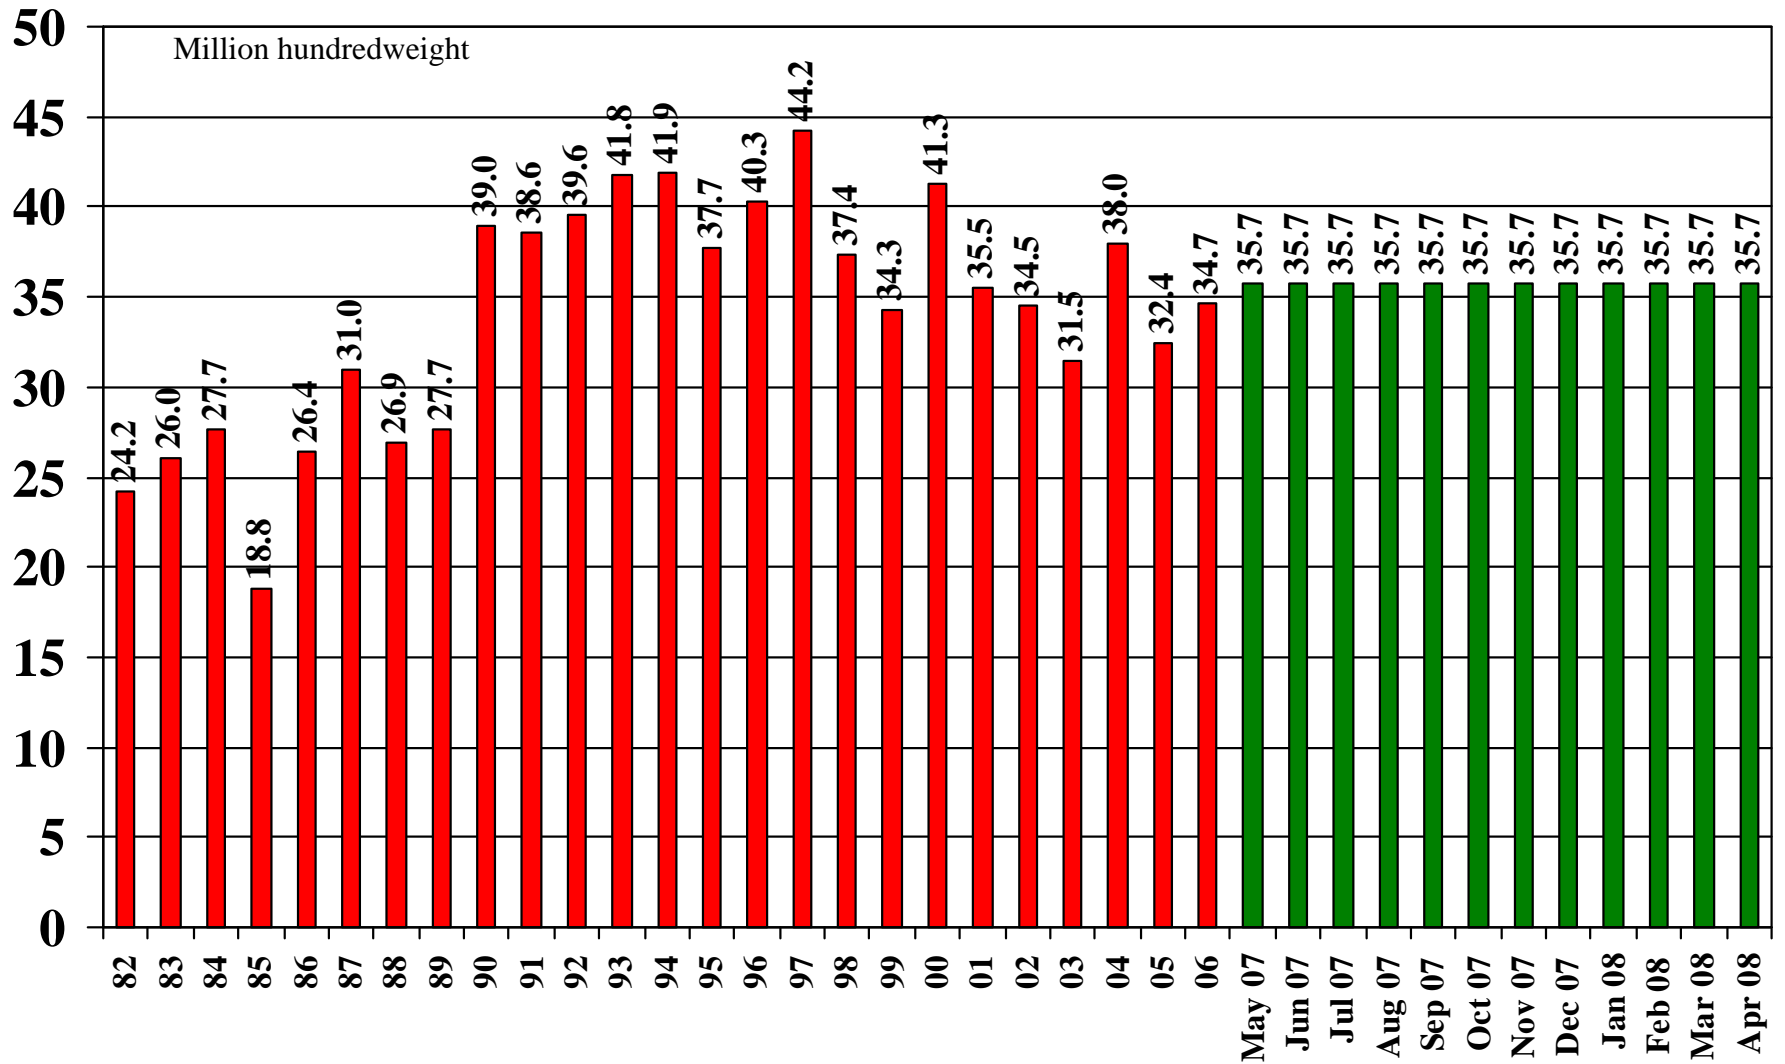

U.S. Medium & Short Grain Rice Domestic & Residual 1982/83 – 2007/08

Source: [USDA World Supply and Demand Estimates](#) and [Rice Yearbook](#)