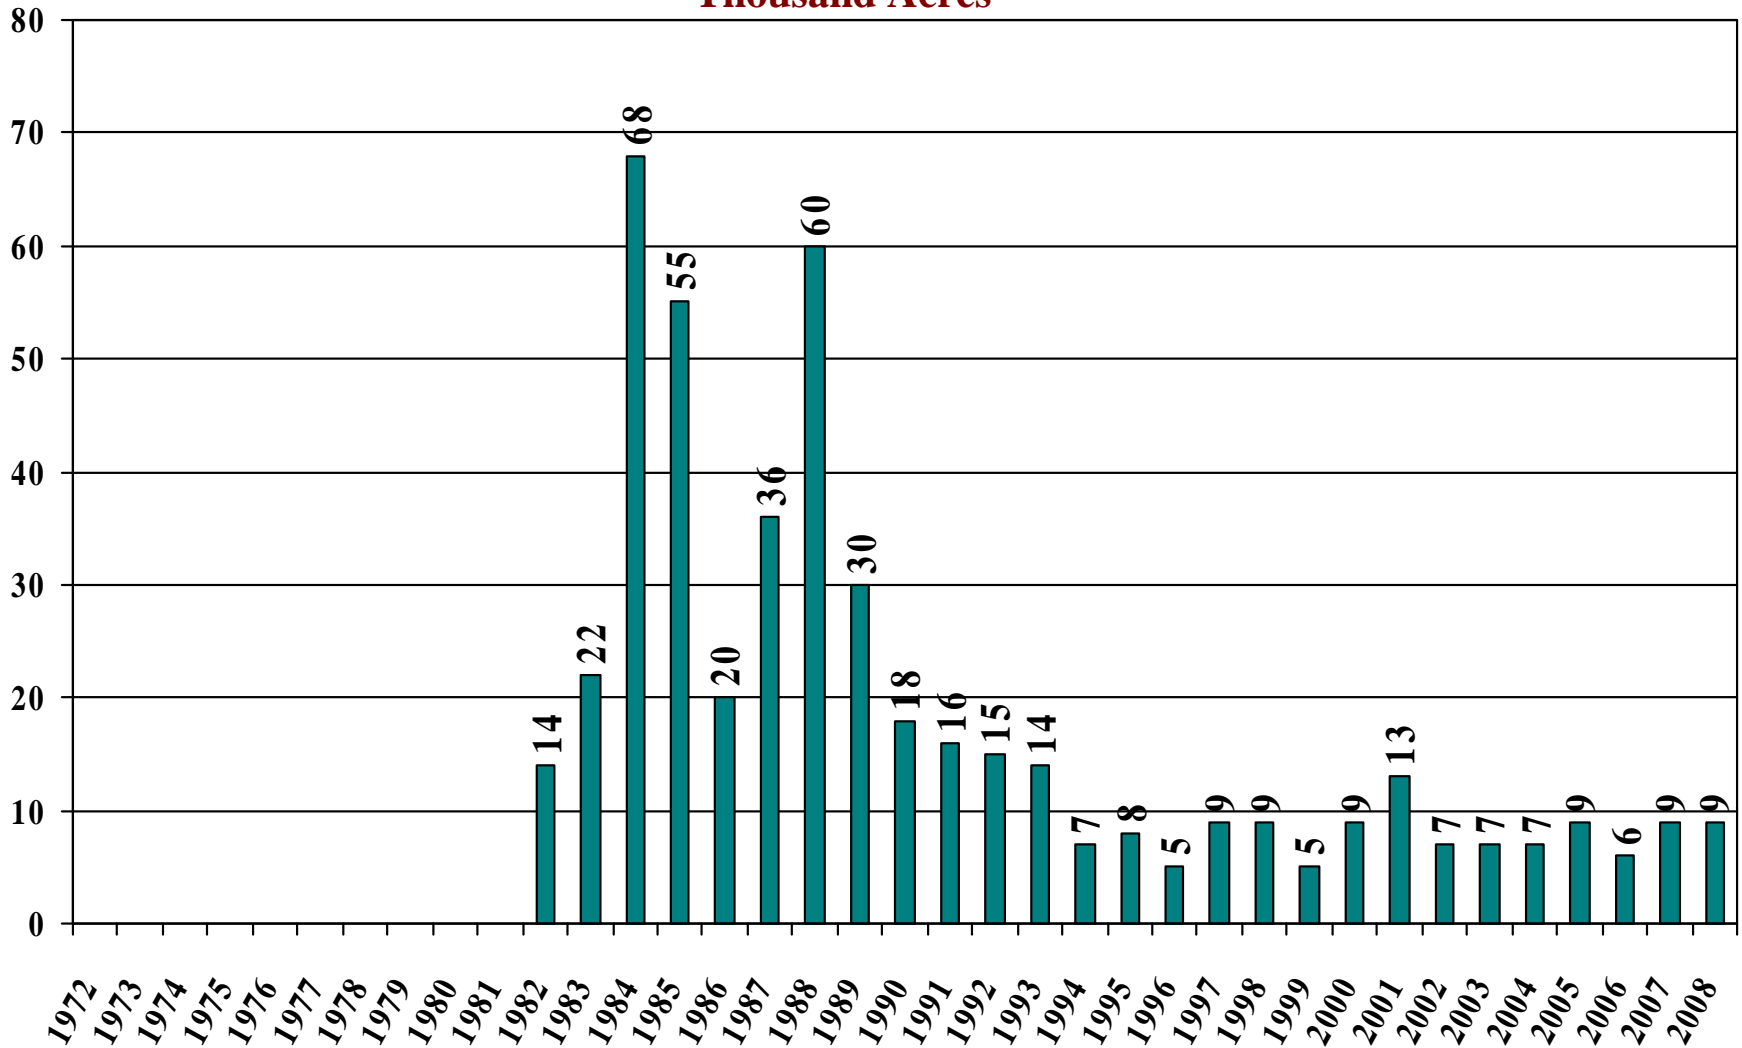

Arkansas All Rice

Planted Acres 1972 – 2007 and Prospective Planting 2008

Thousand Acres

California Long Grain Rice

Planted Acres 1972 – 2007 and Prospective Planting 2008

Thousand Acres

California Medium Grain Rice