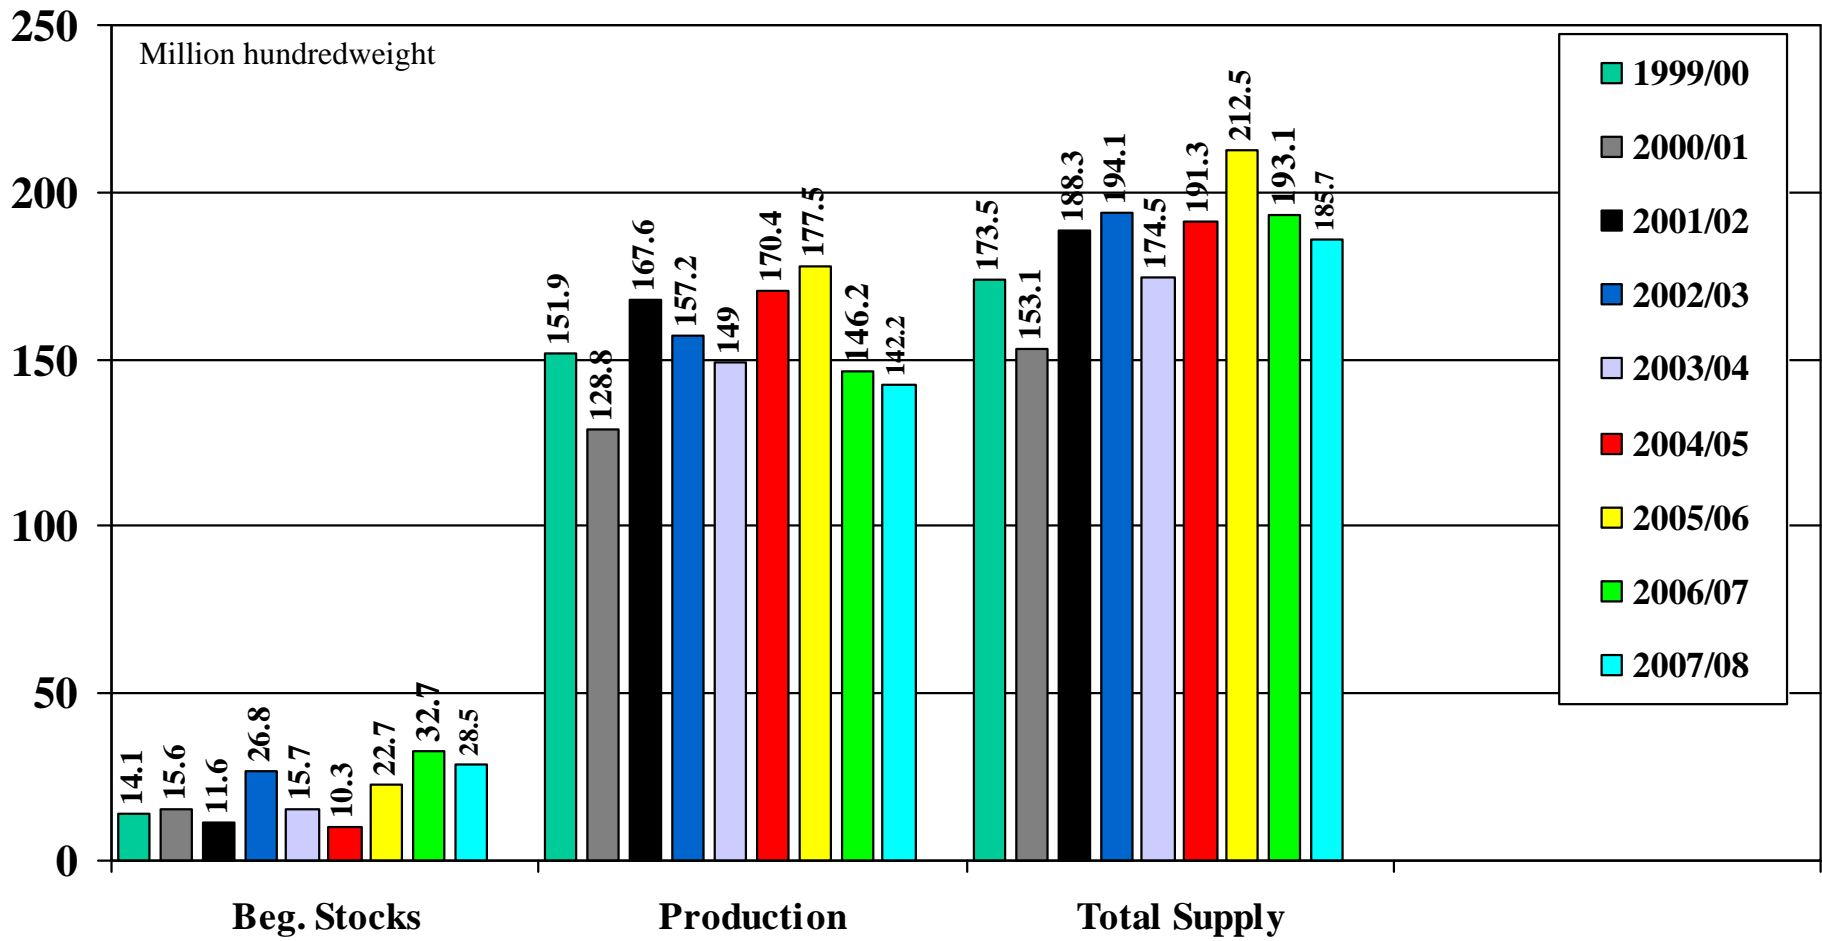

U.S. All Rice Production & Price 1950/51 – 2007/08

U.S. All Rice Production & Price 1970/71 – 2007/08

U.S. Rice

Supply and Demand Estimates

April 9, 2008

U.S. All Rice Supply 1999/00 – 2007/08

Average Farm Price (\$/cwt): 2005/06 \$7.65, 2006/07 \$9.96, & 2007/08 \$12.05 to \$12.35

Source: [USDA World Supply and Demand Estimates](#) and [Rice Yearbook](#)

U.S. All Rice Use and Ending Stocks 1999/00 – 2007/08

Source: [USDA World Supply and Demand Estimates](#) and [Rice Yearbook](#)

U.S. Long Grain Rice Supply 1999/00 – 2007/08

U.S. Long Grain Rice Use and Ending Stocks 1999/00 – 2007/08

U.S. Medium and Short Grain Rice Supply 1999/00 – 2007/08

U.S. Medium and Short Grain Rice Use and Ending Stocks 1999/00 – 2007/08

World Rice Rough Production 1978/79 – 2007/08

Millions of Metric Tons

Source: [USDA Foreign Agricultural Service, Grain: World Markets and Trade](#)

World Rice Milled Production 1978/79 – 2007/08

World Rice Trade Calendar Year 1979 – 2008