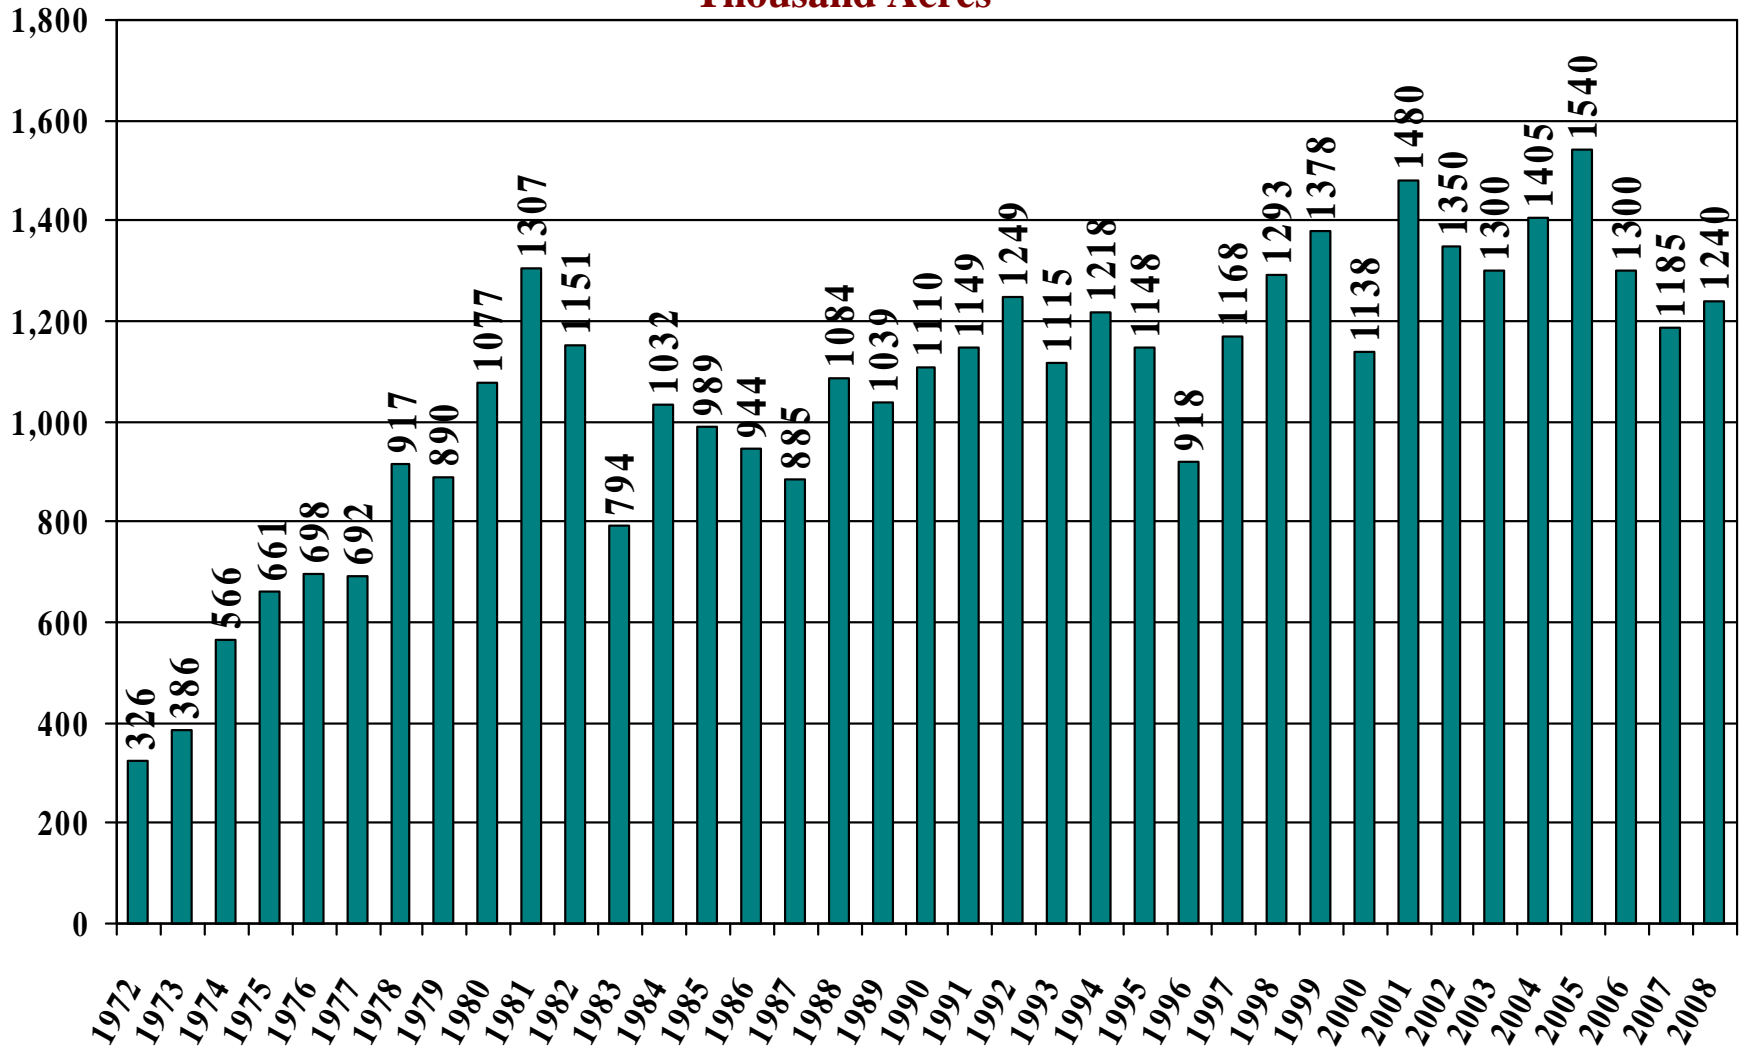

Arkansas Long Grain Rice

Planted Acres 1972 – 2007 and Prospective Planting 2008

Thousand Acres