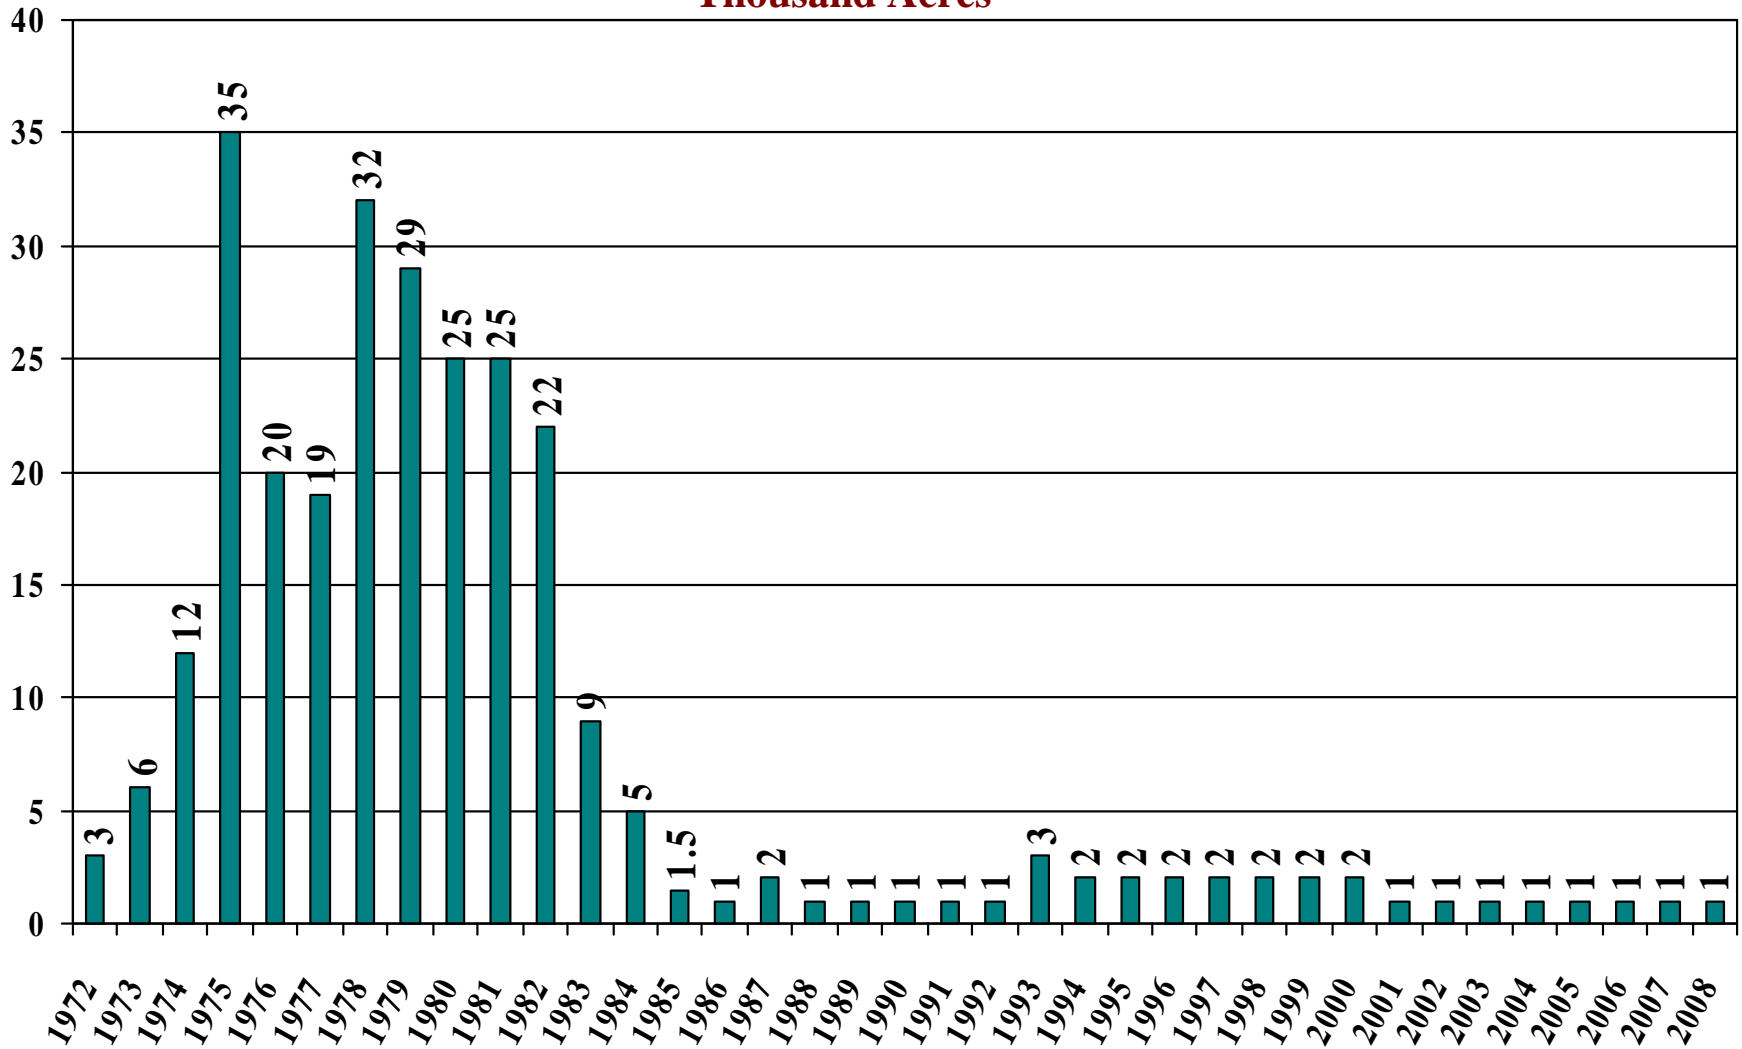

Arkansas Short Grain Rice

Planted Acres 1972 – 2007 and Prospective Planting 2008

Thousand Acres