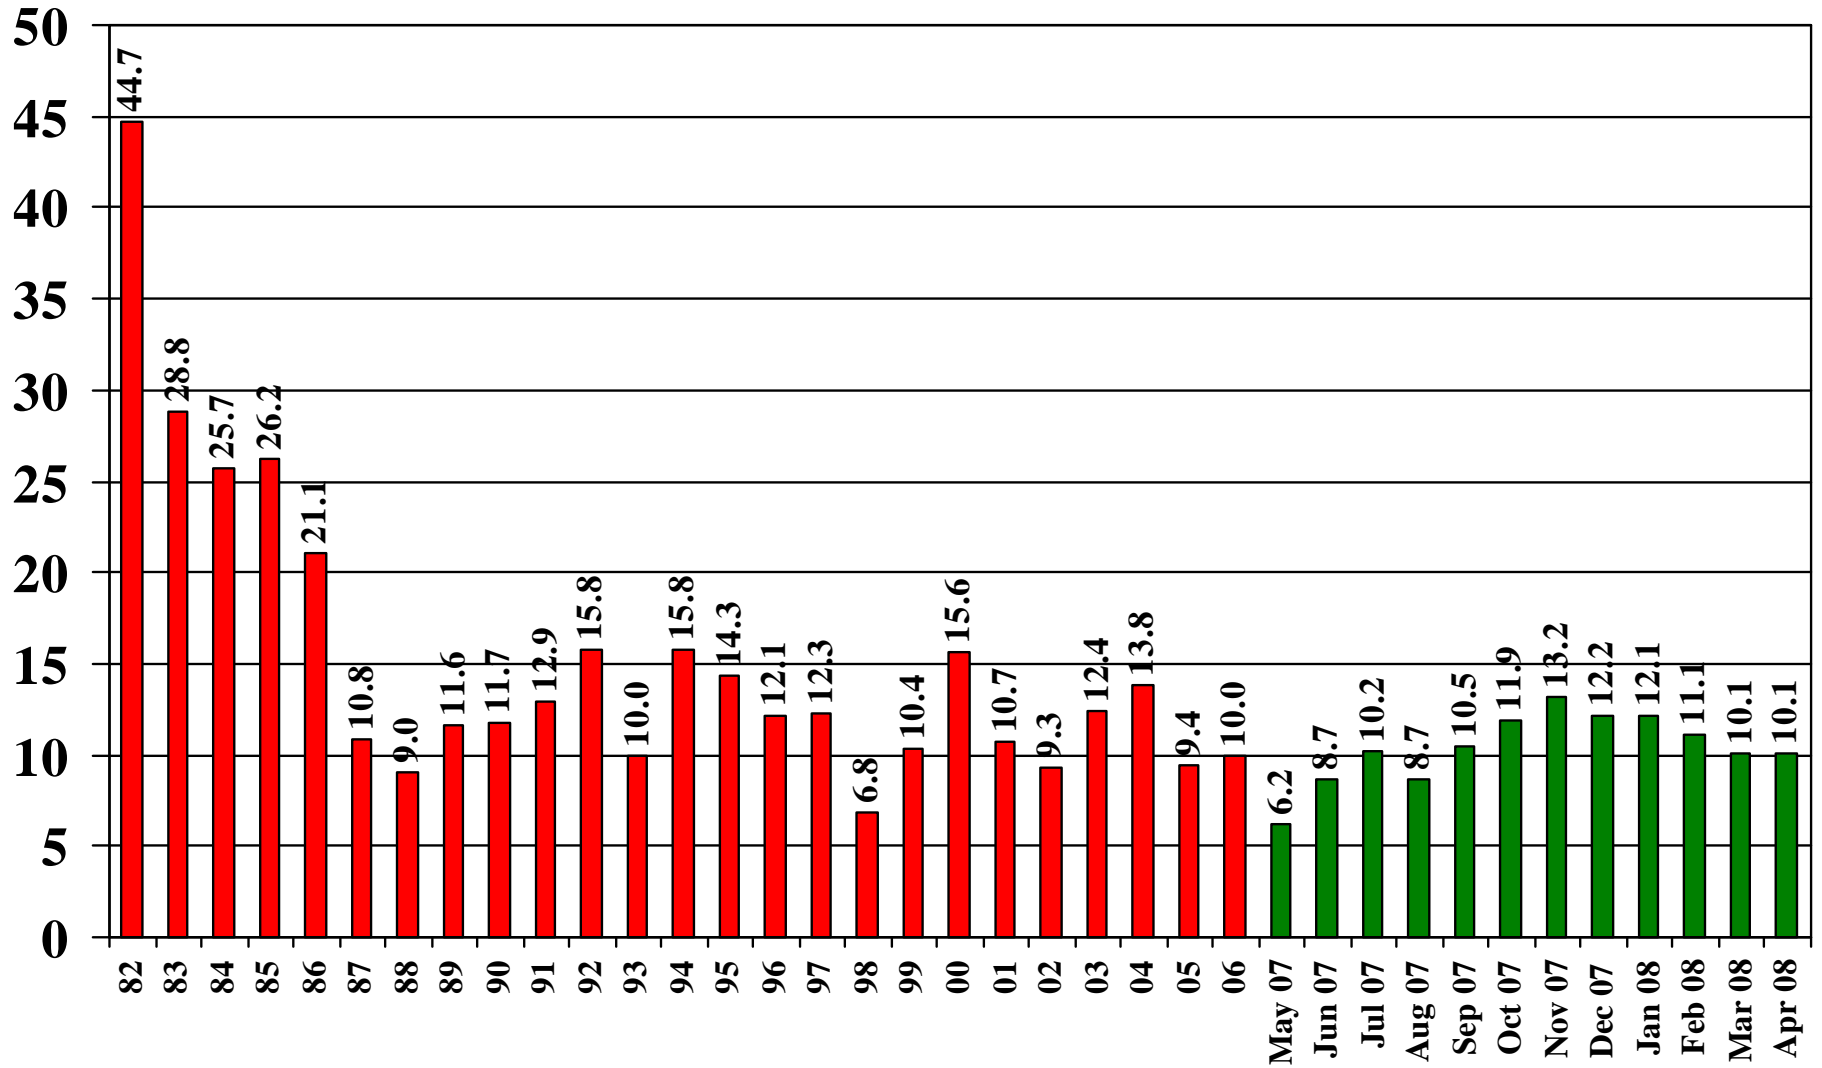

U.S. Medium and Short Grain Rice Ending Stocks 1982/83 – 2007/08

Million hundredweight