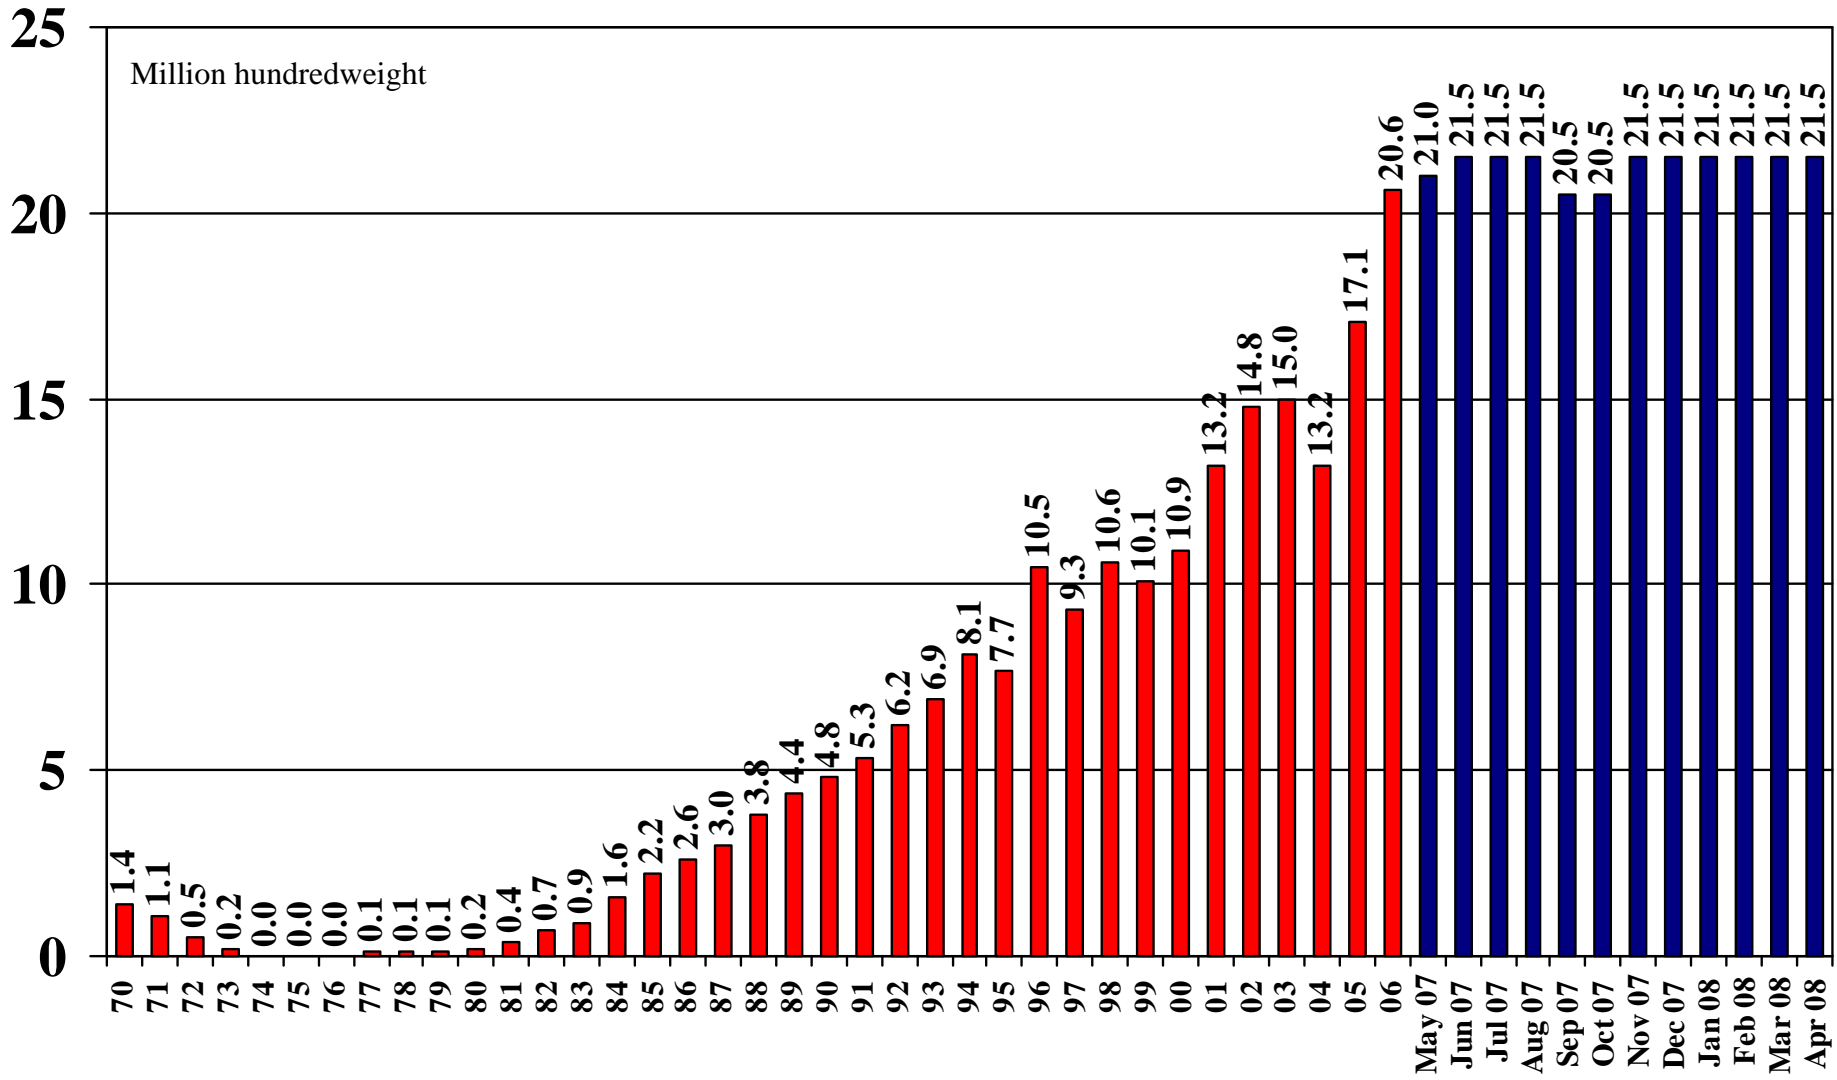

U.S. All Rice Imports 1970/71 – 2007/08

Source: [USDA World Supply and Demand Estimates](#) and [Rice Yearbook](#)