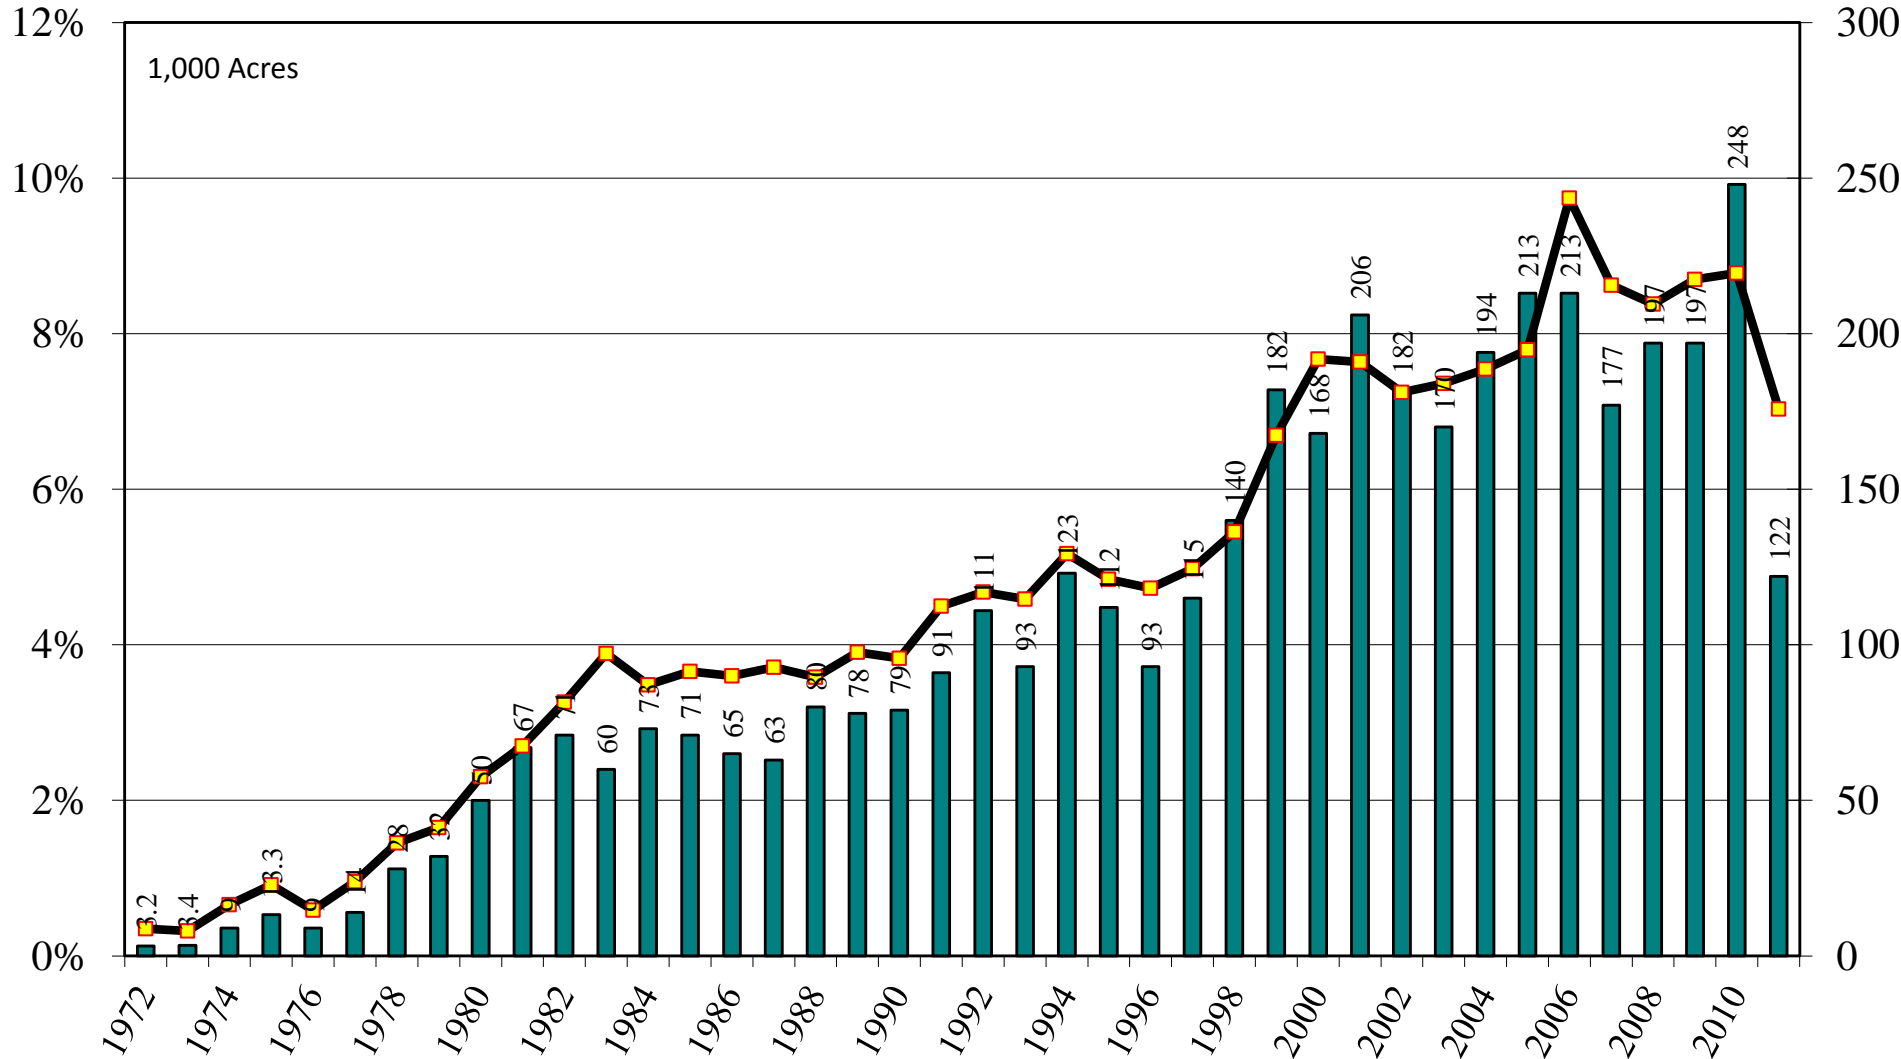

September 1, 2011

California Long Grain Rice Harvested Acres and Percent of U.S. Long Grain Harvested Acres, 1972-2011

Source: [NASS/USDA Data Set](#) and [Crop Production--Acreage--Supplement](#)

Louisiana Long Grain Rice Harvested Acres and Percent of U.S. Long Grain Harvested Acres, 1972-2011

Source: [NASS/USDA Data Set](#) and [Crop Production--Acreage--Supplement](#)

September 1, 2011

Mississippi Long Grain Rice Harvested Acres and Percent of U.S. Long Grain Harvested Acres, 1972-2011

Source: [NASS/USDA Data Set](#) and [Crop Production--Acreage--Supplement](#)

Missouri Long Grain Rice Harvested Acres and Percent of U.S. Long Grain Harvested Acres, 1972-2011

Source: [NASS/USDA Data Set](#) and [Crop Production--Acreage--Supplement](#)

September 1, 2011

Texas Long Grain Rice Harvested Acres and Percent of U.S. Long Grain Harvested Acres, 1972-2011