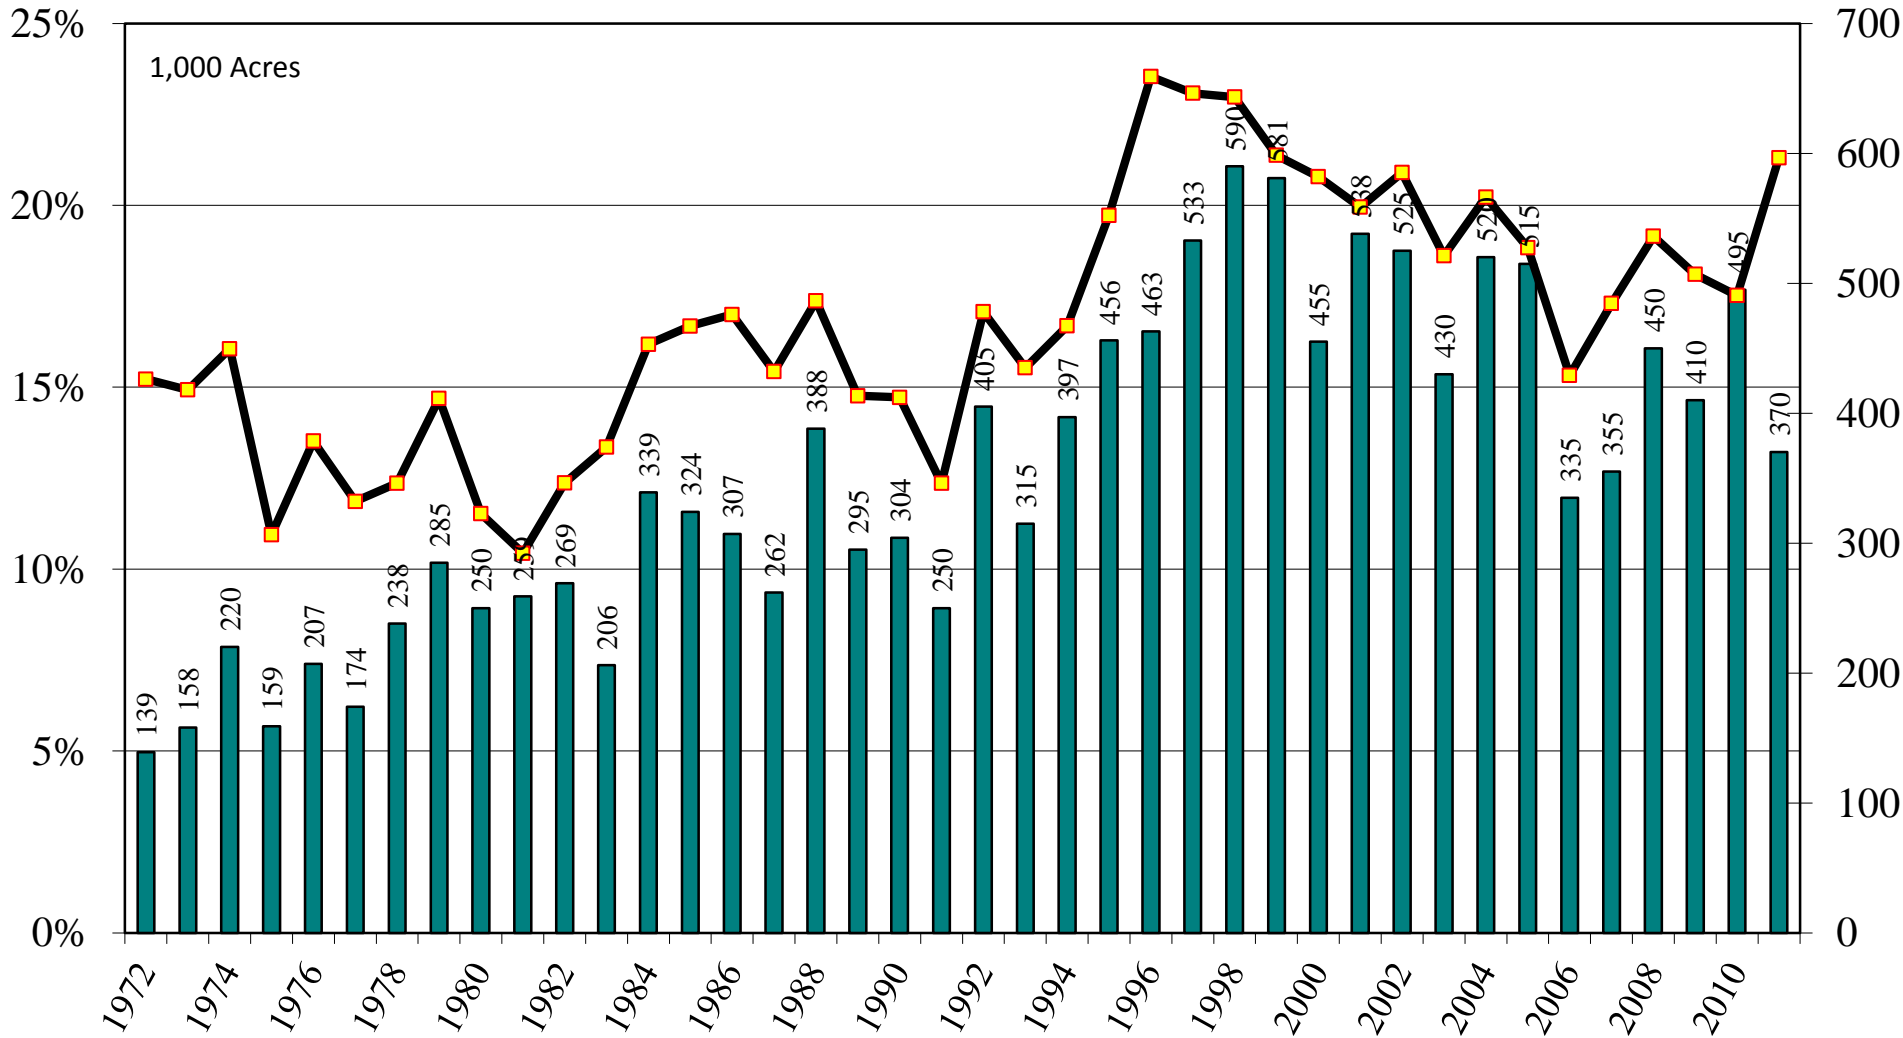

Rice: Long Grain Harvested Acres 1972-2011

Arkansas Long Grain Rice Harvested Acres and Percent of U.S. Long Grain Harvested Acres, 1972-2011

Source: [NASS/USDA Data Set](#) and [Crop Production--Acreage--Supplement](#)

September 1, 2011

California Long Grain Rice Harvested Acres and Percent of U.S. Long Grain Harvested Acres, 1972-2011

Source: [NASS/USDA Data Set](#) and [Crop Production--Acreage--Supplement](#)

Louisiana Long Grain Rice Harvested Acres and Percent of U.S. Long Grain Harvested Acres, 1972-2011

Source: [NASS/USDA Data Set](#) and [Crop Production--Acreage--Supplement](#)

September 1, 2011

Mississippi Long Grain Rice Harvested Acres and Percent of U.S. Long Grain Harvested Acres, 1972-2011

Source: [NASS/USDA Data Set](#) and [Crop Production--Acreage--Supplement](#)