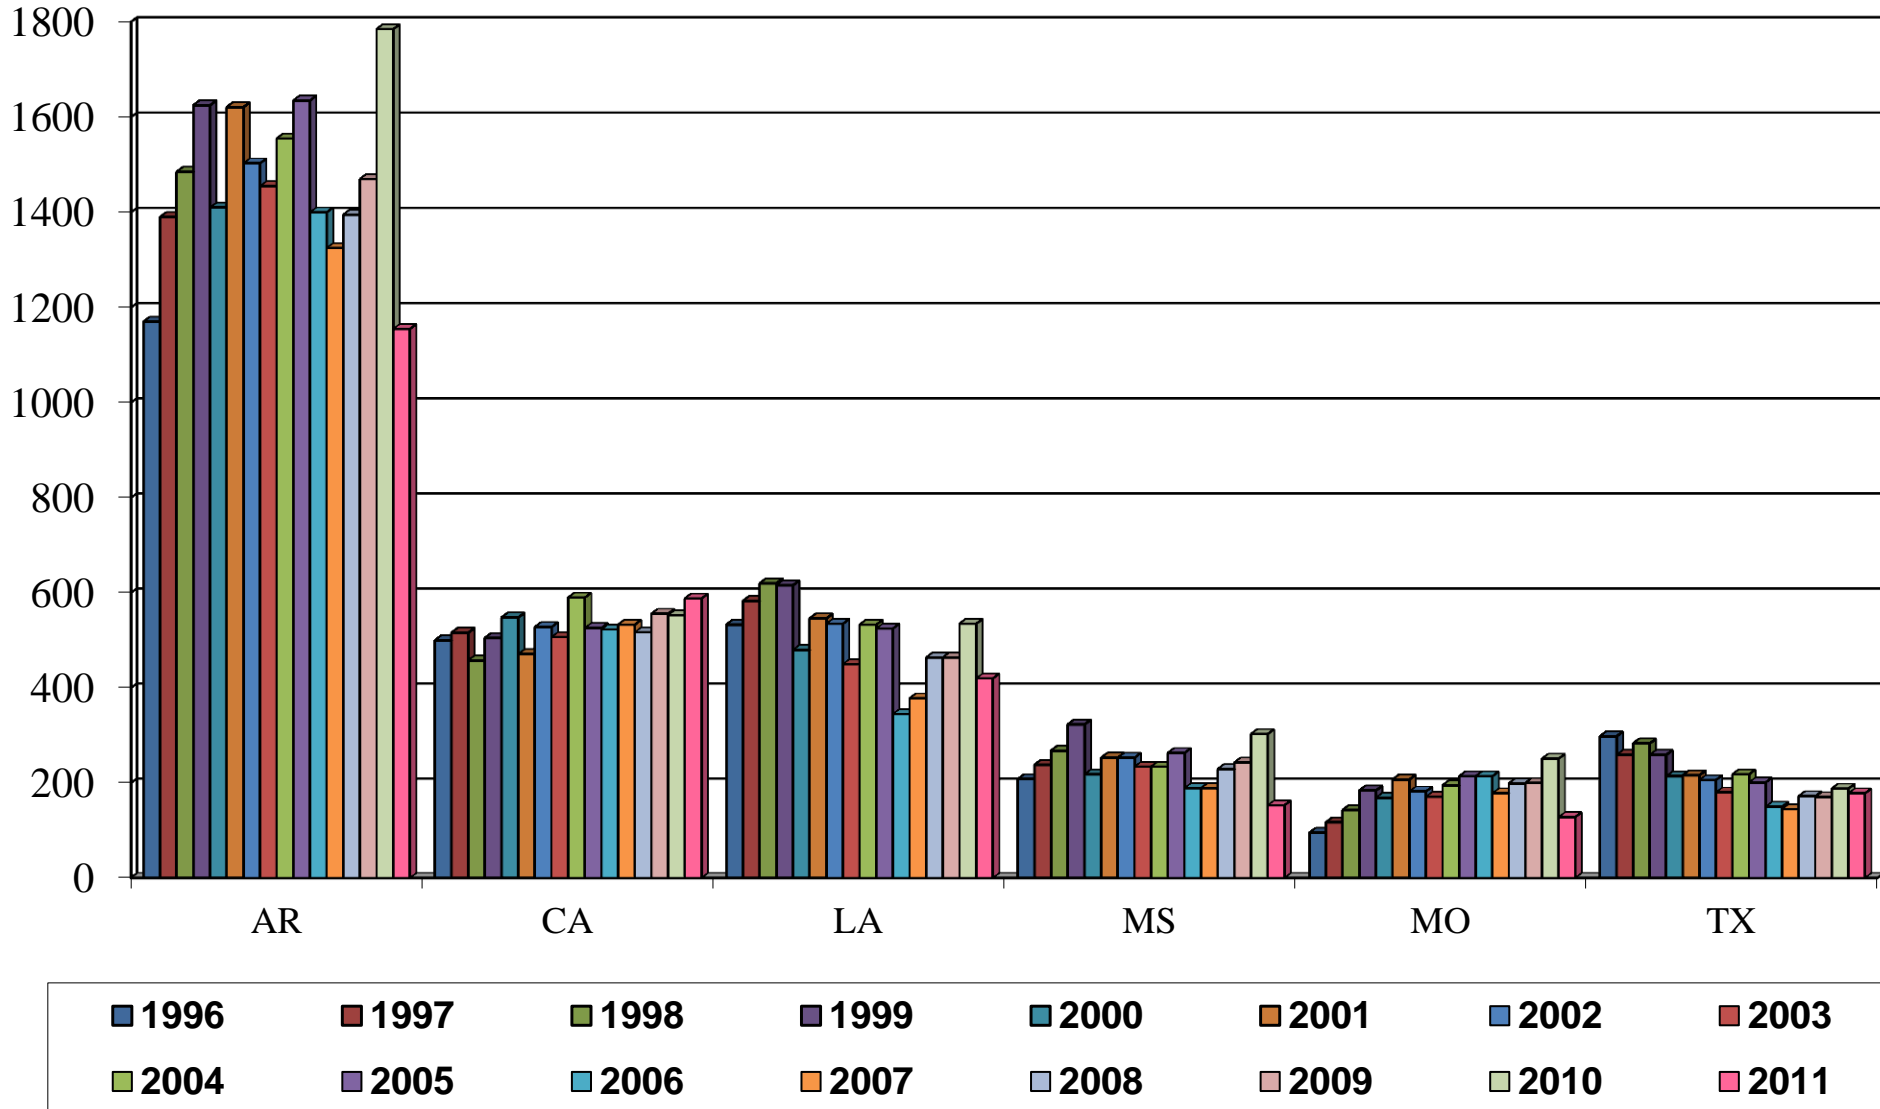

Arkansas 1996-2011 Planted Acreage

Thousand Acres

State Rice Data

U.S. All Rice Harvested By State 1996-2011, Thousand Acres

U.S. Long Grain Rice Harvested By State 1996-2011, Thousand Acres

U.S. Medium Grain Rice Harvested By State 1996-2011, Thousand Acres