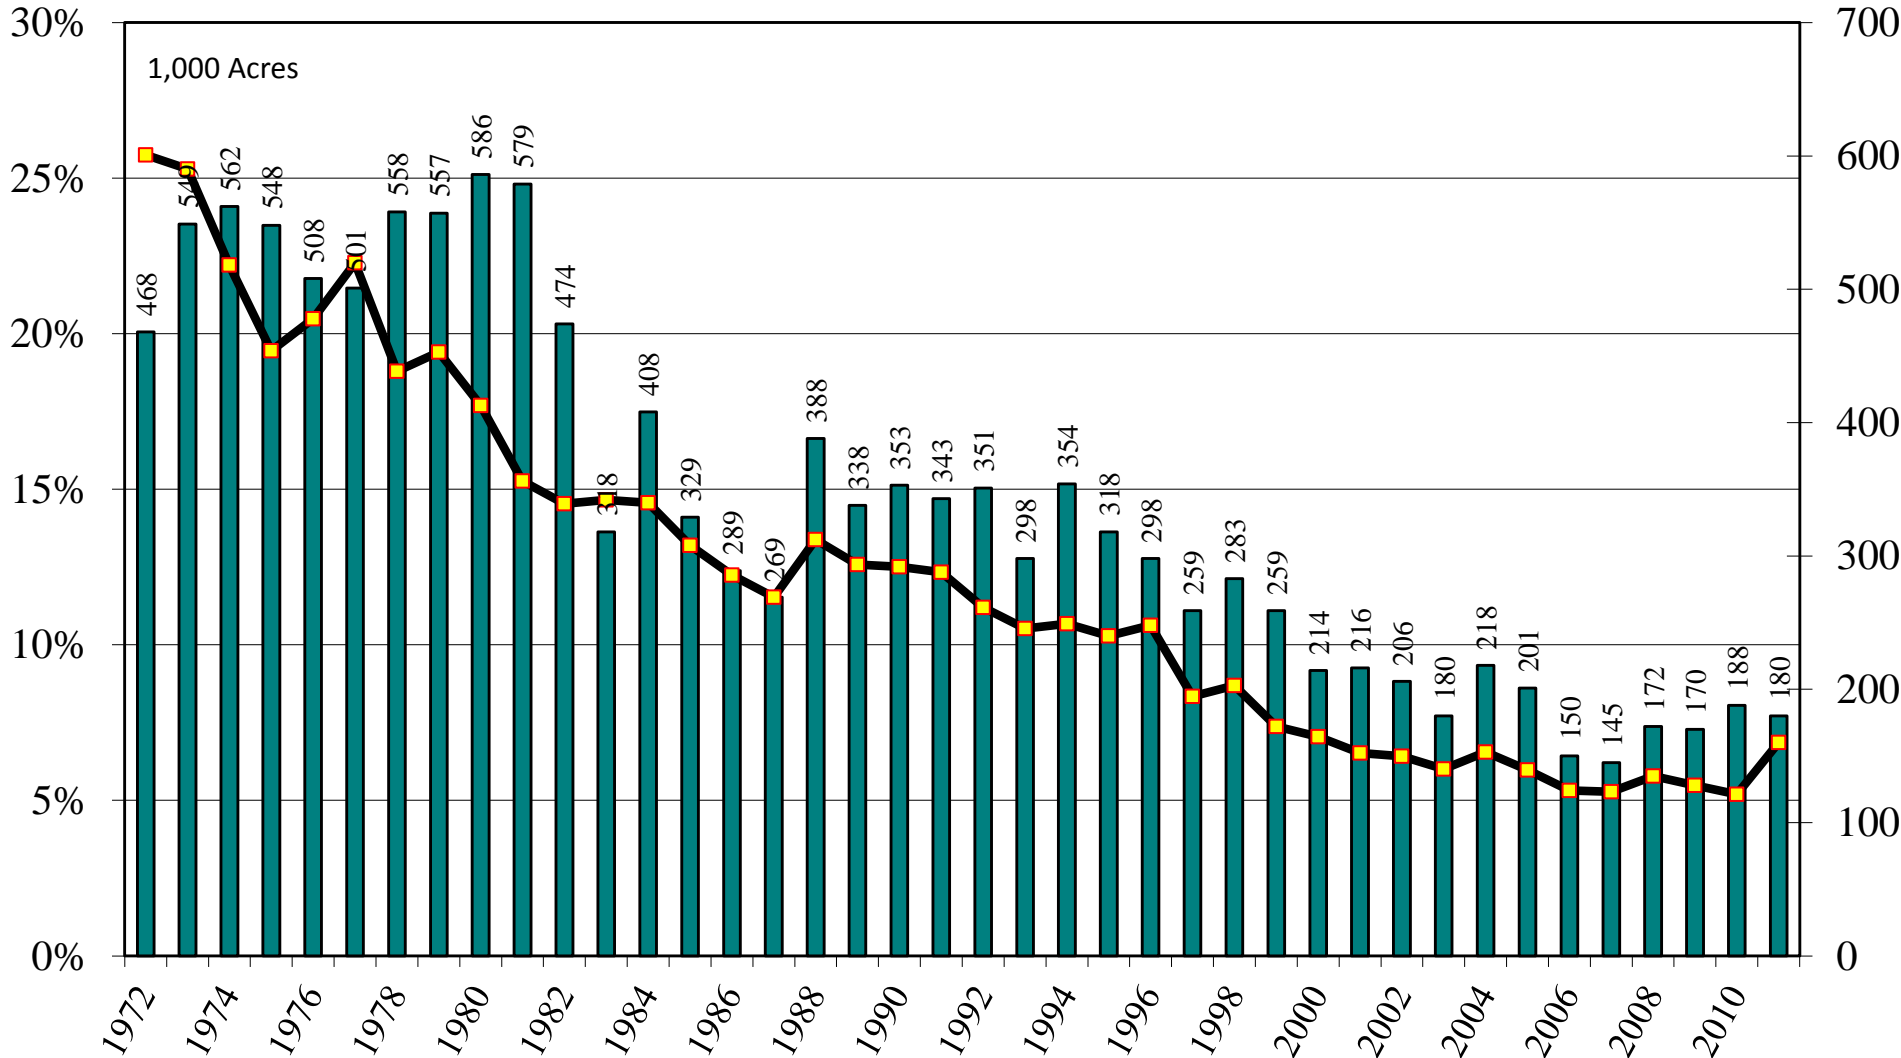

September 1, 2011

Missouri All Rice Harvested Acres and Percent of U.S. Harvested Acres, 1972-2011

Source: [NASS/USDA Data Set](#) and [Crop Production--Acreage--Supplement](#)

September 1, 2011

Texas All Rice Harvested Acres and Percent of U.S. Harvested Acres, 1972-2011