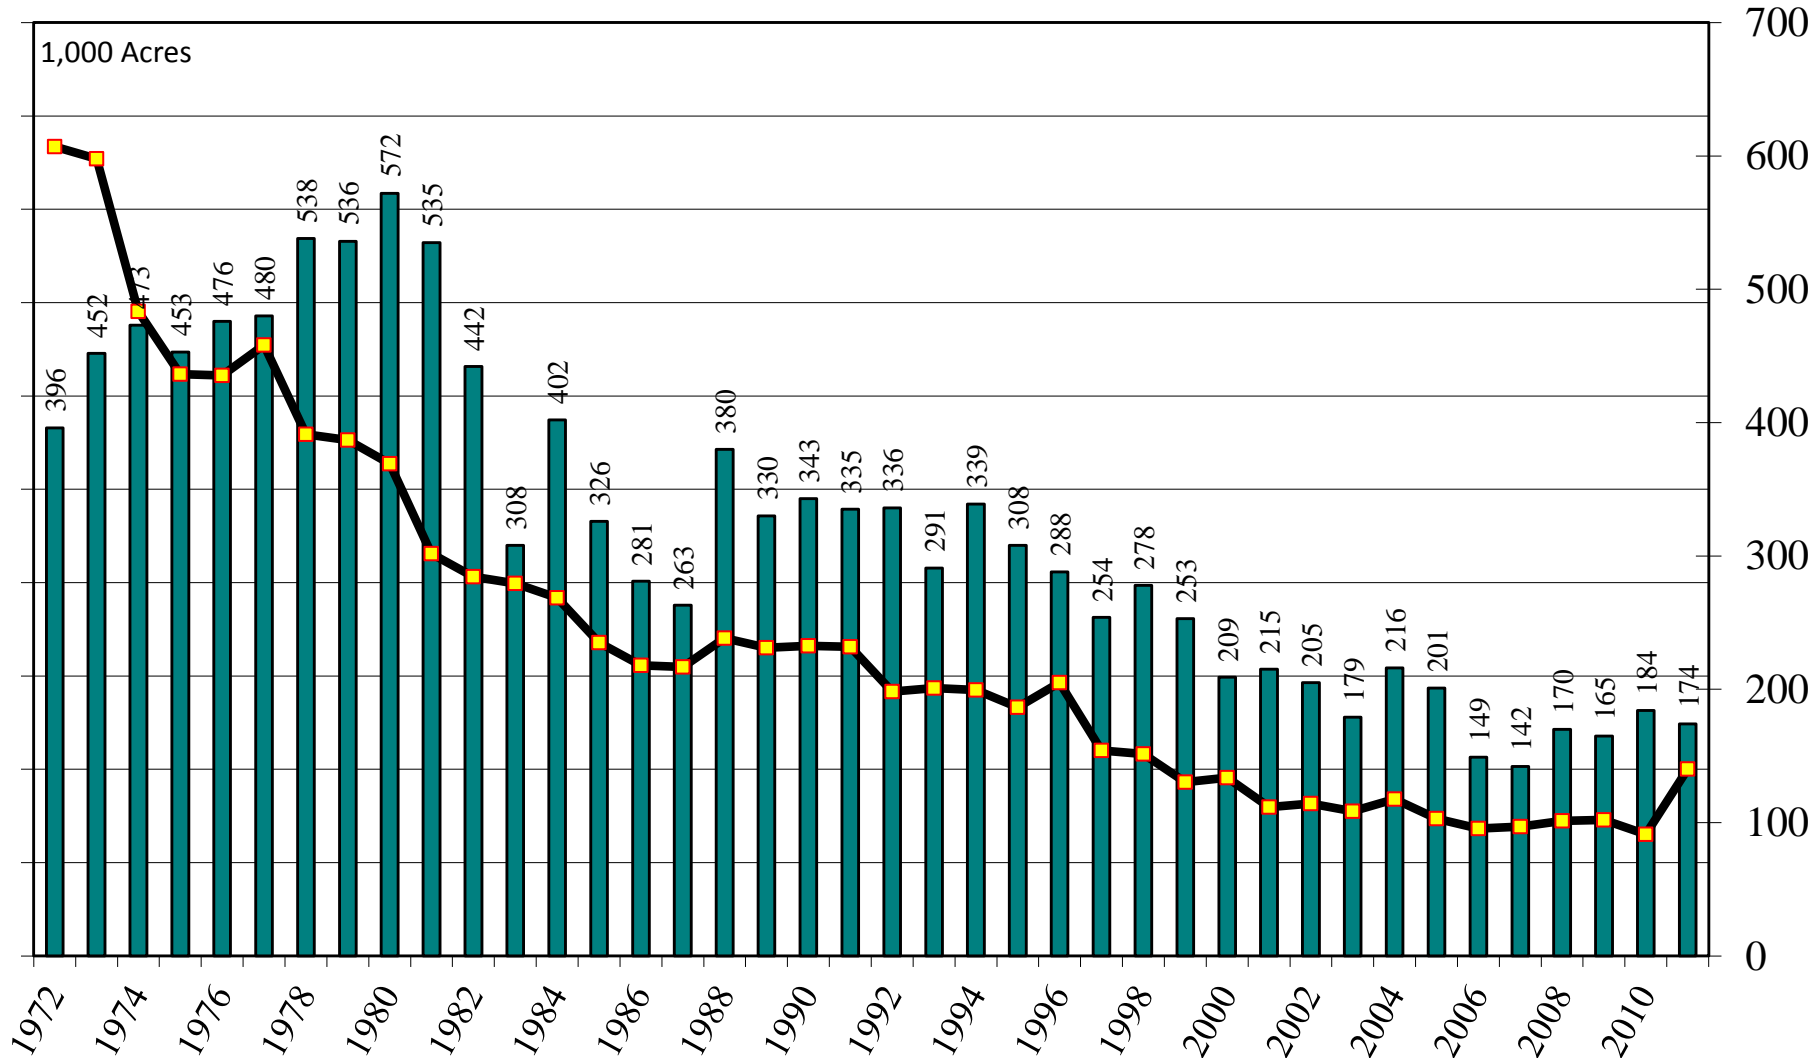

Source: [NASS/USDA Data Set](#) and [Crop Production--Acreage--Supplement](#)

September 1, 2011

Mississippi Long Grain Rice Harvested Acres and Percent of U.S. Long Grain Harvested Acres, 1972-2011

Source: [NASS/USDA Data Set](#) and [Crop Production--Acreage--Supplement](#)

Missouri Long Grain Rice Harvested Acres and Percent of U.S. Long Grain Harvested Acres, 1972-2011

Source: [NASS/USDA Data Set](#) and [Crop Production--Acreage--Supplement](#)

September 1, 2011

Texas Long Grain Rice Harvested Acres and Percent of U.S. Long Grain Harvested Acres, 1972-2011