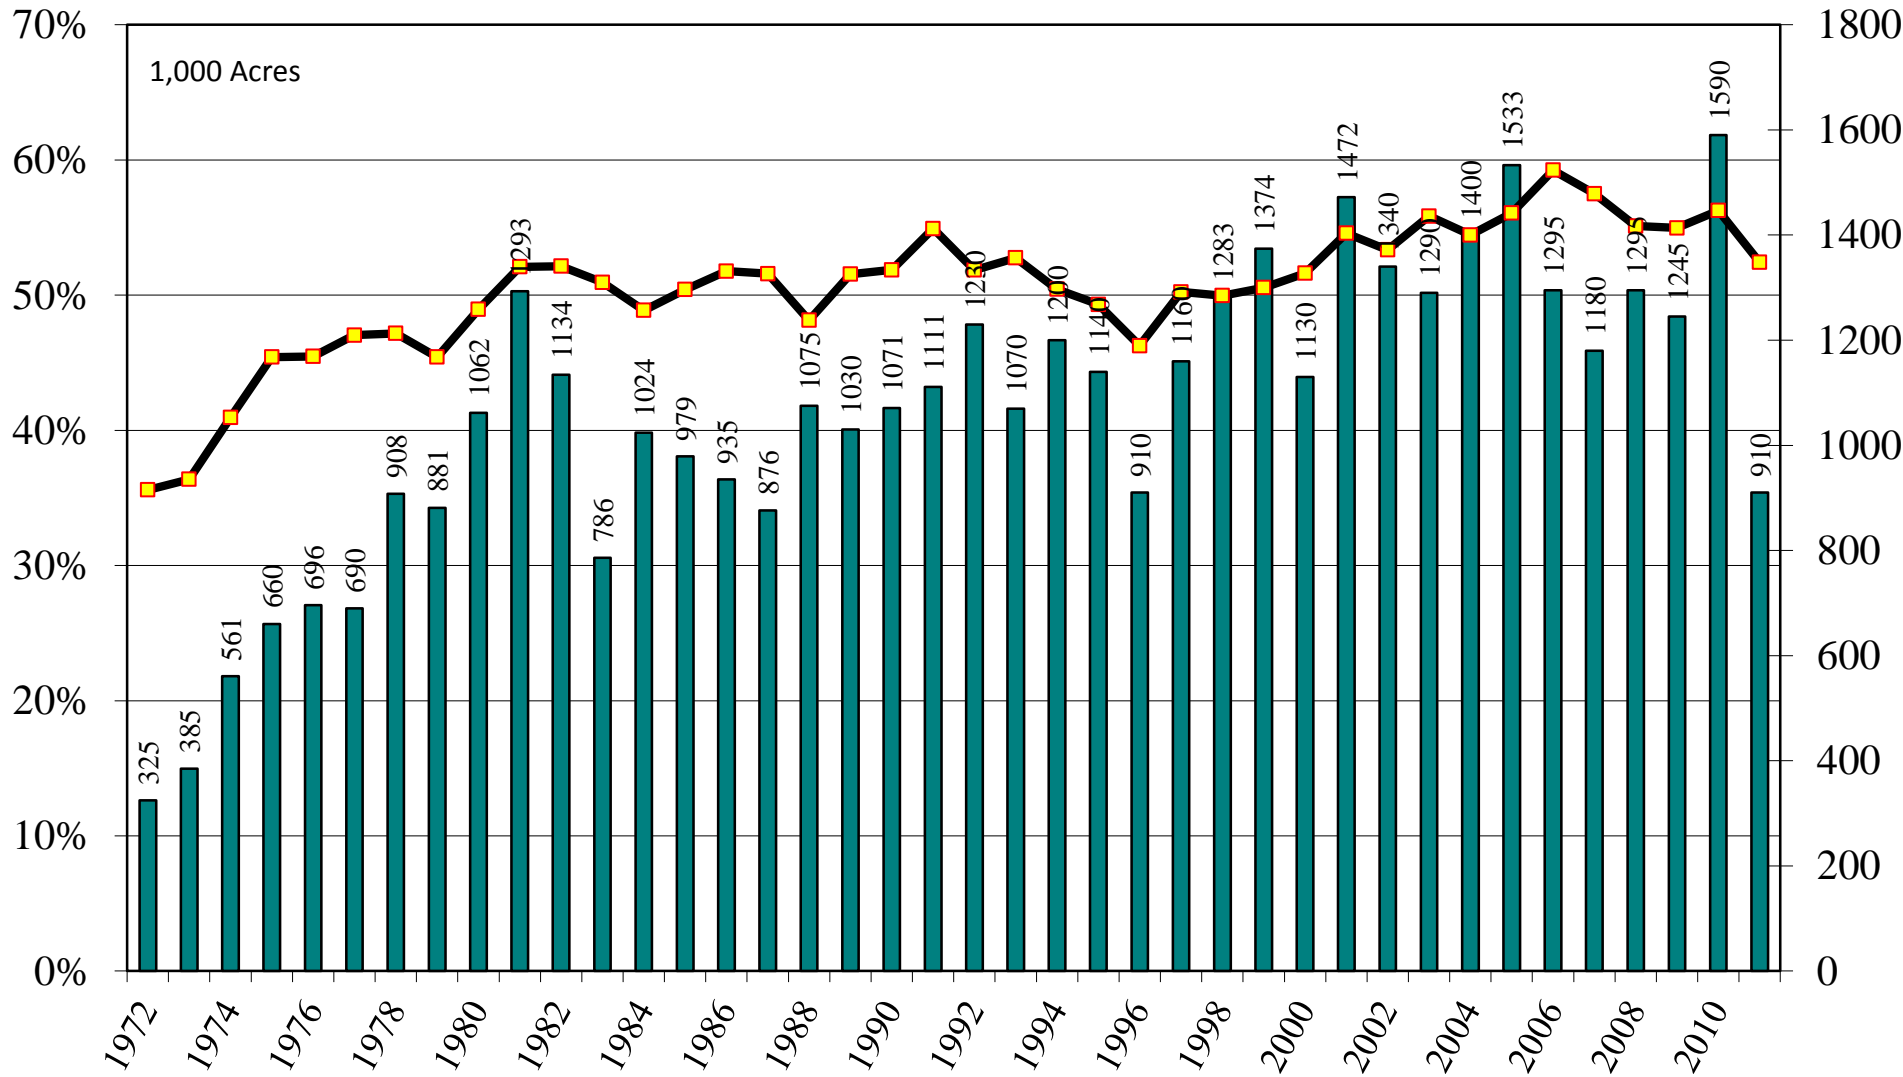

U.S. Short Grain Rice Harvested By State 1996-2011, Thousand Acres

September 1, 2011 USDA/NASS Acreage Report

Rice: Area Harvested by Class, State, and U.S. 1972-2011

USDA/NASS September 1, 2011 Acreage Report

Rice: Long Grain Harvested Acres 1972-2011

Arkansas Long Grain Rice Harvested Acres and Percent of U.S. Long Grain Harvested Acres, 1972-2011

Source: [NASS/USDA Data Set](#) and [Crop Production--Acreage--Supplement](#)