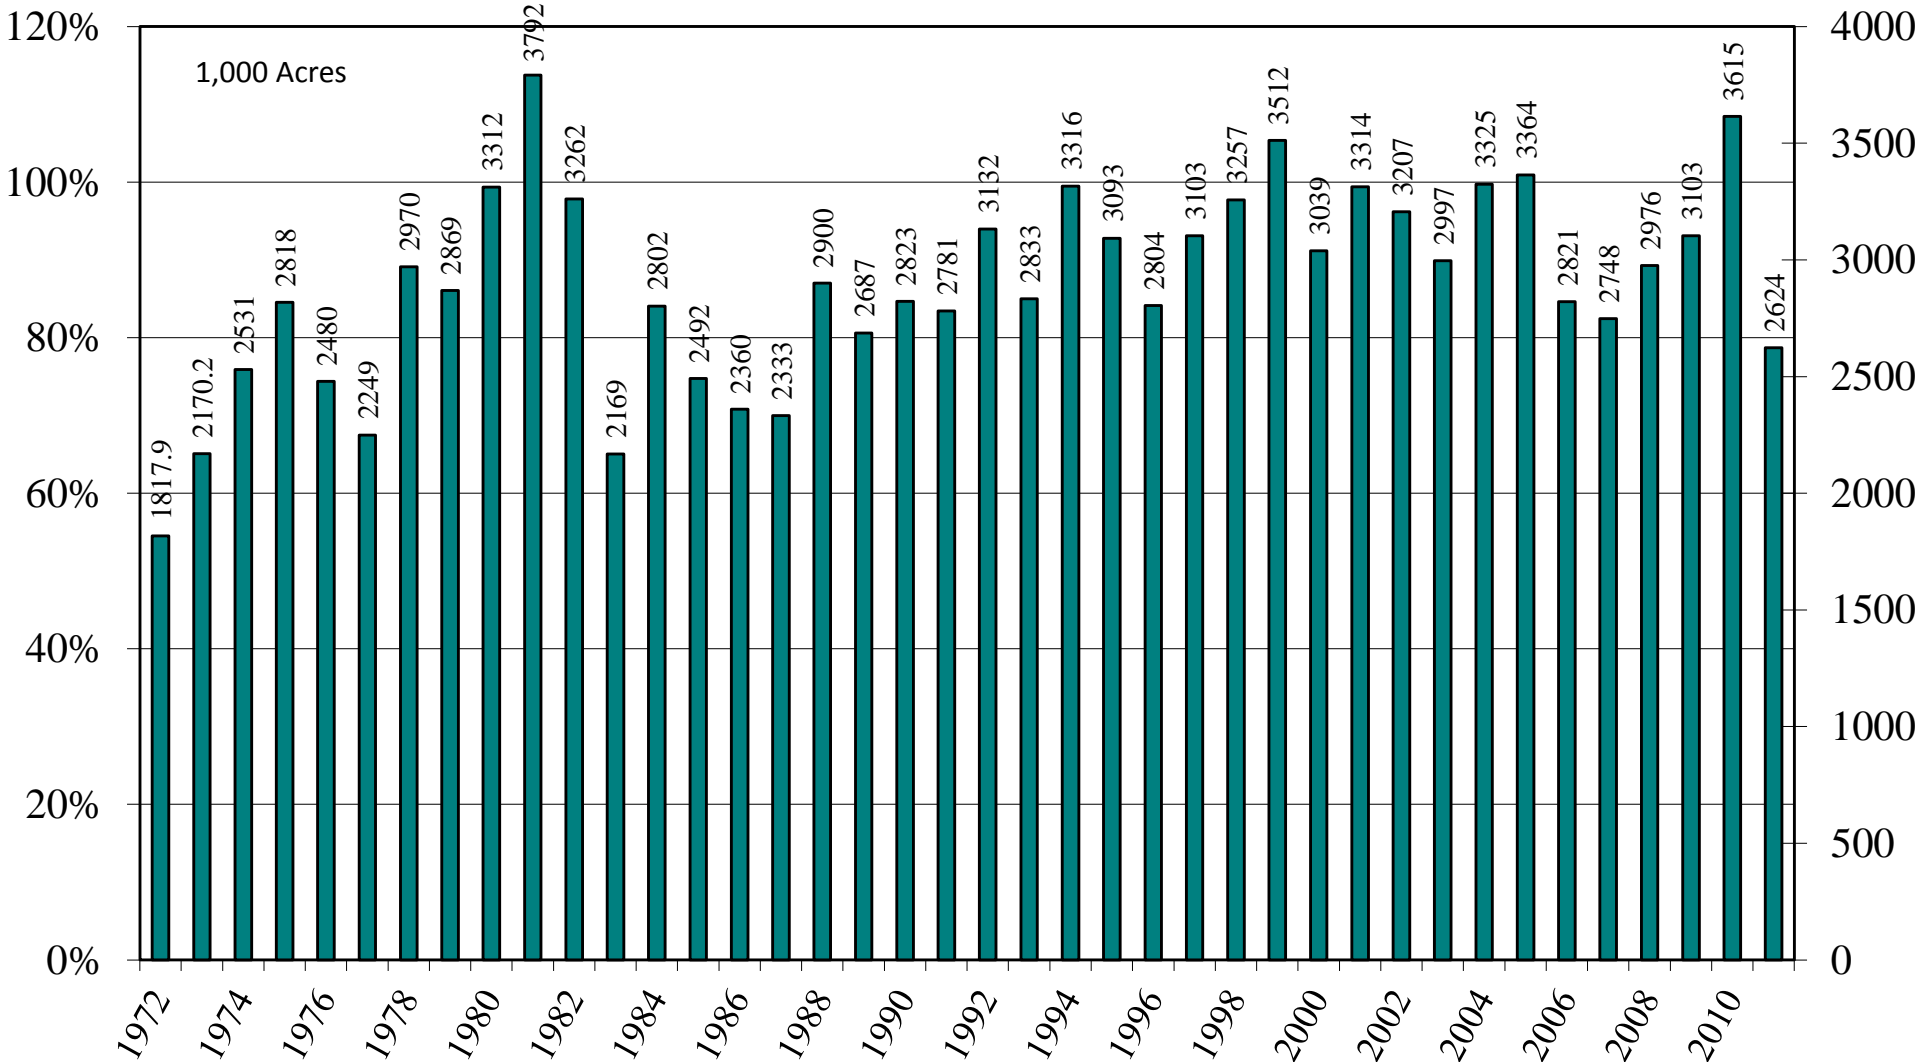

U.S. All Rice Harvested Acres, 1972-2011

Source: [NASS/USDA Data Set](#) and [Crop Production--Acreage--Supplement](#)

September 1, 2011