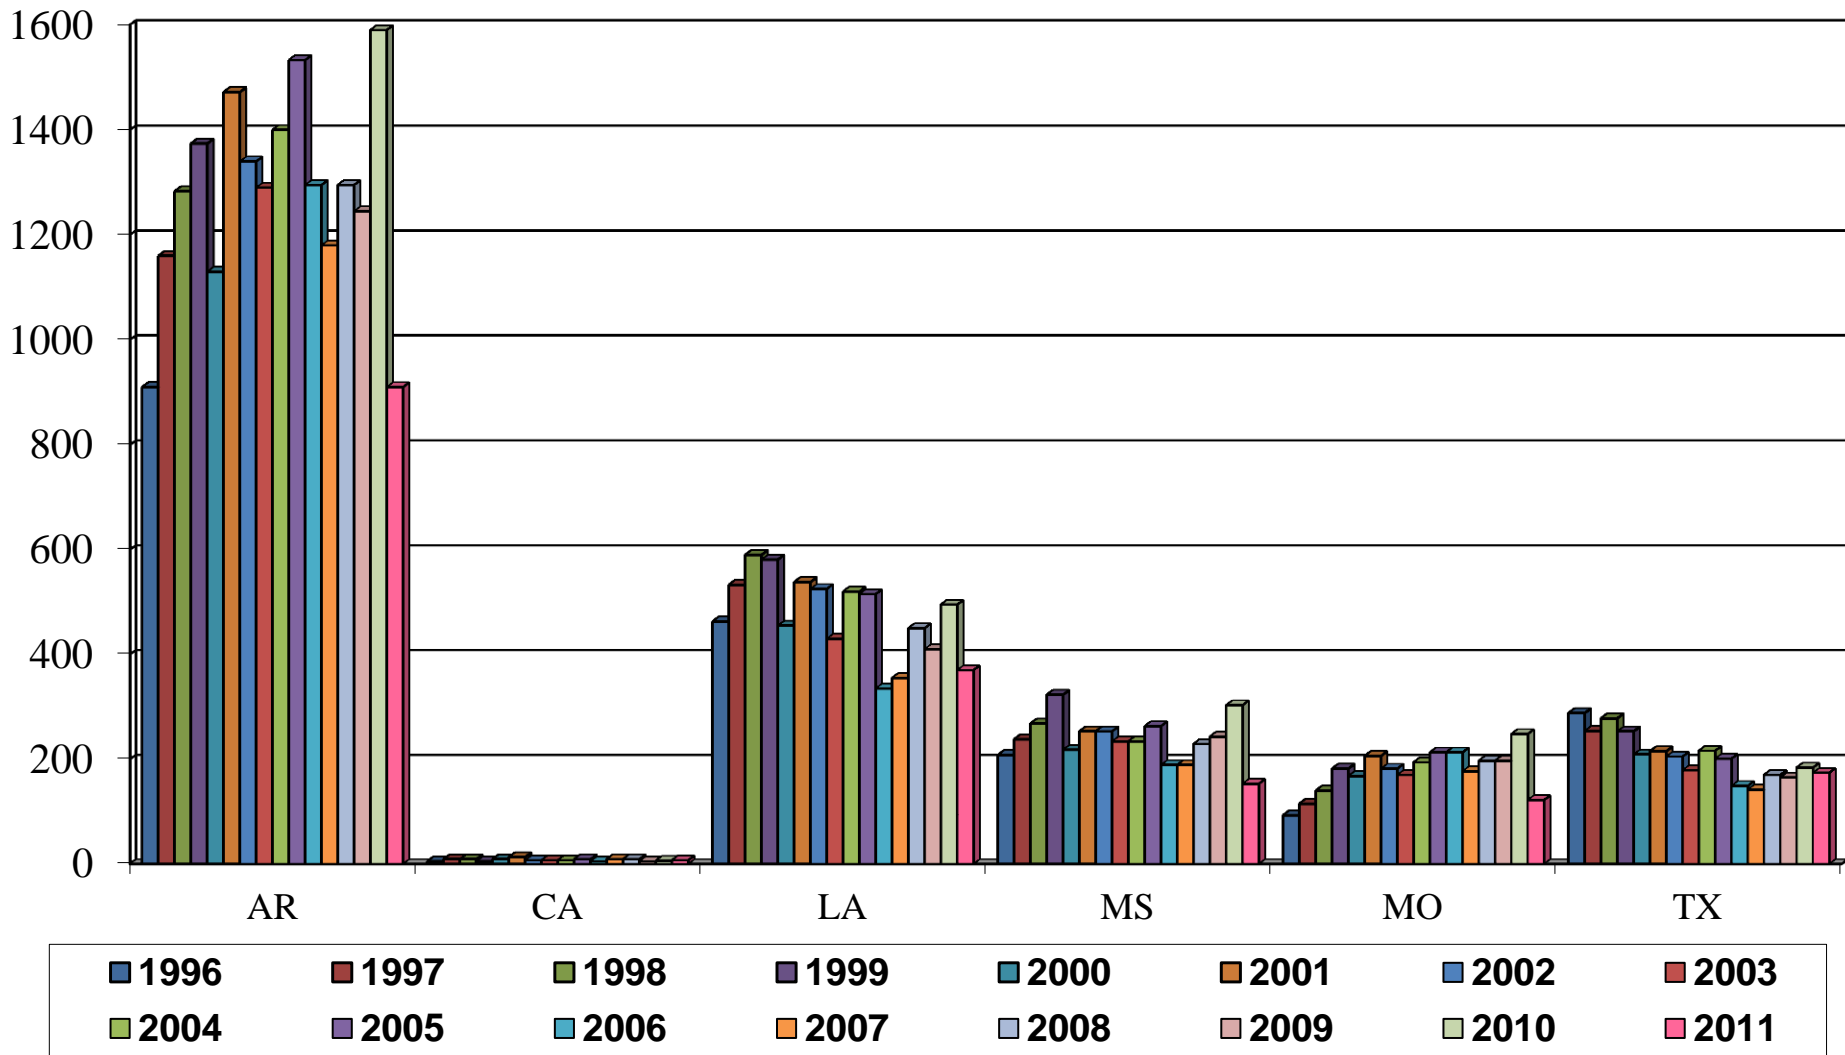

Arkansas 1996-2011 Planted Acreage

Thousand Acres

State Rice Data

U.S. All Rice Harvested By State 1996-2011, Thousand Acres

U.S. Long Grain Rice Harvested By State 1996-2011, Thousand Acres

U.S. Medium Grain Rice Harvested By State 1996-2011, Thousand Acres

U.S. Short Grain Rice Harvested By State 1996-2011, Thousand Acres

September 1, 2011 USDA/NASS Acreage Report

Rice: Area Harvested by Class, State, and U.S. 1972-2011

USDA/NASS September 1, 2011 Acreage Report

Rice: Long Grain Harvested Acres 1972-2011

Arkansas Long Grain Rice Harvested Acres and Percent of U.S. Long Grain Harvested Acres, 1972-2011

Source: [NASS/USDA Data Set](#) and [Crop Production--Acreage--Supplement](#)