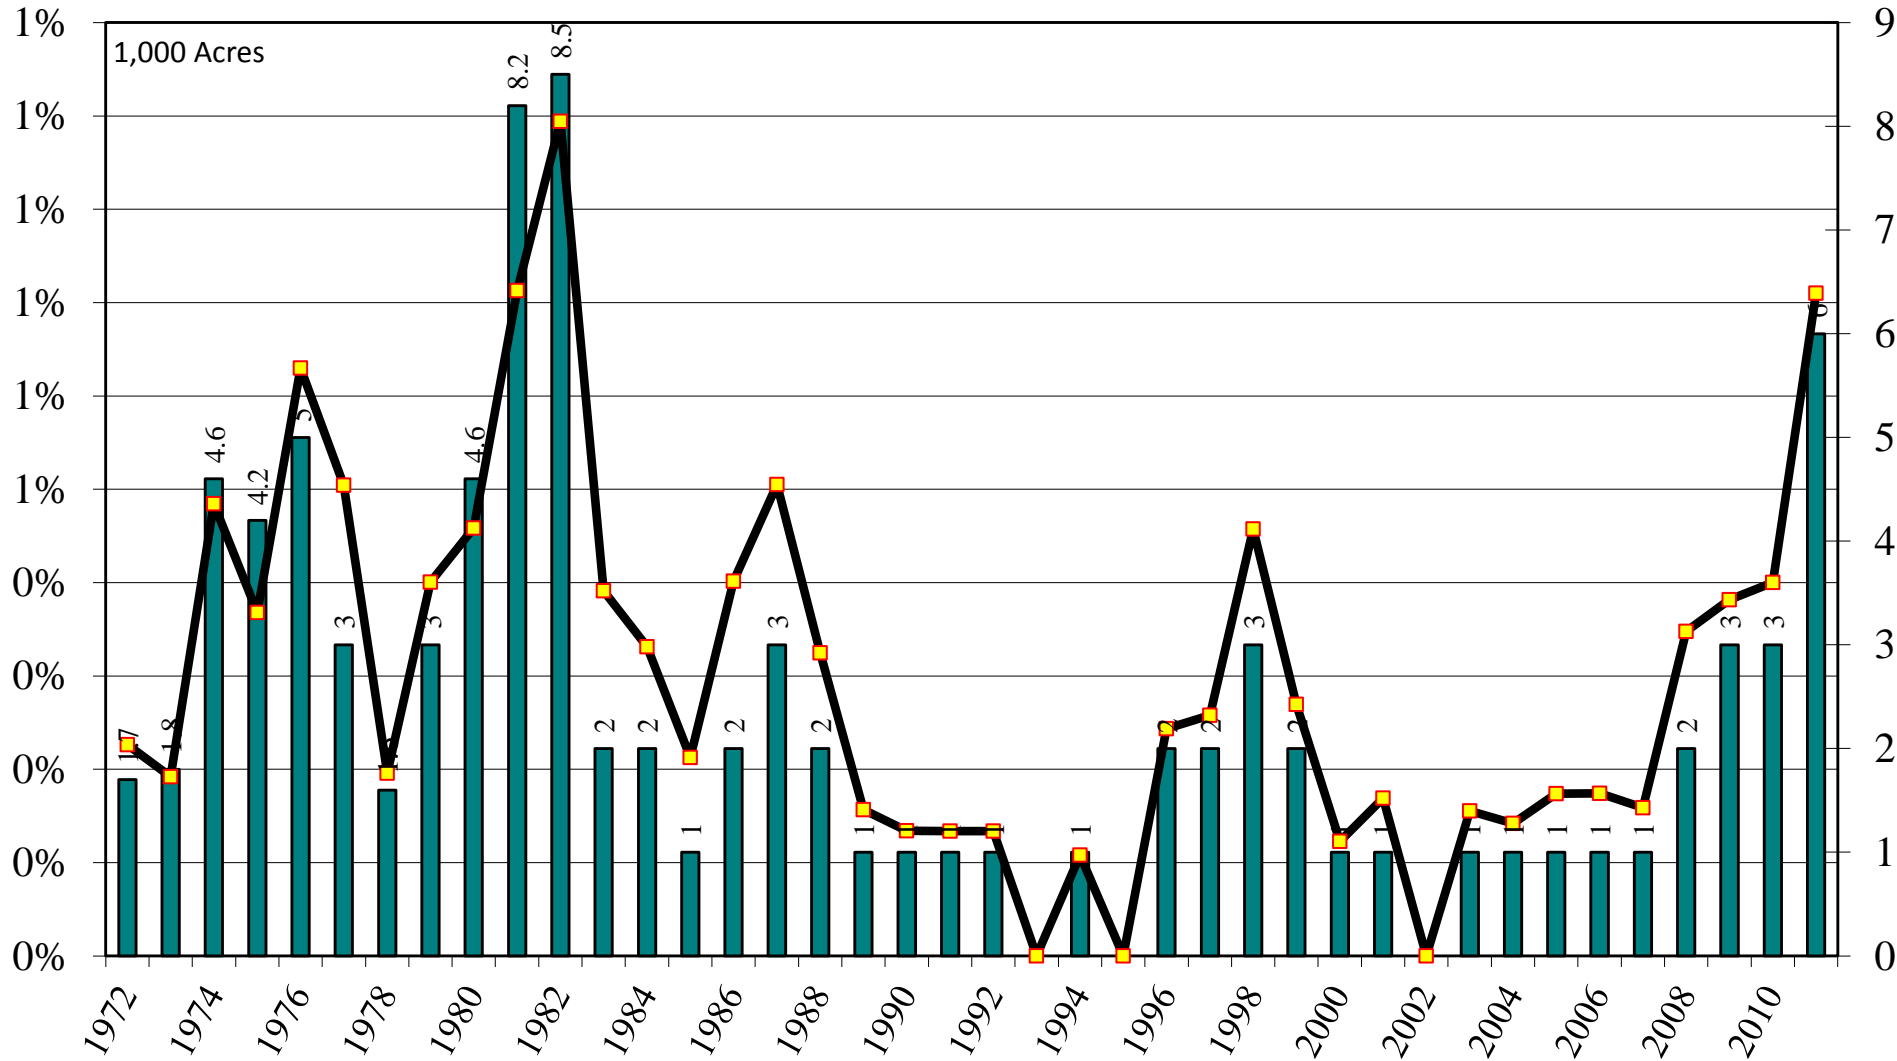

Missouri Medium Grain Rice Harvested Acres and Percent of U.S. Medium Grain Harvested Acres, 1972-2011

Source: [NASS/USDA Data Set](#) and [Crop Production--Acreage--Supplement](#)

September 1, 2011