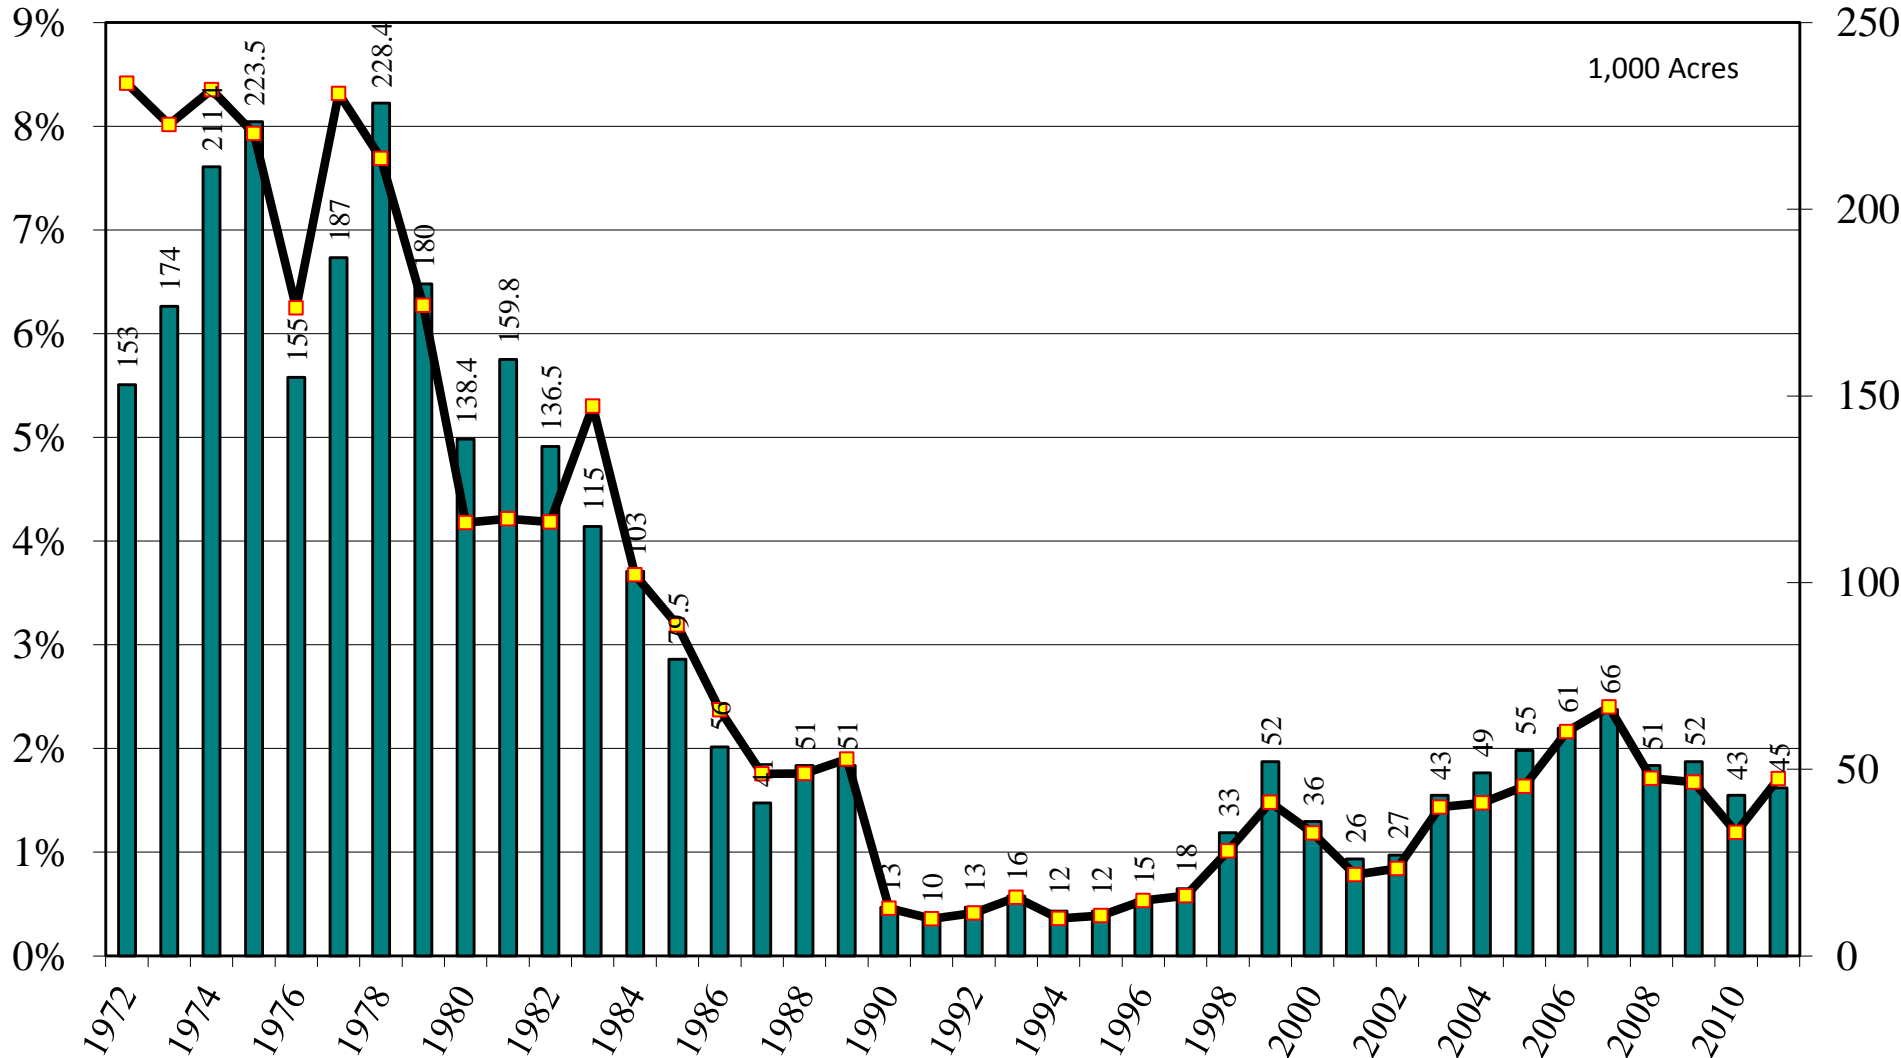

U.S. Short Grain Rice Harvested Acres and Percent of U.S. All Rice Harvested Acres, 1972-2011

Source: [NASS/USDA Data Set](#) and [Crop Production--Acreage--Supplement](#)

September 1, 2011