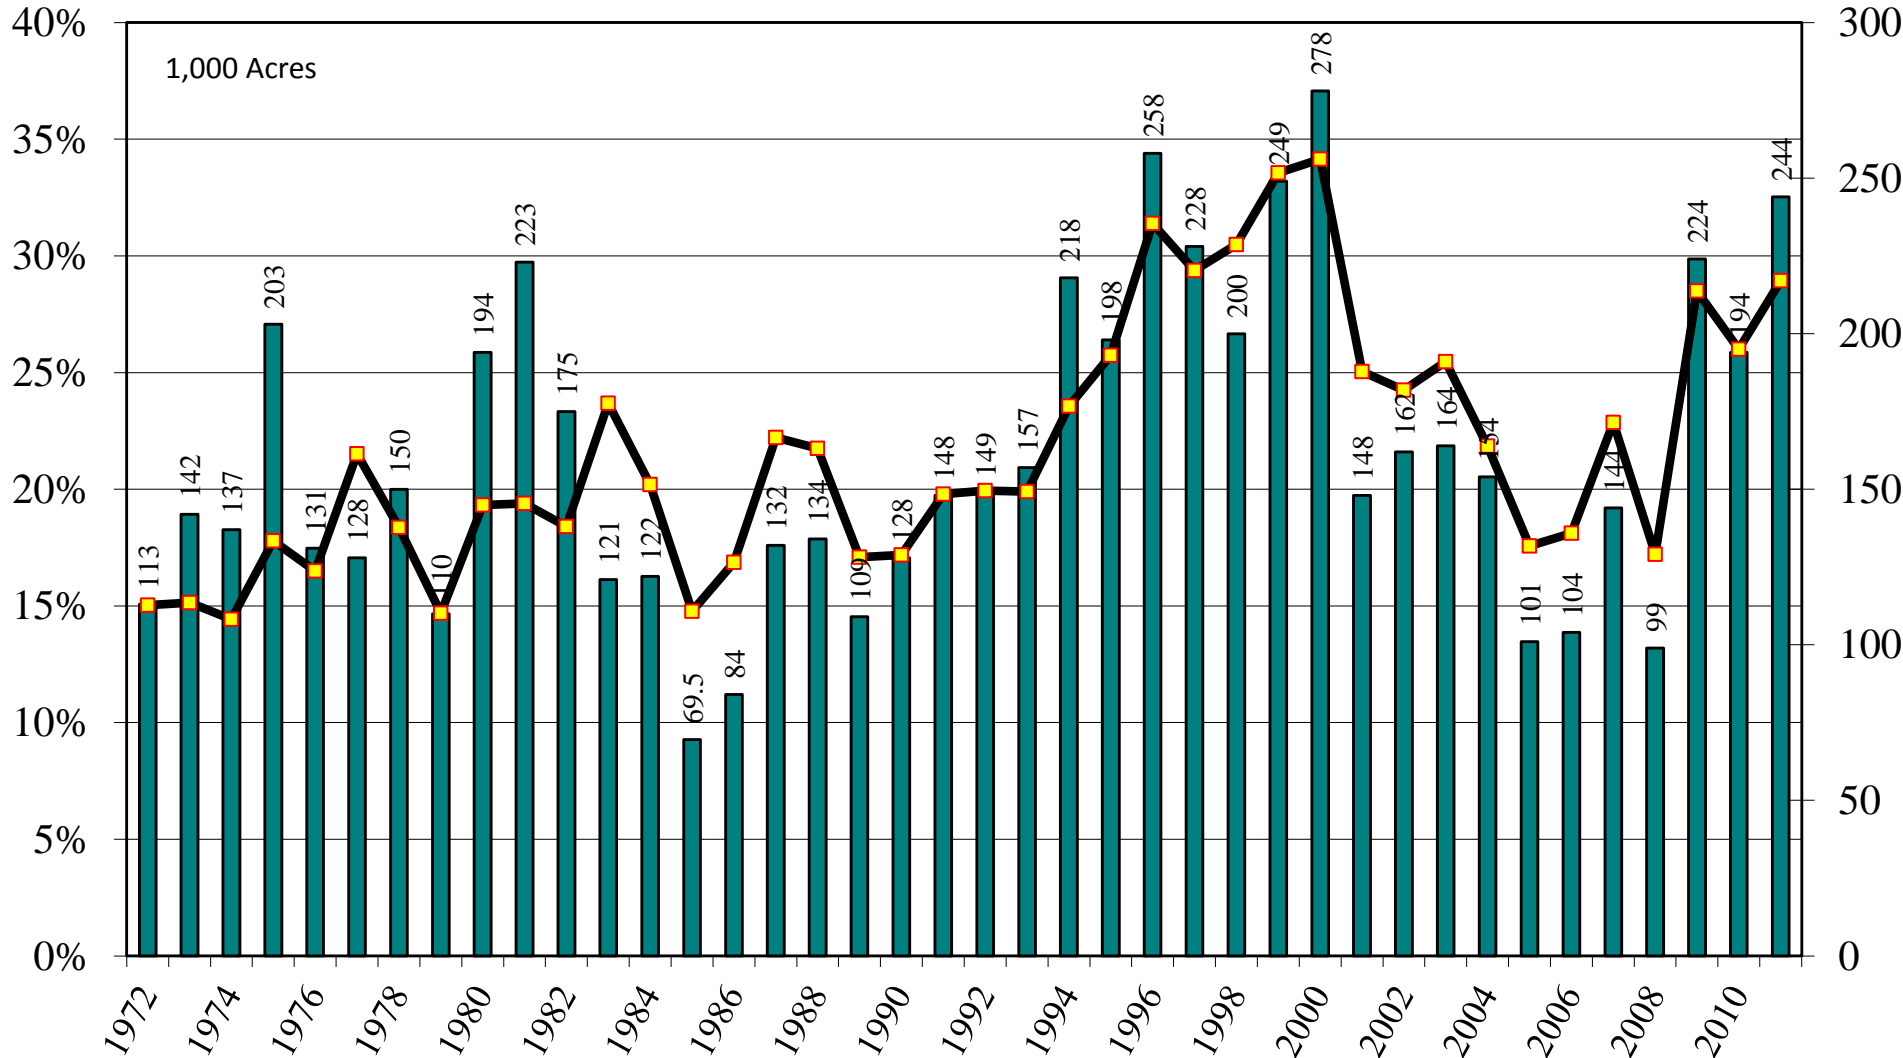

Arkansas Medium Grain Rice Harvested Acres and Percent of U.S. Medium Grain Harvested Acres, 1972-2011

Source: [NASS/USDA Data Set](#) and [Crop Production--Acreage--Supplement](#)

September 1, 2011