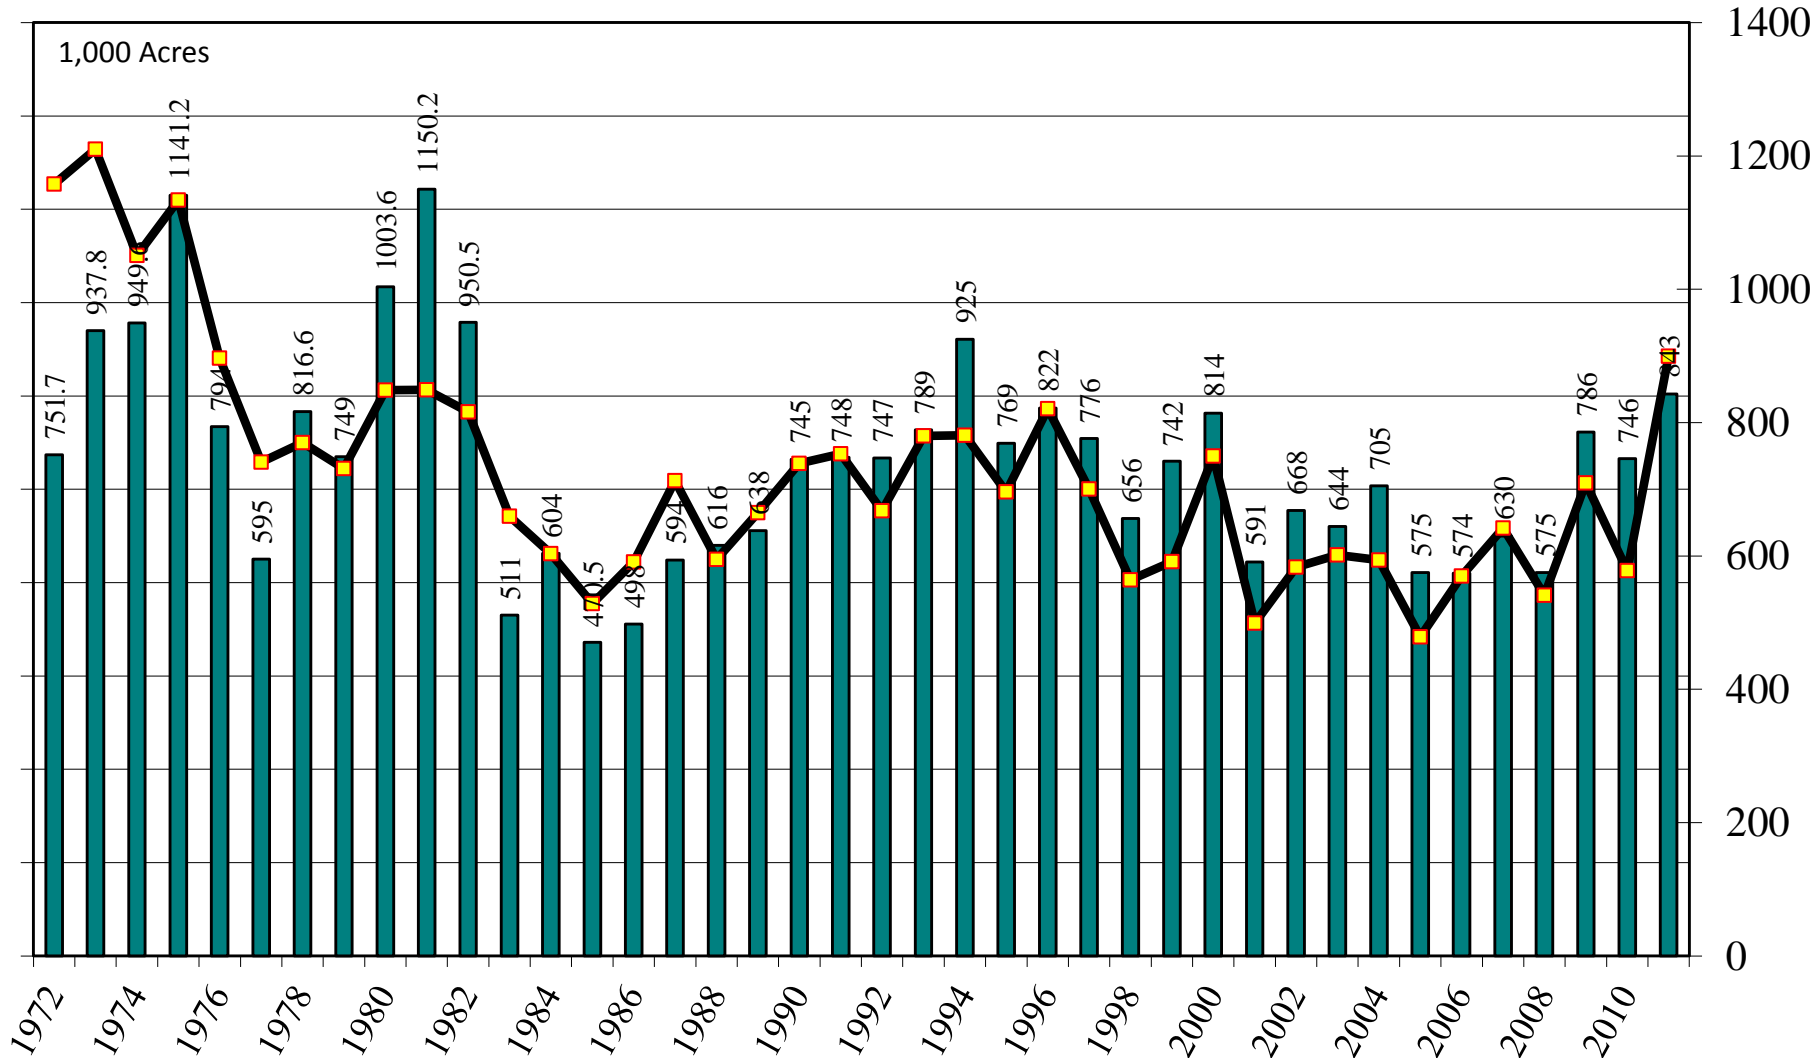

U.S. Medium Grain Rice Harvested Acres and Percent of U.S. All Rice Harvested Acres, 1972-2011

Source: [NASS/USDA Data Set](#) and [Crop Production--Acreage--Supplement](#)