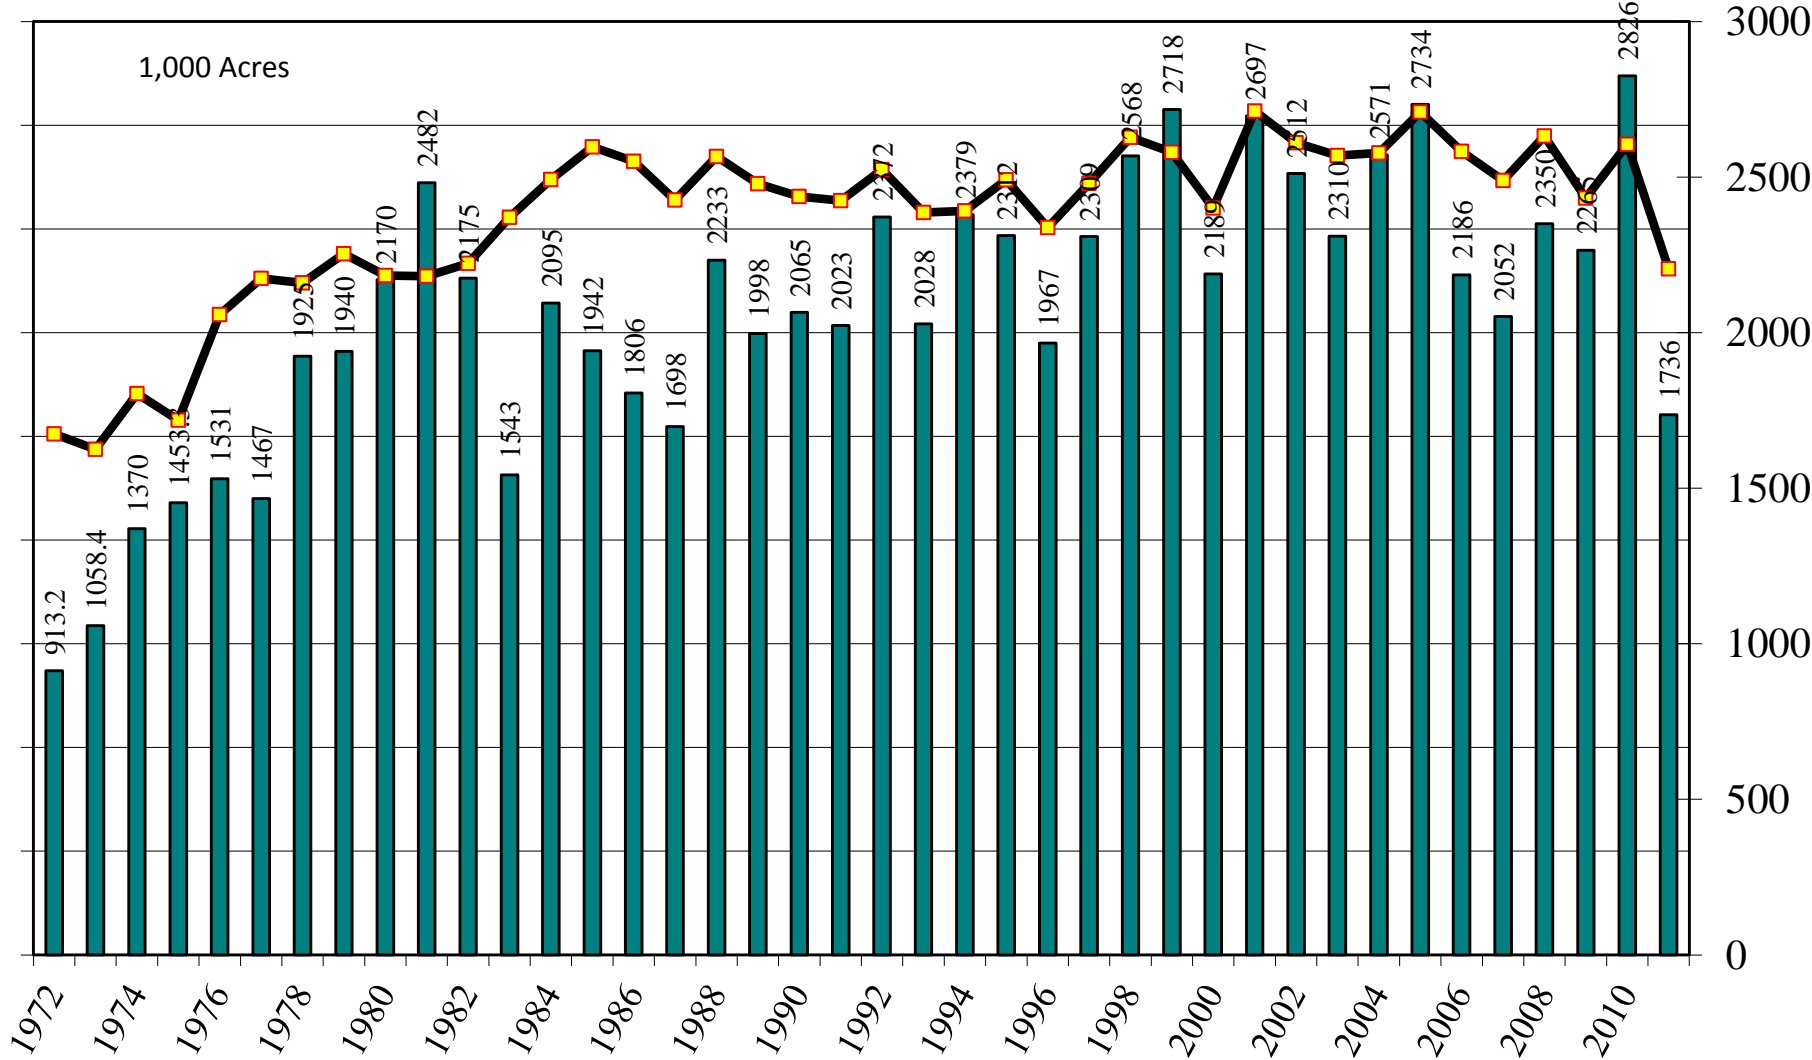

Source: [NASS/USDA Data Set](#) and [Crop Production--Acreage--Supplement](#)

September 1, 2011

Mississippi Long Grain Rice Harvested Acres and Percent of U.S. Long Grain Harvested Acres, 1972-2011

Source: [NASS/USDA Data Set](#) and [Crop Production--Acreage--Supplement](#)

Missouri Long Grain Rice Harvested Acres and Percent of U.S. Long Grain Harvested Acres, 1972-2011

Source: [NASS/USDA Data Set](#) and [Crop Production--Acreage--Supplement](#)

September 1, 2011

Texas Long Grain Rice Harvested Acres and Percent of U.S. Long Grain Harvested Acres, 1972-2011

Source: [NASS/USDA Data Set](#) and [Crop Production--Acreage--Supplement](#)

September 1, 2011

U.S. Long Grain Rice Harvested Acres and Percent of U.S. All Rice Harvested Acres, 1972-2011

Source: [NASS/USDA Data Set](#) and [Crop Production--Acreage--Supplement](#)