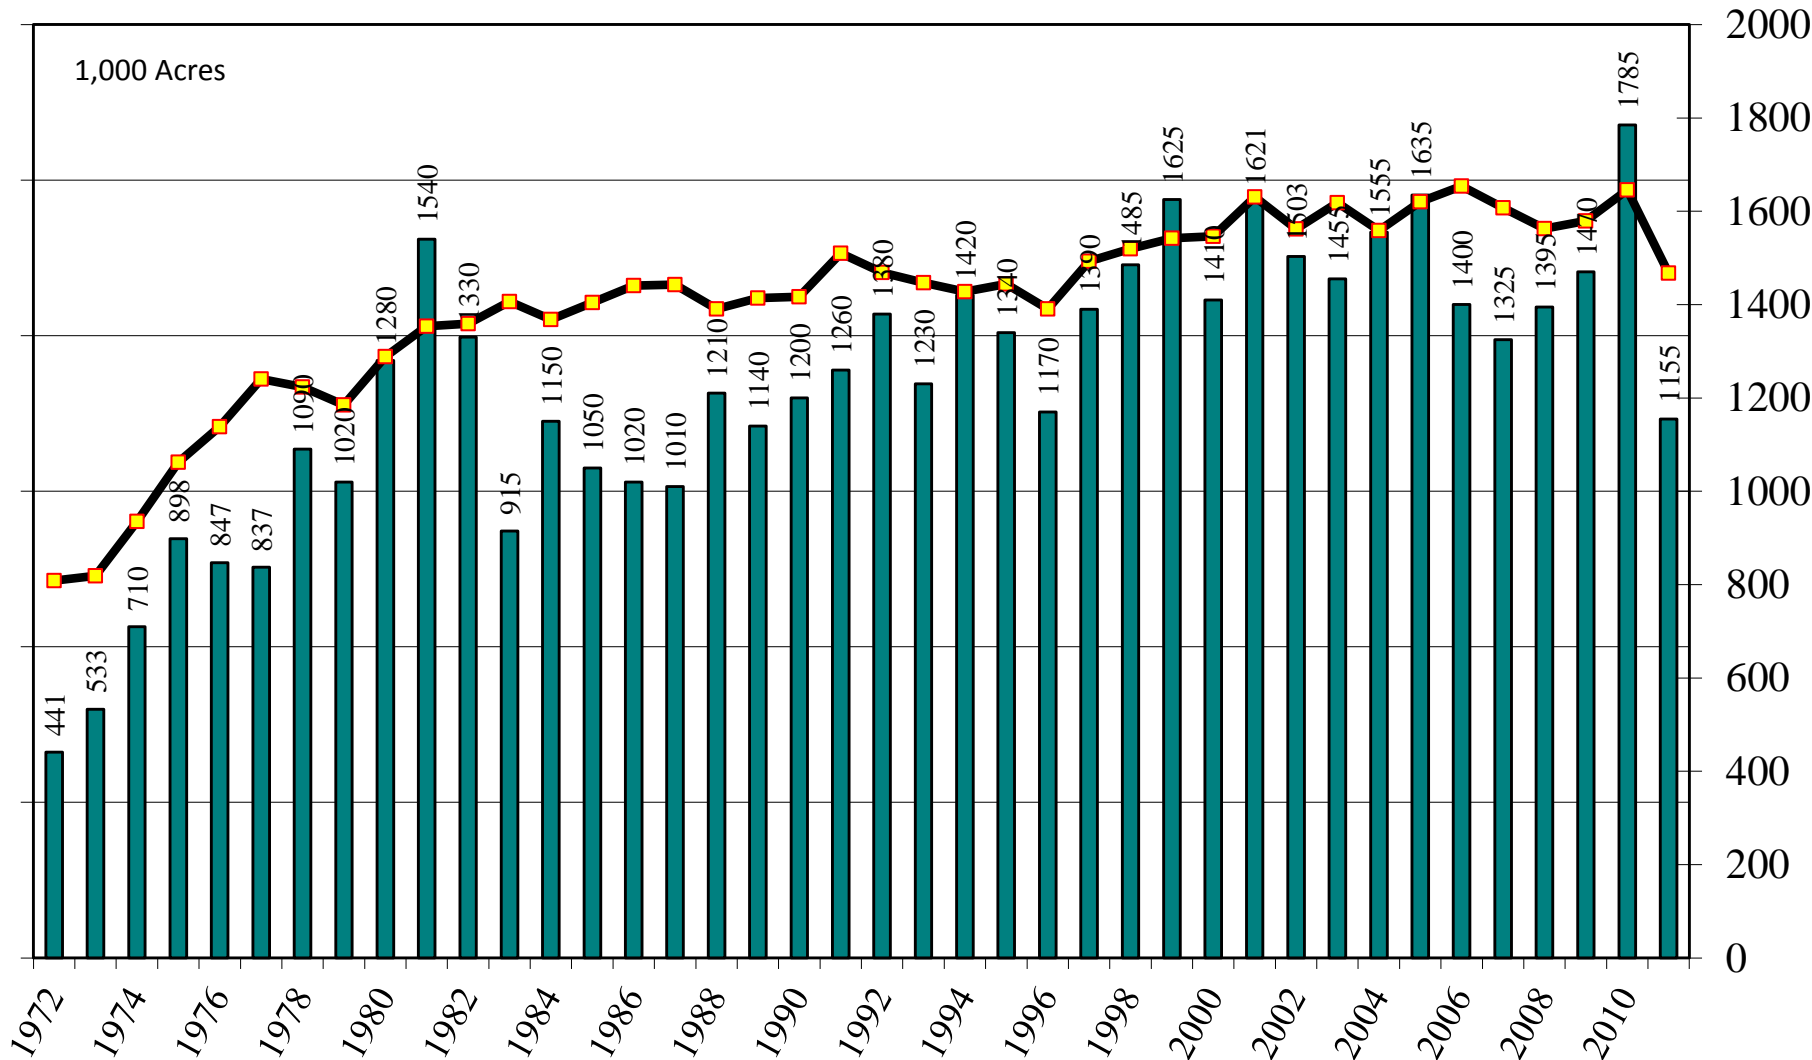

Arkansas All Rice Harvested Acres and Percent of U.S. Harvested Acres, 1972-2011

Source: [NASS/USDA Data Set](#) and [Crop Production--Acreage--Supplement](#)

September 1, 2011