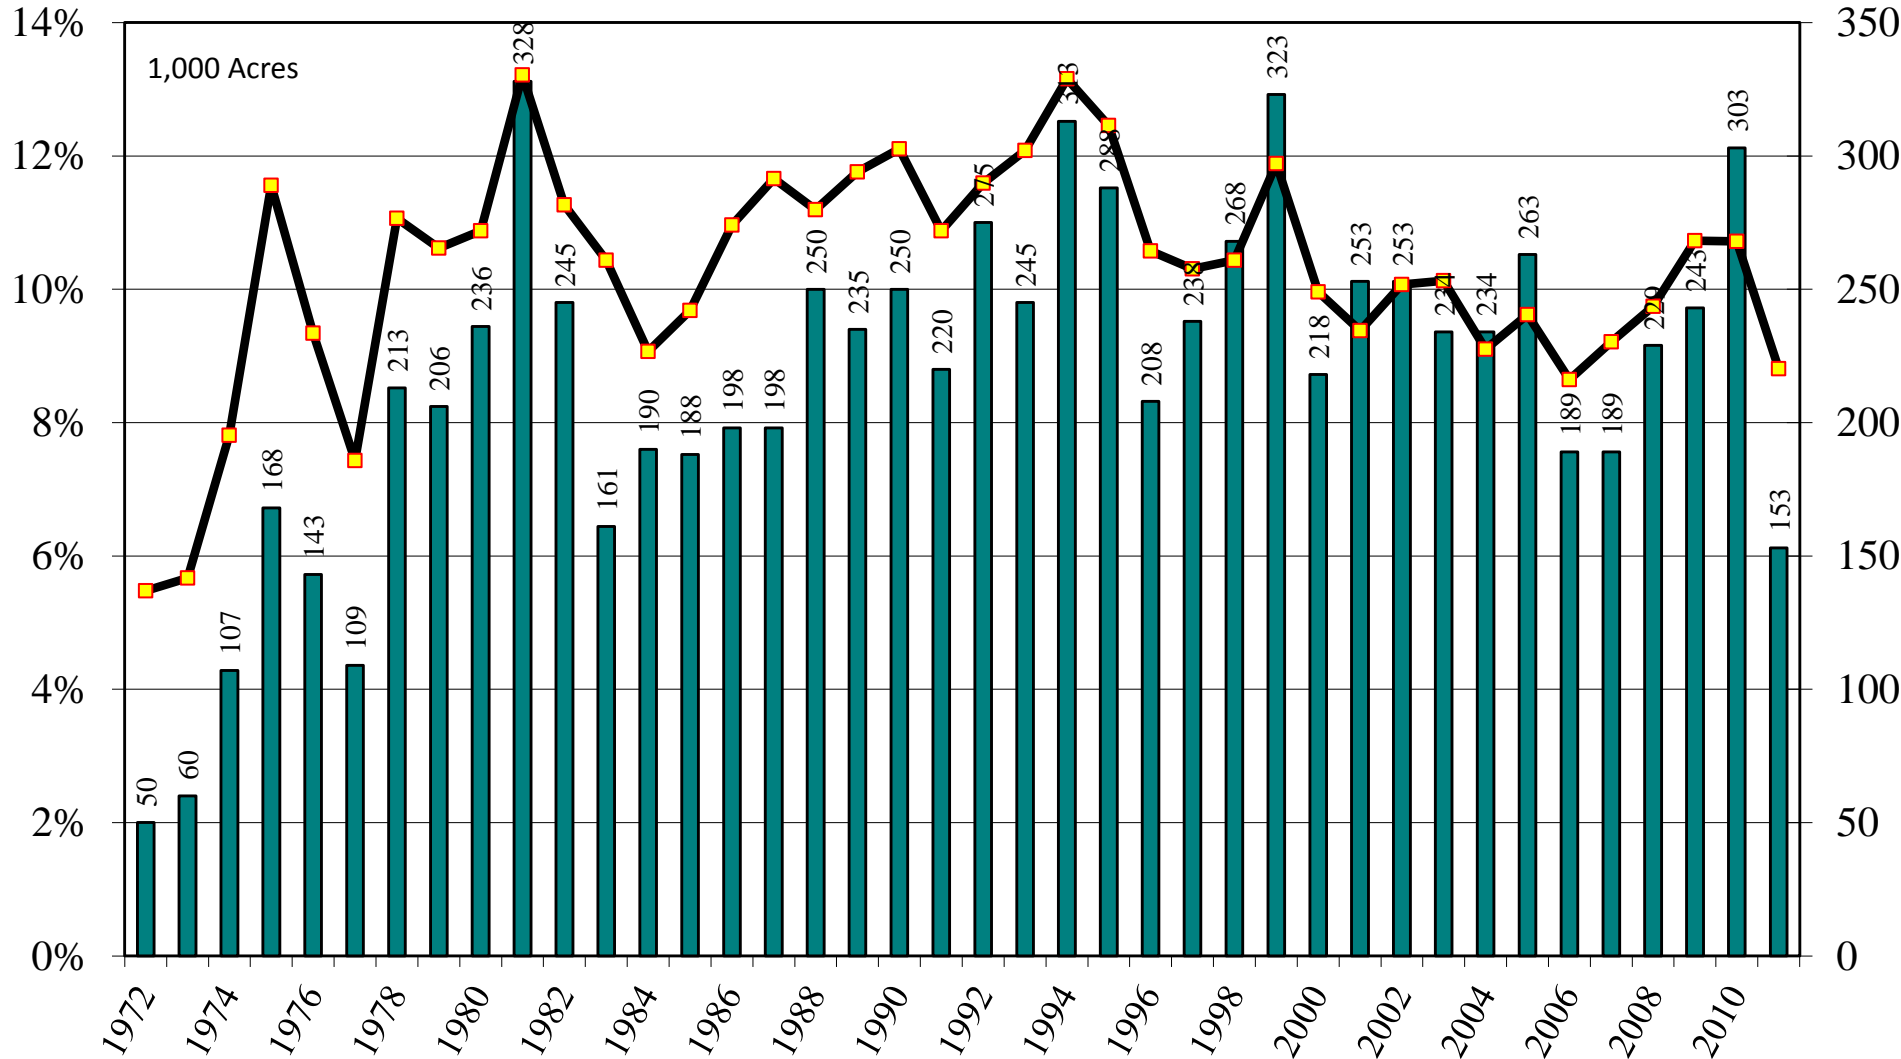

Rice: Long Grain Harvested Acres 1972-2011

Arkansas Long Grain Rice Harvested Acres and Percent of U.S. Long Grain Harvested Acres, 1972-2011

Source: [NASS/USDA Data Set](#) and [Crop Production--Acreage--Supplement](#)

September 1, 2011

California Long Grain Rice Harvested Acres and Percent of U.S. Long Grain Harvested Acres, 1972-2011

Source: [NASS/USDA Data Set](#) and [Crop Production--Acreage--Supplement](#)

Louisiana Long Grain Rice Harvested Acres and Percent of U.S. Long Grain Harvested Acres, 1972-2011

Source: [NASS/USDA Data Set](#) and [Crop Production--Acreage--Supplement](#)

September 1, 2011

Mississippi Long Grain Rice Harvested Acres and Percent of U.S. Long Grain Harvested Acres, 1972-2011

Source: [NASS/USDA Data Set](#) and [Crop Production--Acreage--Supplement](#)