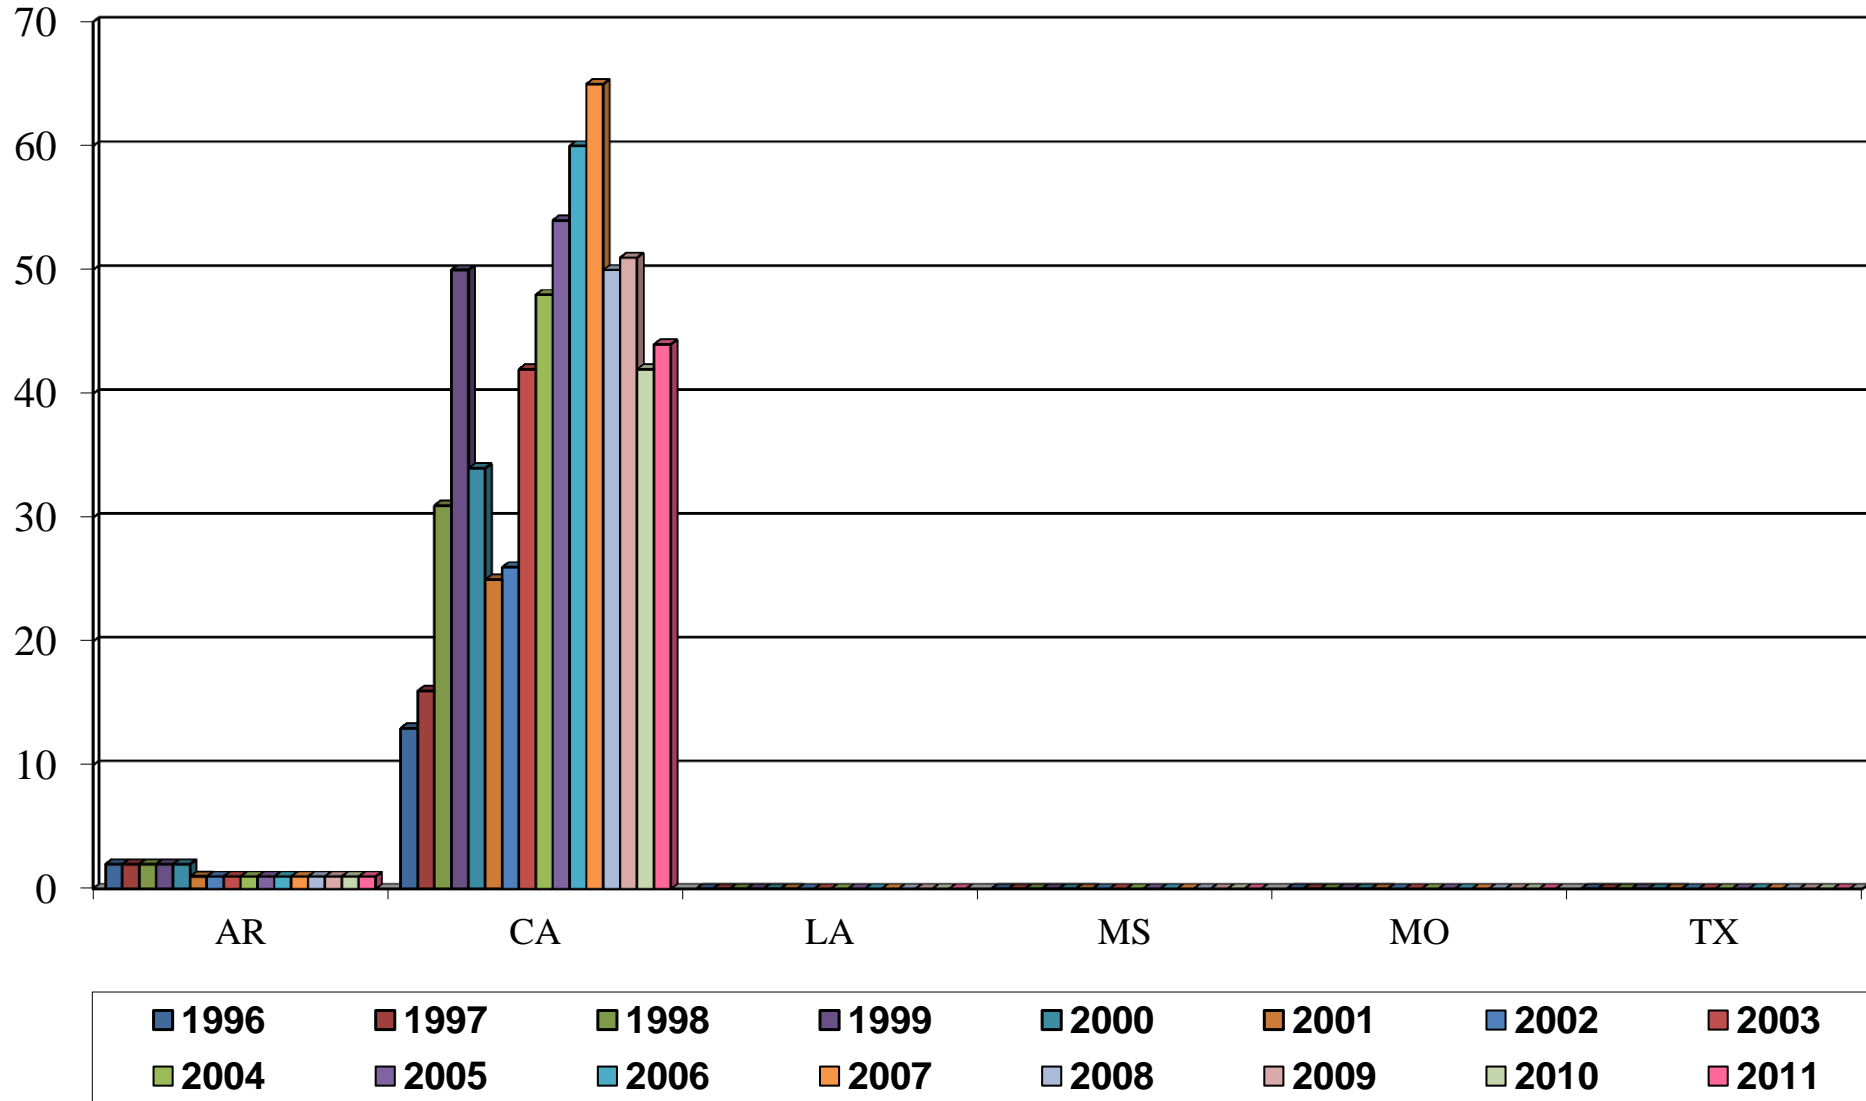

U.S. Short Grain Rice Harvested By State 1996-2011, Thousand Acres