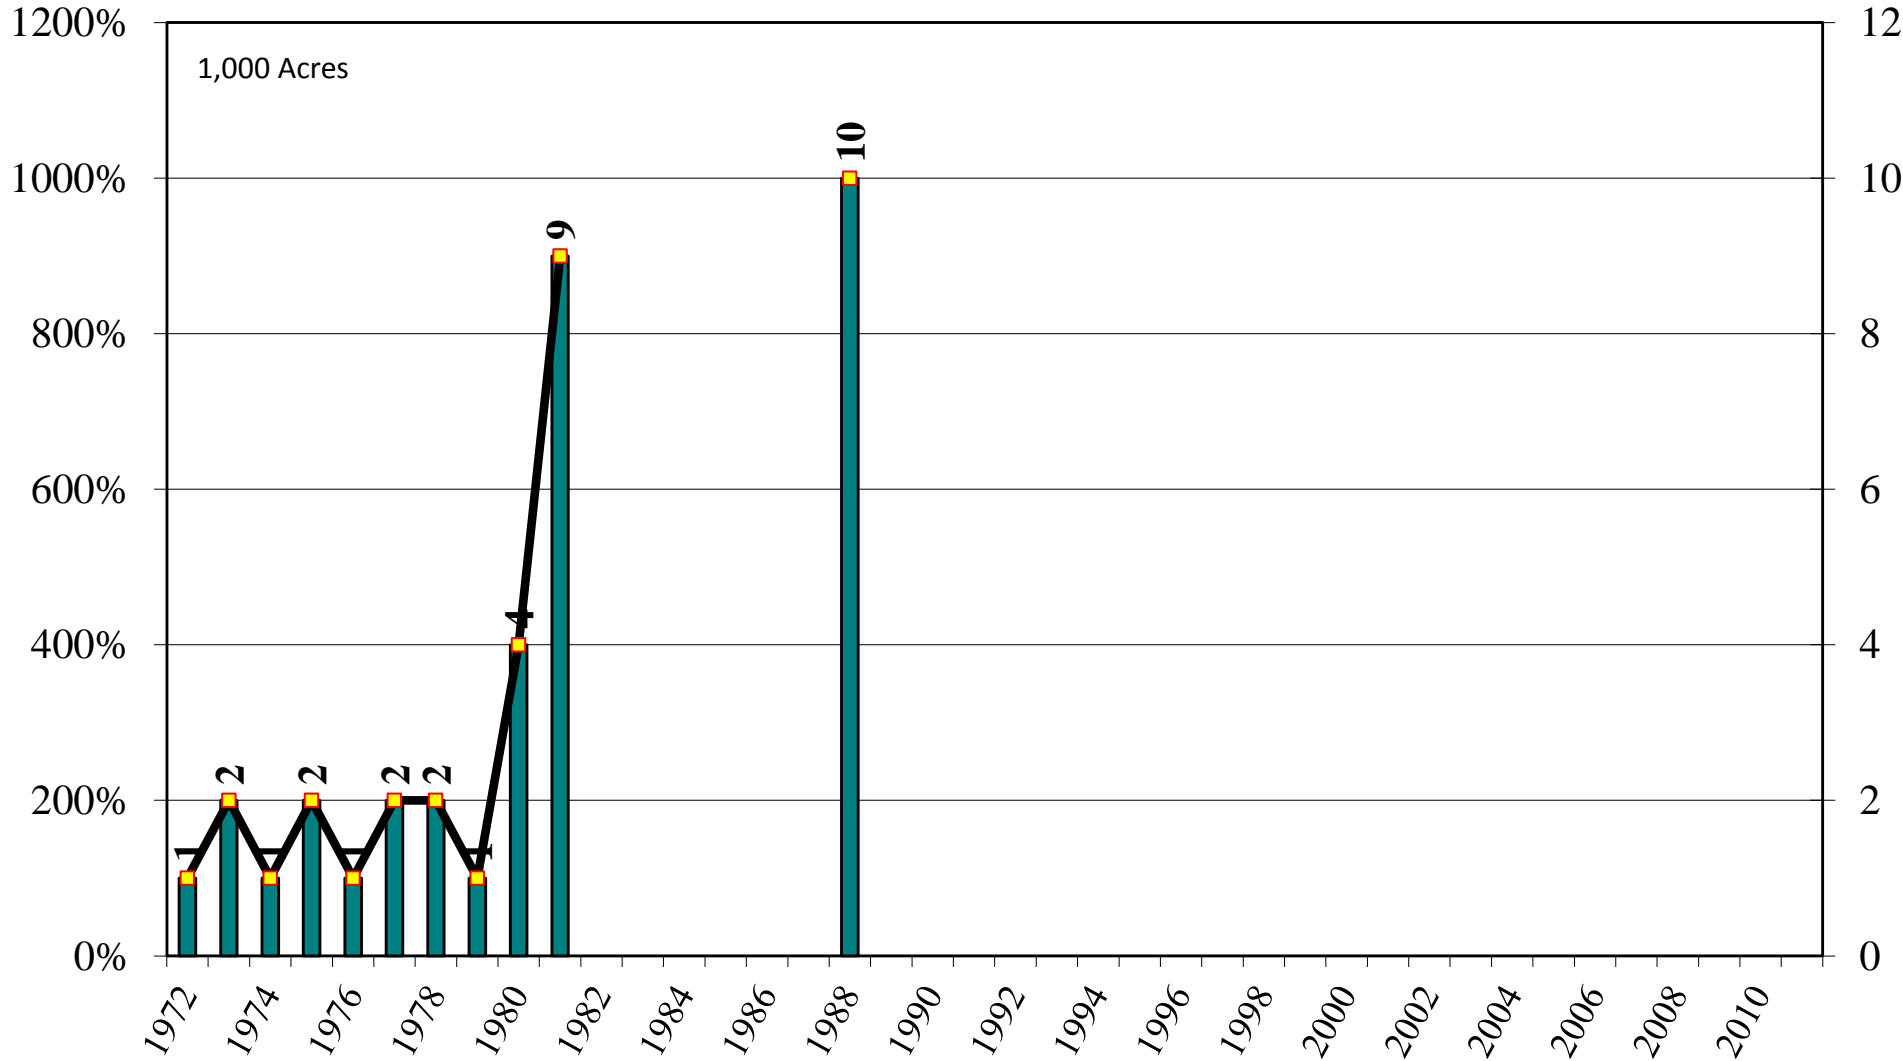

Mississippi Medium Grain Rice Harvested Acres and Percent of U.S. Medium Grain Harvested Acres, 1972-2011

Source: [NASS/USDA Data Set](#) and [Crop Production--Acreage--Supplement](#)

September 1, 2011