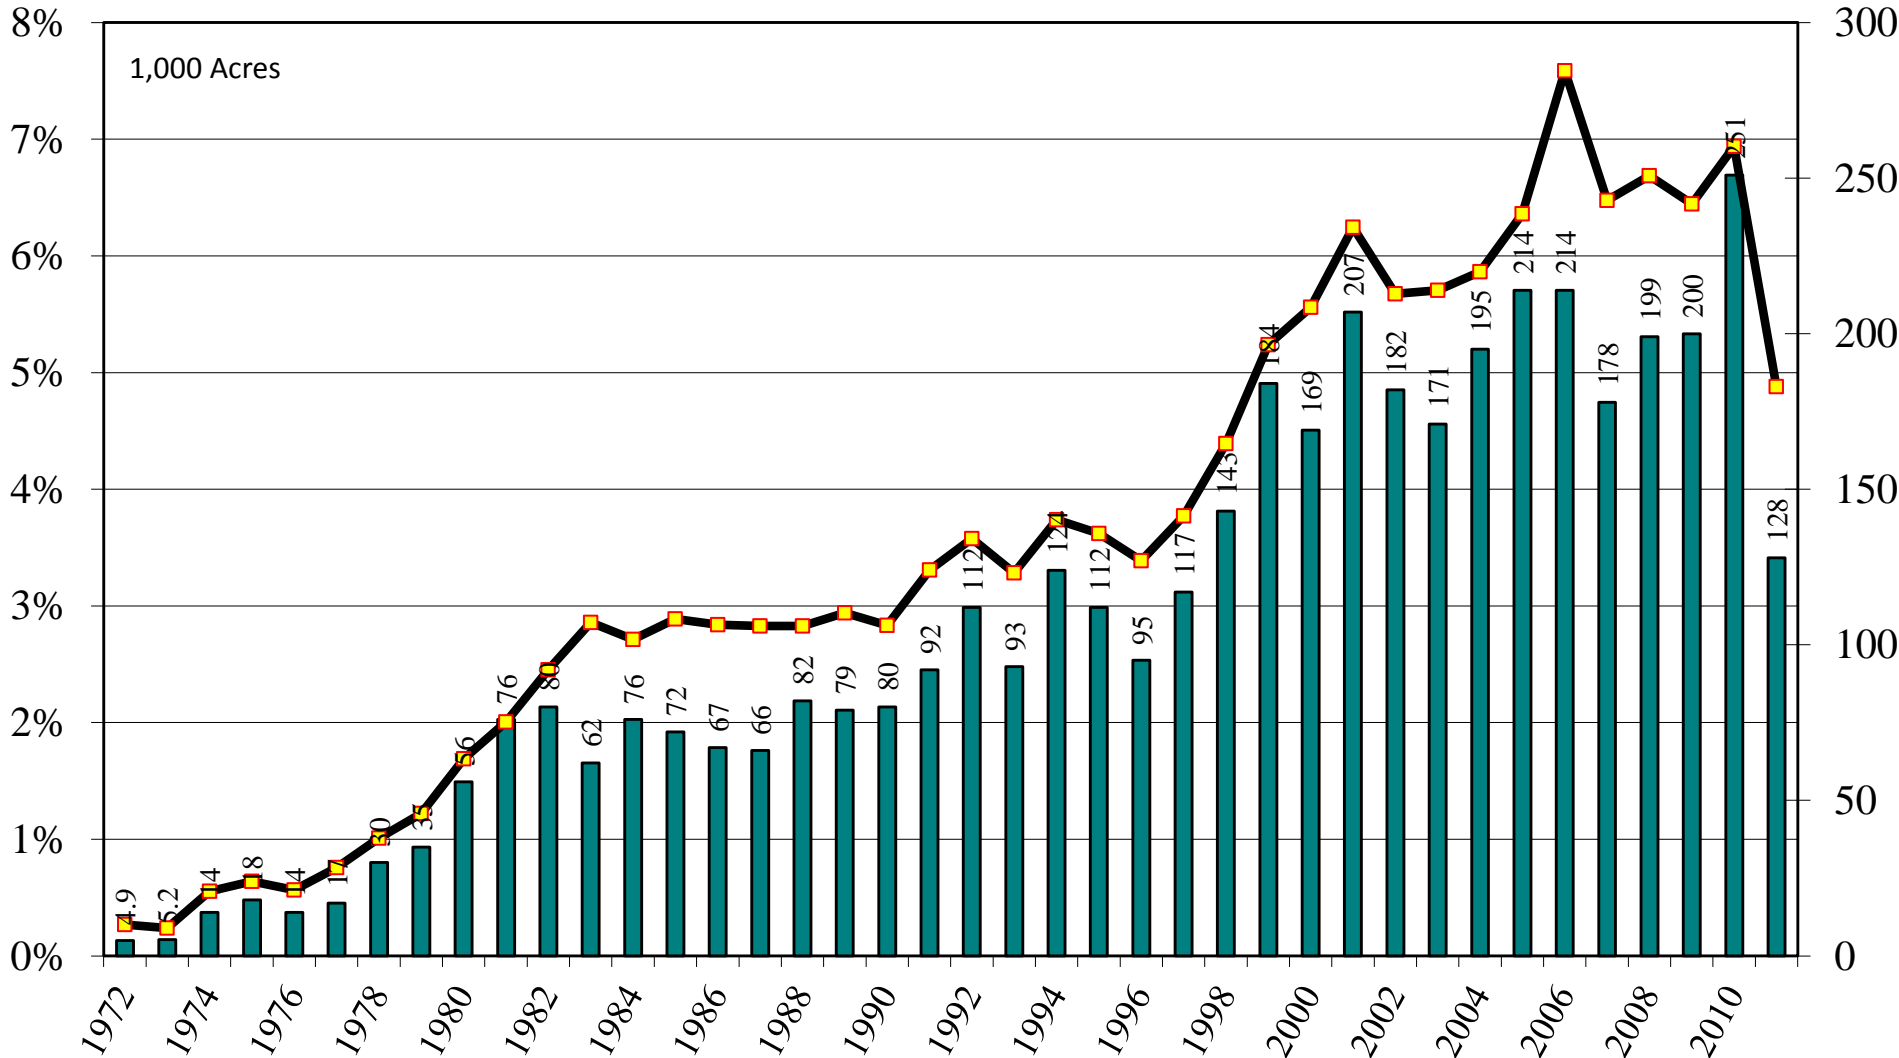

Missouri All Rice Harvested Acres and Percent of U.S. Harvested Acres, 1972-2011

Source: [NASS/USDA Data Set](#) and [Crop Production--Acreage--Supplement](#)

September 1, 2011