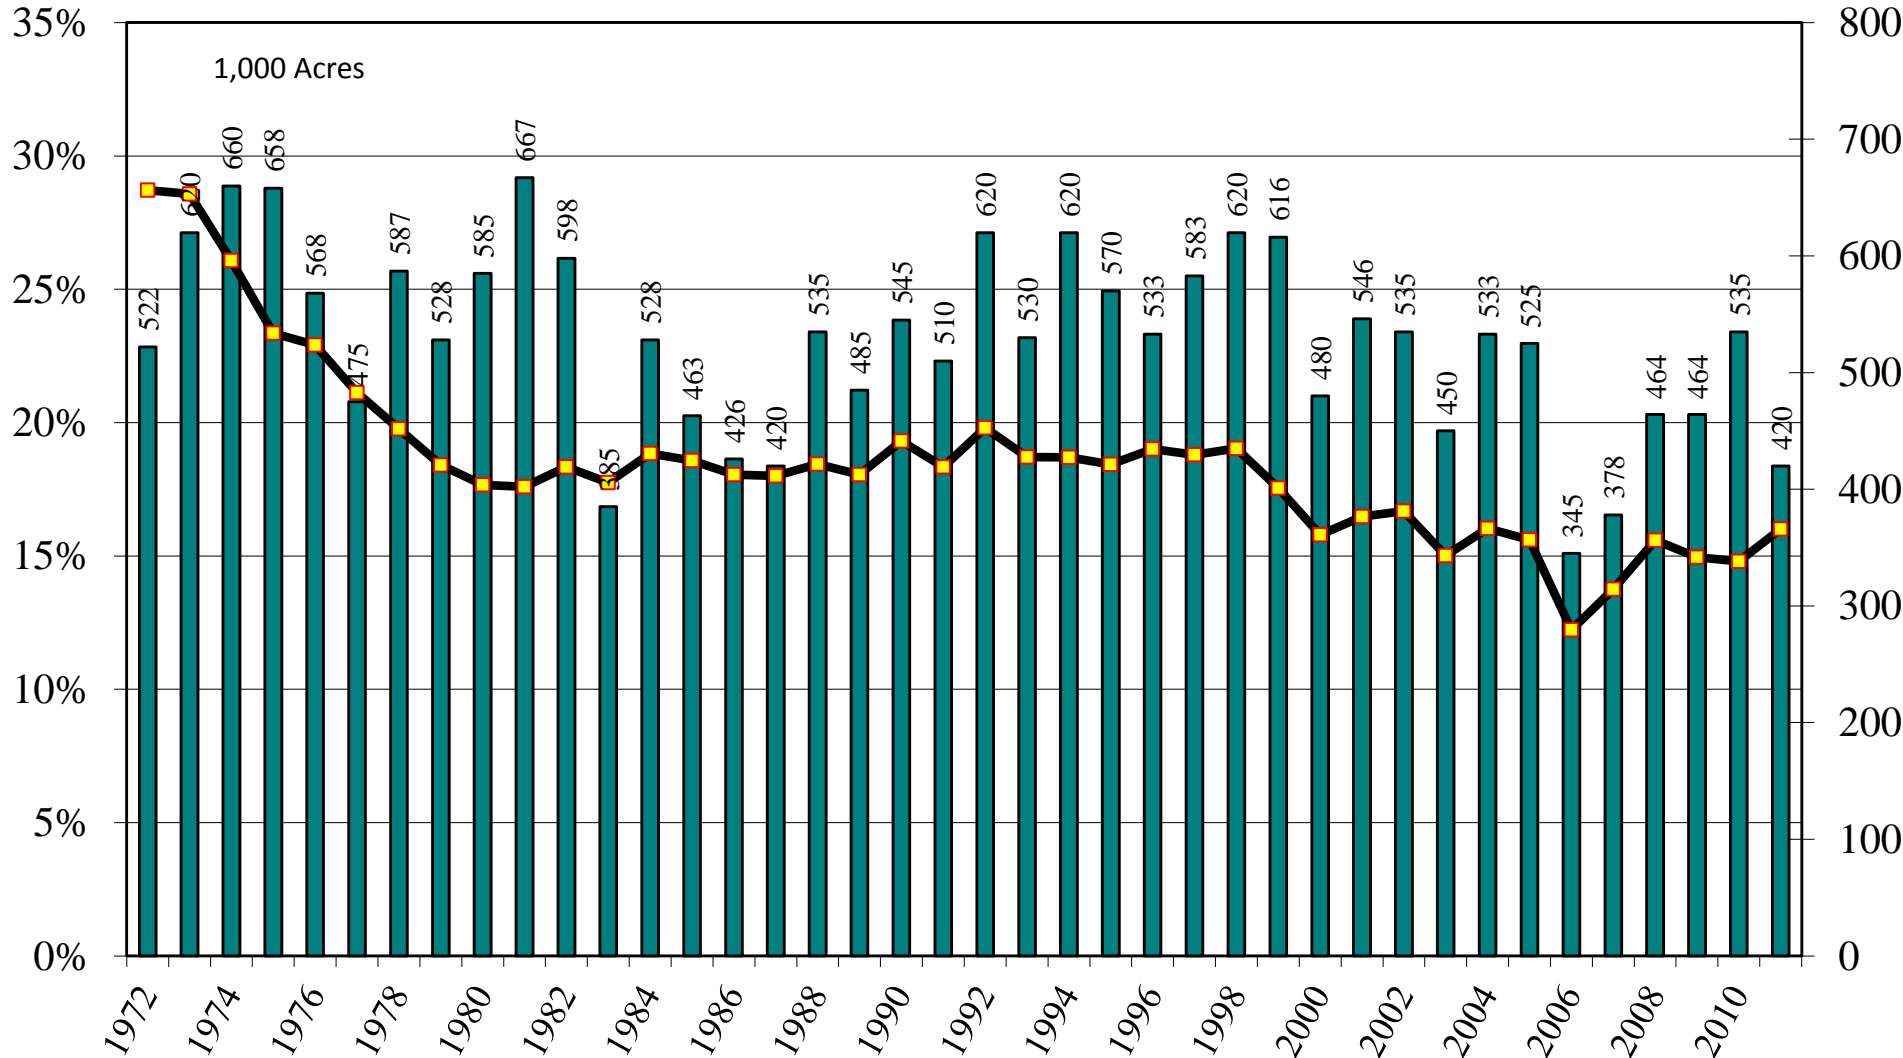

September 1, 2011

California All Rice Harvested Acres and Percent of U.S. Harvested Acres, 1972-2011

Source: [NASS/USDA Data Set](#) and [Crop Production--Acreage--Supplement](#)

September 1, 2011

Louisiana All Rice Harvested Acres and Percent of U.S. Harvested Acres, 1972-2011