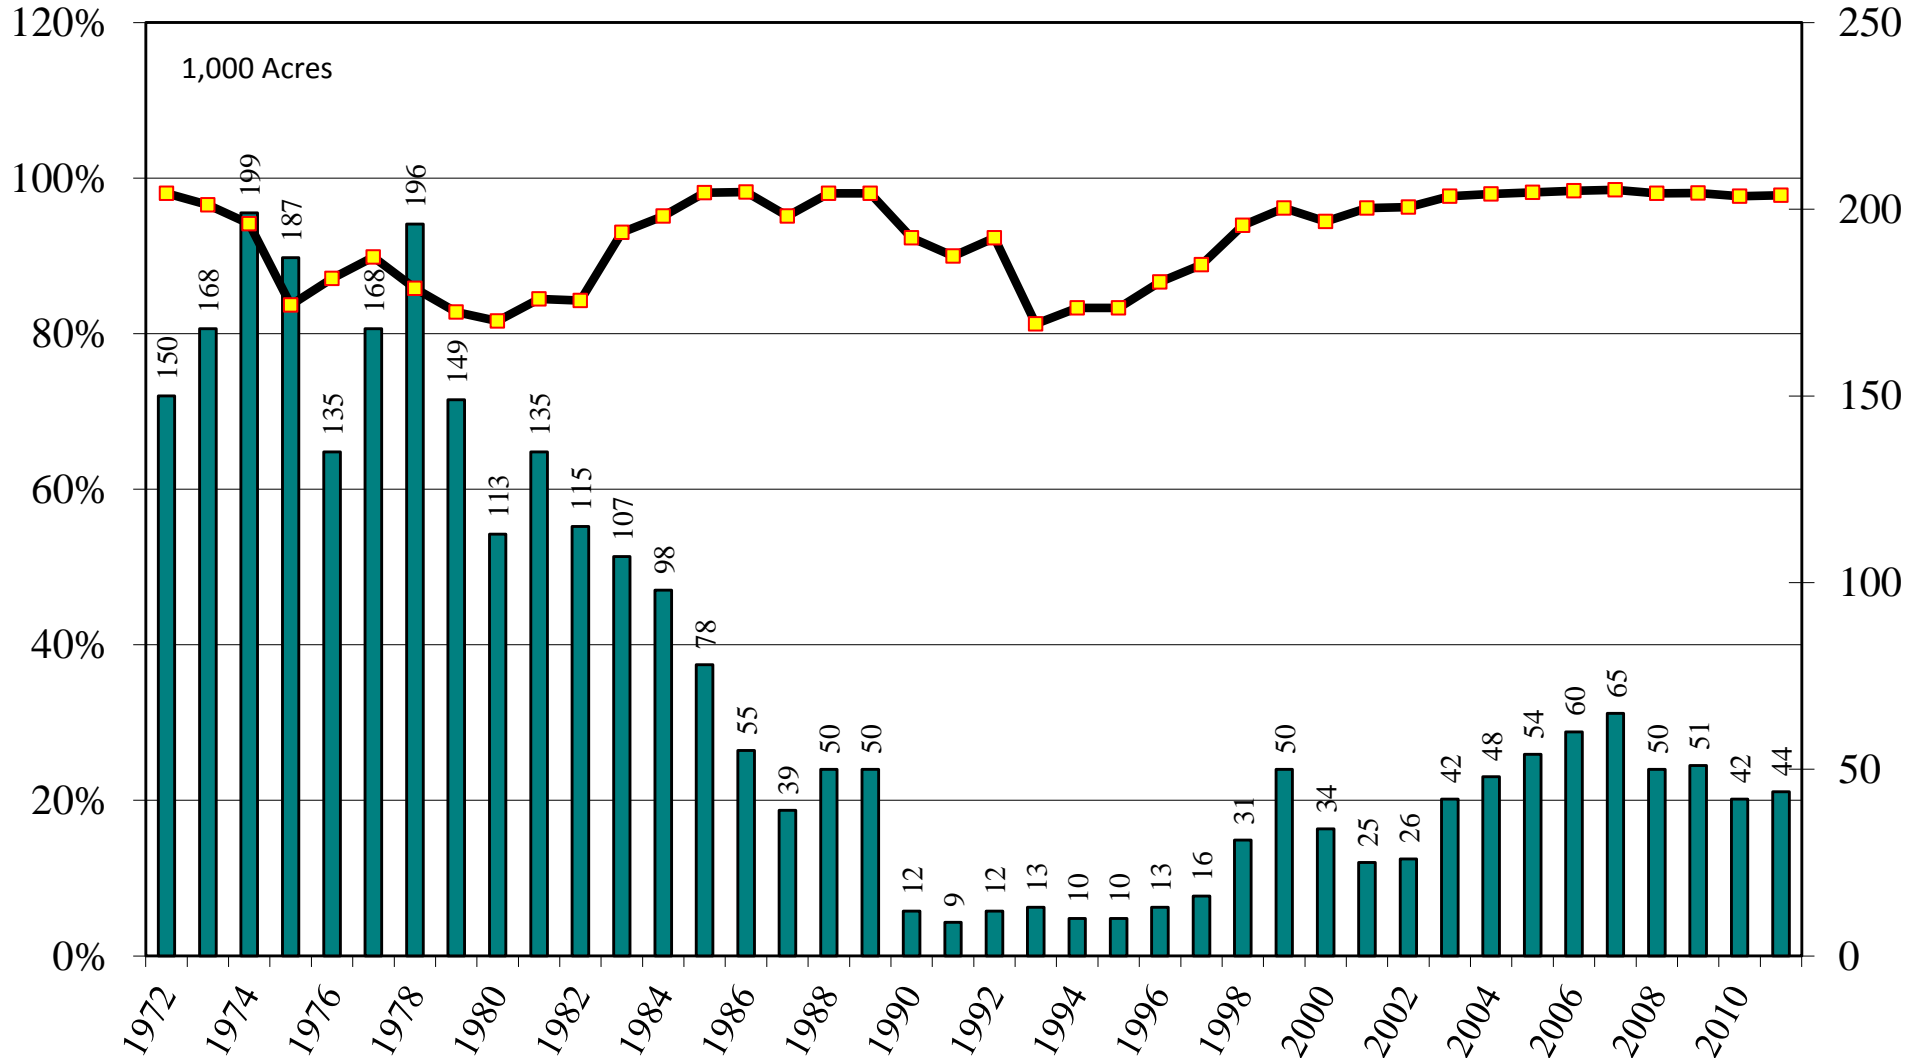

California Short Grain Rice Harvested Acres and Percent of U.S. Short Grain Harvested Acres, 1972-2011

Source: [NASS/USDA Data Set](#) and [Crop Production--Acreage--Supplement](#)

September 1, 2011