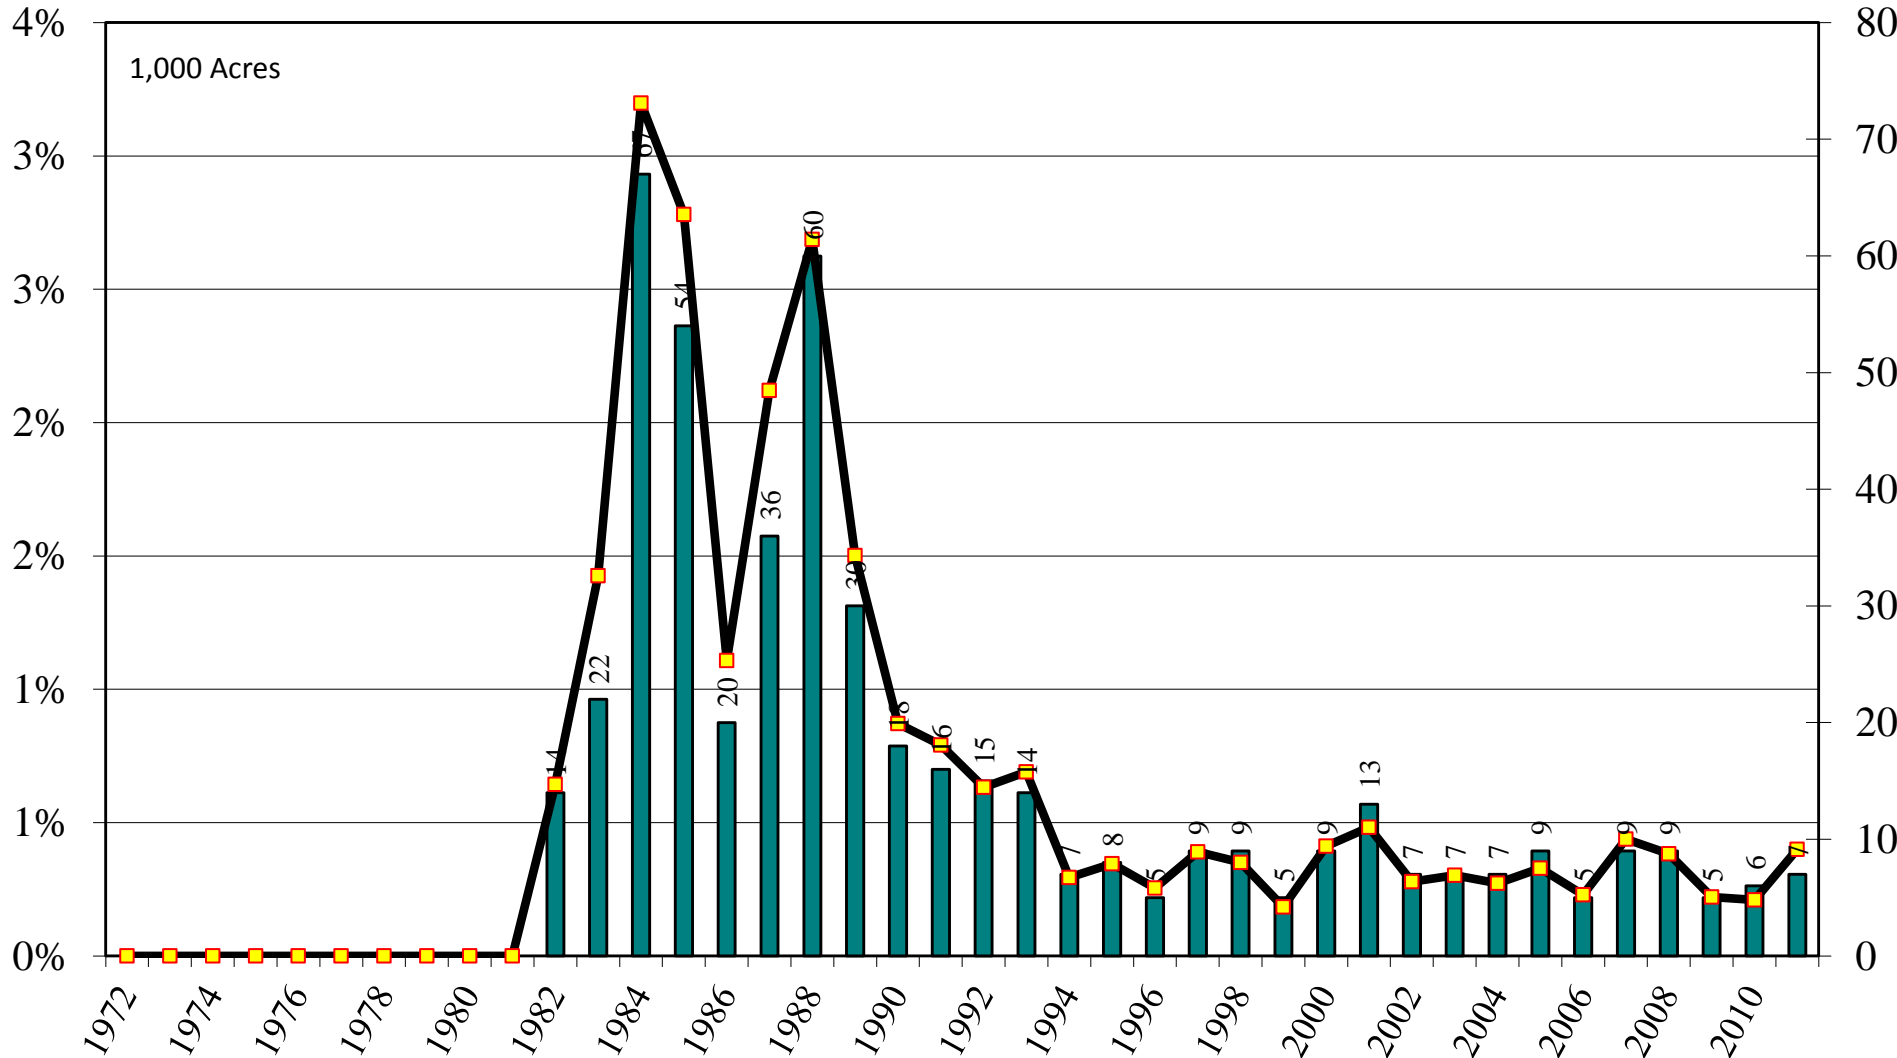

Rice: Long Grain Harvested Acres 1972-2011

Arkansas Long Grain Rice Harvested Acres and Percent of U.S. Long Grain Harvested Acres, 1972-2011

Source: [NASS/USDA Data Set](#) and [Crop Production--Acreage--Supplement](#)

September 1, 2011

California Long Grain Rice Harvested Acres and Percent of U.S. Long Grain Harvested Acres, 1972-2011

Source: [NASS/USDA Data Set](#) and [Crop Production--Acreage--Supplement](#)

Louisiana Long Grain Rice Harvested Acres and Percent of U.S. Long Grain Harvested Acres, 1972-2011