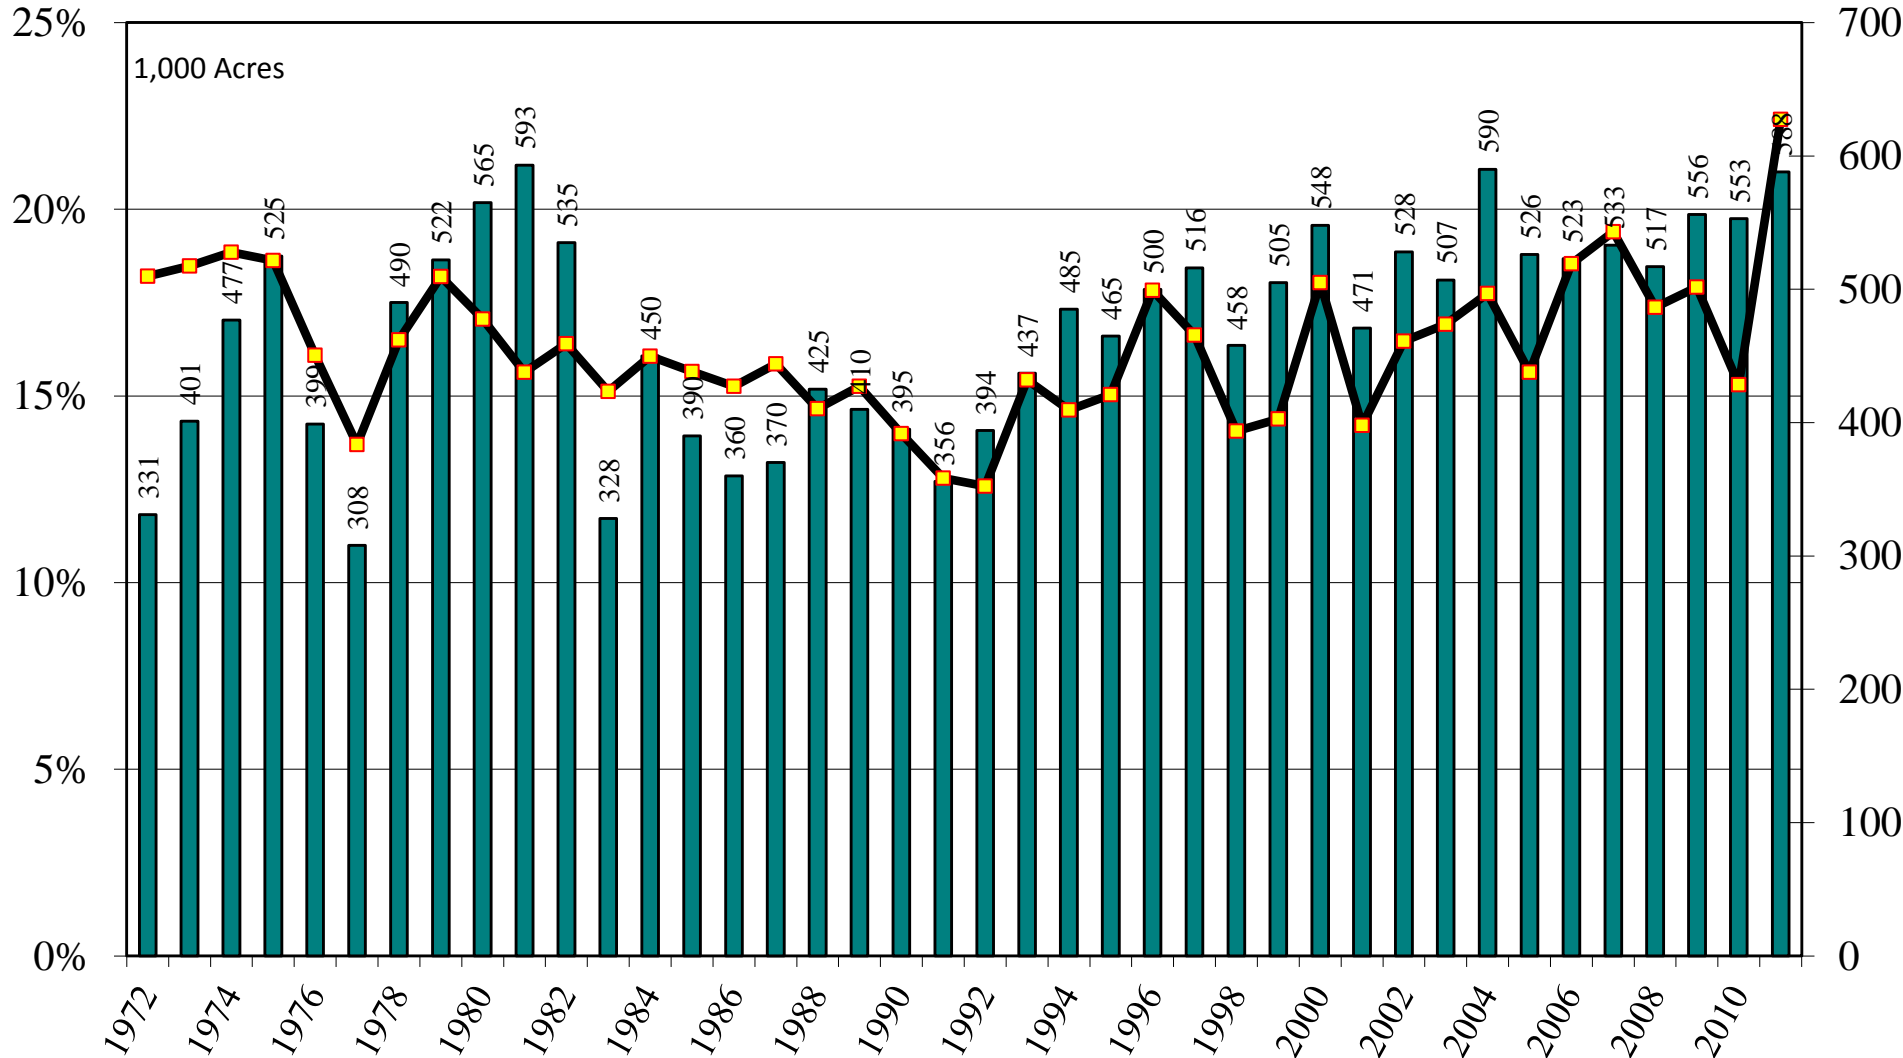

California All Rice Harvested Acres and Percent of U.S. Harvested Acres, 1972-2011

Source: [NASS/USDA Data Set](#) and [Crop Production--Acreage--Supplement](#)

September 1, 2011