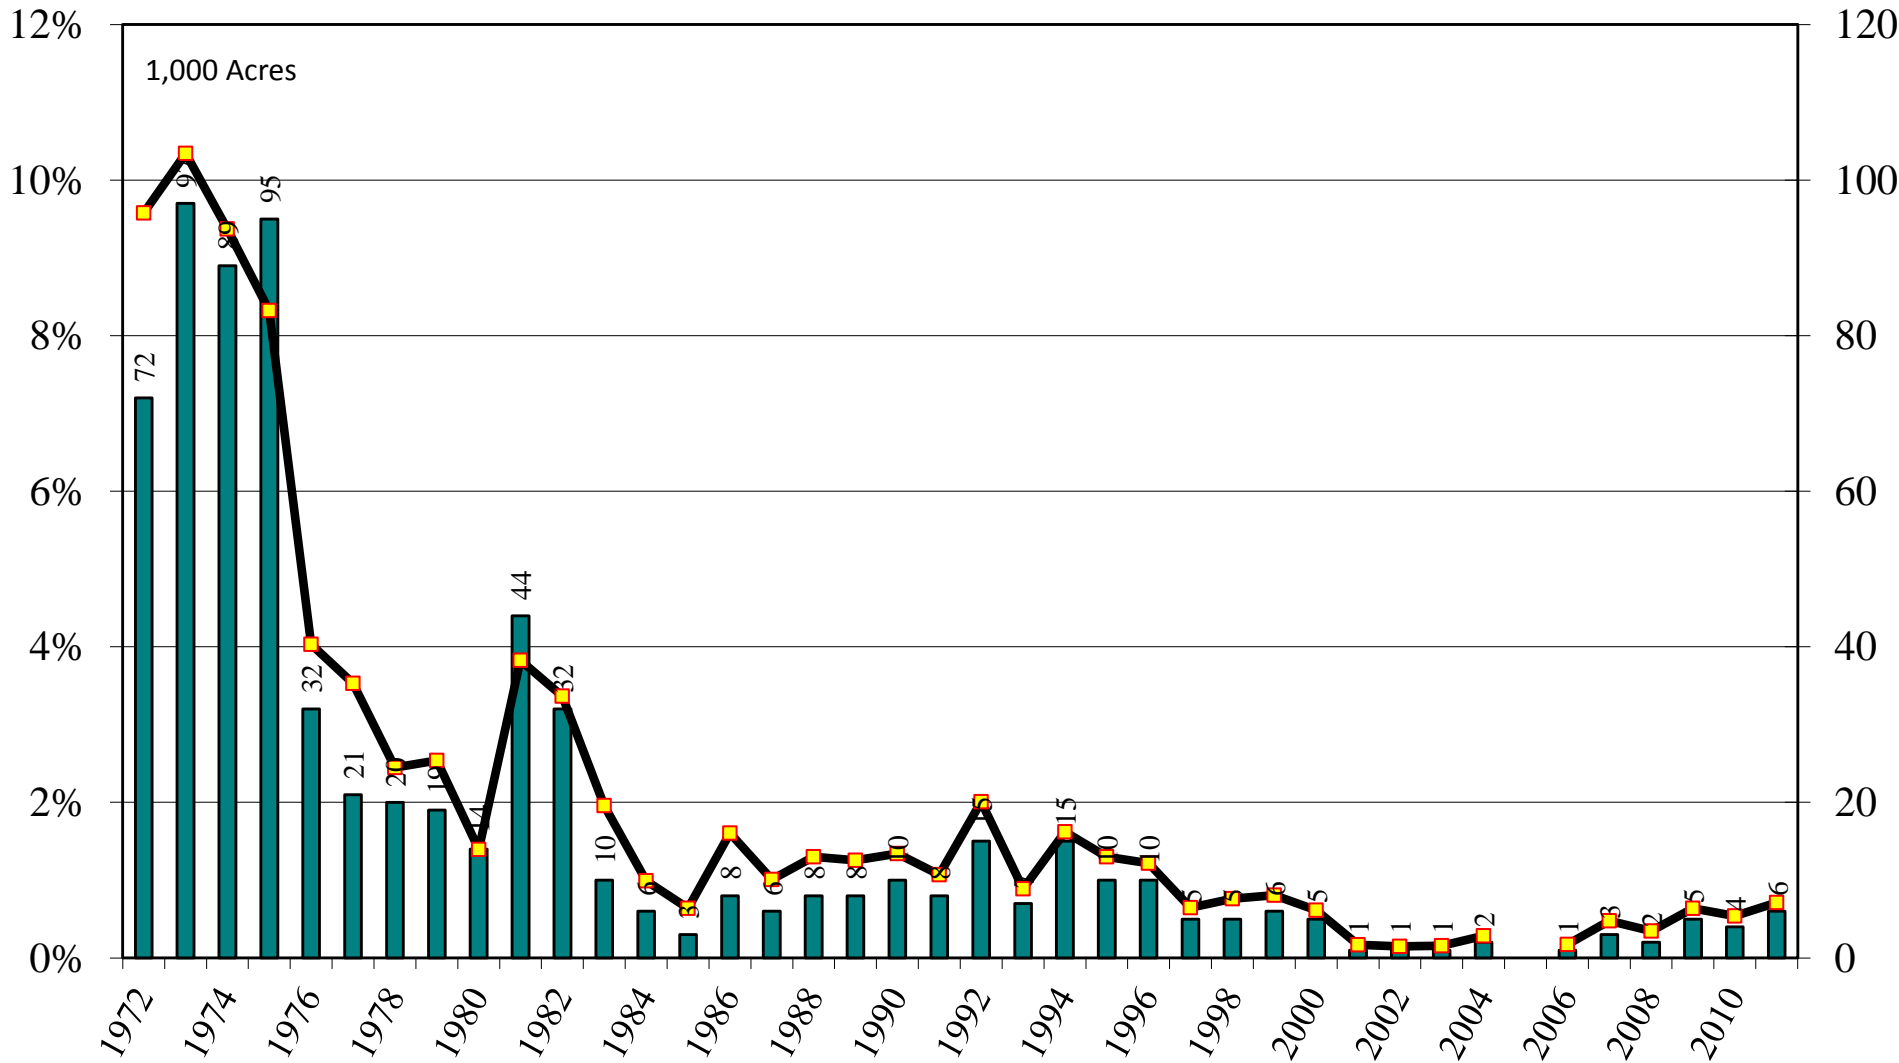

Texas Medium Grain Rice Harvested Acres and Percent of U.S. Medium Grain Harvested Acres, 1972-2011

Source: [NASS/USDA Data Set](#) and [Crop Production--Acreage--Supplement](#)