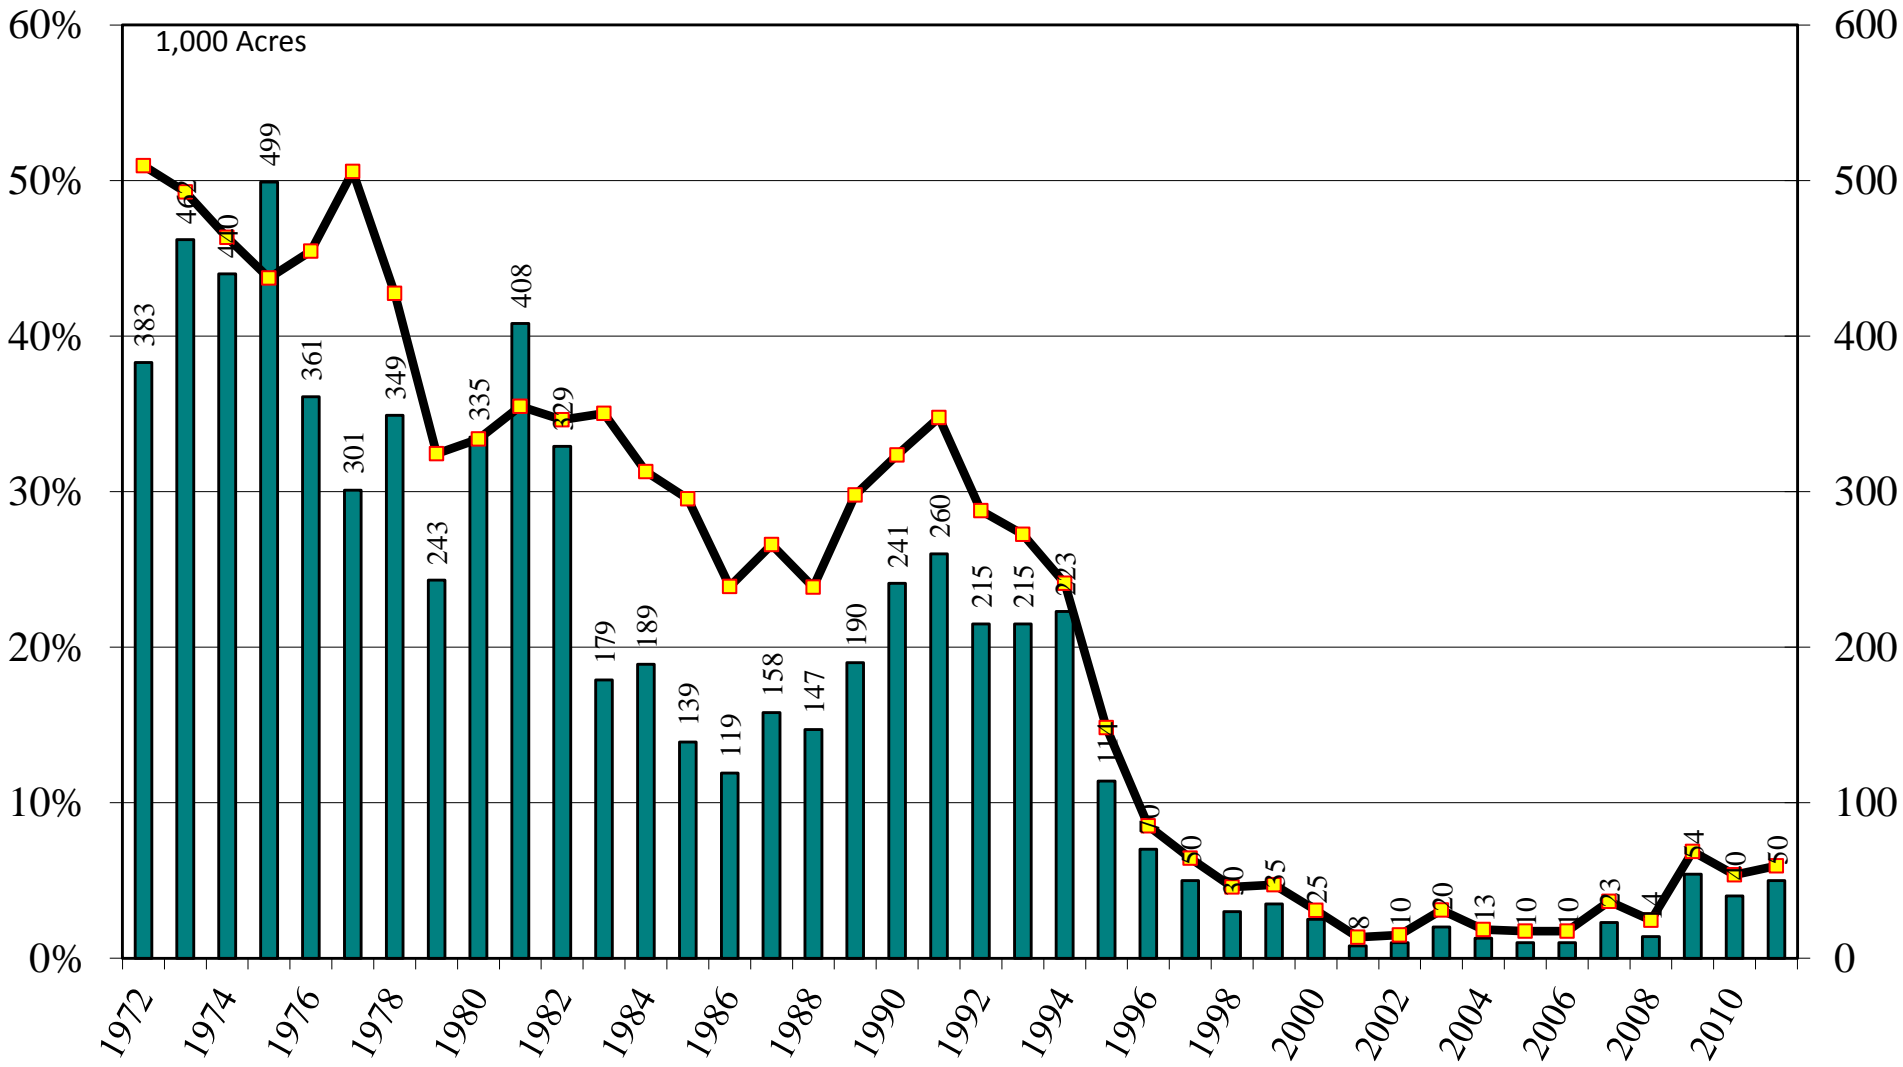

Louisiana Medium Grain Rice Harvested Acres and Percent of U.S. Medium Grain Harvested Acres, 1972-2011

Source: [NASS/USDA Data Set](#) and [Crop Production--Acreage--Supplement](#)