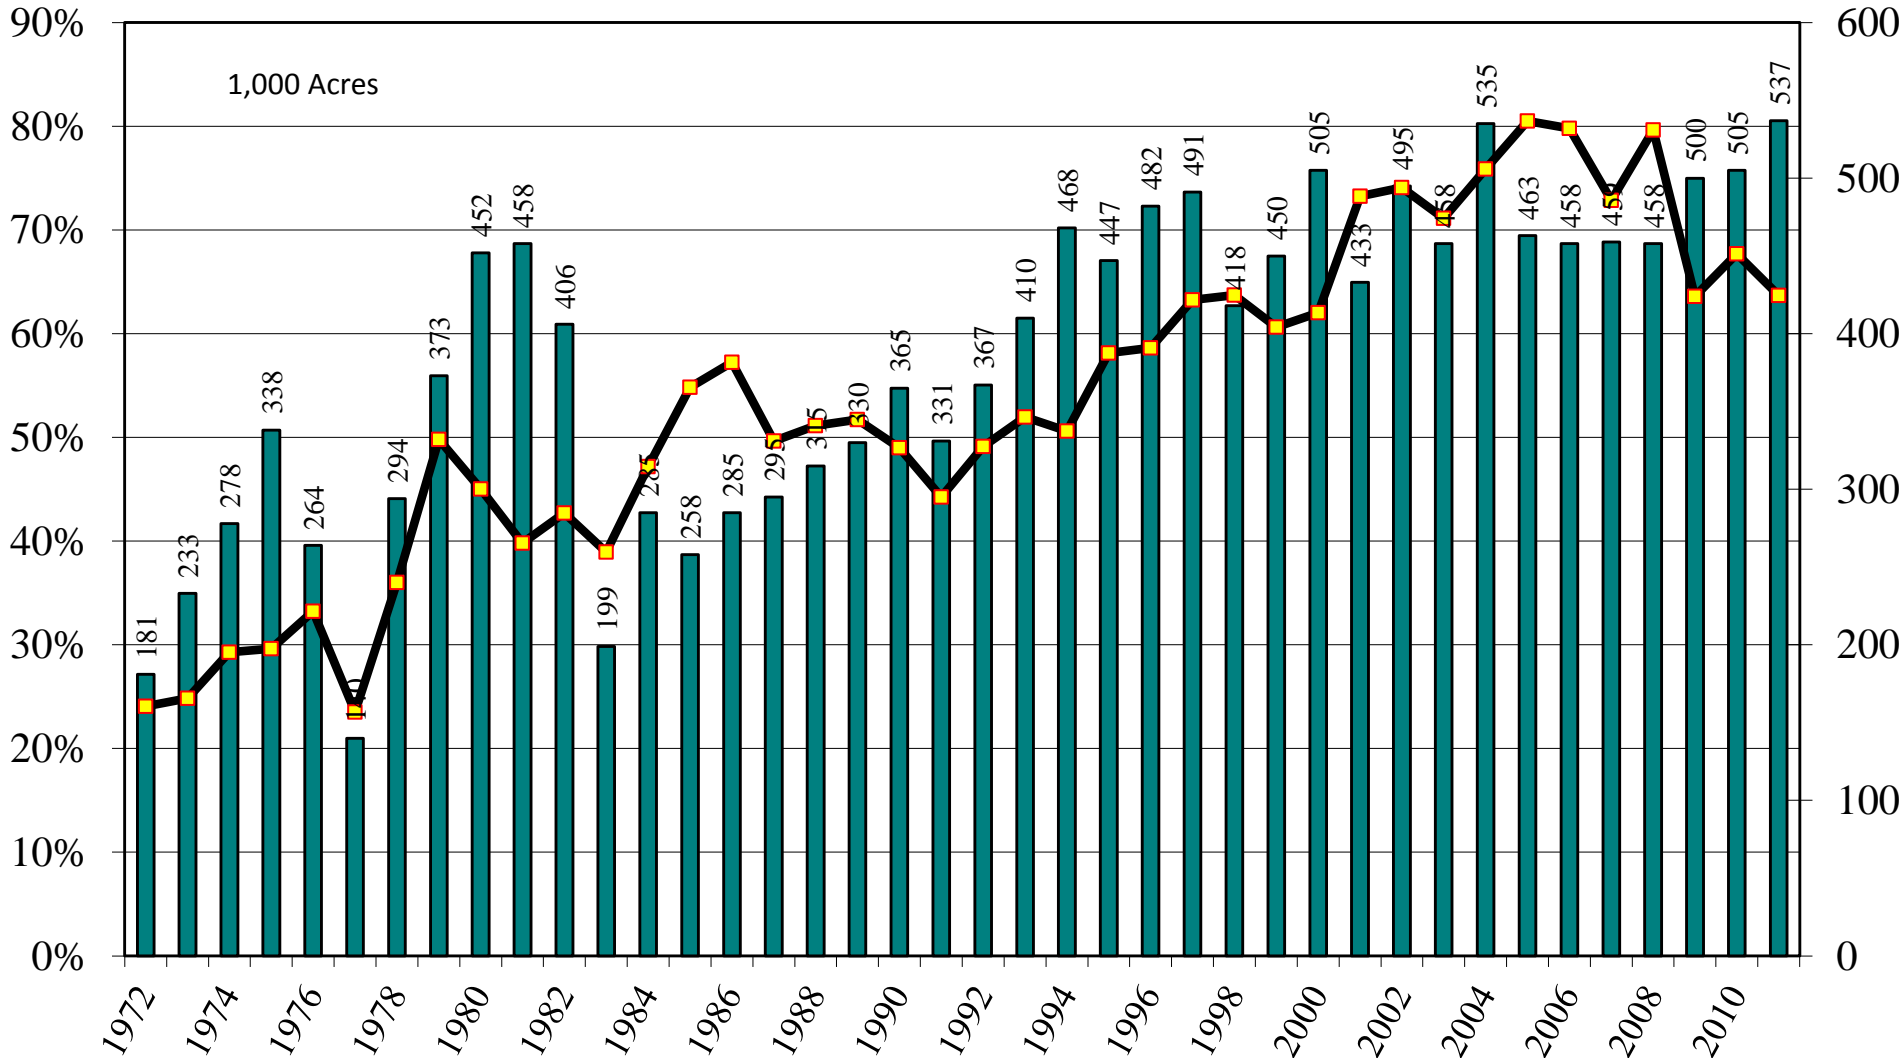

California Medium Grain Rice Harvested Acres and Percent of U.S. Medium Grain Harvested Acres, 1972-2011

Source: [NASS/USDA Data Set](#) and [Crop Production--Acreage--Supplement](#)

September 1, 2011