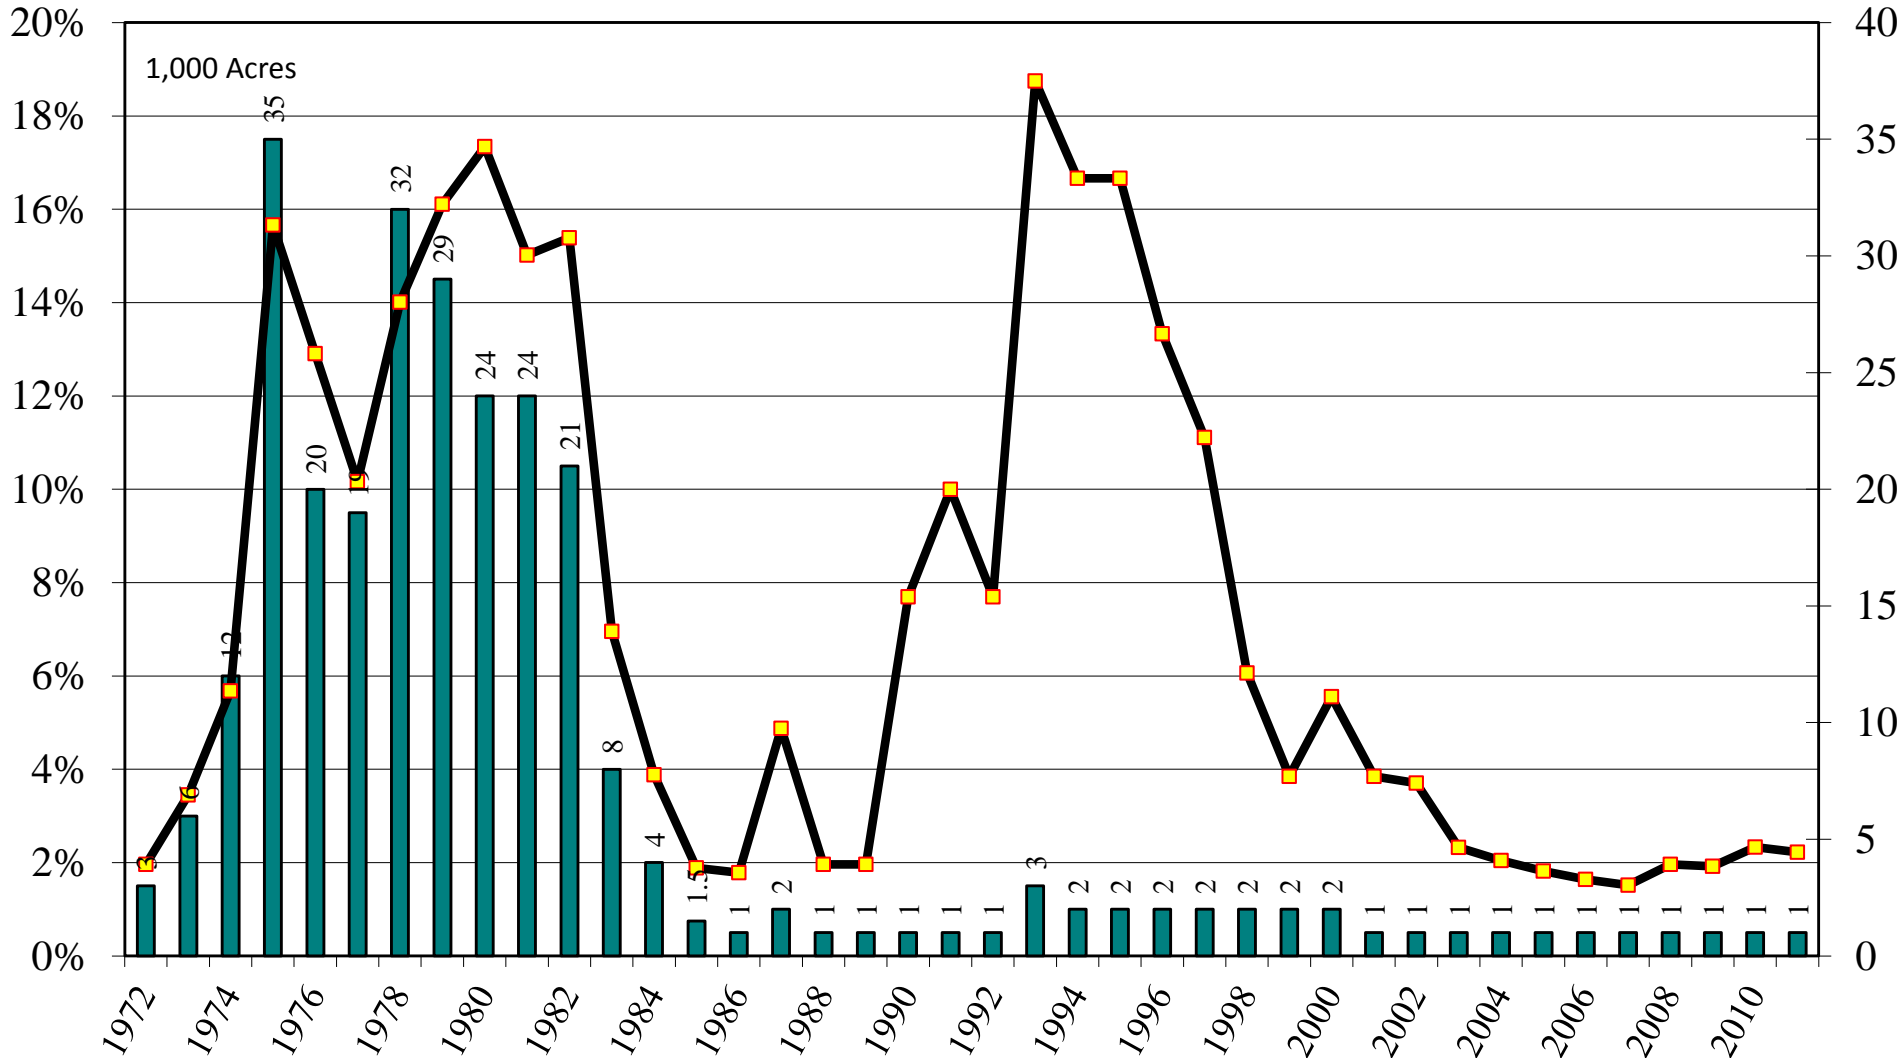

Arkansas Short Grain Rice Harvested Acres and Percent of U.S. Short Grain Harvested Acres, 1972-2011

Source: [NASS/USDA Data Set](#) and [Crop Production--Acreage--Supplement](#)