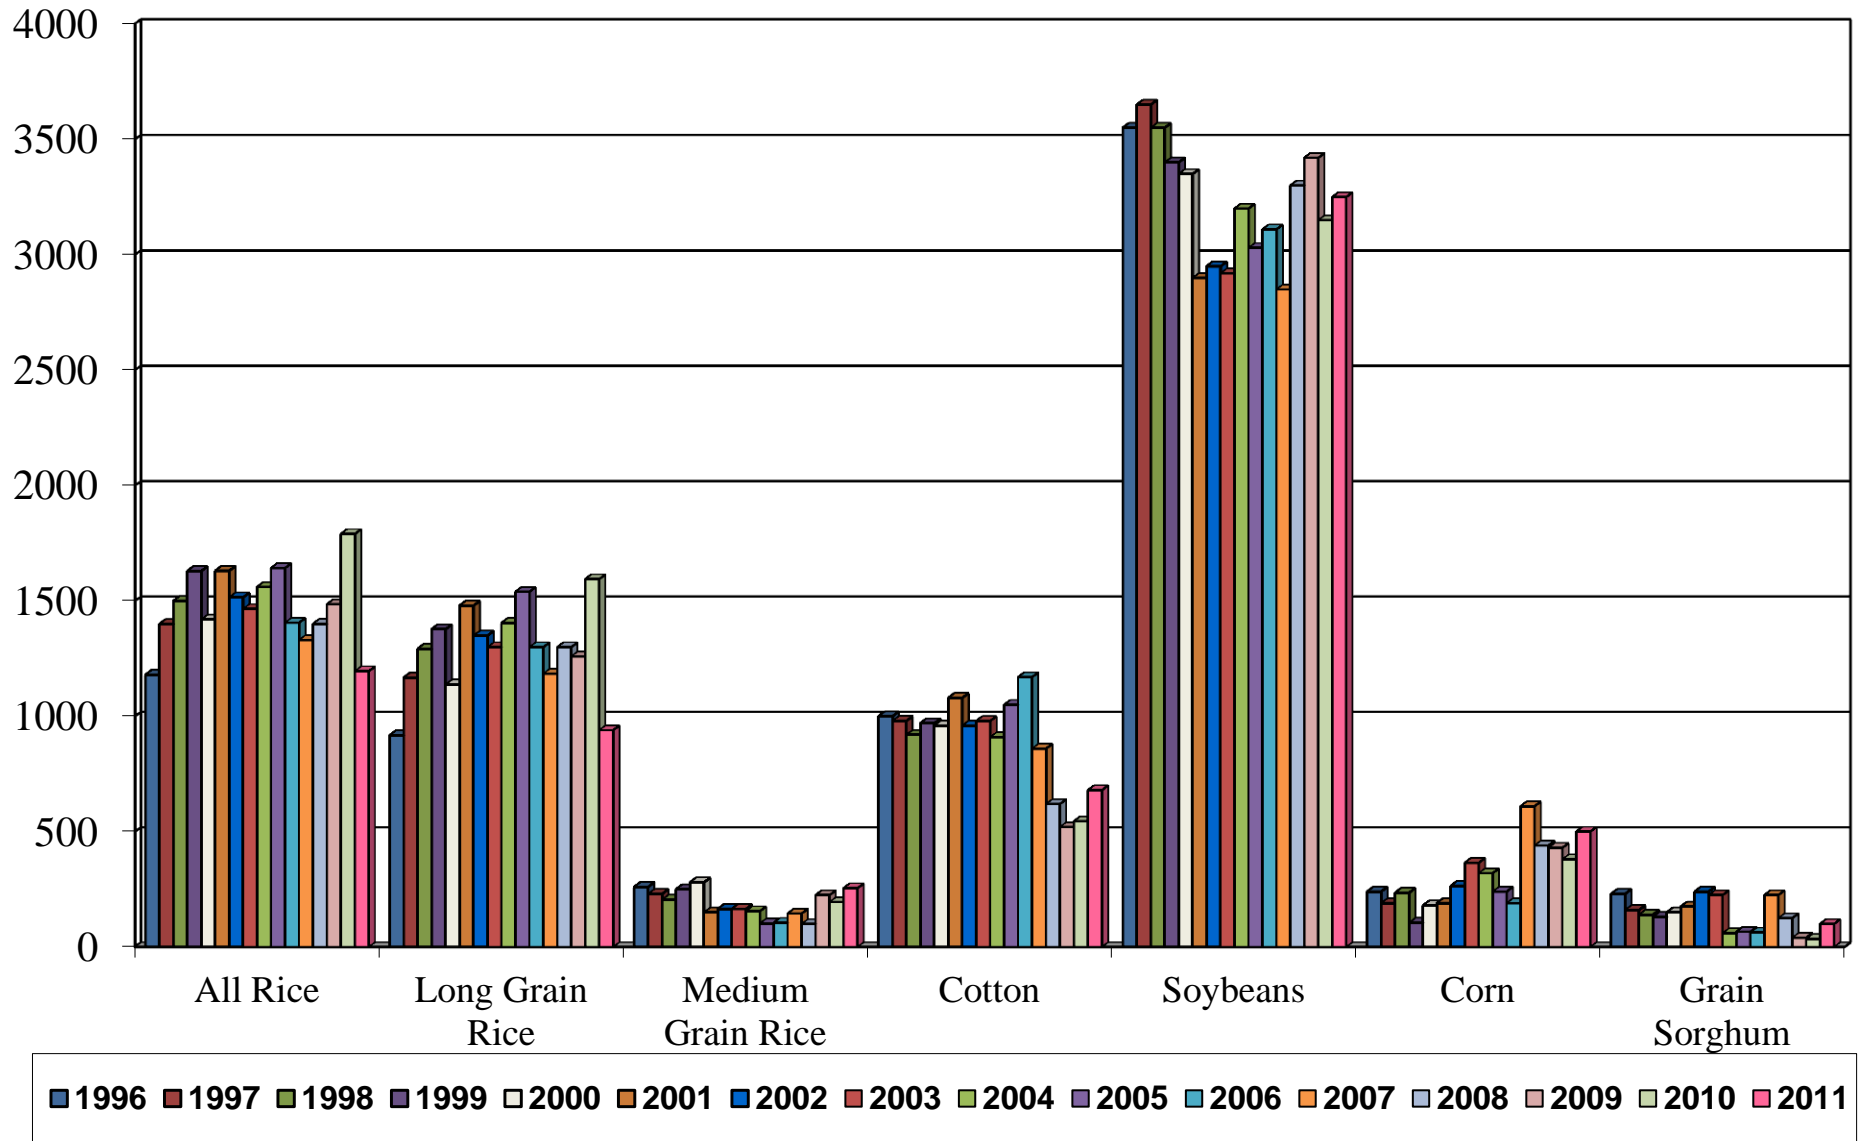

Arkansas 1996-2011 Planted Acreage

Thousand Acres

State Rice Data

U.S. All Rice Harvested By State 1996-2011, Thousand Acres

U.S. Long Grain Rice Harvested By State 1996-2011, Thousand Acres

U.S. Medium Grain Rice Harvested By State 1996-2011, Thousand Acres