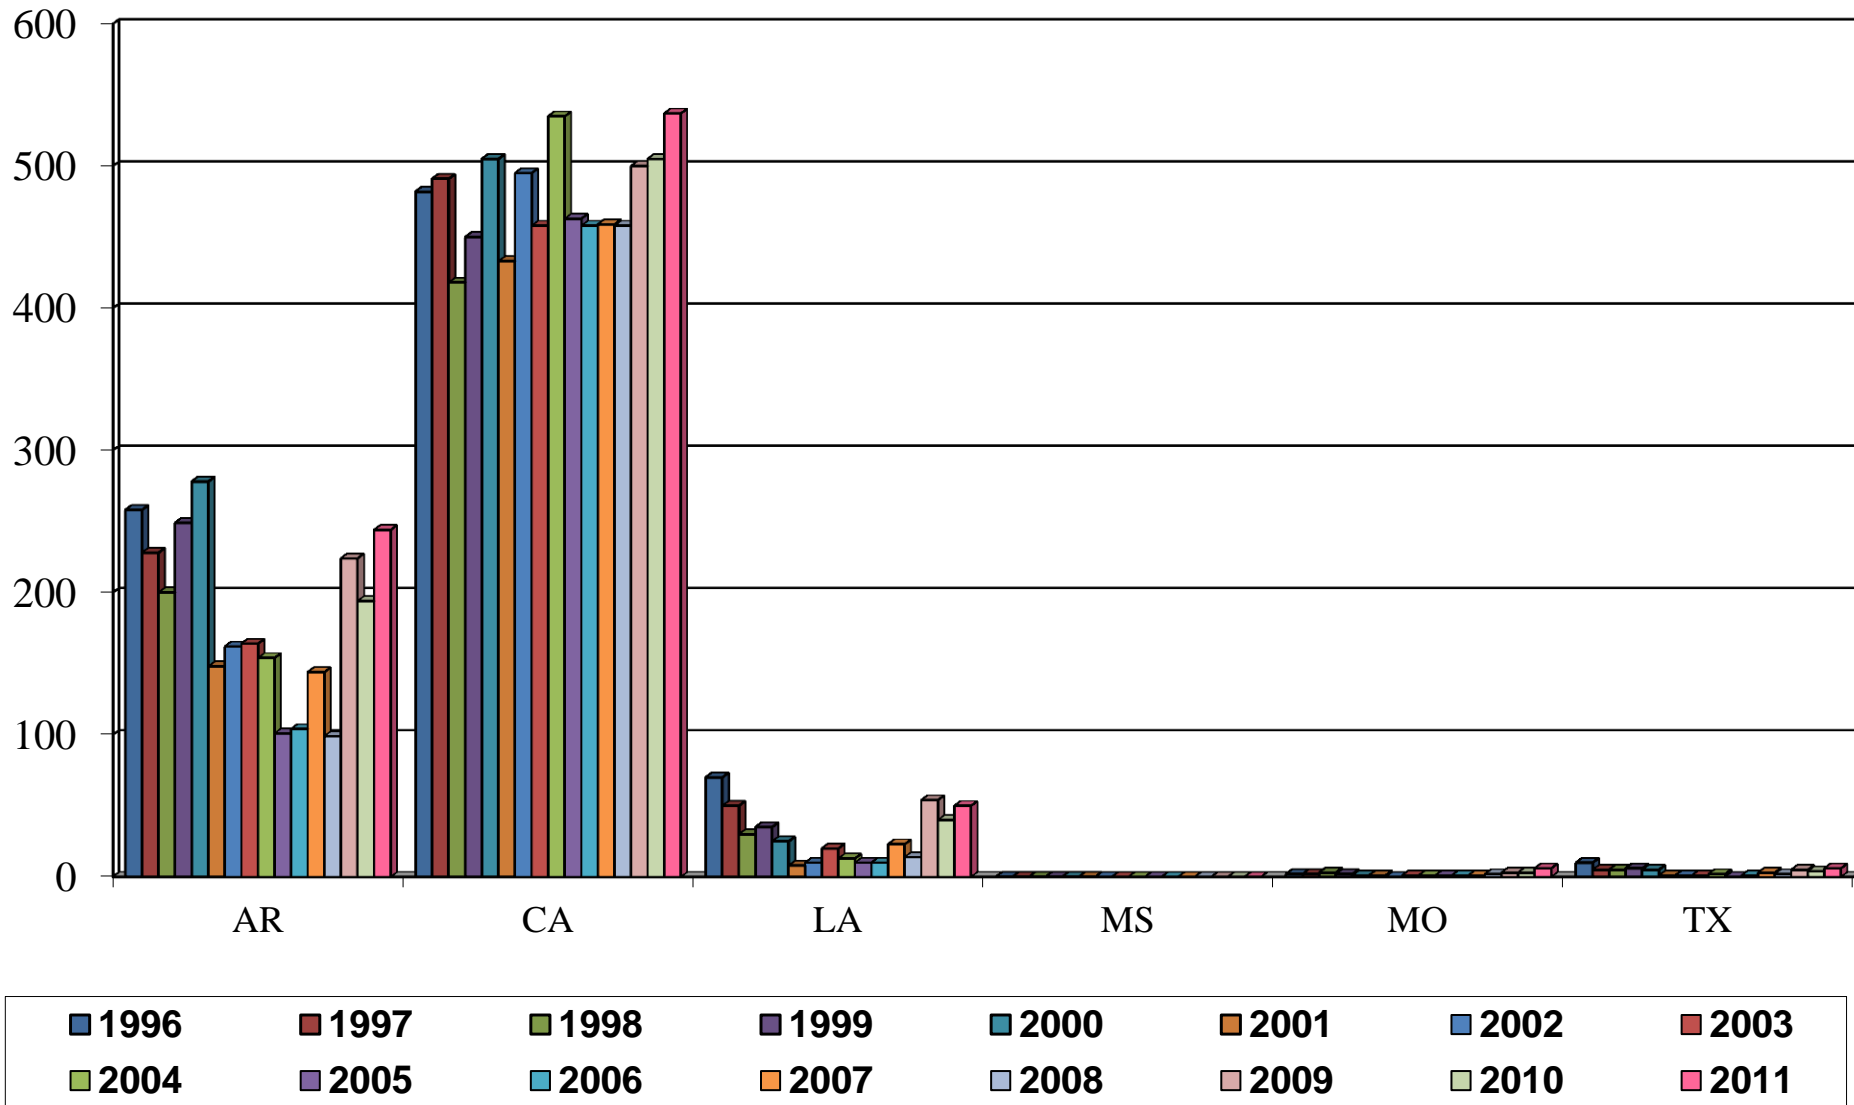

Arkansas 1996-2011 Planted Acreage

Thousand Acres

State Rice Data

U.S. All Rice Harvested By State 1996-2011, Thousand Acres

U.S. Long Grain Rice Harvested By State 1996-2011, Thousand Acres

U.S. Medium Grain Rice Harvested By State 1996-2011, Thousand Acres