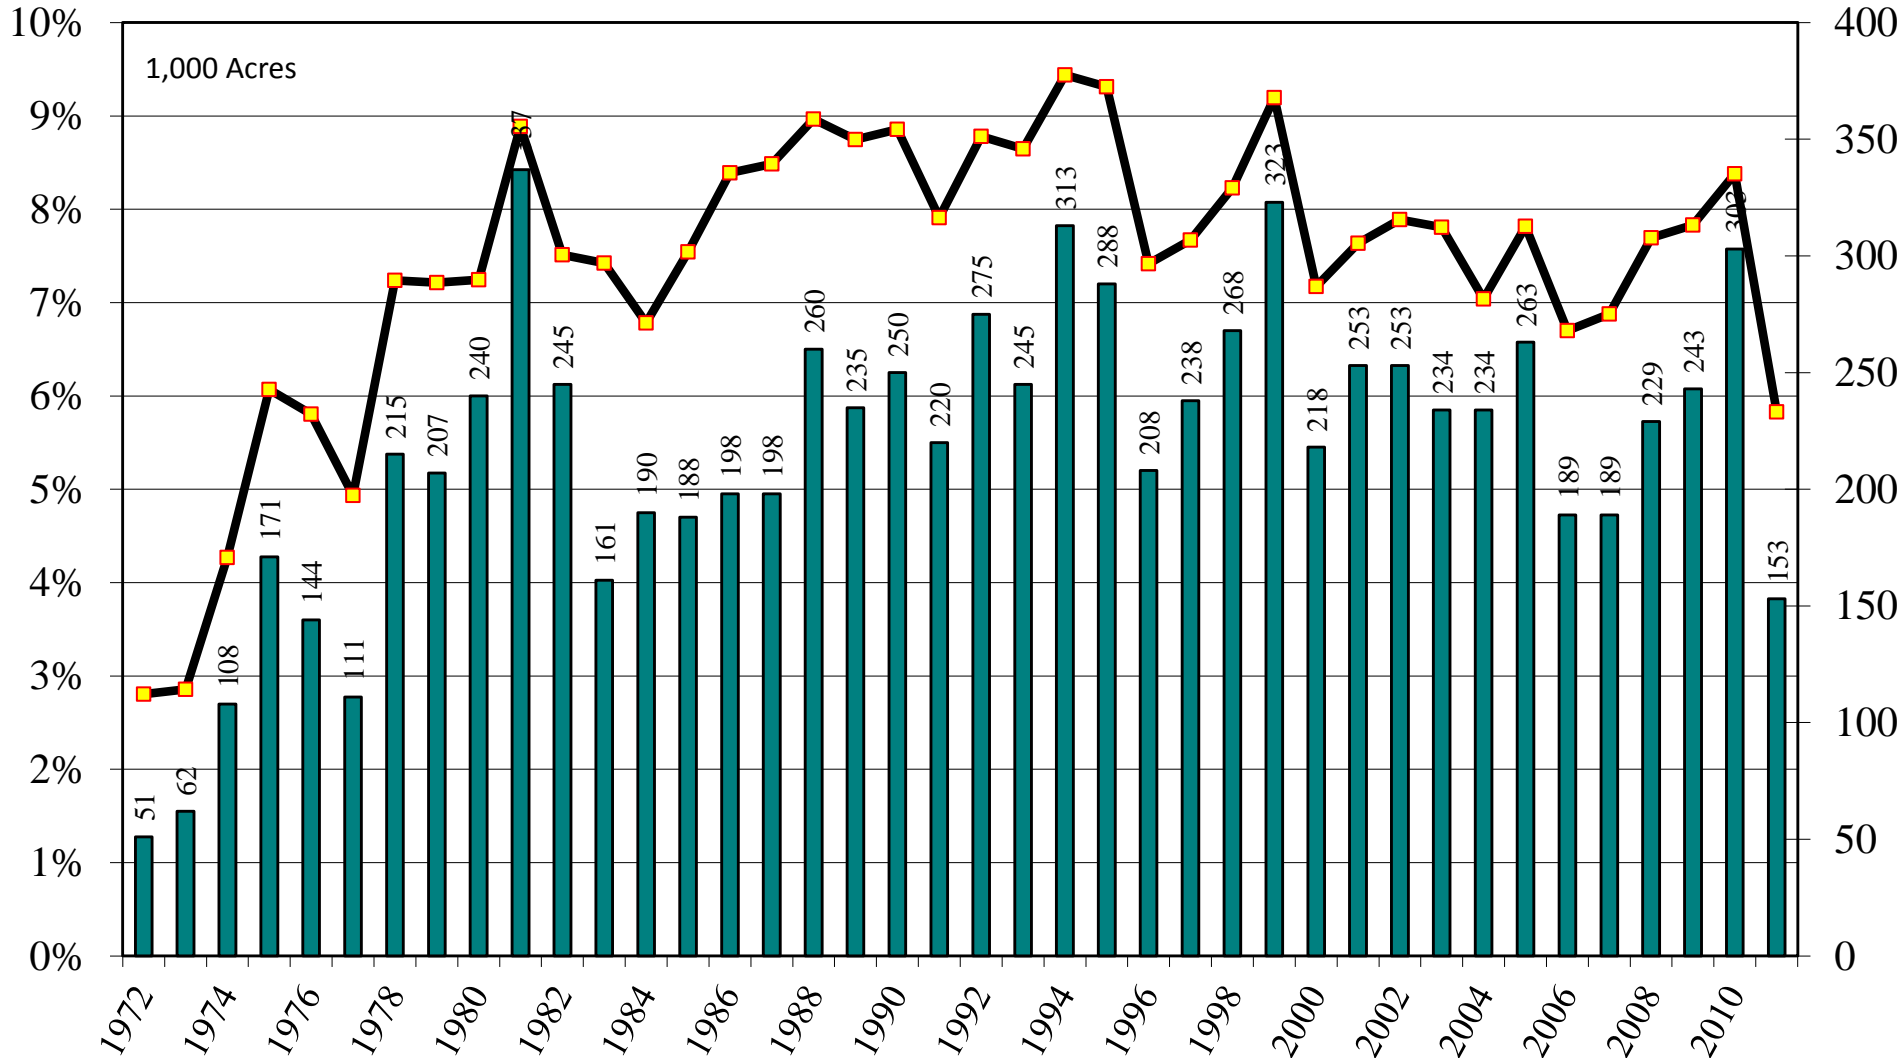

Mississippi All Rice Harvested Acres and Percent of U.S. Harvested Acres, 1972-2011

Source: [NASS/USDA Data Set](#) and [Crop Production--Acreage--Supplement](#)

September 1, 2011