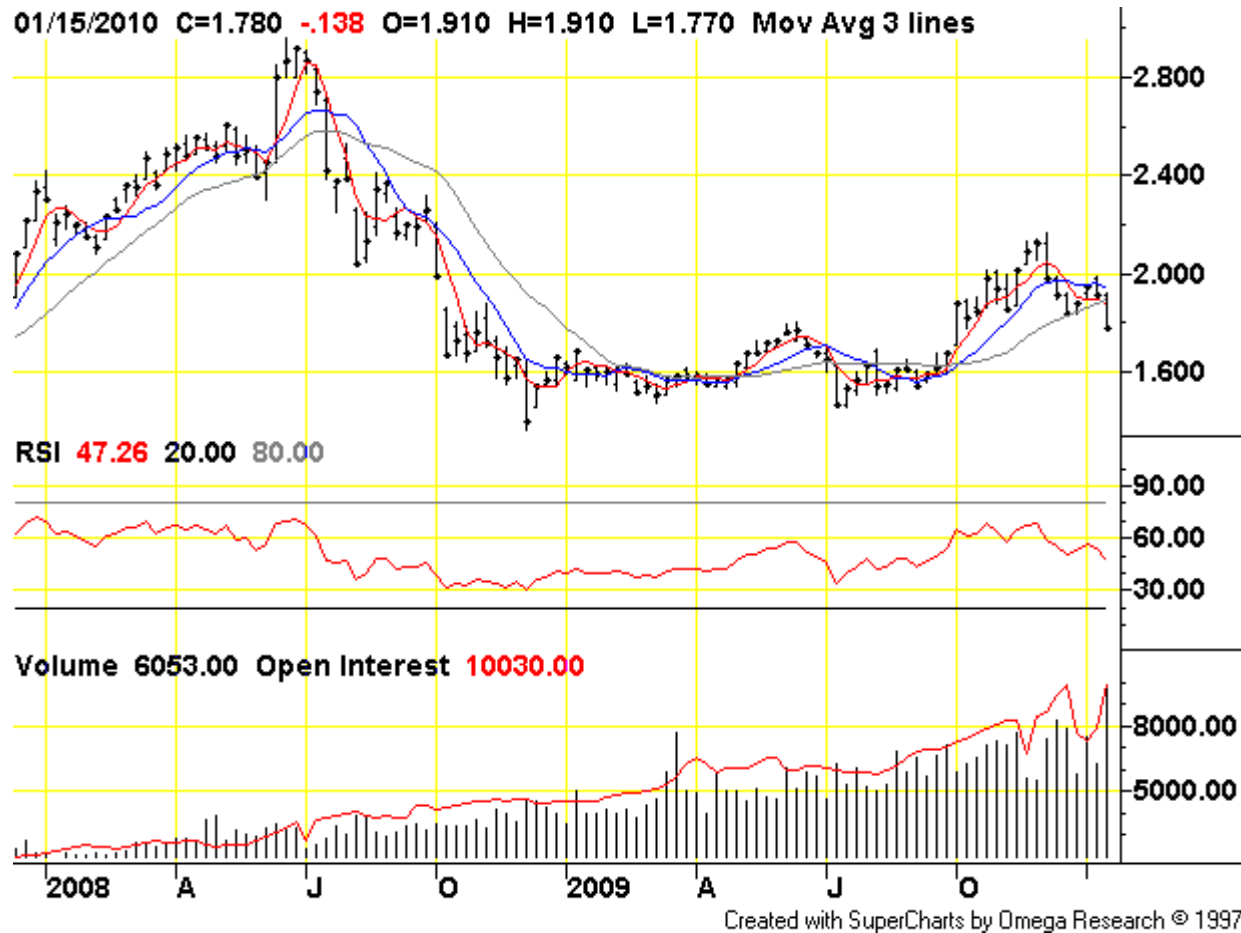

CBOT Corn

Chart courtesy of TradingCharts.com: <http://futures.tradingcharts.com/>

Feeder Cattle

Chart courtesy of TradingCharts.com: <http://futures.tradingcharts.com/>

CME Lean Hogs

Chart courtesy of TradingCharts.com: <http://futures.tradingcharts.com/>

CME Live Cattle

Chart courtesy of TradingCharts.com: <http://futures.tradingcharts.com/>

NYMEX Crude Oil (Light)

Chart courtesy of TradingCharts.com: <http://futures.tradingcharts.com/>

CBOT Ethanol

Chart courtesy of TradingCharts.com: <http://futures.tradingcharts.com/>