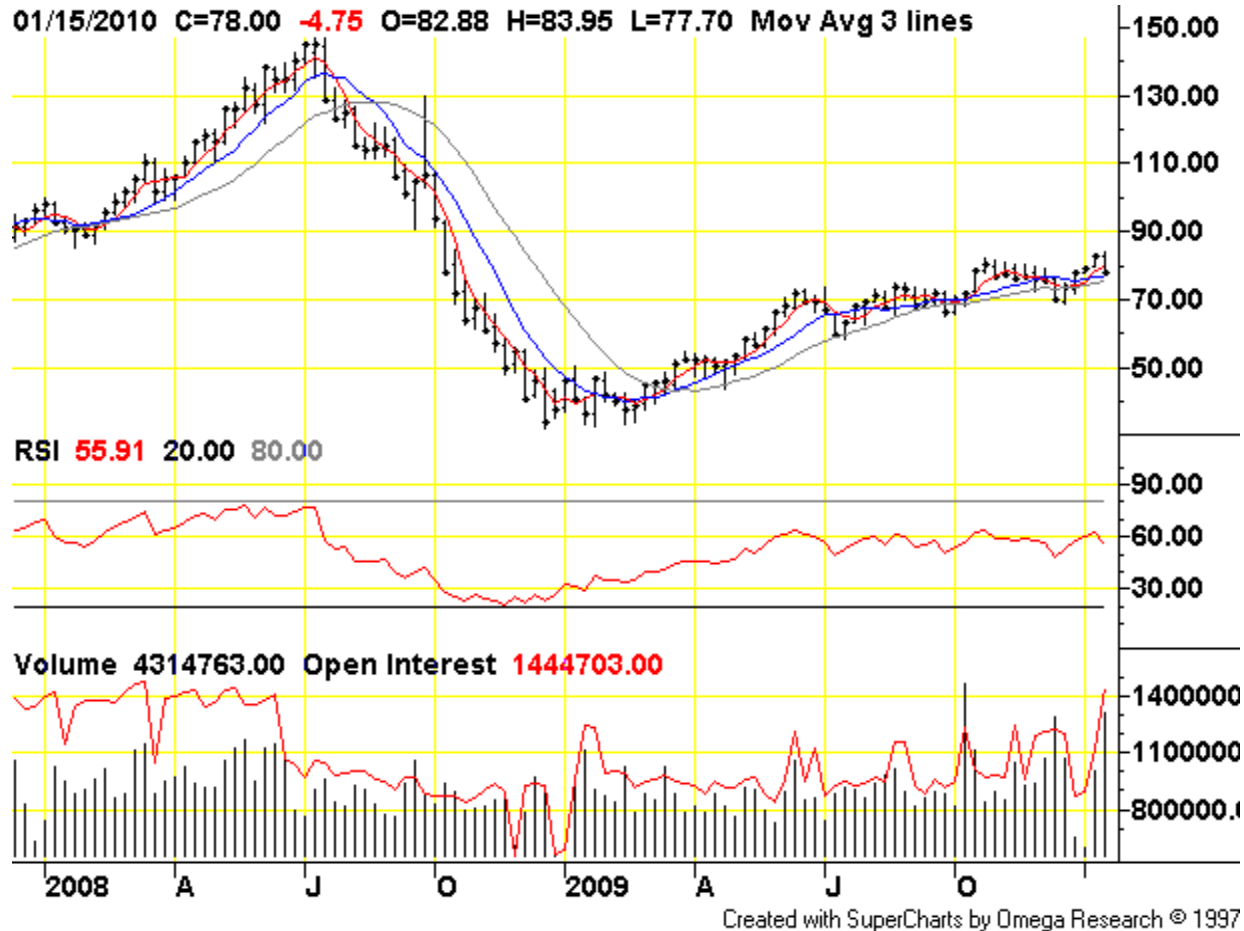

CBOT Corn

Chart courtesy of TradingCharts.com: <http://futures.tradingcharts.com/>

Feeder Cattle

Chart courtesy of TradingCharts.com: <http://futures.tradingcharts.com/>

CME Lean Hogs

Chart courtesy of TradingCharts.com: <http://futures.tradingcharts.com/>

CME Live Cattle

Chart courtesy of TradingCharts.com: <http://futures.tradingcharts.com/>

NYMEX Crude Oil (Light)

Chart courtesy of TradingCharts.com: <http://futures.tradingcharts.com/>

CBOT Ethanol

Chart courtesy of TradingCharts.com: <http://futures.tradingcharts.com/>