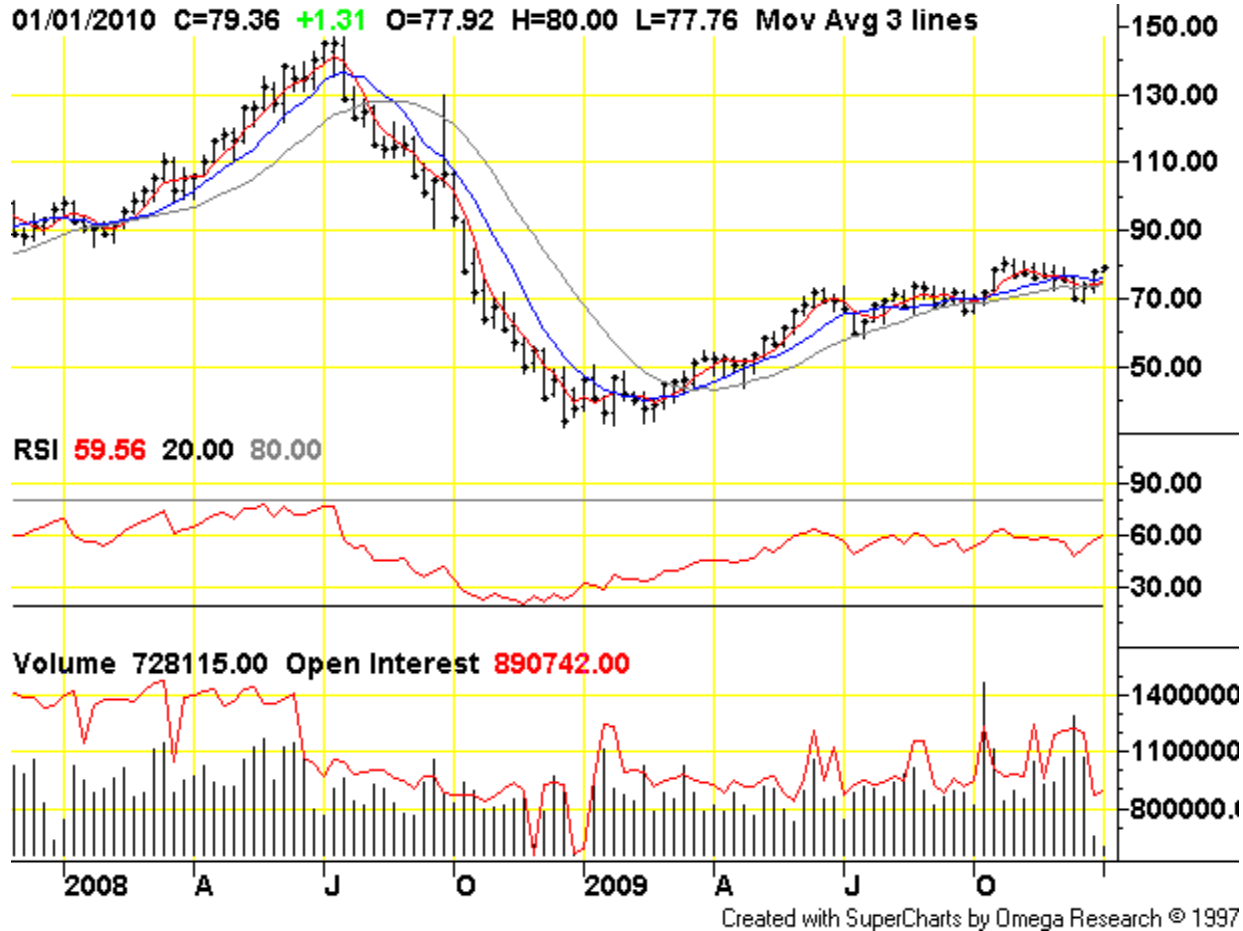

# NYMEX Crude Oil (Light)

Chart courtesy of TradingCharts.com: <http://futures.tradingcharts.com/>