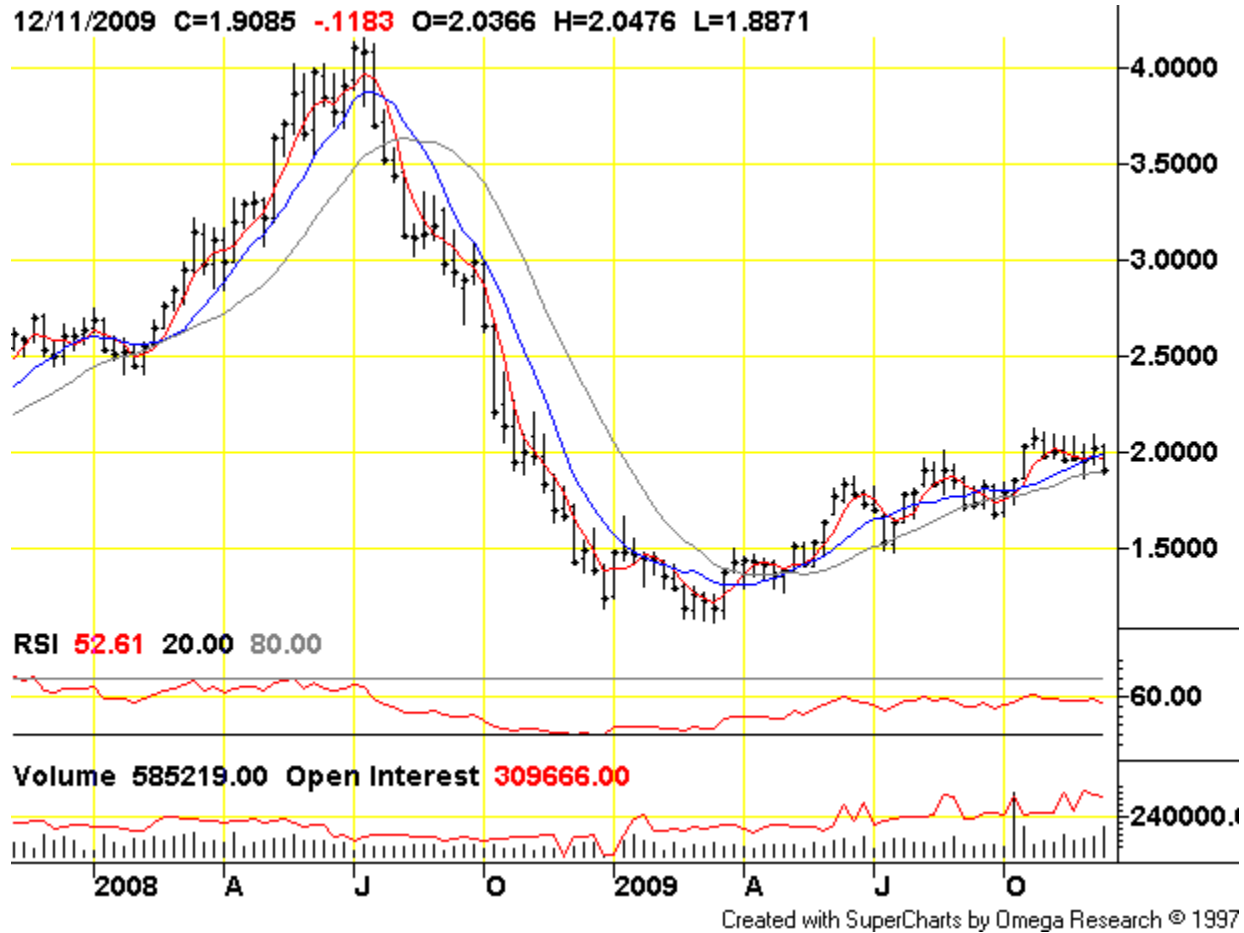

CME Lean Hogs

Chart courtesy of TradingCharts.com: <http://futures.tradingcharts.com/>

CME Live Cattle

Chart courtesy of TradingCharts.com: <http://futures.tradingcharts.com/>

NYMEX Crude Oil (Light)

Created with SuperCharts by Omega Research © 1997

Chart courtesy of TradingCharts.com: <http://futures.tradingcharts.com/>

CBOT Ethanol

Chart courtesy of TradingCharts.com: <http://futures.tradingcharts.com/>

Nymex Heating Oil

Chart courtesy of TradingCharts.com: <http://futures.tradingcharts.com/>

NYMEX Henry Hub Natural Gas

Chart courtesy of TradingCharts.com: <http://futures.tradingcharts.com/>

BFP Milk

Created with SuperCharts by Omega Research © 1997

Chart courtesy of TradingCharts.com: <http://futures.tradingcharts.com/>