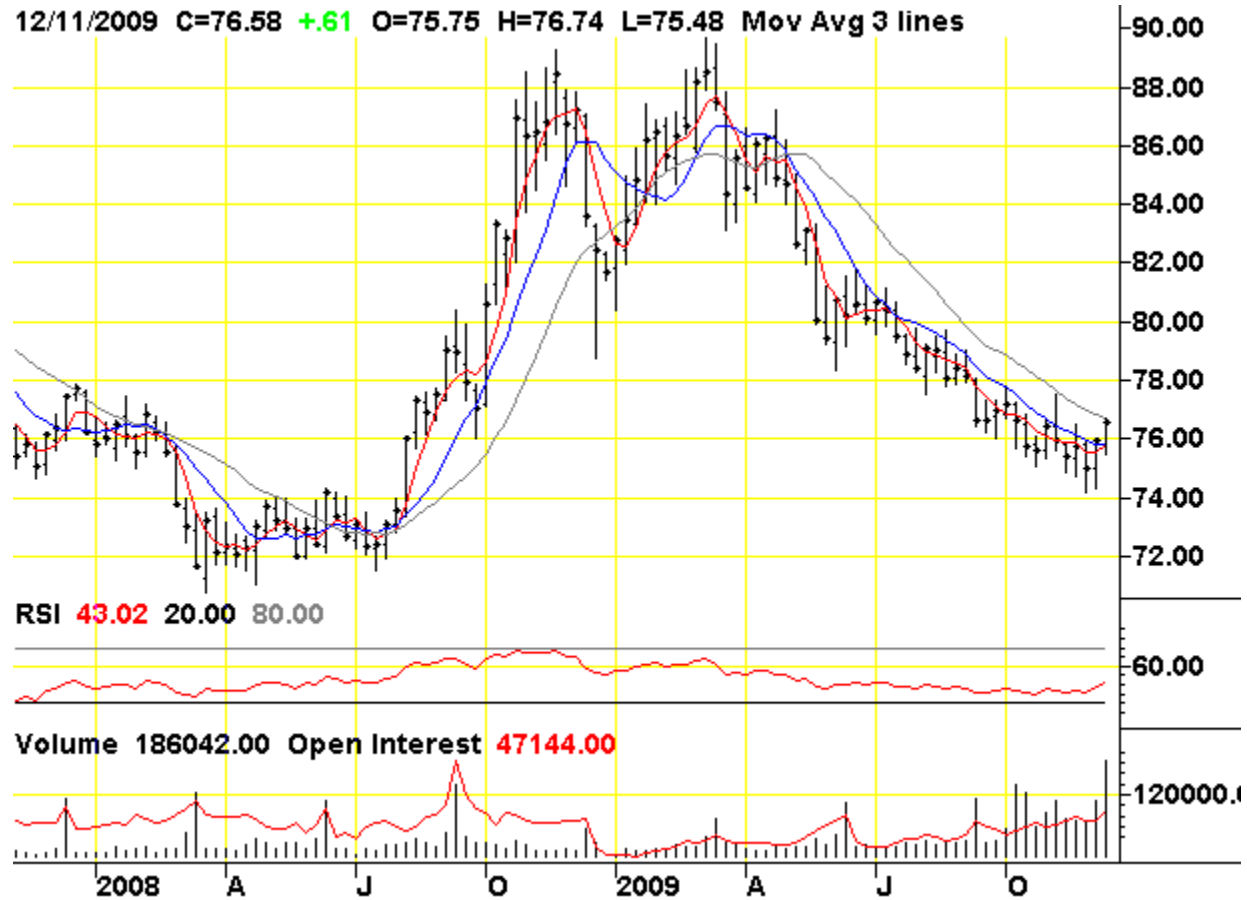

U.S. Dollar Index

Created with SuperCharts by Omega Research © 1997

Chart courtesy of TradingCharts.com: <http://futures.tradingcharts.com/>