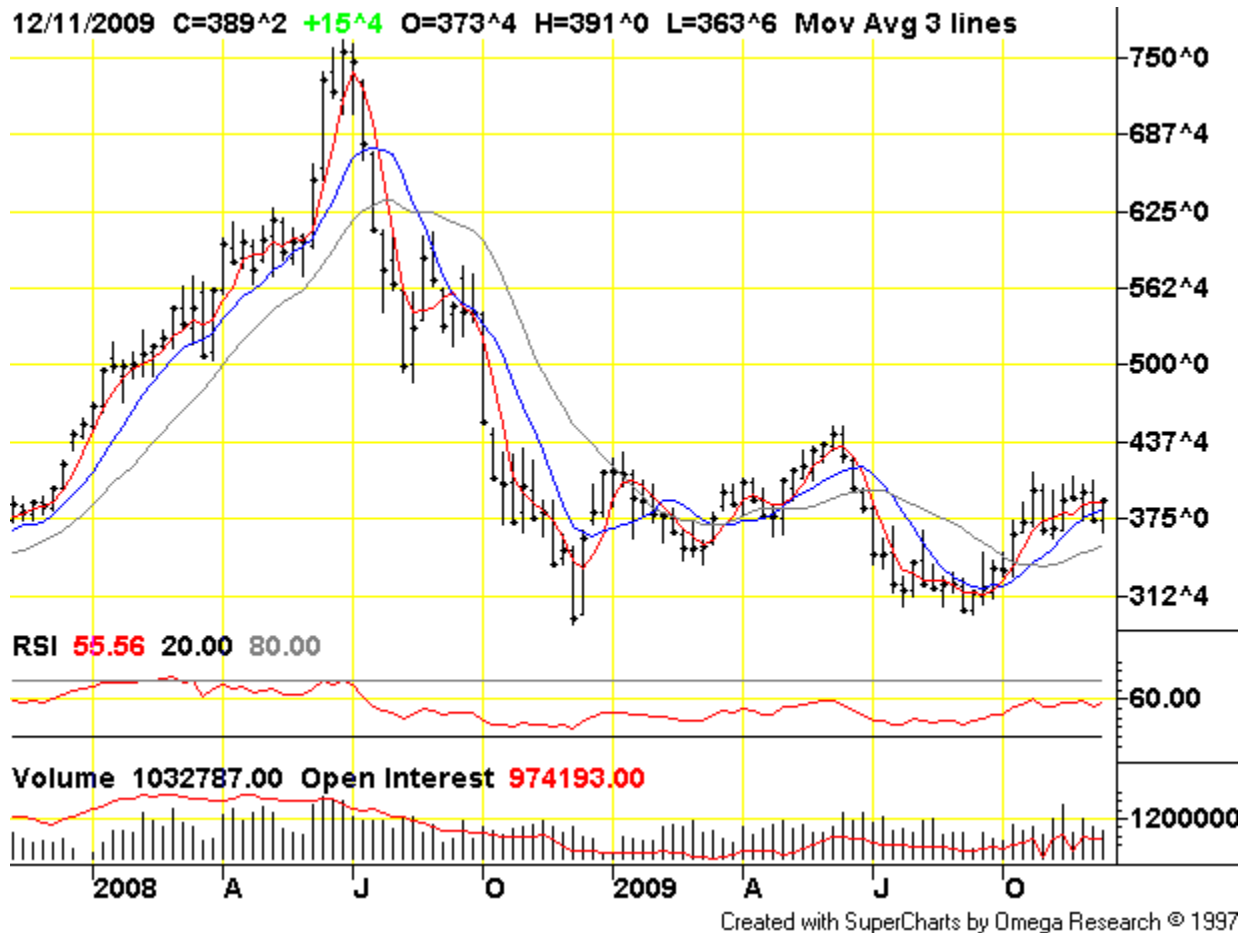

Chart courtesy of TradingCharts.com: <http://futures.tradingcharts.com/>

CBOT Wheat

Chart courtesy of TradingCharts.com: <http://futures.tradingcharts.com/>

KCBT Wheat (Kansas)

Chart courtesy of TradingCharts.com: <http://futures.tradingcharts.com/>

CBOT Corn

Chart courtesy of TradingCharts.com: <http://futures.tradingcharts.com/>

Feeder Cattle

Created with SuperCharts by Omega Research © 1997

Chart courtesy of TradingCharts.com: <http://futures.tradingcharts.com/>

CME Lean Hogs

Chart courtesy of TradingCharts.com: <http://futures.tradingcharts.com/>

CME Live Cattle

Chart courtesy of TradingCharts.com: <http://futures.tradingcharts.com/>

NYMEX Crude Oil (Light)

Created with SuperCharts by Omega Research © 1997