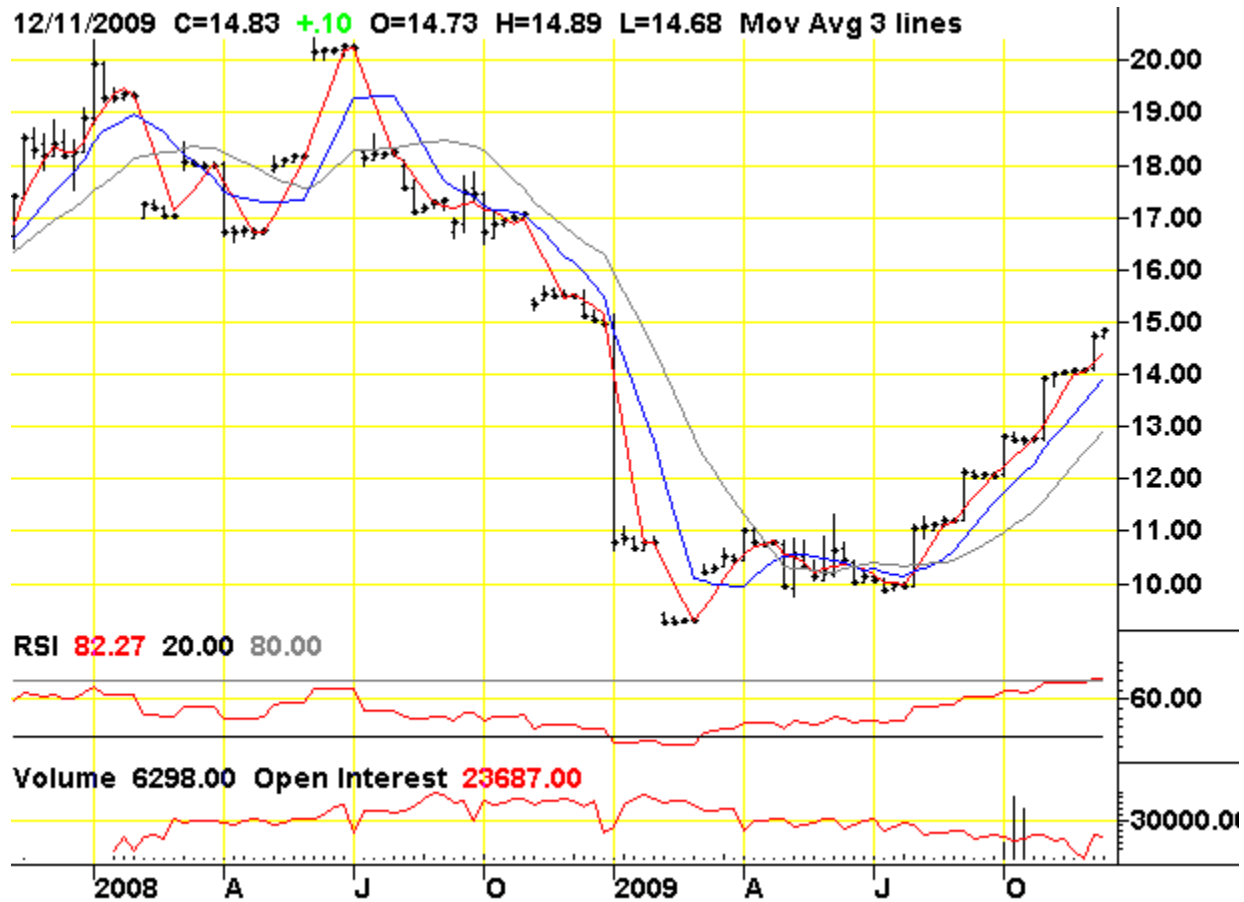

NYMEX Henry Hub Natural Gas

Chart courtesy of TradingCharts.com: <http://futures.tradingcharts.com/>

BFP Milk

Created with SuperCharts by Omega Research © 1997

Chart courtesy of TradingCharts.com: <http://futures.tradingcharts.com/>