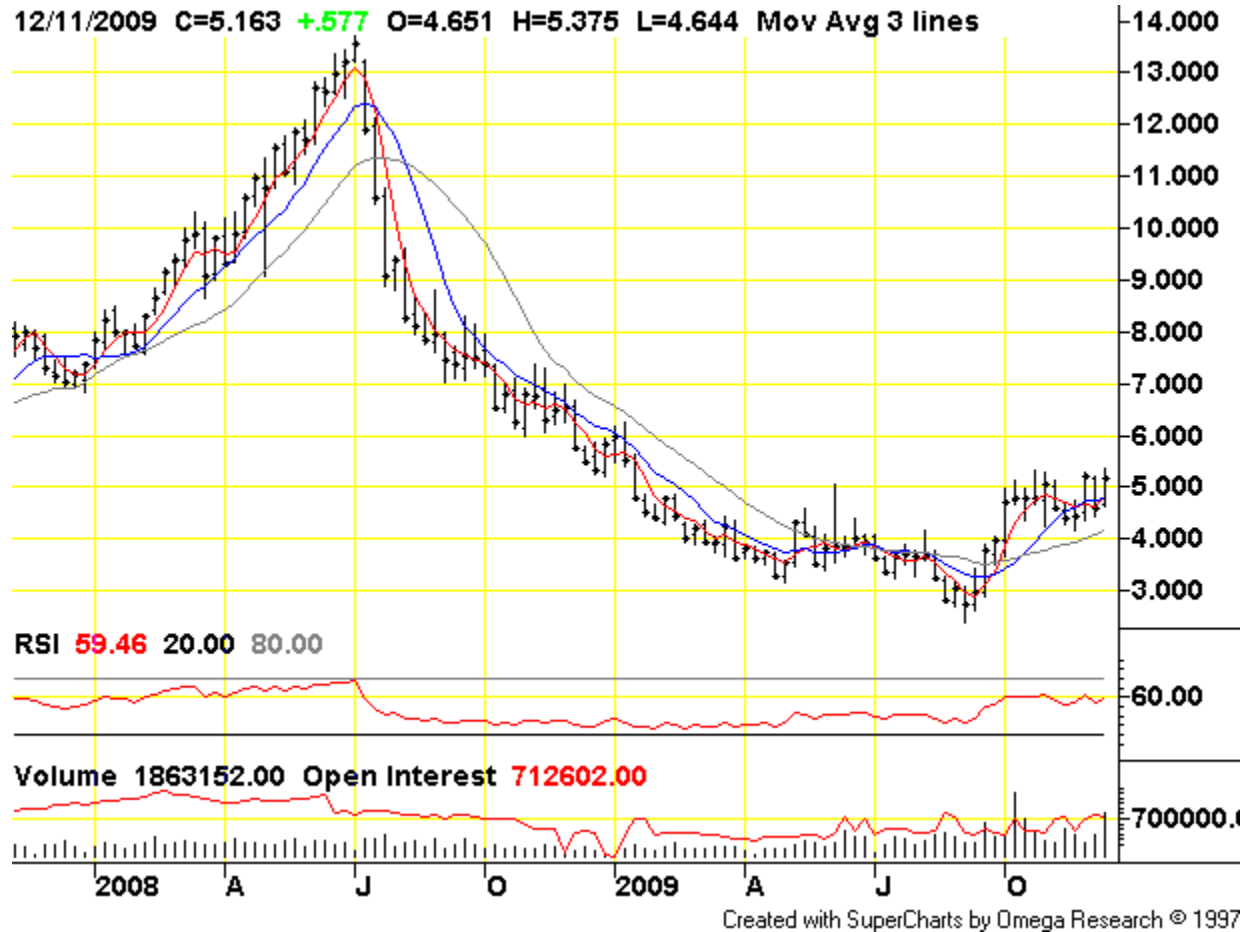

NYMEX Henry Hub Natural Gas

Chart courtesy of TradingCharts.com: <http://futures.tradingcharts.com/>

BFP Milk

Created with SuperCharts by Omega Research © 1997

Chart courtesy of TradingCharts.com: <http://futures.tradingcharts.com/>