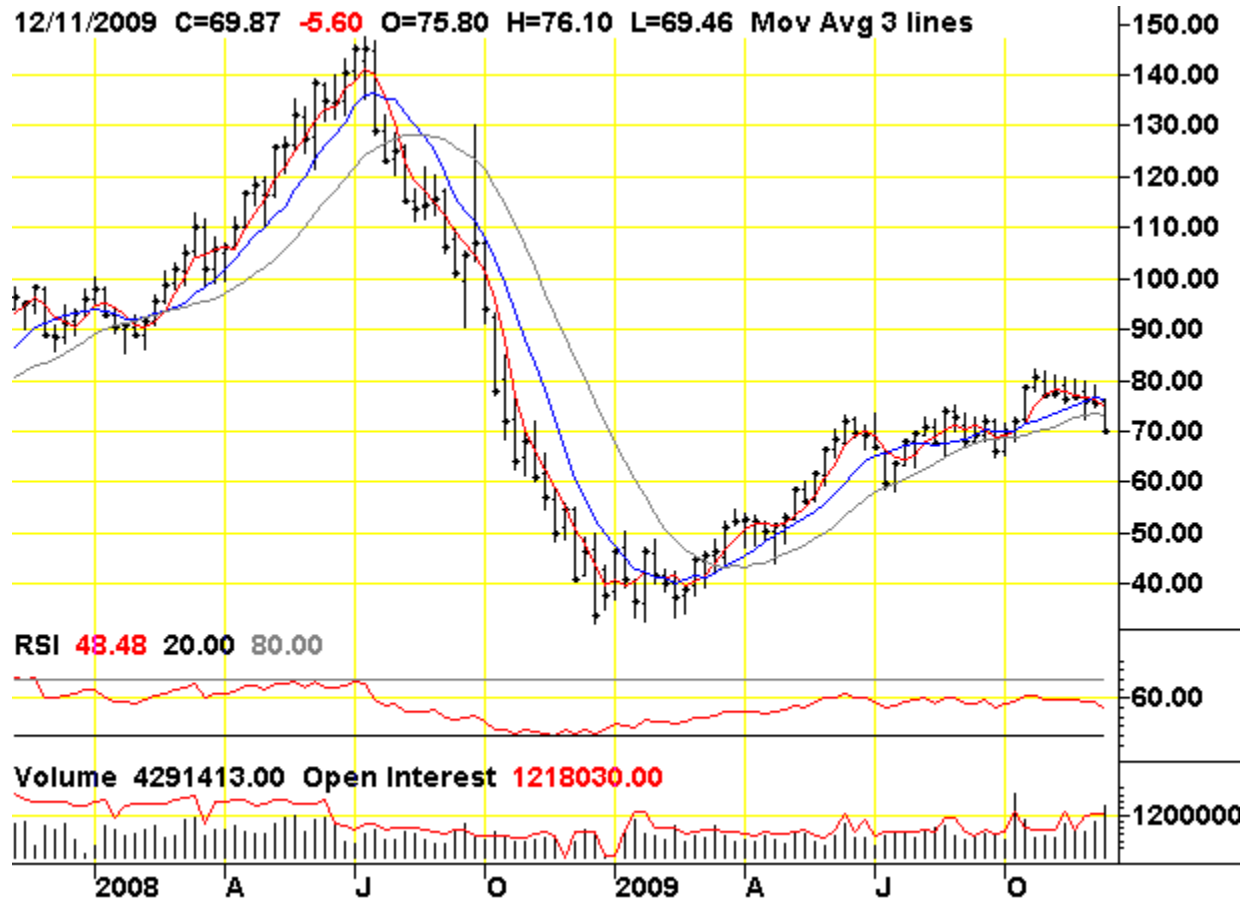

CBOT Corn

Chart courtesy of TradingCharts.com: <http://futures.tradingcharts.com/>

Feeder Cattle

Created with SuperCharts by Omega Research © 1997

Chart courtesy of TradingCharts.com: <http://futures.tradingcharts.com/>

CME Lean Hogs

Chart courtesy of TradingCharts.com: <http://futures.tradingcharts.com/>

CME Live Cattle

Chart courtesy of TradingCharts.com: <http://futures.tradingcharts.com/>

NYMEX Crude Oil (Light)

Created with SuperCharts by Omega Research © 1997