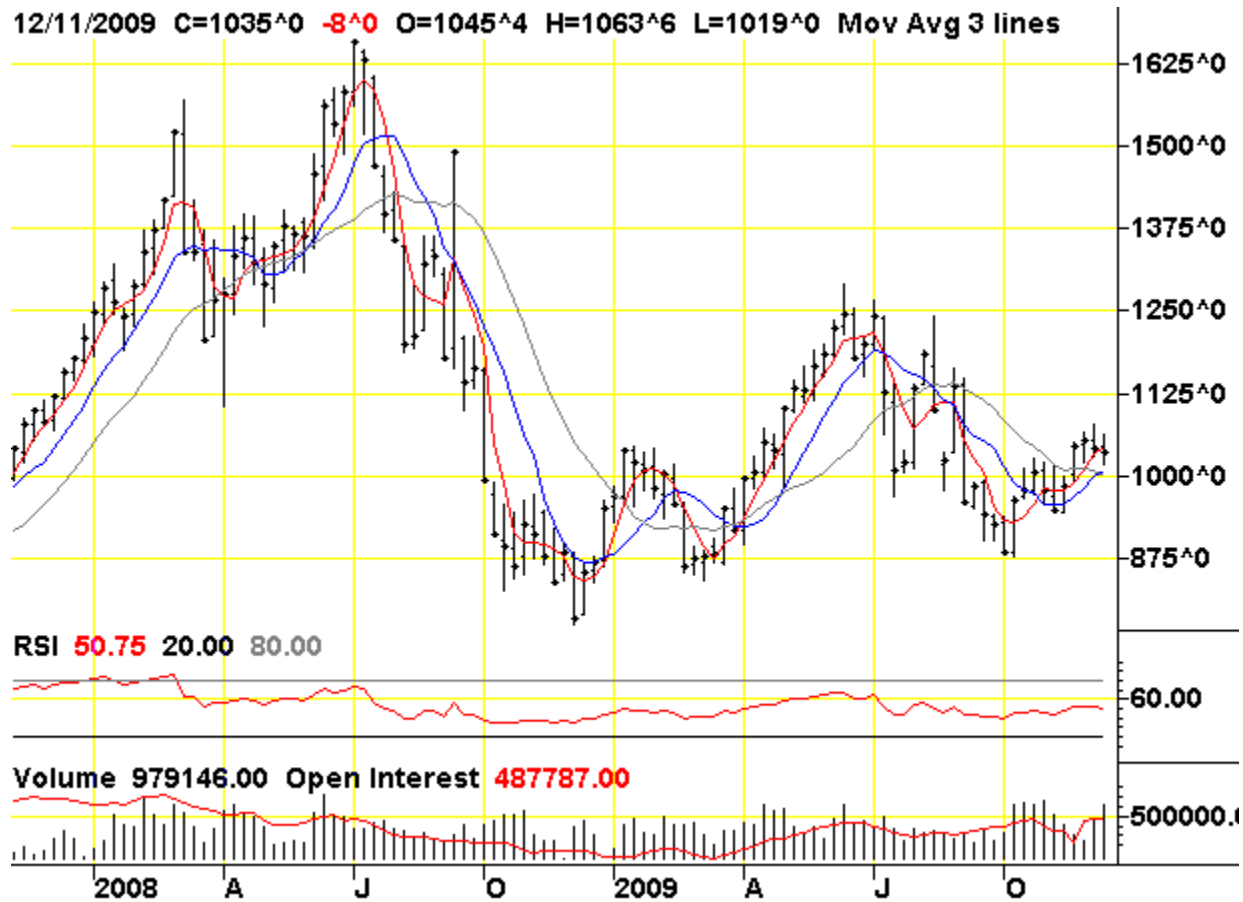

Charts Worth A Look

Commodity and Other Weekly Price Charts

By

Robert Coats, Ph.D.

Professor - Economics

Department of Agricultural Economics and Agribusiness

Division of Agriculture

University of Arkansas

CBOT Rough Rice

Chart courtesy of TradingCharts.com: <http://futures.tradingcharts.com/>

Cotton (CT, ICE [NYBOT])

Chart courtesy of TradingCharts.com: <http://futures.tradingcharts.com/>

CBOT Soybeans

Created with SuperCharts by Omega Research © 1997