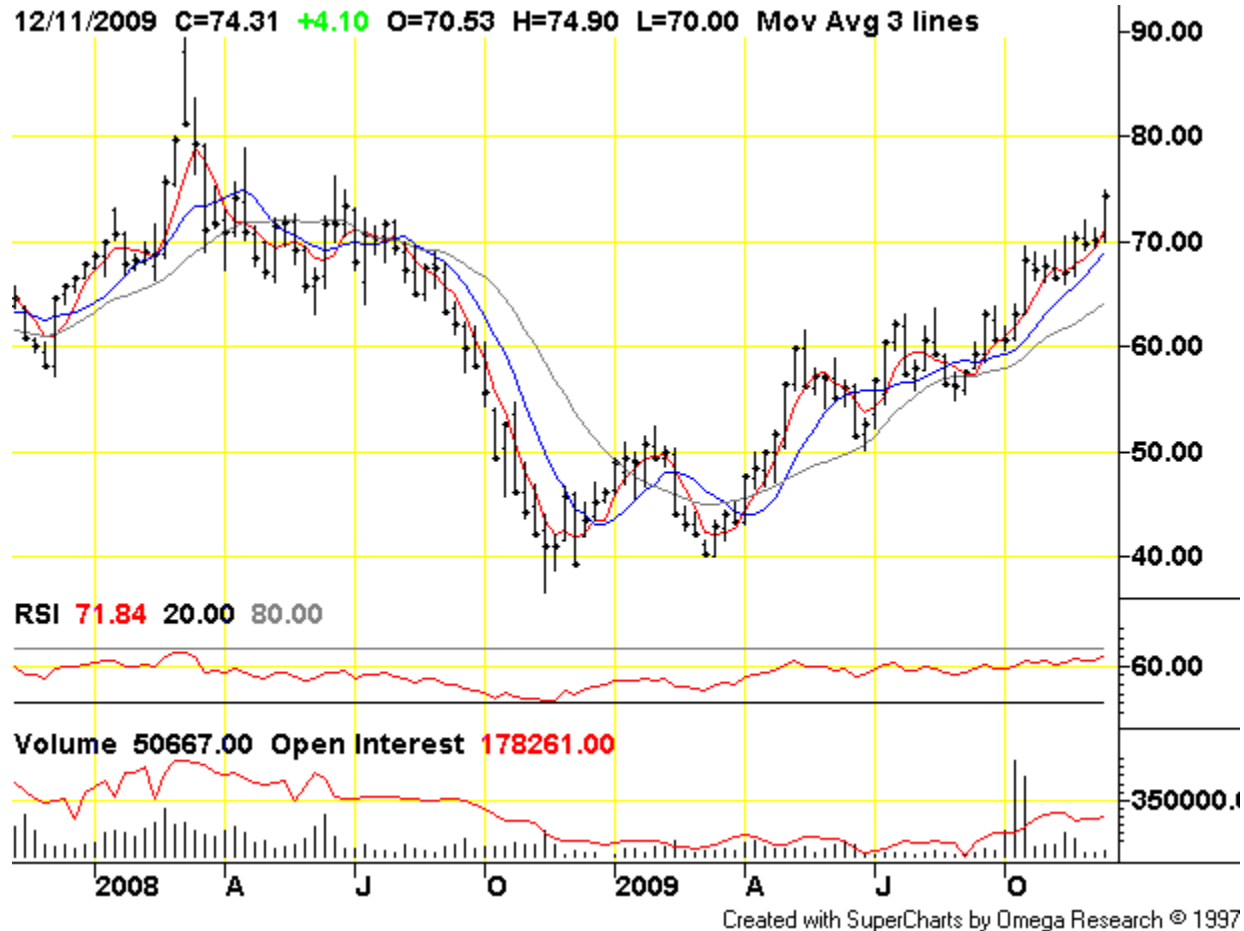

Charts Worth A Look

Commodity and Other Weekly Price Charts

By

Robert Coats, Ph.D.

Professor - Economics

Department of Agricultural Economics and Agribusiness

Division of Agriculture

University of Arkansas

CBOT Rough Rice

Chart courtesy of TradingCharts.com: <http://futures.tradingcharts.com/>

Cotton (CT, ICE [NYBOT])

Chart courtesy of TradingCharts.com: <http://futures.tradingcharts.com/>

CBOT Soybeans

Created with SuperCharts by Omega Research © 1997