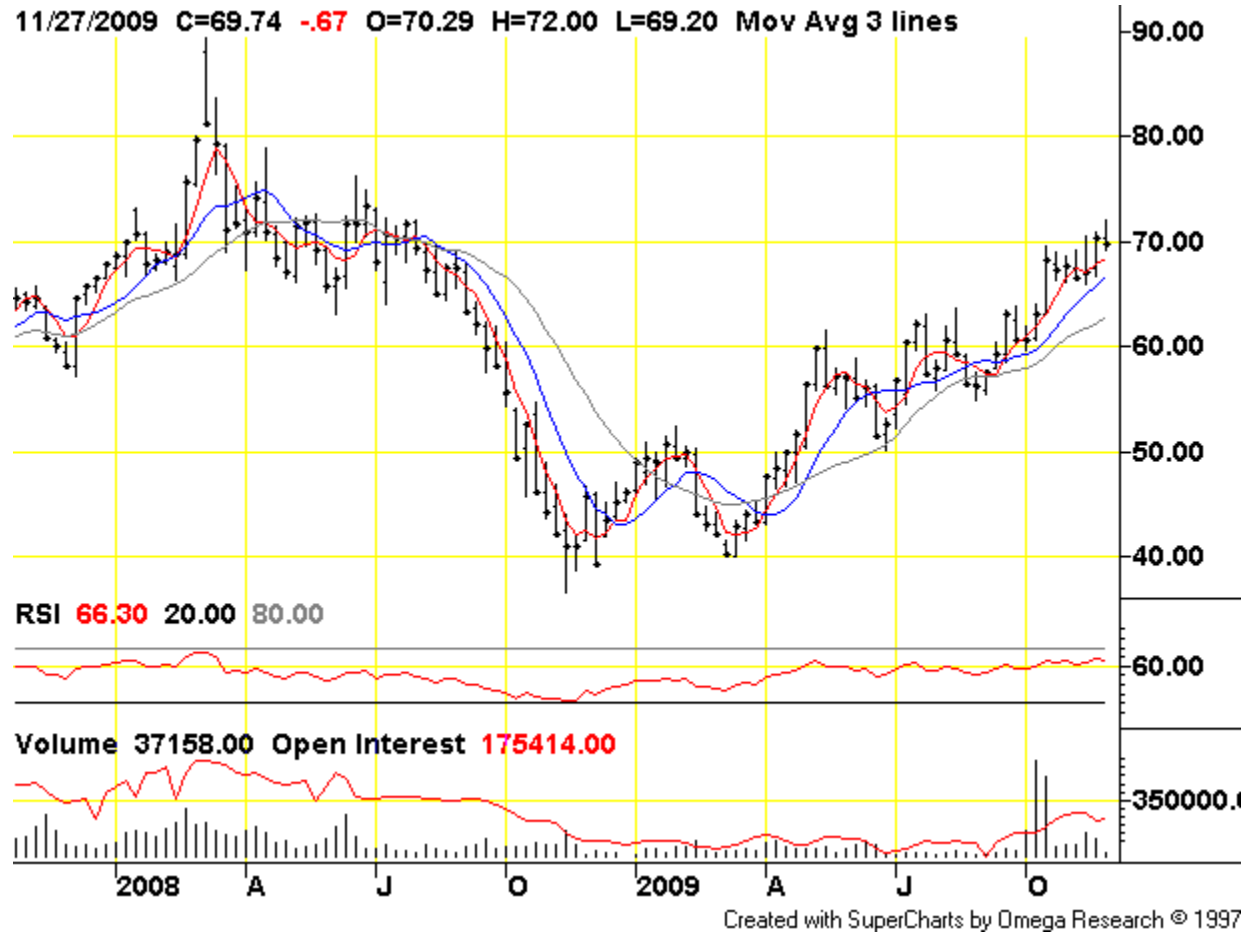

Charts Worth A Look

Commodity and Other Weekly Price Charts

By

Robert Coats, Ph.D.

Professor - Economics

Department of Agricultural Economics and Agribusiness

Division of Agriculture

University of Arkansas

CBOT Rough Rice

Chart courtesy of TradingCharts.com: <http://futures.tradingcharts.com/>

Cotton (CT, ICE [NYBOT])

Chart courtesy of TradingCharts.com: <http://futures.tradingcharts.com/>

CBOT Soybeans

Chart courtesy of TradingCharts.com: <http://futures.tradingcharts.com/>