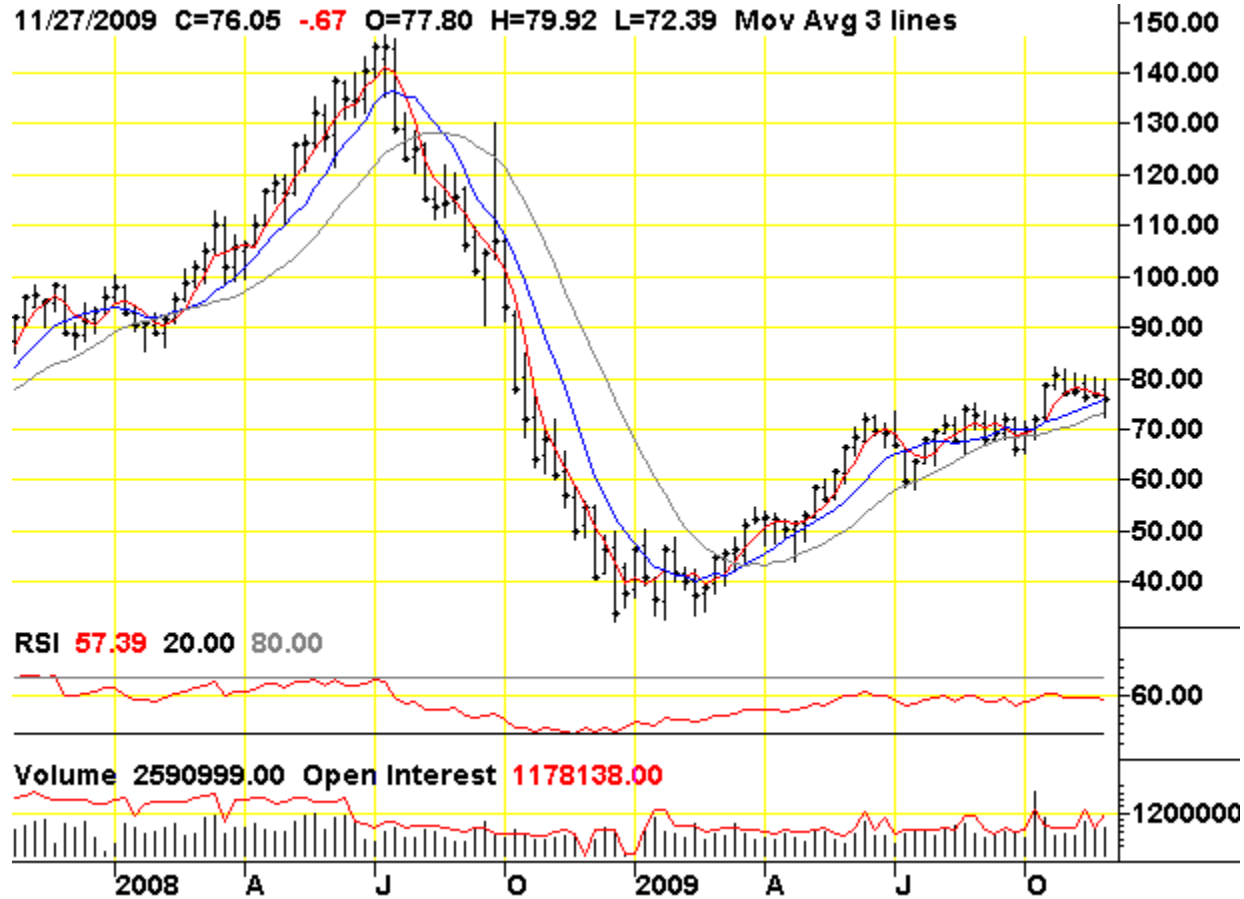

CBOT Wheat

Chart courtesy of TradingCharts.com: <http://futures.tradingcharts.com/>

KCBT Wheat (Kansas)

Chart courtesy of TradingCharts.com: <http://futures.tradingcharts.com/>

CBOT Corn

Chart courtesy of TradingCharts.com: <http://futures.tradingcharts.com/>

Feeder Cattle

Chart courtesy of TradingCharts.com: <http://futures.tradingcharts.com/>

CME Lean Hogs

Chart courtesy of TradingCharts.com: <http://futures.tradingcharts.com/>

CME Live Cattle

Chart courtesy of TradingCharts.com: <http://futures.tradingcharts.com/>

NYMEX Crude Oil (Light)

Created with SuperCharts by Omega Research © 1997

Chart courtesy of TradingCharts.com: <http://futures.tradingcharts.com/>

CBOT Ethanol

Chart courtesy of TradingCharts.com: <http://futures.tradingcharts.com/>