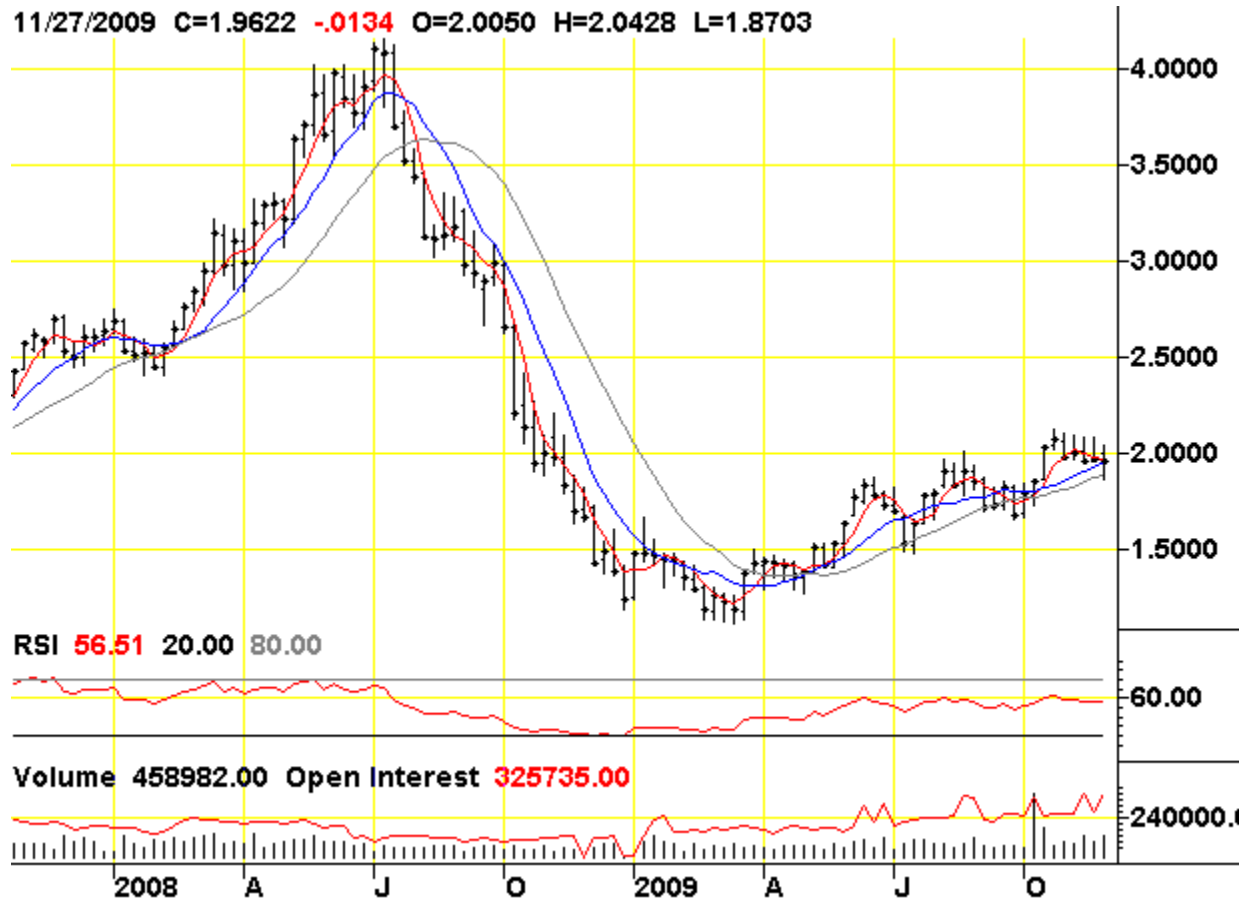

Feeder Cattle

Chart courtesy of TradingCharts.com: <http://futures.tradingcharts.com/>

CME Lean Hogs

Chart courtesy of TradingCharts.com: <http://futures.tradingcharts.com/>

CME Live Cattle

Chart courtesy of TradingCharts.com: <http://futures.tradingcharts.com/>

NYMEX Crude Oil (Light)

Created with SuperCharts by Omega Research © 1997

Chart courtesy of TradingCharts.com: <http://futures.tradingcharts.com/>

CBOT Ethanol

Chart courtesy of TradingCharts.com: <http://futures.tradingcharts.com/>

Nymex Heating Oil

Chart courtesy of TradingCharts.com: <http://futures.tradingcharts.com/>

NYMEX Henry Hub Natural Gas

Chart courtesy of TradingCharts.com: <http://futures.tradingcharts.com/>

BFP Milk

Chart courtesy of TradingCharts.com: <http://futures.tradingcharts.com/>