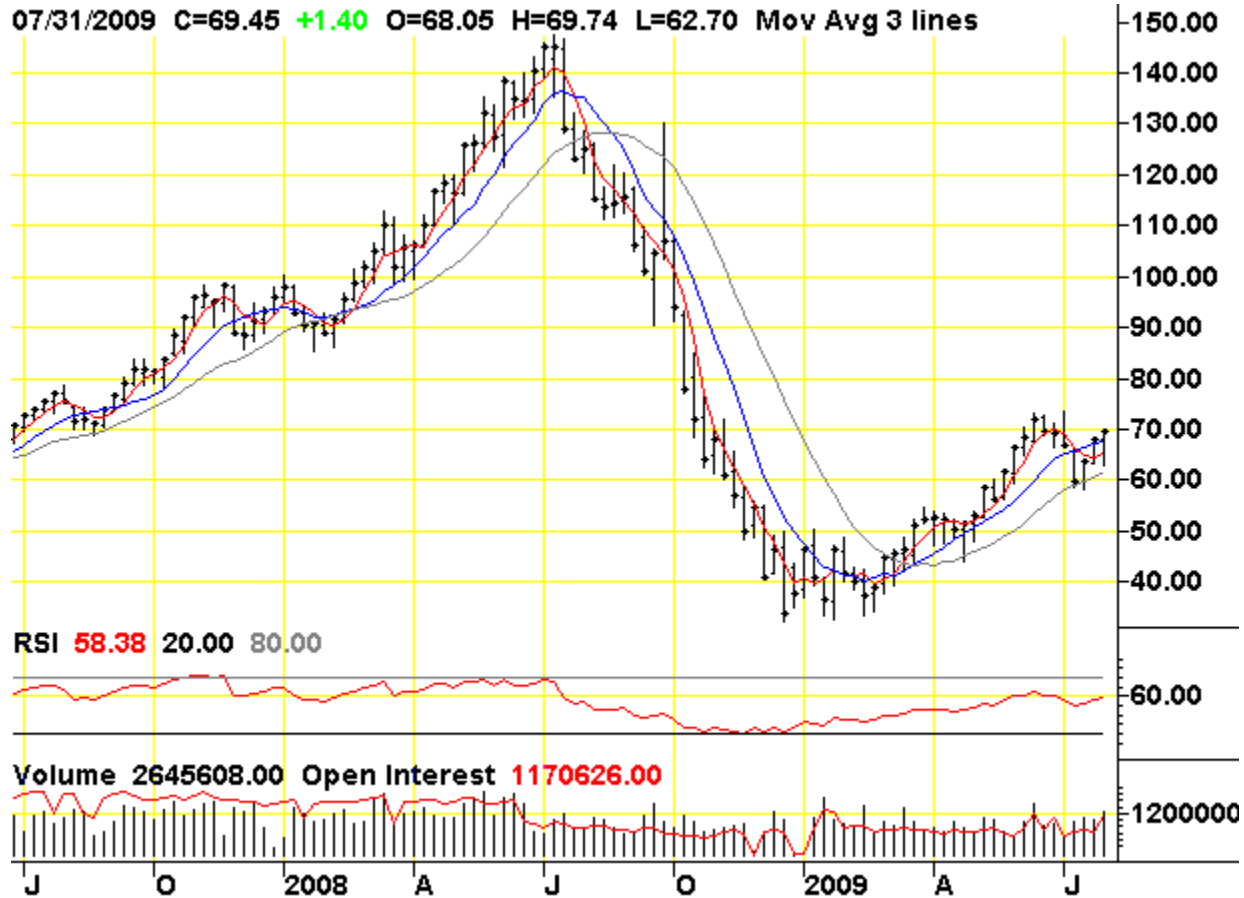

CME Live Cattle

Chart courtesy of TradingCharts.com: <http://futures.tradingcharts.com/>

Feeder Cattle

Chart courtesy of TradingCharts.com: <http://futures.tradingcharts.com/>

CME Lean Hogs

Chart courtesy of TradingCharts.com: <http://futures.tradingcharts.com/>

NYMEX Crude Oil (Light)

Chart courtesy of TradingCharts.com: <http://futures.tradingcharts.com/>

CBOT Ethanol

Chart courtesy of TradingCharts.com: <http://futures.tradingcharts.com/>

Nymex Heating Oil

Created with SuperCharts by Omega Research © 1997