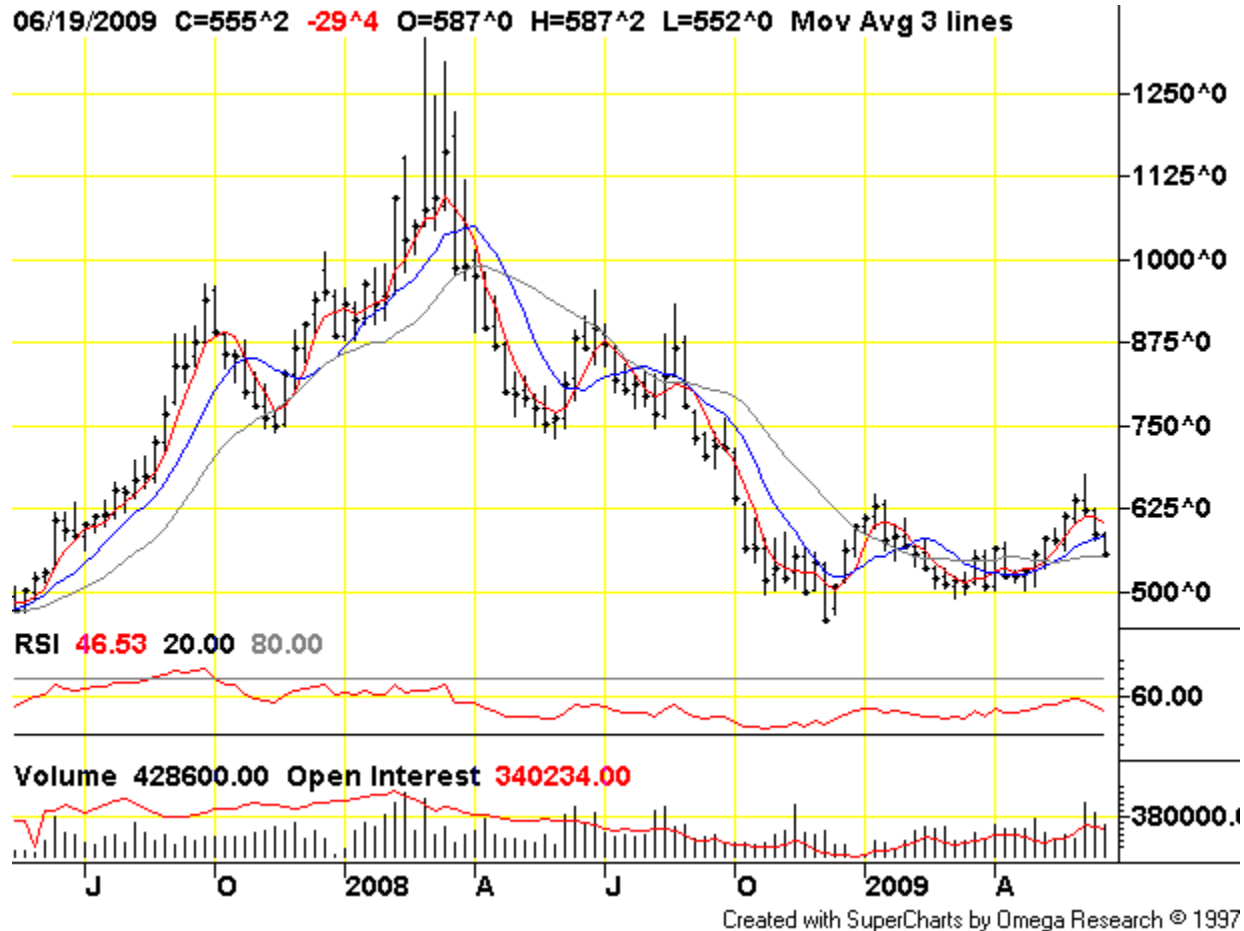

CBOT Wheat

Chart courtesy of TradingCharts.com: <http://futures.tradingcharts.com/>

KCBT Wheat (Kansas)

Chart courtesy of TradingCharts.com: <http://futures.tradingcharts.com/>

CBOT Corn

Chart courtesy of TradingCharts.com: <http://futures.tradingcharts.com/>

CME Live Cattle

Created with SuperCharts by Omega Research © 1997

Chart courtesy of TradingCharts.com: <http://futures.tradingcharts.com/>

Feeder Cattle

Chart courtesy of TradingCharts.com: <http://futures.tradingcharts.com/>