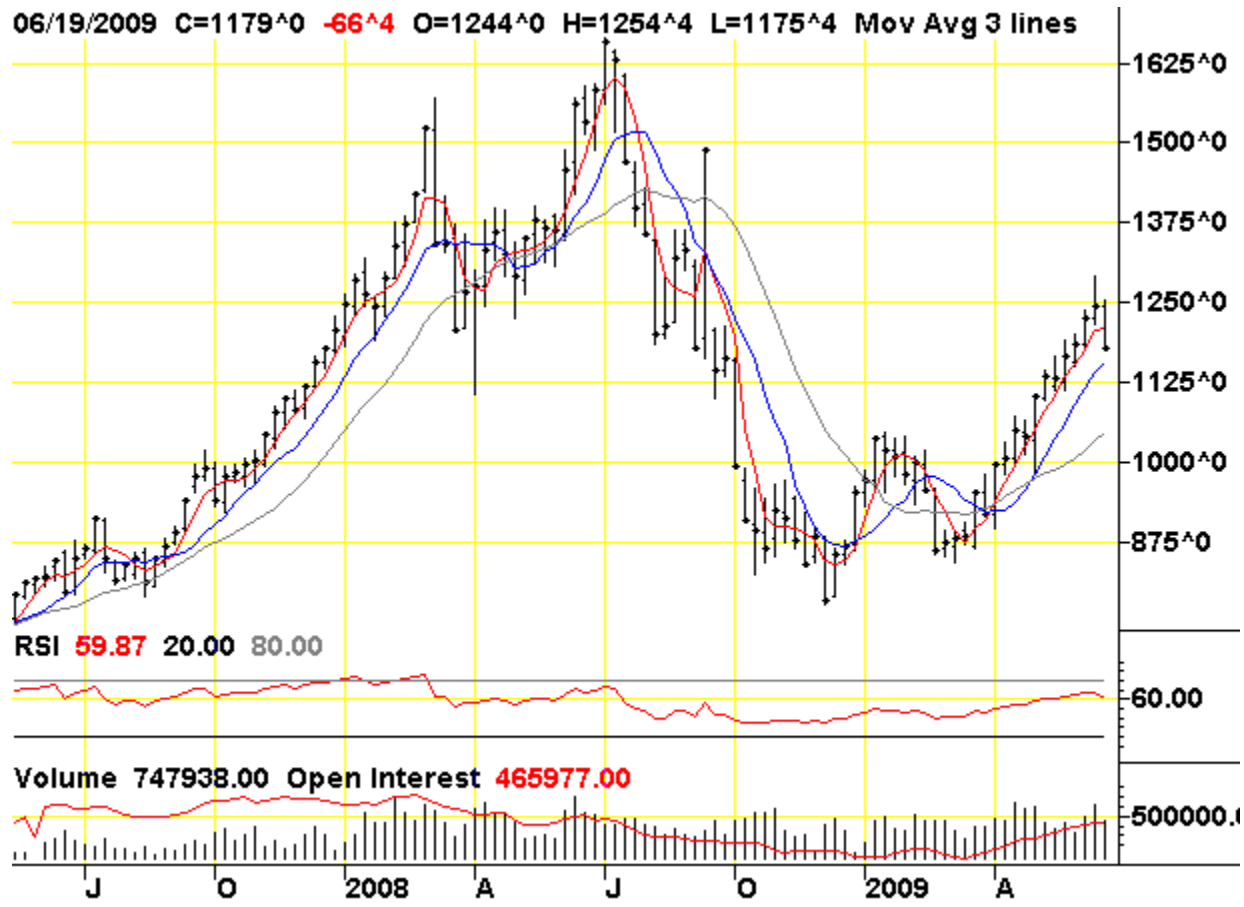

Charts Worth A Look

Commodity and Other Weekly Price Charts

By

Robert Coats, Ph.D.

Professor - Economics

Department of Agricultural Economics and Agribusiness

Division of Agriculture

University of Arkansas

CBOT Rough Rice

Created with SuperCharts by Omega Research © 1997

Chart courtesy of TradingCharts.com: <http://futures.tradingcharts.com/>

Cotton (CT, ICE [NYBOT])

Created with SuperCharts by Omega Research © 1997

Chart courtesy of TradingCharts.com: <http://futures.tradingcharts.com/>

CBOT Soybeans

Created with SuperCharts by Omega Research © 1997

Chart courtesy of TradingCharts.com: <http://futures.tradingcharts.com/>