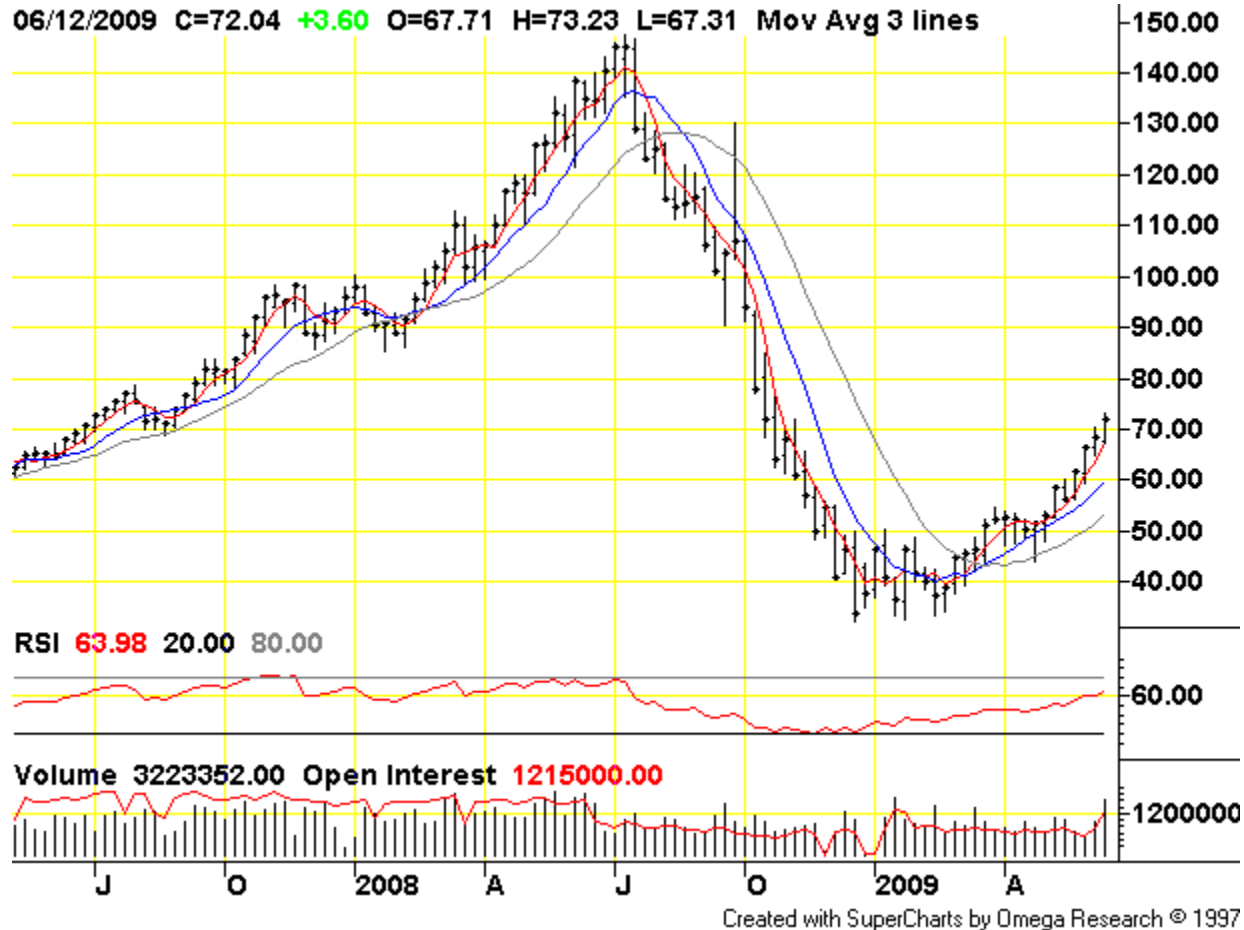

Chart courtesy of TradingCharts.com: <http://futures.tradingcharts.com/>

Feeder Cattle

Chart courtesy of TradingCharts.com: <http://futures.tradingcharts.com/>

CME Lean Hogs

Chart courtesy of TradingCharts.com: <http://futures.tradingcharts.com/>

NYMEX Crude Oil (Light)

Chart courtesy of TradingCharts.com: <http://futures.tradingcharts.com/>

CBOT Ethanol

Created with SuperCharts by Omega Research © 1997

Chart courtesy of TradingCharts.com: <http://futures.tradingcharts.com/>