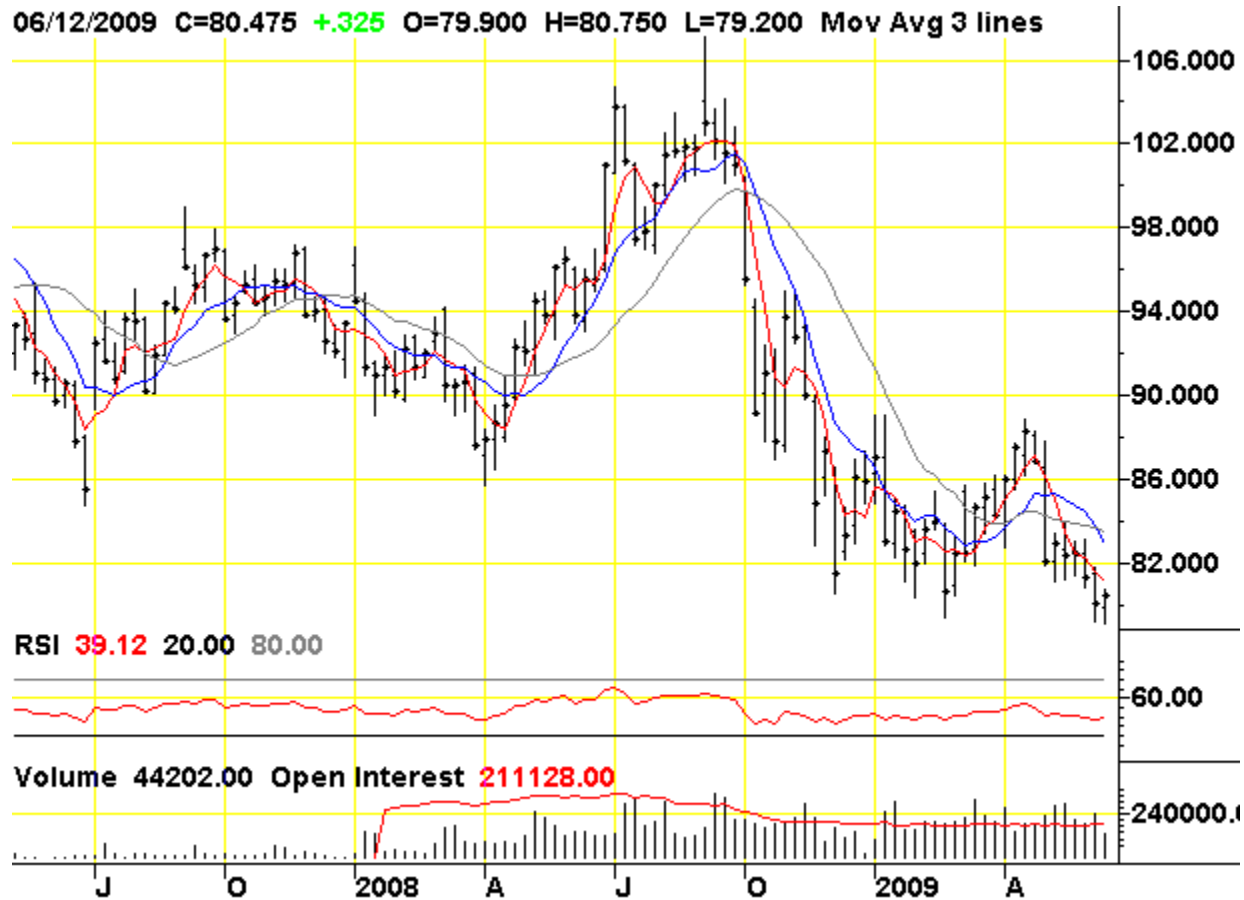

Chart courtesy of TradingCharts.com: <http://futures.tradingcharts.com/>

CBOT Soybeans

Chart courtesy of TradingCharts.com: <http://futures.tradingcharts.com/>

CBOT Wheat

Chart courtesy of TradingCharts.com: <http://futures.tradingcharts.com/>

KCBT Wheat (Kansas)

Chart courtesy of TradingCharts.com: <http://futures.tradingcharts.com/>

CBOT Corn

Chart courtesy of TradingCharts.com: <http://futures.tradingcharts.com/>

CME Live Cattle

Created with SuperCharts by Omega Research © 1997

Chart courtesy of TradingCharts.com: <http://futures.tradingcharts.com/>

Feeder Cattle

Chart courtesy of TradingCharts.com: <http://futures.tradingcharts.com/>

CME Lean Hogs

Chart courtesy of TradingCharts.com: <http://futures.tradingcharts.com/>