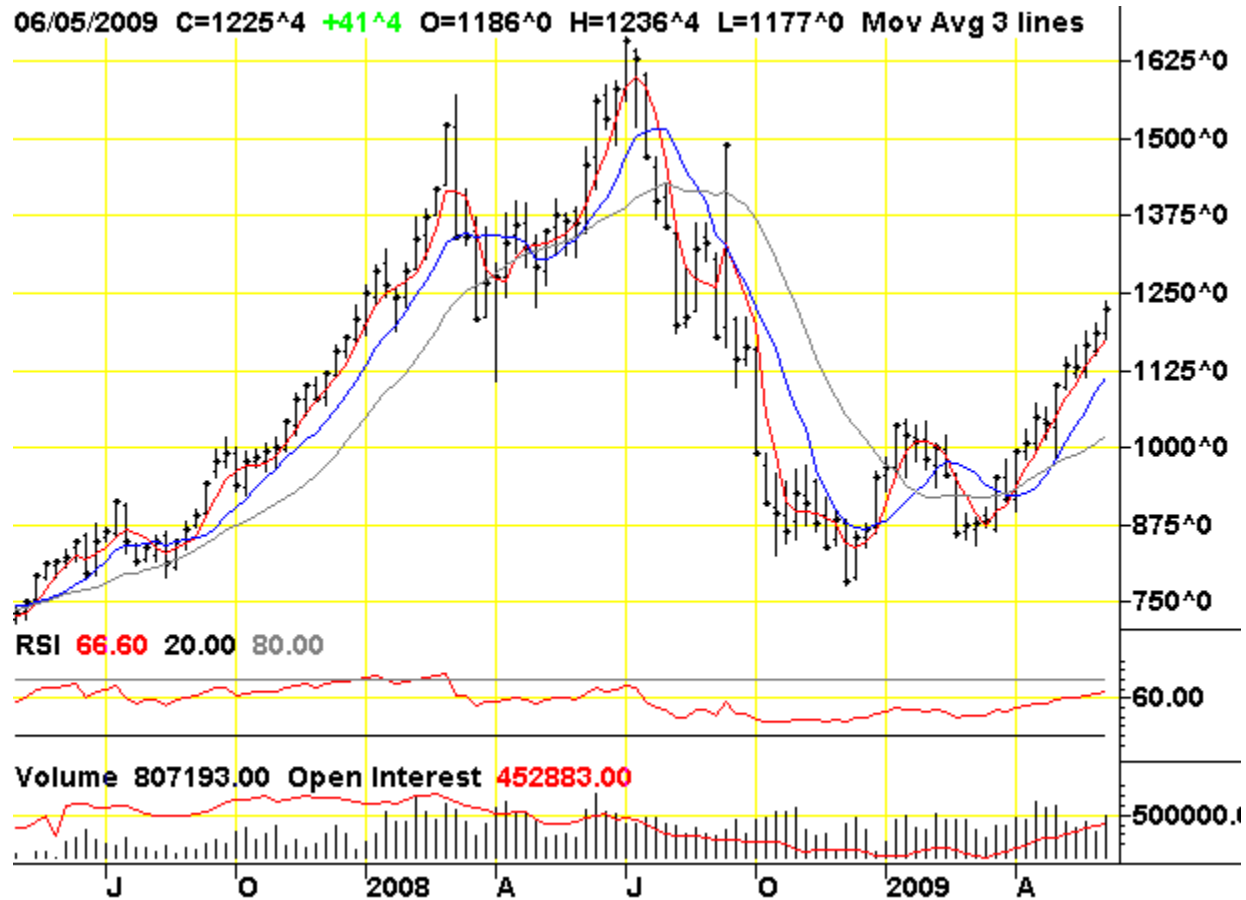

Charts Worth A Look

Commodity and Other Weekly Price Charts

By

Robert Coats, Ph.D.

Professor - Economics

Department of Agricultural Economics and Agribusiness

Division of Agriculture

University of Arkansas

CBOT Rough Rice

Chart courtesy of TradingCharts.com: <http://futures.tradingcharts.com/>

Cotton (CT, ICE [NYBOT])

Chart courtesy of TradingCharts.com: <http://futures.tradingcharts.com/>

CBOT Soybeans

Created with SuperCharts by Omega Research © 1997

Chart courtesy of TradingCharts.com: <http://futures.tradingcharts.com/>

CBOT Wheat

Chart courtesy of TradingCharts.com: <http://futures.tradingcharts.com/>

KCBT Wheat (Kansas)

Chart courtesy of TradingCharts.com: <http://futures.tradingcharts.com/>