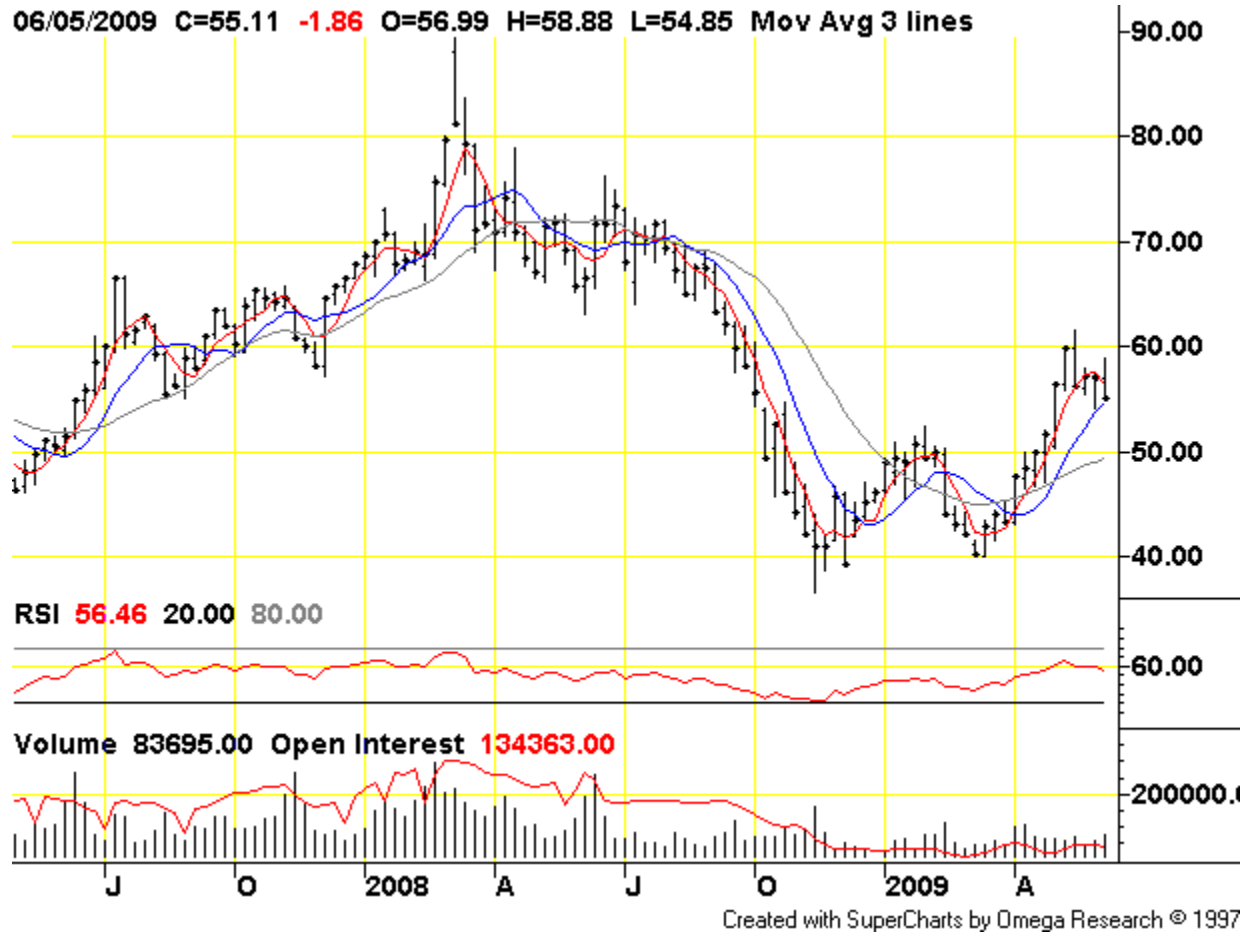

Charts Worth A Look

Commodity and Other Weekly Price Charts

By

Robert Coats, Ph.D.

Professor - Economics

Department of Agricultural Economics and Agribusiness

Division of Agriculture

University of Arkansas

CBOT Rough Rice

Chart courtesy of TradingCharts.com: <http://futures.tradingcharts.com/>

Cotton (CT, ICE [NYBOT])

Chart courtesy of TradingCharts.com: <http://futures.tradingcharts.com/>

CBOT Soybeans

Created with SuperCharts by Omega Research © 1997