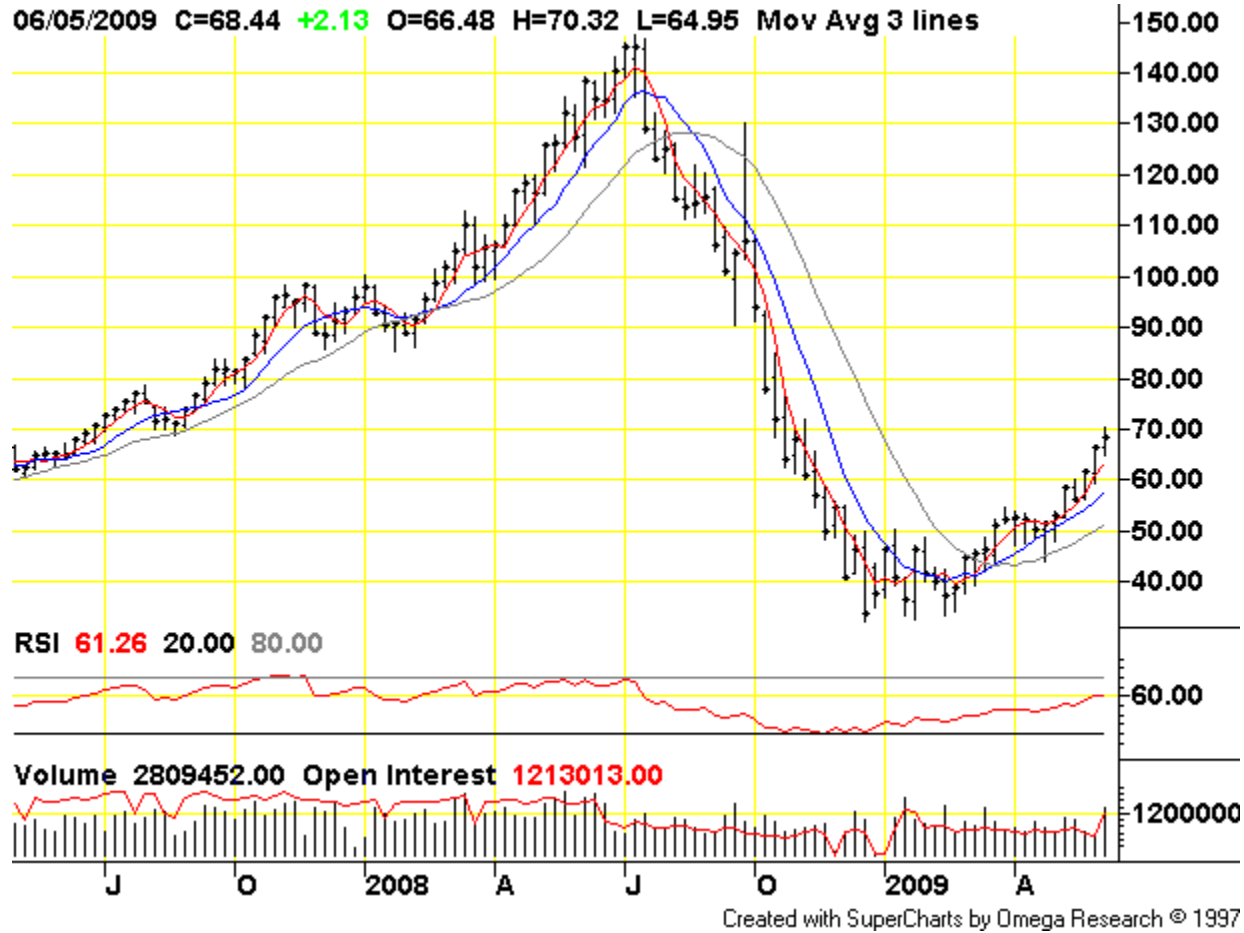

CBOT Corn

Chart courtesy of TradingCharts.com: <http://futures.tradingcharts.com/>

CME Live Cattle

Chart courtesy of TradingCharts.com: <http://futures.tradingcharts.com/>

Feeder Cattle

Created with SuperCharts by Omega Research © 1997

Chart courtesy of TradingCharts.com: <http://futures.tradingcharts.com/>

CME Lean Hogs

Chart courtesy of TradingCharts.com: <http://futures.tradingcharts.com/>

NYMEX Crude Oil (Light)

Chart courtesy of TradingCharts.com: <http://futures.tradingcharts.com/>