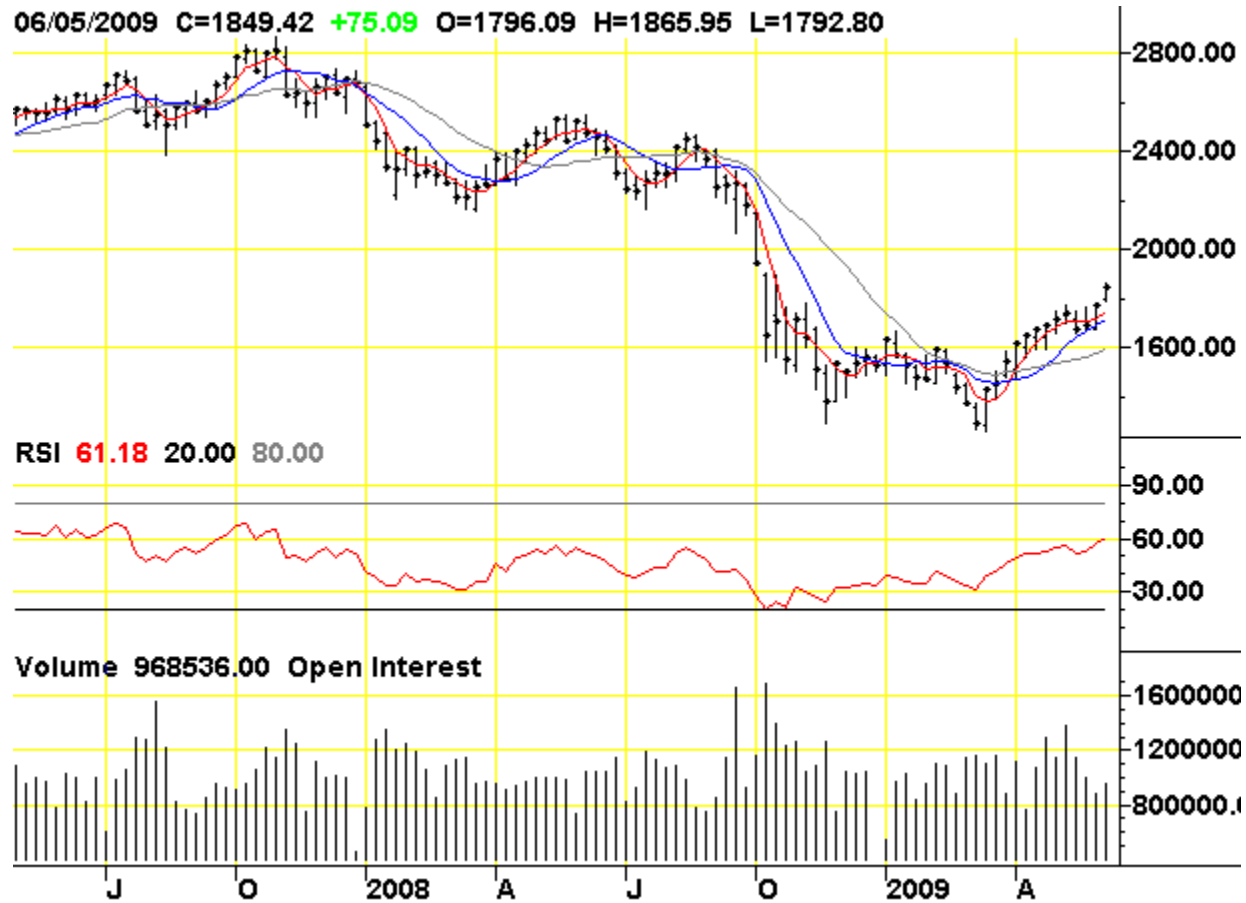

NASDAQ Composite Index

Created with SuperCharts by Omega Research © 1997

Chart courtesy of TradingCharts.com: <http://futures.tradingcharts.com/>