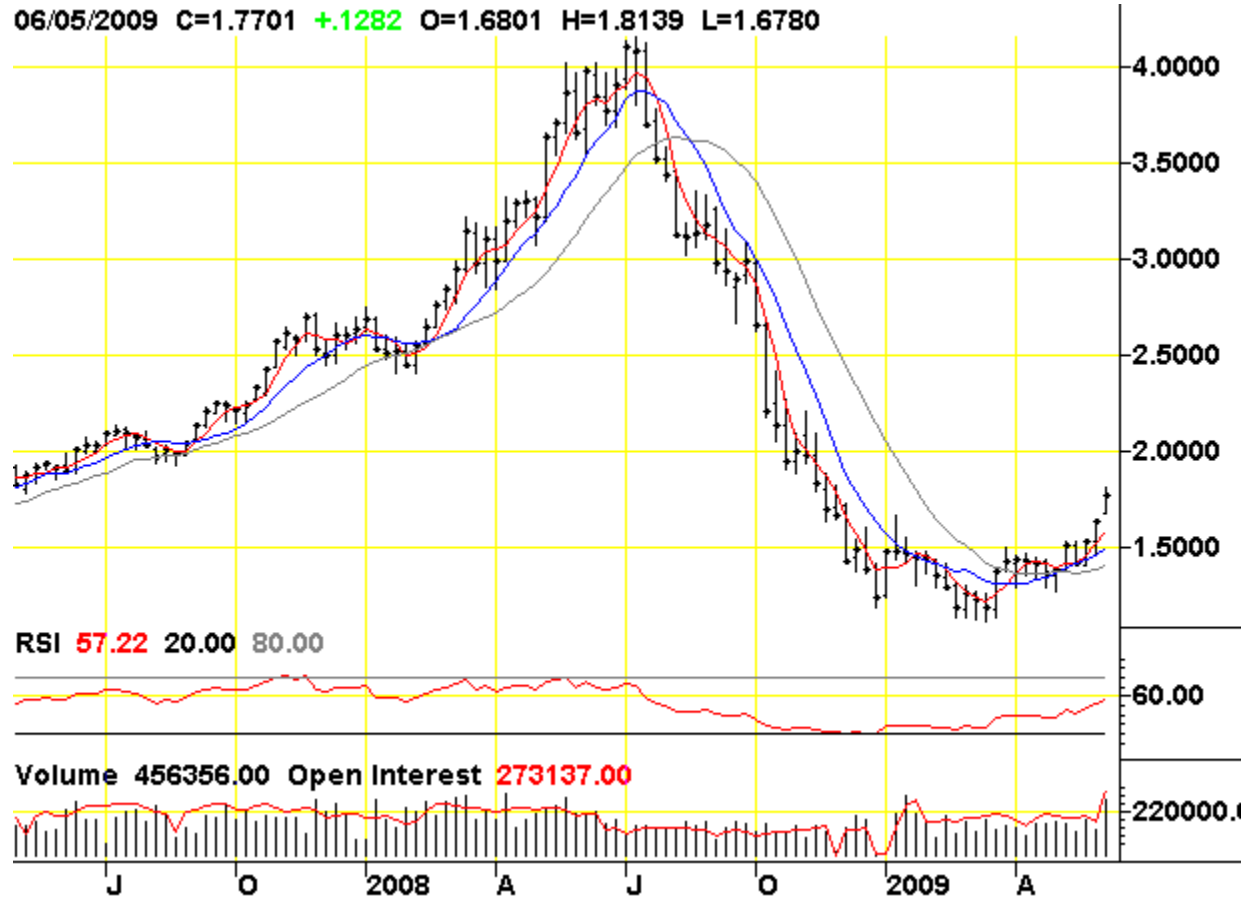

Nymex Heating Oil

Created with SuperCharts by Omega Research © 1997

Chart courtesy of TradingCharts.com: <http://futures.tradingcharts.com/>