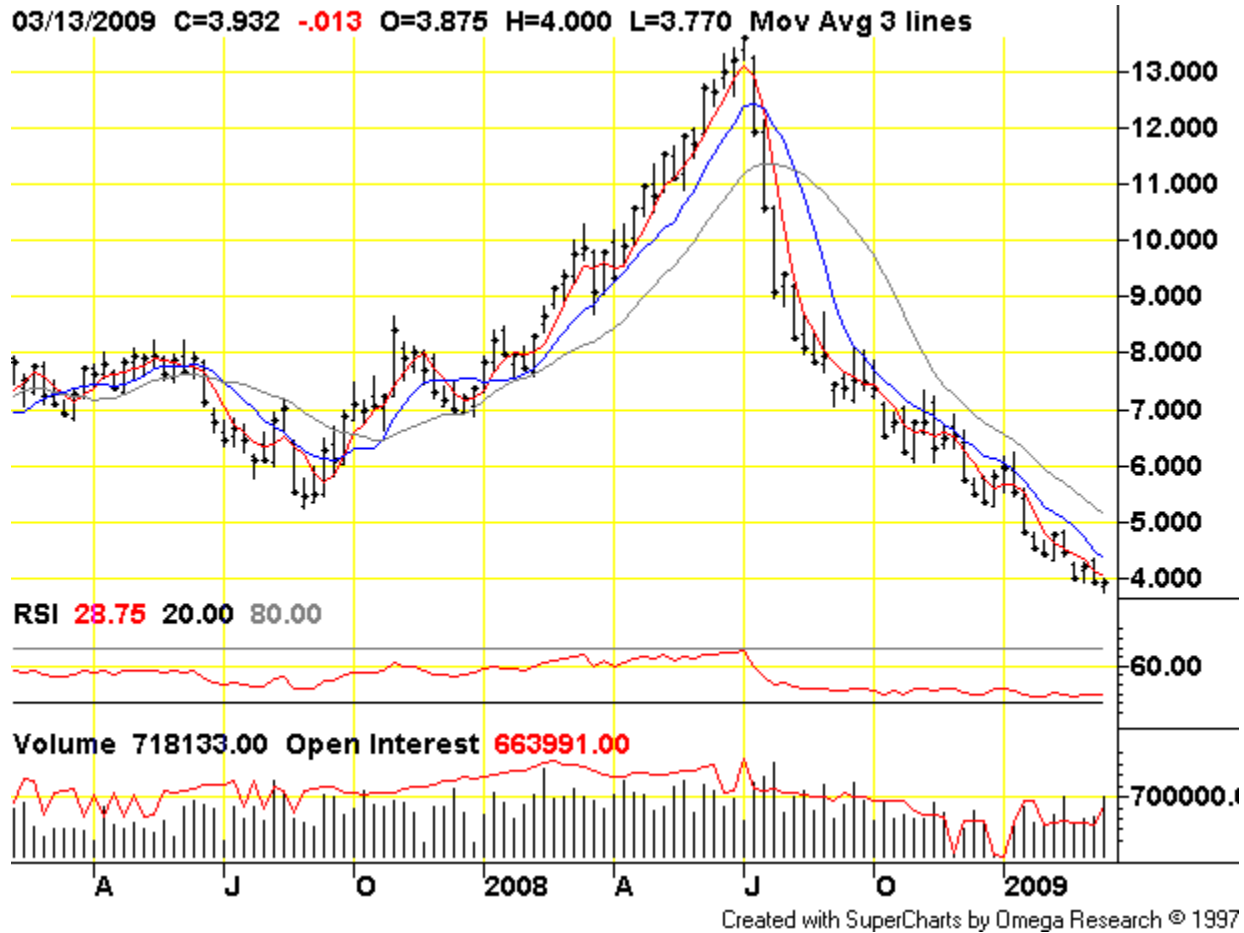

# NYMEX Henry Hub Natural Gas

Chart courtesy of TradingCharts.com: <http://futures.tradingcharts.com/>