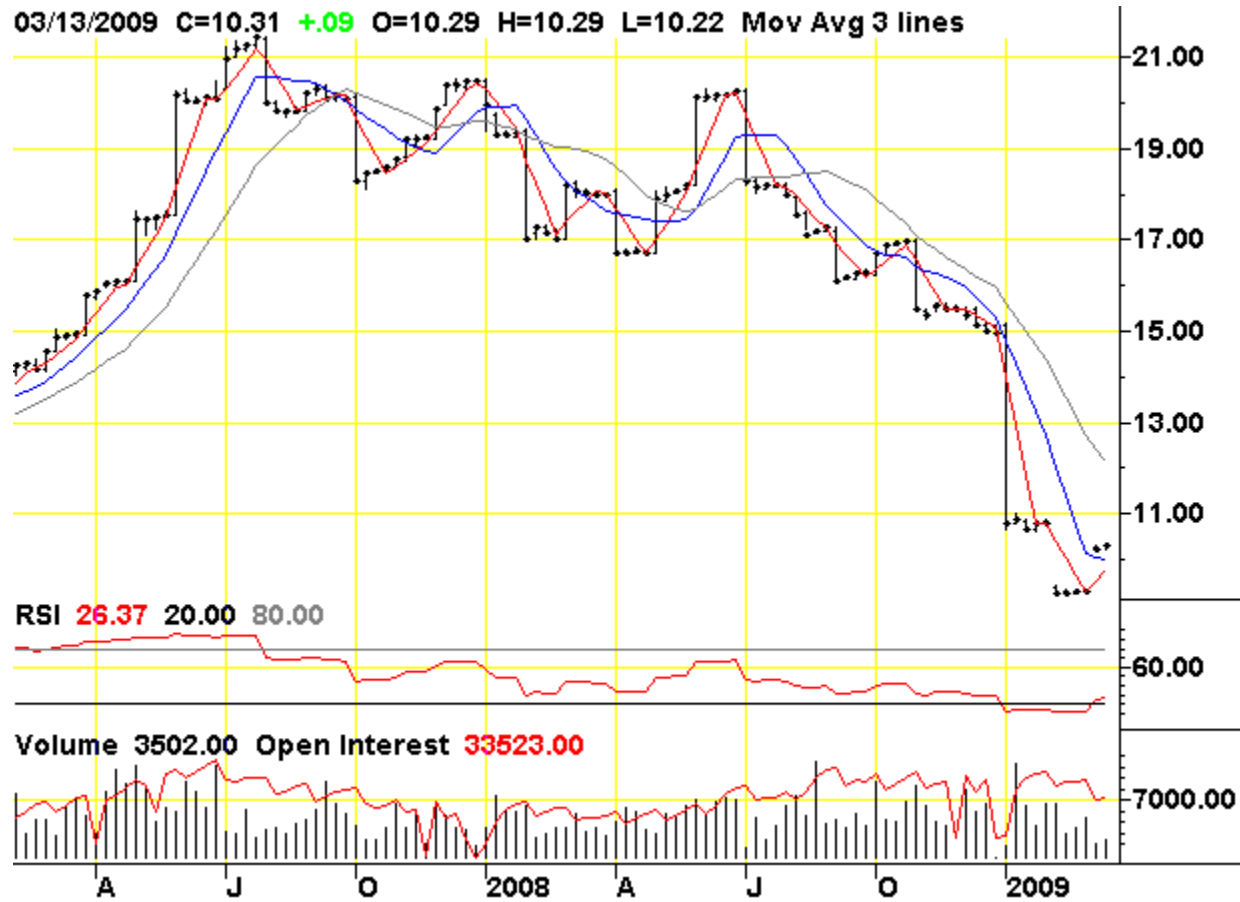

BFP Milk

Created with SuperCharts by Omega Research © 1997

Chart courtesy of TradingCharts.com: <http://futures.tradingcharts.com/>