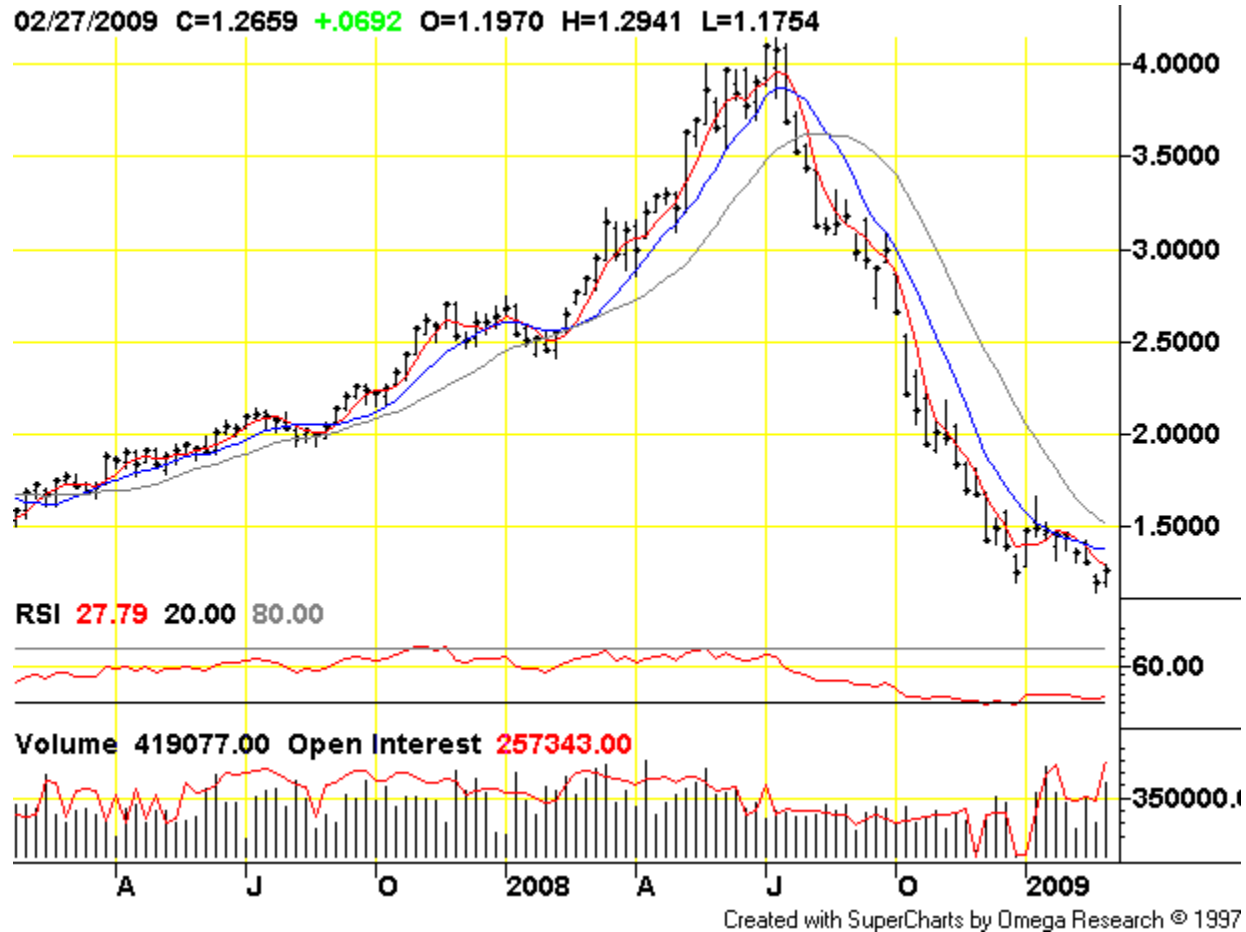

Feeder Cattle

Chart courtesy of TradingCharts.com: <http://futures.tradingcharts.com/>

CME Lean Hogs

Chart courtesy of TradingCharts.com: <http://futures.tradingcharts.com/>

NYMEX Crude Oil (Light)

Chart courtesy of TradingCharts.com: <http://futures.tradingcharts.com/>

CBOT Ethanol

Created with SuperCharts by Omega Research © 1997

Chart courtesy of TradingCharts.com: <http://futures.tradingcharts.com/>

Nymex Heating Oil

Chart courtesy of TradingCharts.com: <http://futures.tradingcharts.com/>