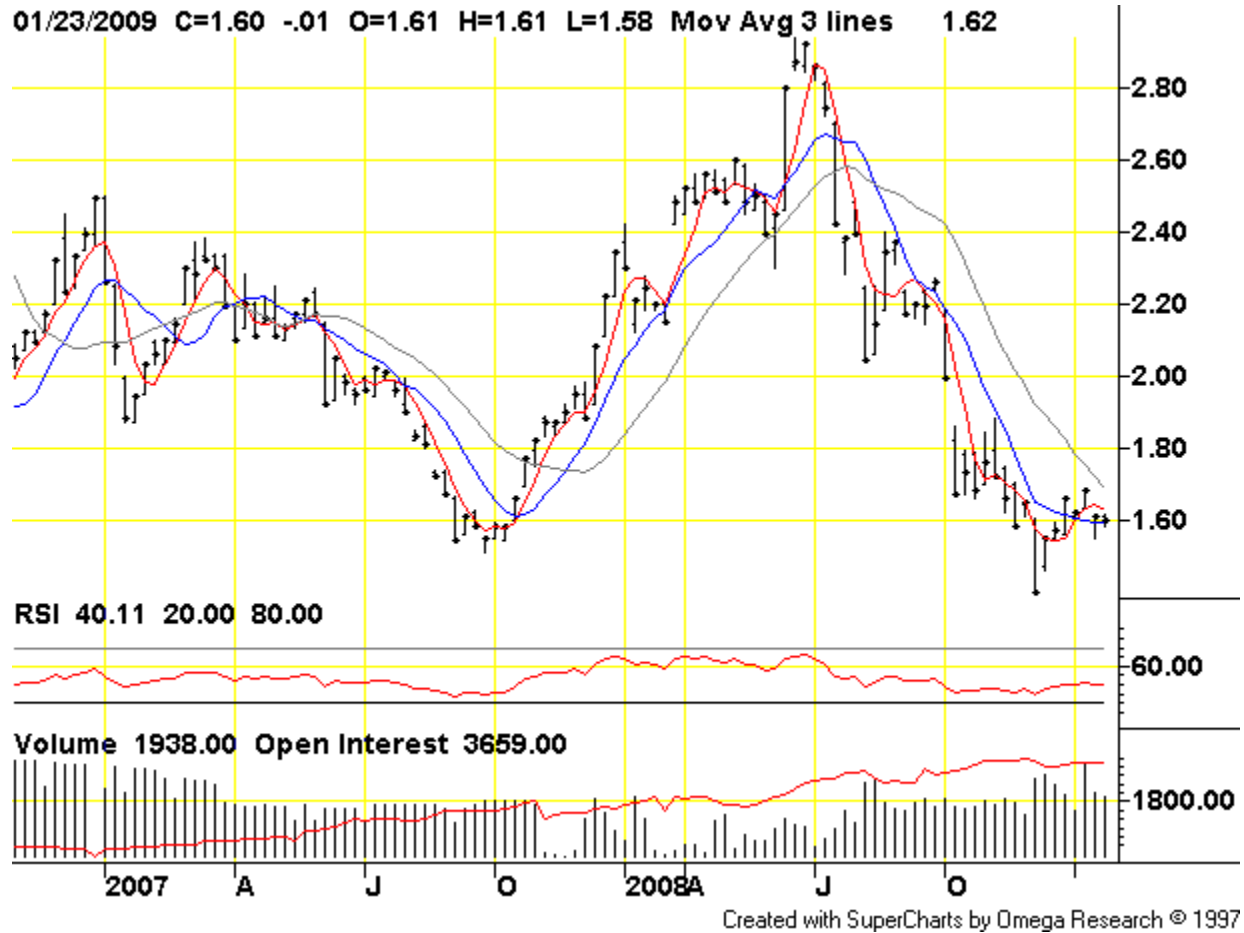

Chart courtesy of TradingCharts.com: <http://futures.tradingcharts.com/>

CME Lean Hogs

Chart courtesy of TradingCharts.com: <http://futures.tradingcharts.com/>

NYMEX Crude Oil (Light)

Chart courtesy of TradingCharts.com: <http://futures.tradingcharts.com/>

CBOT Ethanol

Chart courtesy of TradingCharts.com: <http://futures.tradingcharts.com/>

Nymex Heating Oil

Created with SuperCharts by Omega Research © 1997

Chart courtesy of TradingCharts.com: <http://futures.tradingcharts.com/>