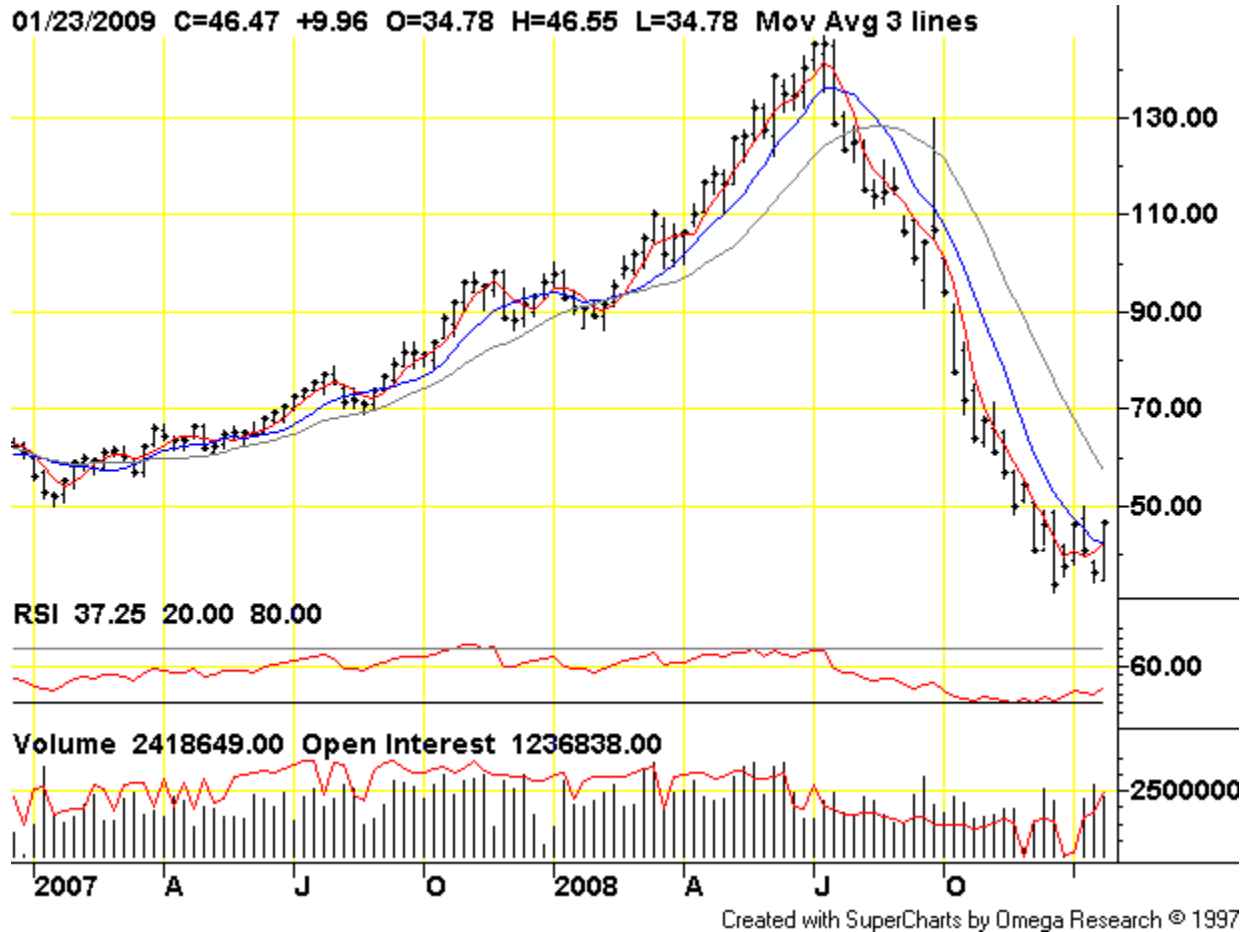

CBOT Corn

Chart courtesy of TradingCharts.com: <http://futures.tradingcharts.com/>

CME Live Cattle

Chart courtesy of TradingCharts.com: <http://futures.tradingcharts.com/>

Feeder Cattle

Created with SuperCharts by Omega Research © 1997

Chart courtesy of TradingCharts.com: <http://futures.tradingcharts.com/>

CME Lean Hogs

Chart courtesy of TradingCharts.com: <http://futures.tradingcharts.com/>

NYMEX Crude Oil (Light)

Chart courtesy of TradingCharts.com: <http://futures.tradingcharts.com/>