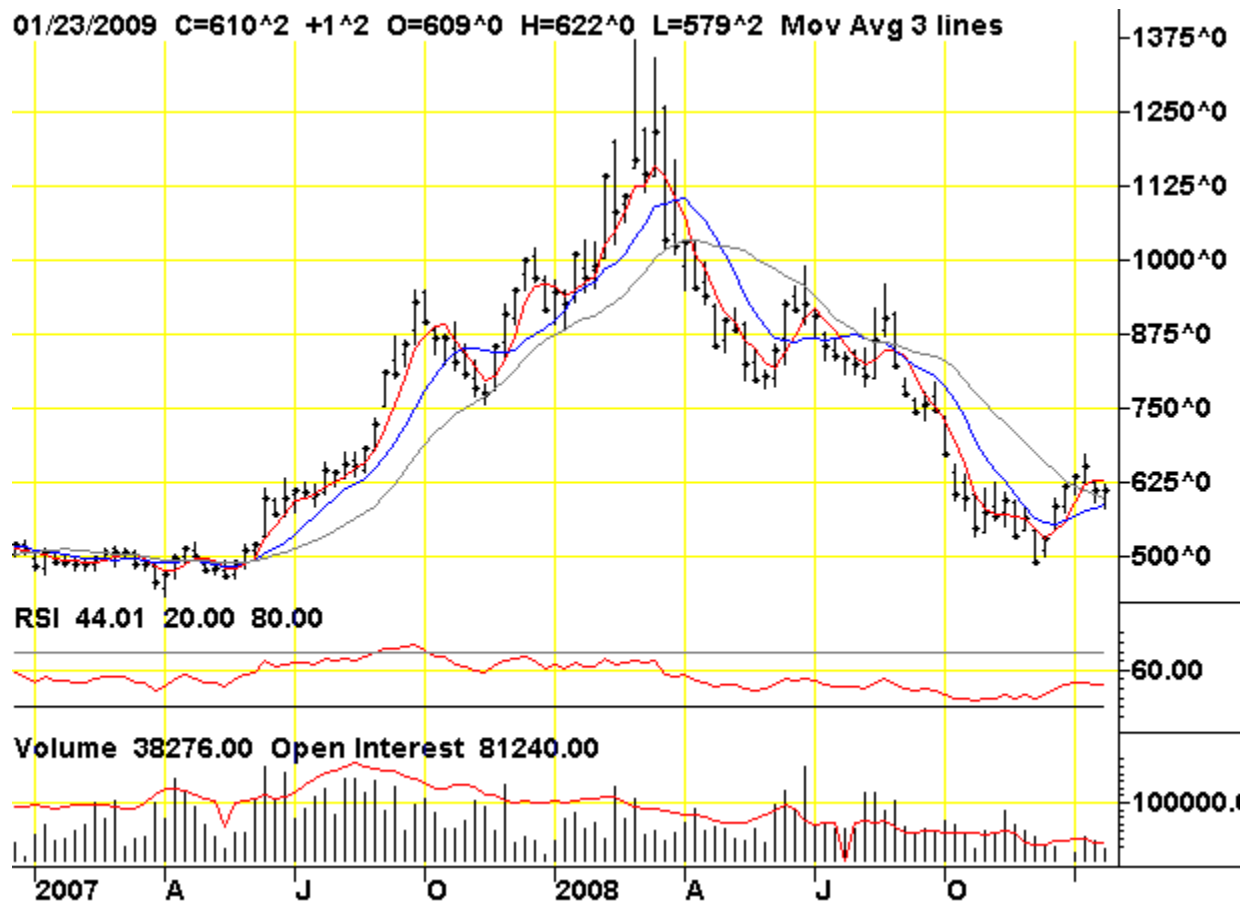

CBOT Rough Rice

Created with SuperCharts by Omega Research © 1997

Chart courtesy of TradingCharts.com: <http://futures.tradingcharts.com/>

Cotton (CT, ICE [NYBOT])

Chart courtesy of TradingCharts.com: <http://futures.tradingcharts.com/>

CBOT Soybeans

Chart courtesy of TradingCharts.com: <http://futures.tradingcharts.com/>

CBOT Wheat

Chart courtesy of TradingCharts.com: <http://futures.tradingcharts.com/>

KCBT Wheat (Kansas)

Created with SuperCharts by Omega Research © 1997

CBOT Corn

Chart courtesy of TradingCharts.com: <http://futures.tradingcharts.com/>

CME Live Cattle

Chart courtesy of TradingCharts.com: <http://futures.tradingcharts.com/>

Feeder Cattle

Created with SuperCharts by Omega Research © 1997