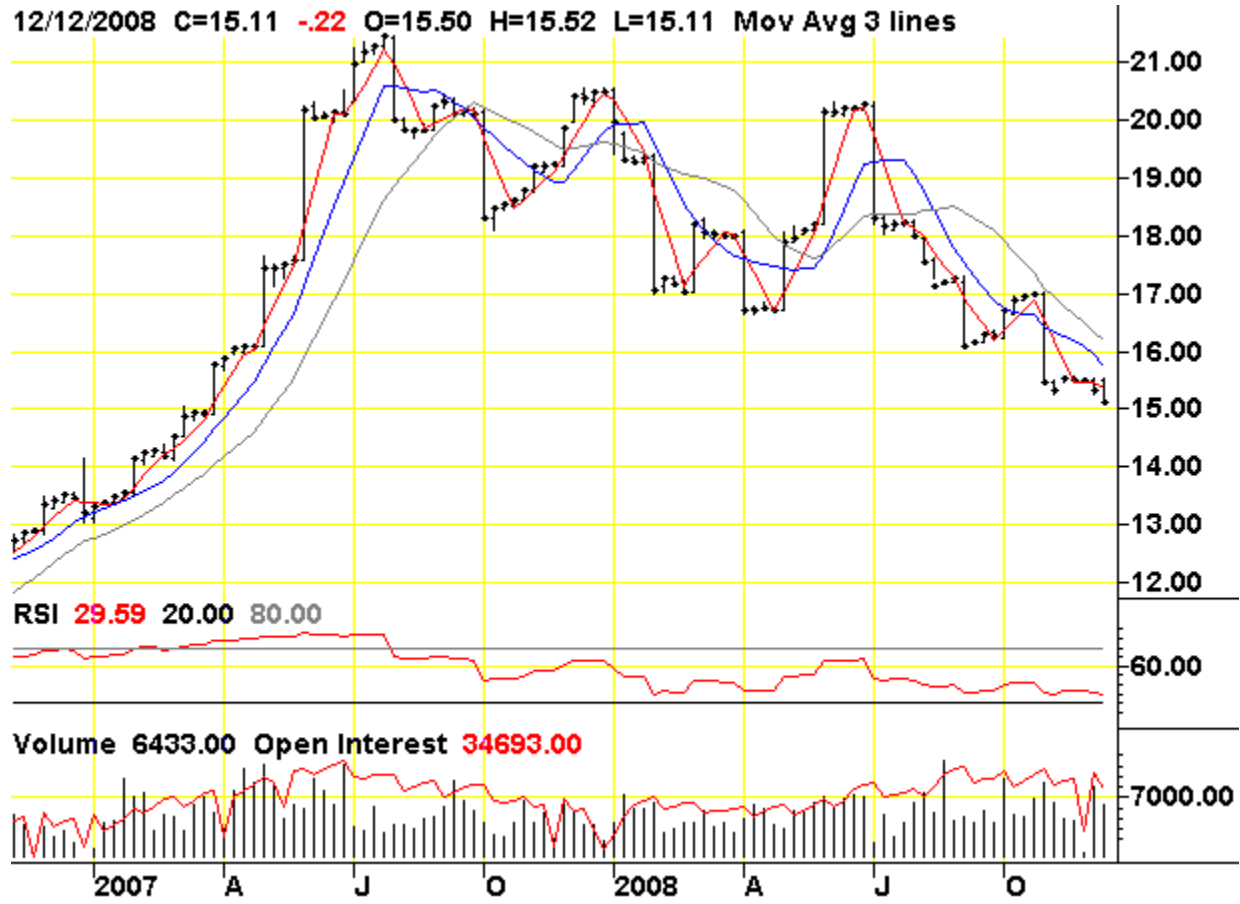

BFP Milk

Created with SuperCharts by Omega Research © 1997

Chart courtesy of TradingCharts.com: <http://futures.tradingcharts.com/>