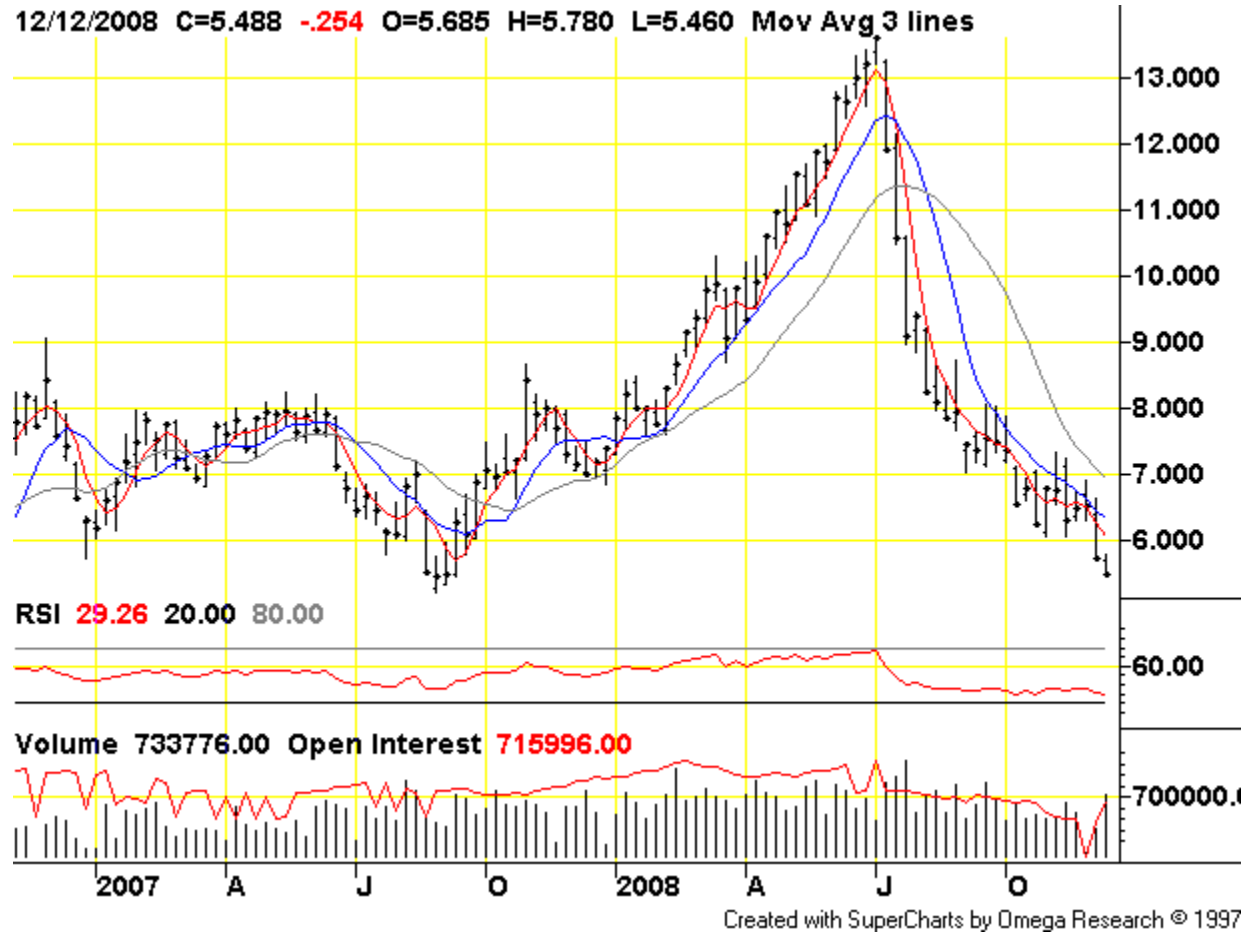

# NYMEX Henry Hub Natural Gas

Chart courtesy of TradingCharts.com: <http://futures.tradingcharts.com/>