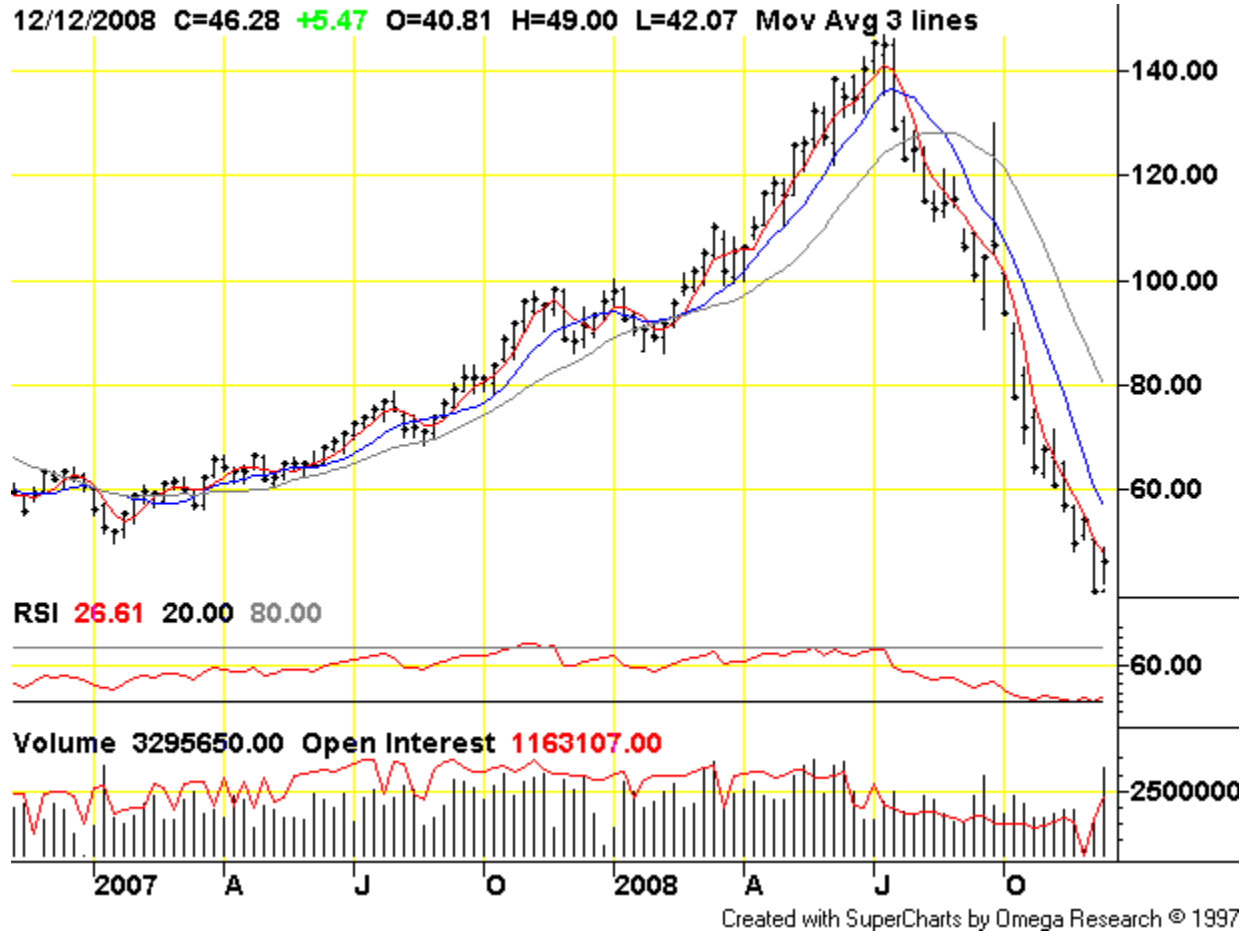

# CME Lean Hogs

Chart courtesy of TradingCharts.com: <http://futures.tradingcharts.com/>

# NYMEX Crude Oil (Light)

Chart courtesy of TradingCharts.com: <http://futures.tradingcharts.com/>