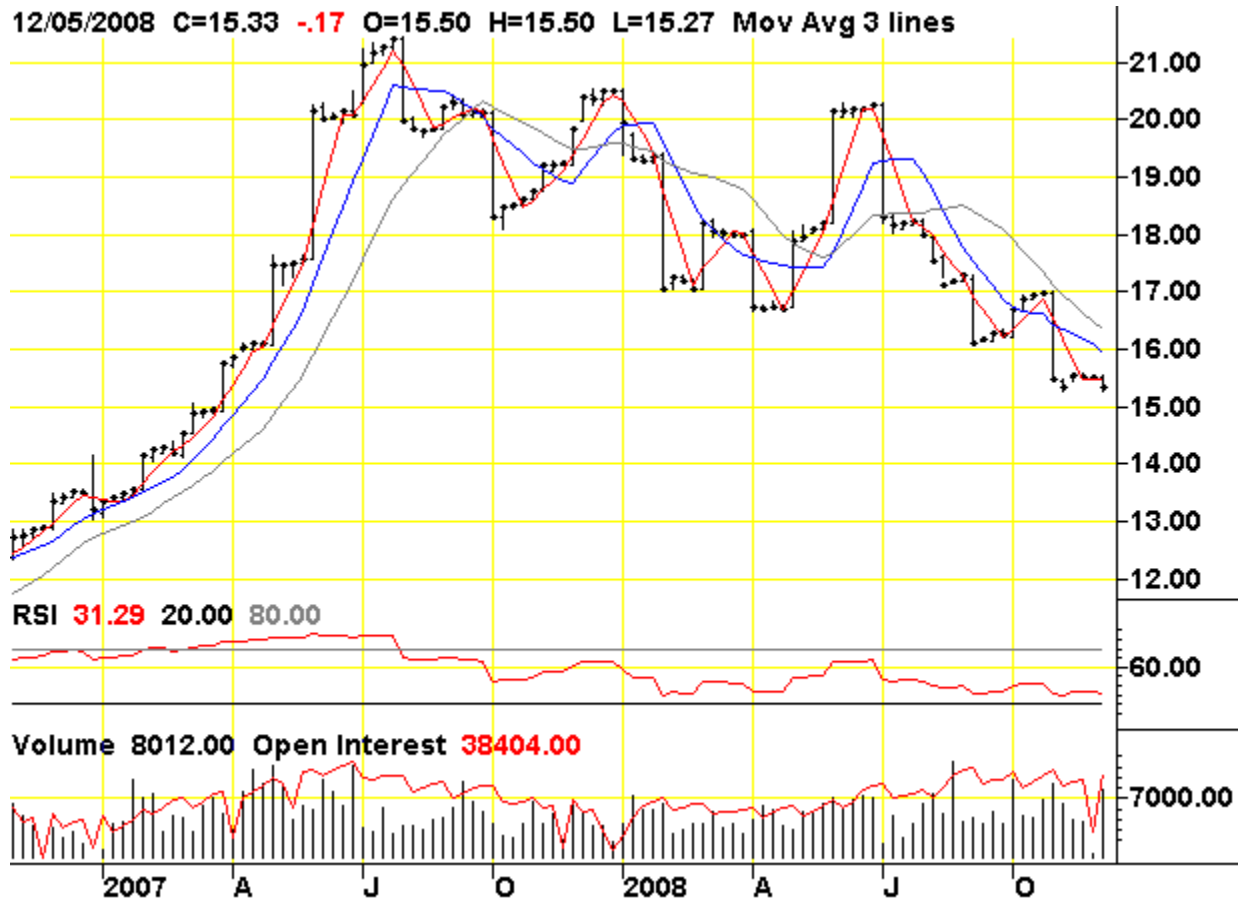

BFP Milk

Created with SuperCharts by Omega Research © 1997

Chart courtesy of TradingCharts.com: <http://futures.tradingcharts.com/>