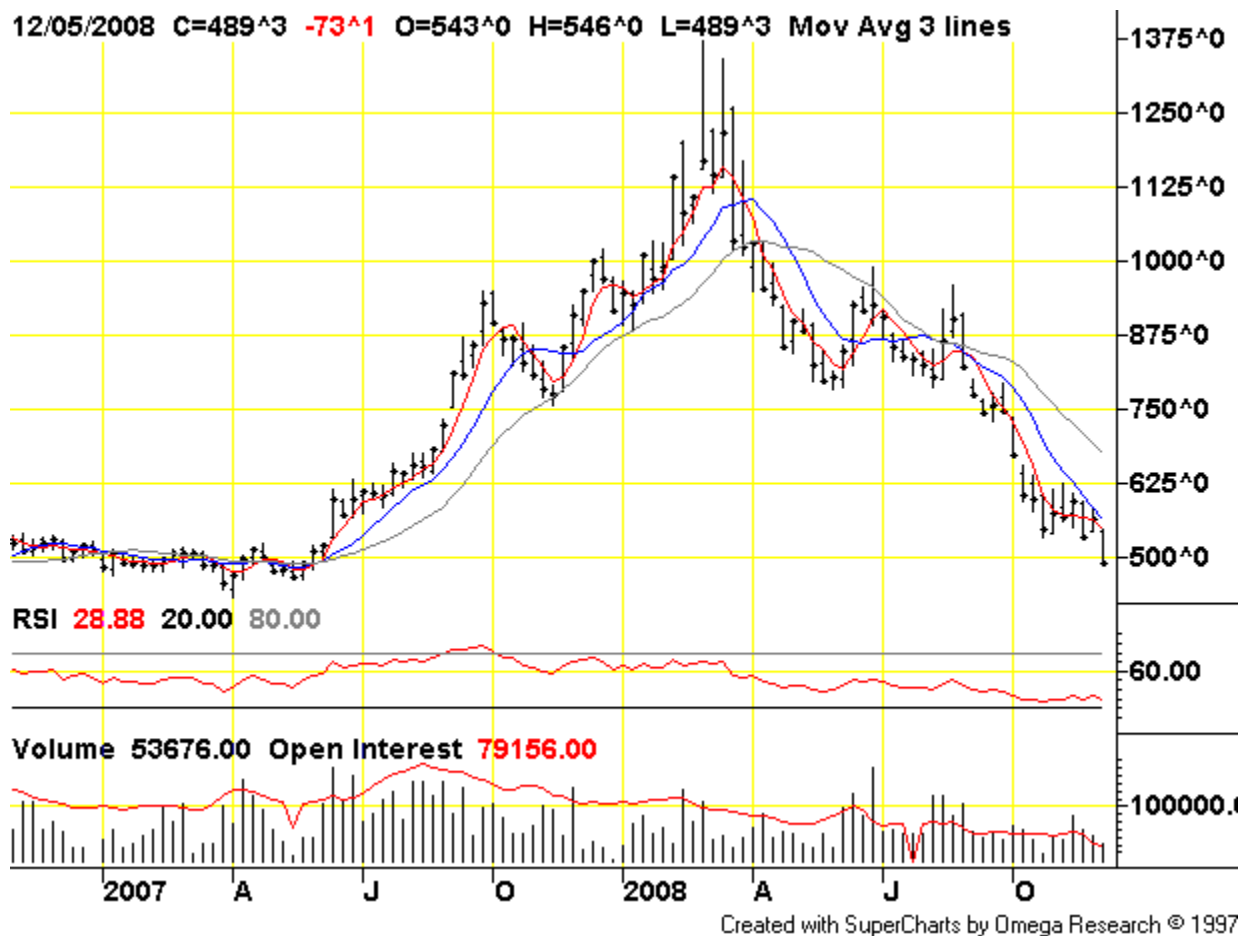

CBOT Wheat

Chart courtesy of TradingCharts.com: <http://futures.tradingcharts.com/>

KCBT Wheat (Kansas)

Chart courtesy of TradingCharts.com: <http://futures.tradingcharts.com/>

CBOT Corn

Chart courtesy of TradingCharts.com: <http://futures.tradingcharts.com/>

CME Live Cattle

Chart courtesy of TradingCharts.com: <http://futures.tradingcharts.com/>

Feeder Cattle

Created with SuperCharts by Omega Research © 1997

Chart courtesy of TradingCharts.com: <http://futures.tradingcharts.com/>