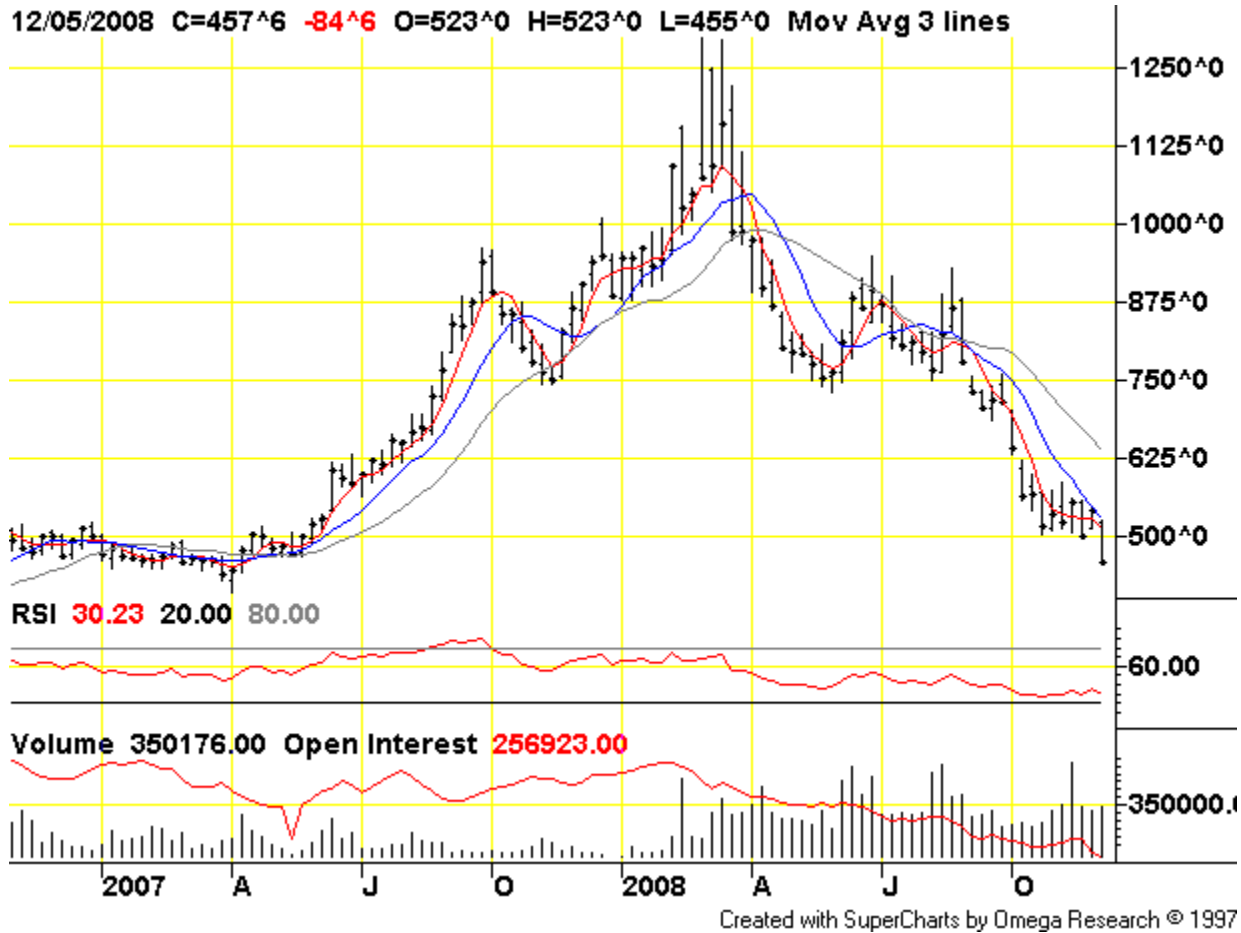

CBOT Wheat

Chart courtesy of TradingCharts.com: <http://futures.tradingcharts.com/>

KCBT Wheat (Kansas)

Chart courtesy of TradingCharts.com: <http://futures.tradingcharts.com/>

CBOT Corn

Chart courtesy of TradingCharts.com: <http://futures.tradingcharts.com/>

CME Live Cattle

Chart courtesy of TradingCharts.com: <http://futures.tradingcharts.com/>

Feeder Cattle

Created with SuperCharts by Omega Research © 1997

Chart courtesy of TradingCharts.com: <http://futures.tradingcharts.com/>