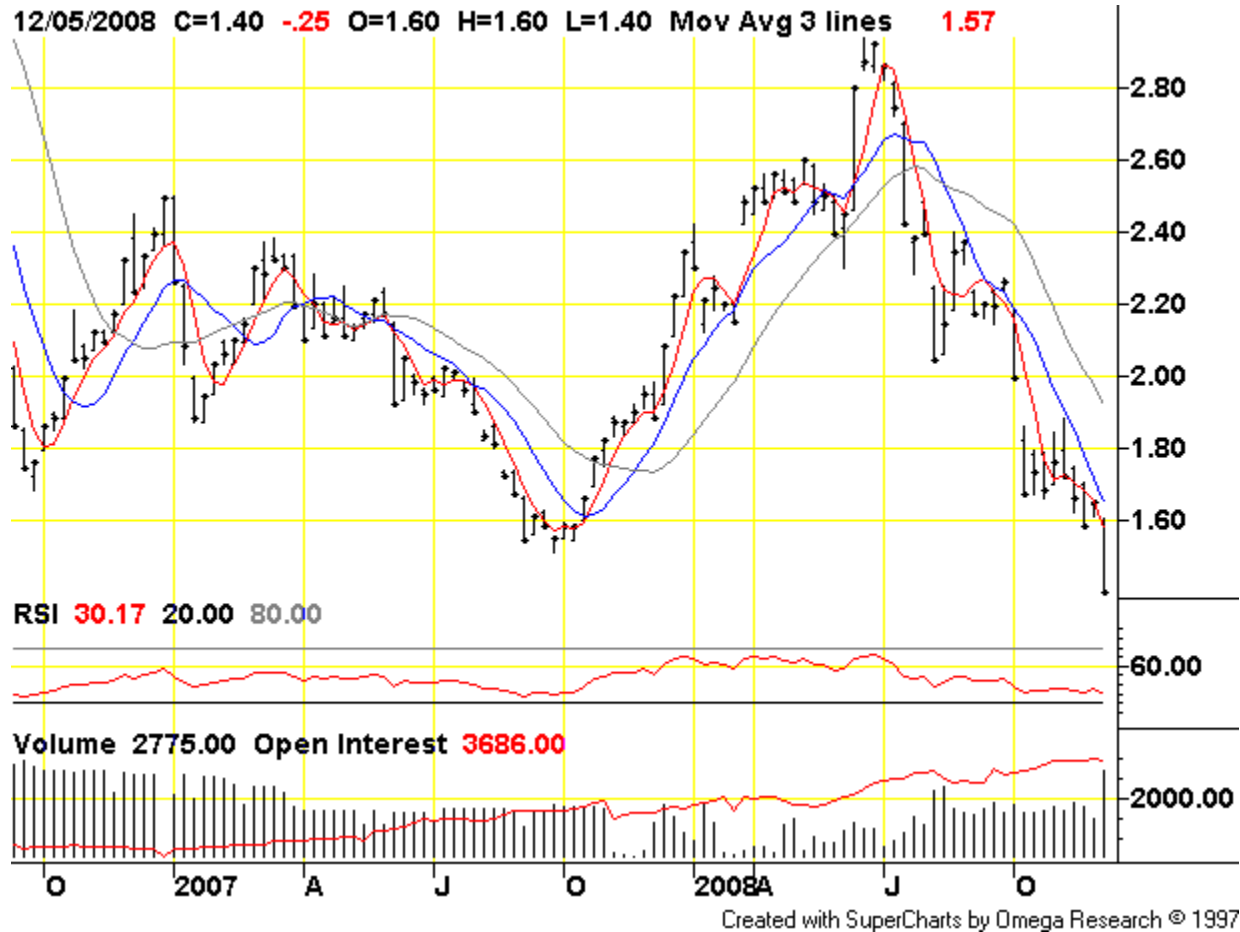

CME Live Cattle

Chart courtesy of TradingCharts.com: <http://futures.tradingcharts.com/>

Feeder Cattle

Created with SuperCharts by Omega Research © 1997

Chart courtesy of TradingCharts.com: <http://futures.tradingcharts.com/>

CME Lean Hogs

Chart courtesy of TradingCharts.com: <http://futures.tradingcharts.com/>

NYMEX Crude Oil (Light)

Chart courtesy of TradingCharts.com: <http://futures.tradingcharts.com/>

CBOT Ethanol

Chart courtesy of TradingCharts.com: <http://futures.tradingcharts.com/>

Nymex Heating Oil

Created with SuperCharts by Omega Research © 1997

Chart courtesy of TradingCharts.com: <http://futures.tradingcharts.com/>

NYMEX Henry Hub Natural Gas

Created with SuperCharts by Omega Research © 1997