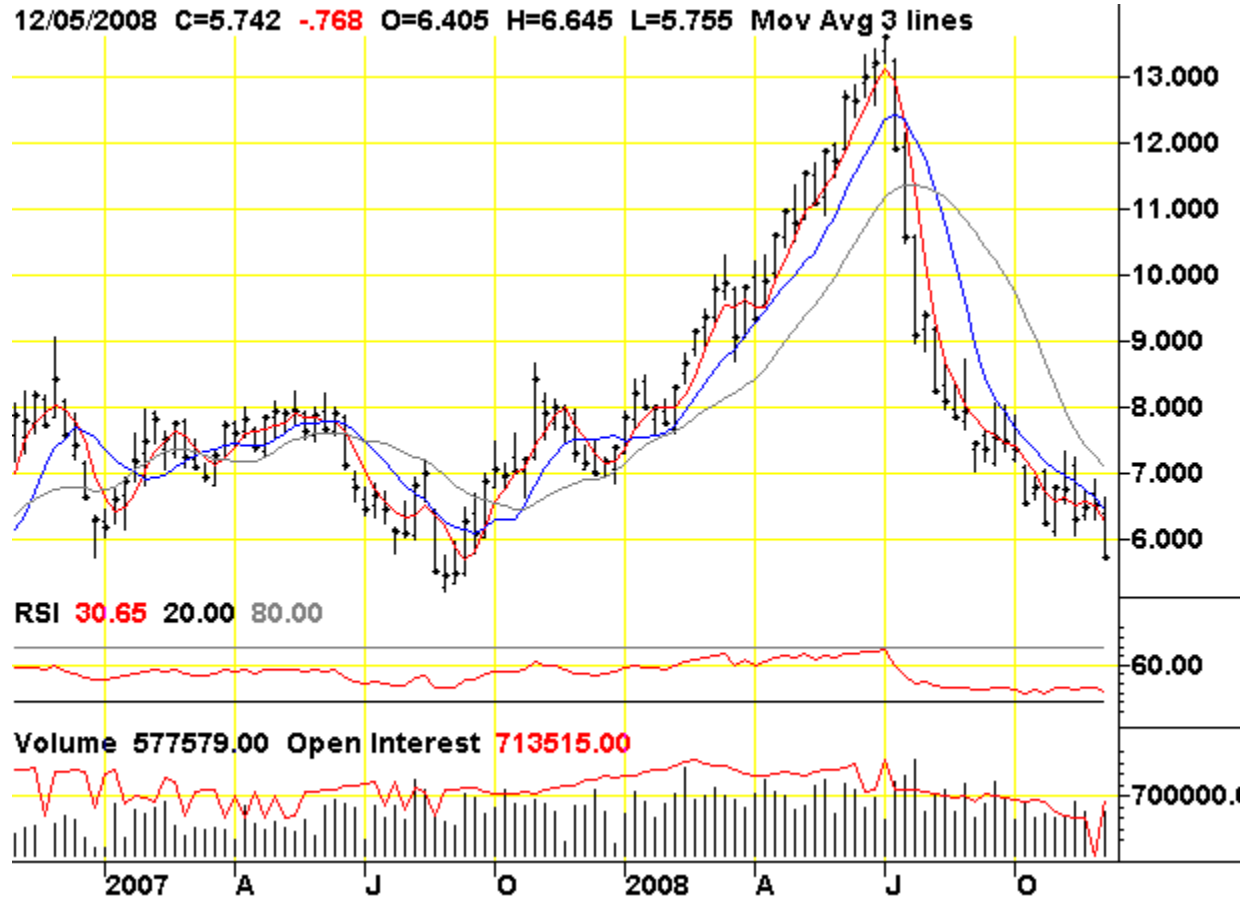

CME Live Cattle

Chart courtesy of TradingCharts.com: <http://futures.tradingcharts.com/>

Feeder Cattle

Created with SuperCharts by Omega Research © 1997

Chart courtesy of TradingCharts.com: <http://futures.tradingcharts.com/>

CME Lean Hogs

Chart courtesy of TradingCharts.com: <http://futures.tradingcharts.com/>

NYMEX Crude Oil (Light)

Chart courtesy of TradingCharts.com: <http://futures.tradingcharts.com/>

CBOT Ethanol

Chart courtesy of TradingCharts.com: <http://futures.tradingcharts.com/>

Nymex Heating Oil

Created with SuperCharts by Omega Research © 1997

Chart courtesy of TradingCharts.com: <http://futures.tradingcharts.com/>

NYMEX Henry Hub Natural Gas

Created with SuperCharts by Omega Research © 1997