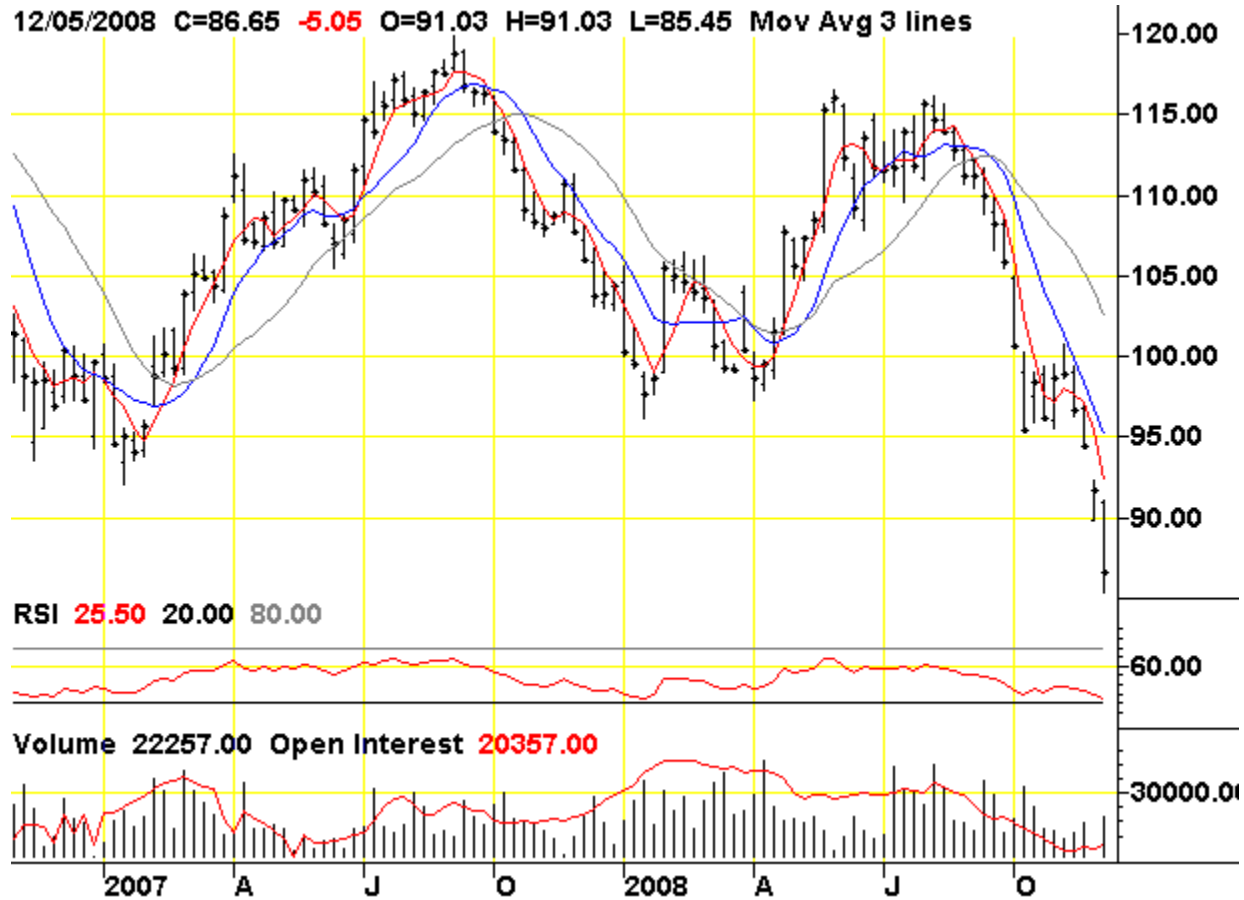

CBOT Rough Rice

Chart courtesy of TradingCharts.com: <http://futures.tradingcharts.com/>

Cotton (CT, ICE [NYBOT])

Chart courtesy of TradingCharts.com: <http://futures.tradingcharts.com/>

CBOT Soybeans

Chart courtesy of TradingCharts.com: <http://futures.tradingcharts.com/>

CBOT Wheat

Chart courtesy of TradingCharts.com: <http://futures.tradingcharts.com/>

KCBT Wheat (Kansas)

Chart courtesy of TradingCharts.com: <http://futures.tradingcharts.com/>

CBOT Corn

Chart courtesy of TradingCharts.com: <http://futures.tradingcharts.com/>

CME Live Cattle

Chart courtesy of TradingCharts.com: <http://futures.tradingcharts.com/>

Feeder Cattle

Created with SuperCharts by Omega Research © 1997

Chart courtesy of TradingCharts.com: <http://futures.tradingcharts.com/>