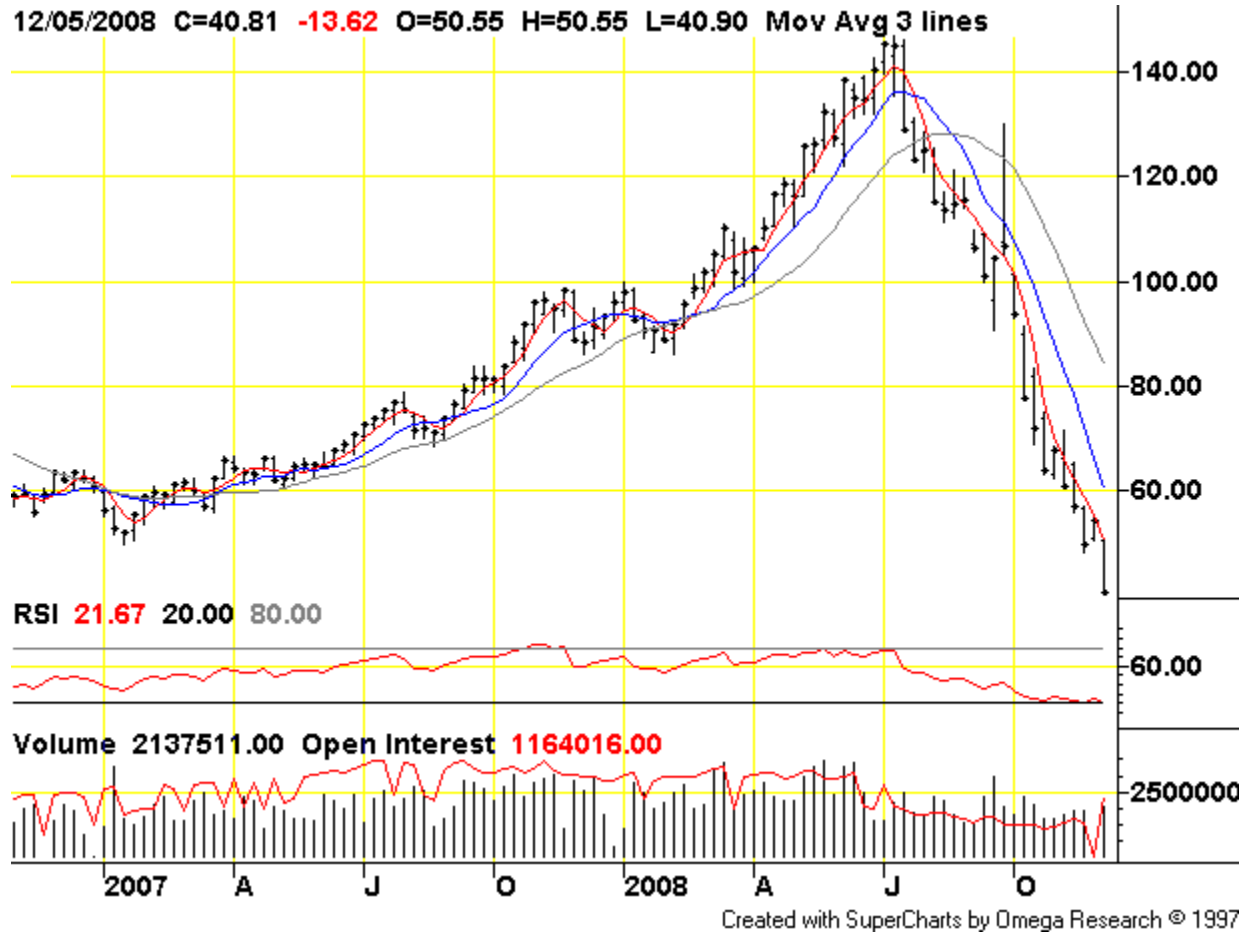

CME Live Cattle

Chart courtesy of TradingCharts.com: <http://futures.tradingcharts.com/>

Feeder Cattle

Created with SuperCharts by Omega Research © 1997

Chart courtesy of TradingCharts.com: <http://futures.tradingcharts.com/>

CME Lean Hogs

Chart courtesy of TradingCharts.com: <http://futures.tradingcharts.com/>

NYMEX Crude Oil (Light)

Chart courtesy of TradingCharts.com: <http://futures.tradingcharts.com/>

CBOT Ethanol

Chart courtesy of TradingCharts.com: <http://futures.tradingcharts.com/>