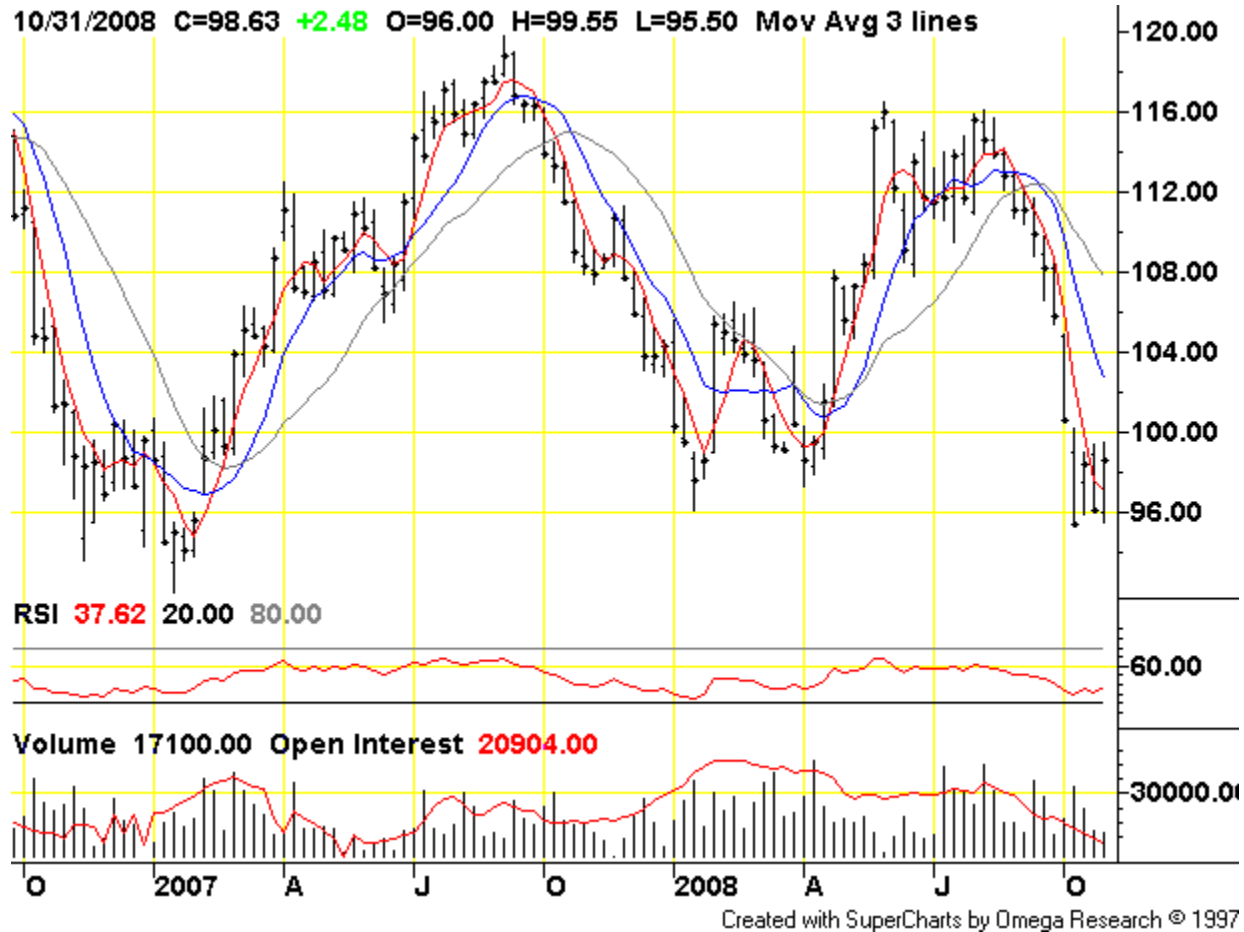

CBOT Wheat

Chart courtesy of TradingCharts.com: <http://futures.tradingcharts.com/>

KCBT Wheat (Kansas)

Created with SuperCharts by Omega Research © 1997

Chart courtesy of TradingCharts.com: <http://futures.tradingcharts.com/>

CBOT Corn

Chart courtesy of TradingCharts.com: <http://futures.tradingcharts.com/>

CME Live Cattle

Chart courtesy of TradingCharts.com: <http://futures.tradingcharts.com/>

Feeder Cattle

Chart courtesy of TradingCharts.com: <http://futures.tradingcharts.com/>

CME Lean Hogs

Chart courtesy of TradingCharts.com: <http://futures.tradingcharts.com/>

NYMEX Crude Oil (Light)

Chart courtesy of TradingCharts.com: <http://futures.tradingcharts.com/>

CBOT Ethanol

Chart courtesy of TradingCharts.com: <http://futures.tradingcharts.com/>