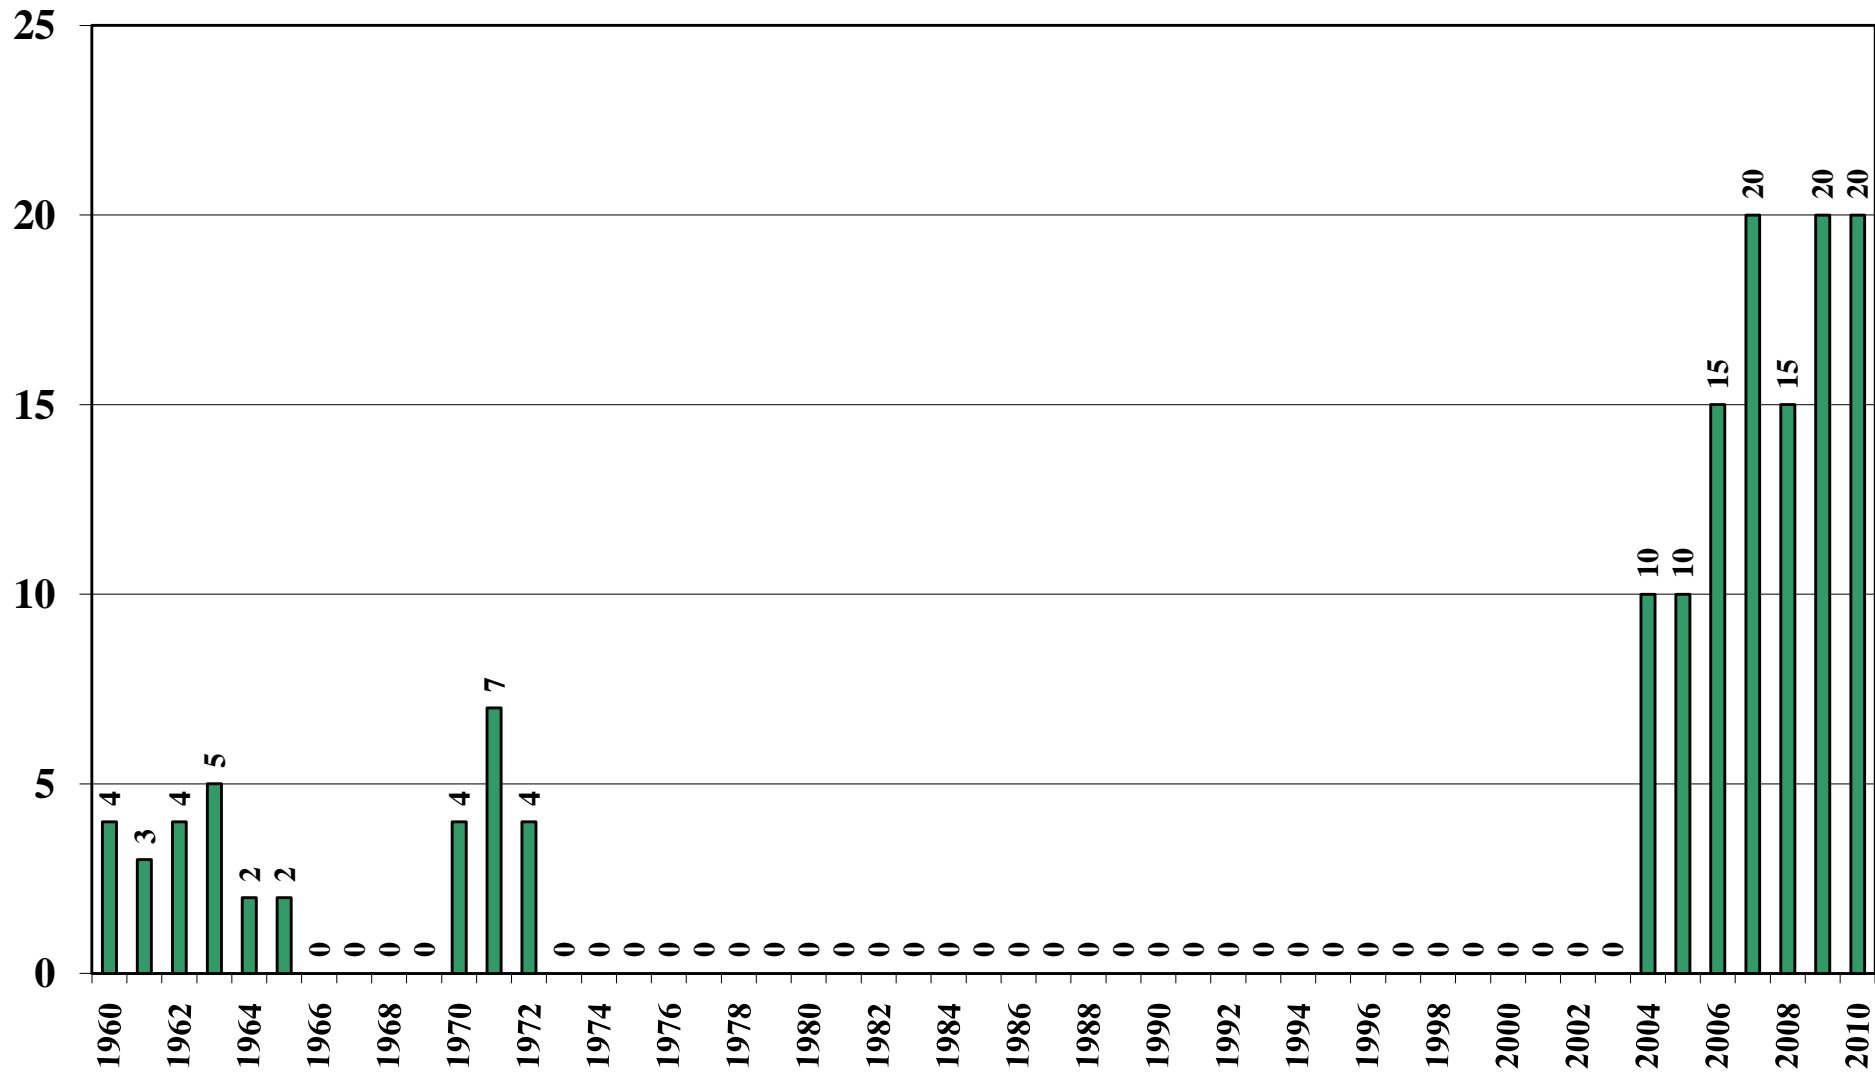

United Republic of Tanzania Rice Milled Production (1,000 Metric Tons) 1960/61 – 2010/11

Source: [USDA Foreign Agricultural Service](#)

October 29, 2010

United Republic of Tanzania Rice Jan-Dec Imports (1,000 Metric Tons) 1960/61 – 2010/11

Source: USDA Foreign Agricultural Service

October 29, 2010

United Republic of Tanzania Rice Jan-Dec Exports (1,000 Metric Tons) 1960/61 – 2010/11

Source: [USDA Foreign Agricultural Service](#)

October 29, 2010