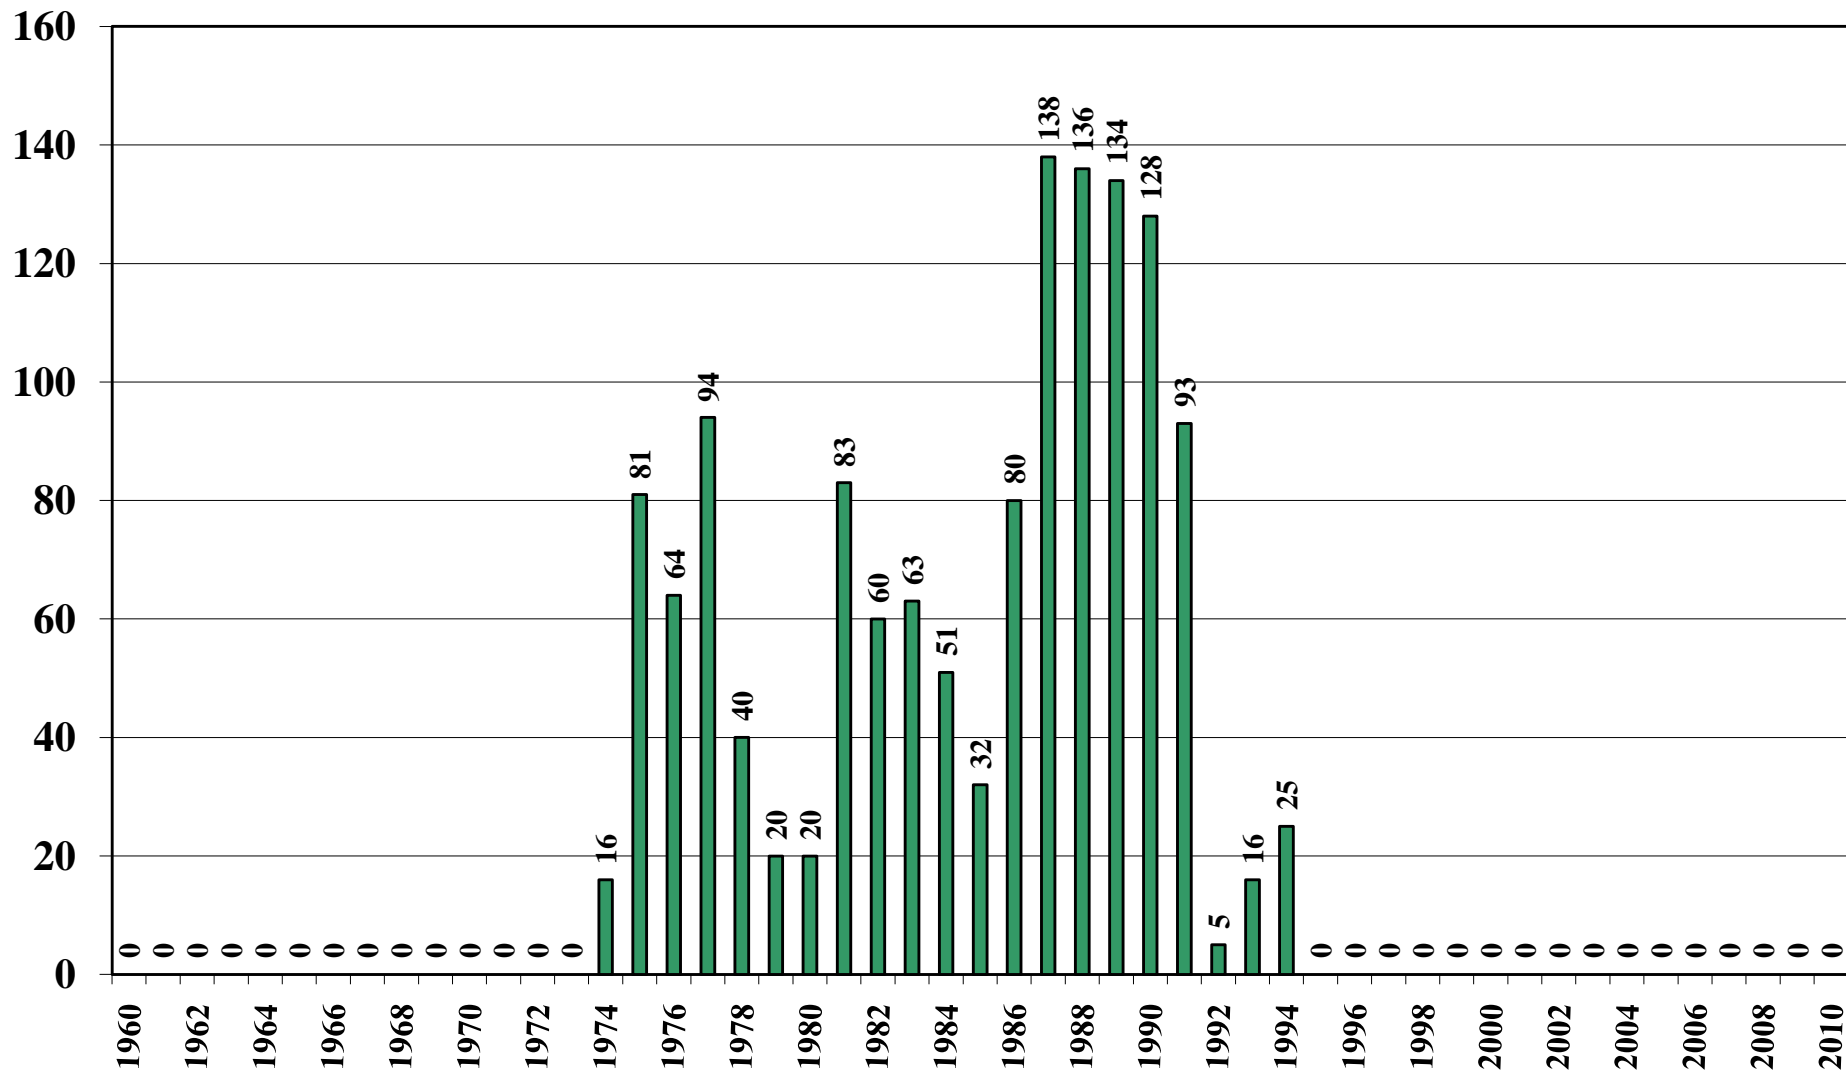

United Republic of Tanzania Rice Ending Stocks (1,000 Metric Tons) 1960/61 – 2010/11

Source: [USDA Foreign Agricultural Service](#)

October 29, 2010