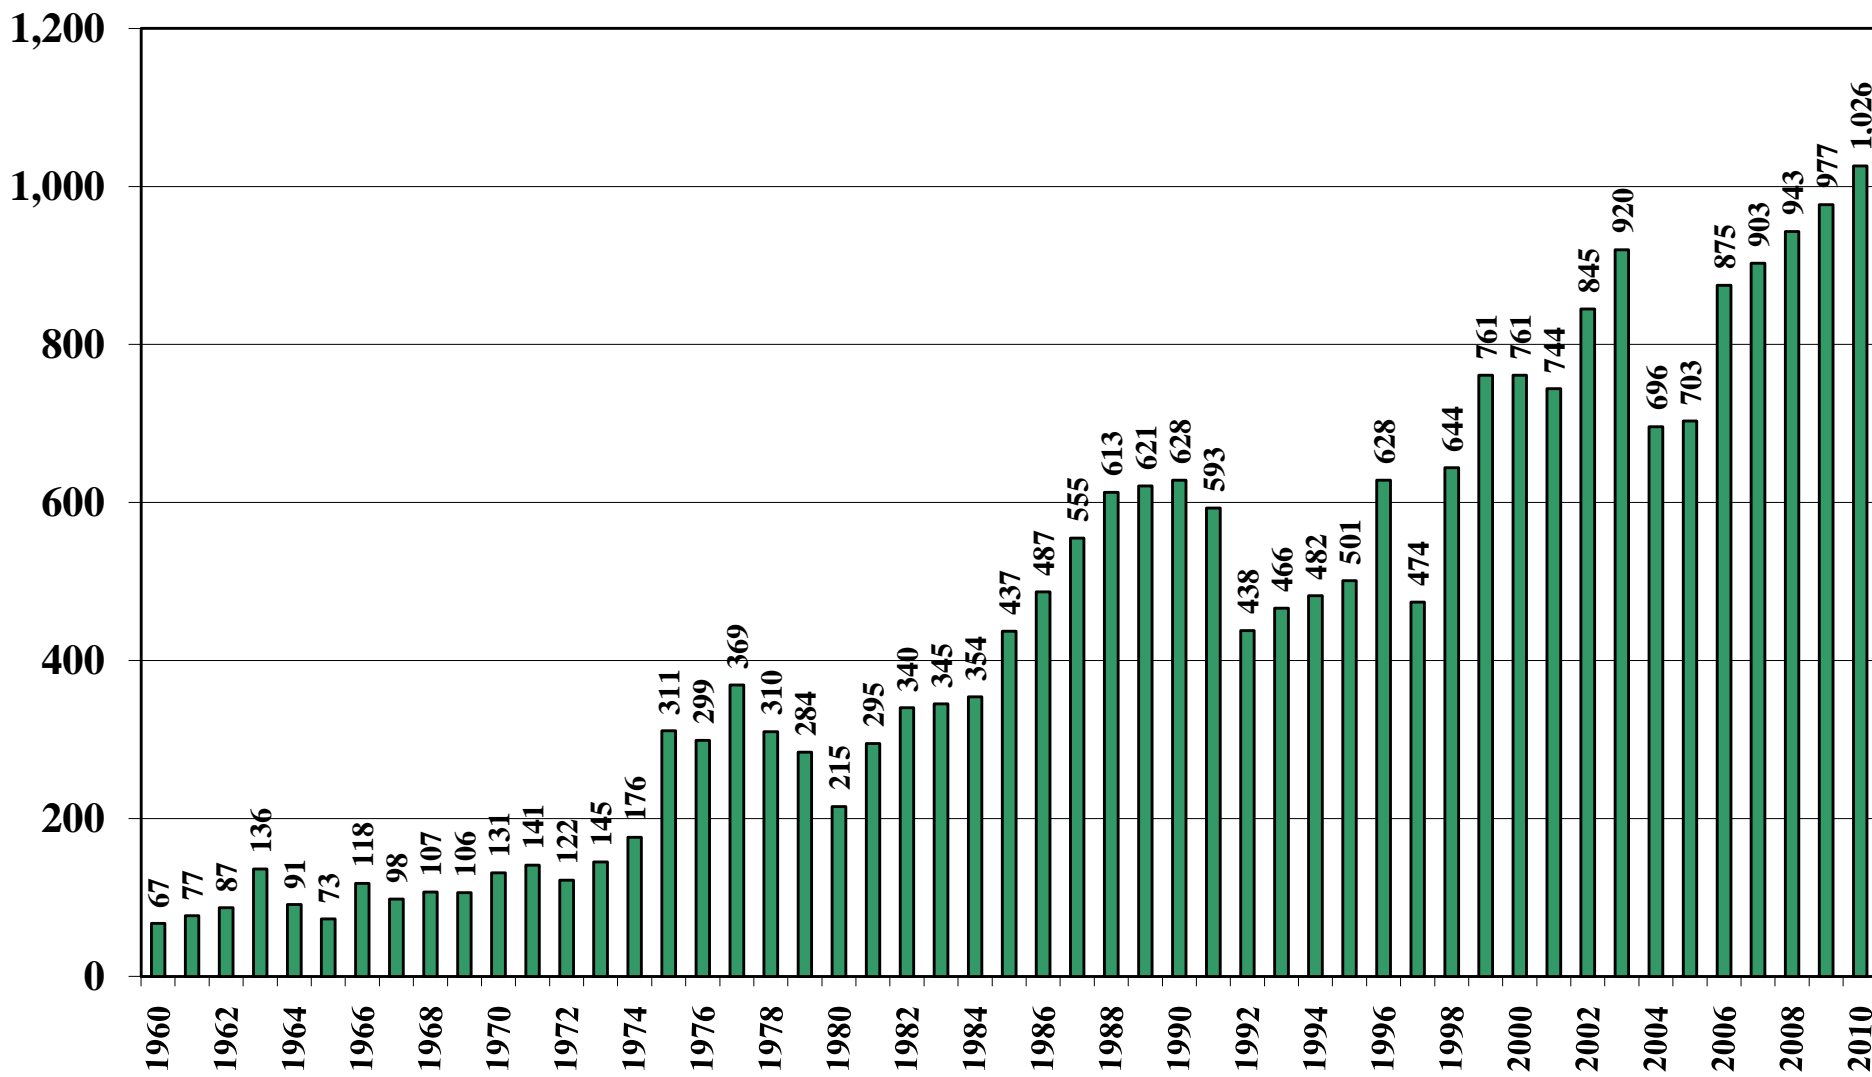

United Republic of Tanzania Rice Milled Production (1,000 Metric Tons) 1960/61 – 2010/11

Source: [USDA Foreign Agricultural Service](#)

October 29, 2010

United Republic of Tanzania Rice Jan-Dec Imports (1,000 Metric Tons) 1960/61 – 2010/11

Source: USDA Foreign Agricultural Service

October 29, 2010

United Republic of Tanzania Rice Jan-Dec Exports (1,000 Metric Tons) 1960/61 – 2010/11

Source: [USDA Foreign Agricultural Service](#)

October 29, 2010

United Republic of Tanzania Rice Total Domestic Consumption (1,000 Metric Tons) 1960/61 – 2010/11

Source: [USDA Foreign Agricultural Service](#)

October 29, 2010

United Republic of Tanzania Rice Total Distribution (1,000 Metric Tons) 1960/61 – 2010/11