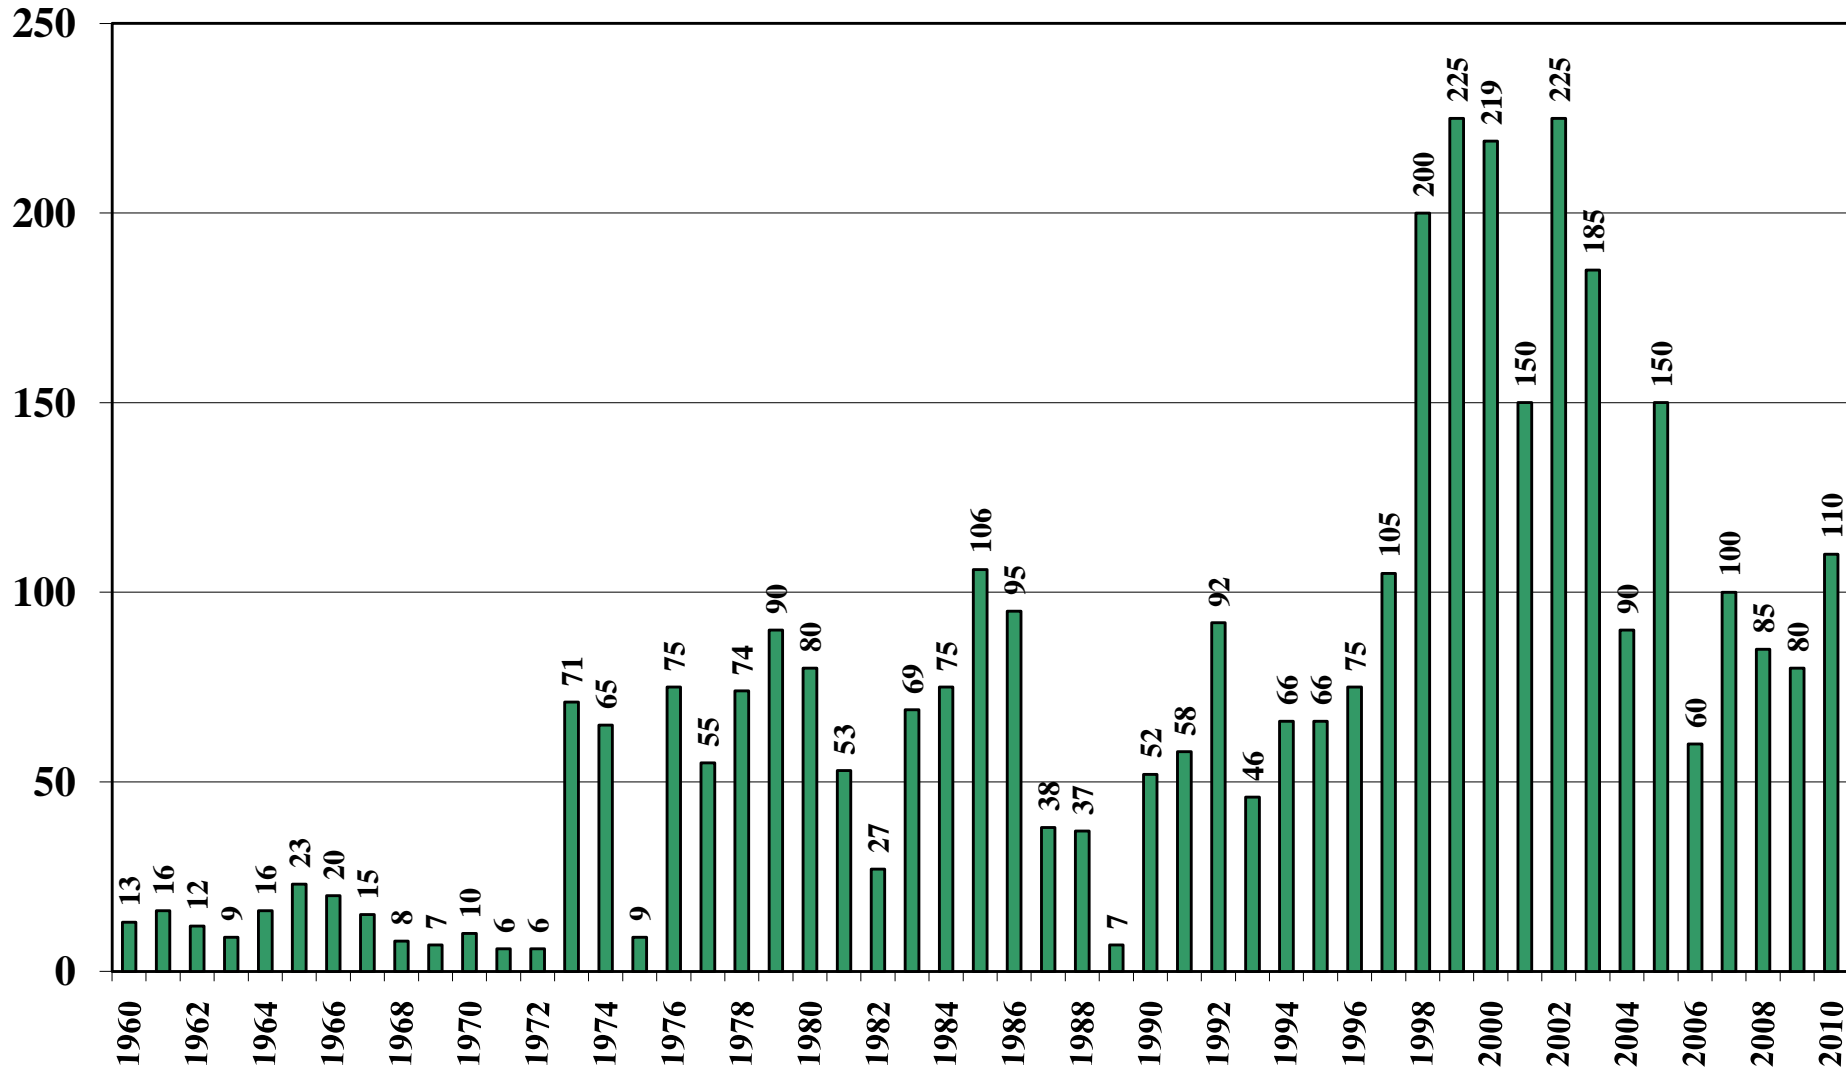

United Republic of Tanzania

USDA Supply and Demand Estimates

October 29, 2010

United Republic of Tanzania Rice Acreage Harvested 1960/61 – 2010/11

Source: [USDA Foreign Agricultural Service](#)

October 29, 2010

United Republic of Tanzania Rice Milled Production (1,000 Metric Tons) 1960/61 – 2010/11

Source: [USDA Foreign Agricultural Service](#)

October 29, 2010

United Republic of Tanzania Rice Jan-Dec Imports (1,000 Metric Tons) 1960/61 – 2010/11

Source: USDA Foreign Agricultural Service

October 29, 2010

United Republic of Tanzania Rice Jan-Dec Exports (1,000 Metric Tons) 1960/61 – 2010/11

Source: [USDA Foreign Agricultural Service](#)

October 29, 2010