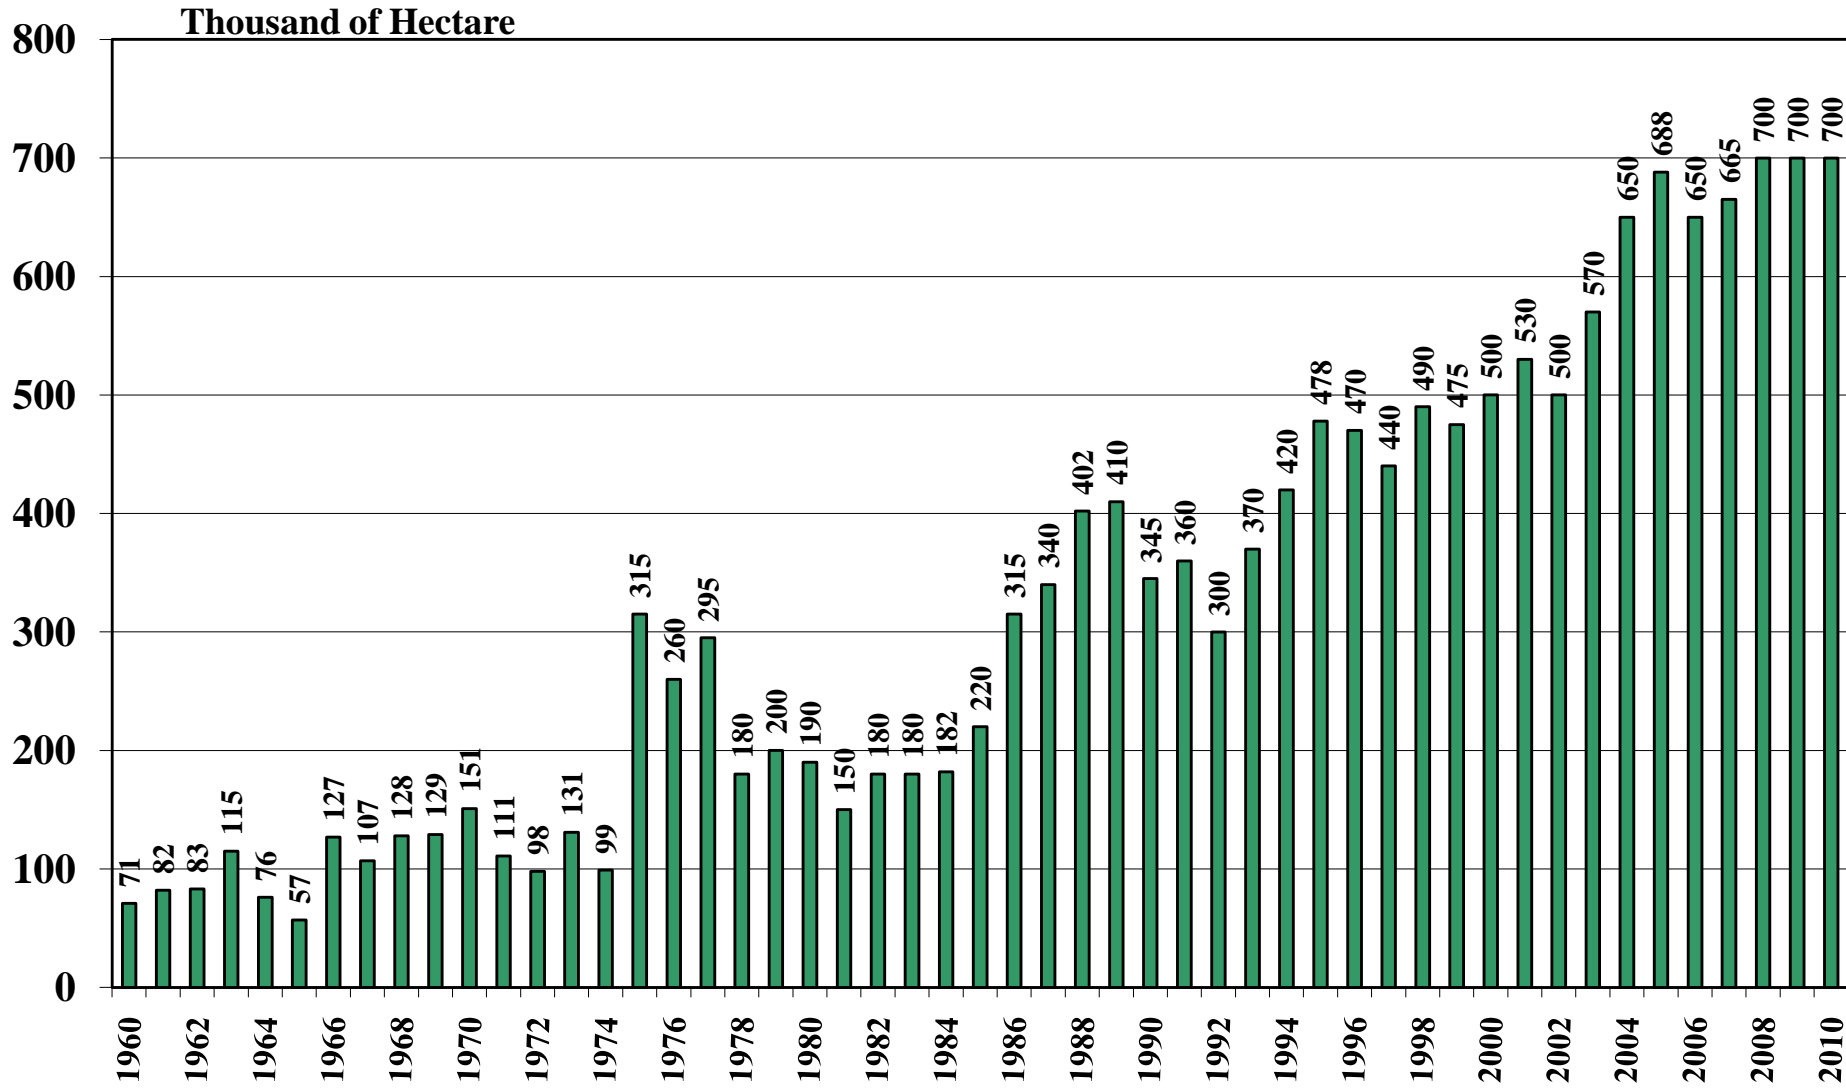

United Republic of Tanzania

USDA Supply and Demand Estimates

October 29, 2010

United Republic of Tanzania Rice Acreage Harvested 1960/61 – 2010/11

Source: [USDA Foreign Agricultural Service](#)

October 29, 2010

United Republic of Tanzania Rice Milled Production (1,000 Metric Tons) 1960/61 – 2010/11

Source: [USDA Foreign Agricultural Service](#)

October 29, 2010

United Republic of Tanzania Rice Jan-Dec Imports (1,000 Metric Tons) 1960/61 – 2010/11

Source: USDA Foreign Agricultural Service

October 29, 2010

United Republic of Tanzania Rice Jan-Dec Exports (1,000 Metric Tons) 1960/61 – 2010/11

Source: [USDA Foreign Agricultural Service](#)

October 29, 2010

United Republic of Tanzania Rice Total Domestic Consumption (1,000 Metric Tons) 1960/61 – 2010/11

Source: [USDA Foreign Agricultural Service](#)

October 29, 2010

United Republic of Tanzania Rice Total Distribution (1,000 Metric Tons) 1960/61 – 2010/11