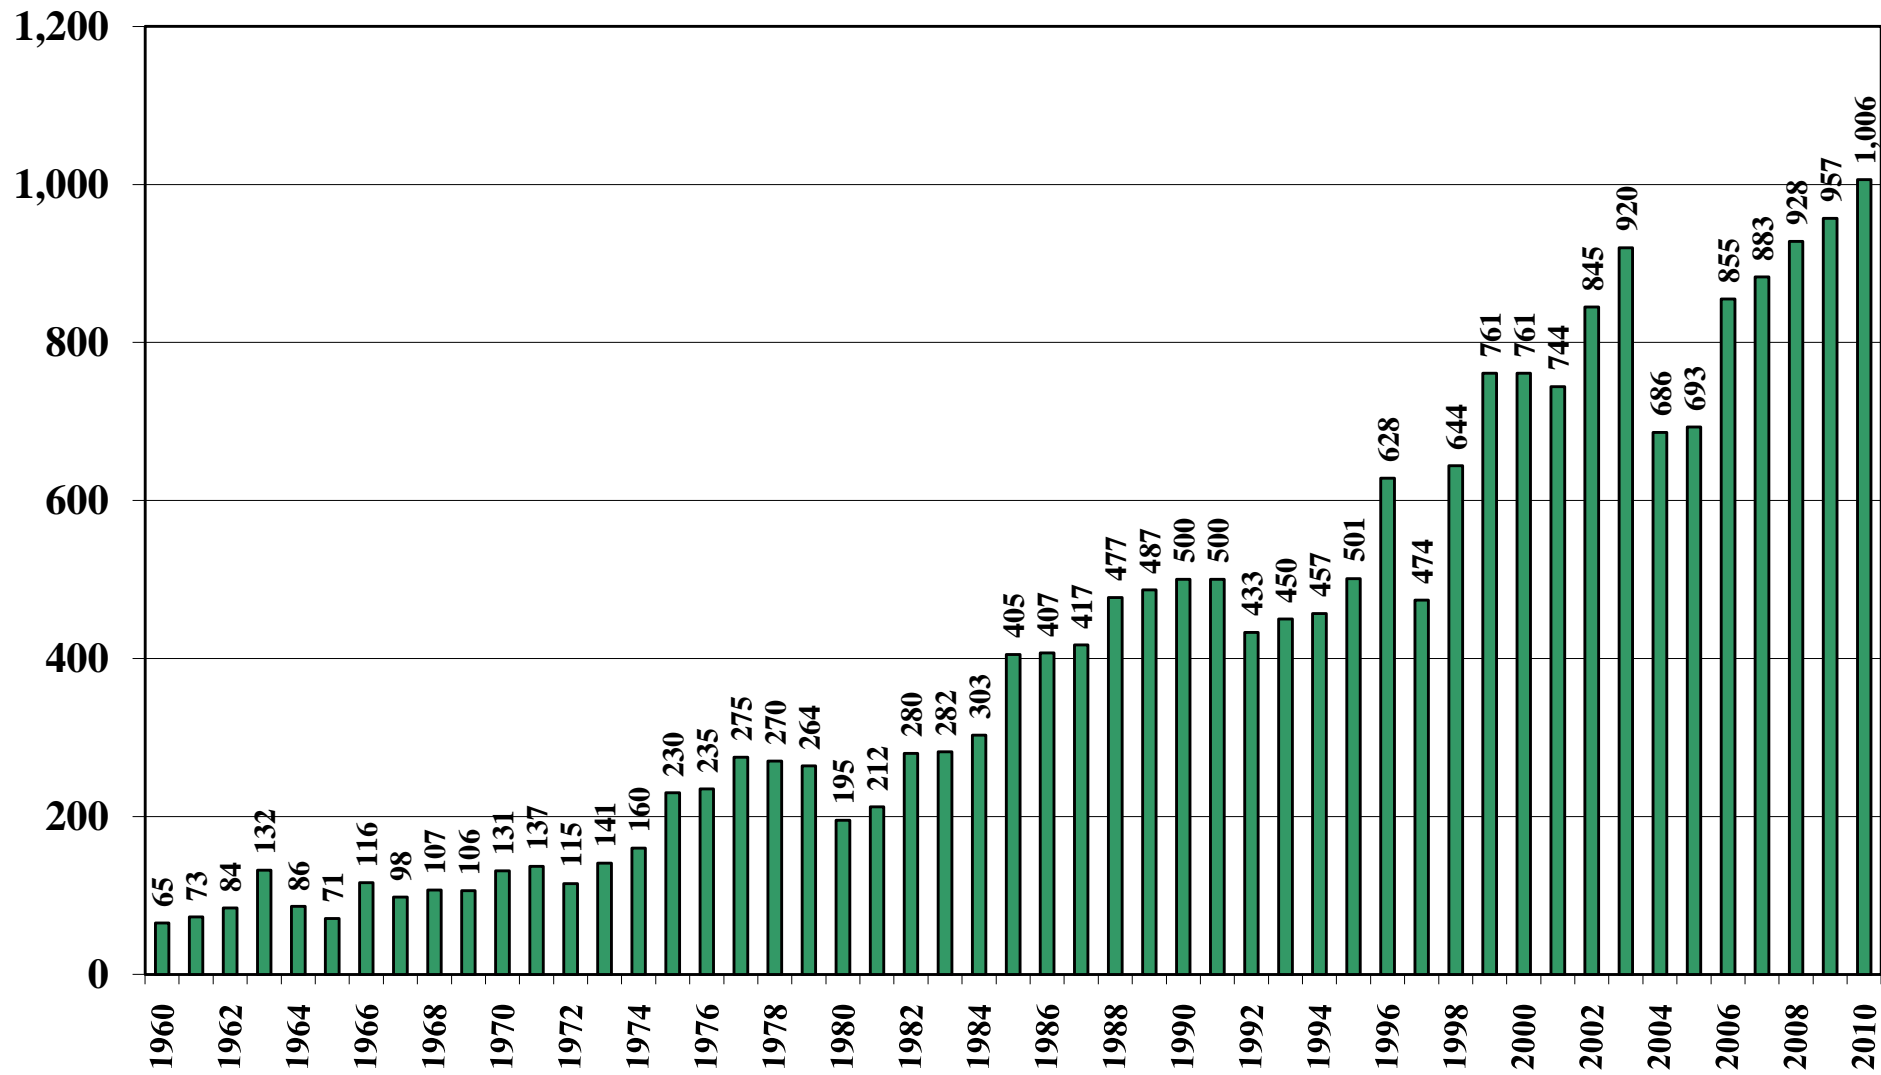

United Republic of Tanzania Rice Milled Production (1,000 Metric Tons) 1960/61 – 2010/11

Source: [USDA Foreign Agricultural Service](#)

October 29, 2010

United Republic of Tanzania Rice Jan-Dec Imports (1,000 Metric Tons) 1960/61 – 2010/11

Source: USDA Foreign Agricultural Service

October 29, 2010

United Republic of Tanzania Rice Jan-Dec Exports (1,000 Metric Tons) 1960/61 – 2010/11

Source: [USDA Foreign Agricultural Service](#)

October 29, 2010

United Republic of Tanzania Rice Total Domestic Consumption (1,000 Metric Tons) 1960/61 – 2010/11

Source: [USDA Foreign Agricultural Service](#)

October 29, 2010

United Republic of Tanzania Rice Total Distribution (1,000 Metric Tons) 1960/61 – 2010/11