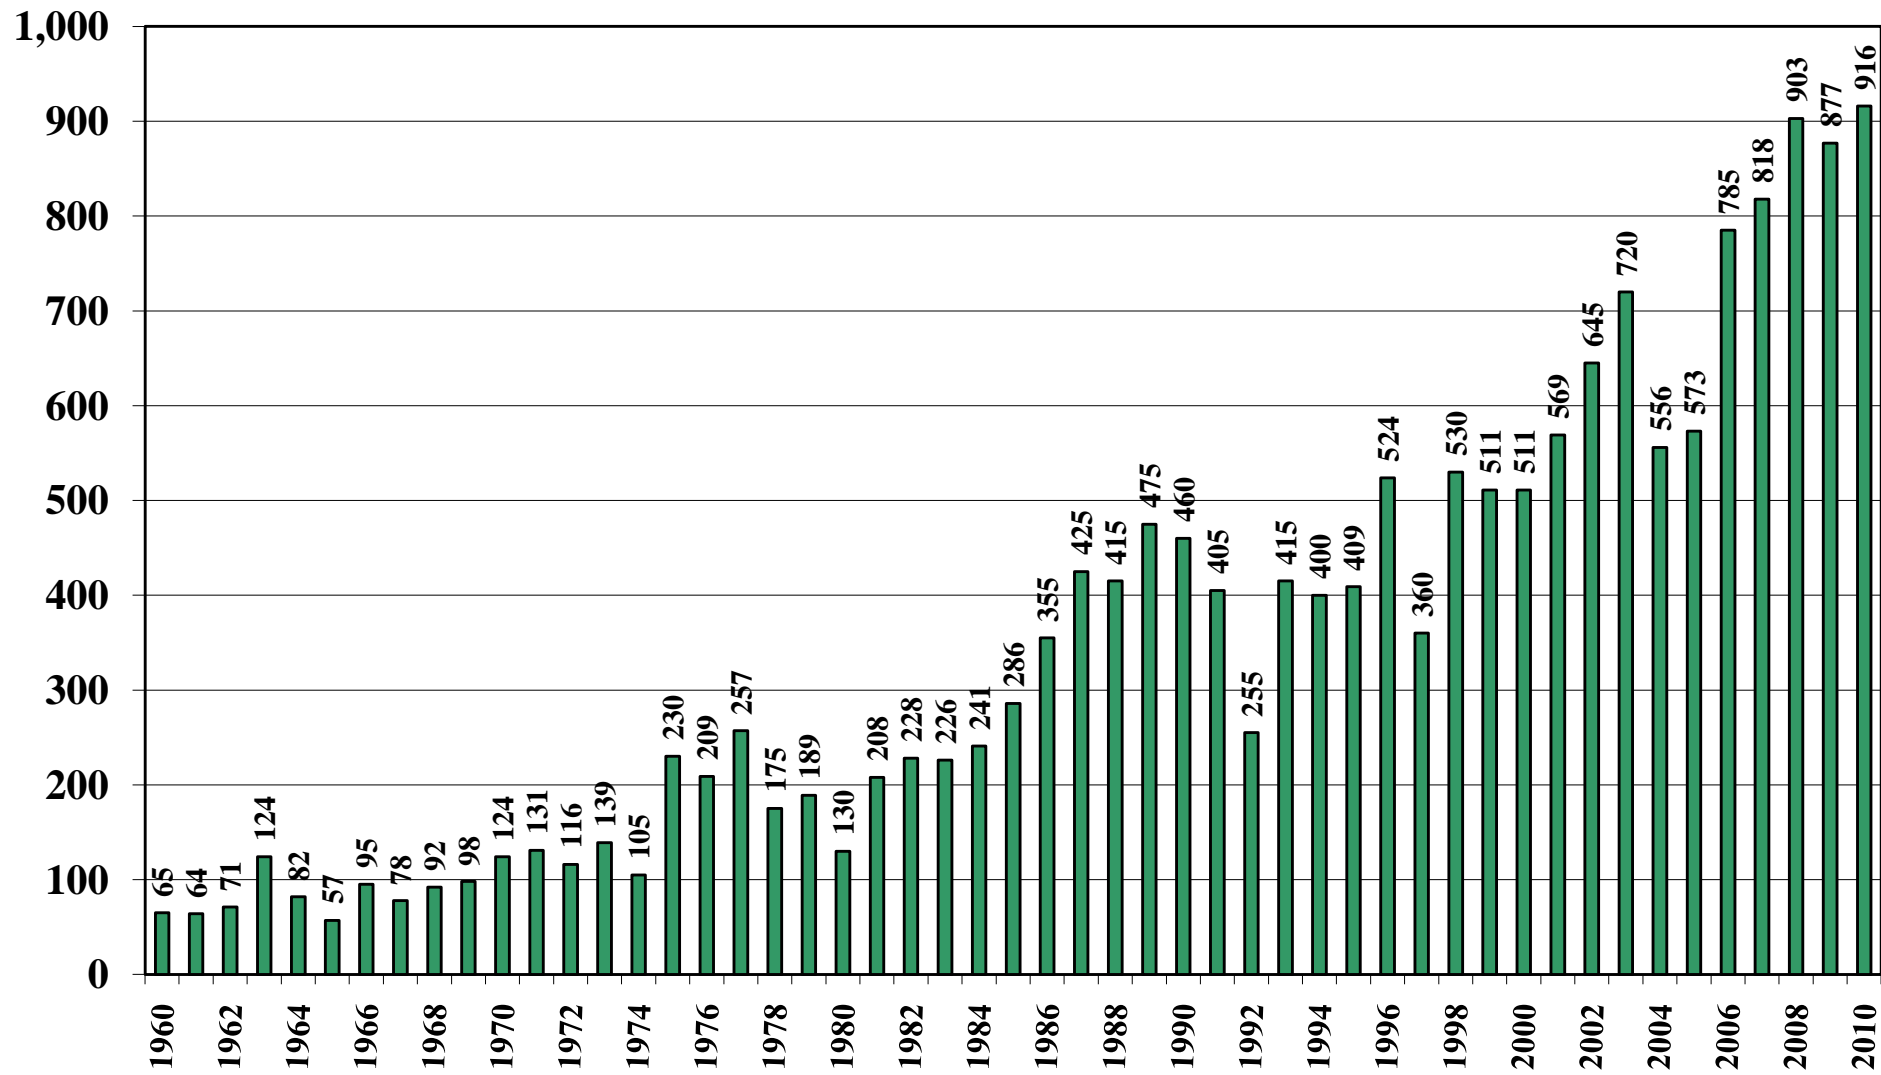

United Republic of Tanzania

USDA Supply and Demand Estimates

October 29, 2010

United Republic of Tanzania Rice Acreage Harvested 1960/61 – 2010/11

Source: [USDA Foreign Agricultural Service](#)

October 29, 2010

United Republic of Tanzania Rice Milled Production (1,000 Metric Tons) 1960/61 – 2010/11

Source: [USDA Foreign Agricultural Service](#)

October 29, 2010

United Republic of Tanzania Rice Jan-Dec Imports (1,000 Metric Tons) 1960/61 – 2010/11

Source: USDA Foreign Agricultural Service

October 29, 2010

United Republic of Tanzania Rice Jan-Dec Exports (1,000 Metric Tons) 1960/61 – 2010/11

Source: [USDA Foreign Agricultural Service](#)

October 29, 2010

United Republic of Tanzania Rice Total Domestic Consumption (1,000 Metric Tons) 1960/61 – 2010/11

Source: [USDA Foreign Agricultural Service](#)

October 29, 2010

United Republic of Tanzania Rice Total Distribution (1,000 Metric Tons) 1960/61 – 2010/11