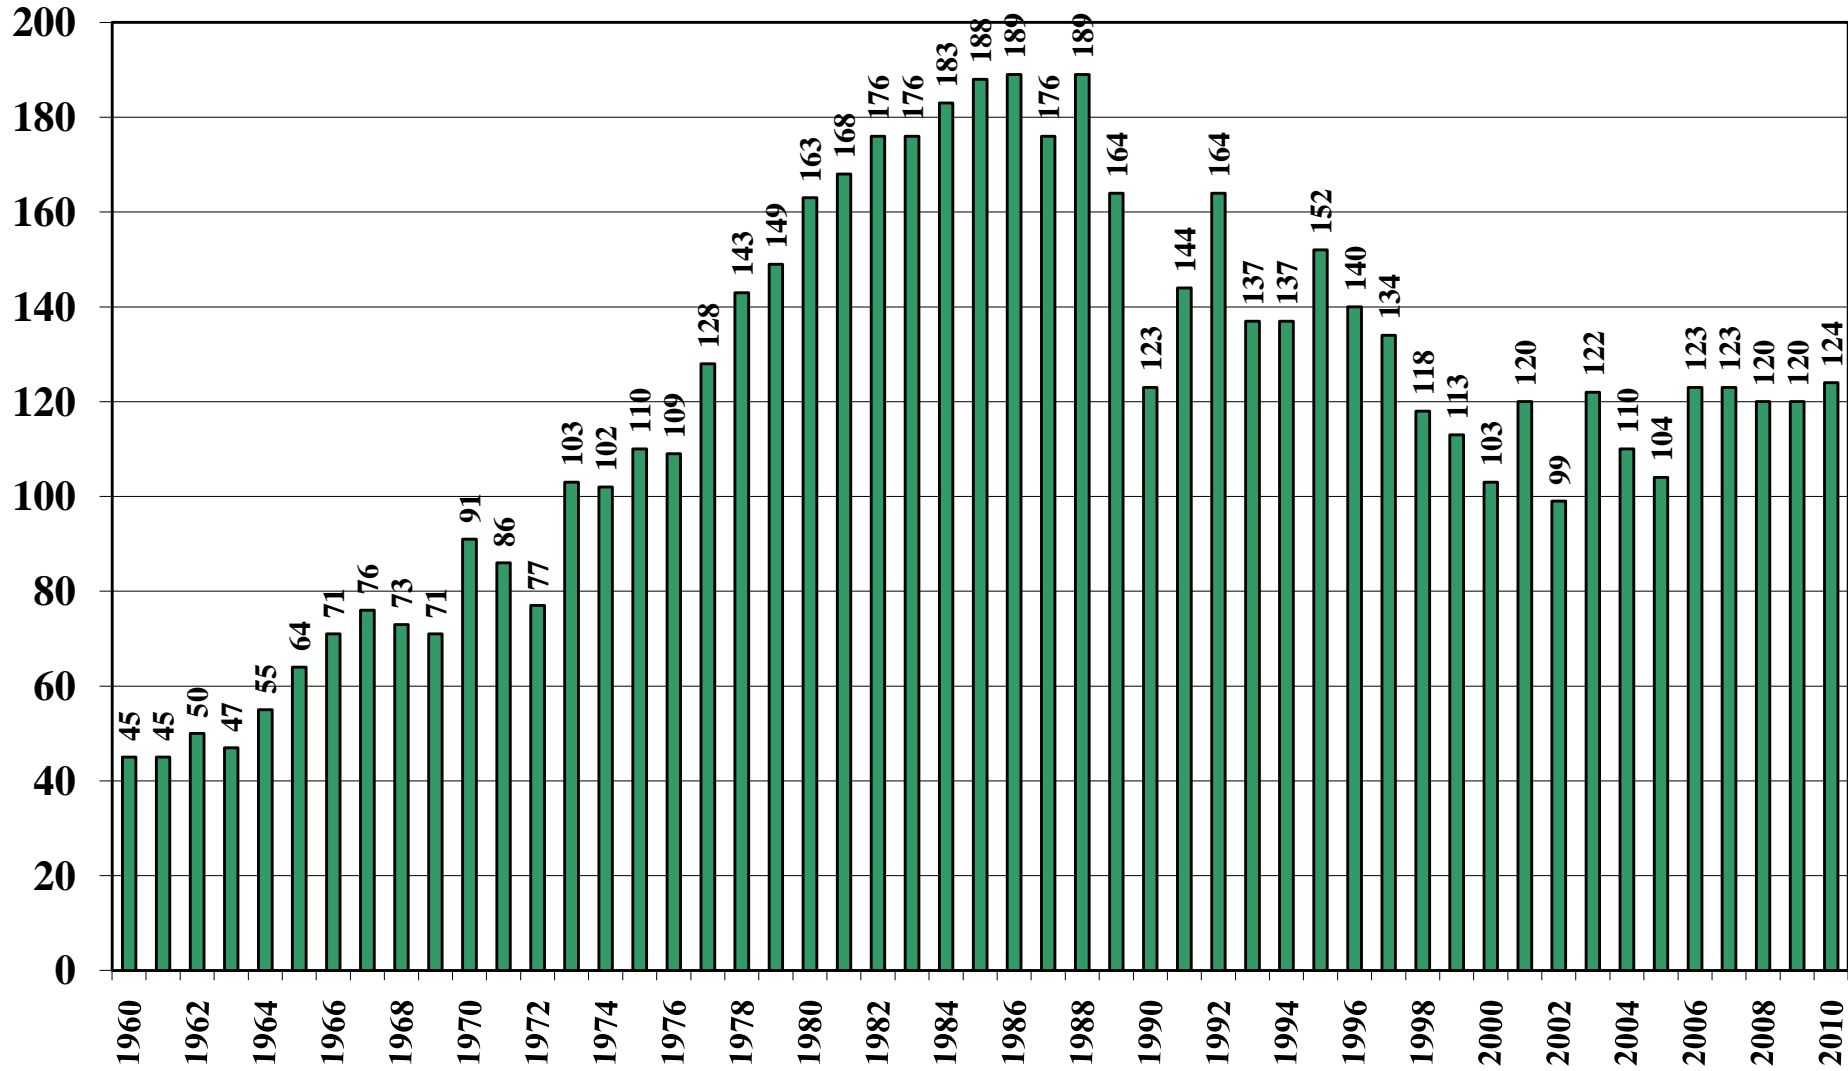

Suriname

USDA Supply and Demand Estimates

October 29, 2010

Suriname Rice Acreage Harvested 1960/61 – 2010/11

Source: [USDA Foreign Agricultural Service](#)

Suriname Rice Milled Production (1,000 Metric Tons) 1960/61 – 2010/11

Source: [USDA Foreign Agricultural Service](#)

October 29, 2010

Suriname Rice Jan-Dec Imports (1,000 Metric Tons) 1960/61 – 2010/11

Source: [USDA Foreign Agricultural Service](#)

October 29, 2010

Suriname Rice Jan-Dec Exports (1,000 Metric Tons) 1960/61 – 2010/11

Source: [USDA Foreign Agricultural Service](#)

October 29, 2010

Suriname Rice Total Domestic Consumption (1,000 Metric Tons) 1960/61 – 2010/11

Source: [USDA Foreign Agricultural Service](#)

October 29, 2010