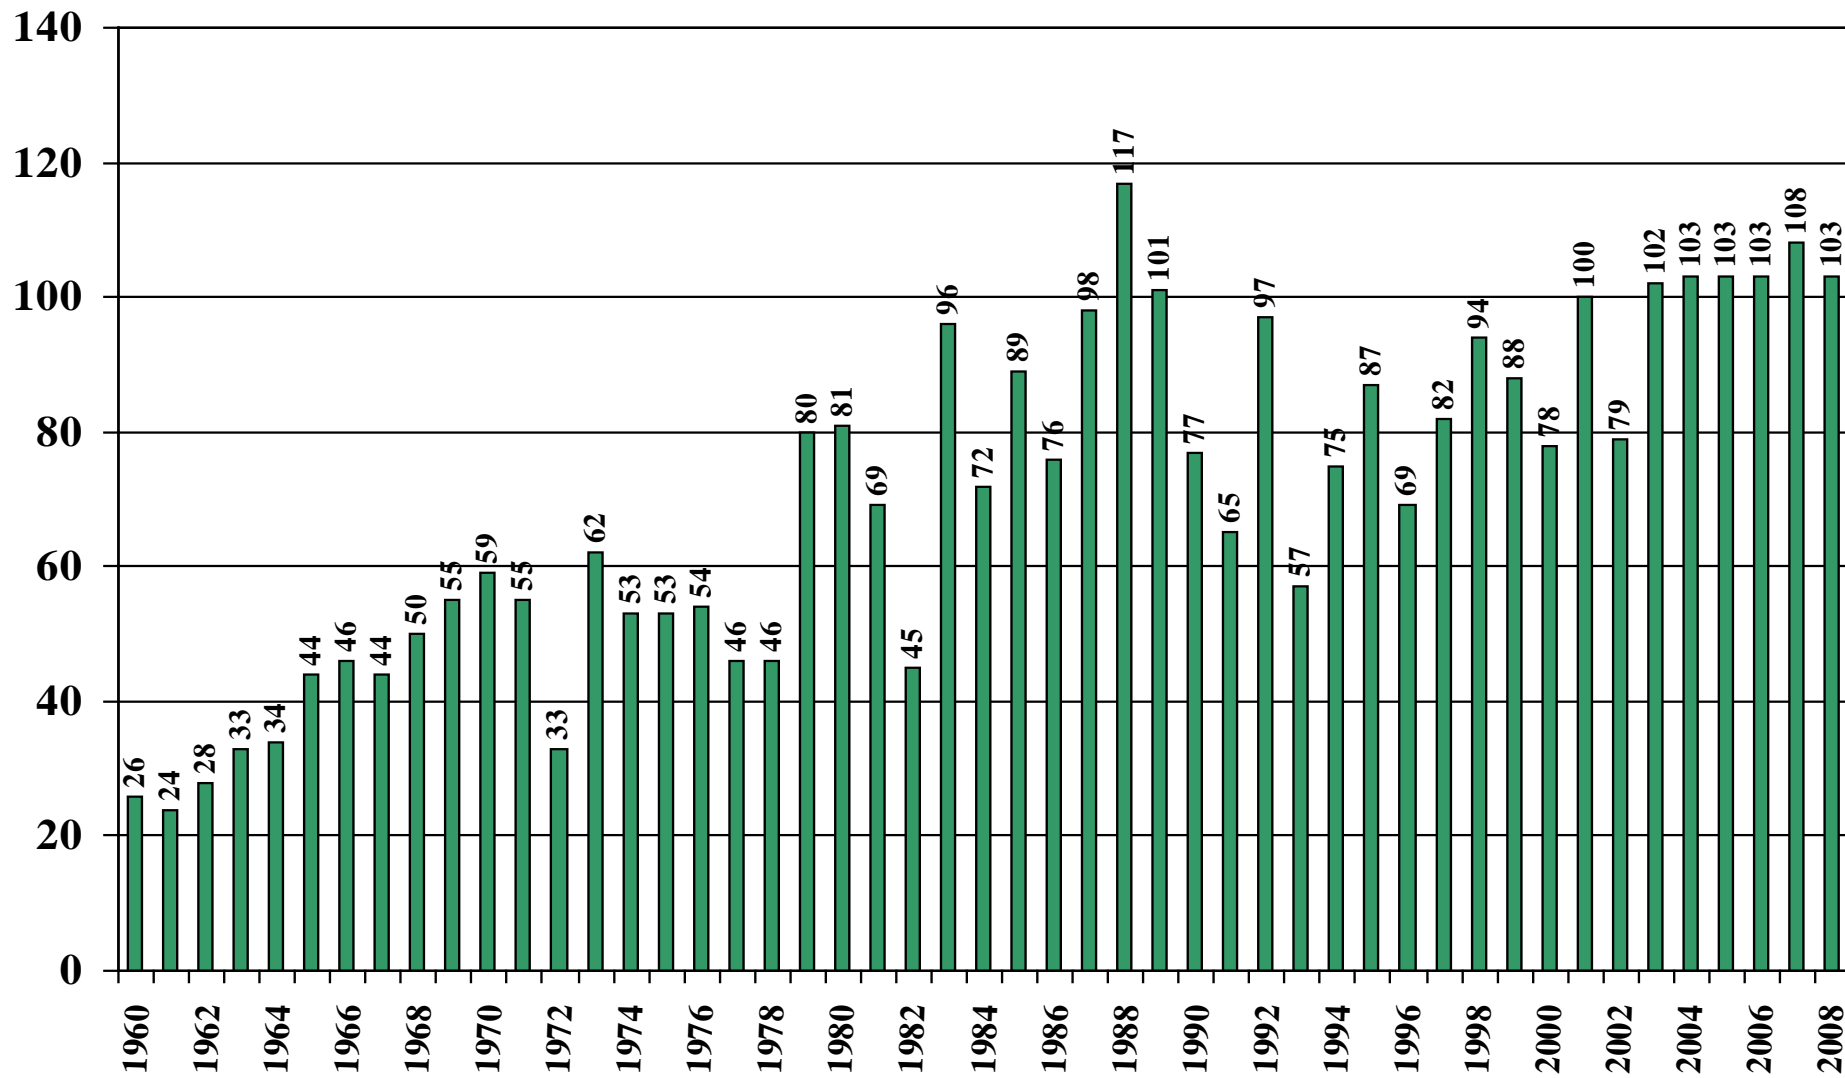

Suriname

USDA Supply and Demand Estimates

September 2, 2008

Suriname Rice Acreage Harvested 1960/61 – 2008/09

Source: [USDA Foreign Agricultural Service](#)

September 2, 2008

Suriname Rice Milled Production (1,000 Metric Tons) 1960/61 – 2008/09

Source: [USDA Foreign Agricultural Service](#)

September 2, 2008

Suriname Rice Total Domestic Consumption (1,000 Metric Tons) 1960/61 – 2008/09

Source: [USDA Foreign Agricultural Service](#)

September 2, 2008