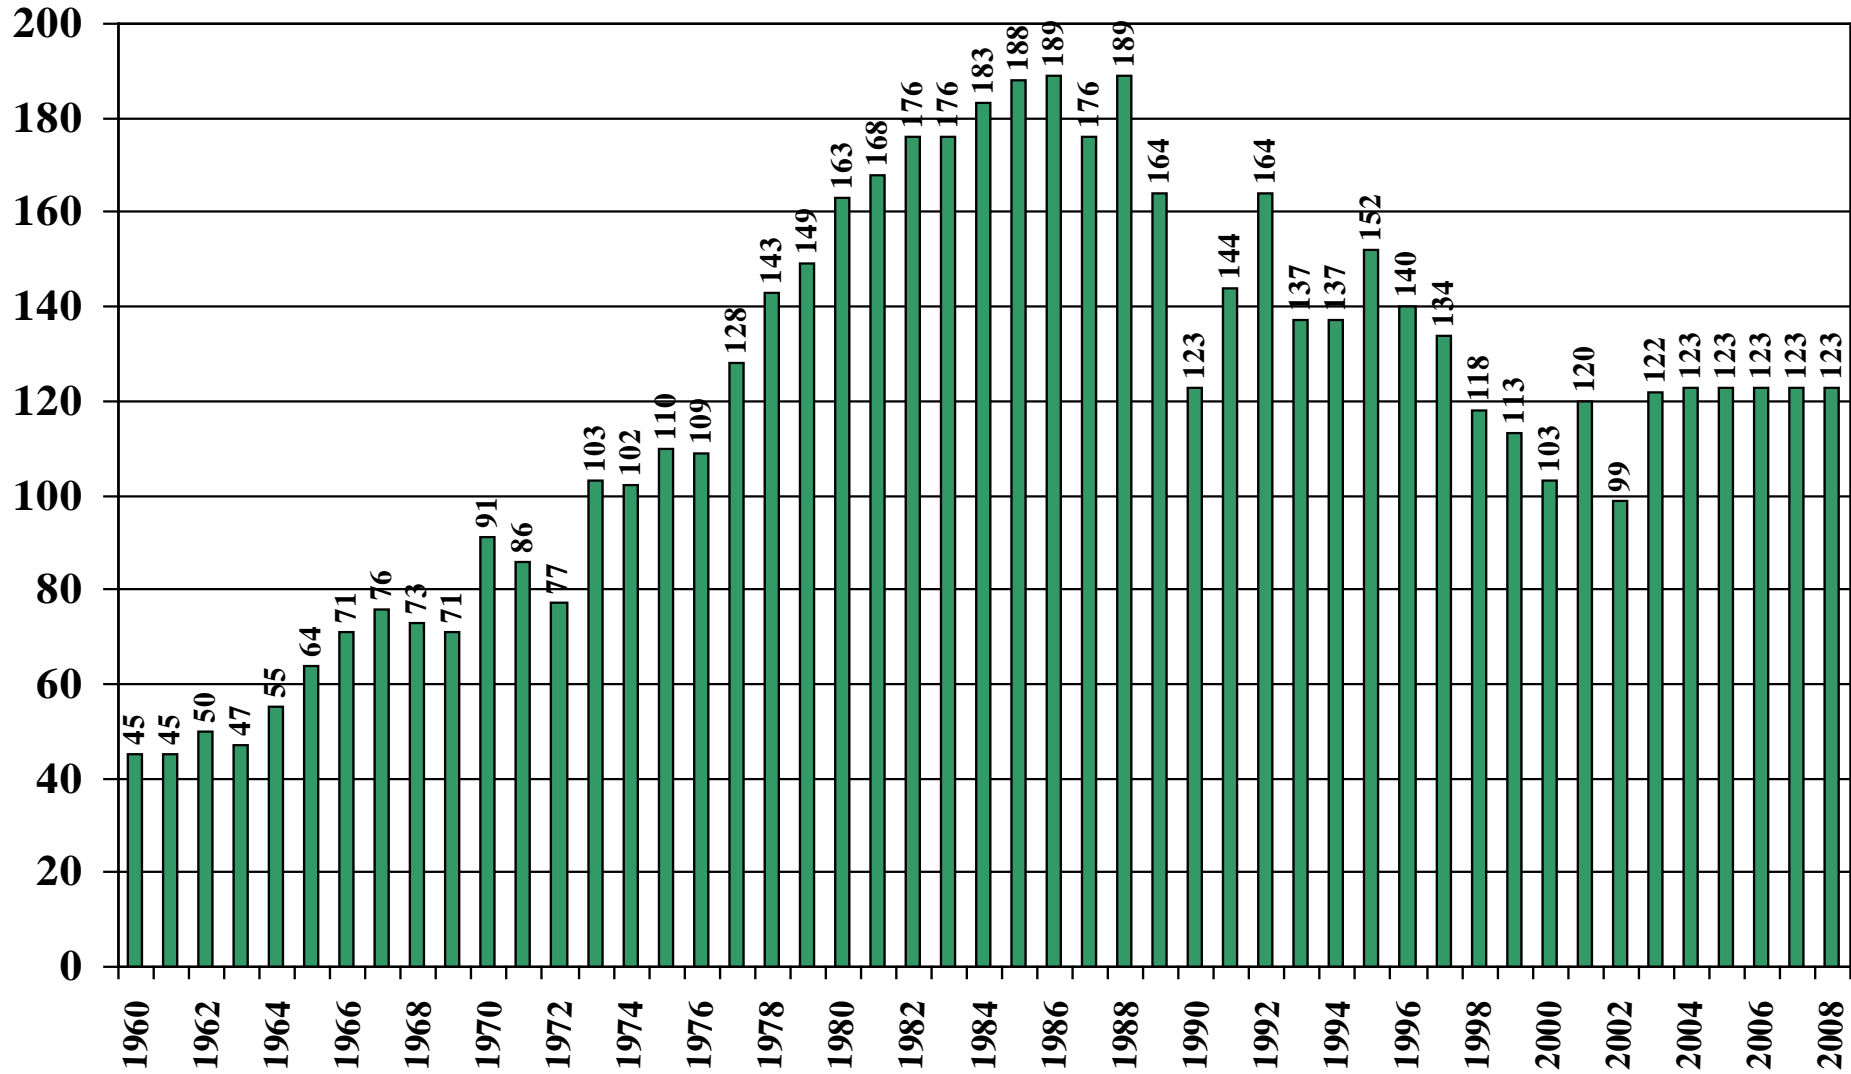

Suriname Rice Total Distribution (1,000 Metric Tons) 1960/61 – 2008/09

Source: [USDA Foreign Agricultural Service](#)

September 2, 2008