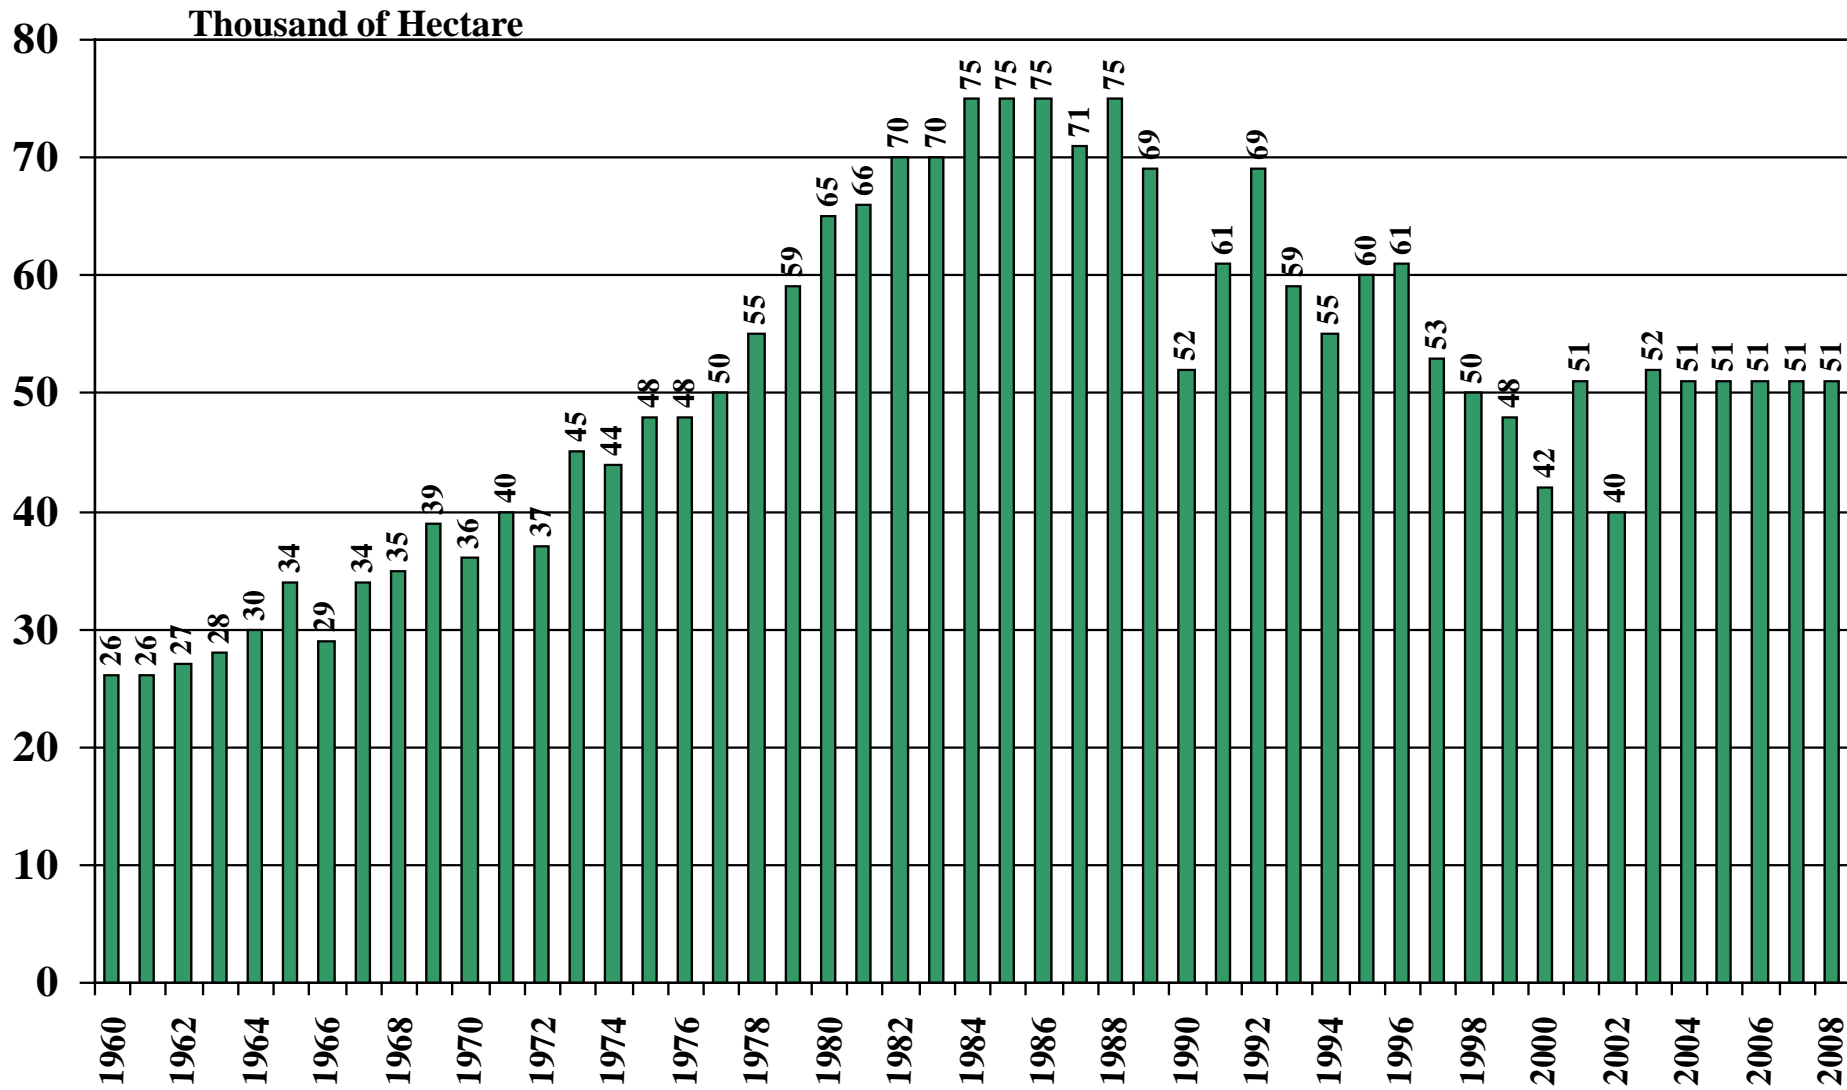

Suriname

USDA Supply and Demand Estimates

September 2, 2008

Suriname Rice Acreage Harvested 1960/61 – 2008/09

Source: [USDA Foreign Agricultural Service](#)

September 2, 2008

Suriname Rice Milled Production (1,000 Metric Tons) 1960/61 – 2008/09

Source: [USDA Foreign Agricultural Service](#)

September 2, 2008

Suriname Rice Jan-Dec Imports (1,000 Metric Tons) 1960/61 – 2008/09

Source: [USDA Foreign Agricultural Service](#)

September 2, 2008

Suriname Rice Jan-Dec Exports (1,000 Metric Tons) 1960/61 – 2008/09

Source: [USDA Foreign Agricultural Service](#)

September 2, 2008

Suriname Rice Total Domestic Consumption (1,000 Metric Tons) 1960/61 – 2008/09

Source: [USDA Foreign Agricultural Service](#)

September 2, 2008