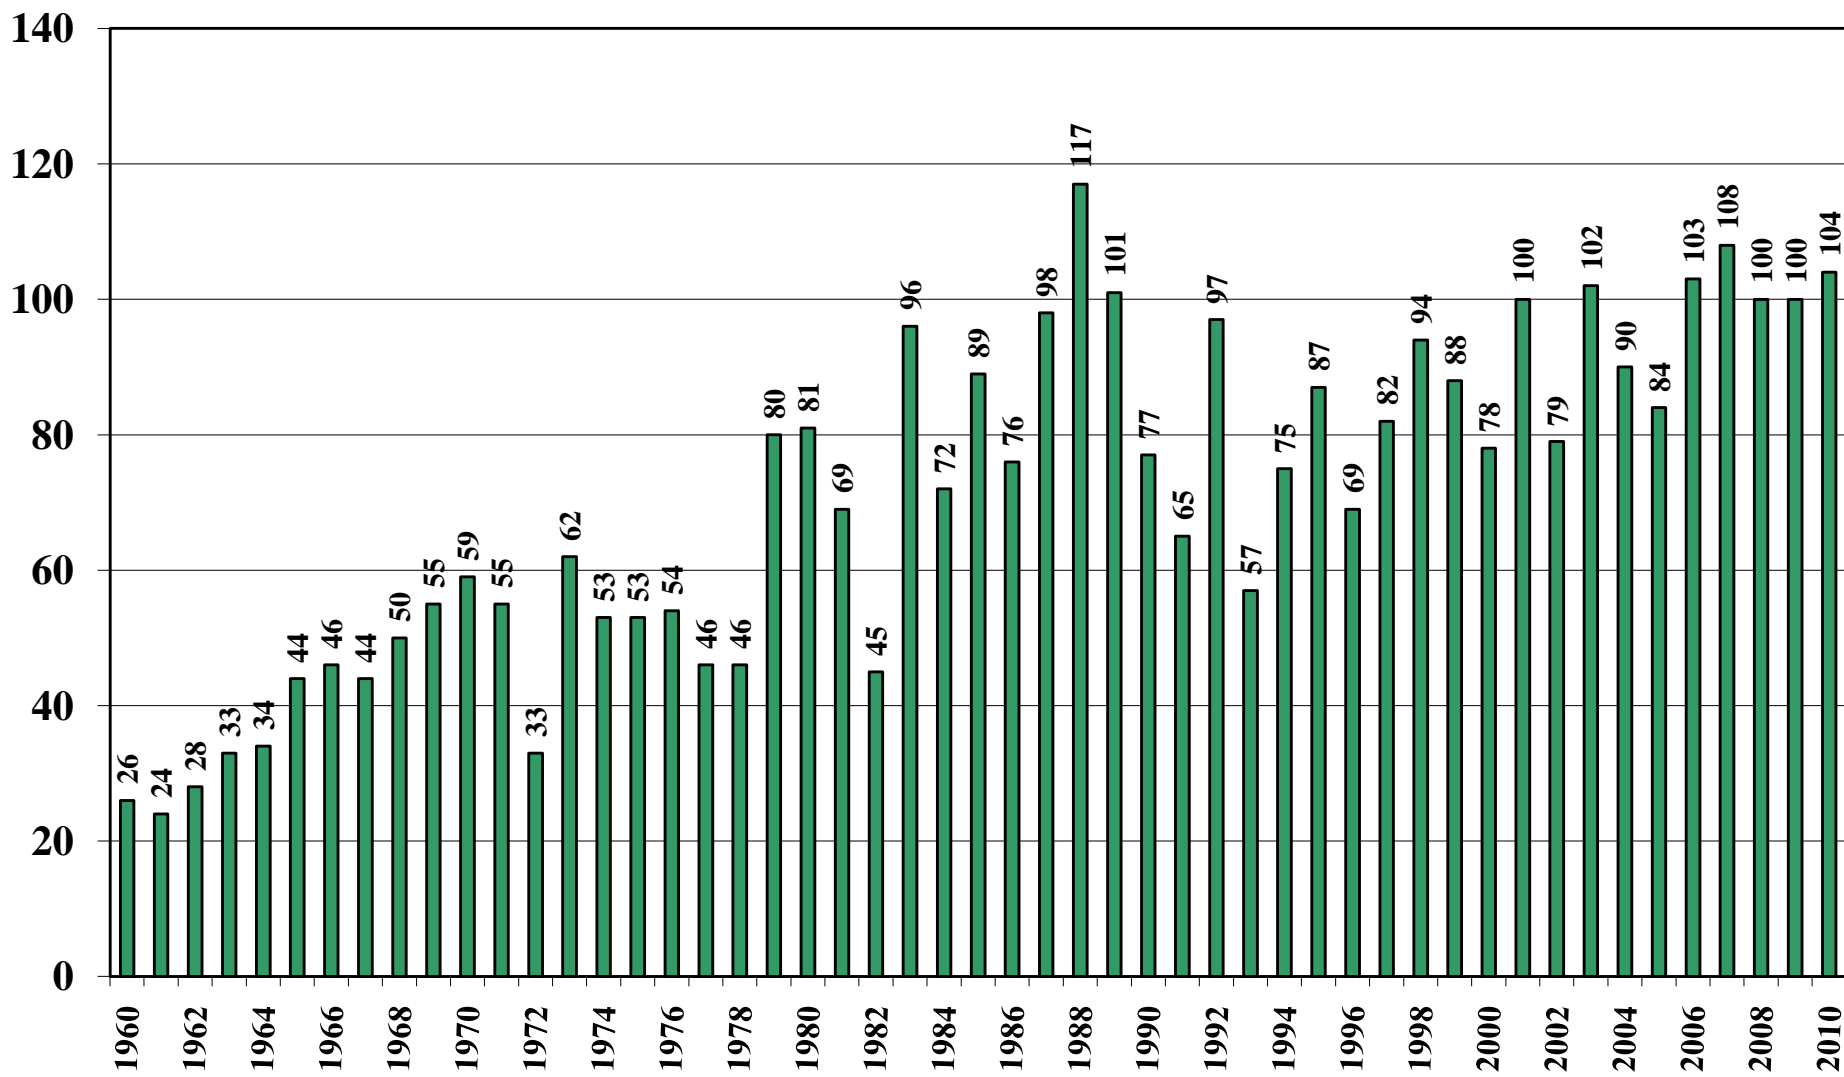

Suriname

USDA Supply and Demand Estimates

October 29, 2010

Suriname Rice Acreage Harvested 1960/61 – 2010/11

Source: [USDA Foreign Agricultural Service](#)

Suriname Rice Milled Production (1,000 Metric Tons) 1960/61 – 2010/11

Source: [USDA Foreign Agricultural Service](#)

October 29, 2010

Suriname Rice Jan-Dec Imports (1,000 Metric Tons) 1960/61 – 2010/11

Source: [USDA Foreign Agricultural Service](#)

October 29, 2010

Suriname Rice Jan-Dec Exports (1,000 Metric Tons) 1960/61 – 2010/11

Source: [USDA Foreign Agricultural Service](#)

October 29, 2010

Suriname Rice Total Domestic Consumption (1,000 Metric Tons) 1960/61 – 2010/11

Source: [USDA Foreign Agricultural Service](#)

October 29, 2010