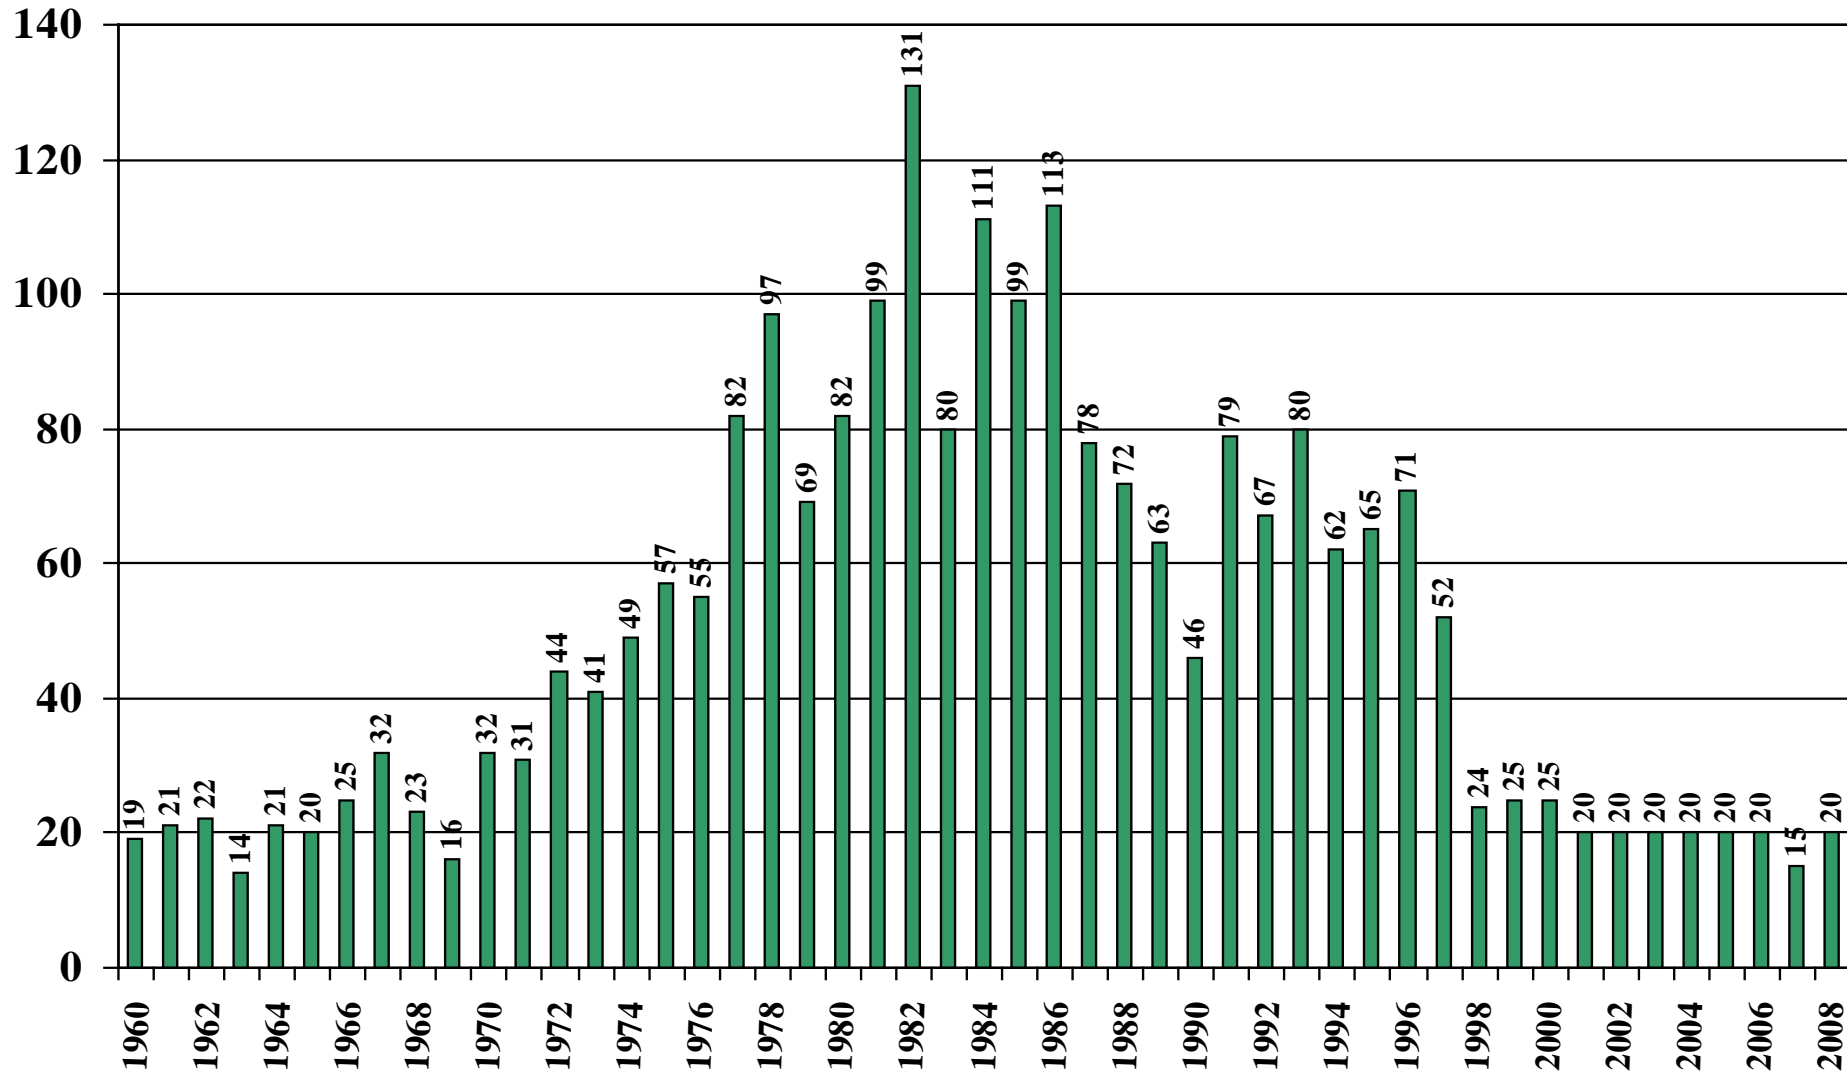

Suriname

USDA Supply and Demand Estimates

September 2, 2008

Suriname Rice Acreage Harvested 1960/61 – 2008/09

Source: [USDA Foreign Agricultural Service](#)

September 2, 2008

Suriname Rice Milled Production (1,000 Metric Tons) 1960/61 – 2008/09

Source: [USDA Foreign Agricultural Service](#)

September 2, 2008

Suriname Rice Total Domestic Consumption (1,000 Metric Tons) 1960/61 – 2008/09

Source: [USDA Foreign Agricultural Service](#)

September 2, 2008