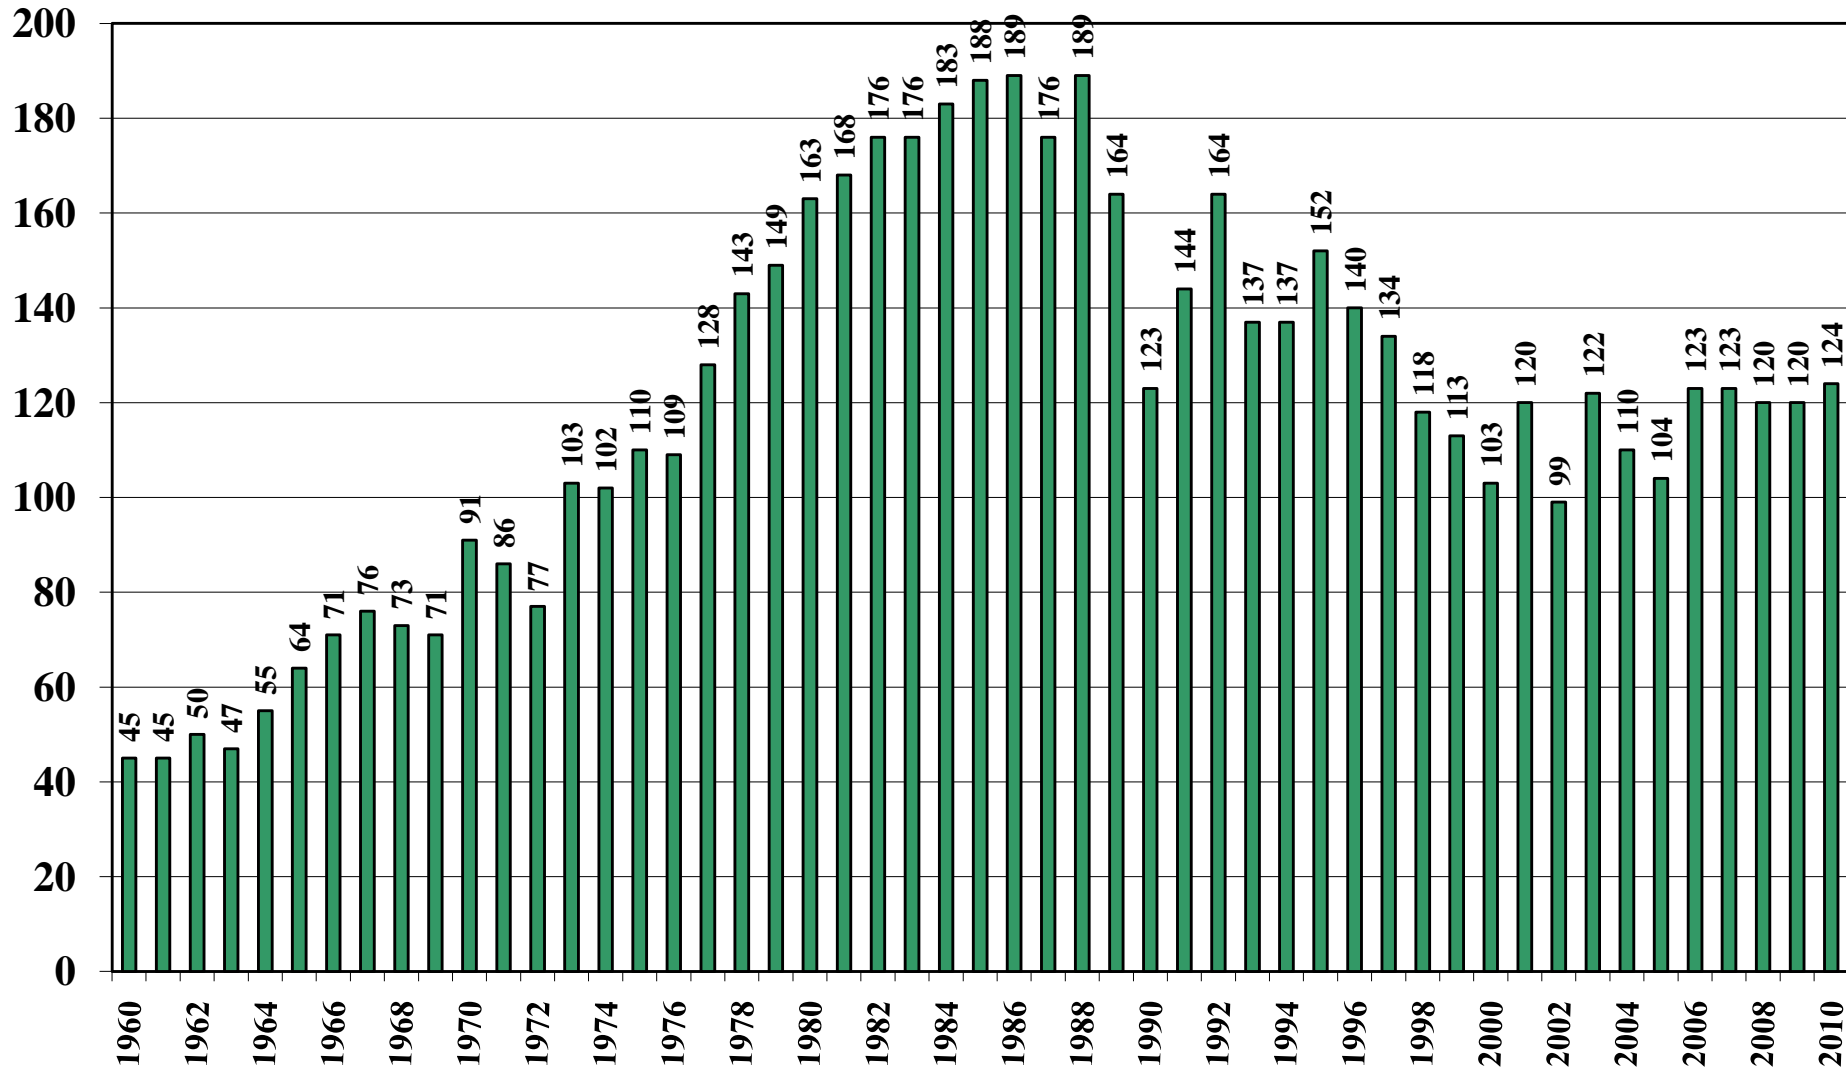

Suriname Rice Total Distribution (1,000 Metric Tons) 1960/61 – 2010/11

Source: [USDA Foreign Agricultural Service](#)

October 29, 2010