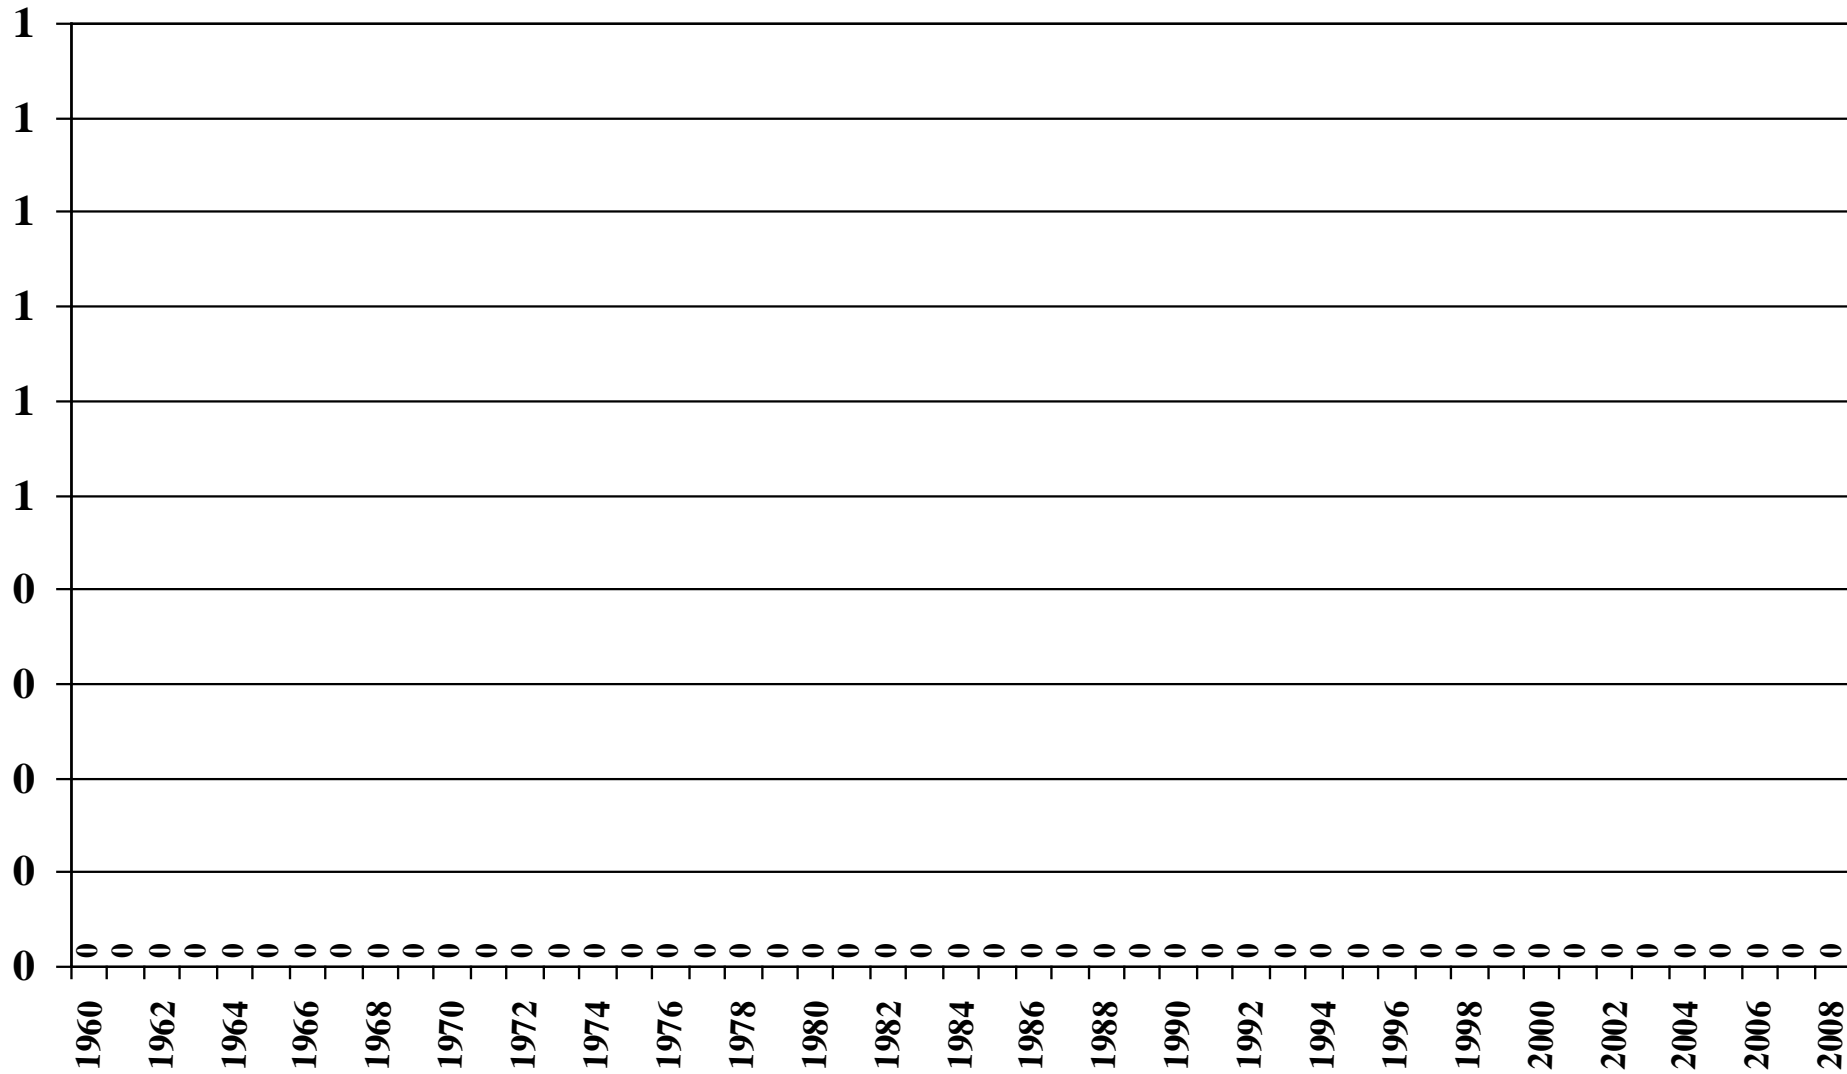

Suriname Rice Jan-Dec Imports (1,000 Metric Tons) 1960/61 – 2008/09

Source: [USDA Foreign Agricultural Service](#)

September 2, 2008