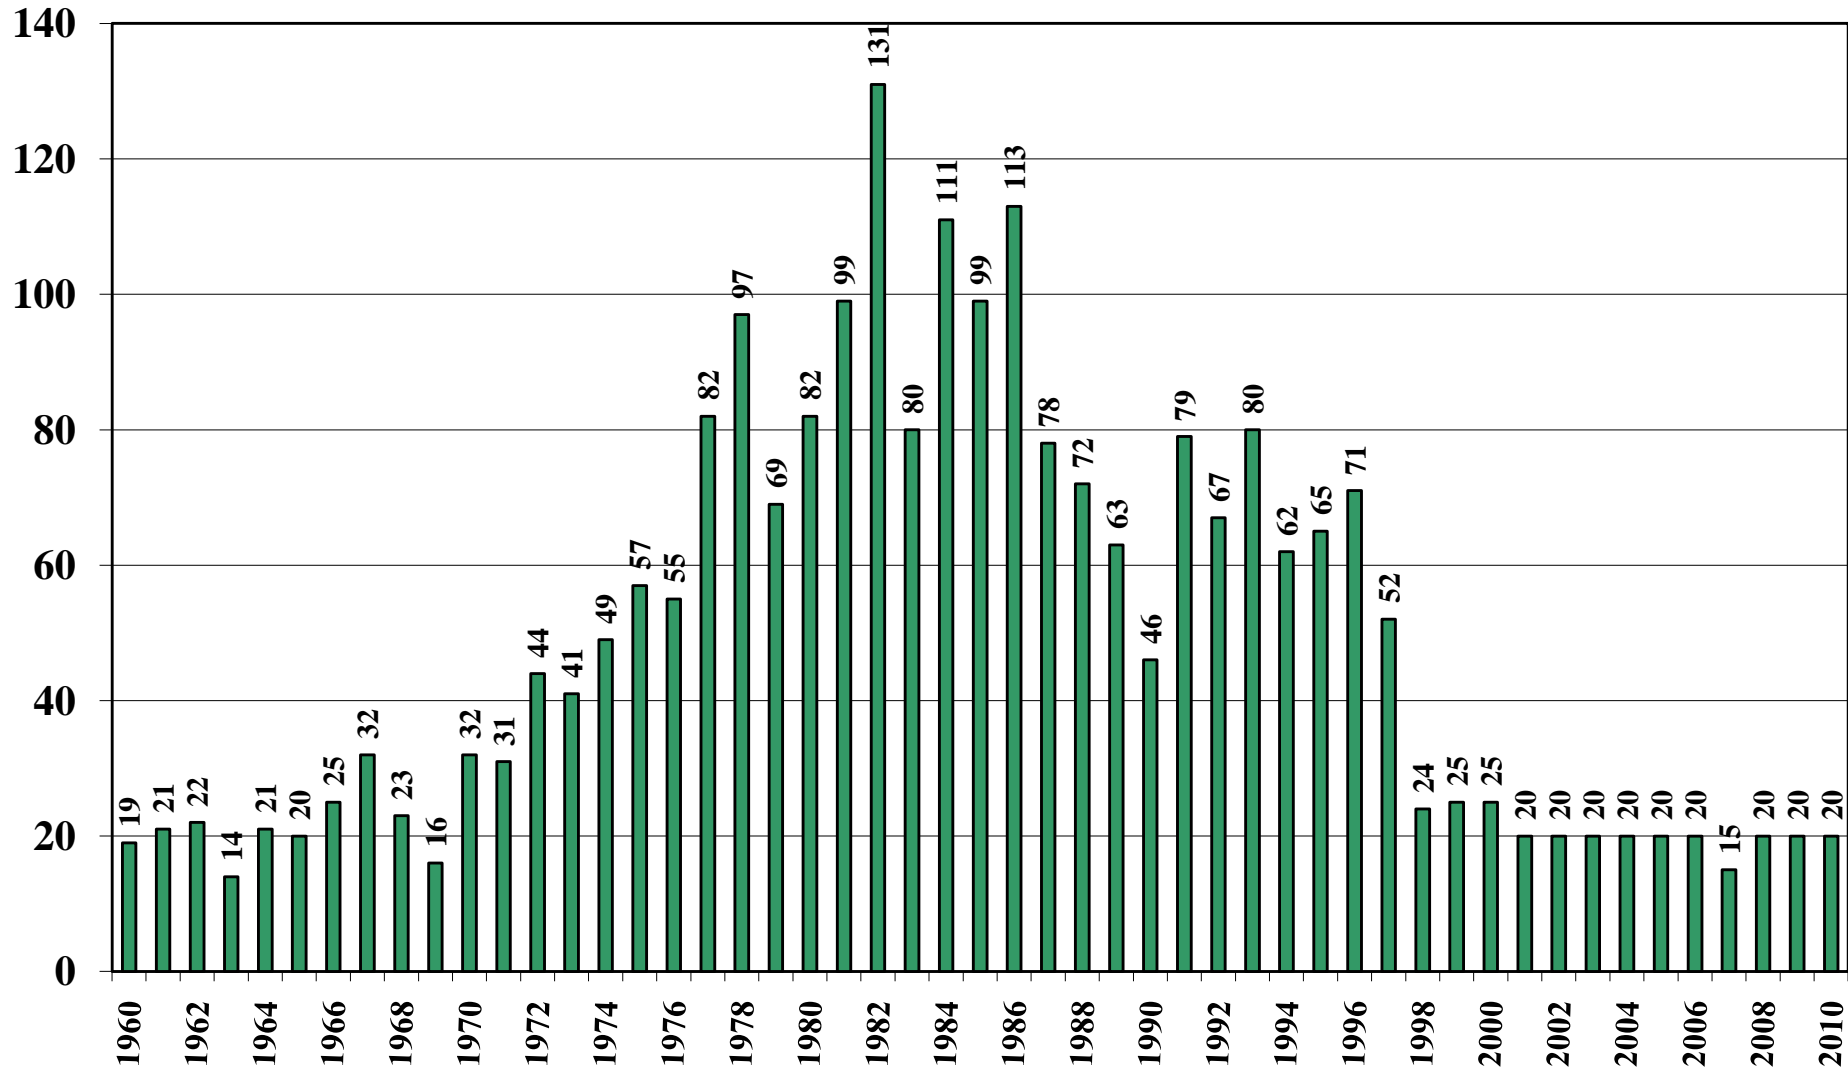

Suriname

USDA Supply and Demand Estimates

October 29, 2010

Suriname Rice Acreage Harvested 1960/61 – 2010/11

Source: [USDA Foreign Agricultural Service](#)

Suriname Rice Milled Production (1,000 Metric Tons) 1960/61 – 2010/11

Source: [USDA Foreign Agricultural Service](#)

October 29, 2010

Suriname Rice Jan-Dec Imports (1,000 Metric Tons) 1960/61 – 2010/11

Source: [USDA Foreign Agricultural Service](#)

October 29, 2010

Suriname Rice Jan-Dec Exports (1,000 Metric Tons) 1960/61 – 2010/11

Source: [USDA Foreign Agricultural Service](#)

October 29, 2010

Suriname Rice Total Domestic Consumption (1,000 Metric Tons) 1960/61 – 2010/11

Source: [USDA Foreign Agricultural Service](#)

October 29, 2010