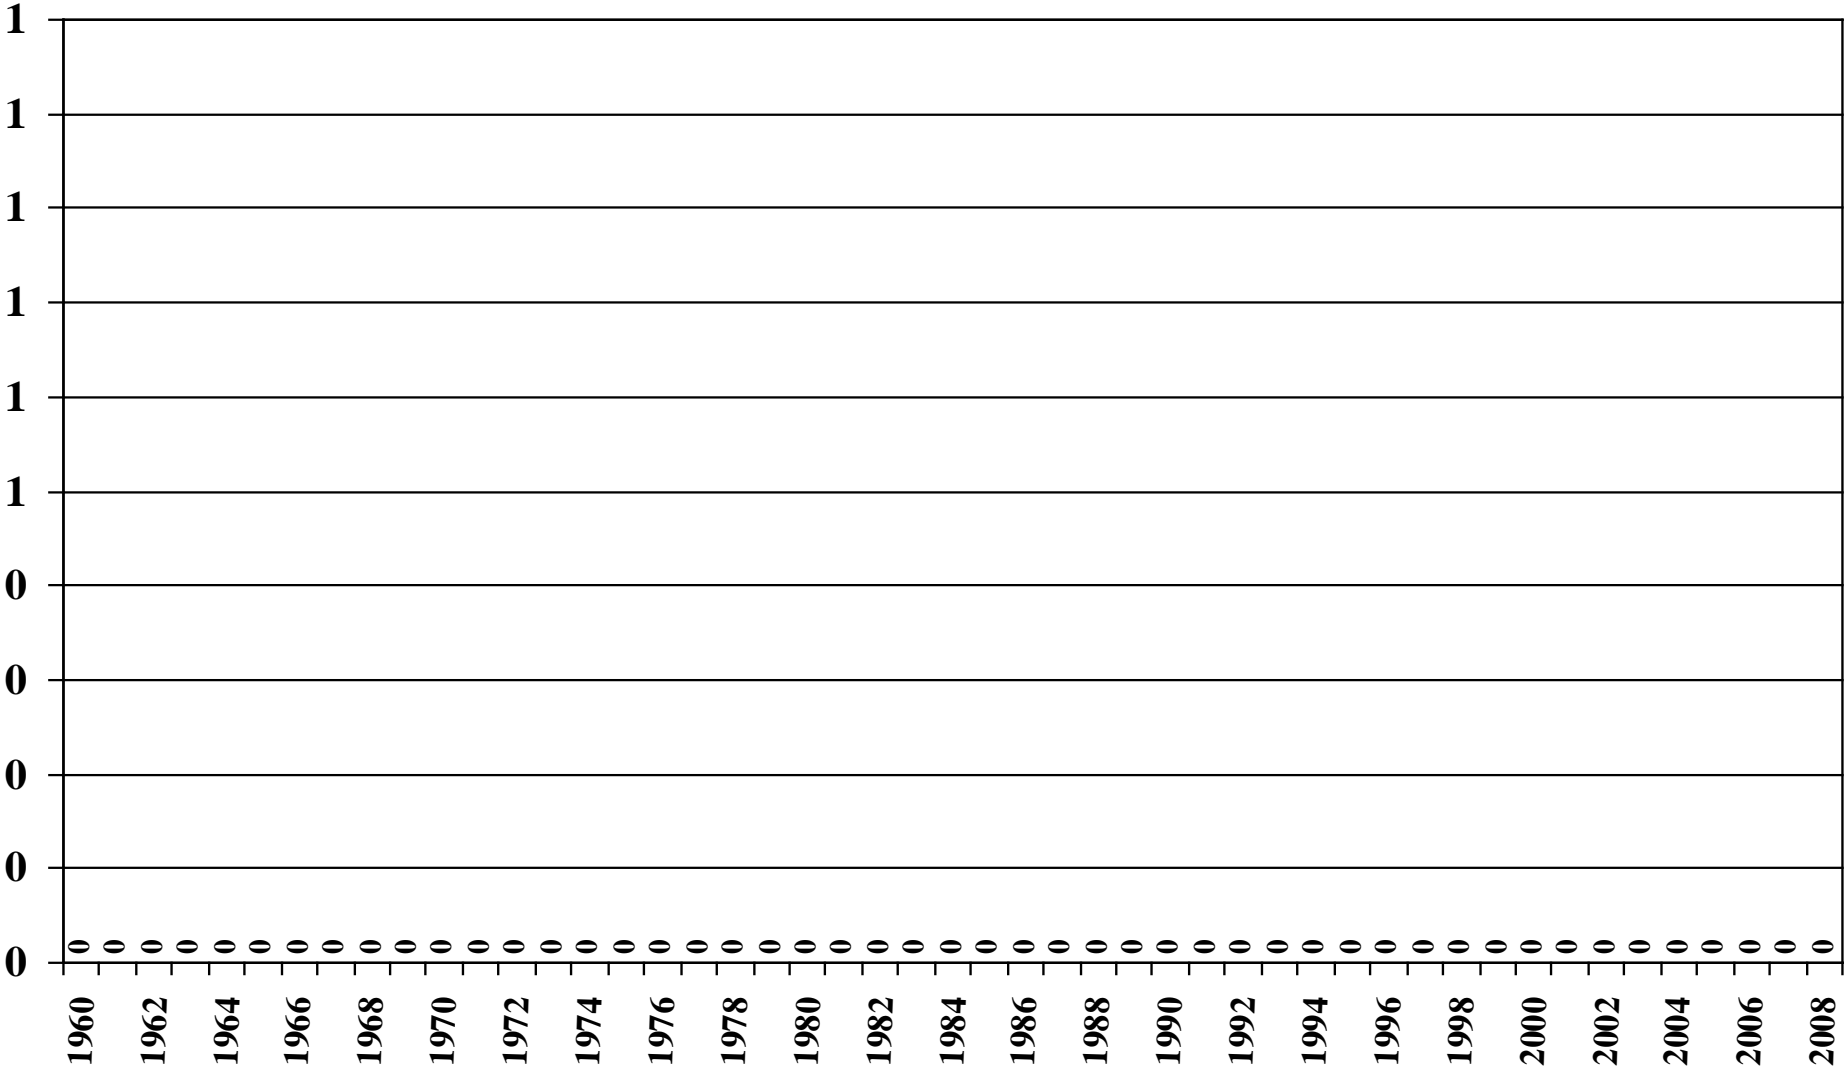

Suriname Rice Ending Stocks (1,000 Metric Tons) 1960/61 – 2008/09

Source: [USDA Foreign Agricultural Service](#)