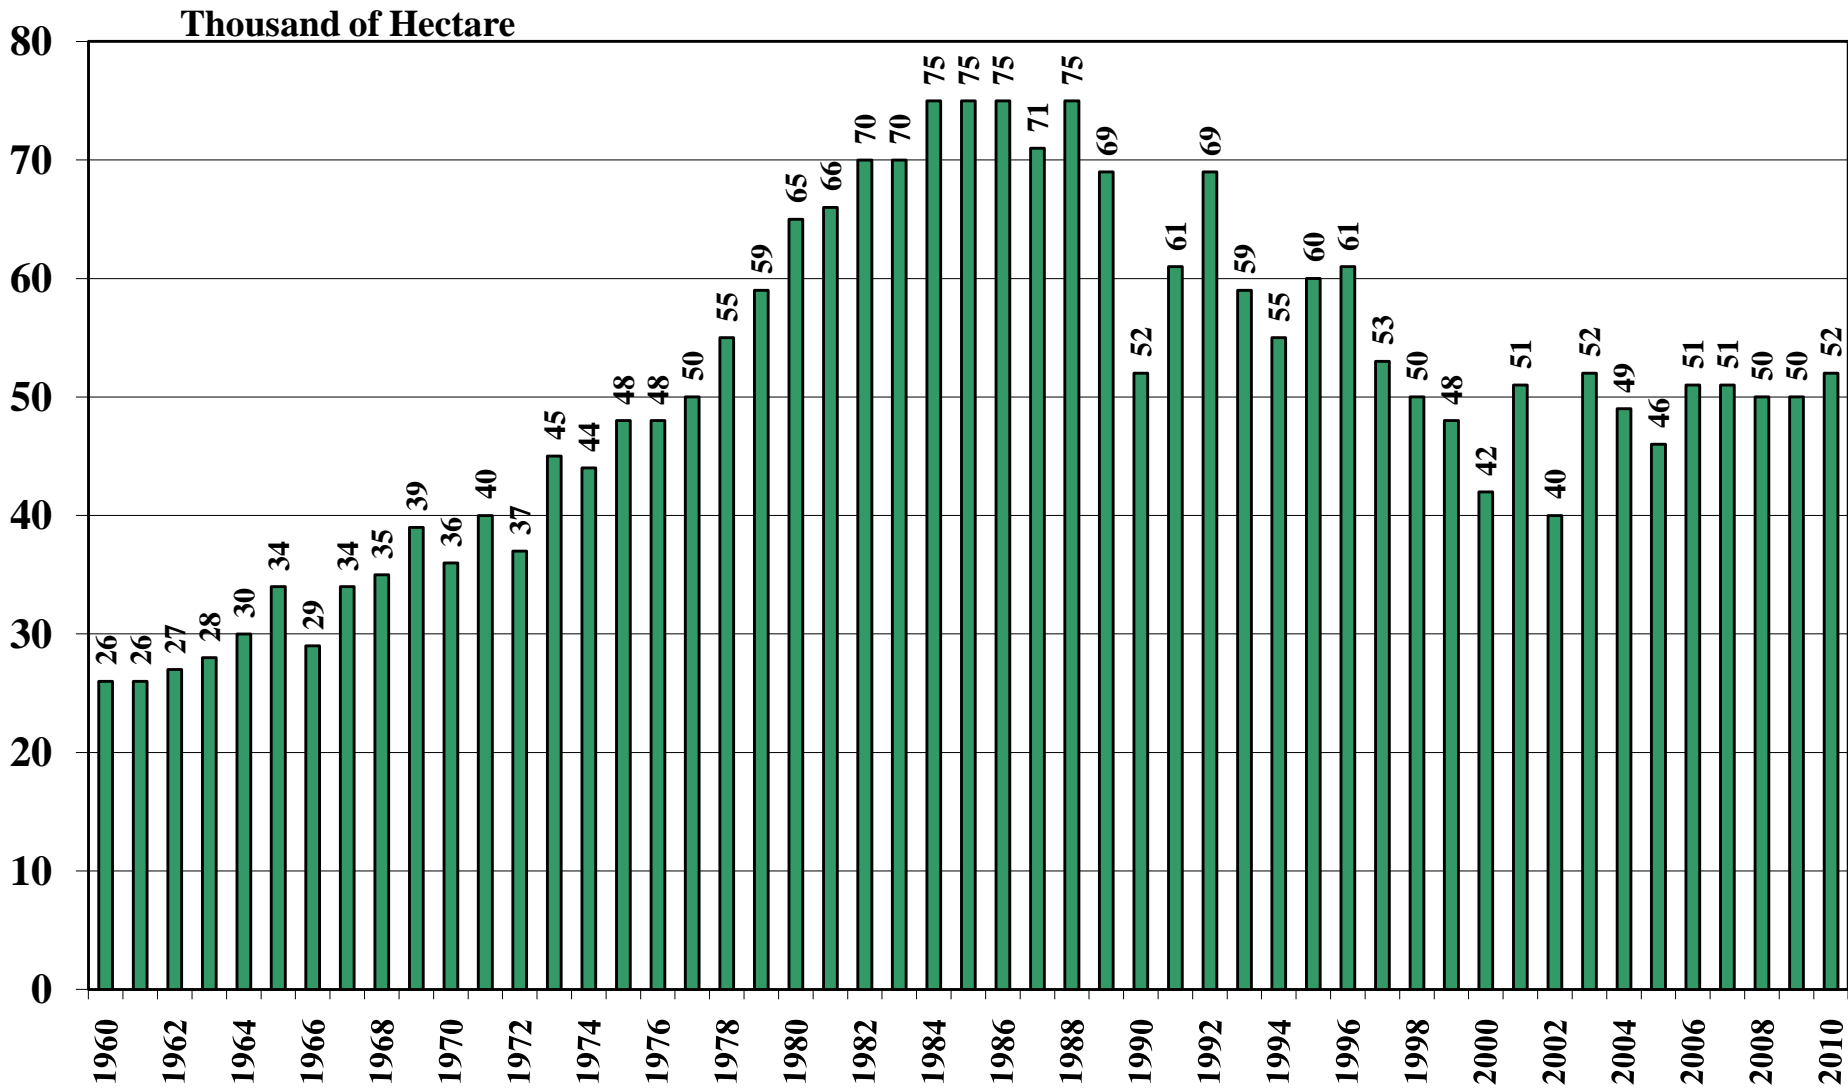

Suriname

USDA Supply and Demand Estimates

October 29, 2010

Suriname Rice Acreage Harvested 1960/61 – 2010/11

Source: [USDA Foreign Agricultural Service](#)

Suriname Rice Milled Production (1,000 Metric Tons) 1960/61 – 2010/11

Source: [USDA Foreign Agricultural Service](#)

October 29, 2010

Suriname Rice Jan-Dec Imports (1,000 Metric Tons) 1960/61 – 2010/11

Source: [USDA Foreign Agricultural Service](#)

October 29, 2010

Suriname Rice Jan-Dec Exports (1,000 Metric Tons) 1960/61 – 2010/11

Source: [USDA Foreign Agricultural Service](#)

October 29, 2010

Suriname Rice Total Domestic Consumption (1,000 Metric Tons) 1960/61 – 2010/11

Source: [USDA Foreign Agricultural Service](#)

October 29, 2010