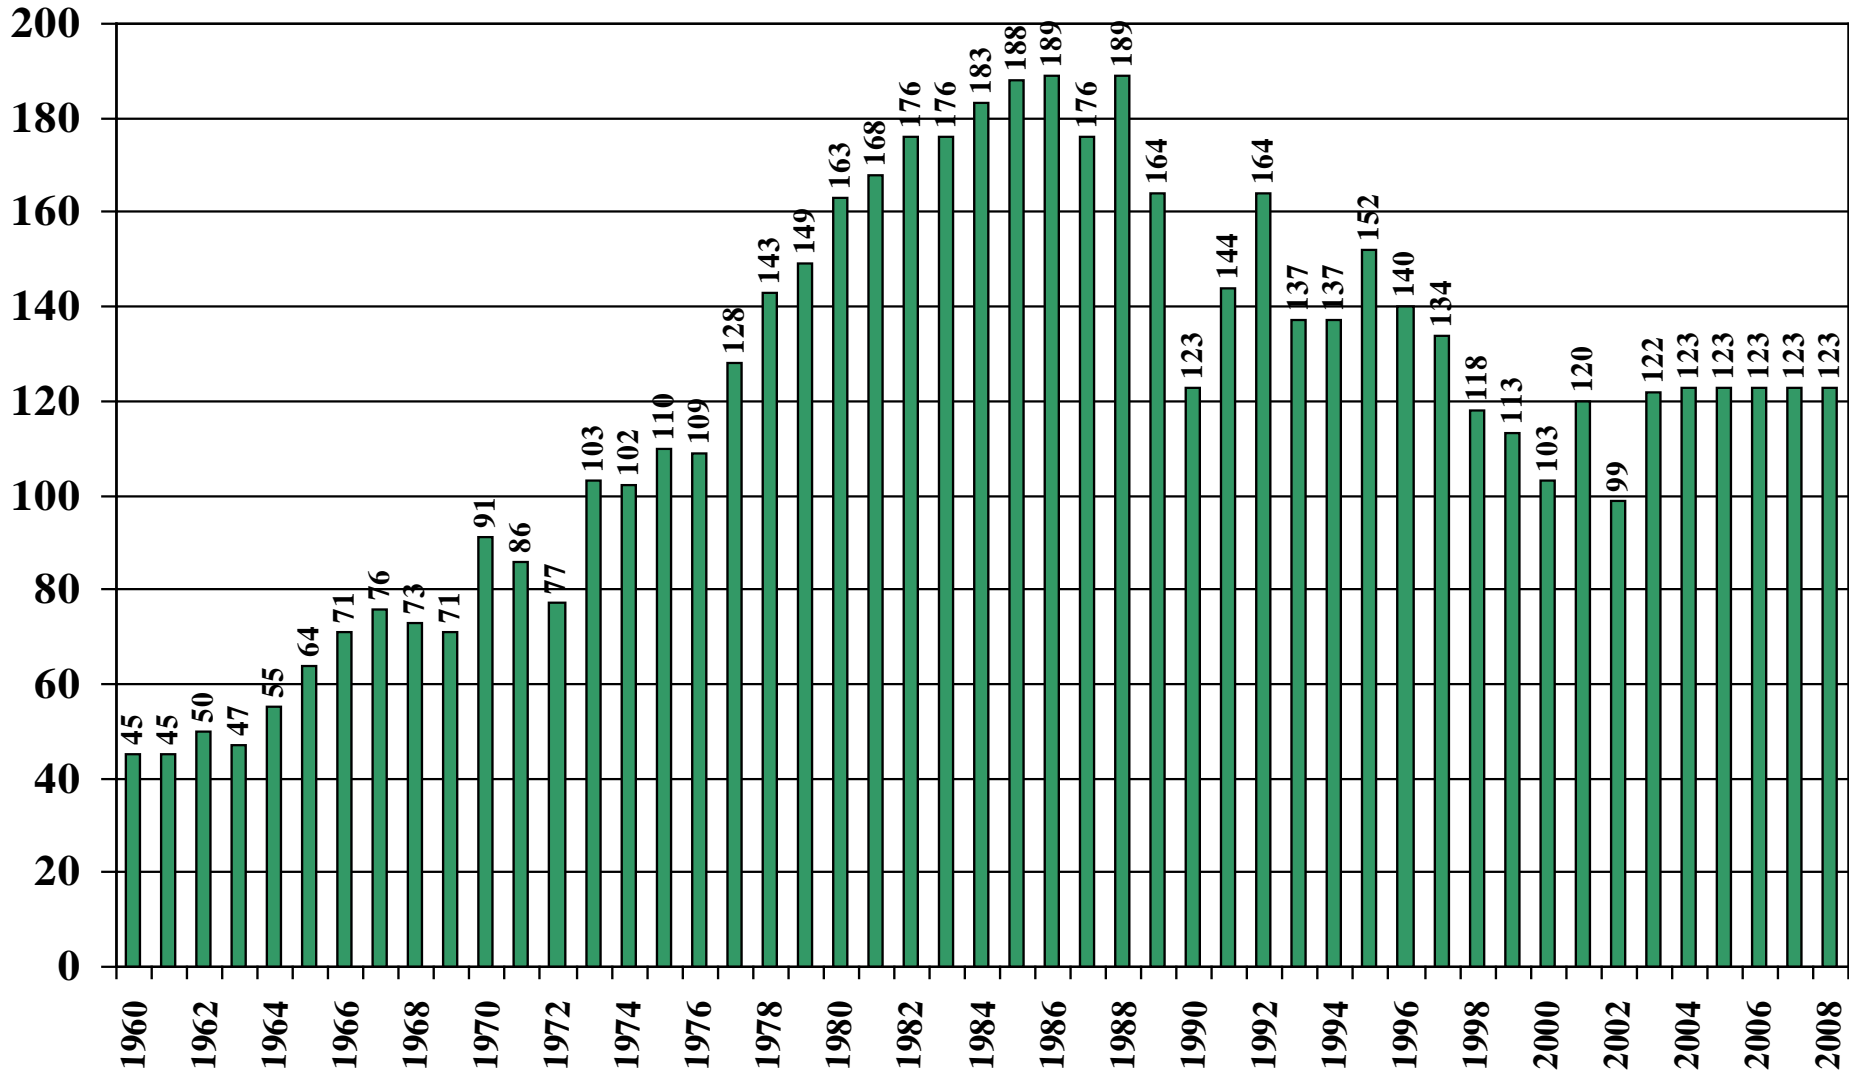

Suriname

USDA Supply and Demand Estimates

September 2, 2008

Suriname Rice Acreage Harvested 1960/61 – 2008/09

Source: [USDA Foreign Agricultural Service](#)

September 2, 2008

Suriname Rice Milled Production (1,000 Metric Tons) 1960/61 – 2008/09

Source: [USDA Foreign Agricultural Service](#)

September 2, 2008

Suriname Rice Jan-Dec Imports (1,000 Metric Tons) 1960/61 – 2008/09

Source: [USDA Foreign Agricultural Service](#)

September 2, 2008

Suriname Rice Jan-Dec Exports (1,000 Metric Tons) 1960/61 – 2008/09

Source: [USDA Foreign Agricultural Service](#)

September 2, 2008

Suriname Rice Total Domestic Consumption (1,000 Metric Tons) 1960/61 – 2008/09

Source: [USDA Foreign Agricultural Service](#)

September 2, 2008