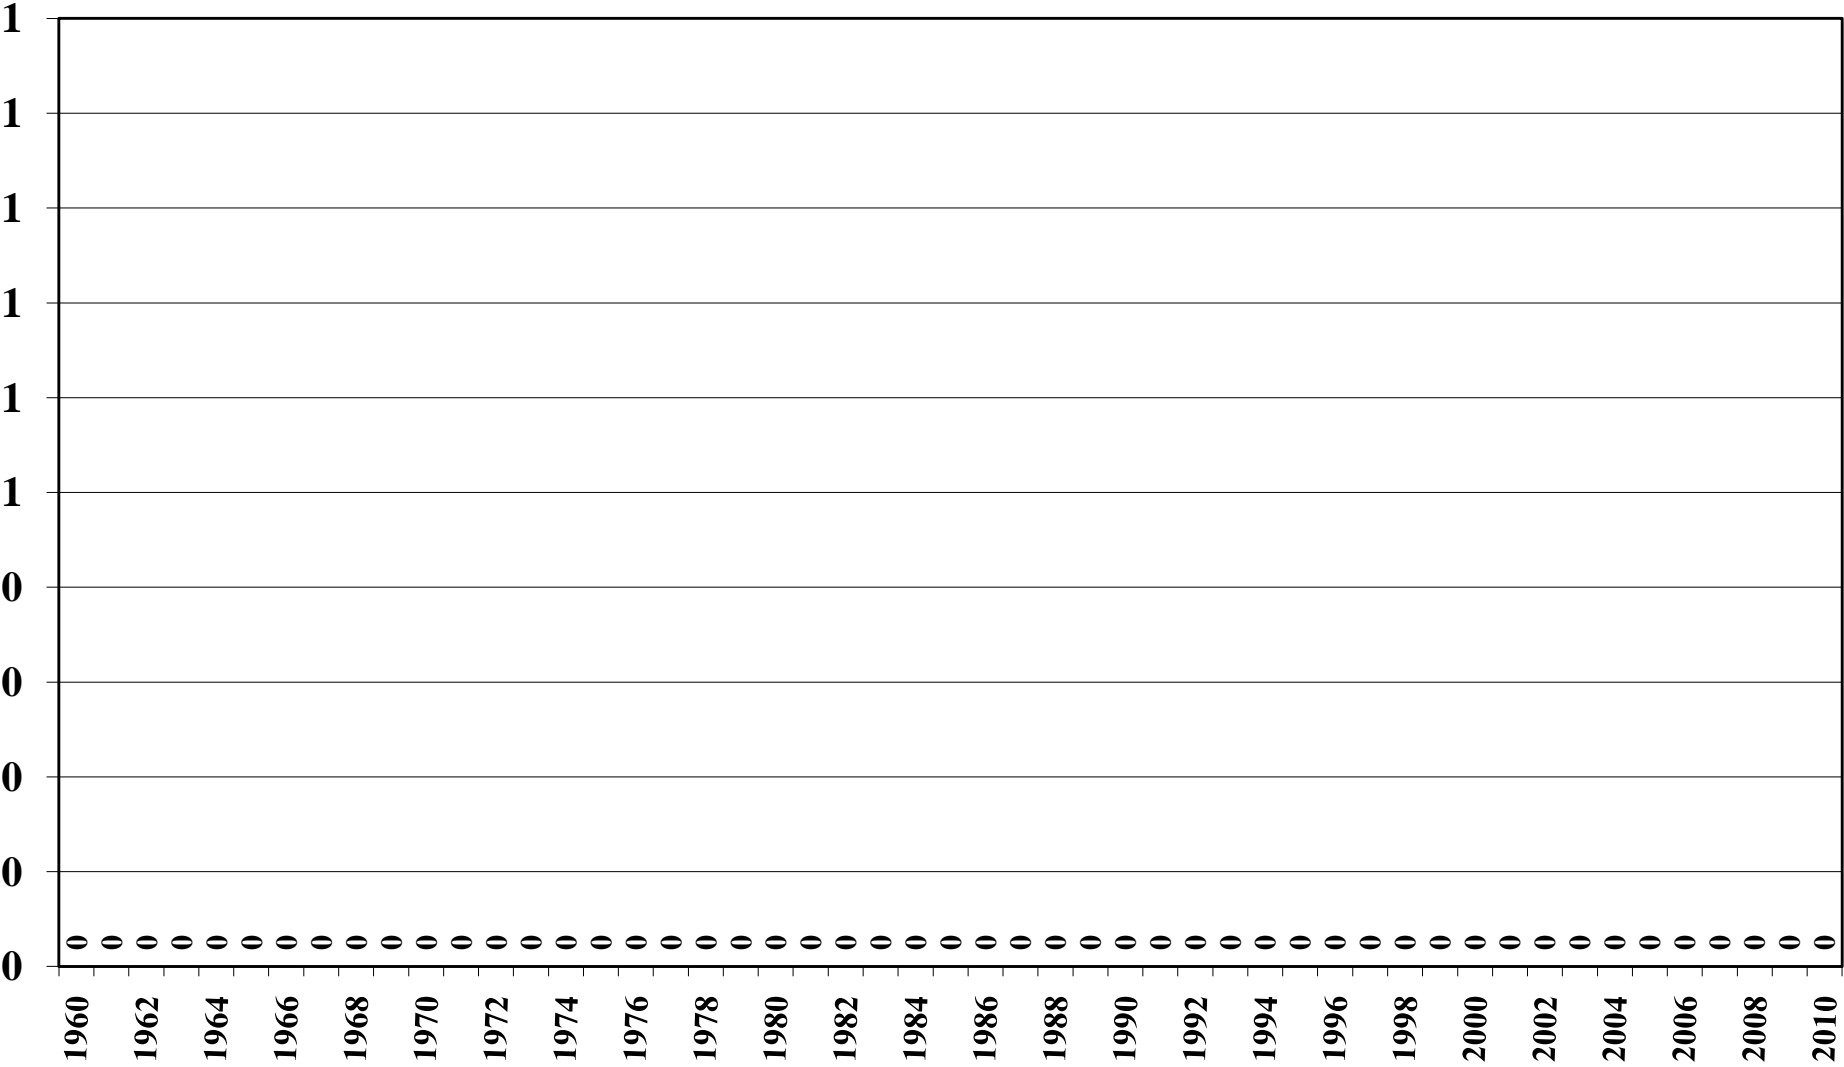

Suriname Rice Ending Stocks (1,000 Metric Tons) 1960/61 – 2010/11

Source: [USDA Foreign Agricultural Service](#)