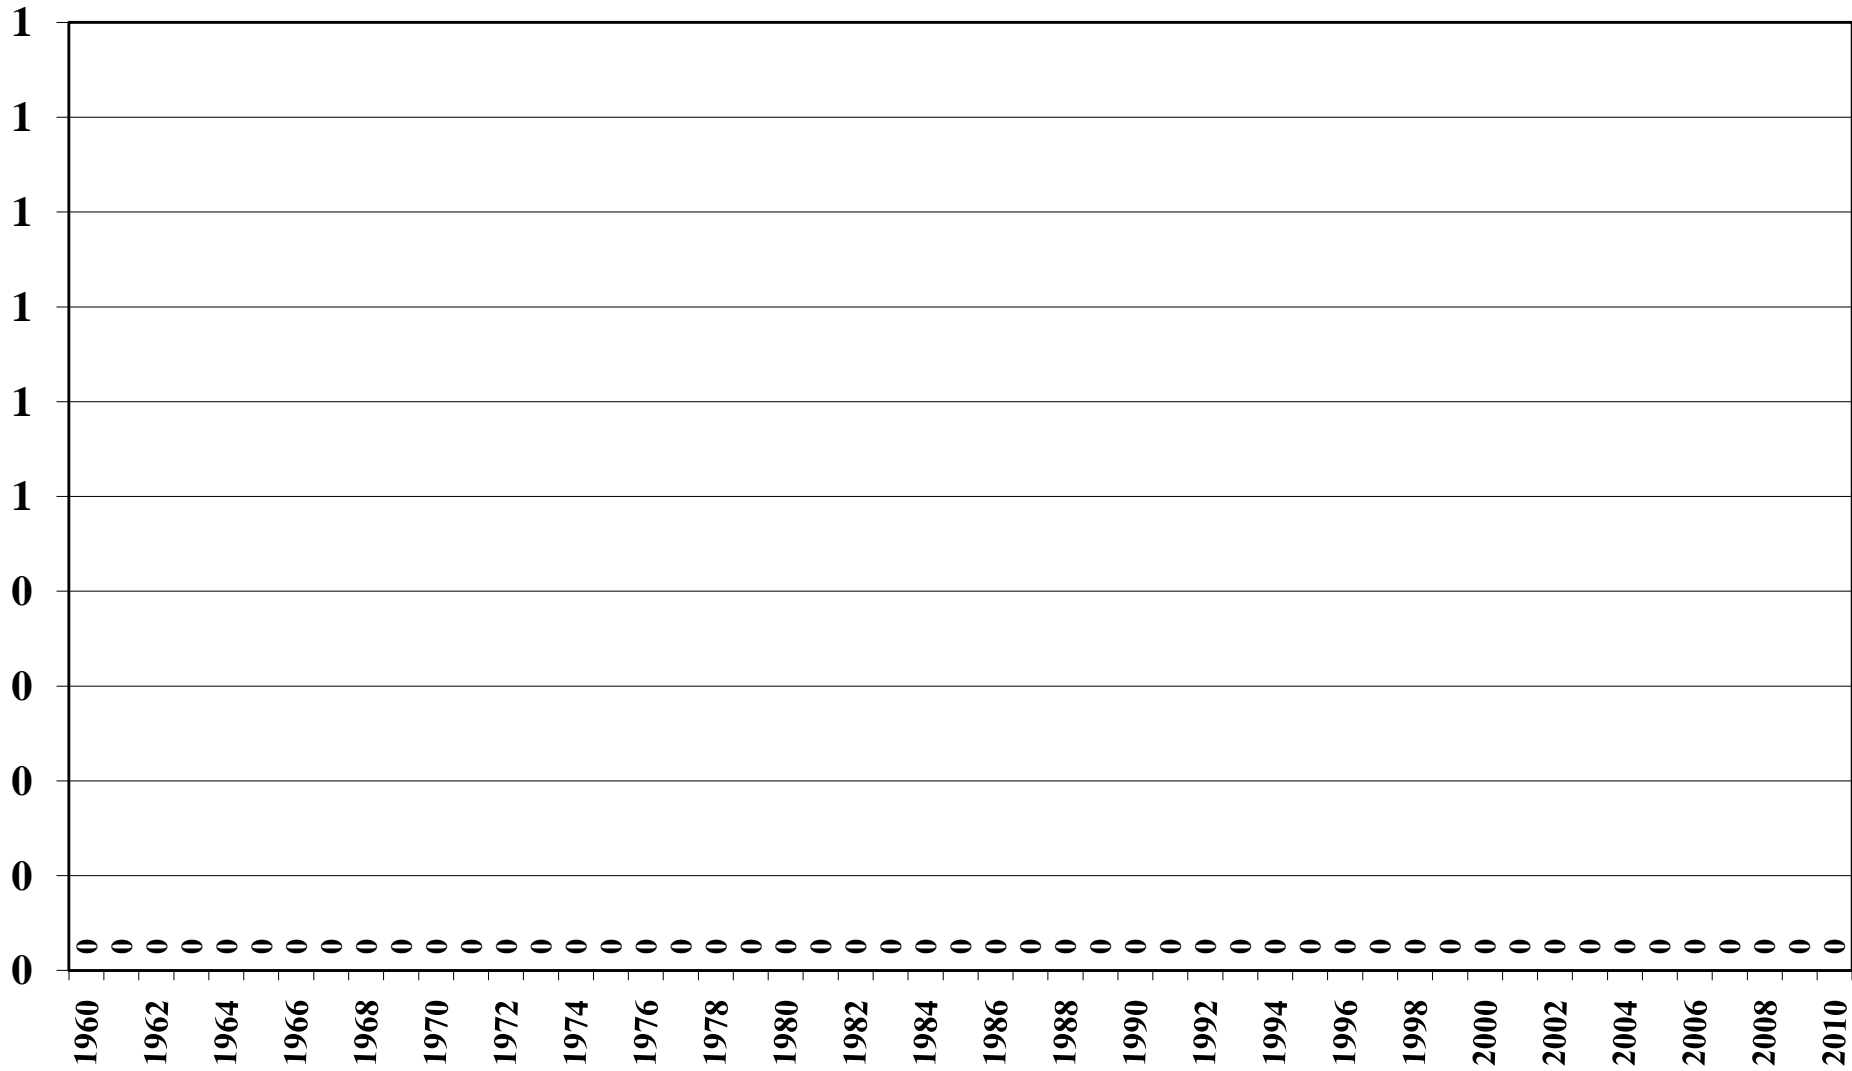

Suriname

USDA Supply and Demand Estimates

October 29, 2010

Suriname Rice Acreage Harvested 1960/61 – 2010/11

Source: [USDA Foreign Agricultural Service](#)

Suriname Rice Milled Production (1,000 Metric Tons) 1960/61 – 2010/11

Source: [USDA Foreign Agricultural Service](#)

October 29, 2010

Suriname Rice Jan-Dec Imports (1,000 Metric Tons) 1960/61 – 2010/11

Source: [USDA Foreign Agricultural Service](#)

October 29, 2010

Suriname Rice Jan-Dec Exports (1,000 Metric Tons) 1960/61 – 2010/11

Source: [USDA Foreign Agricultural Service](#)

October 29, 2010

Suriname Rice Total Domestic Consumption (1,000 Metric Tons) 1960/61 – 2010/11

Source: [USDA Foreign Agricultural Service](#)

October 29, 2010