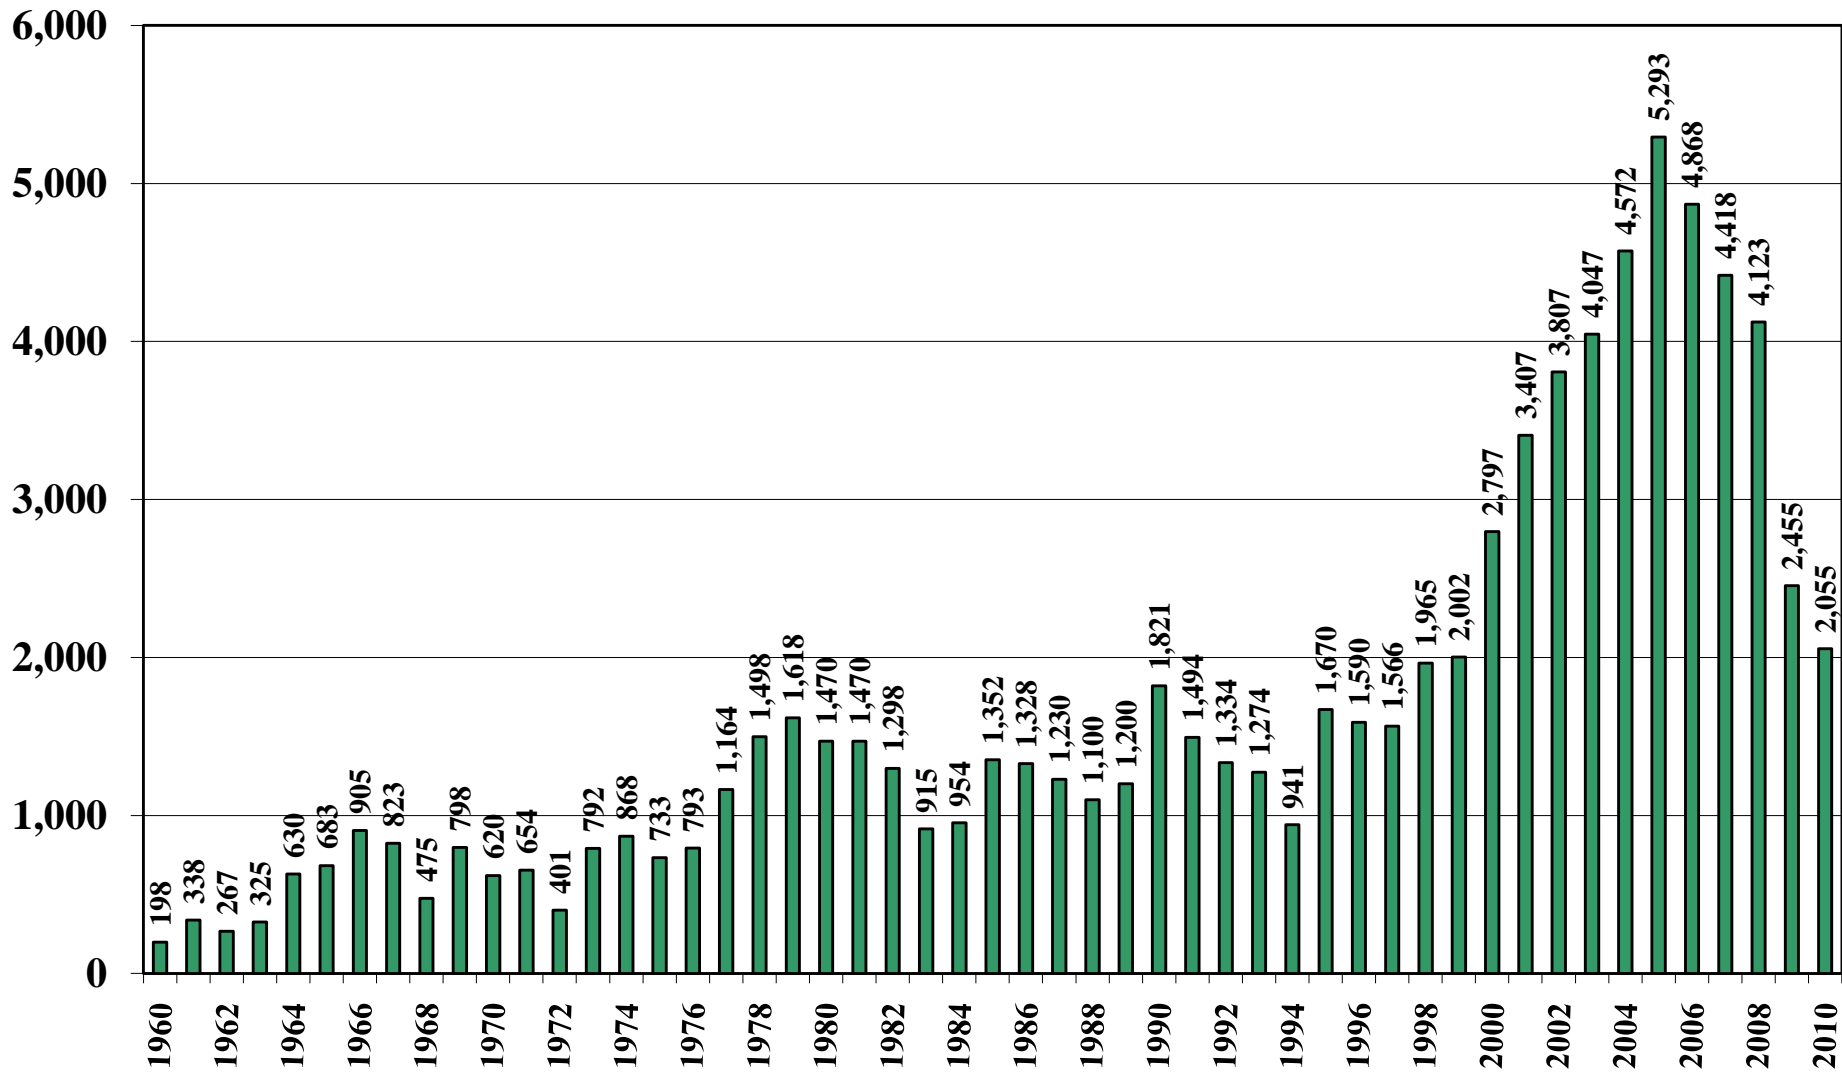

Philippines

USDA Supply and Demand Estimates

October 29, 2010

Philippines Rice Acreage Harvested 1960/61 – 2010/11

Source: [USDA Foreign Agricultural Service](#)

October 29, 2010

Philippines Milled Production (1,000 Metric Tons) 1960/61 – 2010/11

Source: [USDA Foreign Agricultural Service](#)

Philippines Rice Jan-Dec Imports (1,000 Metric Tons) 1960/61 – 2010/11

Source: [USDA Foreign Agricultural Service](#)

Philippines Rice Jan-Dec Exports (1,000 Metric Tons) 1960/61 – 2010/11

Source: [USDA Foreign Agricultural Service](#)

October 29, 2010

Philippines Rice Total Domestic Consumption (1,000 Metric Tons) 1960/61 – 2010/11

Source: [USDA Foreign Agricultural Service](#)

Philippines Rice Total Distribution (1,000 Metric Tons) 1960/61 – 2010/11

Source: [USDA Foreign Agricultural Service](#)

Philippines Rice Ending Stocks (1,000 Metric Tons) 1960/61 – 2010/11

Source: [USDA Foreign Agricultural Service](#)

October 29, 2010