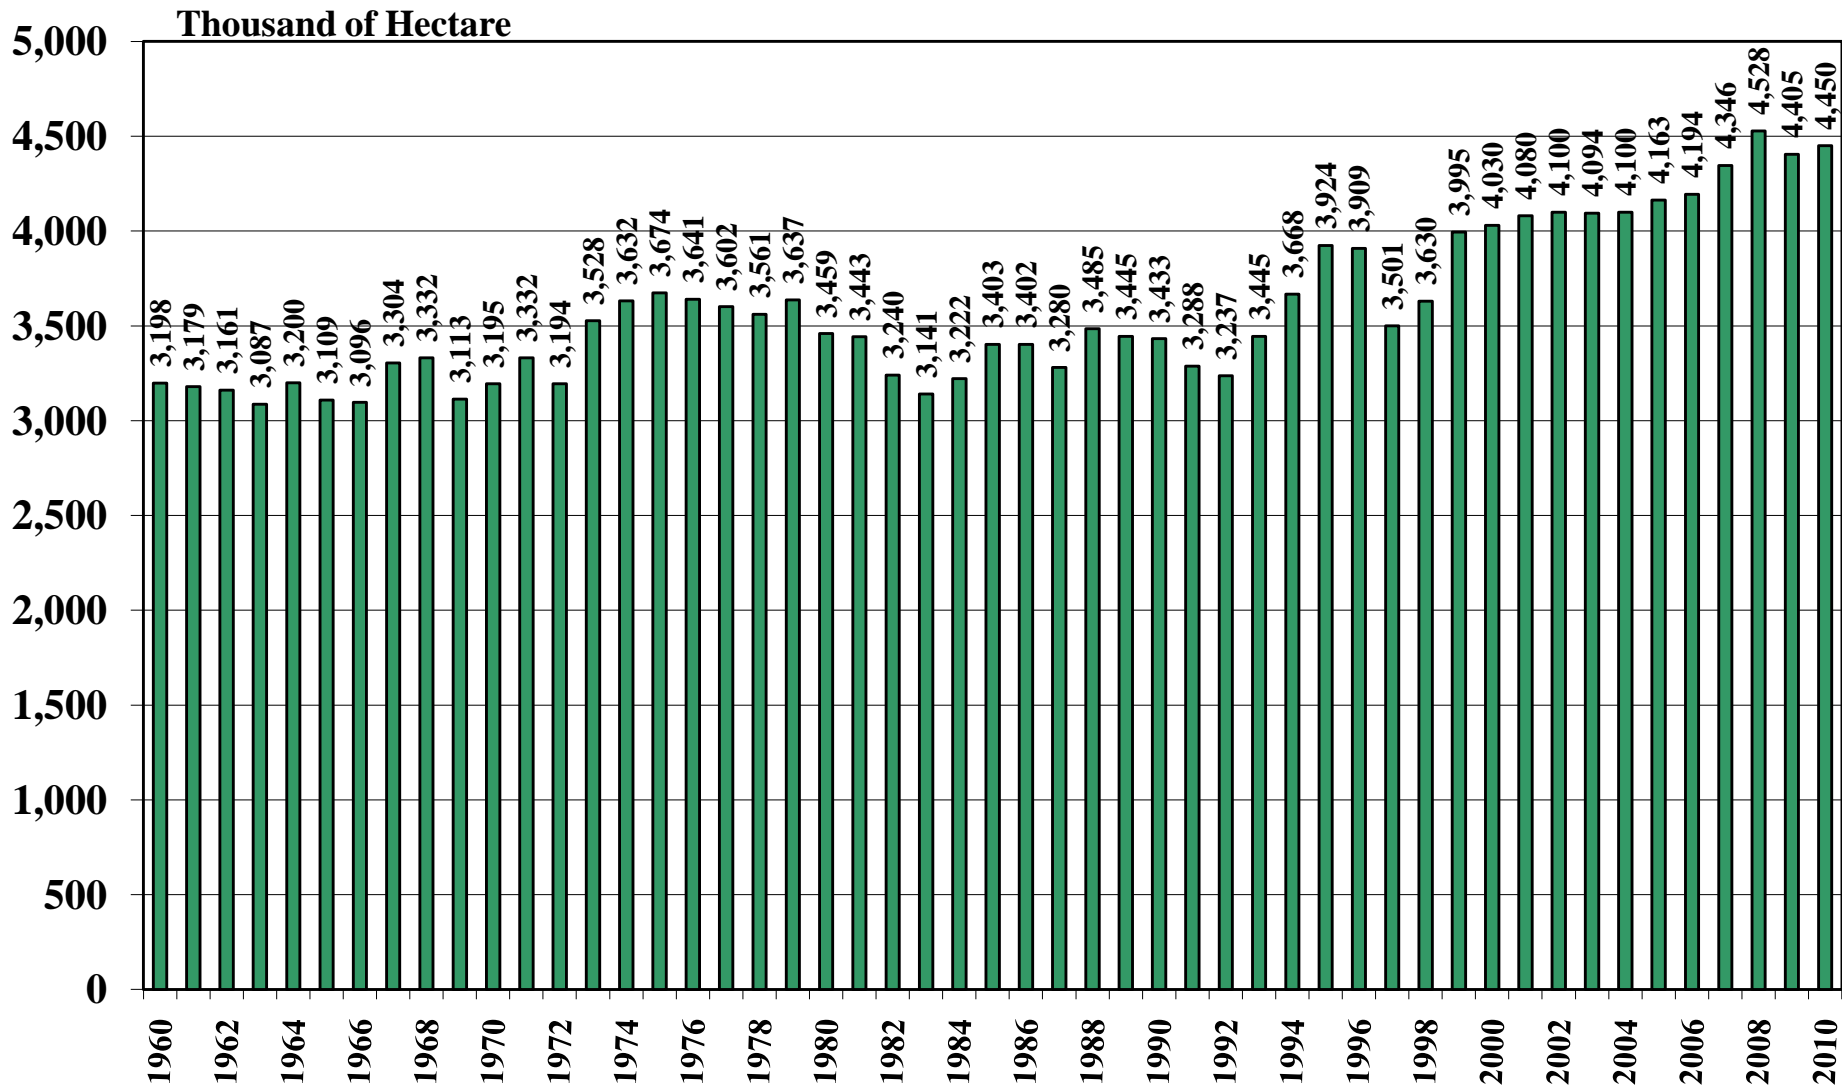

Philippines

USDA Supply and Demand Estimates

October 29, 2010

Philippines Rice Acreage Harvested 1960/61 – 2010/11

Source: [USDA Foreign Agricultural Service](#)

October 29, 2010

Philippines Milled Production (1,000 Metric Tons) 1960/61 – 2010/11

Source: [USDA Foreign Agricultural Service](#)

Philippines Rice Jan-Dec Imports (1,000 Metric Tons) 1960/61 – 2010/11

Source: [USDA Foreign Agricultural Service](#)

Philippines Rice Jan-Dec Exports (1,000 Metric Tons) 1960/61 – 2010/11

Source: [USDA Foreign Agricultural Service](#)

October 29, 2010

Philippines Rice Total Domestic Consumption (1,000 Metric Tons) 1960/61 – 2010/11

Source: [USDA Foreign Agricultural Service](#)

Philippines Rice Total Distribution (1,000 Metric Tons) 1960/61 – 2010/11