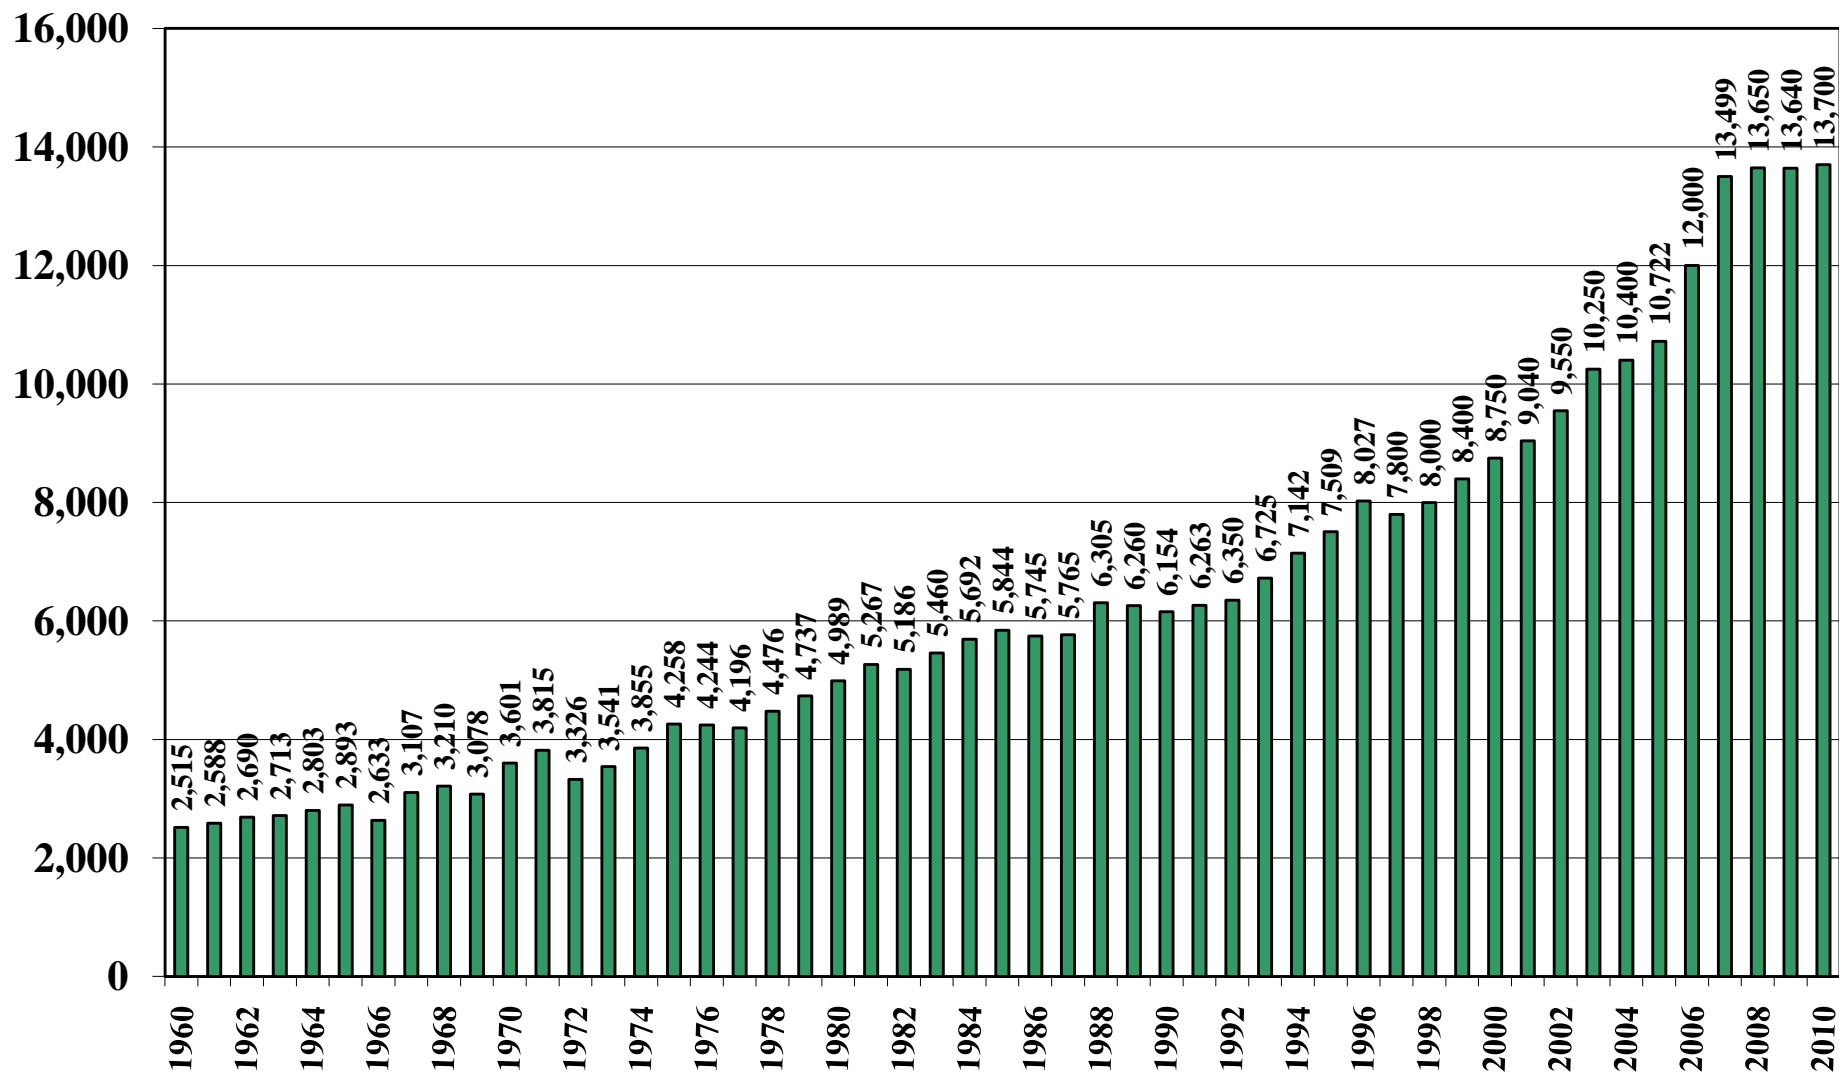

Philippines

USDA Supply and Demand Estimates

October 29, 2010

Philippines Rice Acreage Harvested 1960/61 – 2010/11

Source: [USDA Foreign Agricultural Service](#)

October 29, 2010

Philippines Milled Production (1,000 Metric Tons) 1960/61 – 2010/11

Source: [USDA Foreign Agricultural Service](#)

Philippines Rice Jan-Dec Imports (1,000 Metric Tons) 1960/61 – 2010/11

Source: [USDA Foreign Agricultural Service](#)

Philippines Rice Jan-Dec Exports (1,000 Metric Tons) 1960/61 – 2010/11

Source: [USDA Foreign Agricultural Service](#)

October 29, 2010

Philippines Rice Total Domestic Consumption (1,000 Metric Tons) 1960/61 – 2010/11

Source: [USDA Foreign Agricultural Service](#)

Philippines Rice Total Distribution (1,000 Metric Tons) 1960/61 – 2010/11