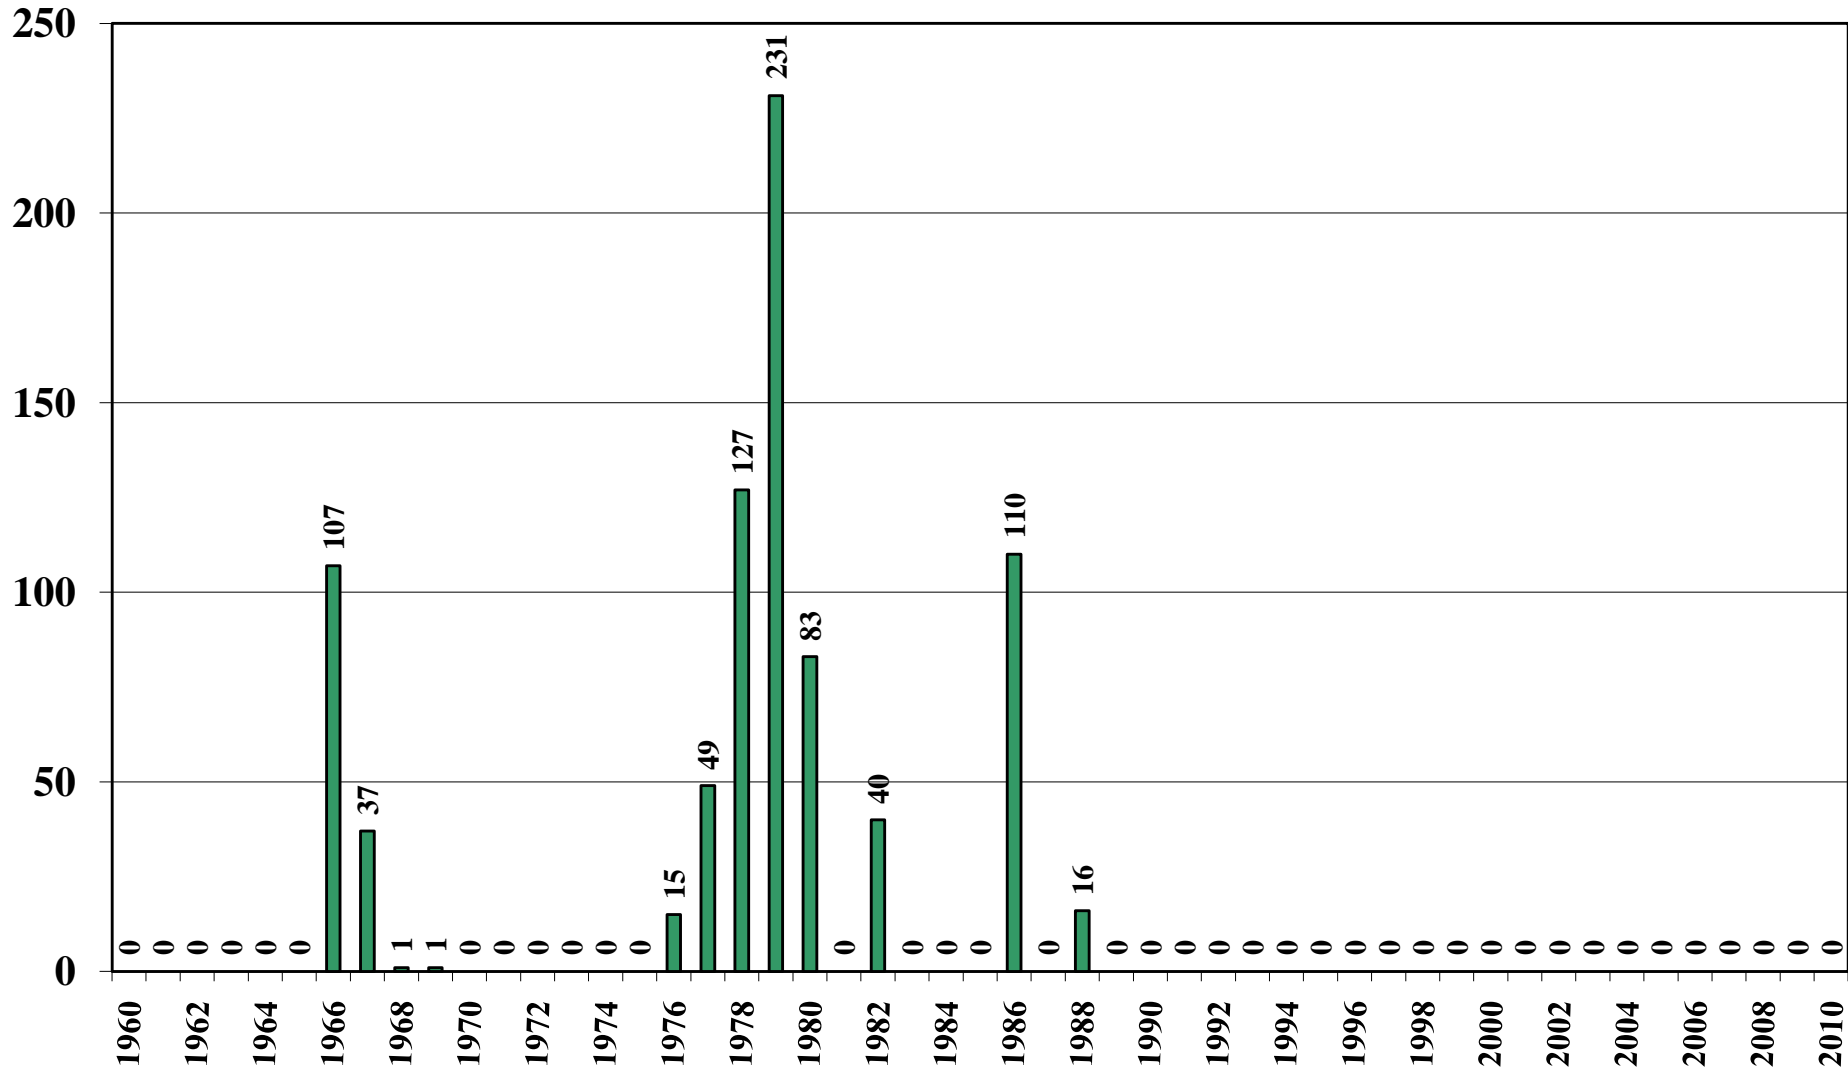

Philippines

USDA Supply and Demand Estimates

October 29, 2010

Philippines Rice Acreage Harvested 1960/61 – 2010/11

Source: [USDA Foreign Agricultural Service](#)

October 29, 2010

Philippines Milled Production (1,000 Metric Tons) 1960/61 – 2010/11

Source: [USDA Foreign Agricultural Service](#)

Philippines Rice Jan-Dec Imports (1,000 Metric Tons) 1960/61 – 2010/11

Source: [USDA Foreign Agricultural Service](#)

Philippines Rice Jan-Dec Exports (1,000 Metric Tons) 1960/61 – 2010/11

Source: [USDA Foreign Agricultural Service](#)

October 29, 2010

Philippines Rice Total Domestic Consumption (1,000 Metric Tons) 1960/61 – 2010/11

Source: [USDA Foreign Agricultural Service](#)

Philippines Rice Total Distribution (1,000 Metric Tons) 1960/61 – 2010/11

Source: [USDA Foreign Agricultural Service](#)

Philippines Rice Ending Stocks (1,000 Metric Tons) 1960/61 – 2010/11

Source: [USDA Foreign Agricultural Service](#)

October 29, 2010