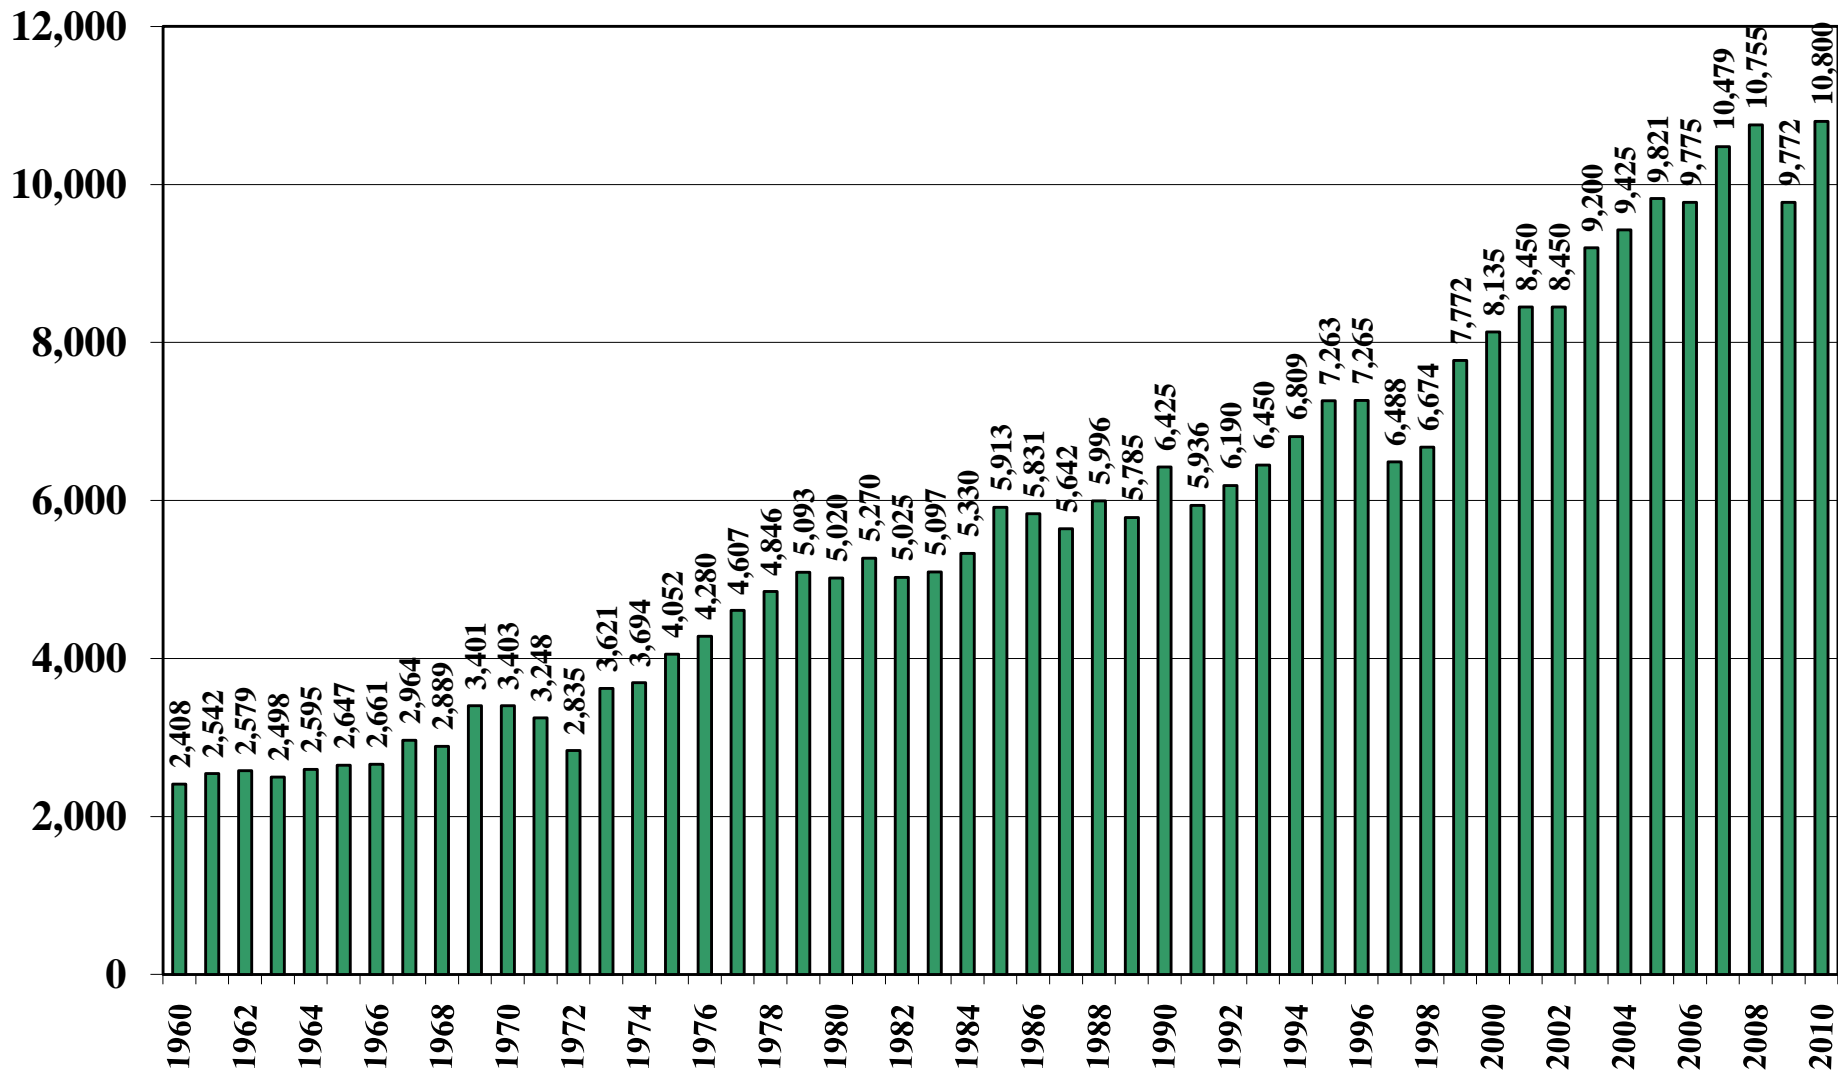

Philippines

USDA Supply and Demand Estimates

October 29, 2010

Philippines Rice Acreage Harvested 1960/61 – 2010/11

Source: [USDA Foreign Agricultural Service](#)

October 29, 2010

Philippines Milled Production (1,000 Metric Tons) 1960/61 – 2010/11

Source: [USDA Foreign Agricultural Service](#)

Philippines Rice Jan-Dec Imports (1,000 Metric Tons) 1960/61 – 2010/11

Source: [USDA Foreign Agricultural Service](#)

Philippines Rice Jan-Dec Exports (1,000 Metric Tons) 1960/61 – 2010/11

Source: [USDA Foreign Agricultural Service](#)

October 29, 2010

Philippines Rice Total Domestic Consumption (1,000 Metric Tons) 1960/61 – 2010/11

Source: [USDA Foreign Agricultural Service](#)

Philippines Rice Total Distribution (1,000 Metric Tons) 1960/61 – 2010/11