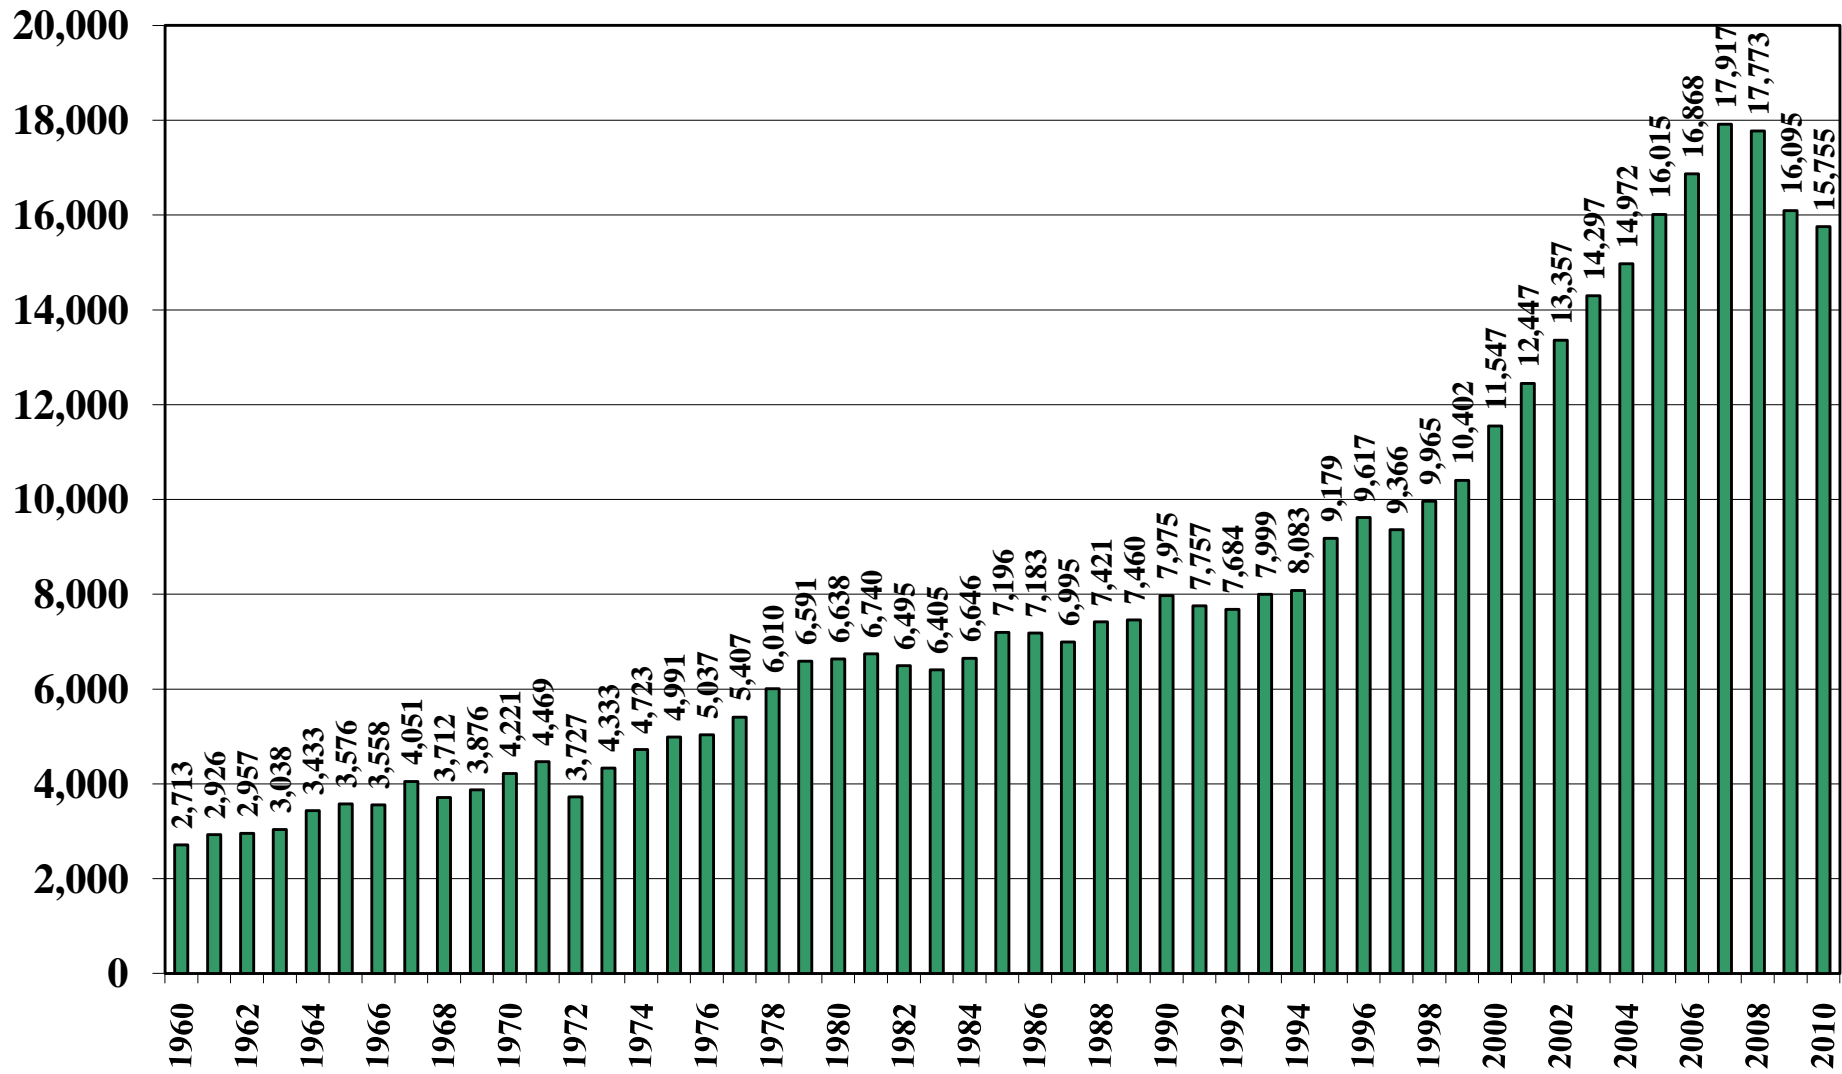

Philippines

USDA Supply and Demand Estimates

October 29, 2010

Philippines Rice Acreage Harvested 1960/61 – 2010/11

Source: [USDA Foreign Agricultural Service](#)

October 29, 2010

Philippines Milled Production (1,000 Metric Tons) 1960/61 – 2010/11

Source: [USDA Foreign Agricultural Service](#)

October 29, 2010

Philippines Rice Total Domestic Consumption (1,000 Metric Tons) 1960/61 – 2010/11

Source: [USDA Foreign Agricultural Service](#)

Philippines Rice Total Distribution (1,000 Metric Tons) 1960/61 – 2010/11

Source: [USDA Foreign Agricultural Service](#)

Philippines Rice Ending Stocks (1,000 Metric Tons) 1960/61 – 2010/11

Source: [USDA Foreign Agricultural Service](#)

October 29, 2010