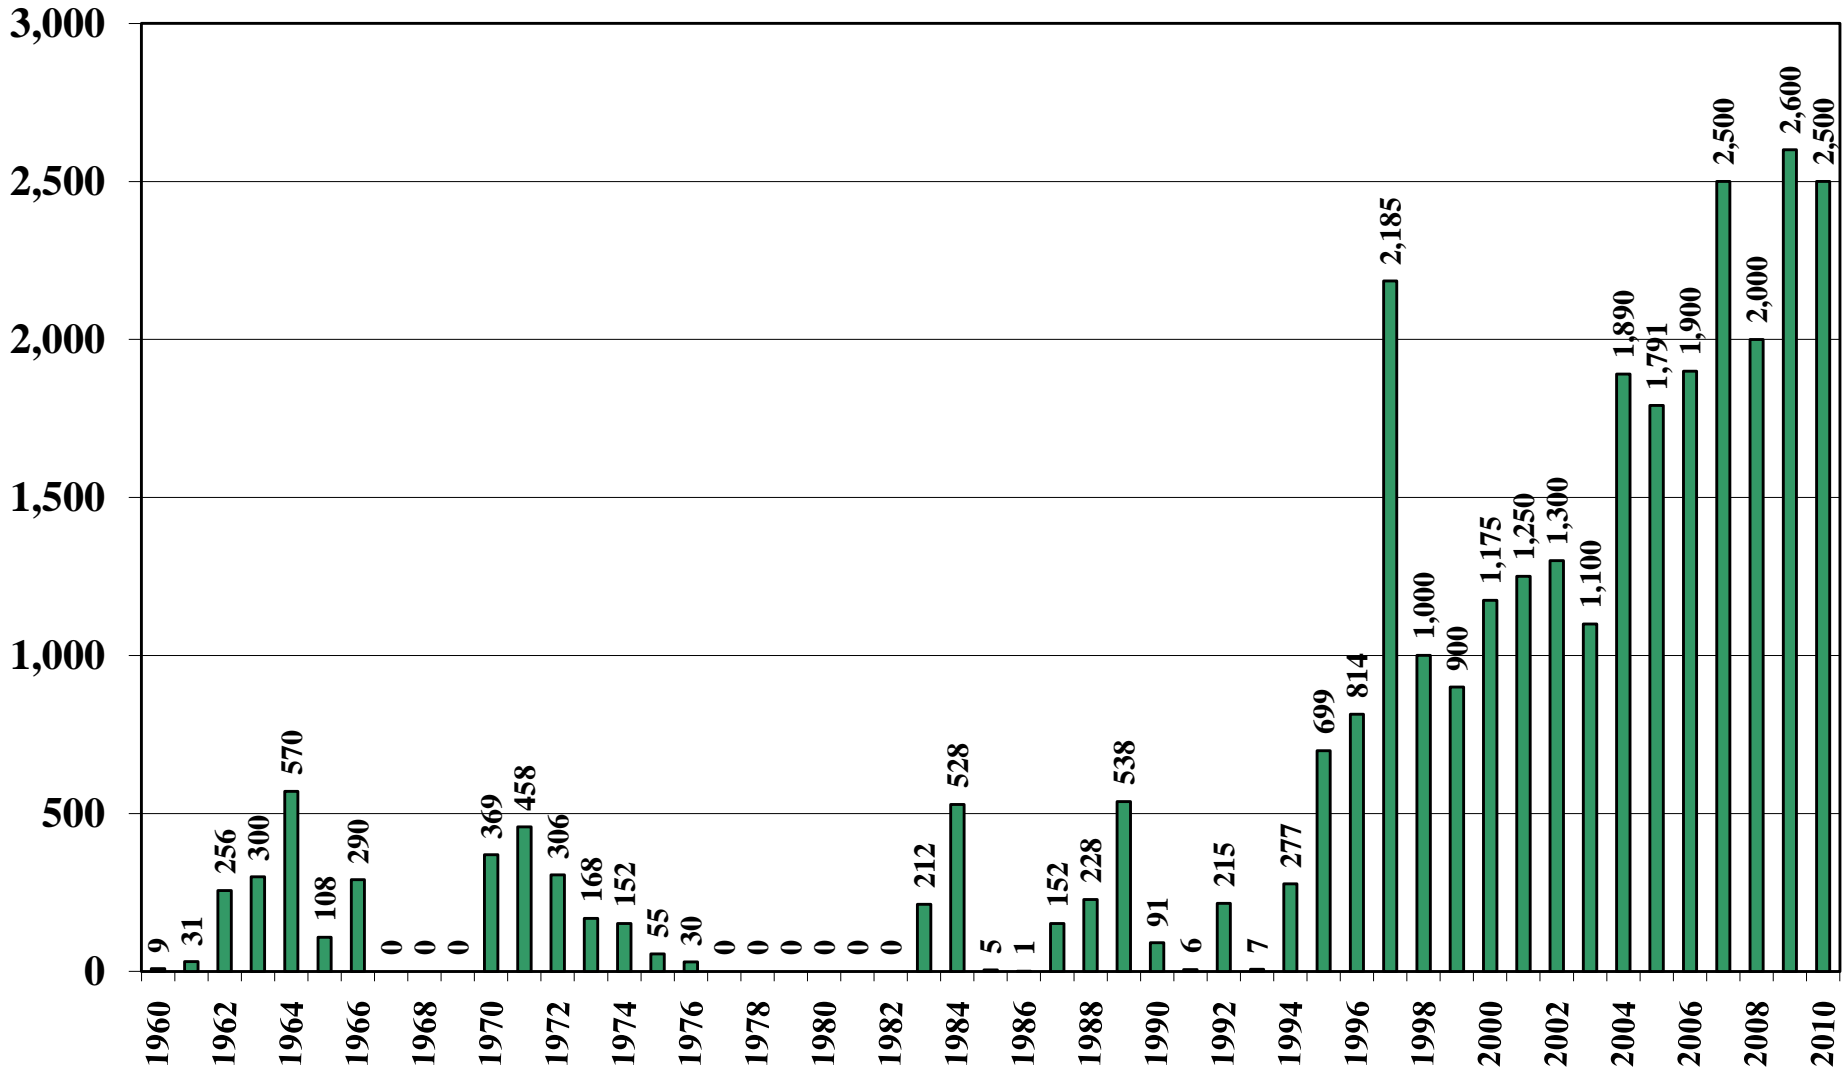

Philippines

USDA Supply and Demand Estimates

October 29, 2010

Philippines Rice Acreage Harvested 1960/61 – 2010/11

Source: [USDA Foreign Agricultural Service](#)

October 29, 2010

Philippines Milled Production (1,000 Metric Tons) 1960/61 – 2010/11

Source: [USDA Foreign Agricultural Service](#)

Philippines Rice Jan-Dec Imports (1,000 Metric Tons) 1960/61 – 2010/11

Source: [USDA Foreign Agricultural Service](#)

Philippines Rice Jan-Dec Exports (1,000 Metric Tons) 1960/61 – 2010/11

Source: [USDA Foreign Agricultural Service](#)

October 29, 2010

Philippines Rice Total Domestic Consumption (1,000 Metric Tons) 1960/61 – 2010/11

Source: [USDA Foreign Agricultural Service](#)

Philippines Rice Total Distribution (1,000 Metric Tons) 1960/61 – 2010/11

Source: [USDA Foreign Agricultural Service](#)

Philippines Rice Ending Stocks (1,000 Metric Tons) 1960/61 – 2010/11

Source: [USDA Foreign Agricultural Service](#)

October 29, 2010