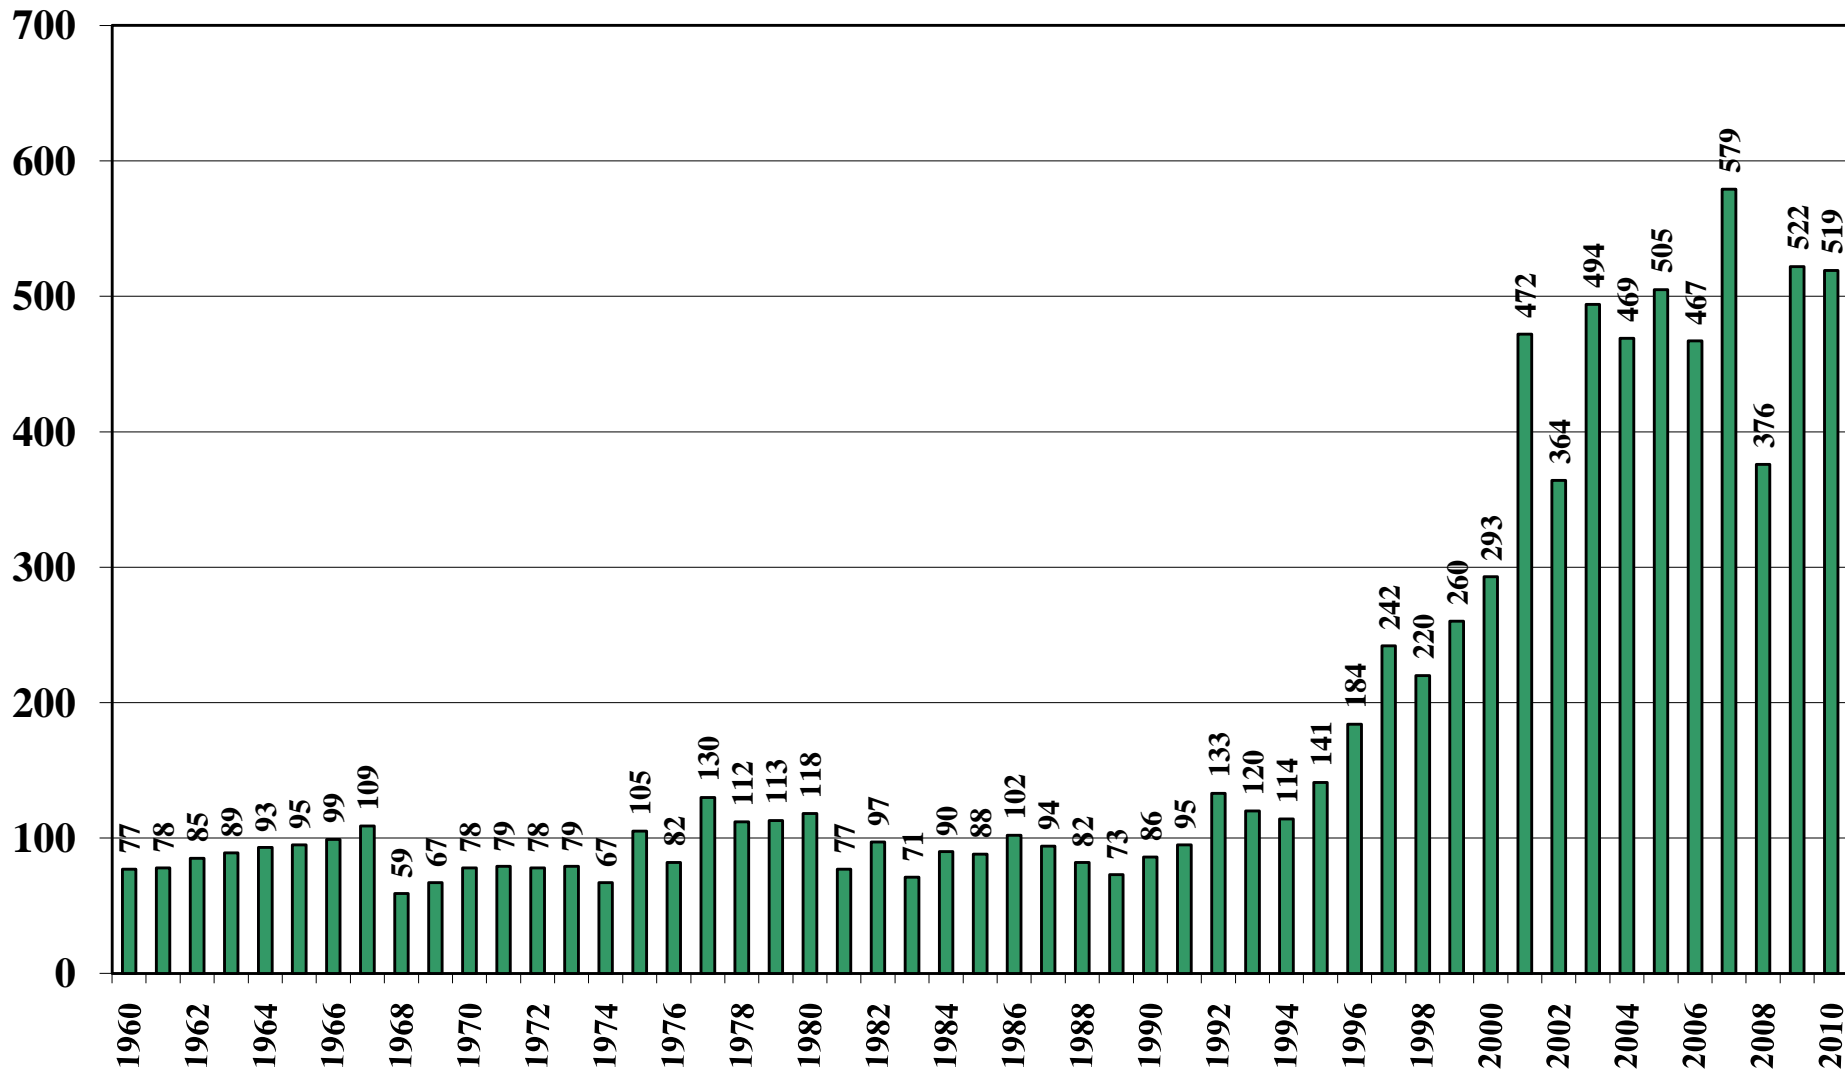

Mozambique

USDA Supply and Demand Estimates

October 29, 2010

Mozambique Rice Acreage Harvested 1960/61 – 2010/11

Source: [USDA Foreign Agricultural Service](#)

October 29, 2010

Mozambique Rice Milled Production (1,000 Metric Tons) 1960/61 – 2010/11

Source: [USDA Foreign Agricultural Service](#)

October 29, 2010

Mozambique Rice Jan-Dec Imports (1,000 Metric Tons) 1960/61 – 2010/11

Source: [USDA Foreign Agricultural Service](#)

October 29, 2010

Mozambique Rice Jan-Dec Exports (1,000 Metric Tons) 1960/61 – 2010/11

Source: [USDA Foreign Agricultural Service](#)

October 29, 2010

Mozambique Rice Total Domestic Consumption (1,000 Metric Tons) 1960/61 – 2010/11

Source: [USDA Foreign Agricultural Service](#)

Mozambique Rice Total Distribution (1,000 Metric Tons) 1960/61 – 2010/11