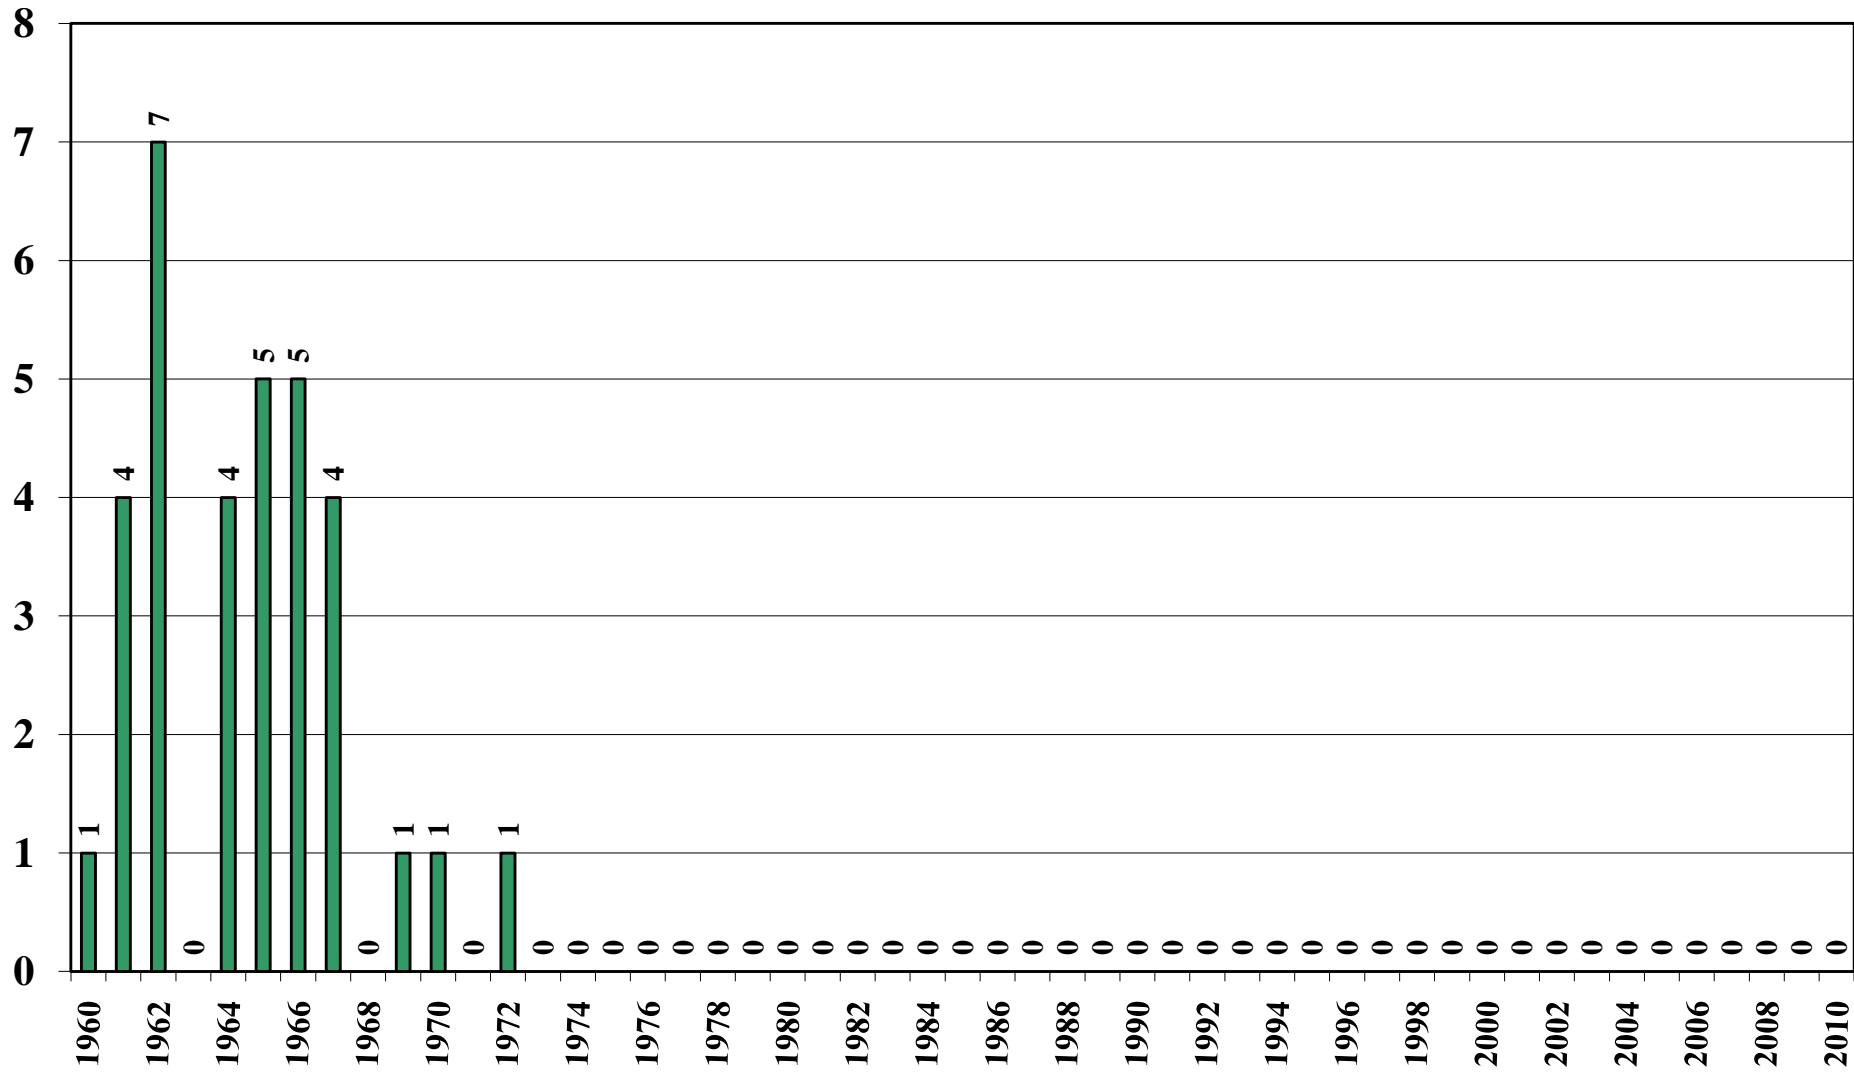

Mozambique

USDA Supply and Demand Estimates

October 29, 2010

Mozambique Rice Acreage Harvested 1960/61 – 2010/11

Source: [USDA Foreign Agricultural Service](#)

October 29, 2010

Mozambique Rice Milled Production (1,000 Metric Tons) 1960/61 – 2010/11

Source: [USDA Foreign Agricultural Service](#)

October 29, 2010

Mozambique Rice Jan-Dec Imports (1,000 Metric Tons) 1960/61 – 2010/11

Source: [USDA Foreign Agricultural Service](#)

October 29, 2010

Mozambique Rice Jan-Dec Exports (1,000 Metric Tons) 1960/61 – 2010/11

Source: [USDA Foreign Agricultural Service](#)

October 29, 2010

Mozambique Rice Total Domestic Consumption (1,000 Metric Tons) 1960/61 – 2010/11

Source: [USDA Foreign Agricultural Service](#)

Mozambique Rice Total Distribution (1,000 Metric Tons) 1960/61 – 2010/11