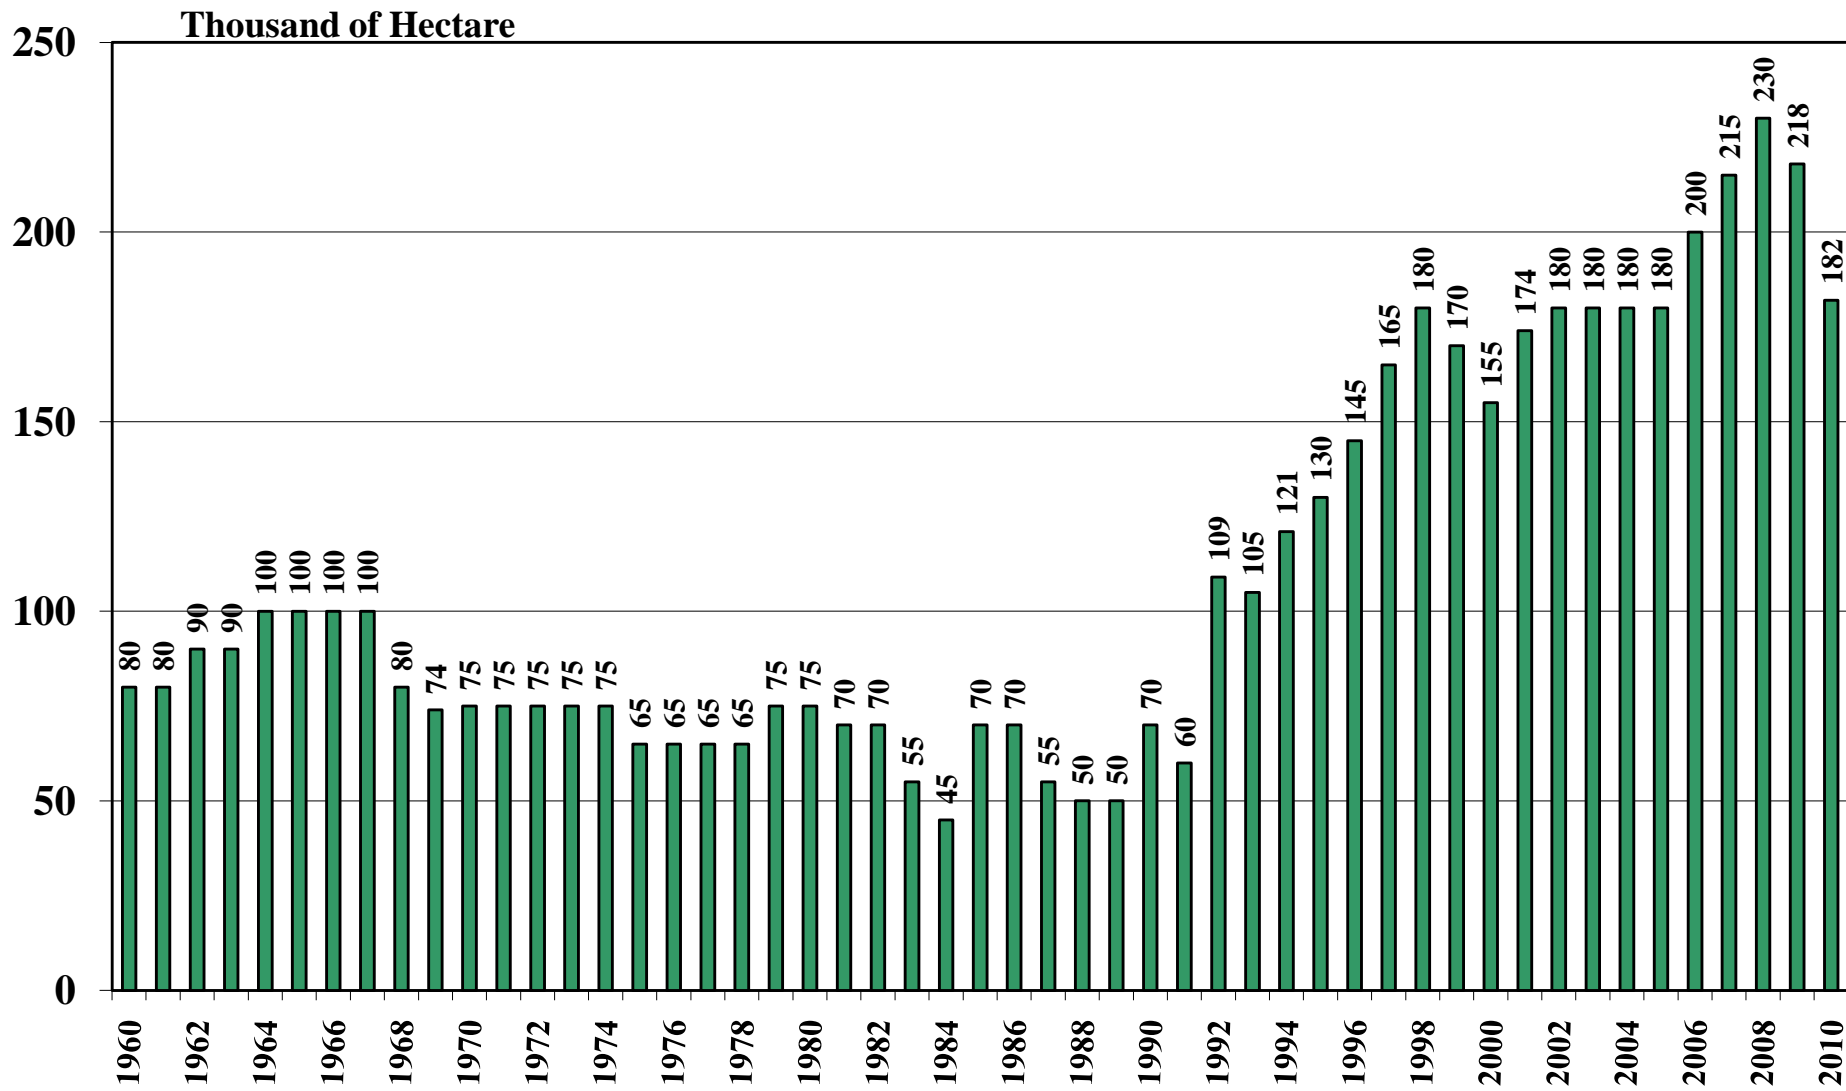

Mozambique

USDA Supply and Demand Estimates

October 29, 2010

Mozambique Rice Acreage Harvested 1960/61 – 2010/11

Source: [USDA Foreign Agricultural Service](#)

October 29, 2010

Mozambique Rice Milled Production (1,000 Metric Tons) 1960/61 – 2010/11

Source: [USDA Foreign Agricultural Service](#)

October 29, 2010

Mozambique Rice Jan-Dec Imports (1,000 Metric Tons) 1960/61 – 2010/11

Source: [USDA Foreign Agricultural Service](#)

October 29, 2010

Mozambique Rice Jan-Dec Exports (1,000 Metric Tons) 1960/61 – 2010/11

Source: [USDA Foreign Agricultural Service](#)

October 29, 2010

Mozambique Rice Total Domestic Consumption (1,000 Metric Tons) 1960/61 – 2010/11

Source: [USDA Foreign Agricultural Service](#)

Mozambique Rice Total Distribution (1,000 Metric Tons) 1960/61 – 2010/11

Source: [USDA Foreign Agricultural Service](#)

Mozambique Rice Ending Stocks (1,000 Metric Tons) 1960/61 – 2010/11

Source: [USDA Foreign Agricultural Service](#)

October 29, 2010