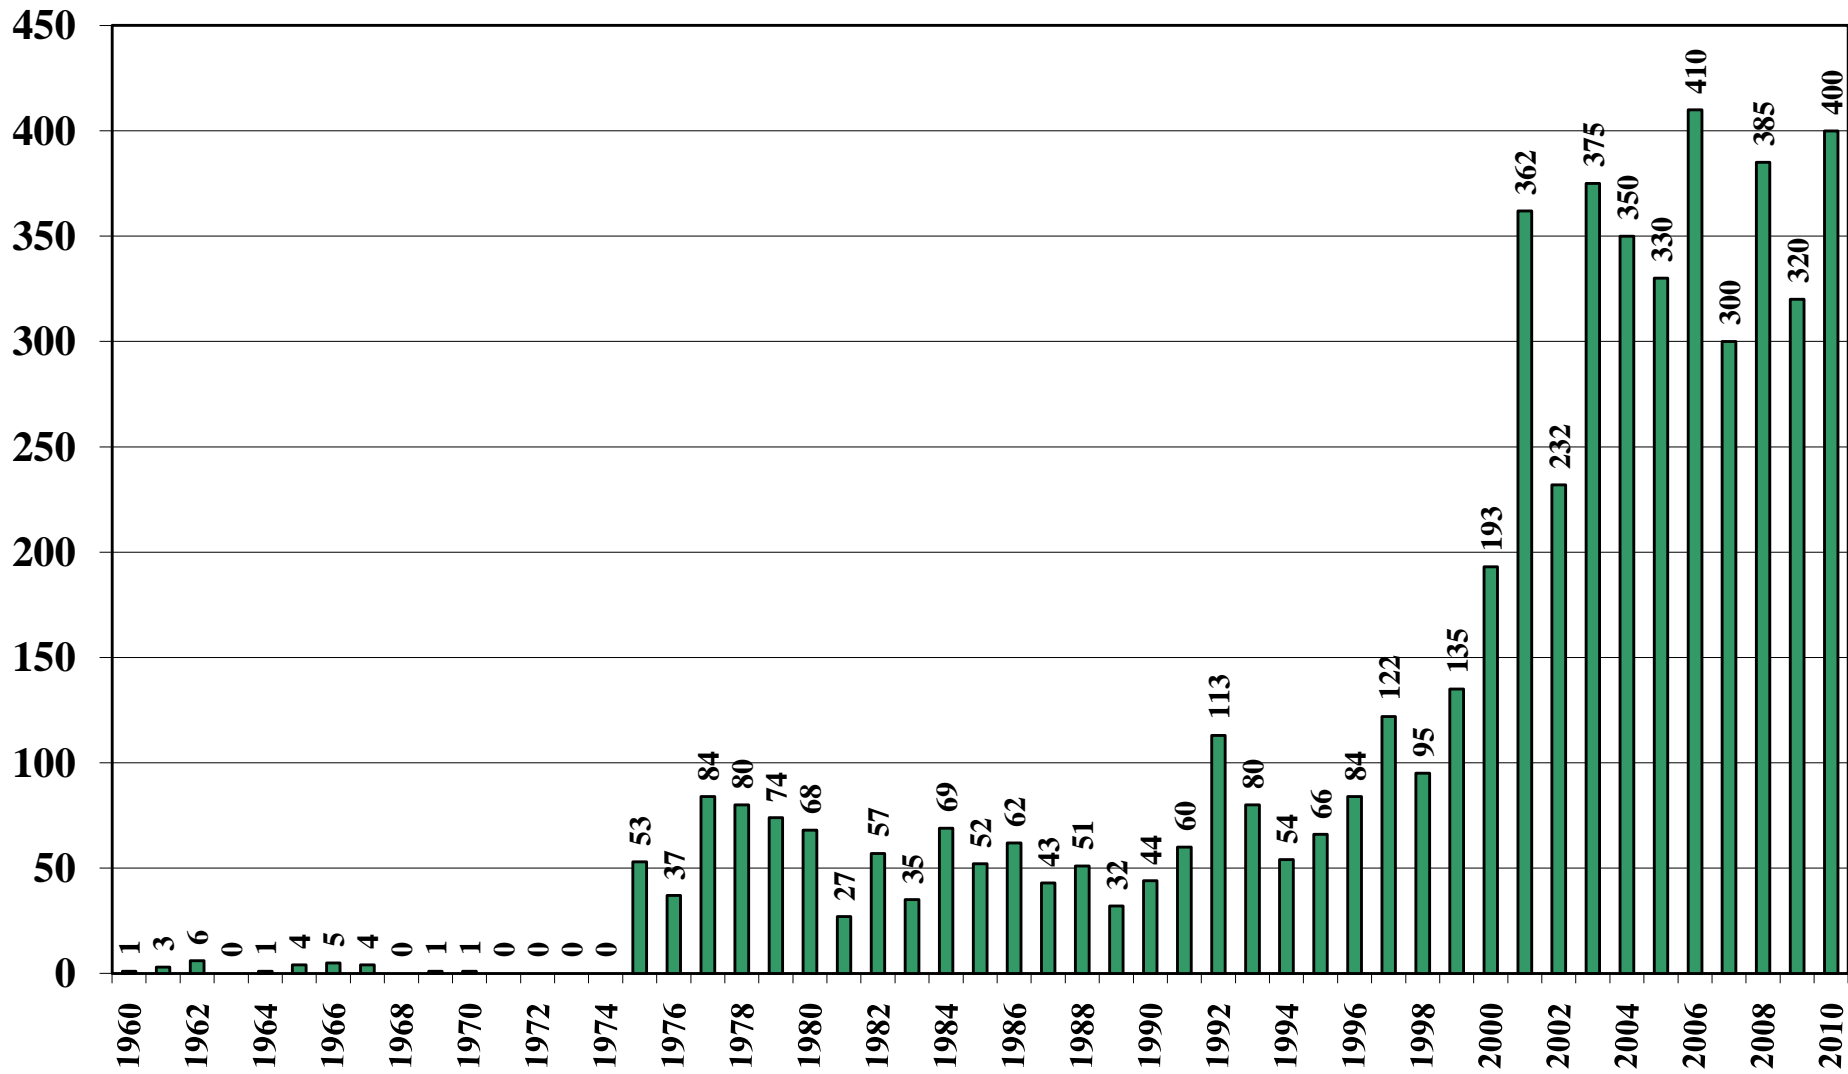

Mozambique

USDA Supply and Demand Estimates

October 29, 2010

Mozambique Rice Acreage Harvested 1960/61 – 2010/11

Source: [USDA Foreign Agricultural Service](#)

October 29, 2010

Mozambique Rice Milled Production (1,000 Metric Tons) 1960/61 – 2010/11

Source: [USDA Foreign Agricultural Service](#)

October 29, 2010

Mozambique Rice Jan-Dec Imports (1,000 Metric Tons) 1960/61 – 2010/11

Source: [USDA Foreign Agricultural Service](#)

October 29, 2010

Mozambique Rice Jan-Dec Exports (1,000 Metric Tons) 1960/61 – 2010/11

Source: [USDA Foreign Agricultural Service](#)

October 29, 2010

Mozambique Rice Total Domestic Consumption (1,000 Metric Tons) 1960/61 – 2010/11

Source: [USDA Foreign Agricultural Service](#)

Mozambique Rice Total Distribution (1,000 Metric Tons) 1960/61 – 2010/11

Source: [USDA Foreign Agricultural Service](#)

Mozambique Rice Ending Stocks (1,000 Metric Tons) 1960/61 – 2010/11

Source: [USDA Foreign Agricultural Service](#)

October 29, 2010