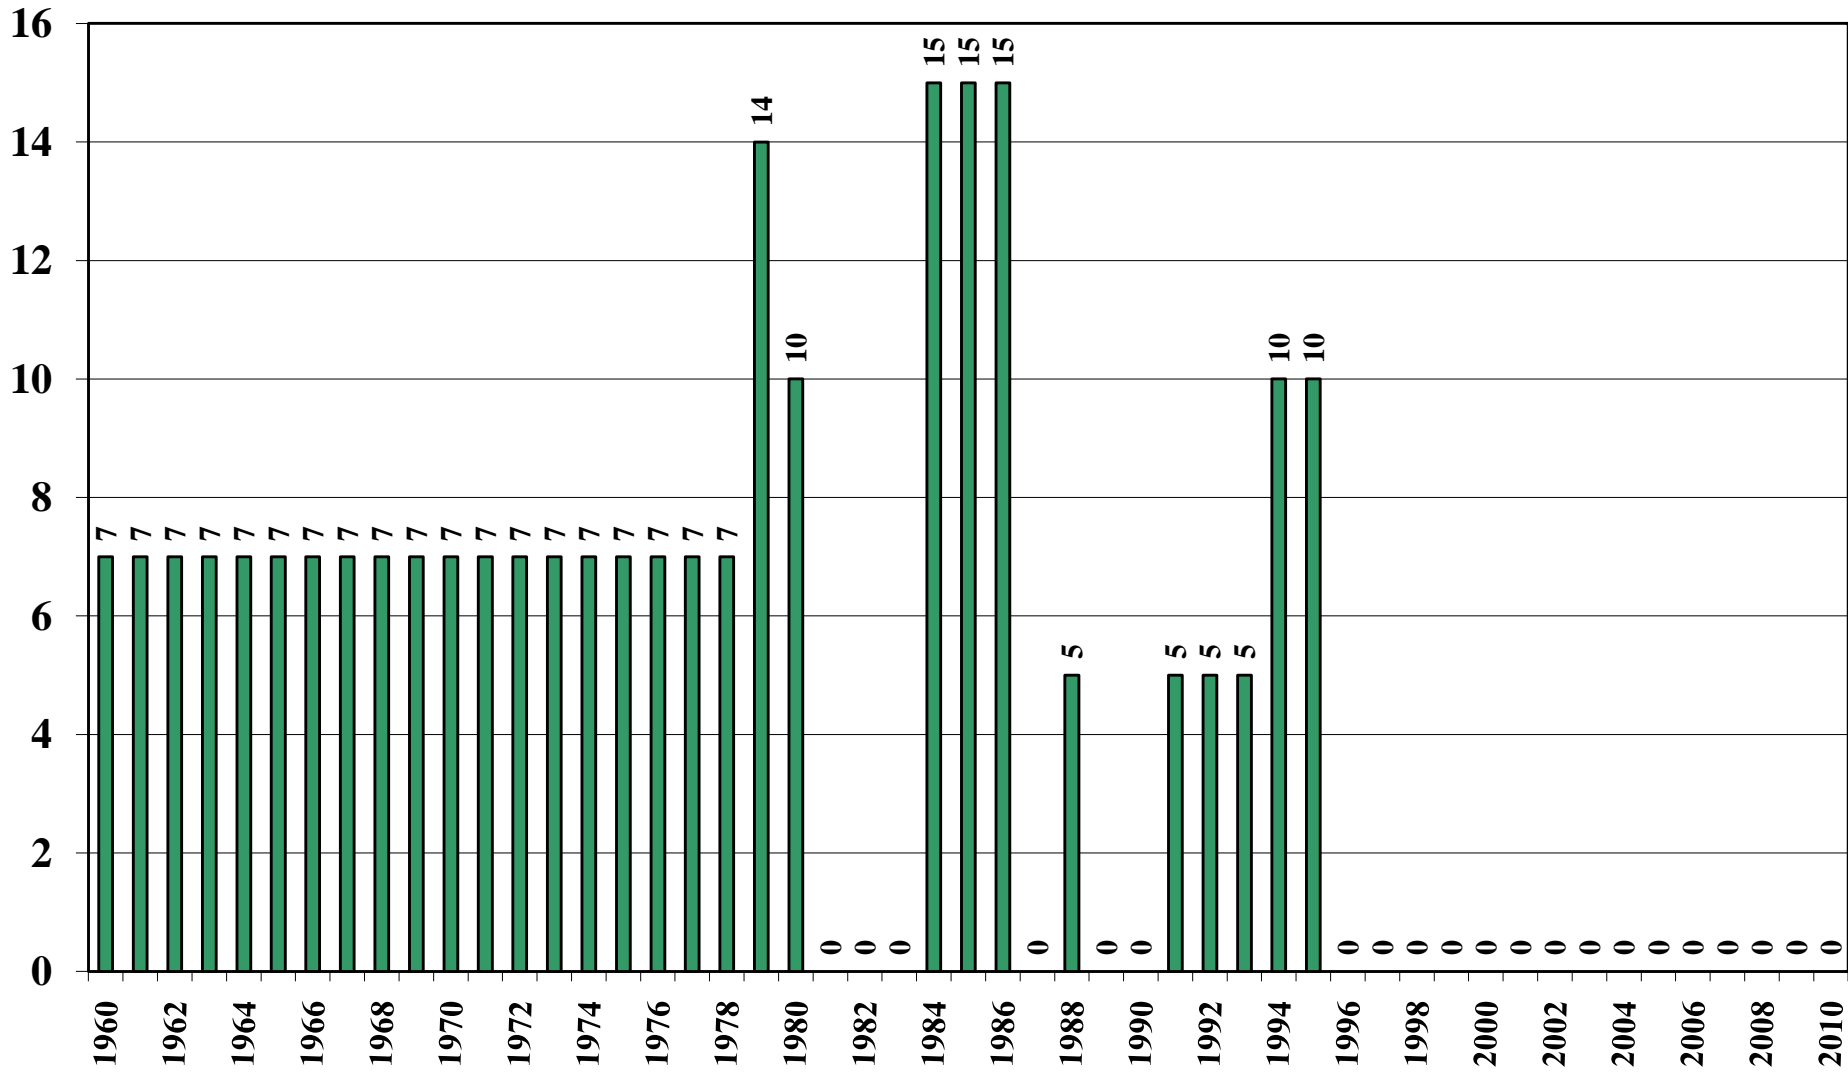

Mozambique

USDA Supply and Demand Estimates

October 29, 2010

Mozambique Rice Acreage Harvested 1960/61 – 2010/11

Source: [USDA Foreign Agricultural Service](#)

October 29, 2010

Mozambique Rice Milled Production (1,000 Metric Tons) 1960/61 – 2010/11

Source: [USDA Foreign Agricultural Service](#)

October 29, 2010

Mozambique Rice Total Domestic Consumption (1,000 Metric Tons) 1960/61 – 2010/11

Source: [USDA Foreign Agricultural Service](#)

Mozambique Rice Total Distribution (1,000 Metric Tons) 1960/61 – 2010/11

Source: [USDA Foreign Agricultural Service](#)

Mozambique Rice Ending Stocks (1,000 Metric Tons) 1960/61 – 2010/11

Source: [USDA Foreign Agricultural Service](#)

October 29, 2010