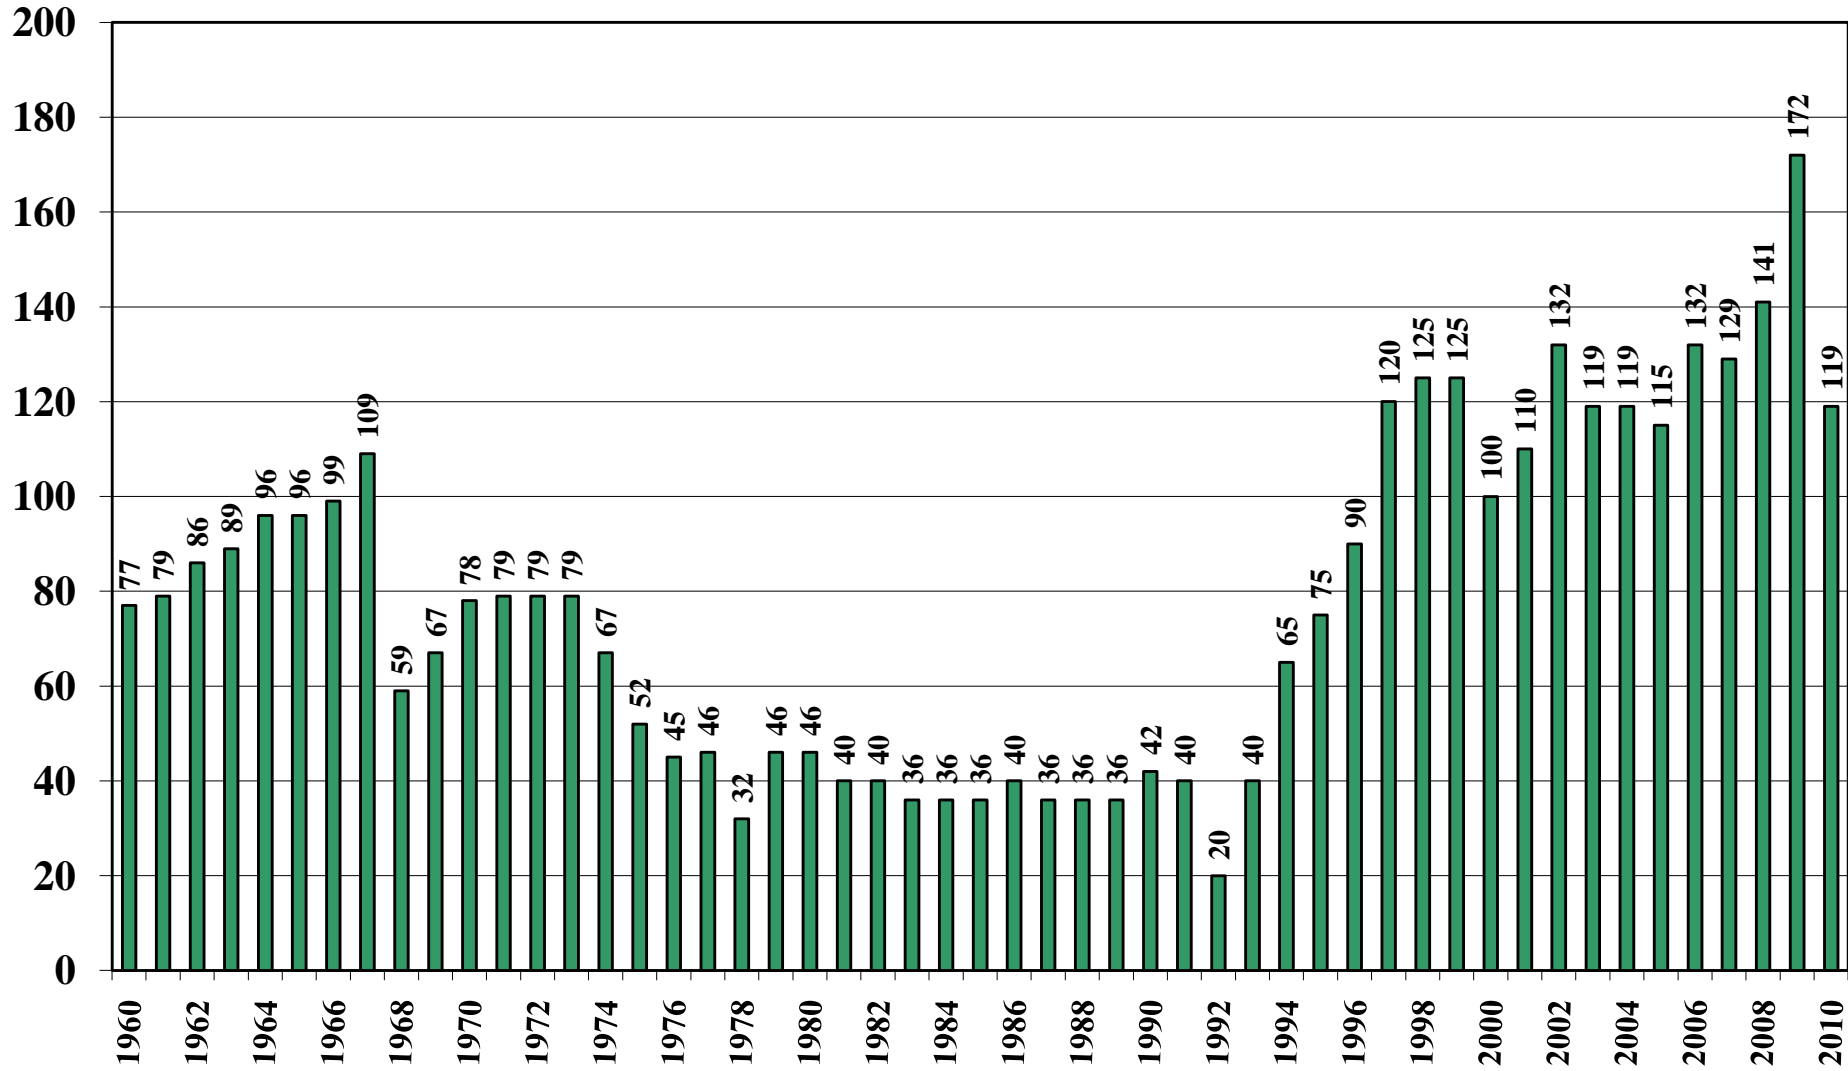

Mozambique

USDA Supply and Demand Estimates

October 29, 2010

Mozambique Rice Acreage Harvested 1960/61 – 2010/11

Source: [USDA Foreign Agricultural Service](#)

October 29, 2010

Mozambique Rice Milled Production (1,000 Metric Tons) 1960/61 – 2010/11

Source: [USDA Foreign Agricultural Service](#)

October 29, 2010

Mozambique Rice Jan-Dec Imports (1,000 Metric Tons) 1960/61 – 2010/11

Source: [USDA Foreign Agricultural Service](#)

October 29, 2010

Mozambique Rice Jan-Dec Exports (1,000 Metric Tons) 1960/61 – 2010/11

Source: [USDA Foreign Agricultural Service](#)

October 29, 2010

Mozambique Rice Total Domestic Consumption (1,000 Metric Tons) 1960/61 – 2010/11

Source: [USDA Foreign Agricultural Service](#)

Mozambique Rice Total Distribution (1,000 Metric Tons) 1960/61 – 2010/11