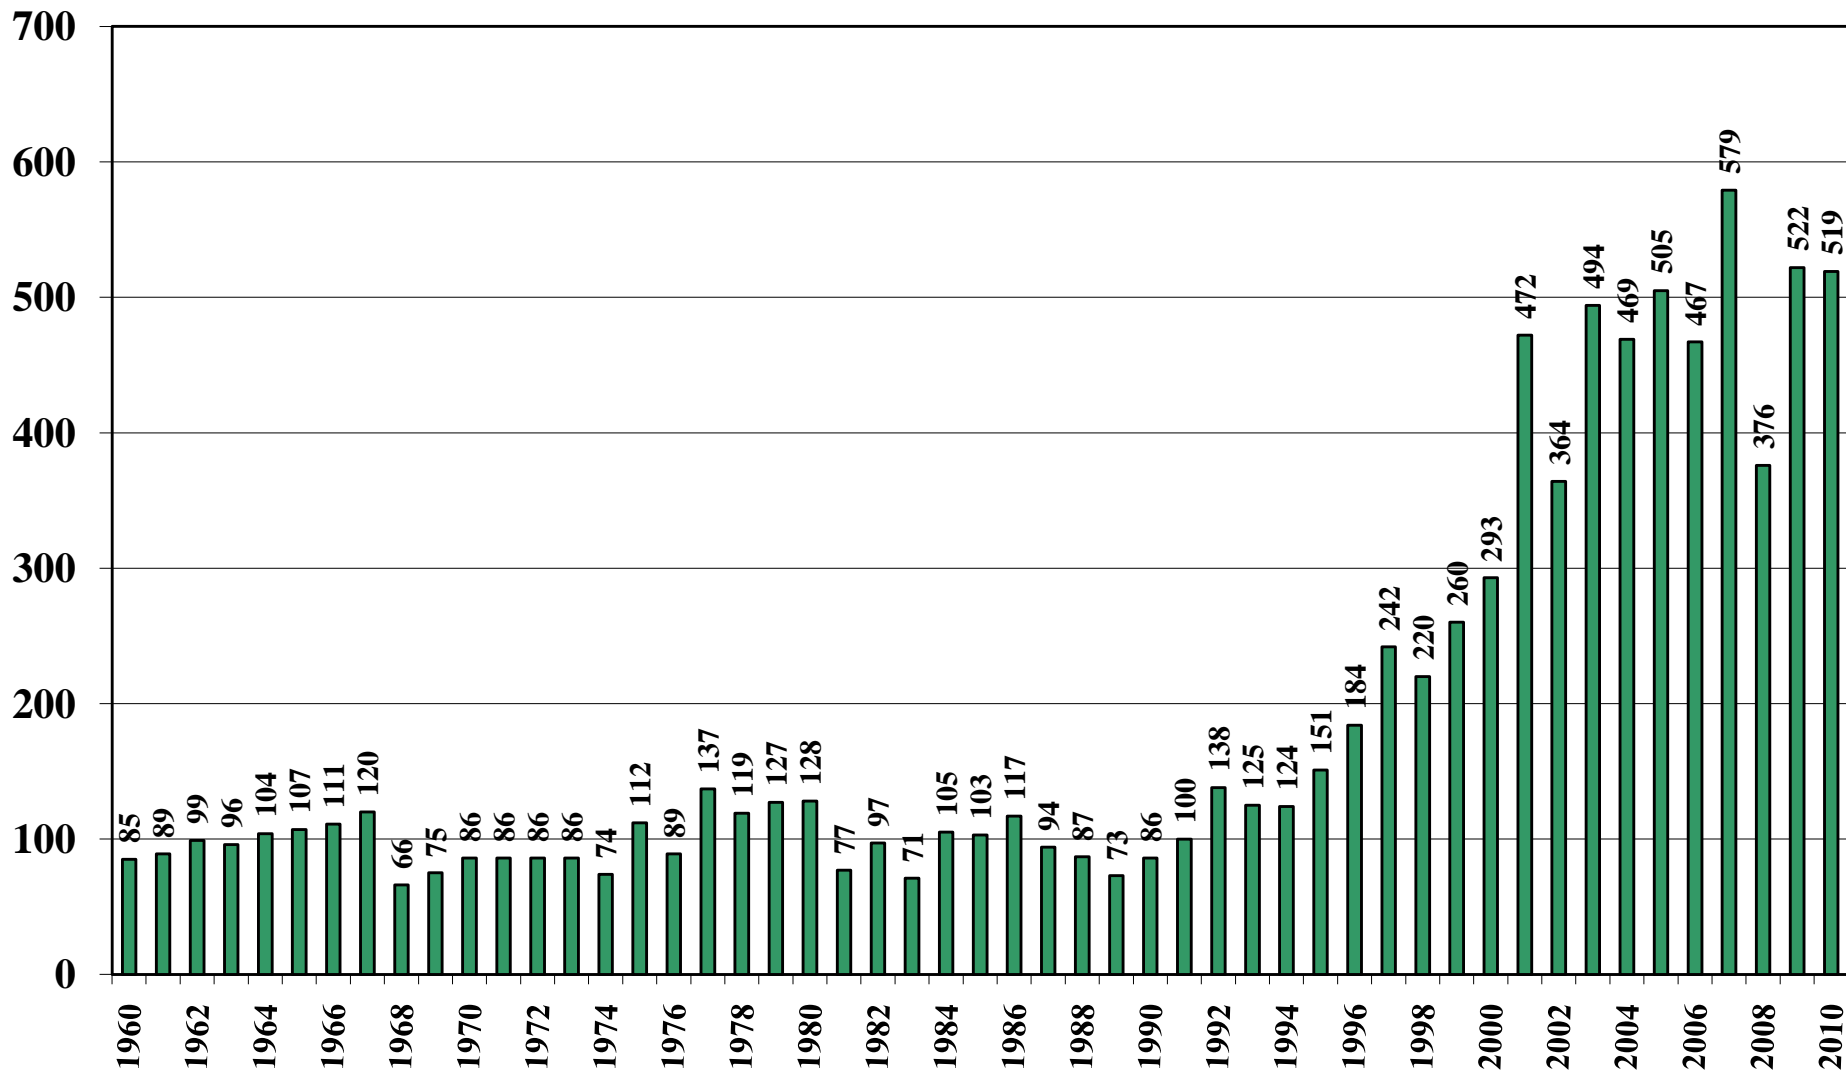

Mozambique

USDA Supply and Demand Estimates

October 29, 2010

Mozambique Rice Acreage Harvested 1960/61 – 2010/11

Source: [USDA Foreign Agricultural Service](#)

October 29, 2010

Mozambique Rice Milled Production (1,000 Metric Tons) 1960/61 – 2010/11

Source: [USDA Foreign Agricultural Service](#)

October 29, 2010

Mozambique Rice Total Domestic Consumption (1,000 Metric Tons) 1960/61 – 2010/11

Source: [USDA Foreign Agricultural Service](#)

Mozambique Rice Total Distribution (1,000 Metric Tons) 1960/61 – 2010/11

Source: [USDA Foreign Agricultural Service](#)

Mozambique Rice Ending Stocks (1,000 Metric Tons) 1960/61 – 2010/11

Source: [USDA Foreign Agricultural Service](#)

October 29, 2010