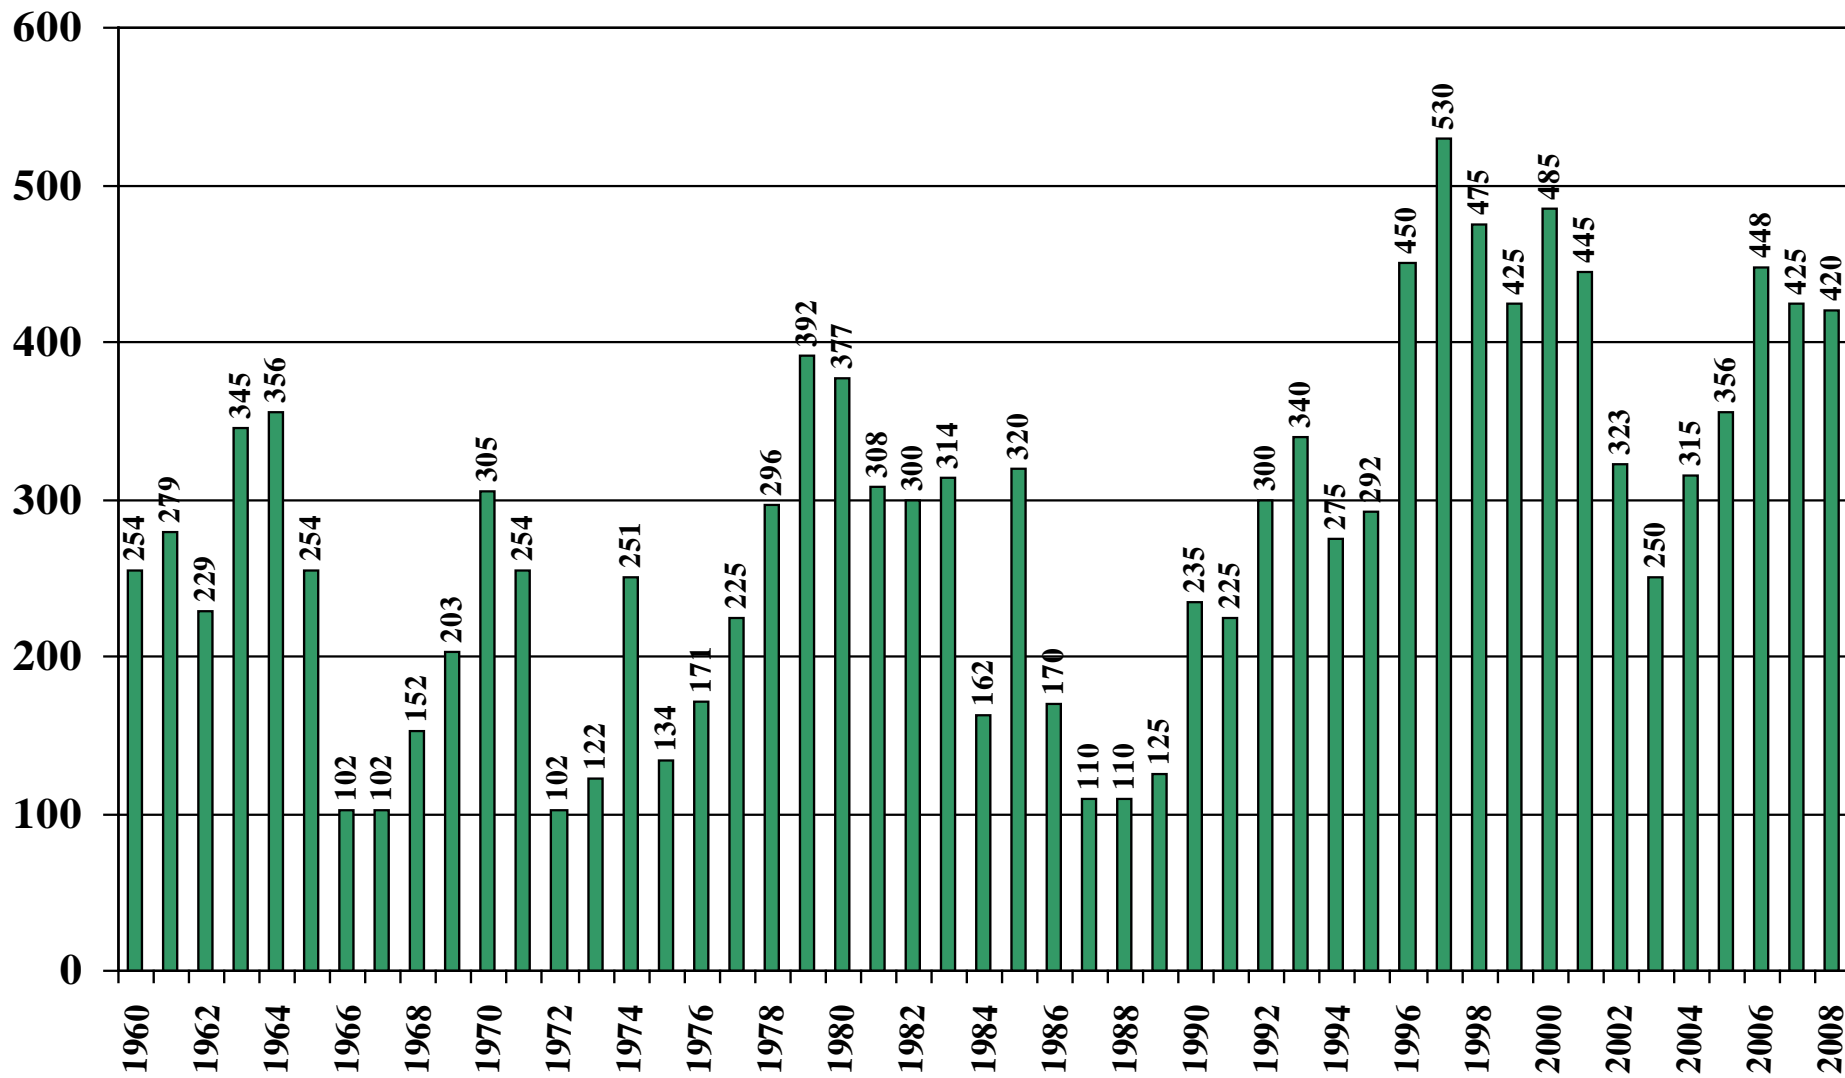

Malaysia Rice Ending Stocks (1,000 Metric Tons) 1960/61 – 2008/09

Source: [USDA Foreign Agricultural Service](#)

September 2, 2008