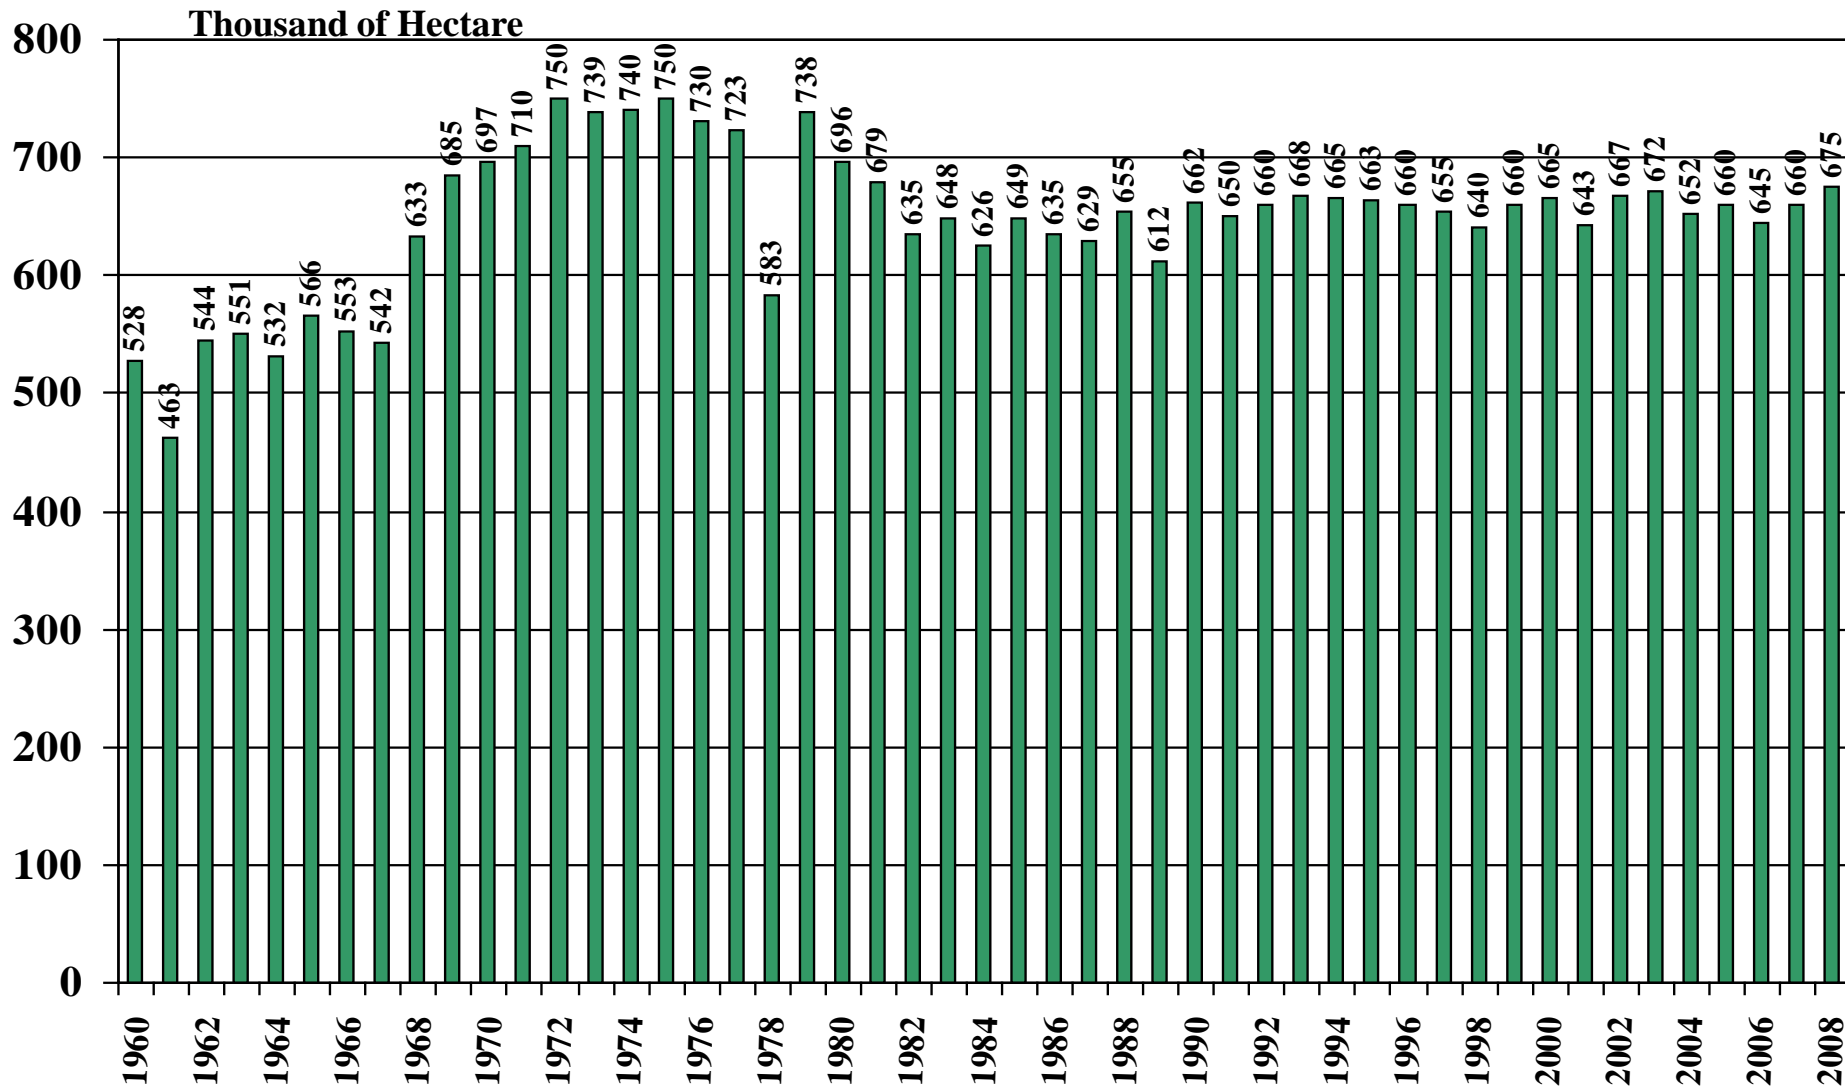

Malaysia

USDA Supply and Demand Estimates

September 2, 2008

Malaysia Rice Acreage Harvested 1960/61 – 2008/09

Source: [USDA Foreign Agricultural Service](#)

September 2, 2008

Malaysia Rice Milled Production (1,000 Metric Tons) 1960/61 – 2008/09

Source: [USDA Foreign Agricultural Service](#)

Malaysia Rice Jan-Dec Imports (1,000 Metric Tons) 1960/61 – 2008/09

Source: [USDA Foreign Agricultural Service](#)

September 2, 2008

Malaysia Rice Jan-Dec Exports (1,000 Metric Tons) 1960/61 – 2008/09

Source: [USDA Foreign Agricultural Service](#)

September 2, 2008

Malaysia Rice Total Domestic Consumption (1,000 Metric Tons) 1960/61 – 2008/09

Source: [USDA Foreign Agricultural Service](#)

Malaysia Rice Total Distribution (1,000 Metric Tons) 1960/61 – 2008/09