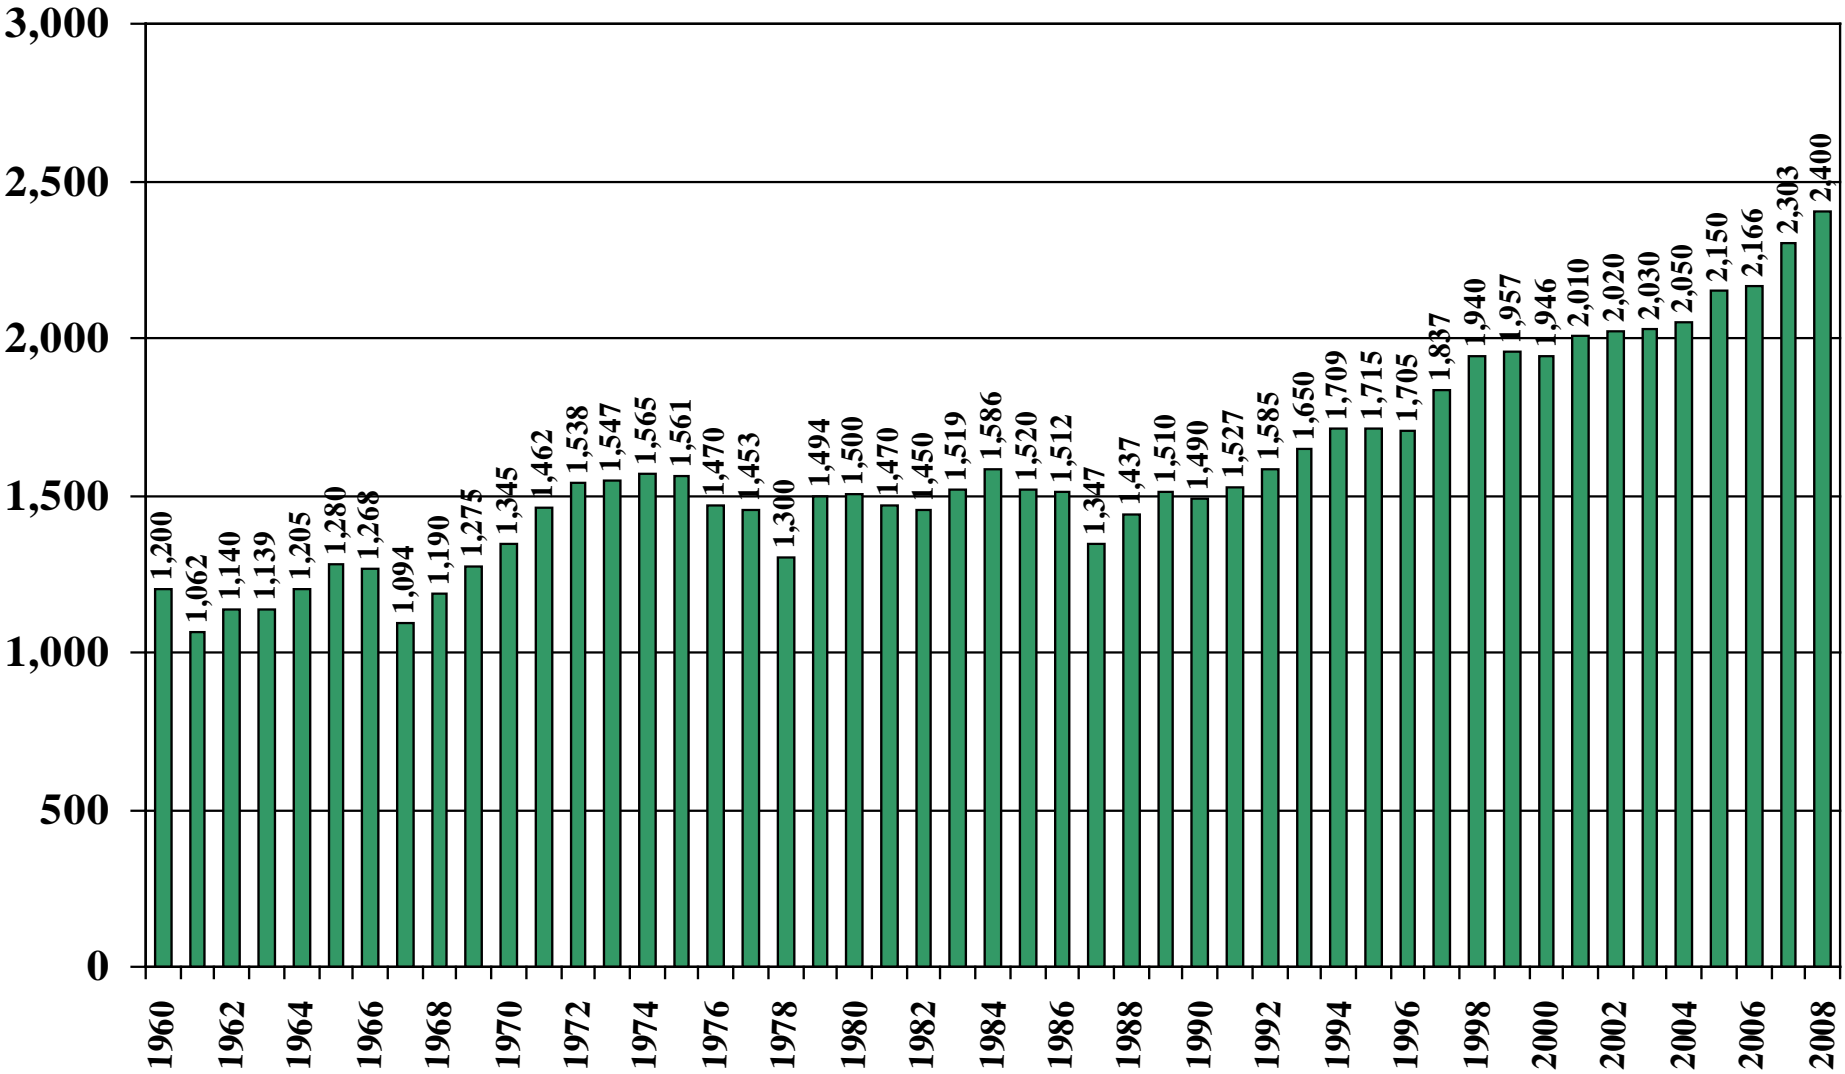

Malaysia

USDA Supply and Demand Estimates

September 2, 2008

Malaysia Rice Acreage Harvested 1960/61 – 2008/09

Source: [USDA Foreign Agricultural Service](#)

September 2, 2008

Malaysia Rice Milled Production (1,000 Metric Tons) 1960/61 – 2008/09

Source: [USDA Foreign Agricultural Service](#)

Malaysia Rice Jan-Dec Imports (1,000 Metric Tons) 1960/61 – 2008/09

Source: [USDA Foreign Agricultural Service](#)

September 2, 2008

Malaysia Rice Jan-Dec Exports (1,000 Metric Tons) 1960/61 – 2008/09

Source: [USDA Foreign Agricultural Service](#)

September 2, 2008

Malaysia Rice Total Domestic Consumption (1,000 Metric Tons) 1960/61 – 2008/09

Source: [USDA Foreign Agricultural Service](#)

Malaysia Rice Total Distribution (1,000 Metric Tons) 1960/61 – 2008/09