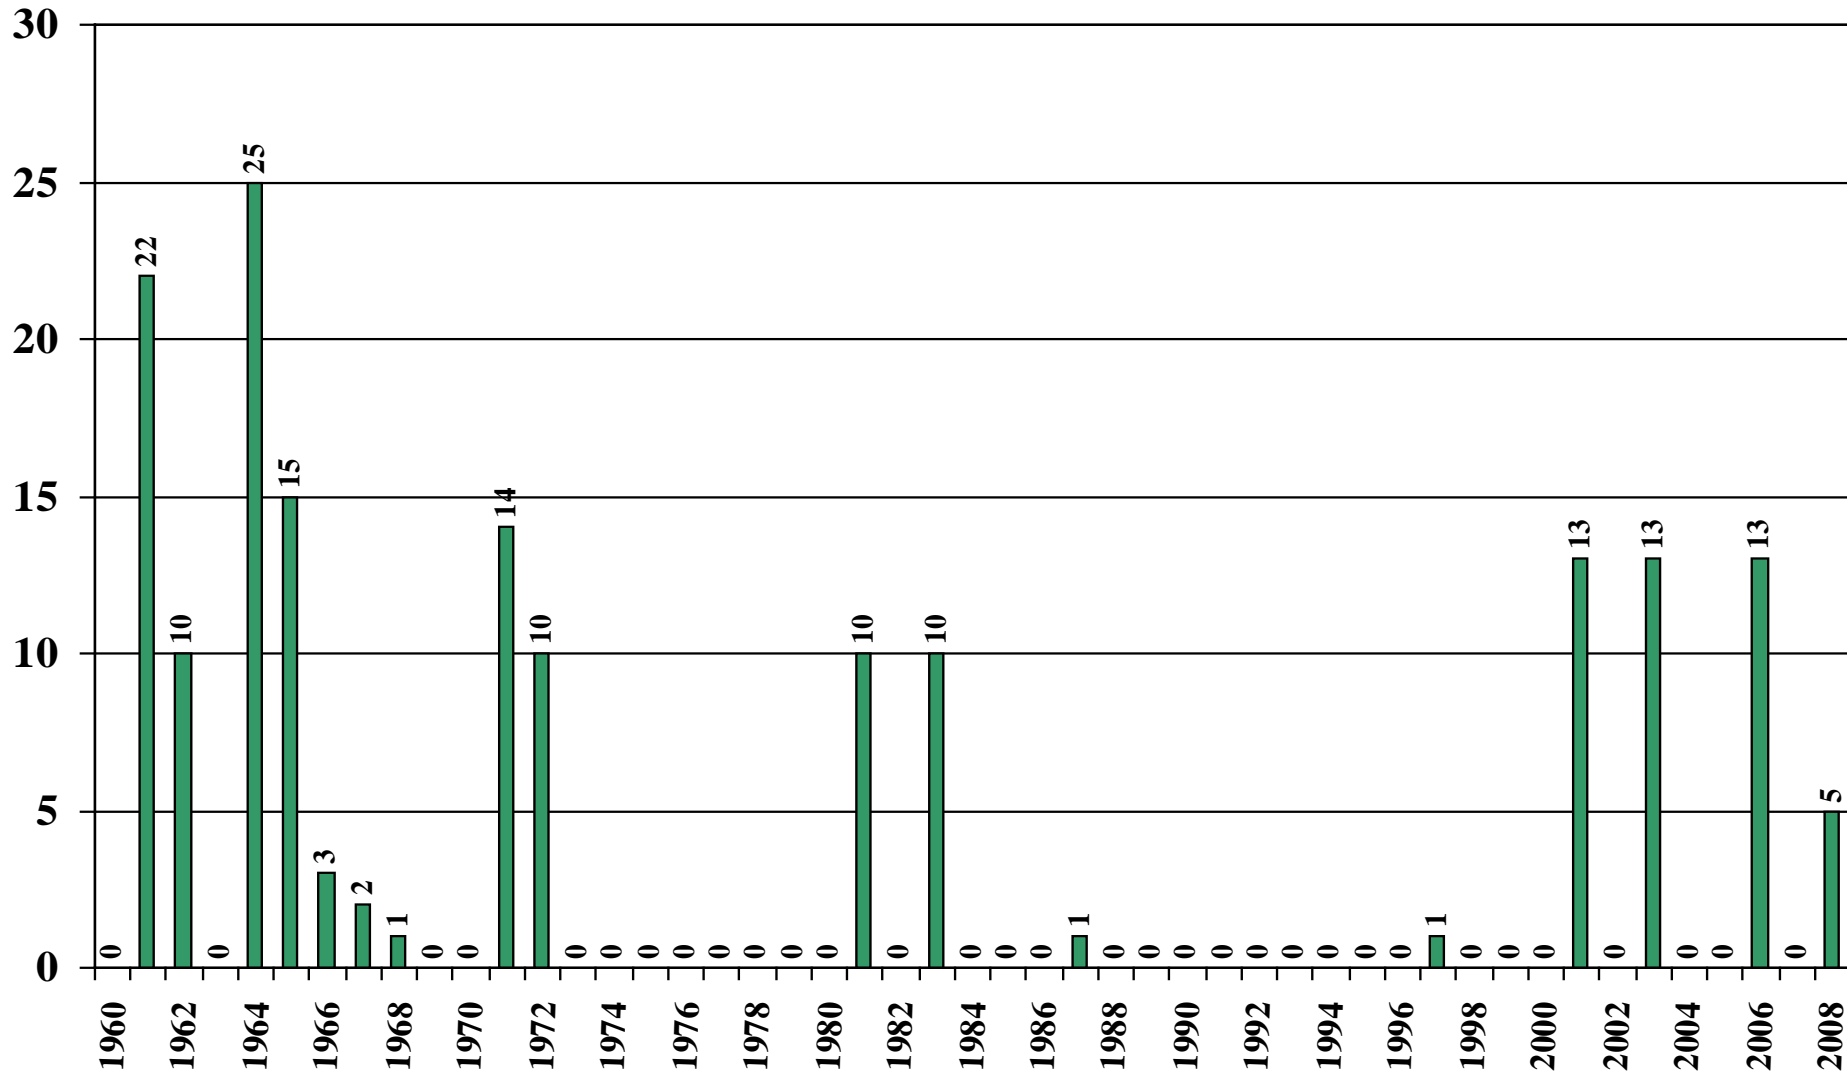

Malaysia

USDA Supply and Demand Estimates

September 2, 2008

Malaysia Rice Acreage Harvested 1960/61 – 2008/09

Source: [USDA Foreign Agricultural Service](#)

September 2, 2008

Malaysia Rice Milled Production (1,000 Metric Tons) 1960/61 – 2008/09

Source: [USDA Foreign Agricultural Service](#)

Malaysia Rice Jan-Dec Imports (1,000 Metric Tons) 1960/61 – 2008/09

Source: [USDA Foreign Agricultural Service](#)

September 2, 2008

Malaysia Rice Jan-Dec Exports (1,000 Metric Tons) 1960/61 – 2008/09

Source: [USDA Foreign Agricultural Service](#)

September 2, 2008

Malaysia Rice Total Domestic Consumption (1,000 Metric Tons) 1960/61 – 2008/09

Source: [USDA Foreign Agricultural Service](#)

Malaysia Rice Total Distribution (1,000 Metric Tons) 1960/61 – 2008/09