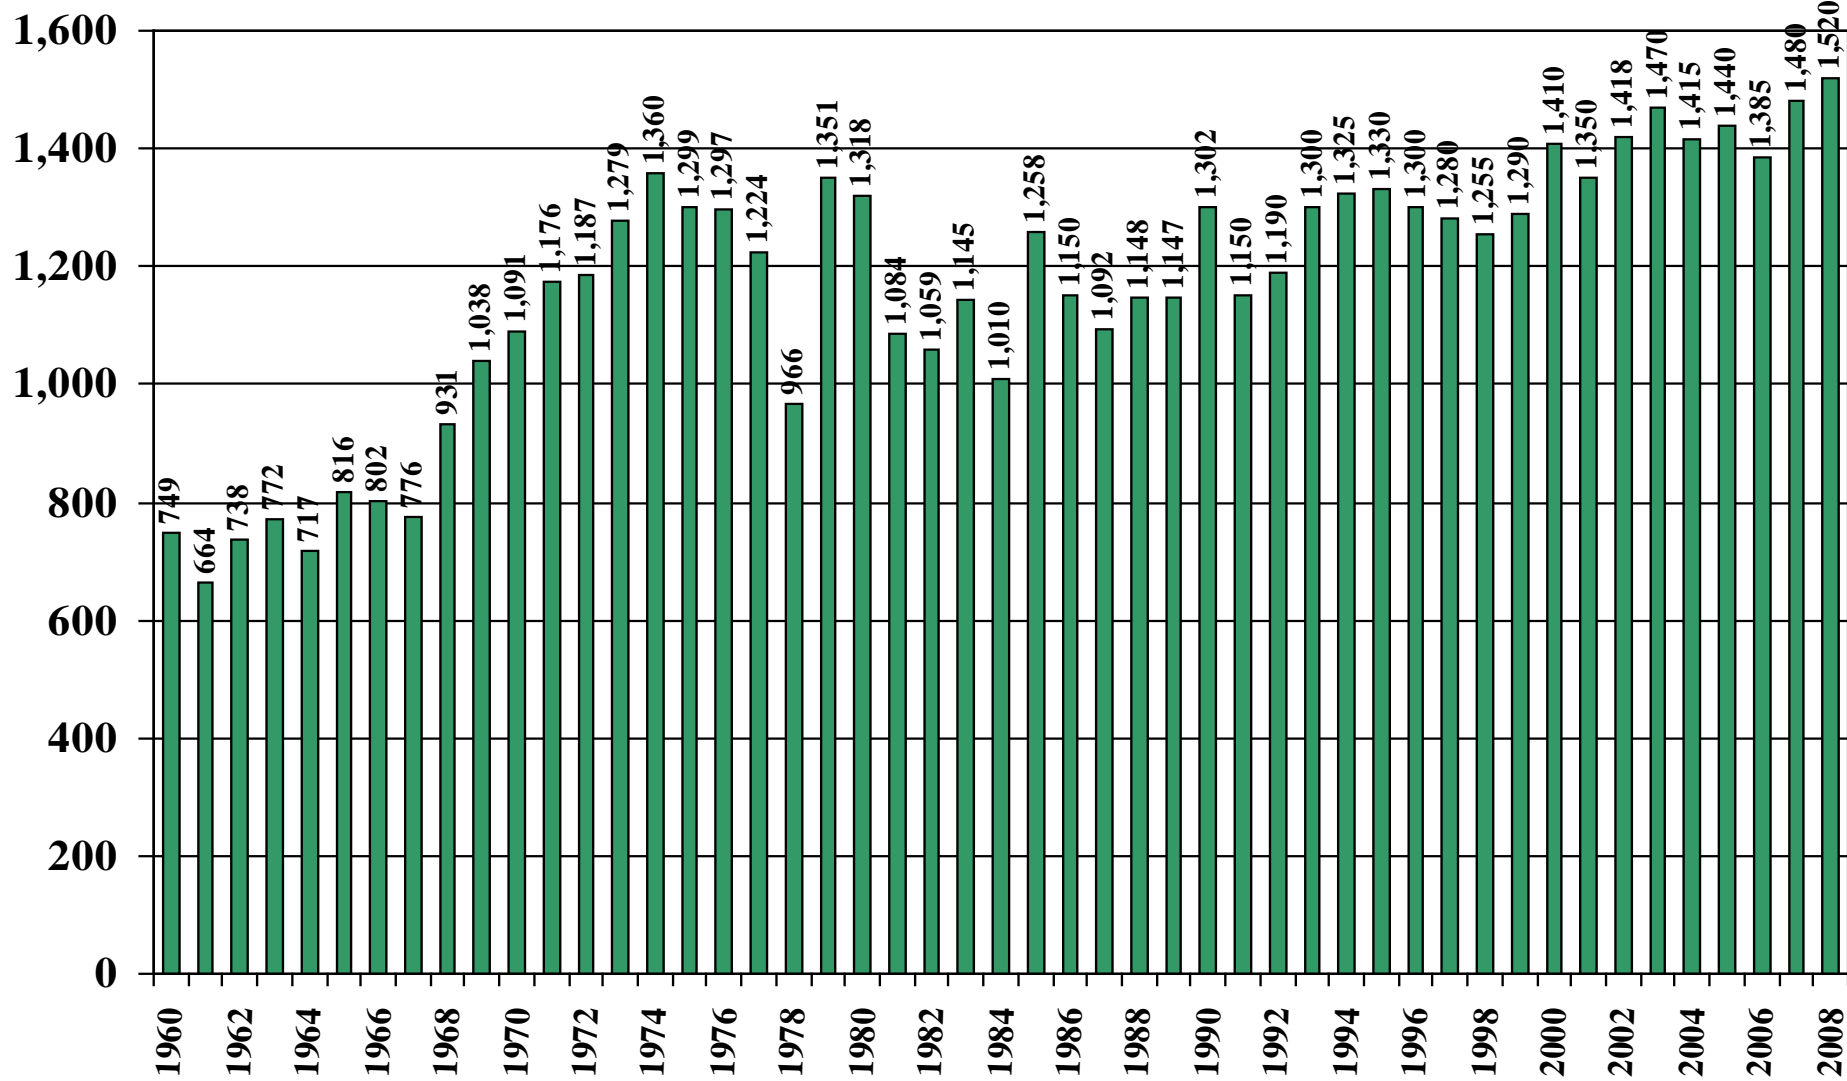

Malaysia

USDA Supply and Demand Estimates

September 2, 2008

Malaysia Rice Acreage Harvested 1960/61 – 2008/09

Source: [USDA Foreign Agricultural Service](#)

September 2, 2008

Malaysia Rice Milled Production (1,000 Metric Tons) 1960/61 – 2008/09

Source: [USDA Foreign Agricultural Service](#)

Malaysia Rice Jan-Dec Imports (1,000 Metric Tons) 1960/61 – 2008/09

Source: [USDA Foreign Agricultural Service](#)

September 2, 2008

Malaysia Rice Jan-Dec Exports (1,000 Metric Tons) 1960/61 – 2008/09

Source: [USDA Foreign Agricultural Service](#)

September 2, 2008

Malaysia Rice Total Domestic Consumption (1,000 Metric Tons) 1960/61 – 2008/09

Source: [USDA Foreign Agricultural Service](#)

Malaysia Rice Total Distribution (1,000 Metric Tons) 1960/61 – 2008/09