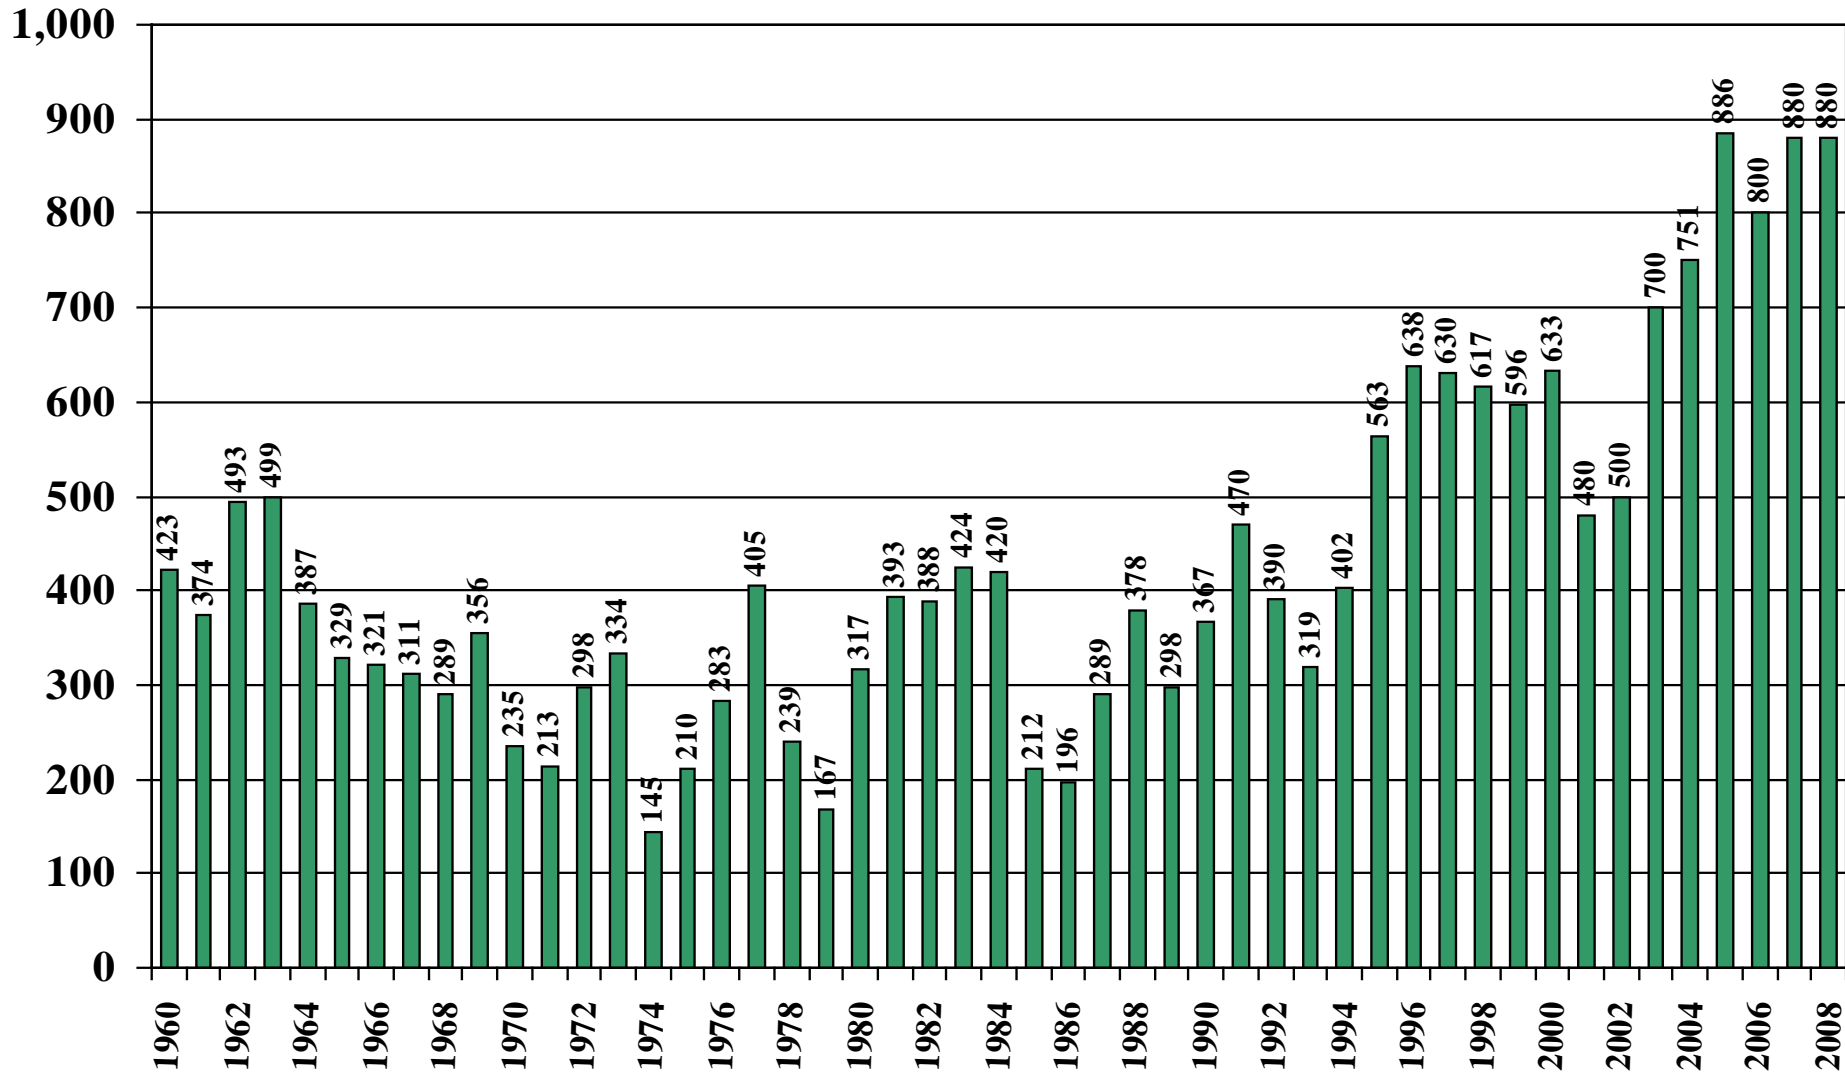

Malaysia

USDA Supply and Demand Estimates

September 2, 2008

Malaysia Rice Acreage Harvested 1960/61 – 2008/09

Source: [USDA Foreign Agricultural Service](#)

September 2, 2008

Malaysia Rice Milled Production (1,000 Metric Tons) 1960/61 – 2008/09

Source: [USDA Foreign Agricultural Service](#)

Malaysia Rice Jan-Dec Imports (1,000 Metric Tons) 1960/61 – 2008/09

Source: [USDA Foreign Agricultural Service](#)

September 2, 2008

Malaysia Rice Jan-Dec Exports (1,000 Metric Tons) 1960/61 – 2008/09

Source: [USDA Foreign Agricultural Service](#)

September 2, 2008

Malaysia Rice Total Domestic Consumption (1,000 Metric Tons) 1960/61 – 2008/09

Source: [USDA Foreign Agricultural Service](#)

Malaysia Rice Total Distribution (1,000 Metric Tons) 1960/61 – 2008/09