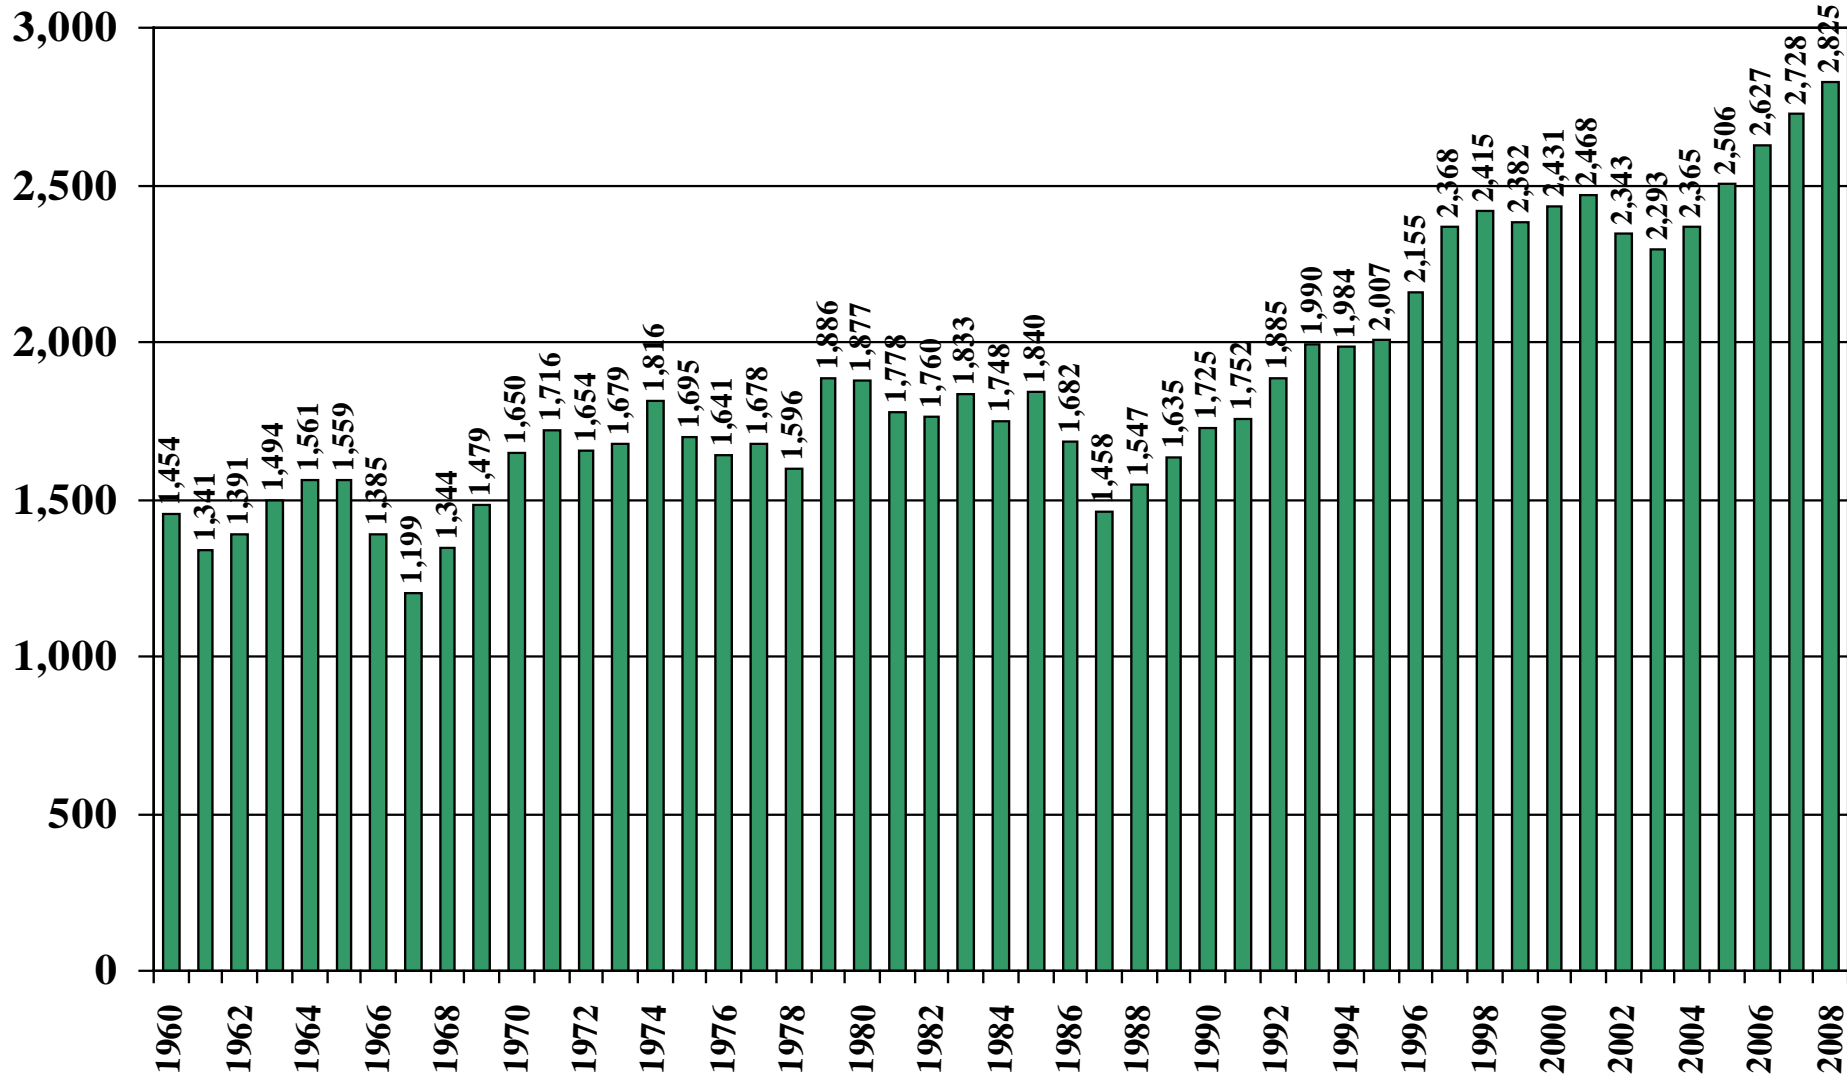

Malaysia

USDA Supply and Demand Estimates

September 2, 2008

Malaysia Rice Acreage Harvested 1960/61 – 2008/09

Source: [USDA Foreign Agricultural Service](#)

September 2, 2008

Malaysia Rice Milled Production (1,000 Metric Tons) 1960/61 – 2008/09

Source: [USDA Foreign Agricultural Service](#)

Malaysia Rice Jan-Dec Imports (1,000 Metric Tons) 1960/61 – 2008/09

Source: [USDA Foreign Agricultural Service](#)

September 2, 2008

Malaysia Rice Jan-Dec Exports (1,000 Metric Tons) 1960/61 – 2008/09

Source: [USDA Foreign Agricultural Service](#)

September 2, 2008

Malaysia Rice Total Domestic Consumption (1,000 Metric Tons) 1960/61 – 2008/09

Source: [USDA Foreign Agricultural Service](#)

Malaysia Rice Total Distribution (1,000 Metric Tons) 1960/61 – 2008/09