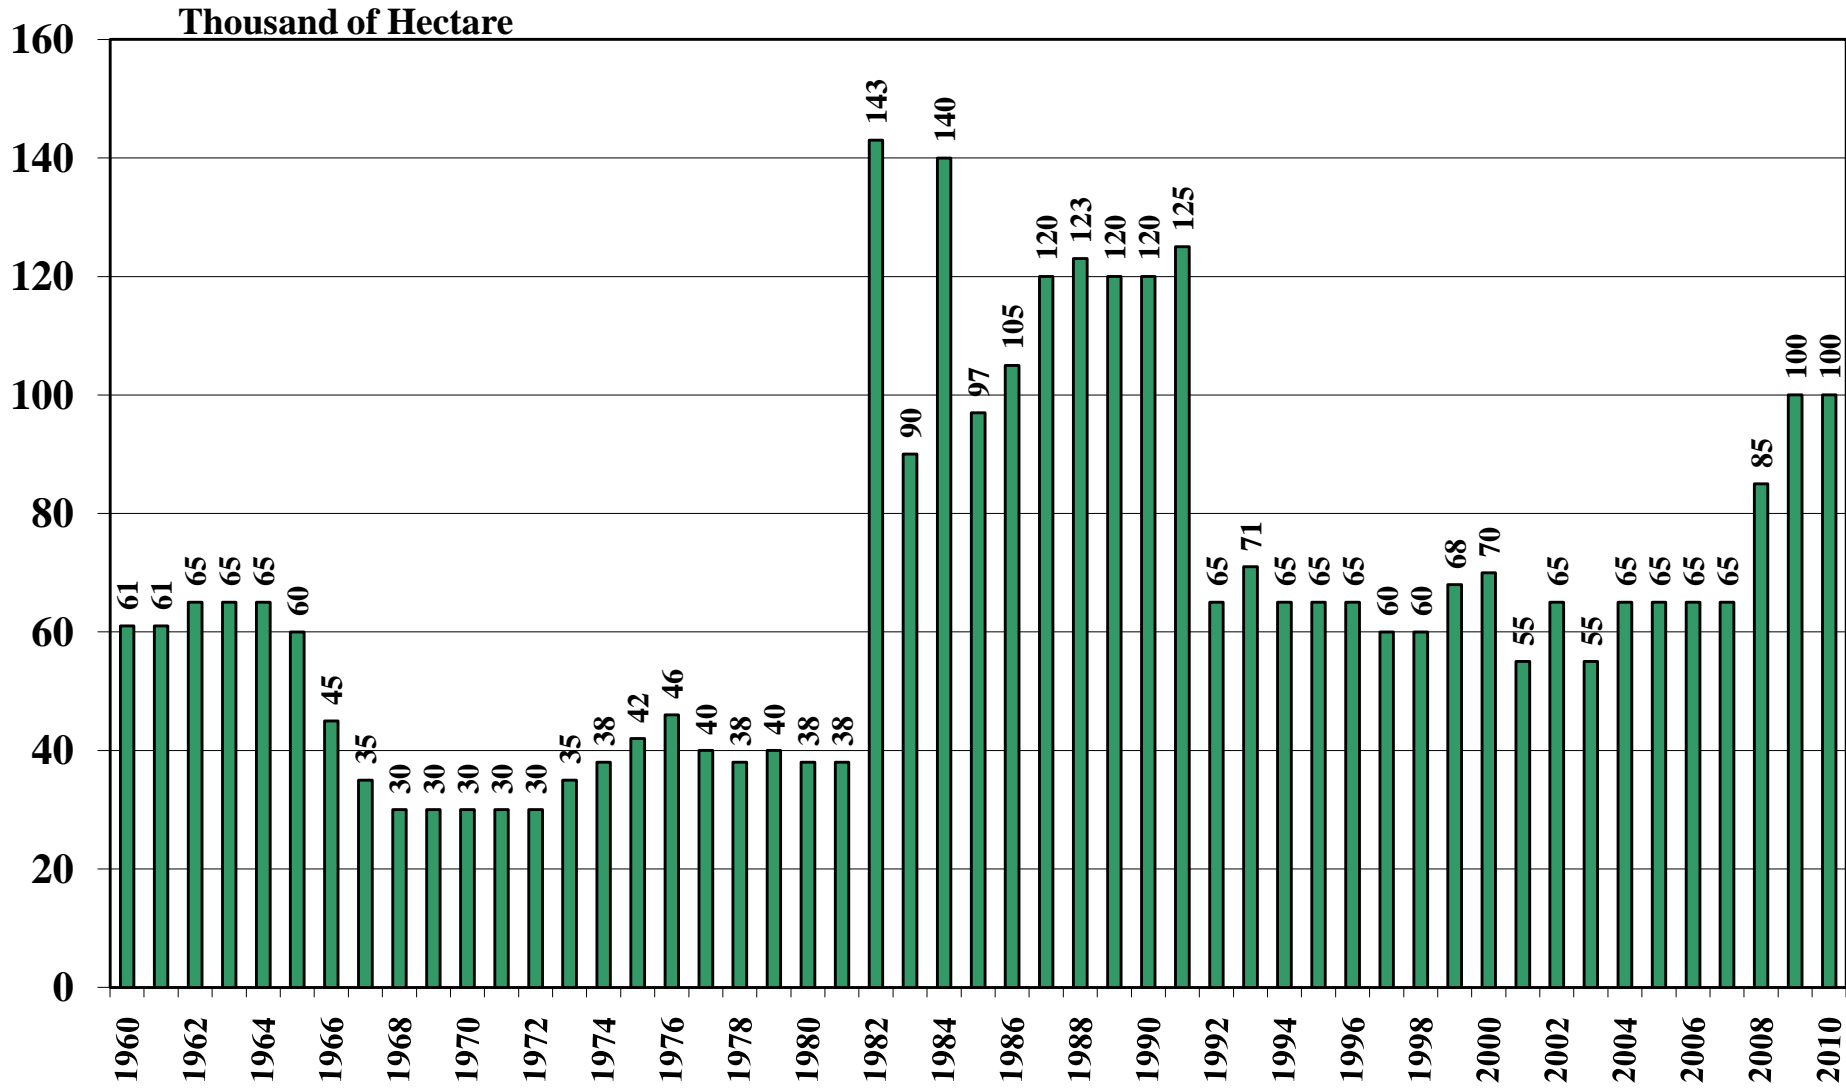

Guinea-Bissau

USDA Supply and Demand Estimates

October 27, 2010

Guinea-Bissau Rice Acreage Harvested 1960/61 – 2010/11

Source: [USDA Foreign Agricultural Service](#)

October 27, 2010

Guinea-Bissau Rice Milled Production (1,000 Metric Tons) 1960/61 – 2010/11

Source: [USDA Foreign Agricultural Service](#)

October 27, 2010

Guinea-Bissau Rice Jan-Dec Imports (1,000 Metric Tons) 1960/61 – 2010/11

Source: [USDA Foreign Agricultural Service](#)

Guinea-Bissau Rice Jan-Dec Exports (1,000 Metric Tons) 1960/61 – 2010/11

Source: [USDA Foreign Agricultural Service](#)

October 27, 2010

Guinea-Bissau Rice Total Domestic Consumption (1,000 Metric Tons) 1960/61 – 2010/11

Source: [USDA Foreign Agricultural Service](#)

October 27, 2010

Guinea-Bissau Rice Total Distribution (1,000 Metric Tons) 1960/61 – 2010/11

Source: [USDA Foreign Agricultural Service](#)

October 27, 2010

Guinea-Bissau Rice Ending Stocks (1,000 Metric Tons) 1960/61 – 2010/11