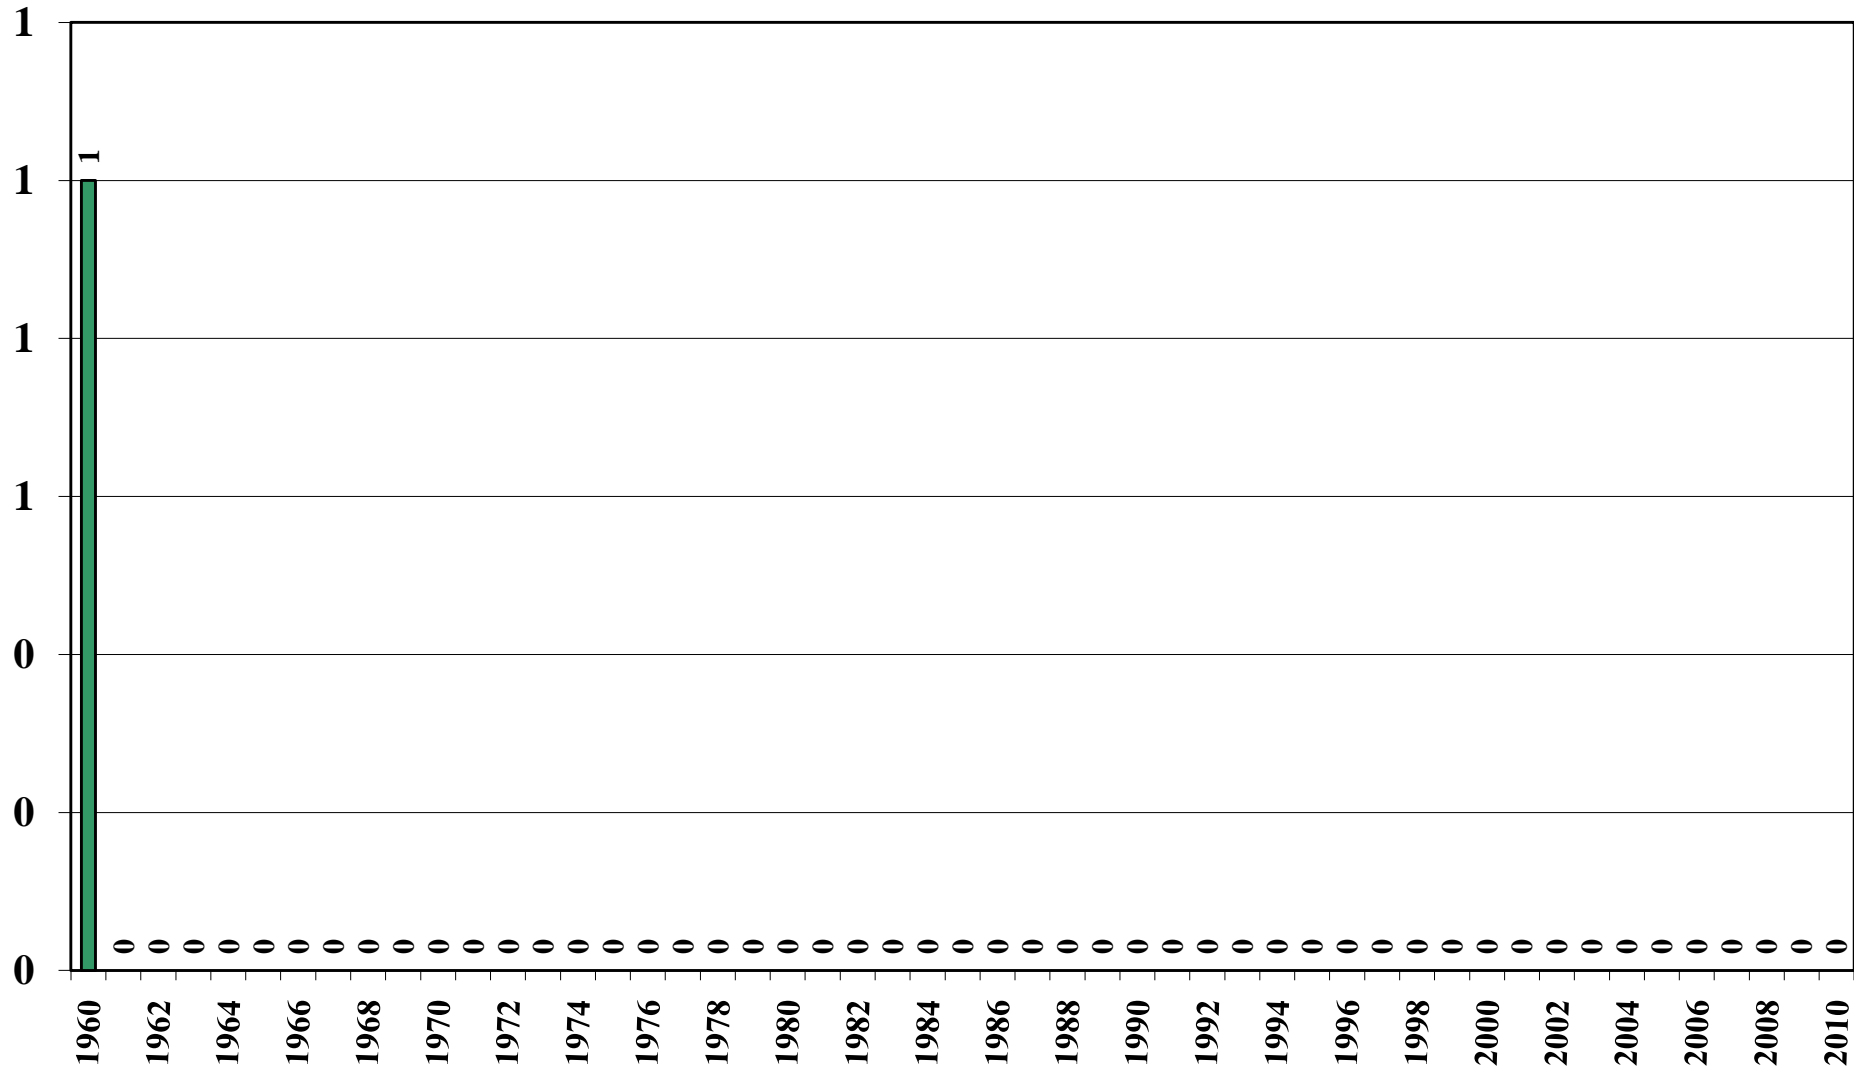

Guinea-Bissau

USDA Supply and Demand Estimates

October 27, 2010

Guinea-Bissau Rice Acreage Harvested 1960/61 – 2010/11

Source: [USDA Foreign Agricultural Service](#)

October 27, 2010

Guinea-Bissau Rice Milled Production (1,000 Metric Tons) 1960/61 – 2010/11

Source: [USDA Foreign Agricultural Service](#)

October 27, 2010

Guinea-Bissau Rice Jan-Dec Imports (1,000 Metric Tons) 1960/61 – 2010/11

Source: [USDA Foreign Agricultural Service](#)

Guinea-Bissau Rice Jan-Dec Exports (1,000 Metric Tons) 1960/61 – 2010/11

Source: [USDA Foreign Agricultural Service](#)

October 27, 2010

Guinea-Bissau Rice Total Domestic Consumption (1,000 Metric Tons) 1960/61 – 2010/11

Source: [USDA Foreign Agricultural Service](#)

October 27, 2010