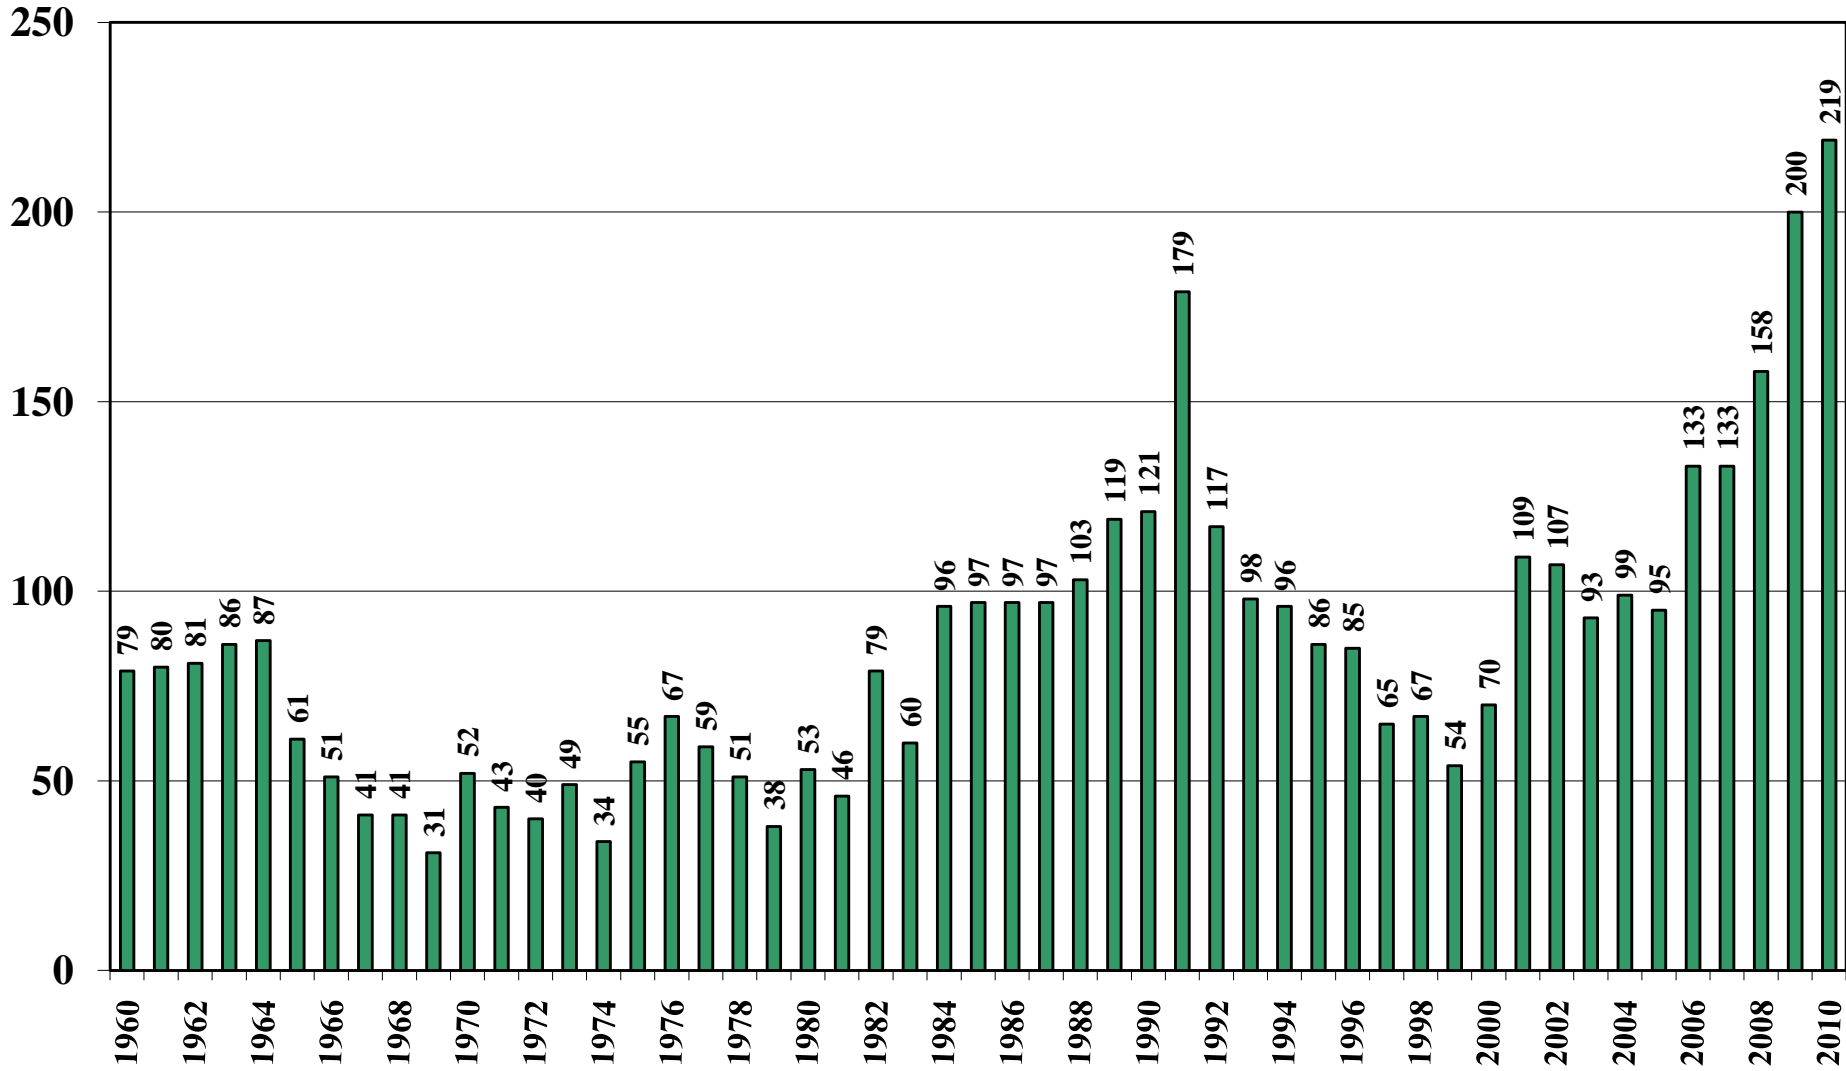

Guinea-Bissau

USDA Supply and Demand Estimates

October 27, 2010

Guinea-Bissau Rice Acreage Harvested 1960/61 – 2010/11

Source: [USDA Foreign Agricultural Service](#)

October 27, 2010

Guinea-Bissau Rice Milled Production (1,000 Metric Tons) 1960/61 – 2010/11

Source: [USDA Foreign Agricultural Service](#)

October 27, 2010

Guinea-Bissau Rice Jan-Dec Imports (1,000 Metric Tons) 1960/61 – 2010/11

Source: [USDA Foreign Agricultural Service](#)

Guinea-Bissau Rice Jan-Dec Exports (1,000 Metric Tons) 1960/61 – 2010/11

Source: [USDA Foreign Agricultural Service](#)

October 27, 2010

Guinea-Bissau Rice Total Domestic Consumption (1,000 Metric Tons) 1960/61 – 2010/11

Source: [USDA Foreign Agricultural Service](#)

October 27, 2010

Guinea-Bissau Rice Total Distribution (1,000 Metric Tons) 1960/61 – 2010/11

Source: [USDA Foreign Agricultural Service](#)

October 27, 2010

Guinea-Bissau Rice Ending Stocks (1,000 Metric Tons) 1960/61 – 2010/11