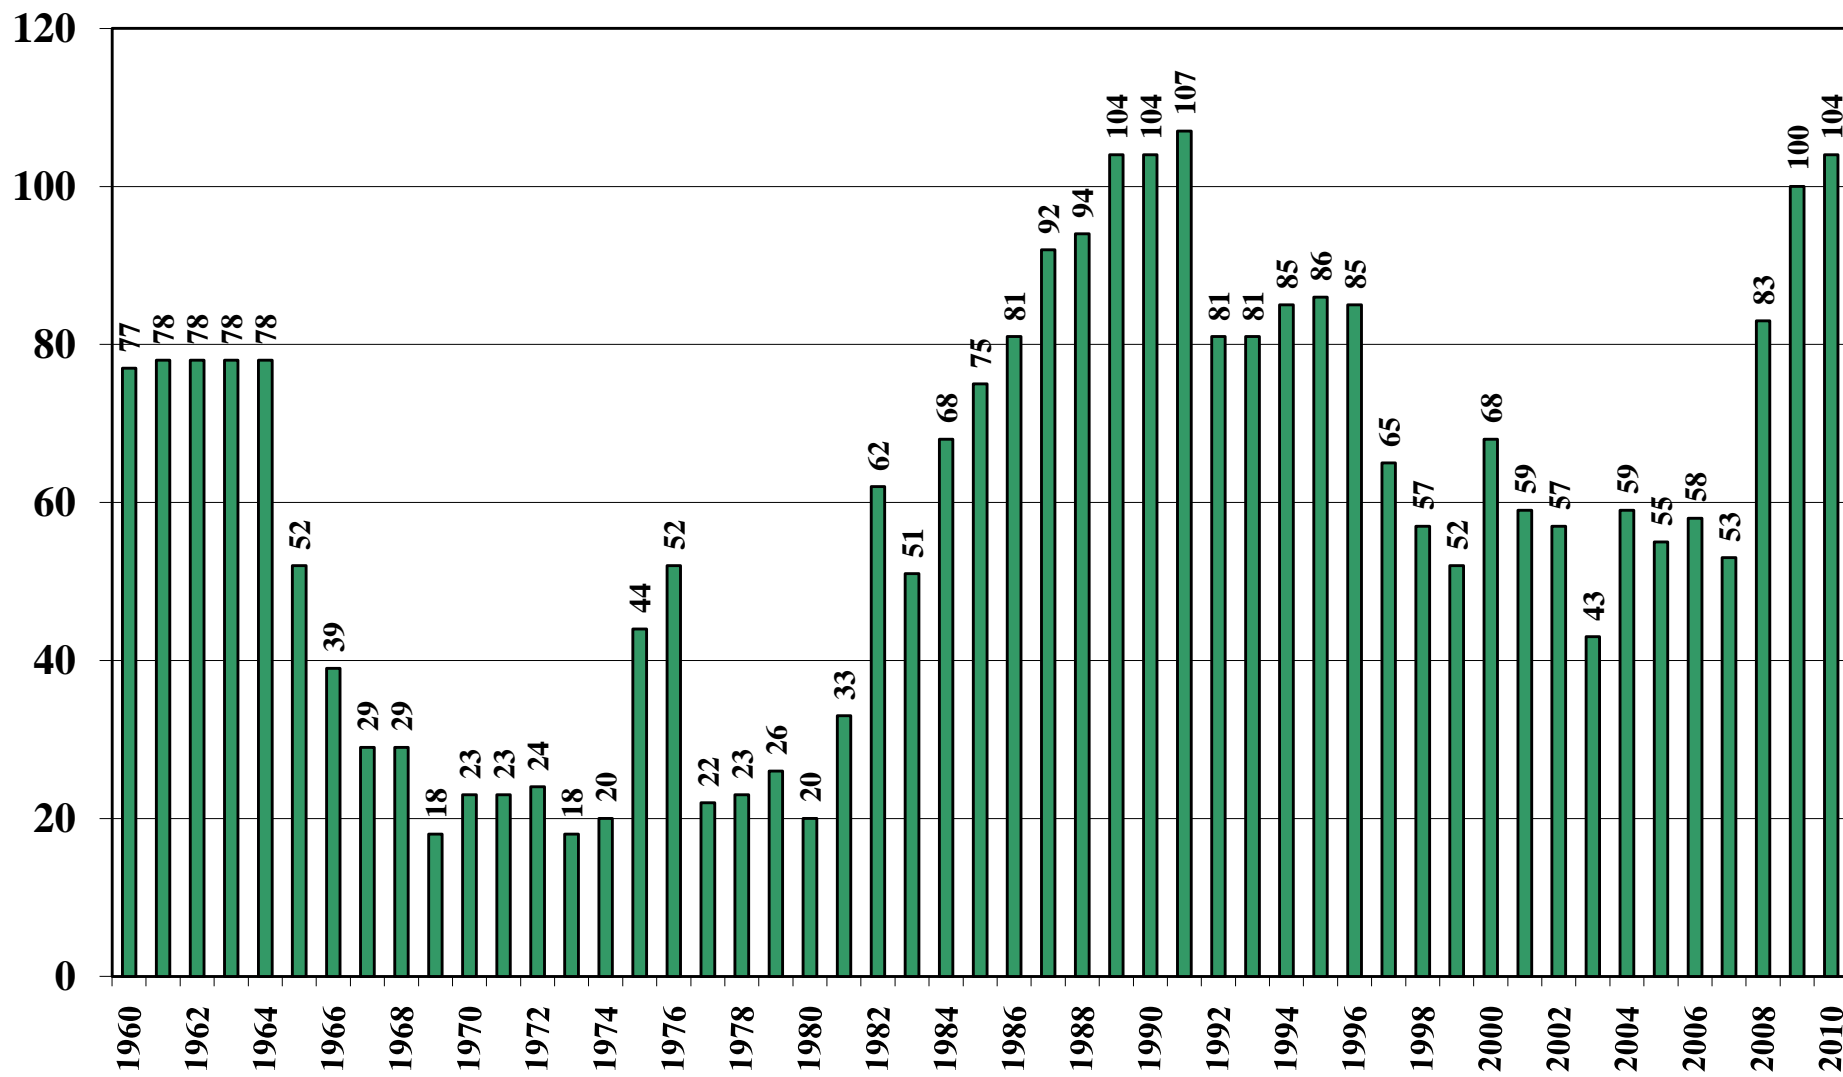

Guinea-Bissau

USDA Supply and Demand Estimates

October 27, 2010

Guinea-Bissau Rice Acreage Harvested 1960/61 – 2010/11

Source: [USDA Foreign Agricultural Service](#)

October 27, 2010

Guinea-Bissau Rice Milled Production (1,000 Metric Tons) 1960/61 – 2010/11

Source: [USDA Foreign Agricultural Service](#)

October 27, 2010

Guinea-Bissau Rice Jan-Dec Imports (1,000 Metric Tons) 1960/61 – 2010/11

Source: [USDA Foreign Agricultural Service](#)

Guinea-Bissau Rice Jan-Dec Exports (1,000 Metric Tons) 1960/61 – 2010/11

Source: [USDA Foreign Agricultural Service](#)

October 27, 2010

Guinea-Bissau Rice Total Domestic Consumption (1,000 Metric Tons) 1960/61 – 2010/11

Source: [USDA Foreign Agricultural Service](#)

October 27, 2010

Guinea-Bissau Rice Total Distribution (1,000 Metric Tons) 1960/61 – 2010/11

Source: [USDA Foreign Agricultural Service](#)

October 27, 2010

Guinea-Bissau Rice Ending Stocks (1,000 Metric Tons) 1960/61 – 2010/11