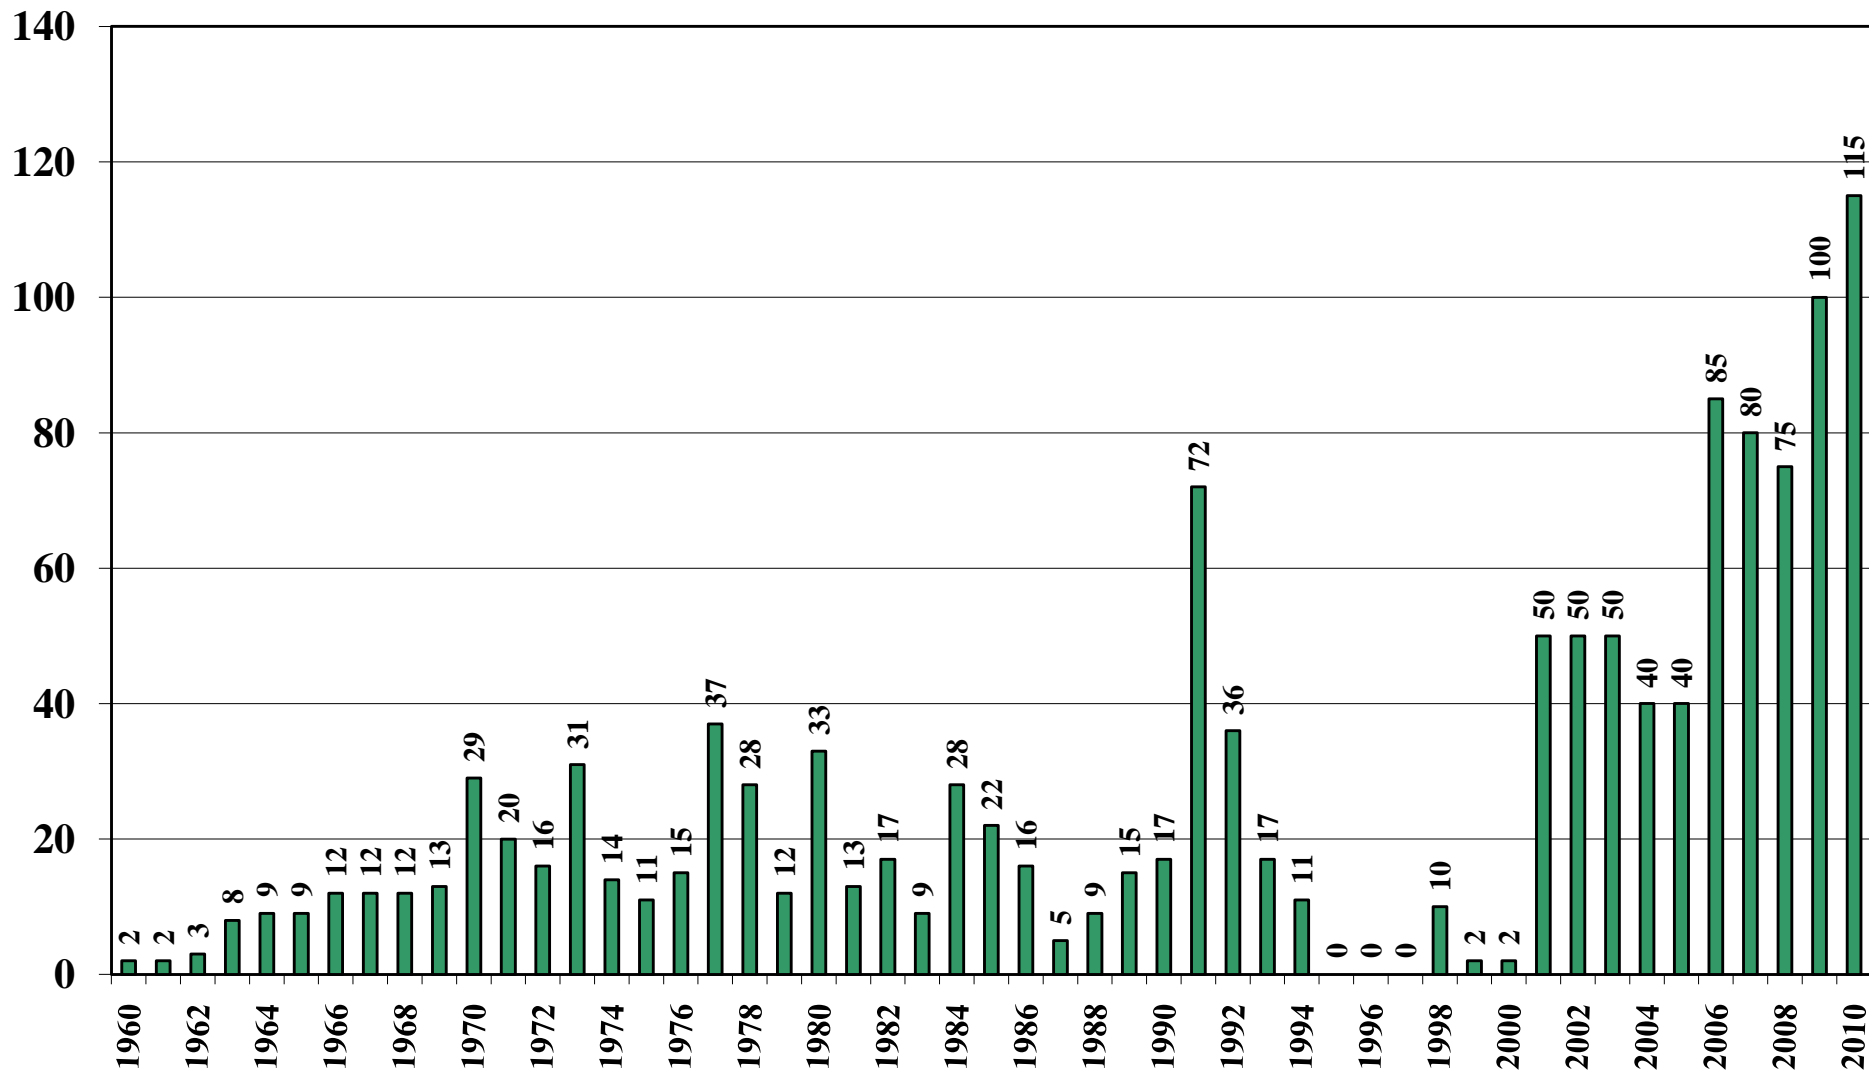

Guinea-Bissau

USDA Supply and Demand Estimates

October 27, 2010

Guinea-Bissau Rice Acreage Harvested 1960/61 – 2010/11

Source: [USDA Foreign Agricultural Service](#)

October 27, 2010

Guinea-Bissau Rice Milled Production (1,000 Metric Tons) 1960/61 – 2010/11

Source: [USDA Foreign Agricultural Service](#)

October 27, 2010

Guinea-Bissau Rice Jan-Dec Imports (1,000 Metric Tons) 1960/61 – 2010/11

Source: [USDA Foreign Agricultural Service](#)

Guinea-Bissau Rice Jan-Dec Exports (1,000 Metric Tons) 1960/61 – 2010/11

Source: [USDA Foreign Agricultural Service](#)

October 27, 2010

Guinea-Bissau Rice Total Domestic Consumption (1,000 Metric Tons) 1960/61 – 2010/11

Source: [USDA Foreign Agricultural Service](#)

October 27, 2010

Guinea-Bissau Rice Total Distribution (1,000 Metric Tons) 1960/61 – 2010/11

Source: [USDA Foreign Agricultural Service](#)

October 27, 2010

Guinea-Bissau Rice Ending Stocks (1,000 Metric Tons) 1960/61 – 2010/11