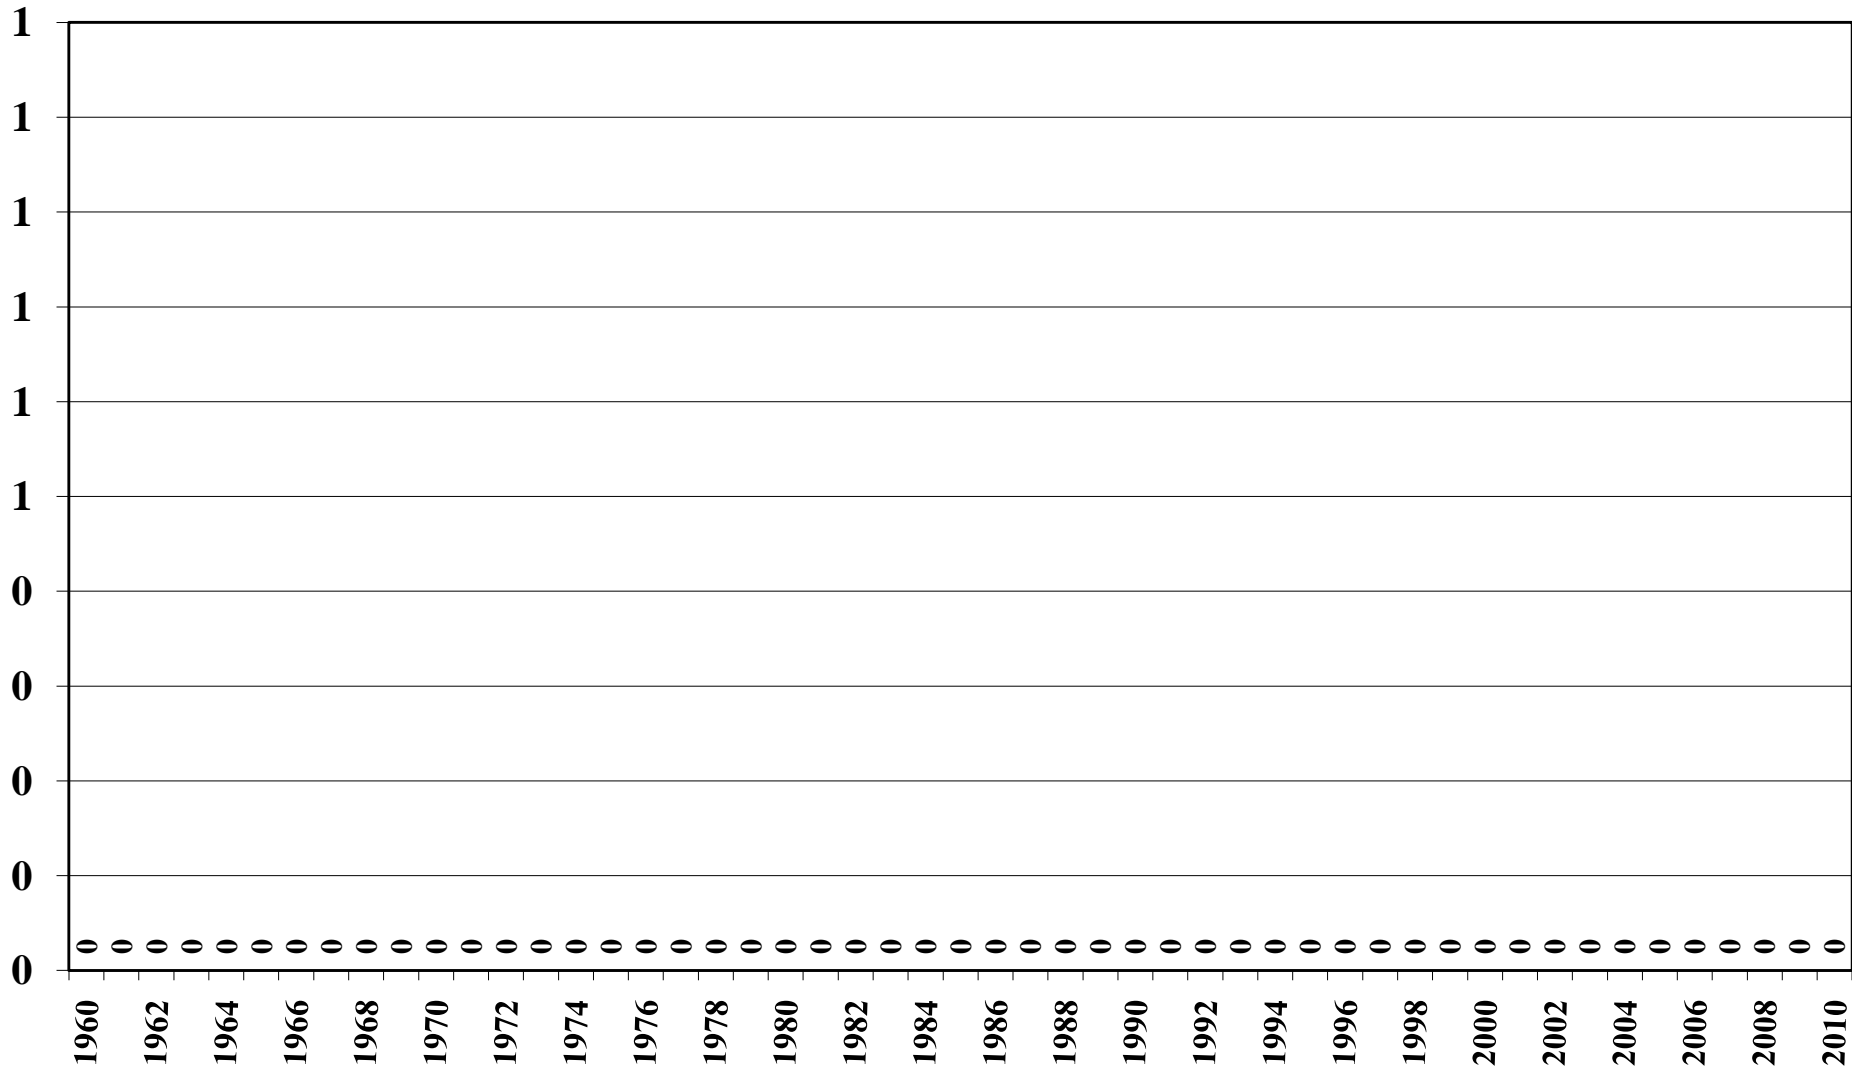

Guinea-Bissau Rice Ending Stocks (1,000 Metric Tons) 1960/61 – 2010/11

Source: [USDA Foreign Agricultural Service](#)

October 27, 2010