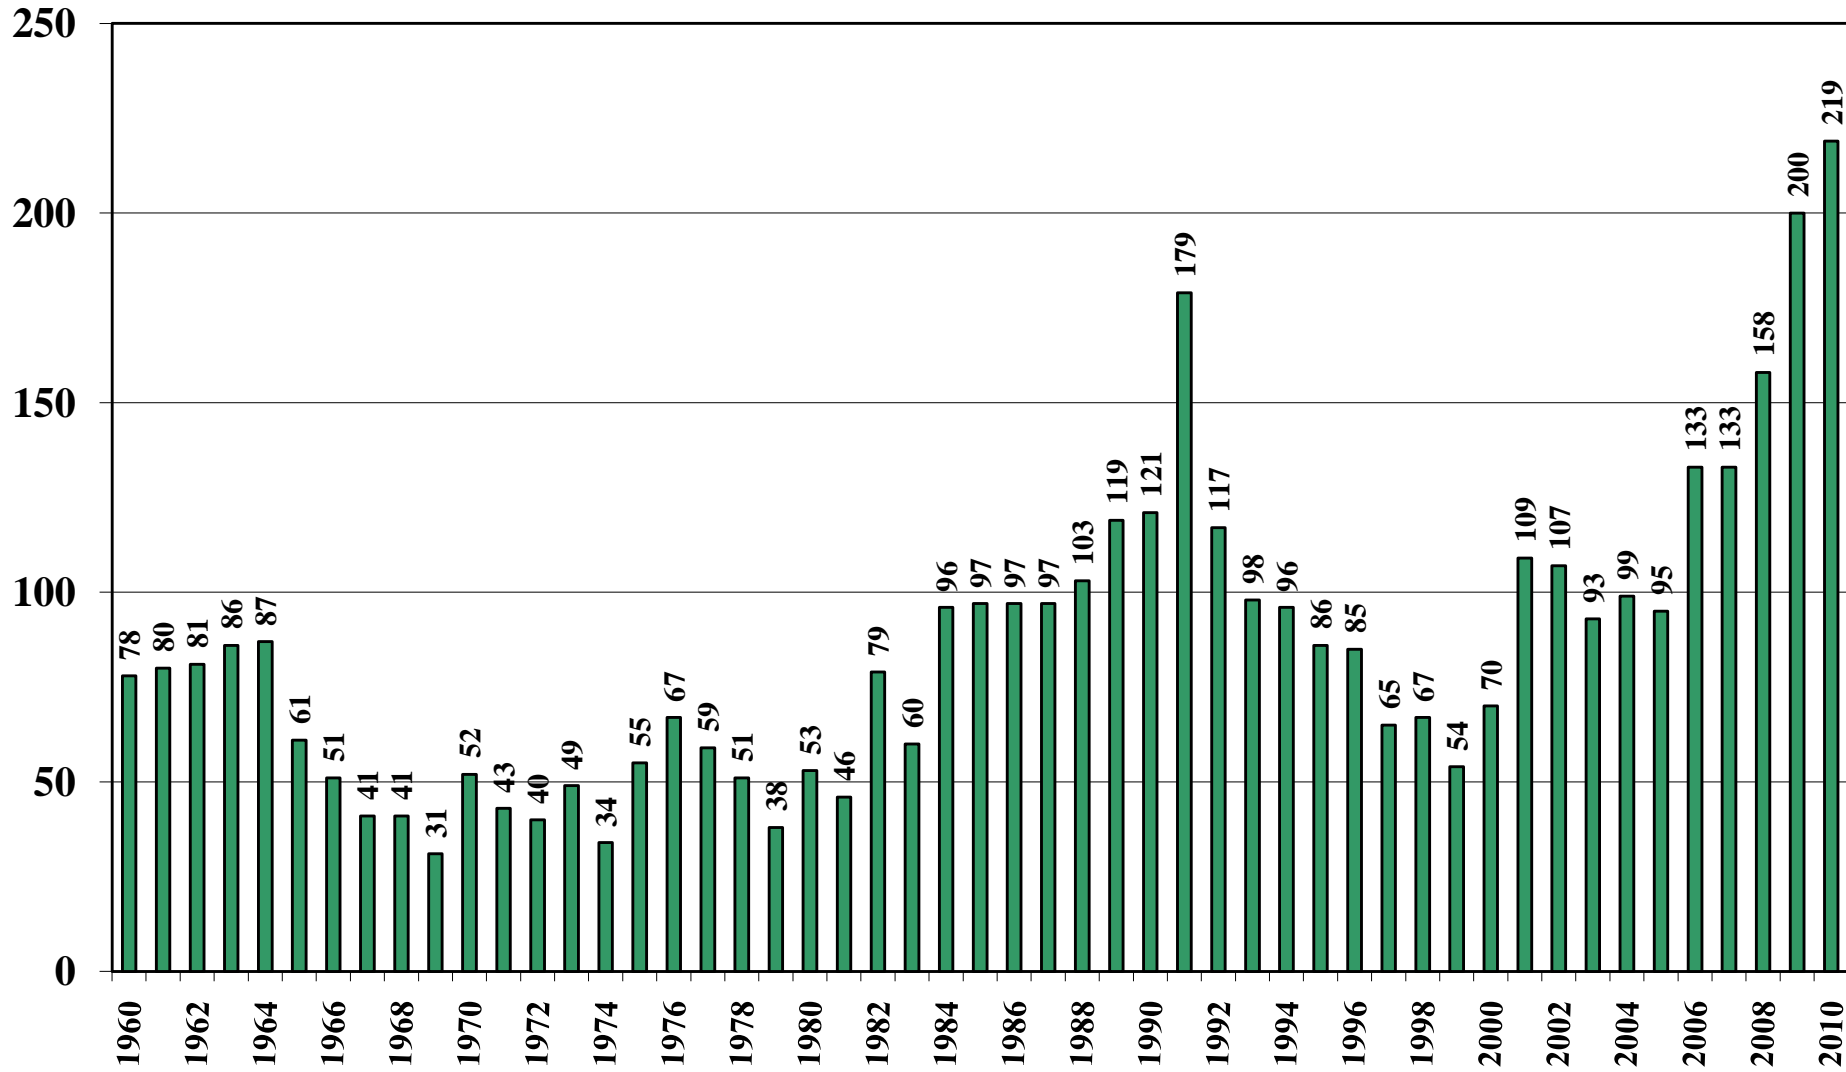

Guinea-Bissau

USDA Supply and Demand Estimates

October 27, 2010

Guinea-Bissau Rice Acreage Harvested 1960/61 – 2010/11

Source: [USDA Foreign Agricultural Service](#)

October 27, 2010

Guinea-Bissau Rice Milled Production (1,000 Metric Tons) 1960/61 – 2010/11

Source: [USDA Foreign Agricultural Service](#)

October 27, 2010

Guinea-Bissau Rice Jan-Dec Imports (1,000 Metric Tons) 1960/61 – 2010/11

Source: [USDA Foreign Agricultural Service](#)

Guinea-Bissau Rice Jan-Dec Exports (1,000 Metric Tons) 1960/61 – 2010/11

Source: [USDA Foreign Agricultural Service](#)

October 27, 2010

Guinea-Bissau Rice Total Domestic Consumption (1,000 Metric Tons) 1960/61 – 2010/11

Source: [USDA Foreign Agricultural Service](#)

October 27, 2010

Guinea-Bissau Rice Total Distribution (1,000 Metric Tons) 1960/61 – 2010/11

Source: [USDA Foreign Agricultural Service](#)

October 27, 2010

Guinea-Bissau Rice Ending Stocks (1,000 Metric Tons) 1960/61 – 2010/11