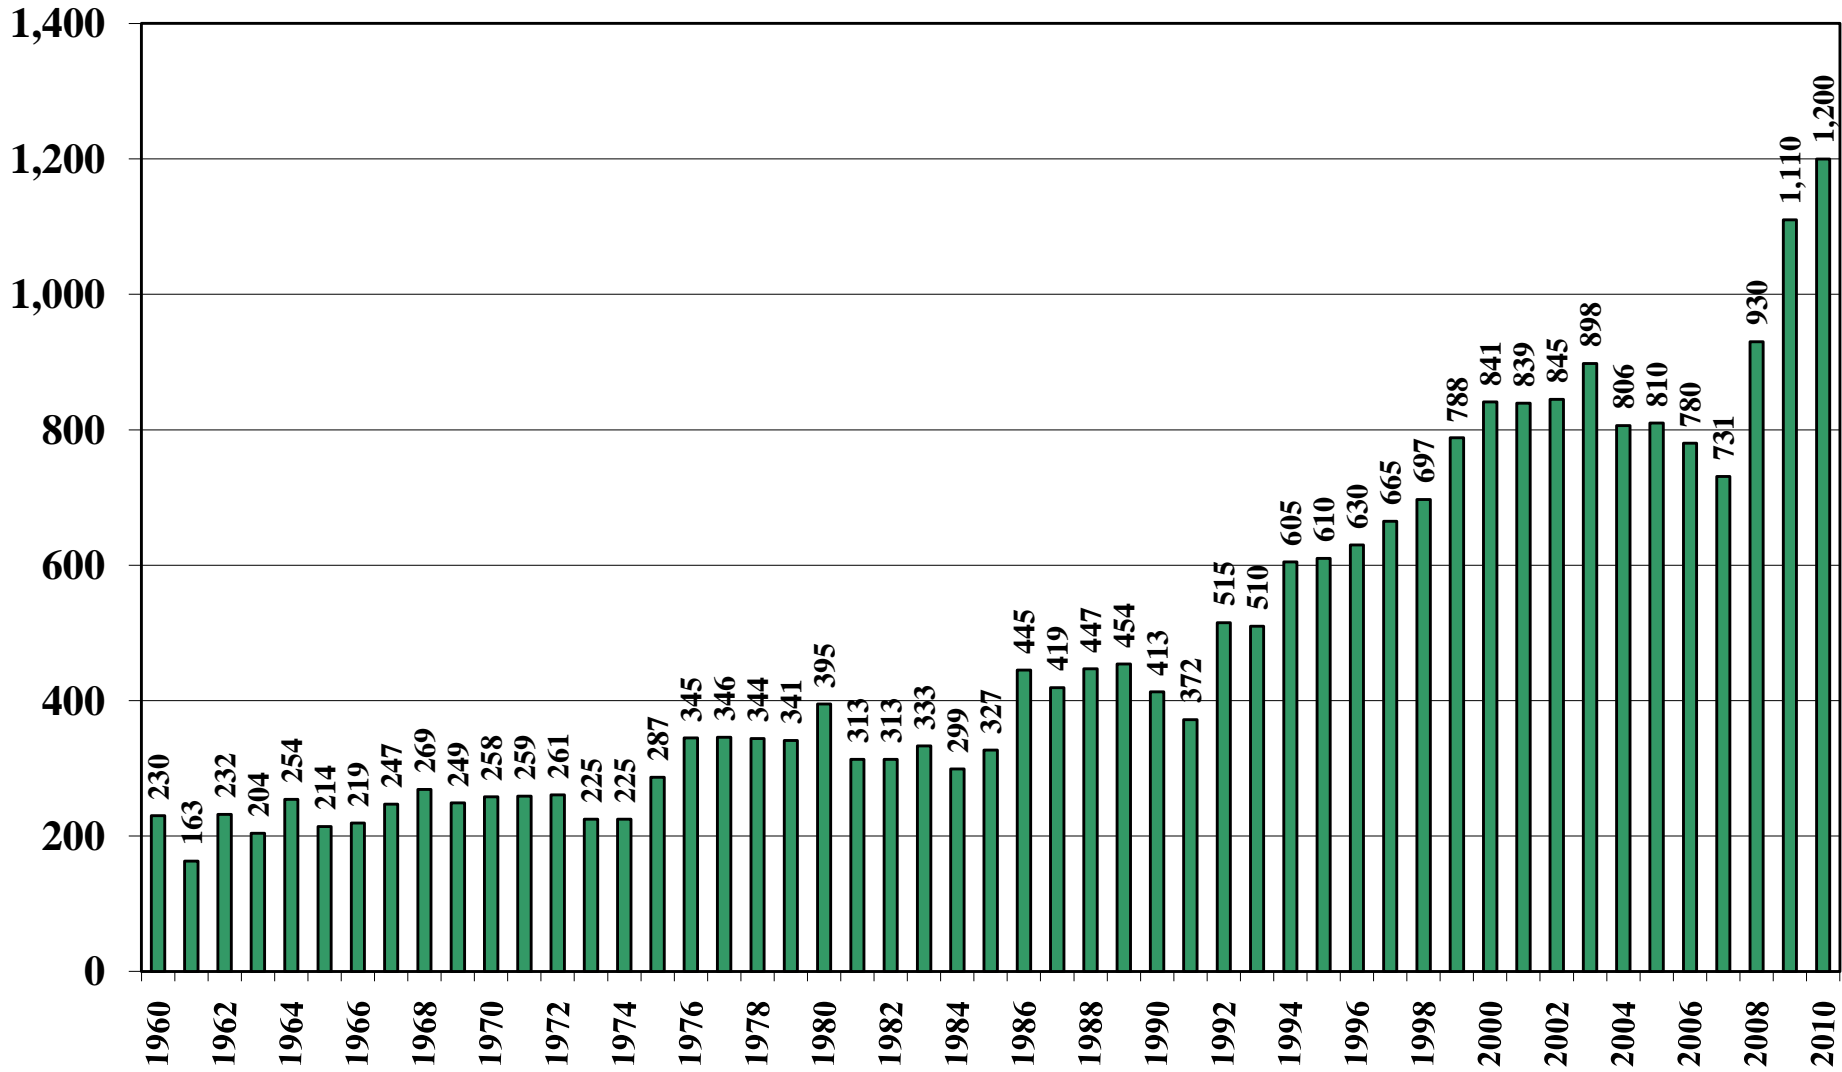

Guinea

USDA Supply and Demand Estimates

October 27, 2010

Guinea Rice Acreage Harvested 1960/61 – 2010/11

Source: [USDA Foreign Agricultural Service](#)

October 27, 2010

Guinea Rice Milled Production (1,000 Metric Tons) 1960/61 – 2010/11

Source: [USDA Foreign Agricultural Service](#)

October 27, 2010

Guinea Rice Jan-Dec Imports (1,000 Metric Tons) 1960/61 – 2010/11

Source: [USDA Foreign Agricultural Service](#)

October 27, 2010

Guinea Rice Jan-Dec Exports (1,000 Metric Tons) 1960/61 – 2010/11

Source: [USDA Foreign Agricultural Service](#)

October 27, 2010

Guinea Rice Total Domestic Consumption (1,000 Metric Tons) 1960/61 – 2010/11

Source: [USDA Foreign Agricultural Service](#)

October 27, 2010

Guinea Rice Total Distribution (1,000 Metric Tons) 1960/61 – 2010/11

Source: [USDA Foreign Agricultural Service](#)

October 27, 2010

Guinea Rice Ending Stocks (1,000 Metric Tons) 1960/61 – 2010/11

Source: [USDA Foreign Agricultural Service](#)