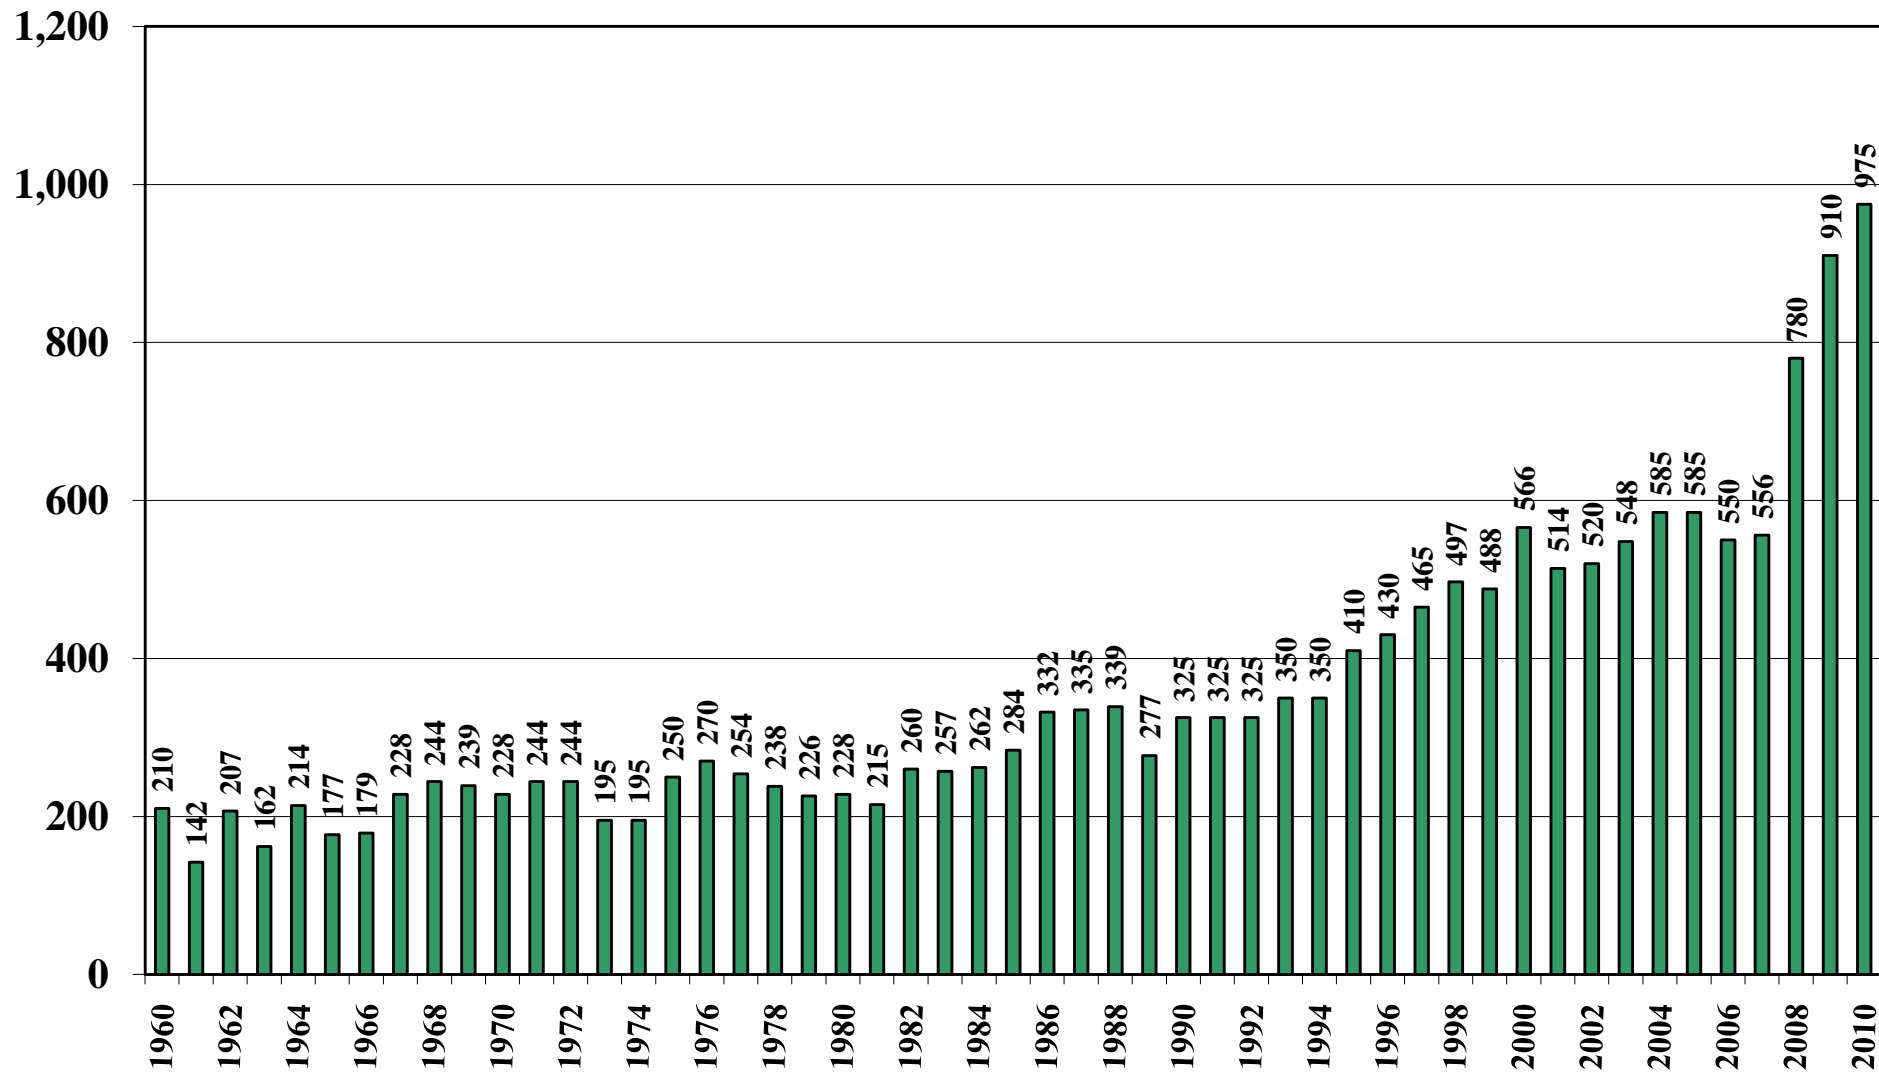

Guinea

USDA Supply and Demand Estimates

October 27, 2010

Guinea Rice Acreage Harvested 1960/61 – 2010/11

Source: [USDA Foreign Agricultural Service](#)

October 27, 2010

Guinea Rice Milled Production (1,000 Metric Tons) 1960/61 – 2010/11

Source: [USDA Foreign Agricultural Service](#)

October 27, 2010

Guinea Rice Jan-Dec Imports (1,000 Metric Tons) 1960/61 – 2010/11

Source: [USDA Foreign Agricultural Service](#)

October 27, 2010

Guinea Rice Jan-Dec Exports (1,000 Metric Tons) 1960/61 – 2010/11

Source: [USDA Foreign Agricultural Service](#)

October 27, 2010

Guinea Rice Total Domestic Consumption (1,000 Metric Tons) 1960/61 – 2010/11

Source: [USDA Foreign Agricultural Service](#)

October 27, 2010

Guinea Rice Total Distribution (1,000 Metric Tons) 1960/61 – 2010/11

Source: [USDA Foreign Agricultural Service](#)

October 27, 2010

Guinea Rice Ending Stocks (1,000 Metric Tons) 1960/61 – 2010/11

Source: [USDA Foreign Agricultural Service](#)