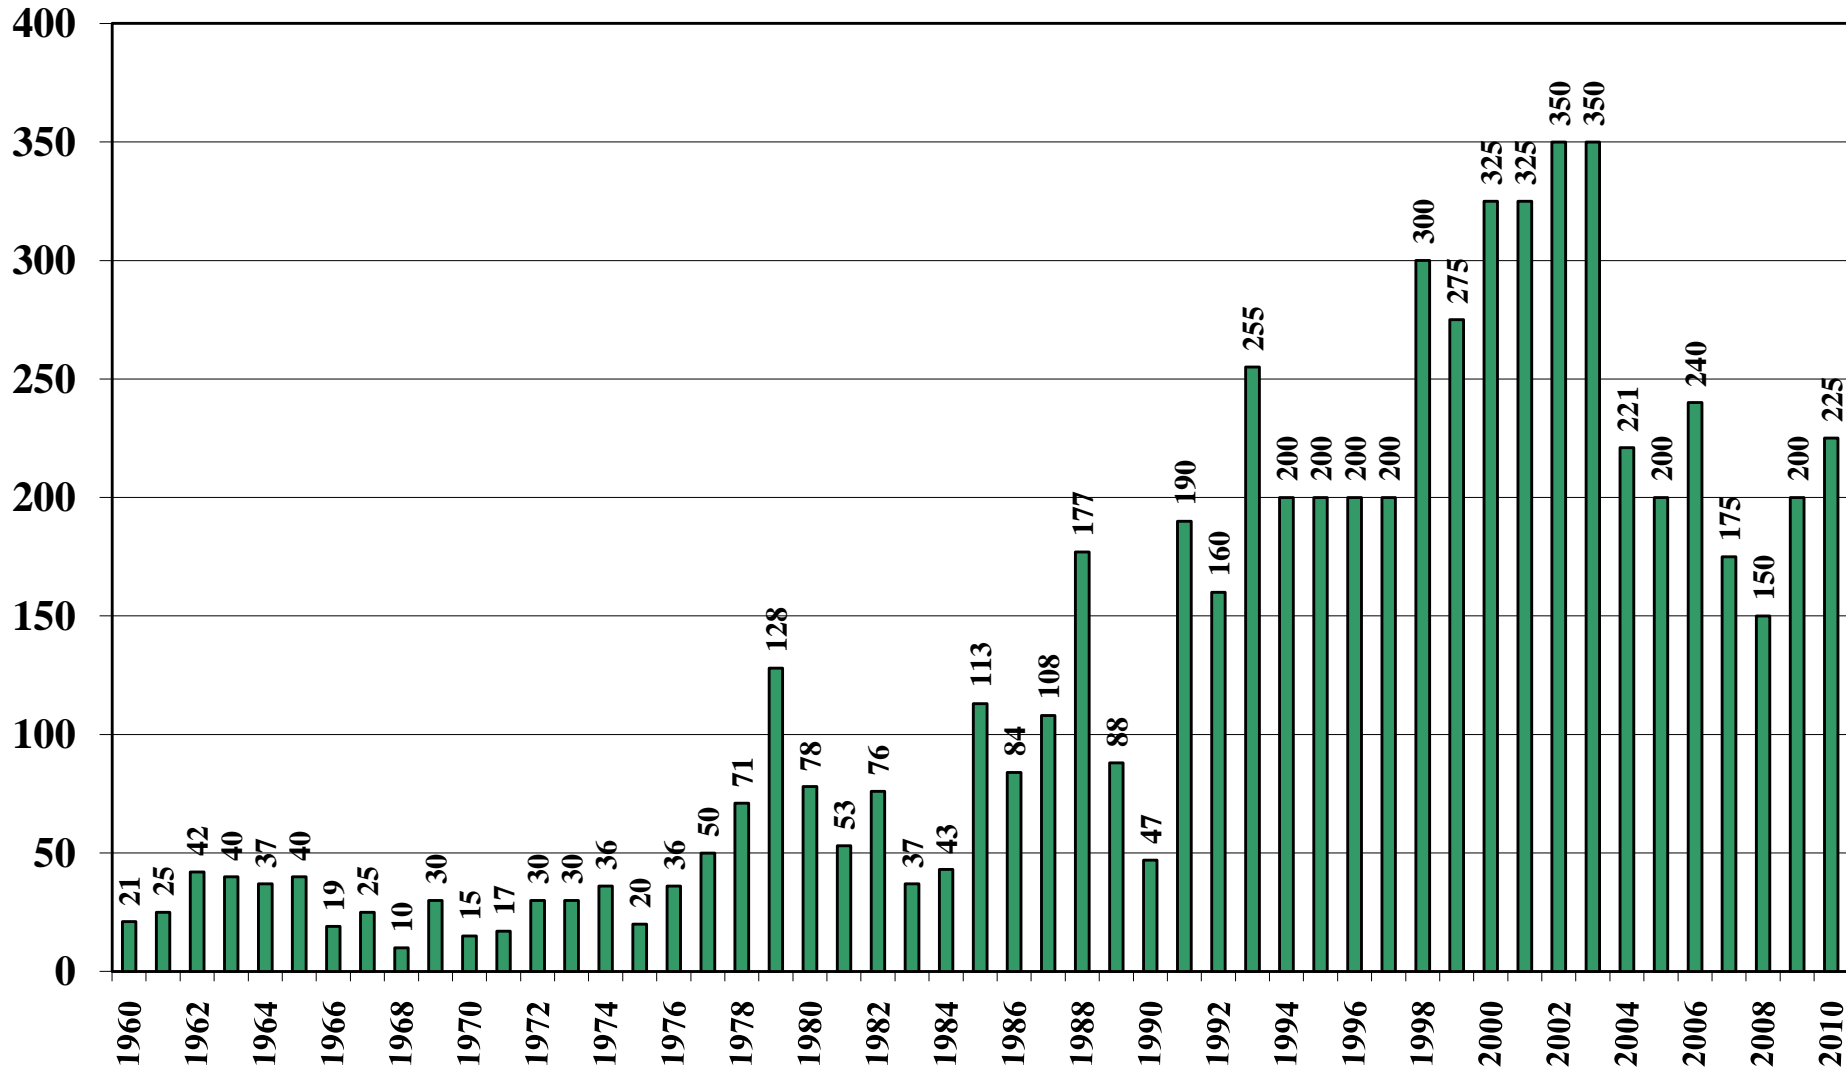

Guinea

USDA Supply and Demand Estimates

October 27, 2010

Guinea Rice Acreage Harvested 1960/61 – 2010/11

Source: [USDA Foreign Agricultural Service](#)

October 27, 2010

Guinea Rice Milled Production (1,000 Metric Tons) 1960/61 – 2010/11

Source: [USDA Foreign Agricultural Service](#)

October 27, 2010

Guinea Rice Jan-Dec Imports (1,000 Metric Tons) 1960/61 – 2010/11

Source: [USDA Foreign Agricultural Service](#)

October 27, 2010

Guinea Rice Jan-Dec Exports (1,000 Metric Tons) 1960/61 – 2010/11

Source: [USDA Foreign Agricultural Service](#)

October 27, 2010

Guinea Rice Total Domestic Consumption (1,000 Metric Tons) 1960/61 – 2010/11

Source: [USDA Foreign Agricultural Service](#)

October 27, 2010

Guinea Rice Total Distribution (1,000 Metric Tons) 1960/61 – 2010/11

Source: [USDA Foreign Agricultural Service](#)

October 27, 2010

Guinea Rice Ending Stocks (1,000 Metric Tons) 1960/61 – 2010/11

Source: [USDA Foreign Agricultural Service](#)