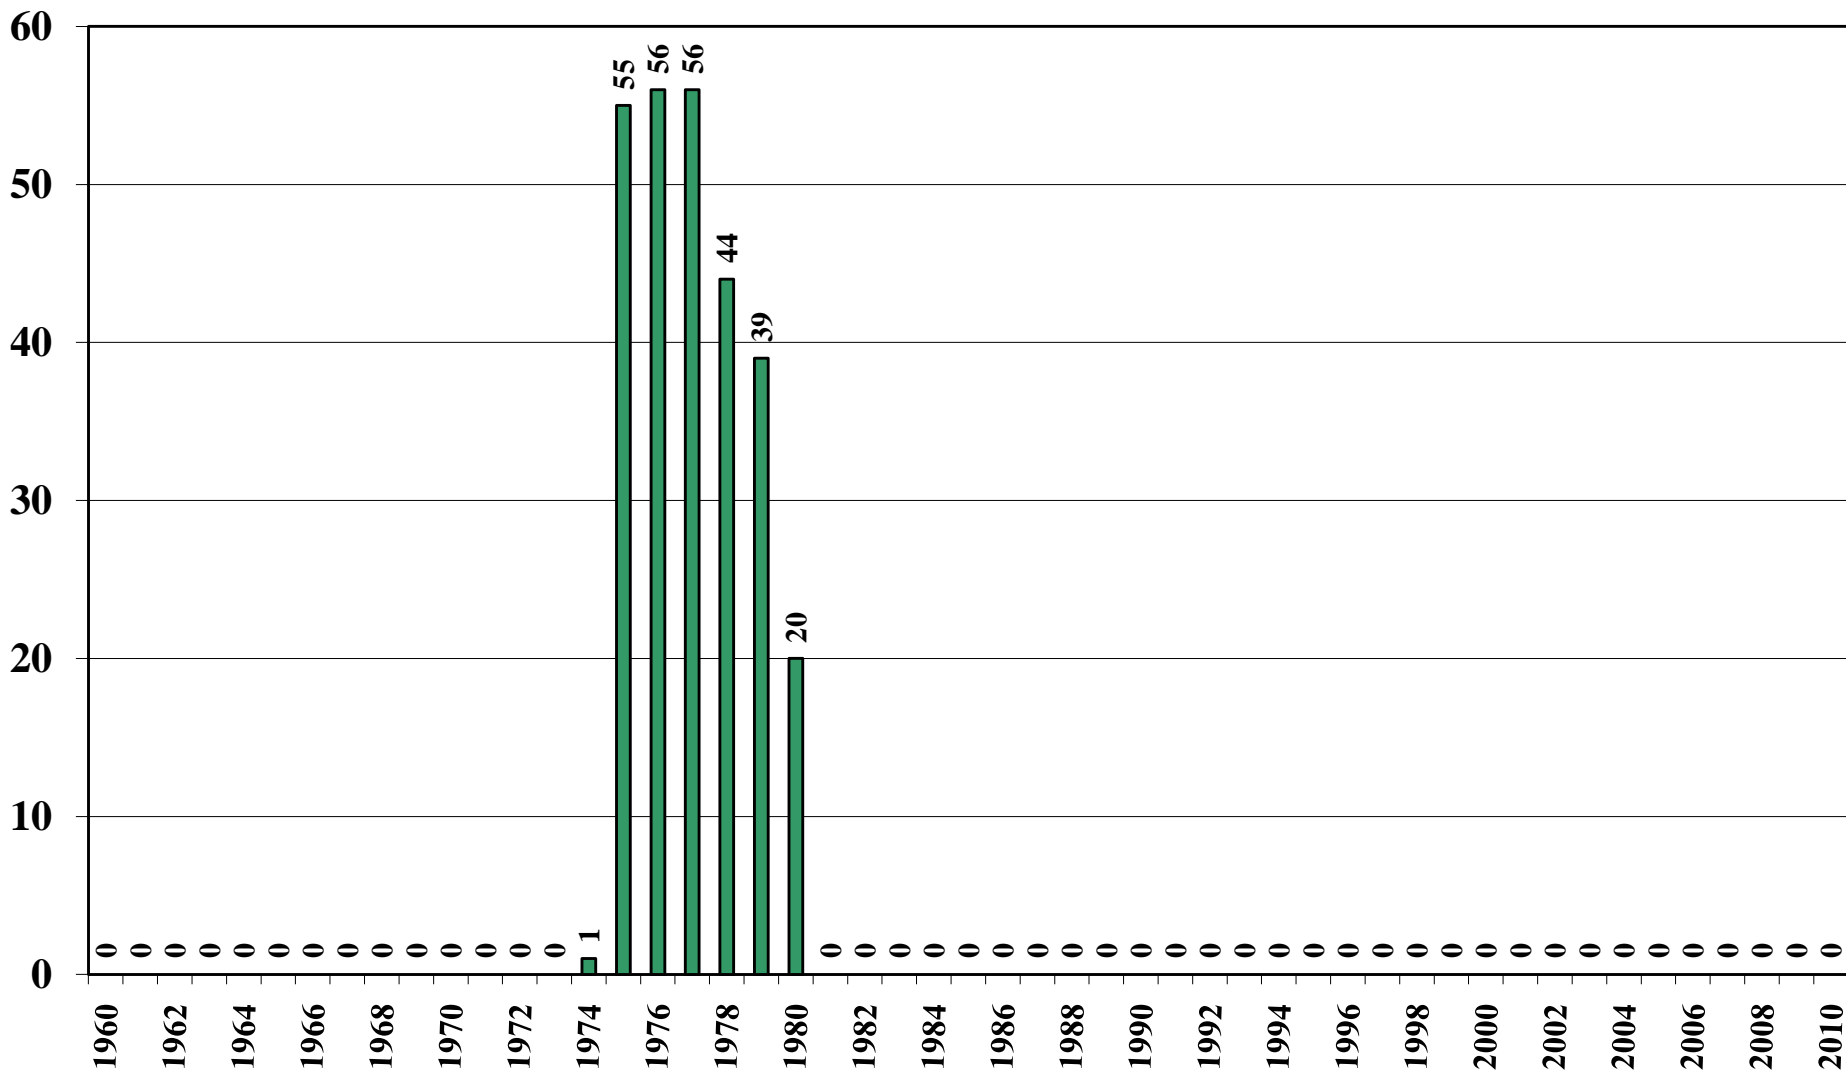

Guinea

USDA Supply and Demand Estimates

October 27, 2010

Guinea Rice Acreage Harvested 1960/61 – 2010/11

Source: [USDA Foreign Agricultural Service](#)

October 27, 2010

Guinea Rice Milled Production (1,000 Metric Tons) 1960/61 – 2010/11

Source: [USDA Foreign Agricultural Service](#)

October 27, 2010

Guinea Rice Jan-Dec Imports (1,000 Metric Tons) 1960/61 – 2010/11

Source: [USDA Foreign Agricultural Service](#)

October 27, 2010

Guinea Rice Jan-Dec Exports (1,000 Metric Tons) 1960/61 – 2010/11

Source: [USDA Foreign Agricultural Service](#)

October 27, 2010

Guinea Rice Total Domestic Consumption (1,000 Metric Tons) 1960/61 – 2010/11

Source: [USDA Foreign Agricultural Service](#)

October 27, 2010

Guinea Rice Total Distribution (1,000 Metric Tons) 1960/61 – 2010/11

Source: [USDA Foreign Agricultural Service](#)

October 27, 2010

Guinea Rice Ending Stocks (1,000 Metric Tons) 1960/61 – 2010/11

Source: [USDA Foreign Agricultural Service](#)