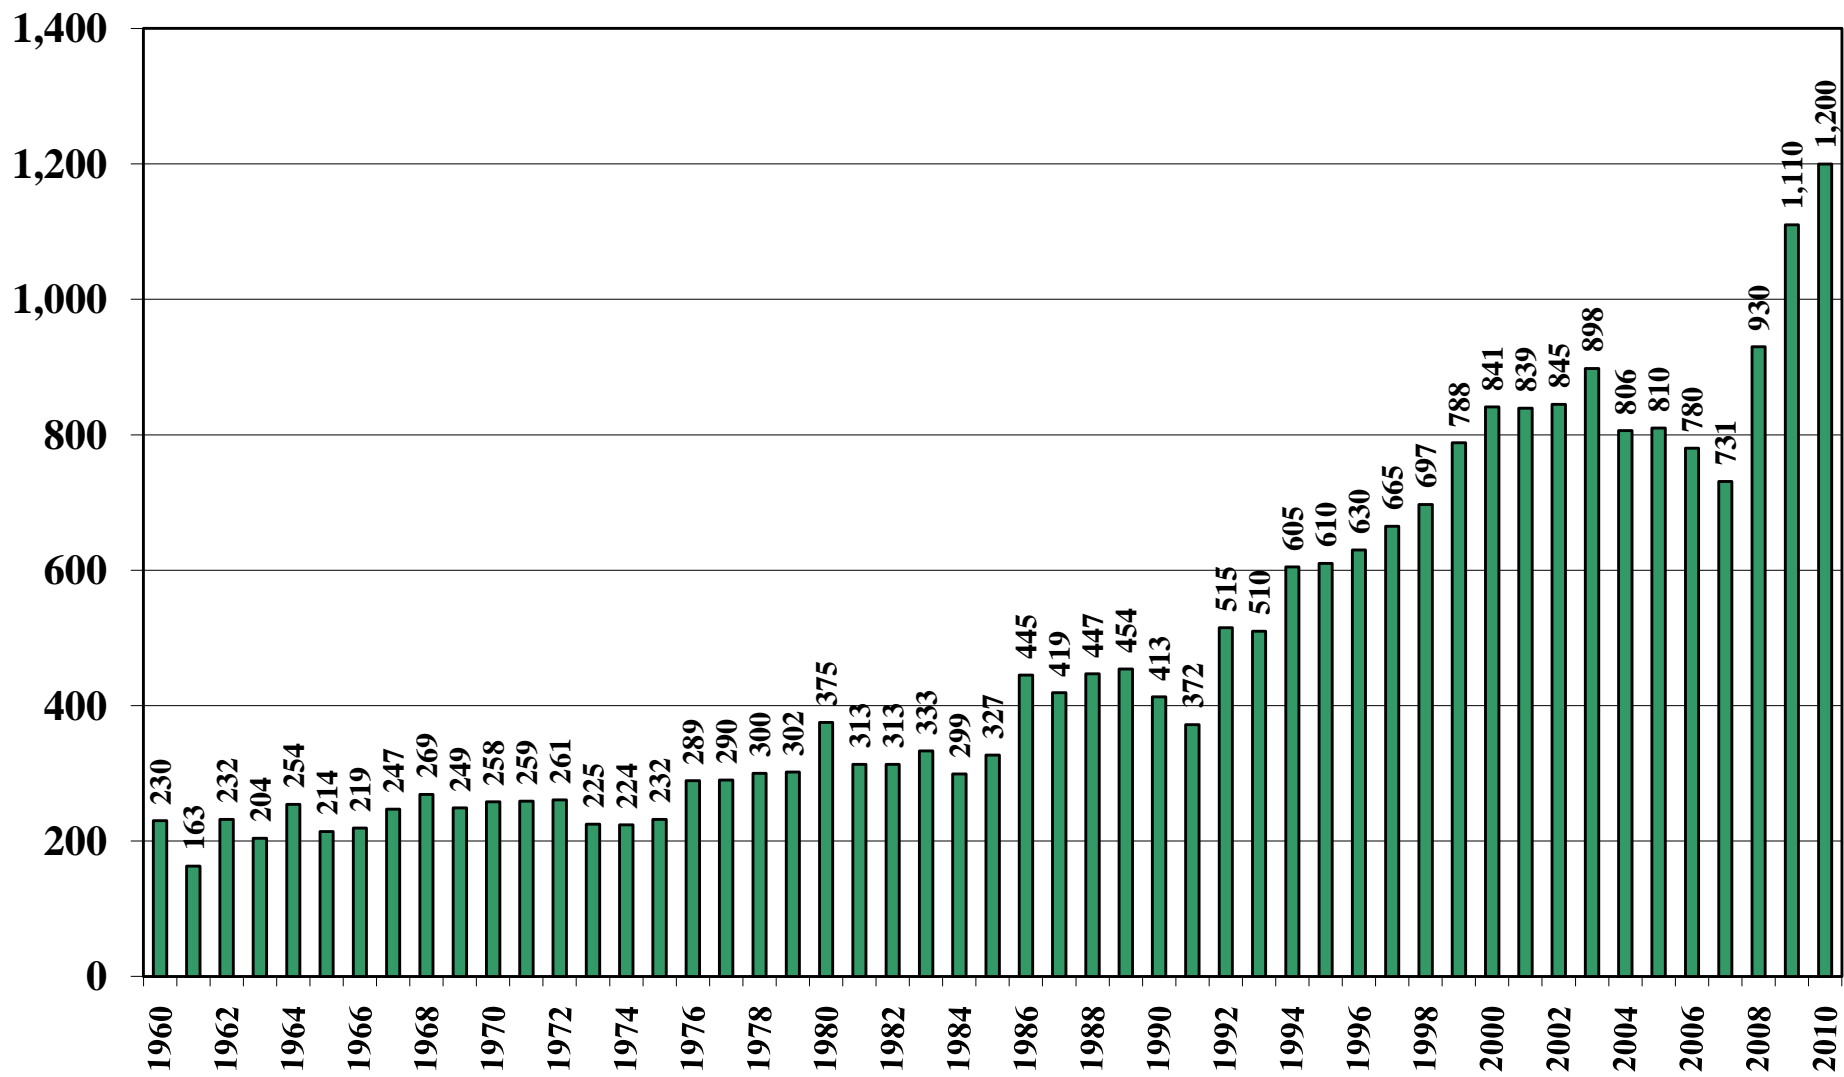

Guinea

USDA Supply and Demand Estimates

October 27, 2010

Guinea Rice Acreage Harvested 1960/61 – 2010/11

Source: [USDA Foreign Agricultural Service](#)

October 27, 2010

Guinea Rice Milled Production (1,000 Metric Tons) 1960/61 – 2010/11

Source: [USDA Foreign Agricultural Service](#)

October 27, 2010

Guinea Rice Jan-Dec Imports (1,000 Metric Tons) 1960/61 – 2010/11

Source: [USDA Foreign Agricultural Service](#)

October 27, 2010

Guinea Rice Jan-Dec Exports (1,000 Metric Tons) 1960/61 – 2010/11

Source: [USDA Foreign Agricultural Service](#)

October 27, 2010

Guinea Rice Total Domestic Consumption (1,000 Metric Tons) 1960/61 – 2010/11

Source: [USDA Foreign Agricultural Service](#)

October 27, 2010

Guinea Rice Total Distribution (1,000 Metric Tons) 1960/61 – 2010/11

Source: [USDA Foreign Agricultural Service](#)

October 27, 2010

Guinea Rice Ending Stocks (1,000 Metric Tons) 1960/61 – 2010/11

Source: [USDA Foreign Agricultural Service](#)