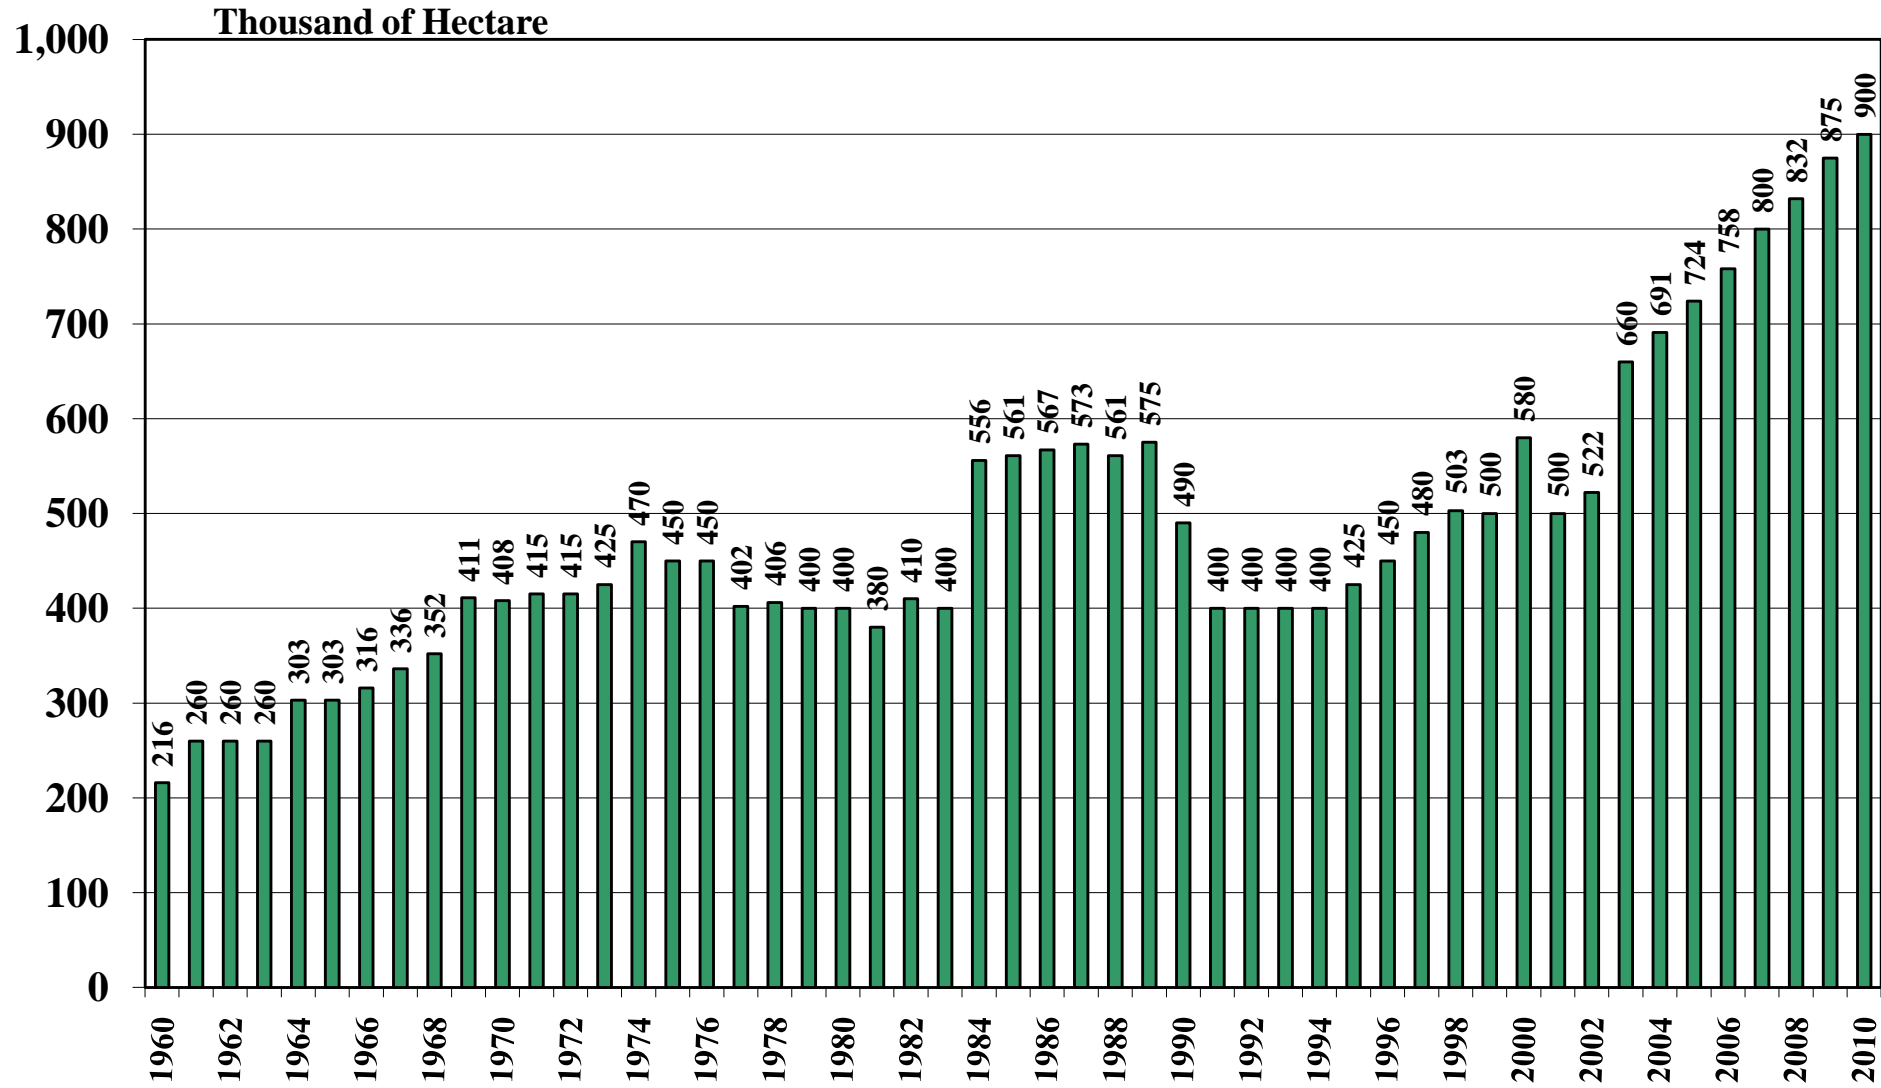

Guinea

USDA Supply and Demand Estimates

October 27, 2010

Guinea Rice Acreage Harvested 1960/61 – 2010/11

Source: [USDA Foreign Agricultural Service](#)

October 27, 2010

Guinea Rice Milled Production (1,000 Metric Tons) 1960/61 – 2010/11

Source: [USDA Foreign Agricultural Service](#)

October 27, 2010

Guinea Rice Jan-Dec Imports (1,000 Metric Tons) 1960/61 – 2010/11

Source: [USDA Foreign Agricultural Service](#)

October 27, 2010

Guinea Rice Jan-Dec Exports (1,000 Metric Tons) 1960/61 – 2010/11

Source: [USDA Foreign Agricultural Service](#)

October 27, 2010

Guinea Rice Total Domestic Consumption (1,000 Metric Tons) 1960/61 – 2010/11

Source: [USDA Foreign Agricultural Service](#)

October 27, 2010

Guinea Rice Total Distribution (1,000 Metric Tons) 1960/61 – 2010/11

Source: [USDA Foreign Agricultural Service](#)

October 27, 2010

Guinea Rice Ending Stocks (1,000 Metric Tons) 1960/61 – 2010/11

Source: [USDA Foreign Agricultural Service](#)