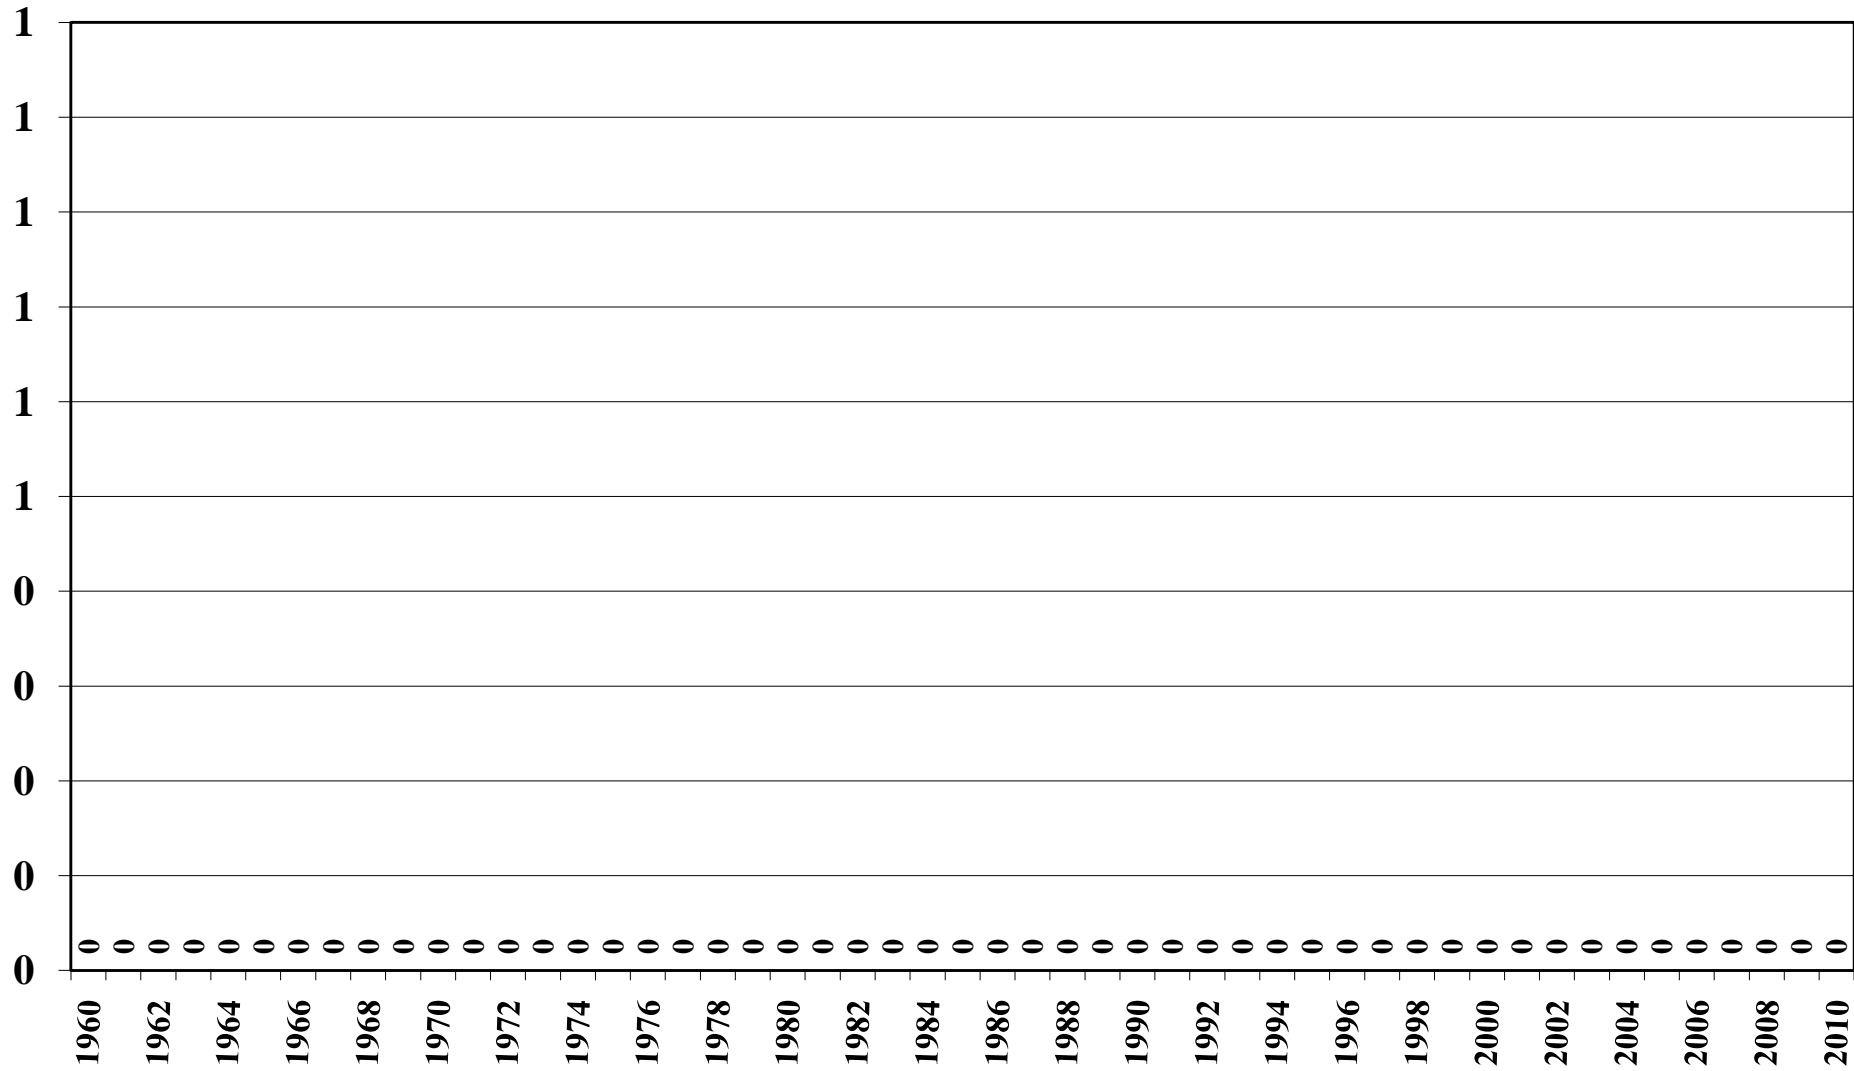

Guinea

USDA Supply and Demand Estimates

October 27, 2010

Guinea Rice Acreage Harvested 1960/61 – 2010/11

Source: [USDA Foreign Agricultural Service](#)

October 27, 2010

Guinea Rice Milled Production (1,000 Metric Tons) 1960/61 – 2010/11

Source: [USDA Foreign Agricultural Service](#)

October 27, 2010

Guinea Rice Jan-Dec Imports (1,000 Metric Tons) 1960/61 – 2010/11

Source: [USDA Foreign Agricultural Service](#)

October 27, 2010

Guinea Rice Jan-Dec Exports (1,000 Metric Tons) 1960/61 – 2010/11

Source: [USDA Foreign Agricultural Service](#)

October 27, 2010

Guinea Rice Total Domestic Consumption (1,000 Metric Tons) 1960/61 – 2010/11

Source: [USDA Foreign Agricultural Service](#)

October 27, 2010

Guinea Rice Total Distribution (1,000 Metric Tons) 1960/61 – 2010/11

Source: [USDA Foreign Agricultural Service](#)

October 27, 2010

Guinea Rice Ending Stocks (1,000 Metric Tons) 1960/61 – 2010/11

Source: [USDA Foreign Agricultural Service](#)