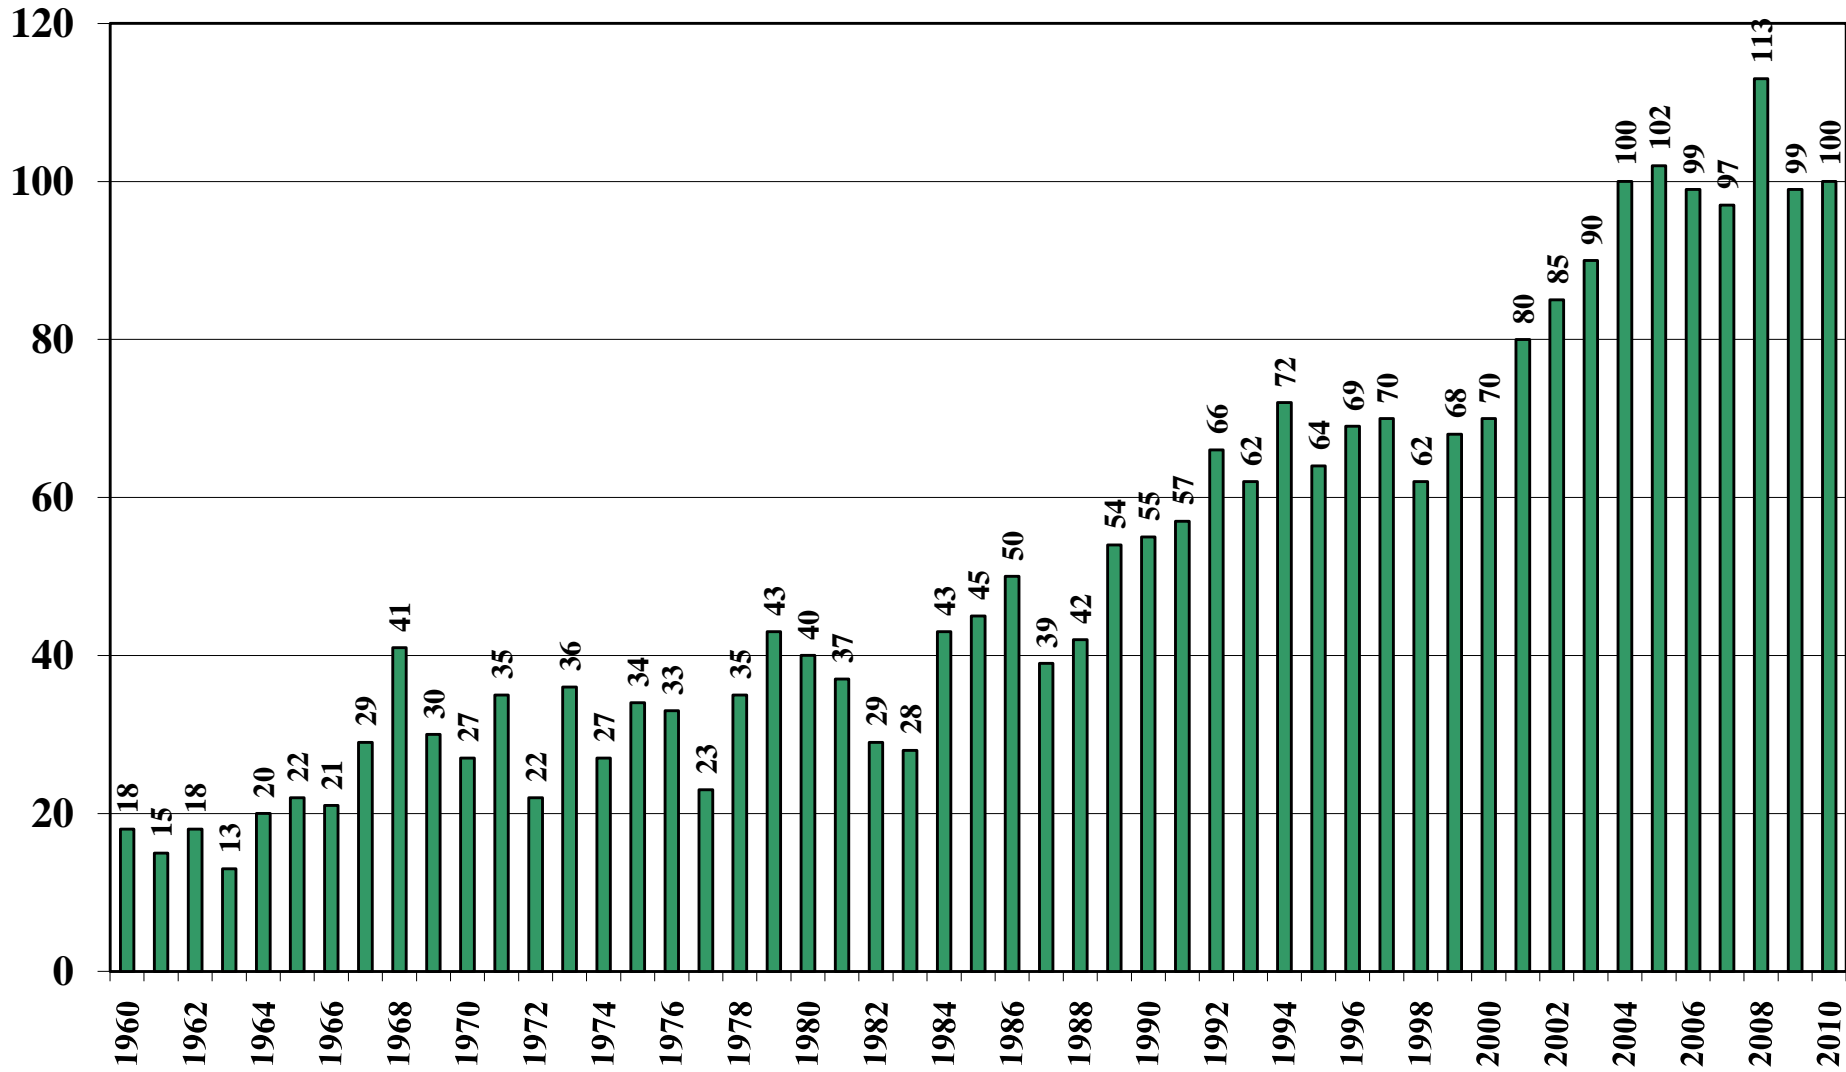

El Salvador

USDA Supply and Demand Estimates

October 20, 2010

El Salvador Rice Acreage Harvested 1960/61 – 2010/11

Source: [USDA Foreign Agricultural Service](#)

El Salvador Rice Milled Production (1,000 Metric Tons) 1960/61 – 2010/11

Source: [USDA Foreign Agricultural Service](#)

El Salvador Rice Jan-Dec Imports (1,000 Metric Tons) 1960/61 – 2010/11

Source: [USDA Foreign Agricultural Service](#)

El Salvador Rice Jan-Dec Exports (1,000 Metric Tons) 1960/61 – 2010/11

Source: [USDA Foreign Agricultural Service](#)

El Salvador Rice Total Domestic Consumption (1,000 Metric Tons) 1960/61 – 2010/11

Source: [USDA Foreign Agricultural Service](#)

October 20, 2010

El Salvador Rice Total Distribution (1,000 Metric Tons) 1960/61 – 2010/11

Source: [USDA Foreign Agricultural Service](#)

El Salvador Rice Ending Stocks (1,000 Metric Tons) 1960/61 – 2010/11

Source: [USDA Foreign Agricultural Service](#)

October 20, 2010