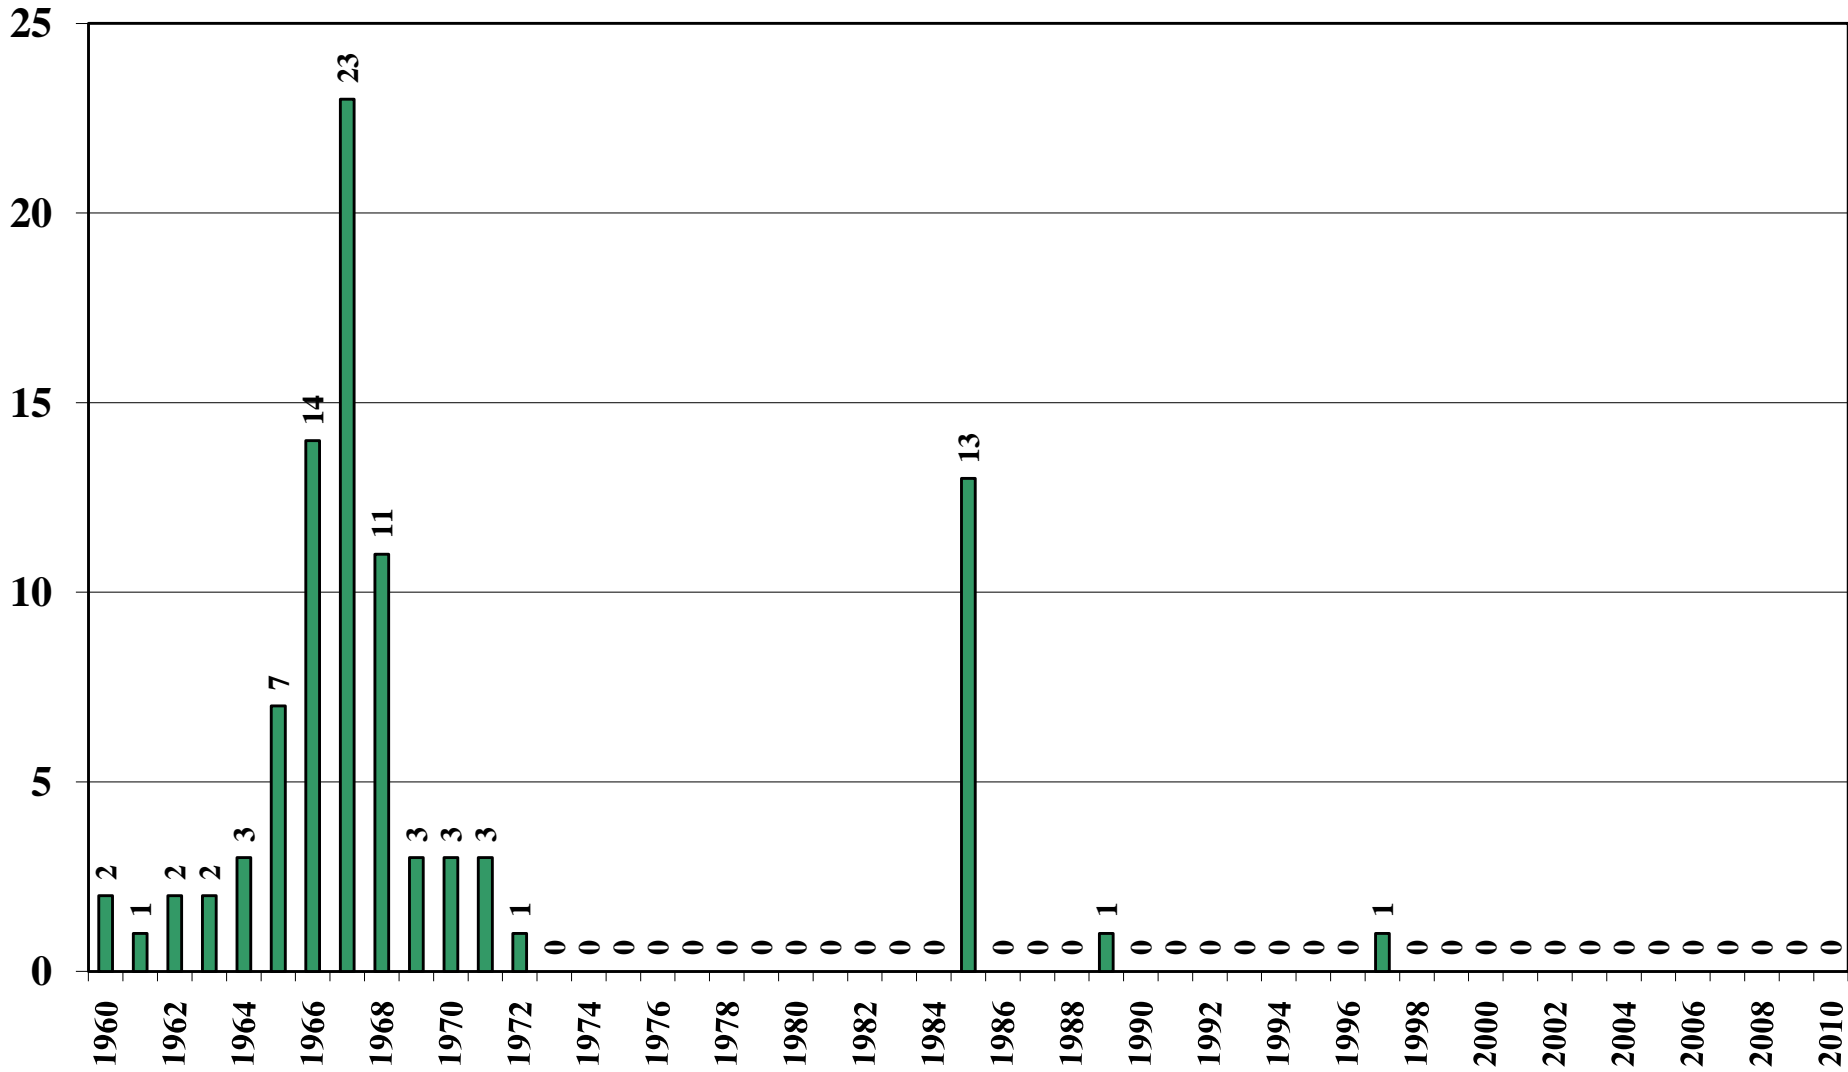

El Salvador

USDA Supply and Demand Estimates

October 20, 2010

El Salvador Rice Acreage Harvested 1960/61 – 2010/11

Source: [USDA Foreign Agricultural Service](#)

El Salvador Rice Milled Production (1,000 Metric Tons) 1960/61 – 2010/11

Source: [USDA Foreign Agricultural Service](#)

El Salvador Rice Jan-Dec Imports (1,000 Metric Tons) 1960/61 – 2010/11

Source: [USDA Foreign Agricultural Service](#)

El Salvador Rice Jan-Dec Exports (1,000 Metric Tons) 1960/61 – 2010/11

Source: [USDA Foreign Agricultural Service](#)

El Salvador Rice Total Domestic Consumption (1,000 Metric Tons) 1960/61 – 2010/11

Source: [USDA Foreign Agricultural Service](#)

October 20, 2010

El Salvador Rice Total Distribution (1,000 Metric Tons) 1960/61 – 2010/11

Source: [USDA Foreign Agricultural Service](#)

El Salvador Rice Ending Stocks (1,000 Metric Tons) 1960/61 – 2010/11

Source: [USDA Foreign Agricultural Service](#)

October 20, 2010