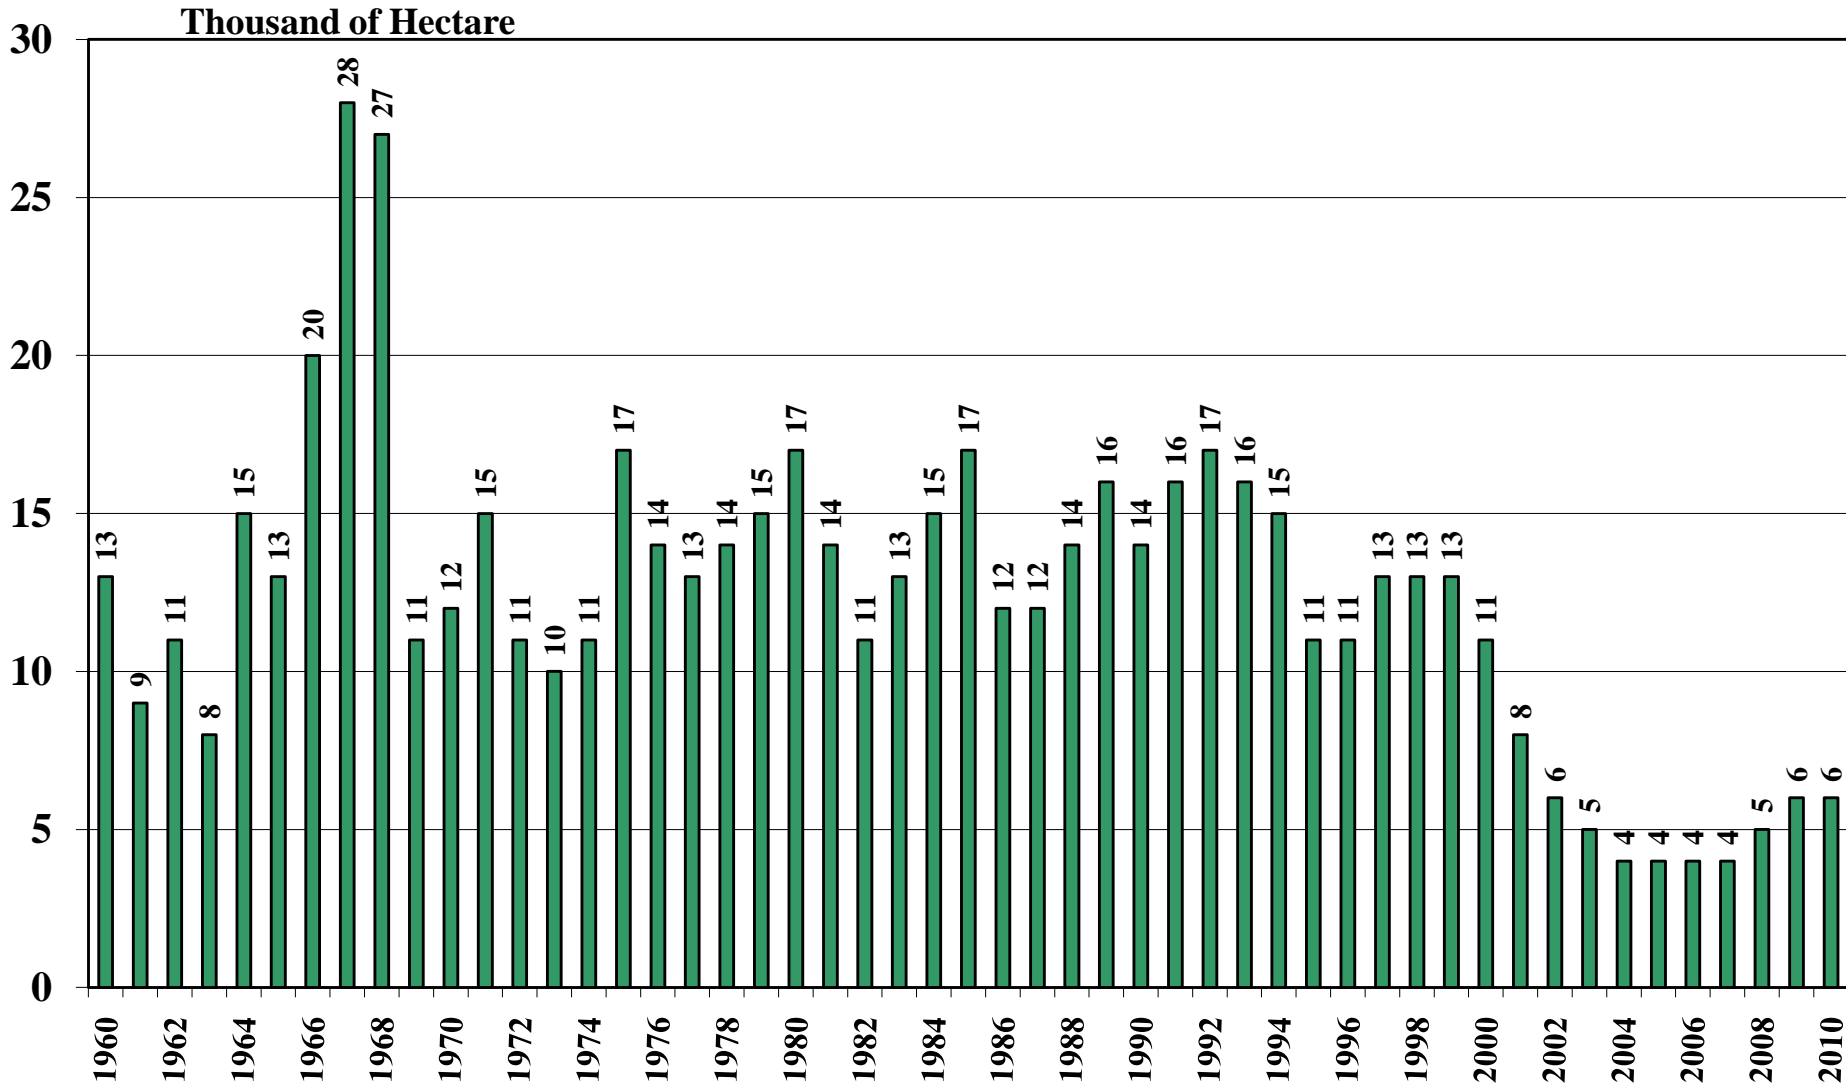

El Salvador

USDA Supply and Demand Estimates

October 20, 2010

El Salvador Rice Acreage Harvested 1960/61 – 2010/11

Source: [USDA Foreign Agricultural Service](#)

El Salvador Rice Milled Production (1,000 Metric Tons) 1960/61 – 2010/11

Source: [USDA Foreign Agricultural Service](#)

El Salvador Rice Jan-Dec Imports (1,000 Metric Tons) 1960/61 – 2010/11

Source: [USDA Foreign Agricultural Service](#)

El Salvador Rice Jan-Dec Exports (1,000 Metric Tons) 1960/61 – 2010/11

Source: [USDA Foreign Agricultural Service](#)

El Salvador Rice Total Domestic Consumption (1,000 Metric Tons) 1960/61 – 2010/11

Source: [USDA Foreign Agricultural Service](#)

October 20, 2010

El Salvador Rice Total Distribution (1,000 Metric Tons) 1960/61 – 2010/11

Source: [USDA Foreign Agricultural Service](#)

El Salvador Rice Ending Stocks (1,000 Metric Tons) 1960/61 – 2010/11

Source: [USDA Foreign Agricultural Service](#)

October 20, 2010