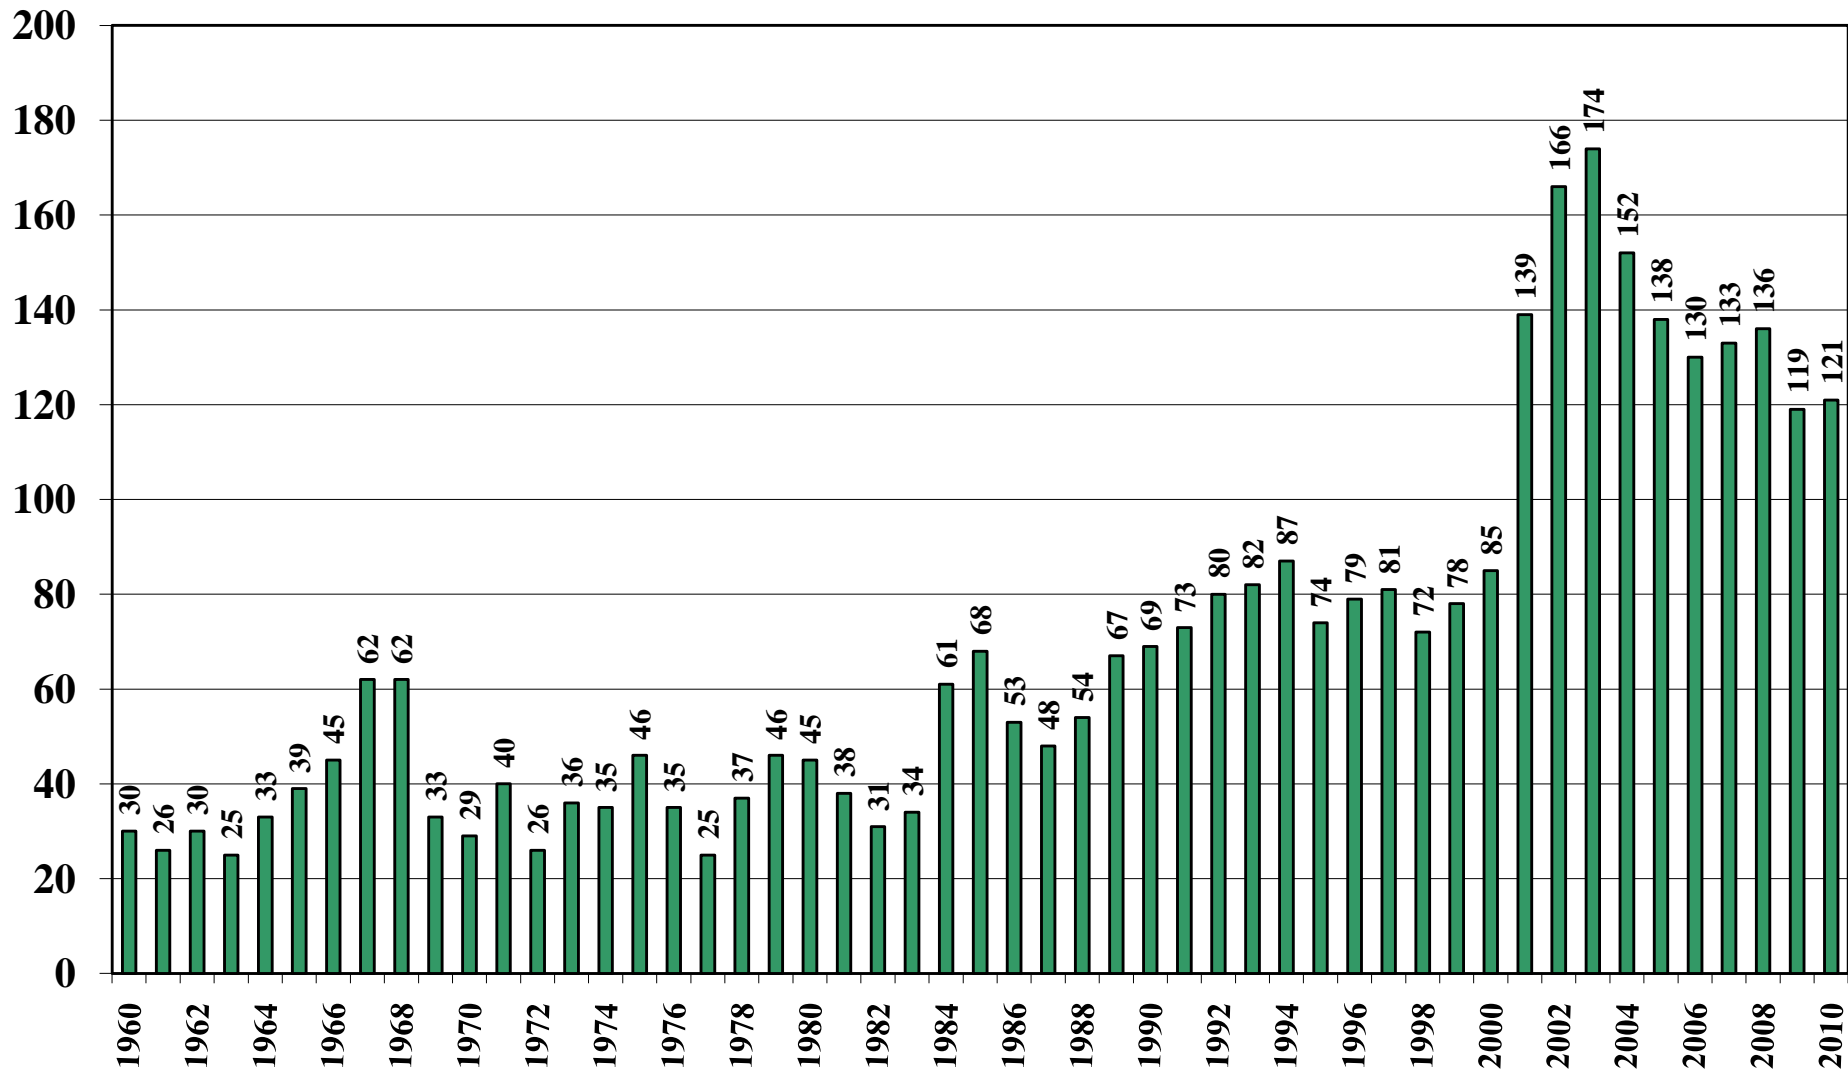

El Salvador

USDA Supply and Demand Estimates

October 20, 2010

El Salvador Rice Acreage Harvested 1960/61 – 2010/11

Source: [USDA Foreign Agricultural Service](#)

El Salvador Rice Milled Production (1,000 Metric Tons) 1960/61 – 2010/11

Source: [USDA Foreign Agricultural Service](#)

El Salvador Rice Jan-Dec Imports (1,000 Metric Tons) 1960/61 – 2010/11

Source: [USDA Foreign Agricultural Service](#)

El Salvador Rice Jan-Dec Exports (1,000 Metric Tons) 1960/61 – 2010/11

Source: [USDA Foreign Agricultural Service](#)

El Salvador Rice Total Domestic Consumption (1,000 Metric Tons) 1960/61 – 2010/11

Source: [USDA Foreign Agricultural Service](#)

October 20, 2010

El Salvador Rice Total Distribution (1,000 Metric Tons) 1960/61 – 2010/11

Source: [USDA Foreign Agricultural Service](#)

El Salvador Rice Ending Stocks (1,000 Metric Tons) 1960/61 – 2010/11

Source: [USDA Foreign Agricultural Service](#)

October 20, 2010