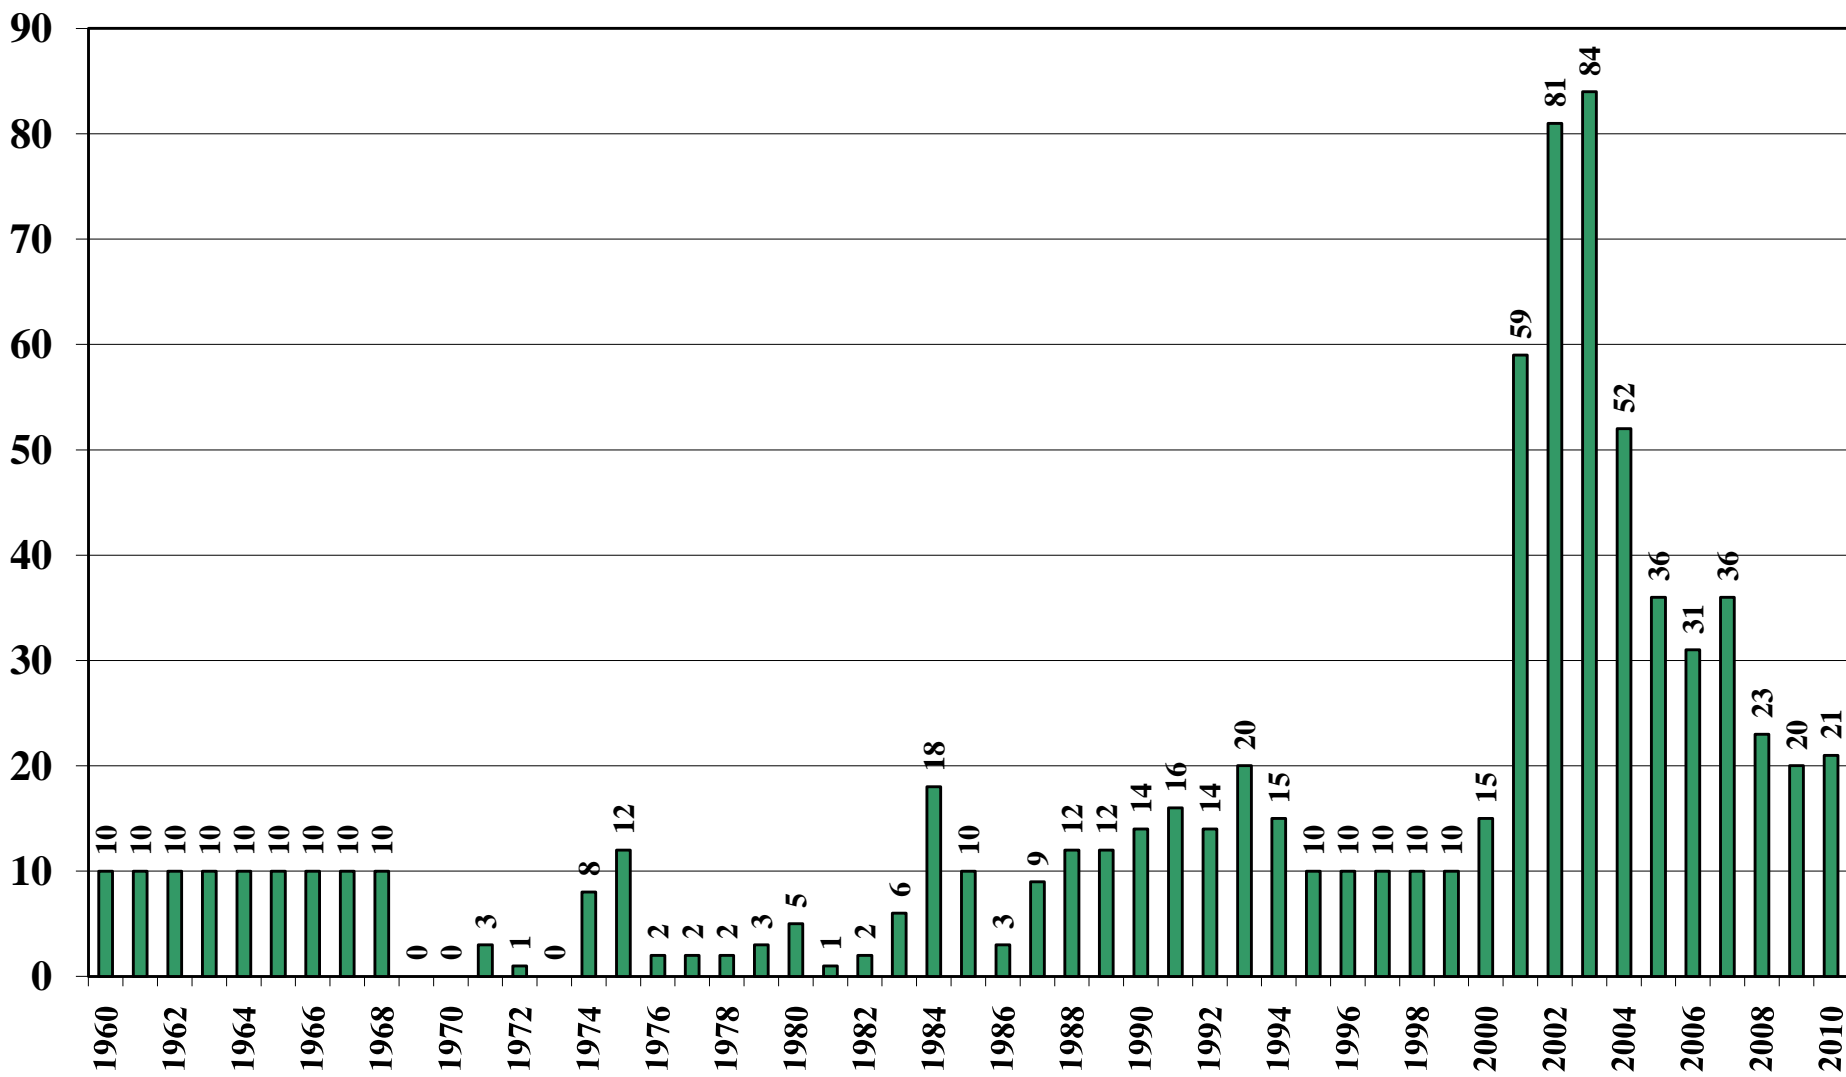

El Salvador

USDA Supply and Demand Estimates

October 20, 2010

El Salvador Rice Acreage Harvested 1960/61 – 2010/11

Source: [USDA Foreign Agricultural Service](#)

El Salvador Rice Milled Production (1,000 Metric Tons) 1960/61 – 2010/11

Source: [USDA Foreign Agricultural Service](#)

El Salvador Rice Jan-Dec Imports (1,000 Metric Tons) 1960/61 – 2010/11

Source: [USDA Foreign Agricultural Service](#)

El Salvador Rice Jan-Dec Exports (1,000 Metric Tons) 1960/61 – 2010/11

Source: [USDA Foreign Agricultural Service](#)

El Salvador Rice Total Domestic Consumption (1,000 Metric Tons) 1960/61 – 2010/11

Source: [USDA Foreign Agricultural Service](#)

October 20, 2010

El Salvador Rice Total Distribution (1,000 Metric Tons) 1960/61 – 2010/11

Source: [USDA Foreign Agricultural Service](#)

El Salvador Rice Ending Stocks (1,000 Metric Tons) 1960/61 – 2010/11

Source: [USDA Foreign Agricultural Service](#)

October 20, 2010