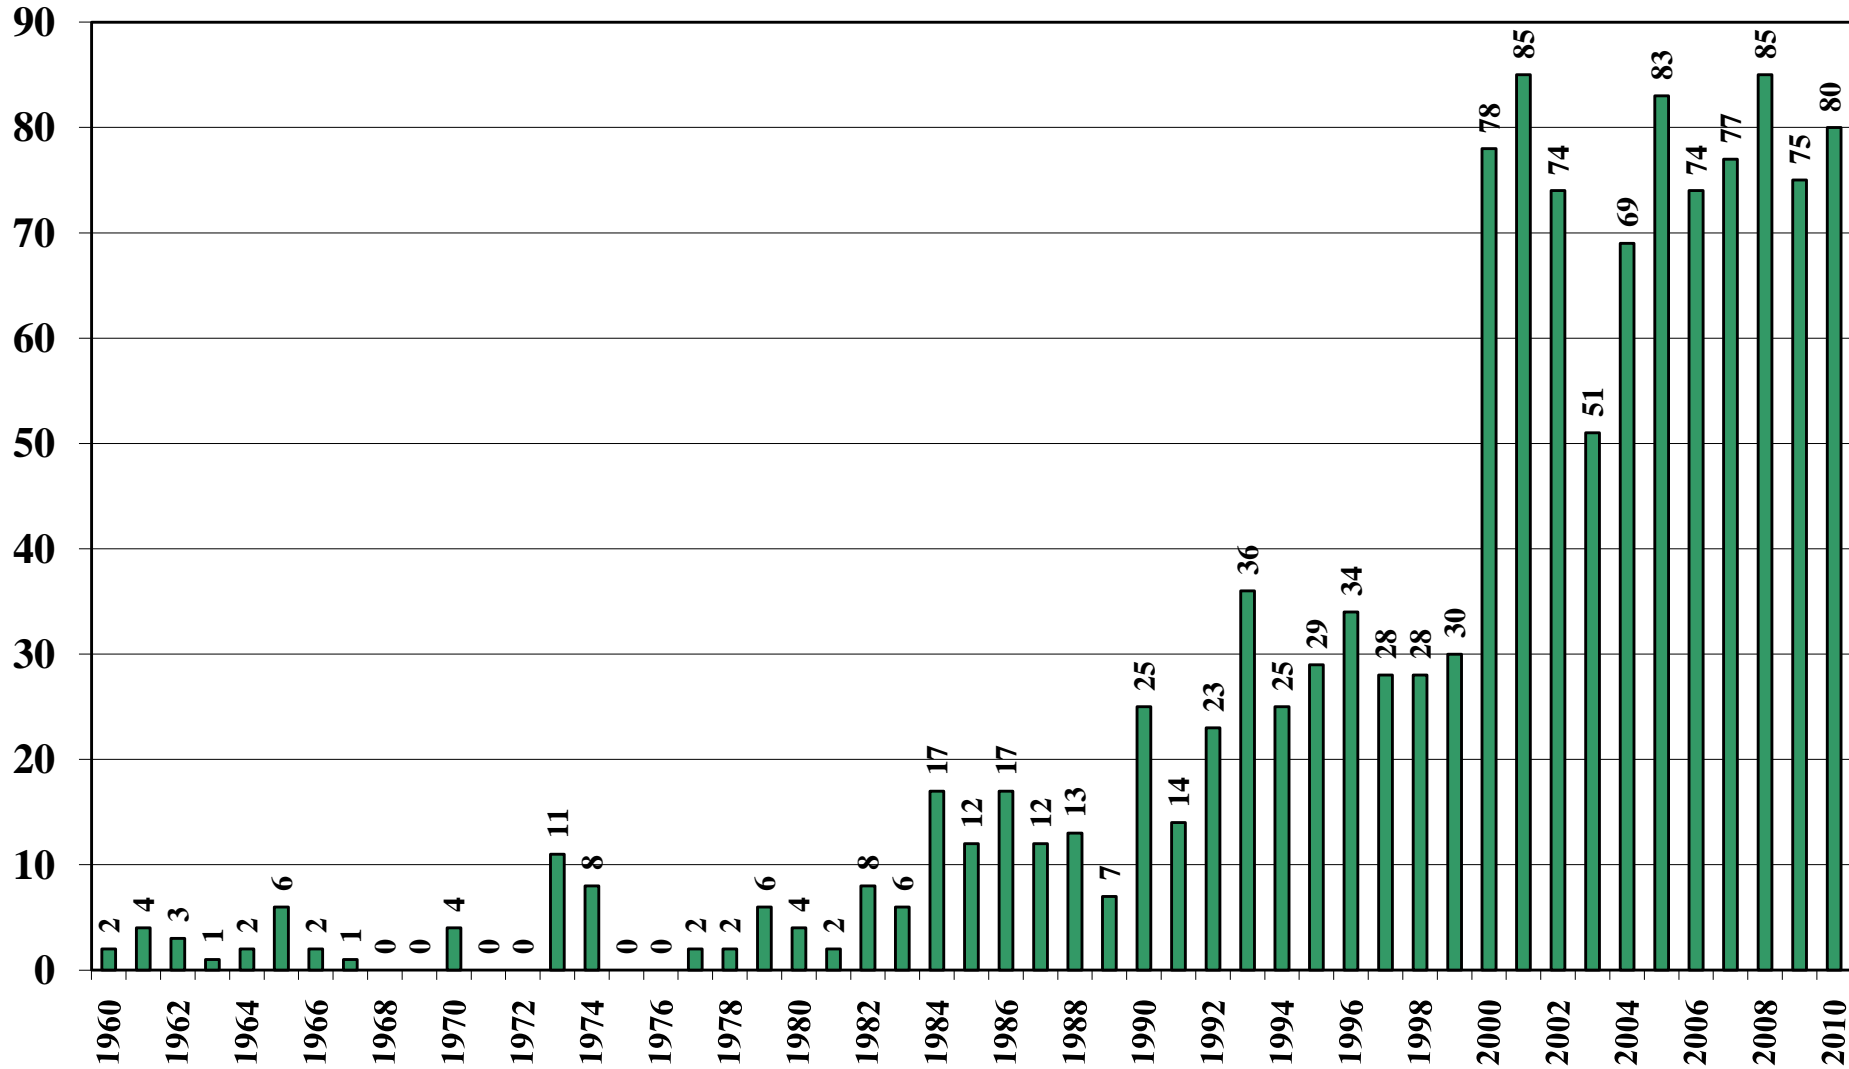

El Salvador

USDA Supply and Demand Estimates

October 20, 2010

El Salvador Rice Acreage Harvested 1960/61 – 2010/11

Source: [USDA Foreign Agricultural Service](#)

El Salvador Rice Milled Production (1,000 Metric Tons) 1960/61 – 2010/11

Source: [USDA Foreign Agricultural Service](#)

El Salvador Rice Jan-Dec Imports (1,000 Metric Tons) 1960/61 – 2010/11

Source: [USDA Foreign Agricultural Service](#)

El Salvador Rice Jan-Dec Exports (1,000 Metric Tons) 1960/61 – 2010/11

Source: [USDA Foreign Agricultural Service](#)

El Salvador Rice Total Domestic Consumption (1,000 Metric Tons) 1960/61 – 2010/11

Source: [USDA Foreign Agricultural Service](#)

October 20, 2010

El Salvador Rice Total Distribution (1,000 Metric Tons) 1960/61 – 2010/11

Source: [USDA Foreign Agricultural Service](#)

El Salvador Rice Ending Stocks (1,000 Metric Tons) 1960/61 – 2010/11

Source: [USDA Foreign Agricultural Service](#)

October 20, 2010