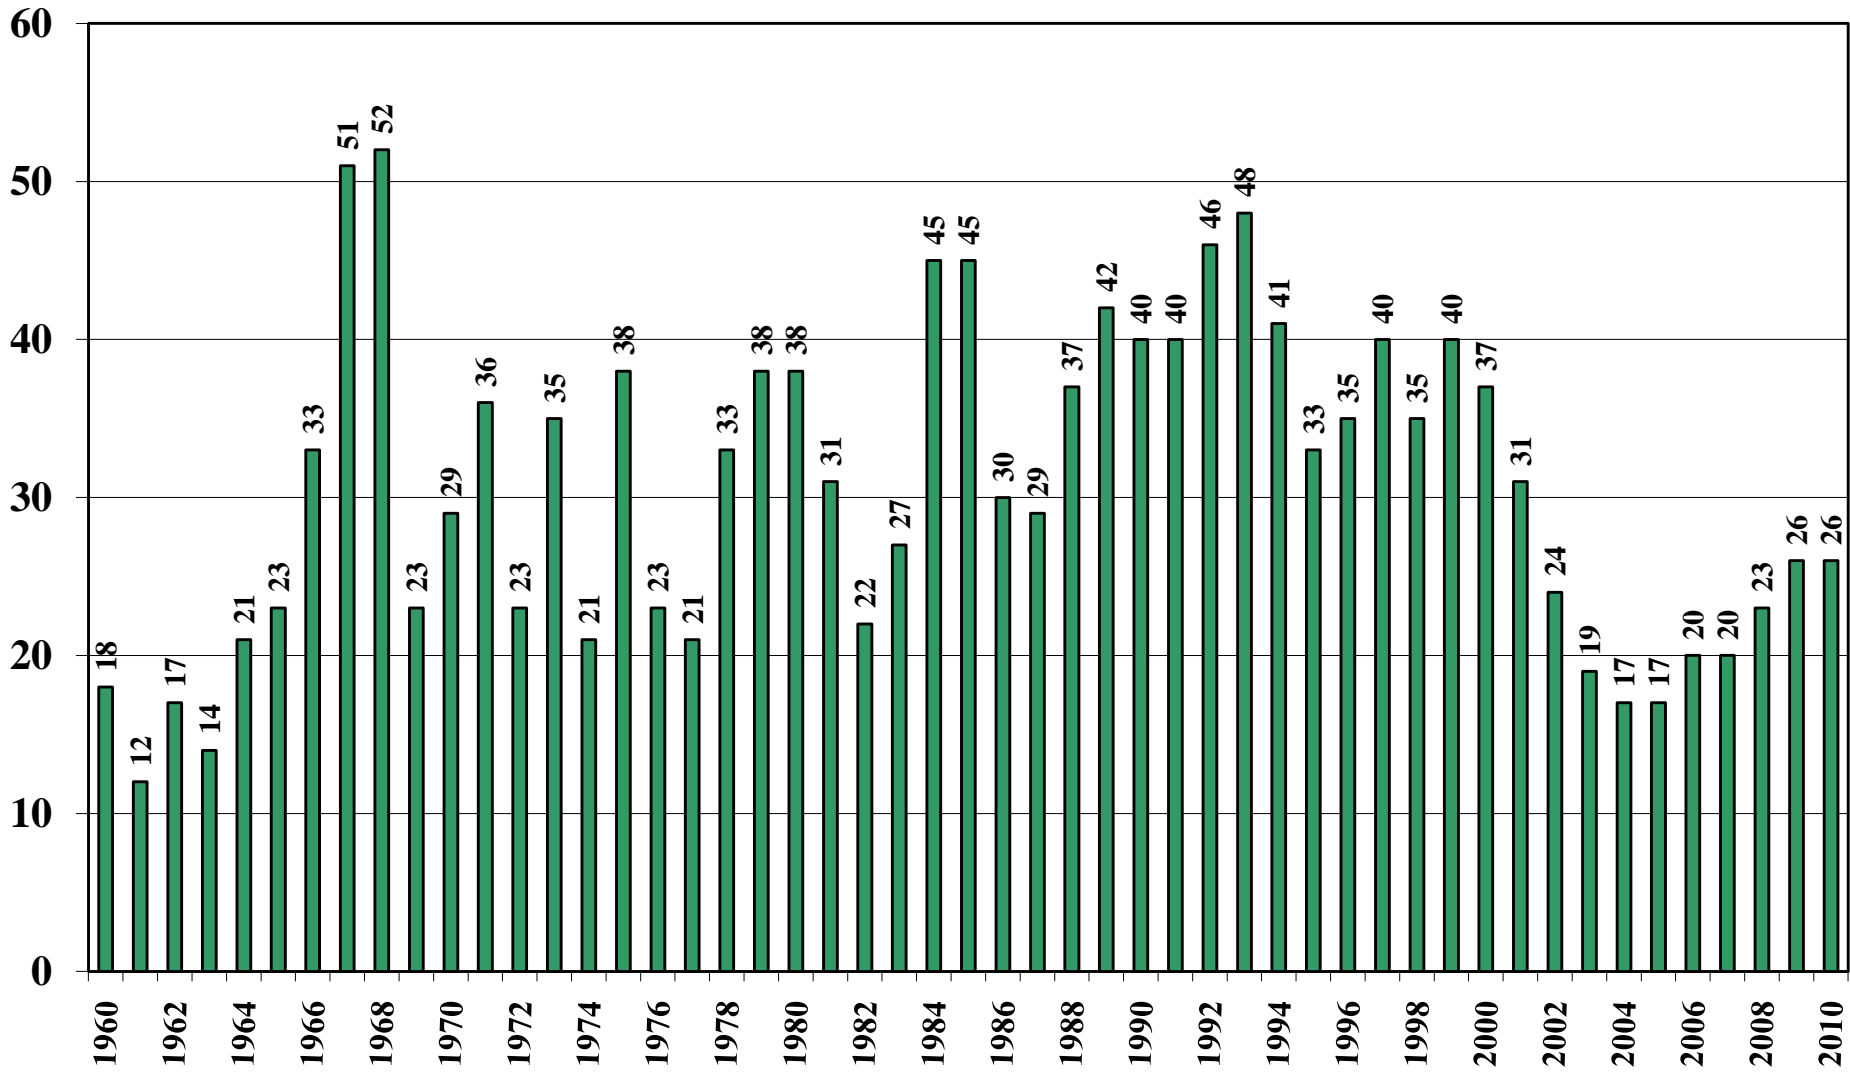

El Salvador

USDA Supply and Demand Estimates

October 20, 2010

El Salvador Rice Acreage Harvested 1960/61 – 2010/11

Source: [USDA Foreign Agricultural Service](#)

El Salvador Rice Milled Production (1,000 Metric Tons) 1960/61 – 2010/11

Source: [USDA Foreign Agricultural Service](#)

El Salvador Rice Jan-Dec Imports (1,000 Metric Tons) 1960/61 – 2010/11

Source: [USDA Foreign Agricultural Service](#)

El Salvador Rice Jan-Dec Exports (1,000 Metric Tons) 1960/61 – 2010/11

Source: [USDA Foreign Agricultural Service](#)

El Salvador Rice Total Domestic Consumption (1,000 Metric Tons) 1960/61 – 2010/11

Source: [USDA Foreign Agricultural Service](#)

October 20, 2010

El Salvador Rice Total Distribution (1,000 Metric Tons) 1960/61 – 2010/11

Source: [USDA Foreign Agricultural Service](#)

El Salvador Rice Ending Stocks (1,000 Metric Tons) 1960/61 – 2010/11

Source: [USDA Foreign Agricultural Service](#)

October 20, 2010