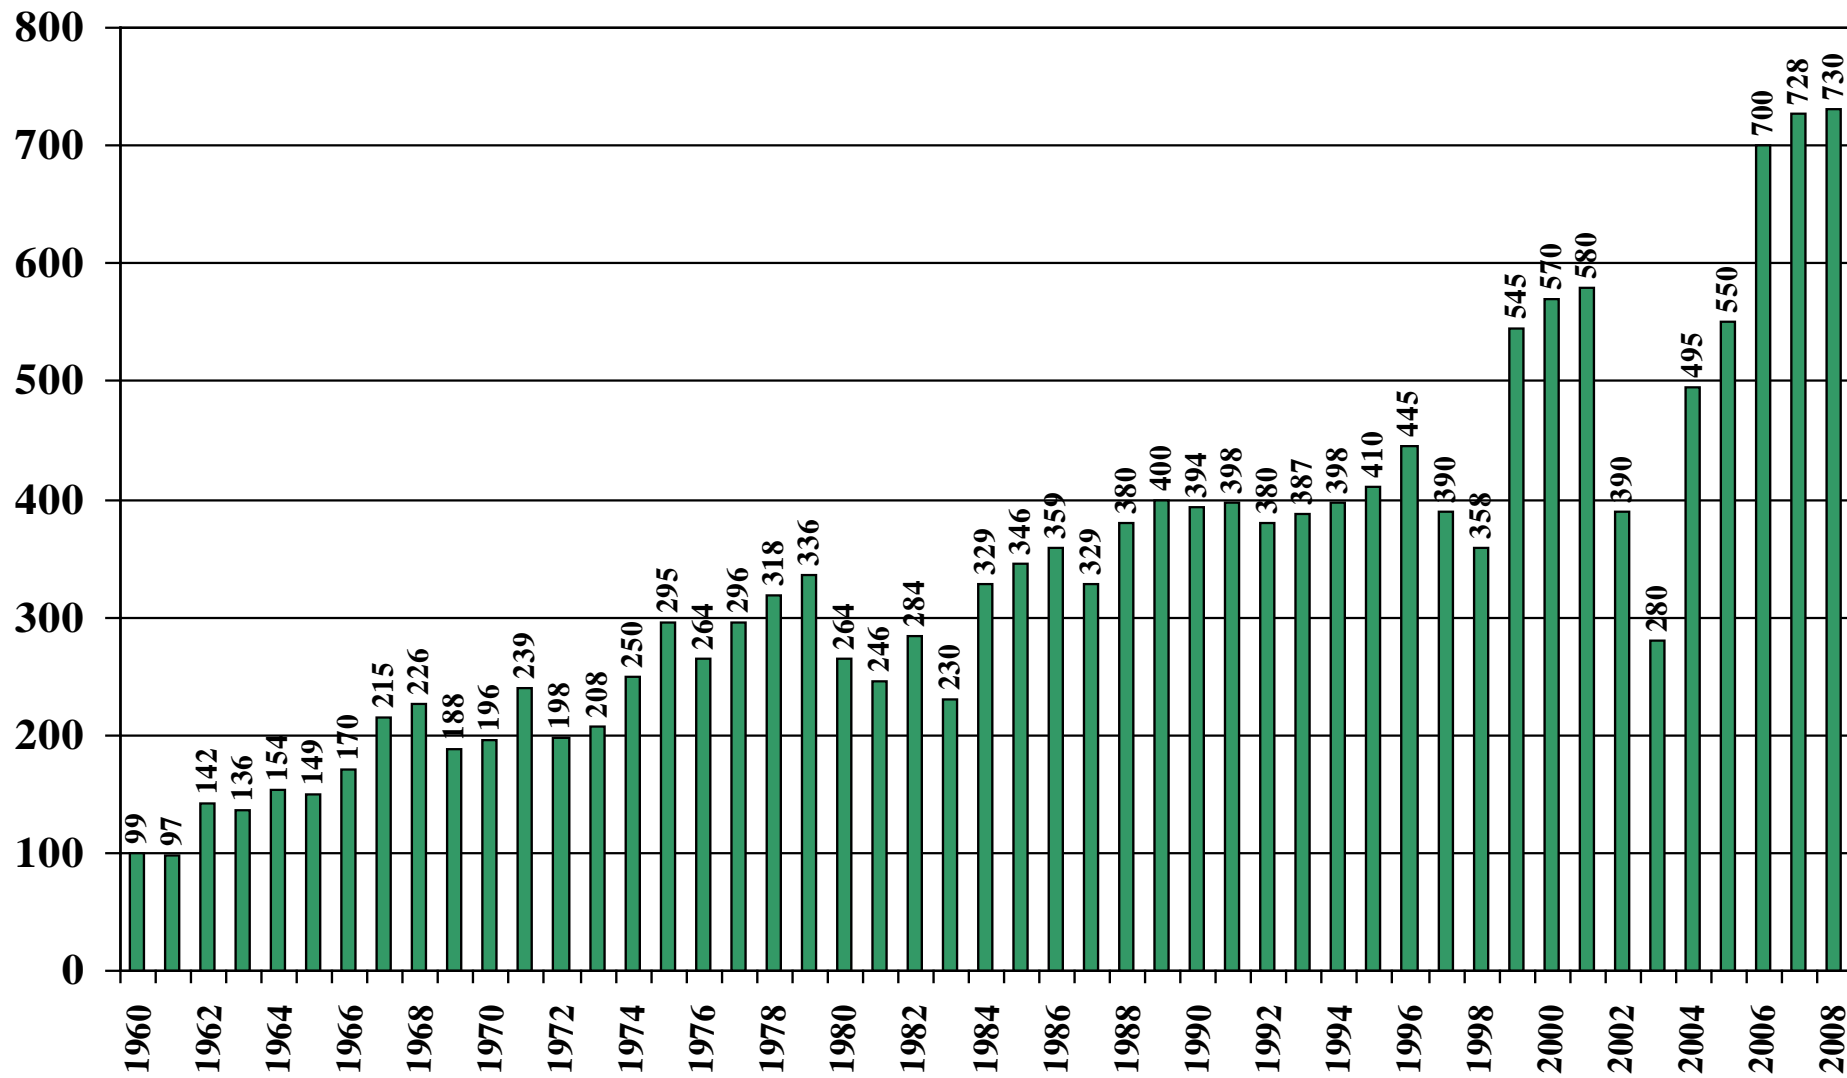

**Cote d'Ivoire**

**USDA Supply and Demand Estimates**

**September 2, 2008**

# Cote d'Ivoire Rice Acreage Harvested 1960/61 – 2008/09

Source: [USDA Foreign Agricultural Service](#)

September 2, 2008

# Cote d'Ivoire Rice Milled Production (1,000 Metric Tons) 1960/61 – 2008/09

Source: [USDA Foreign Agricultural Service](#)

# Cote d'Ivoire Rice Total Distribution (1,000 Metric Tons) 1960/61 – 2008/09

Source: [USDA Foreign Agricultural Service](#)