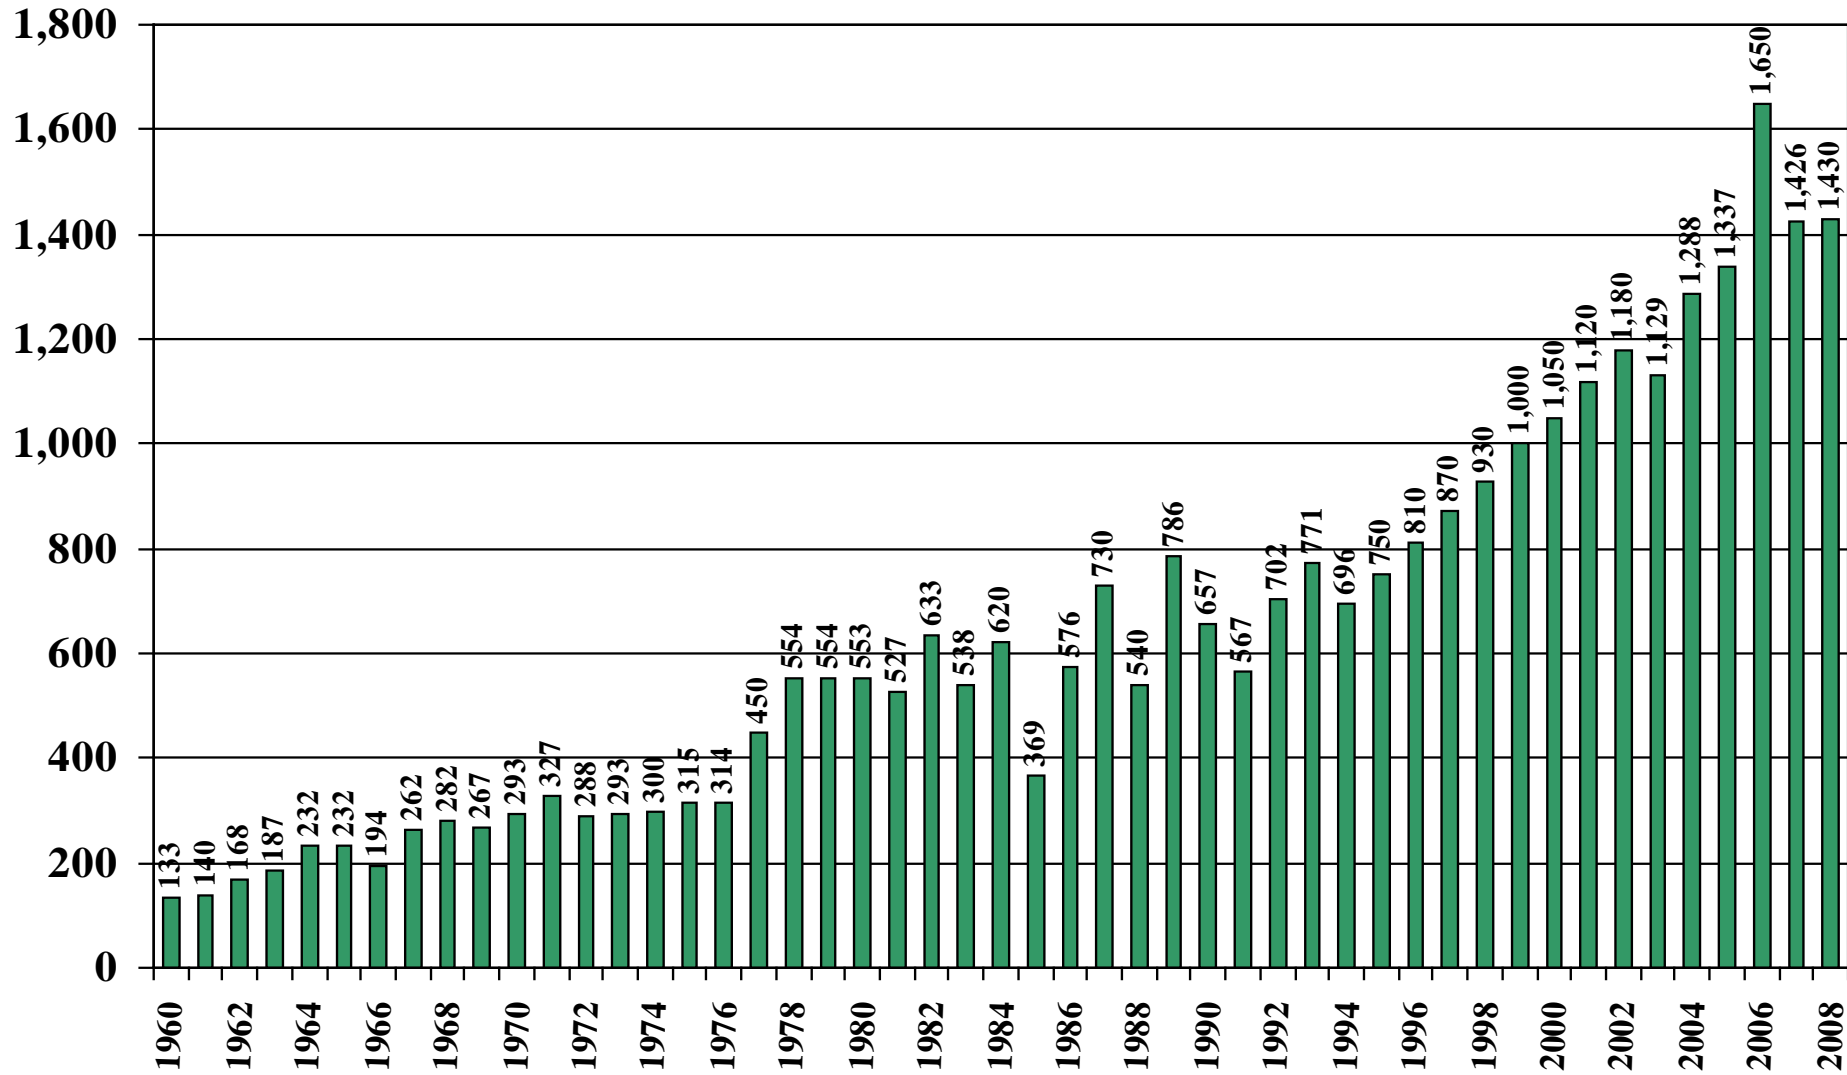

## Cote d'Ivoire Rice Jan-Dec Exports (1,000 Metric Tons) 1960/61 – 2008/09

Source: [USDA Foreign Agricultural Service](#)

September 2, 2008

# Cote d'Ivoire Rice Total Domestic Consumption (1,000 Metric Tons)

1960/61 – 2008/09

Source: [USDA Foreign Agricultural Service](#)

September 2, 2008