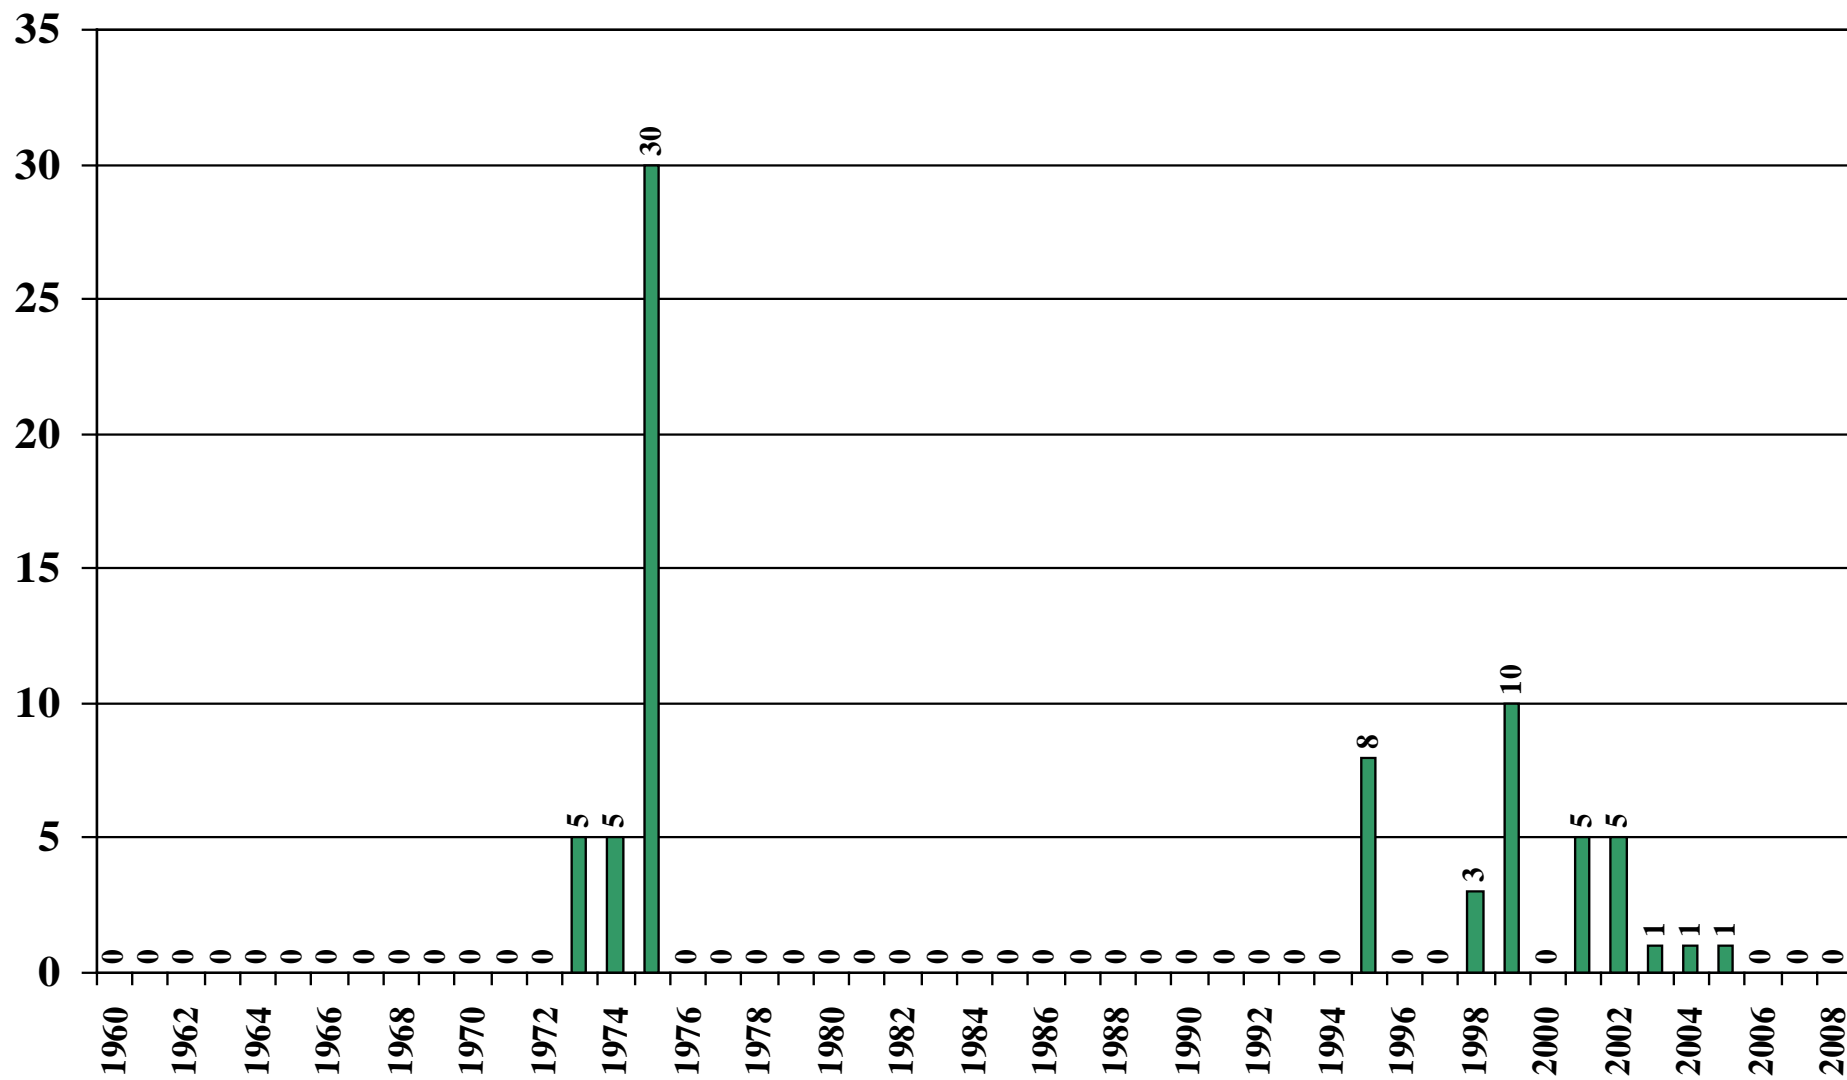

Cote d'Ivoire Rice Jan-Dec Exports (1,000 Metric Tons) 1960/61 – 2008/09

Source: [USDA Foreign Agricultural Service](#)

September 2, 2008