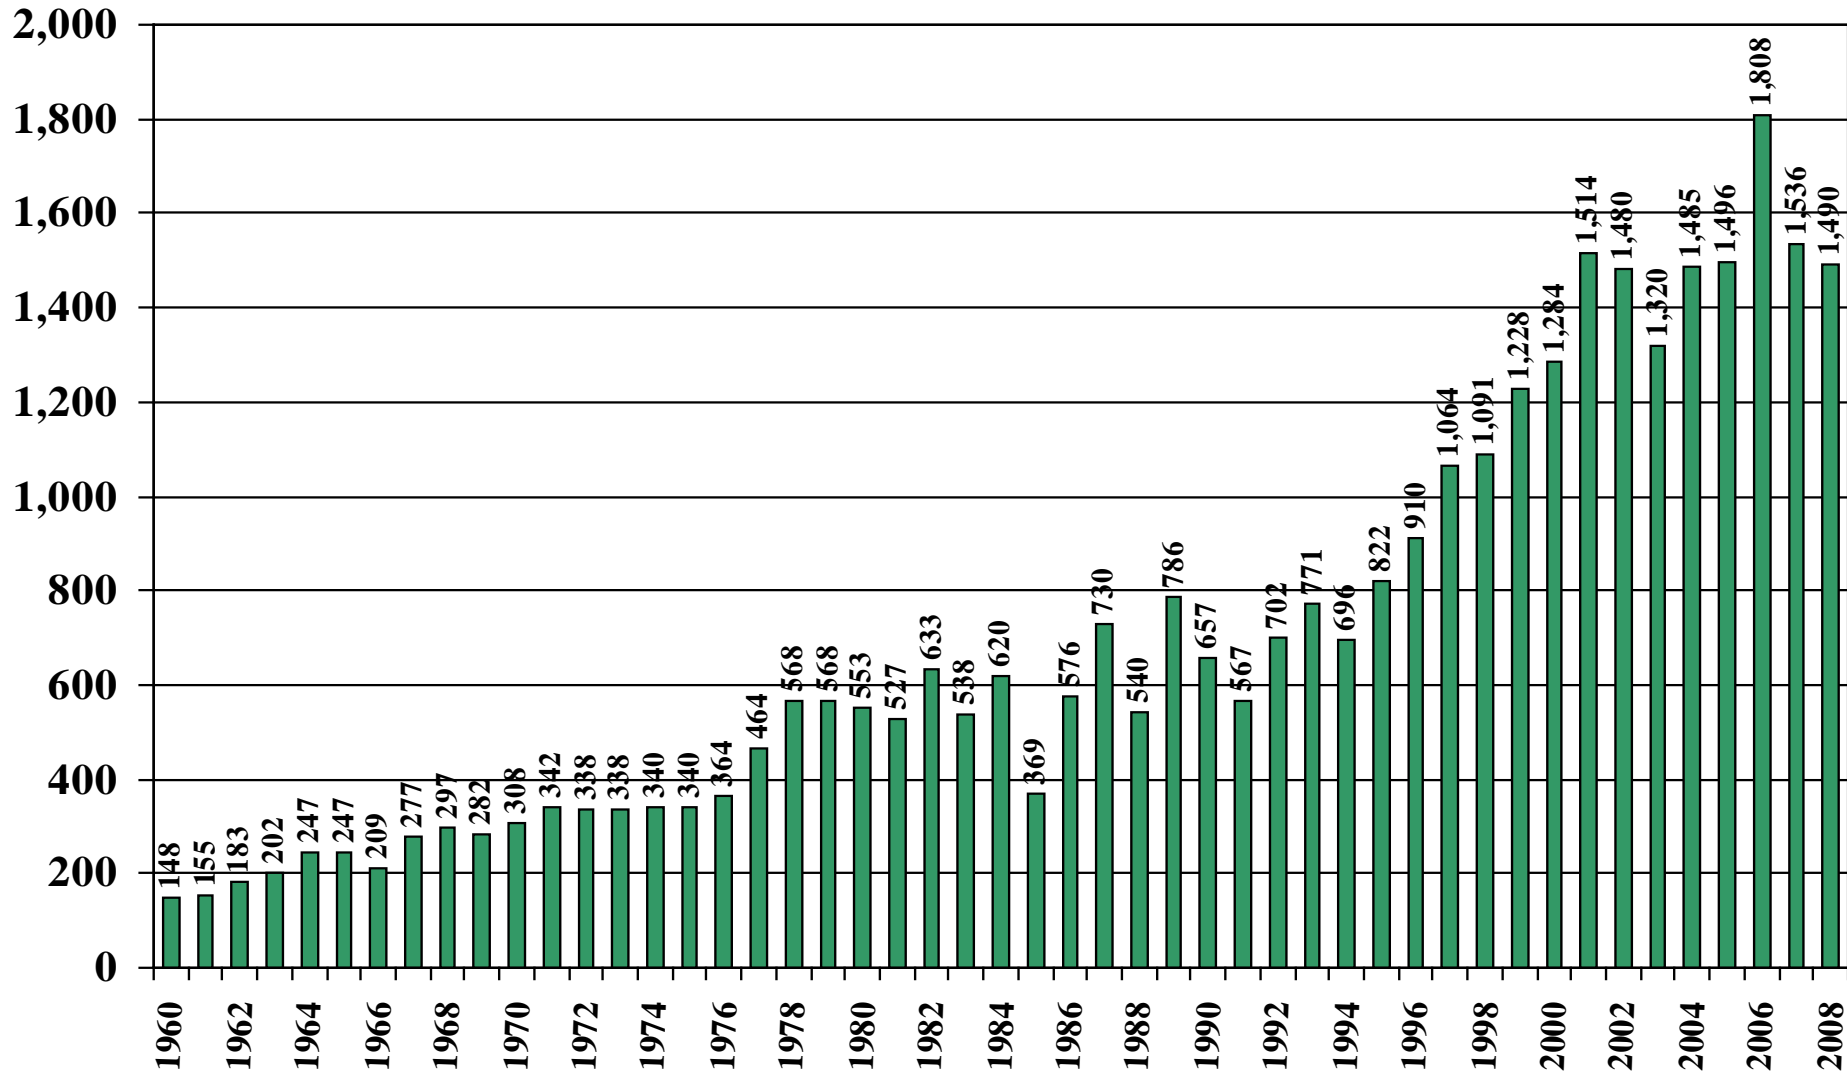

Cote d'Ivoire Rice Total Distribution (1,000 Metric Tons) 1960/61 – 2008/09

Source: [USDA Foreign Agricultural Service](#)