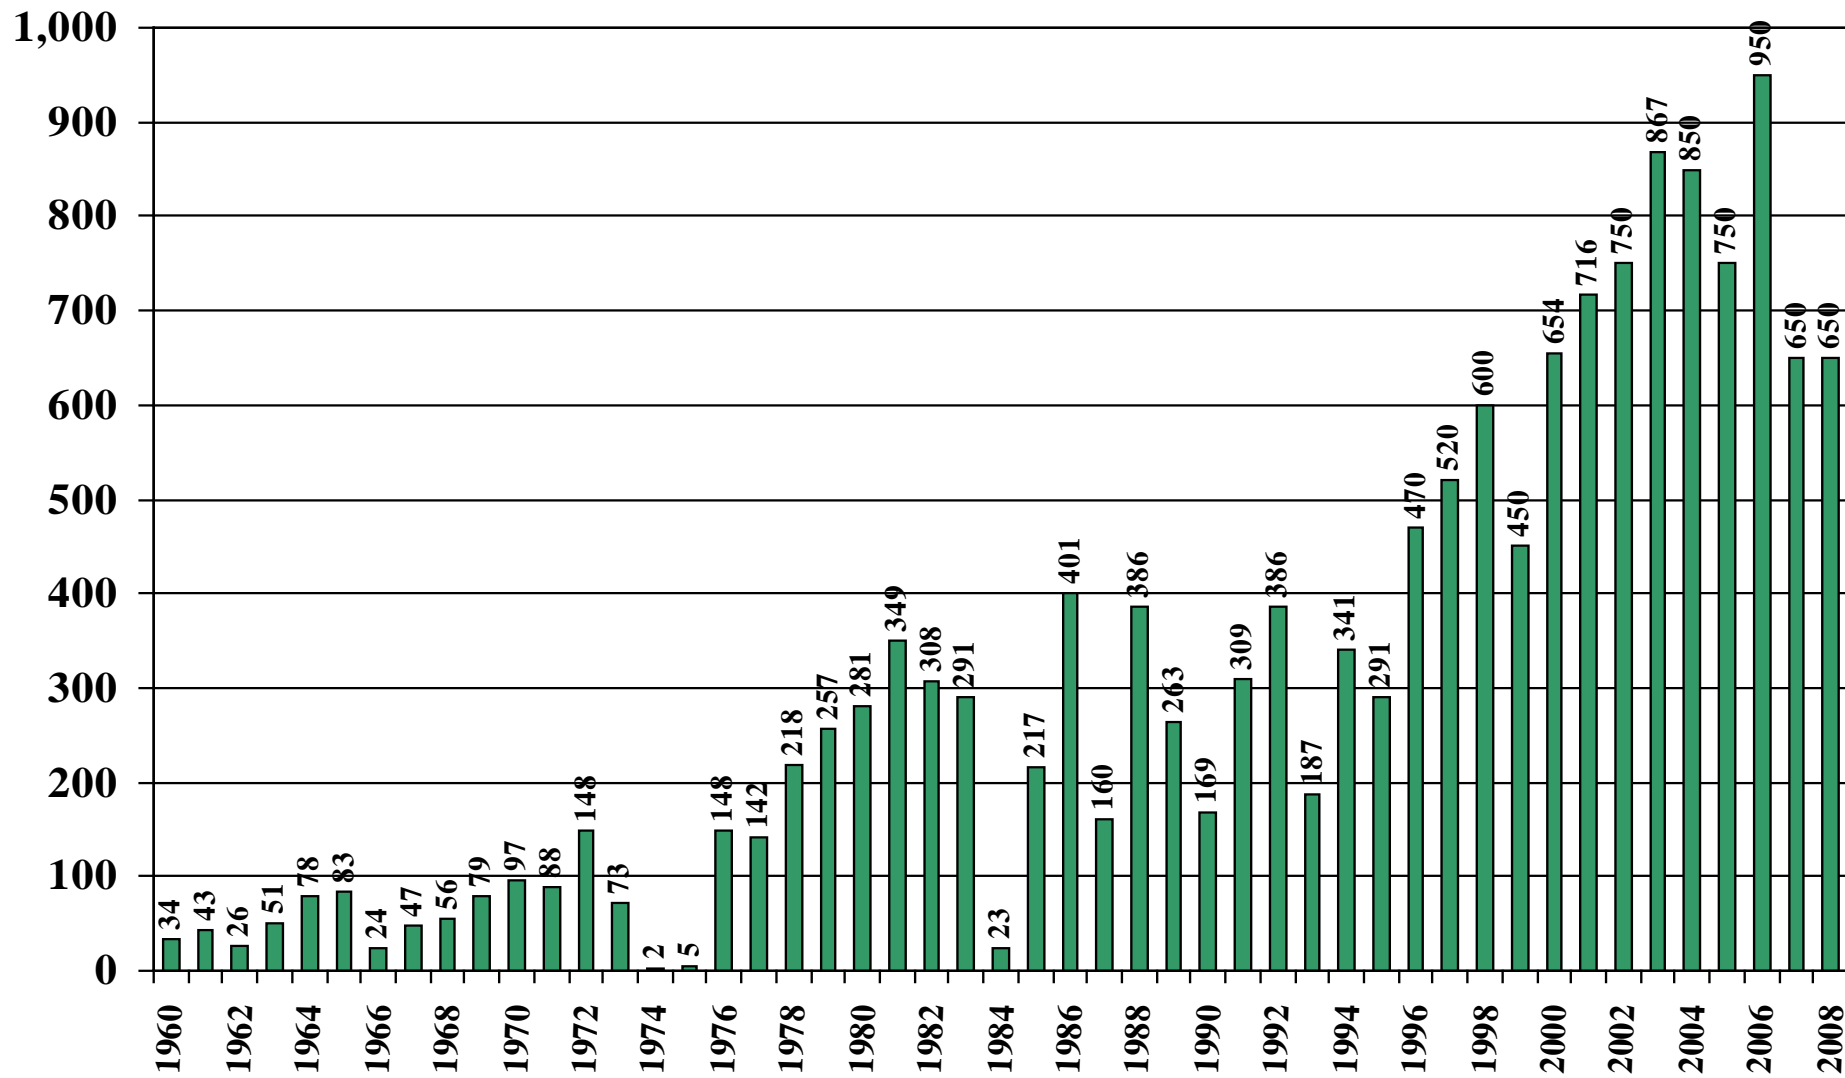

Cote d'Ivoire Rice Jan-Dec Imports (1,000 Metric Tons) 1960/61 – 2008/09

Source: [USDA Foreign Agricultural Service](#)