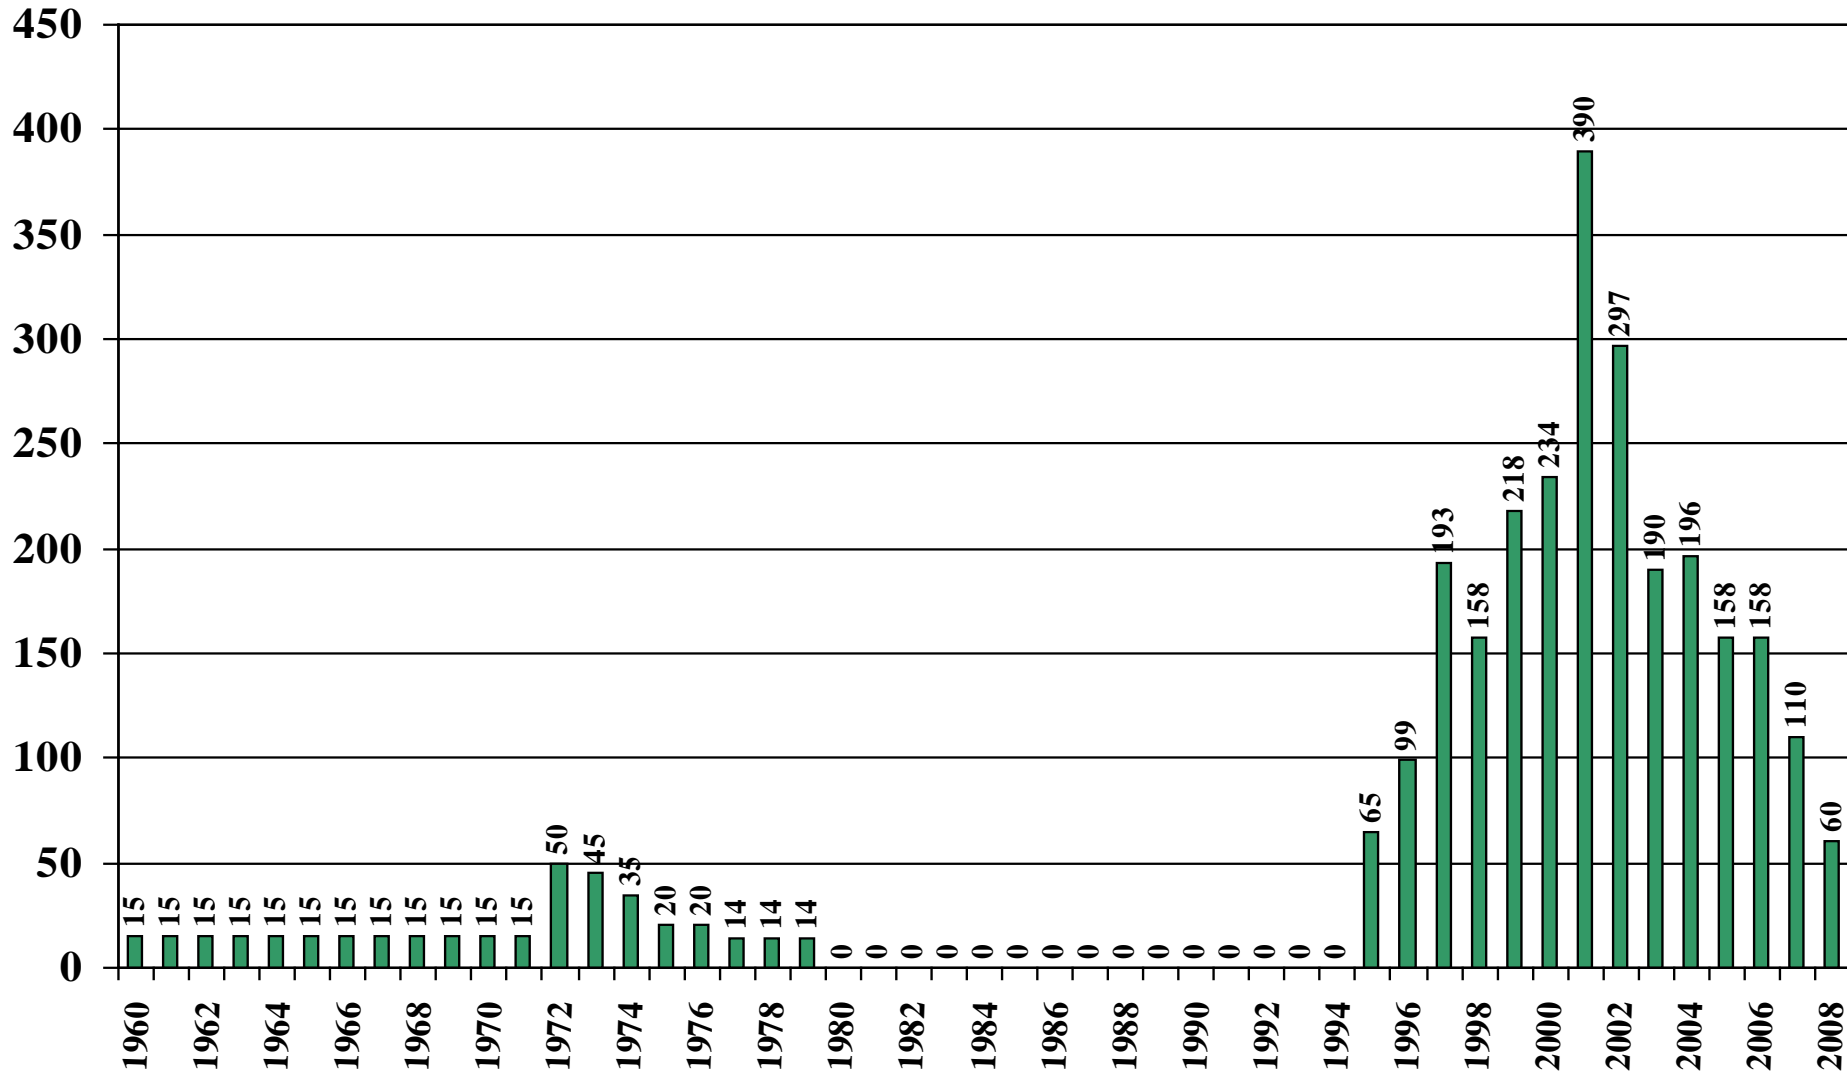

Cote d'Ivoire Rice Ending Stocks (1,000 Metric Tons) 1960/61 – 2008/09

Source: [USDA Foreign Agricultural Service](#)

September 2, 2008