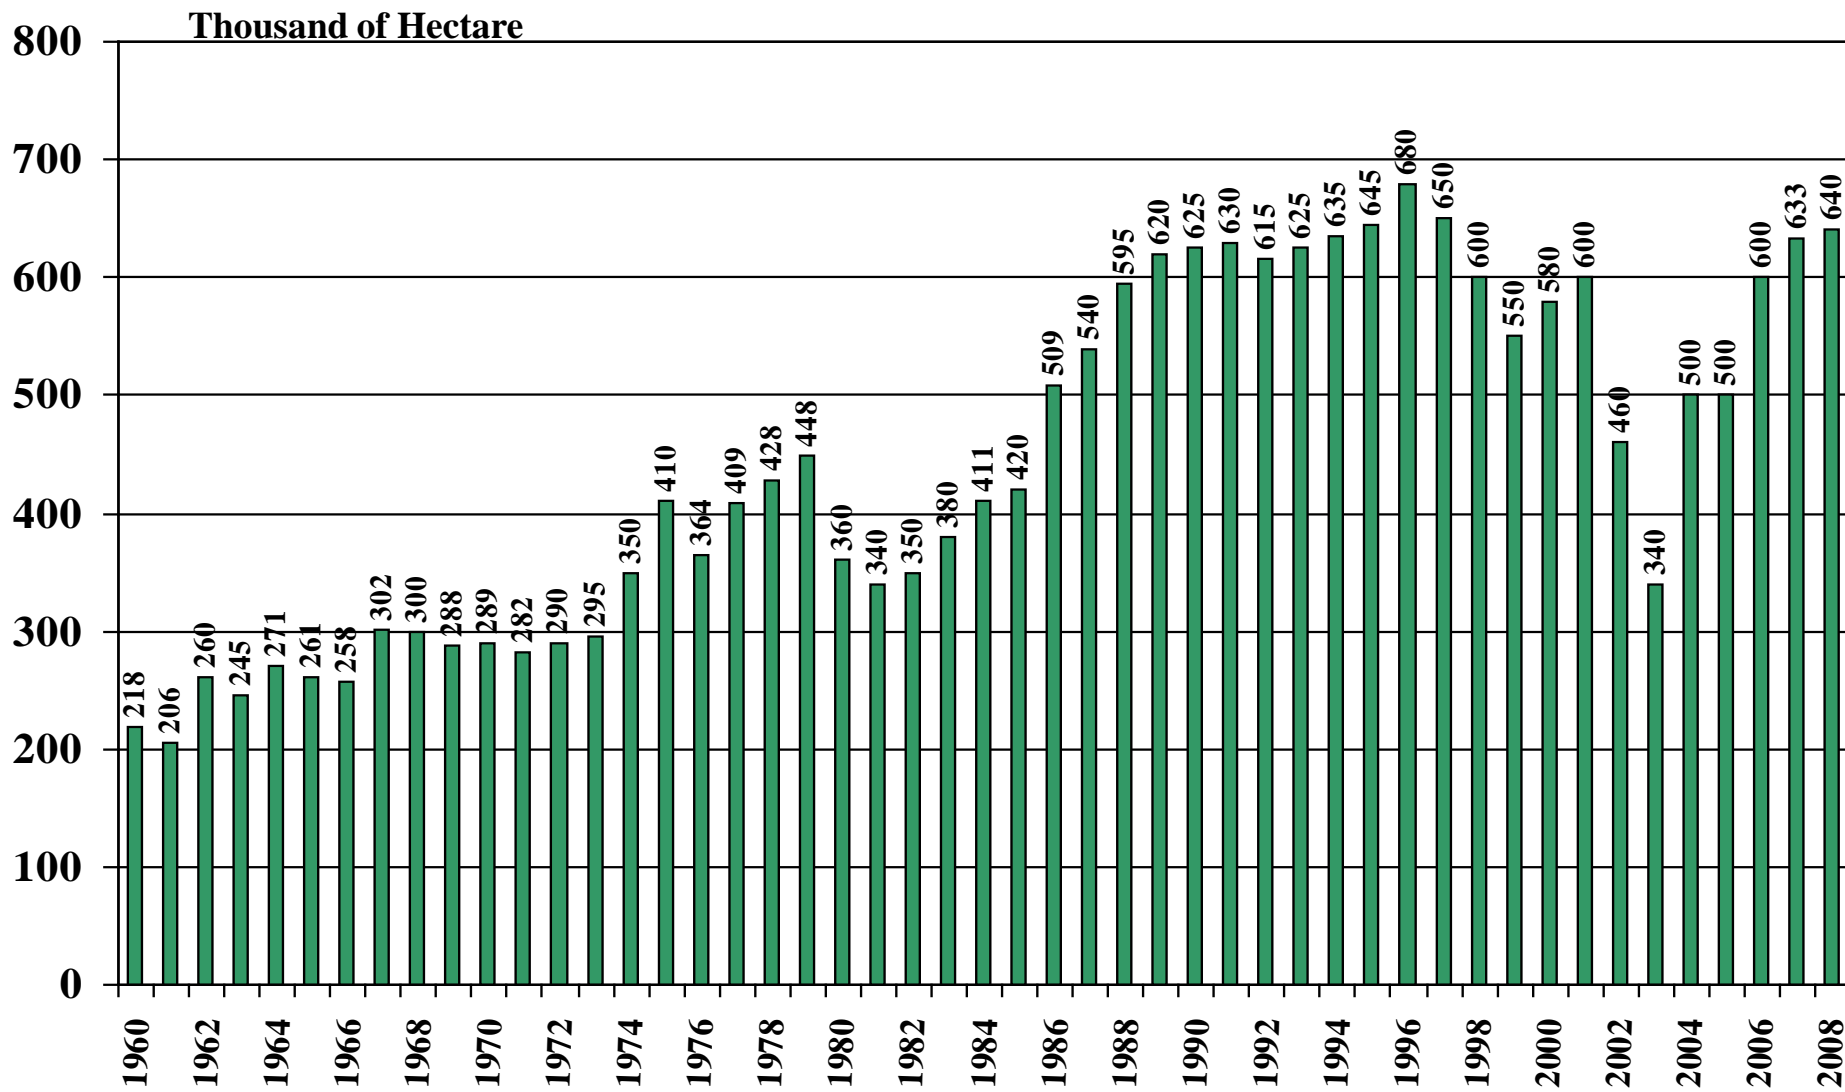

**Cote d'Ivoire**

**USDA Supply and Demand Estimates**

**September 2, 2008**

# Cote d'Ivoire Rice Acreage Harvested 1960/61 – 2008/09

Source: [USDA Foreign Agricultural Service](#)

September 2, 2008

# Cote d'Ivoire Rice Milled Production (1,000 Metric Tons) 1960/61 – 2008/09

Source: [USDA Foreign Agricultural Service](#)

# Cote d'Ivoire Rice Total Distribution (1,000 Metric Tons) 1960/61 – 2008/09

Source: [USDA Foreign Agricultural Service](#)