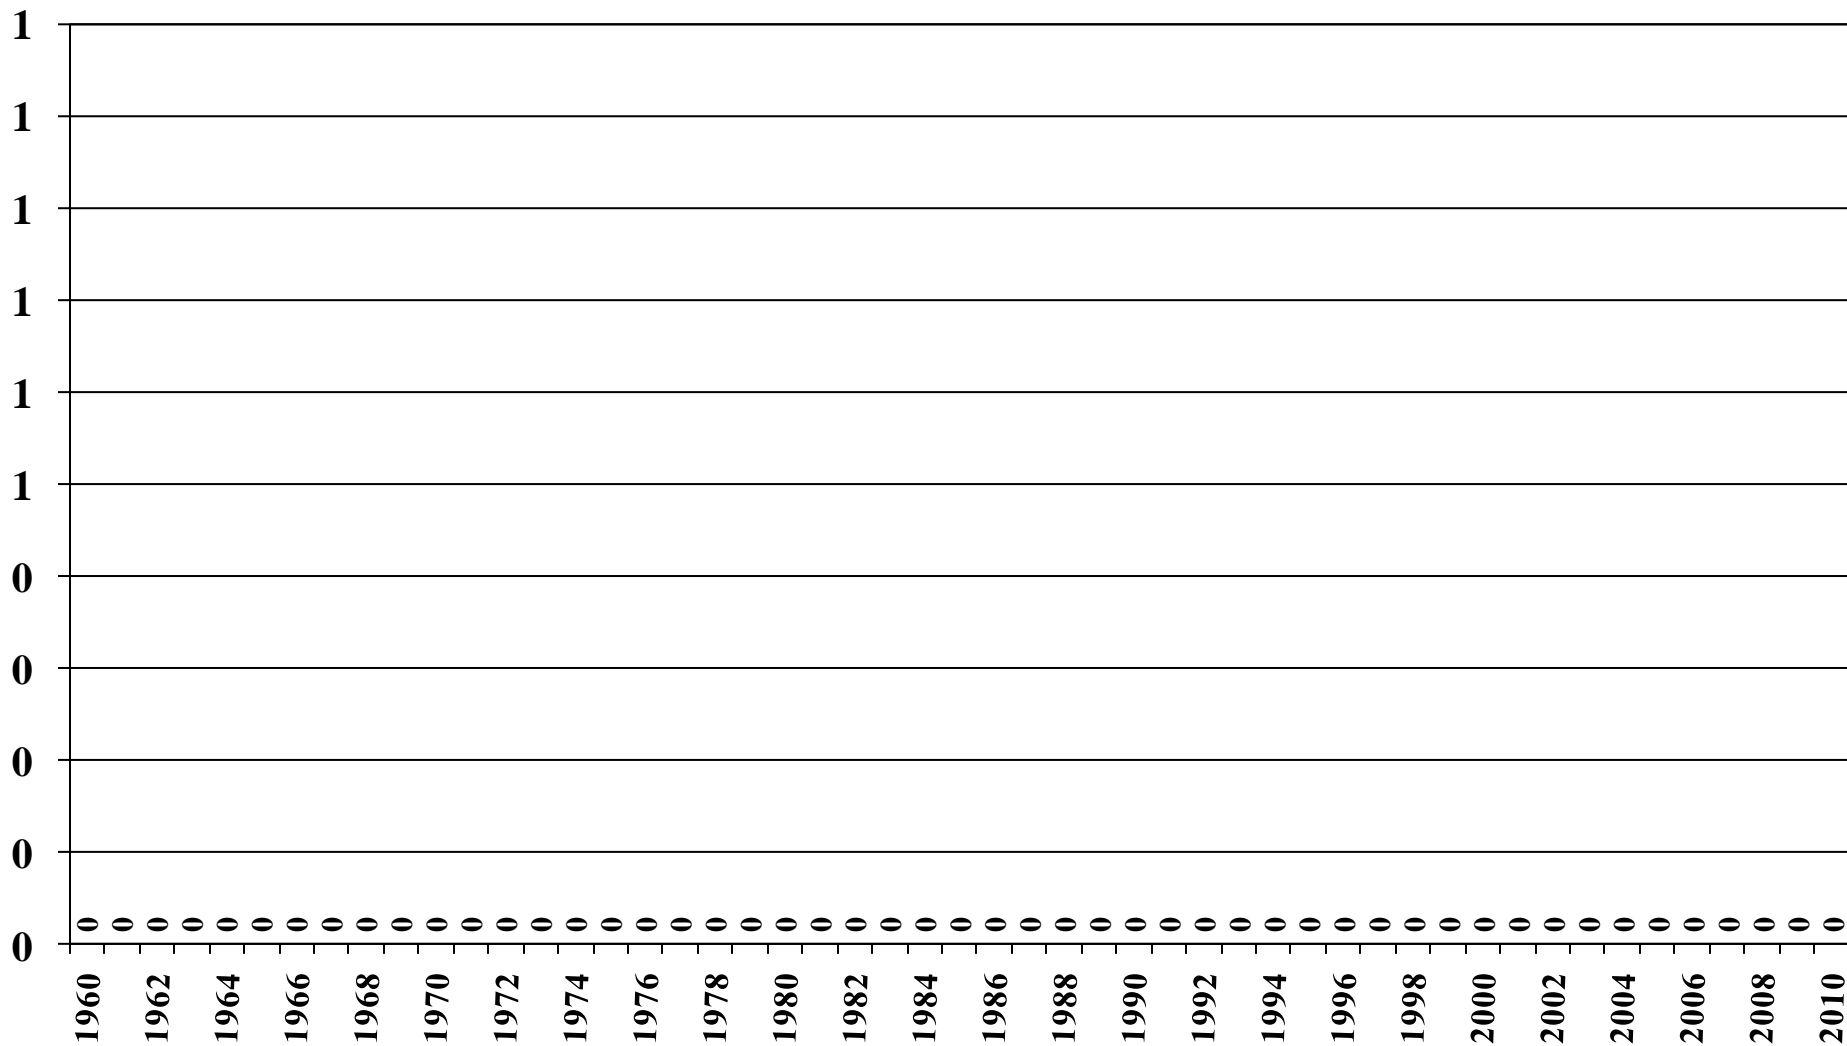

Cambodia Rice Ending Stocks (1,000 Metric Tons) 1960/61 – 2010/11

Source: [USDA Foreign Agricultural Service](#)

October 15, 2010