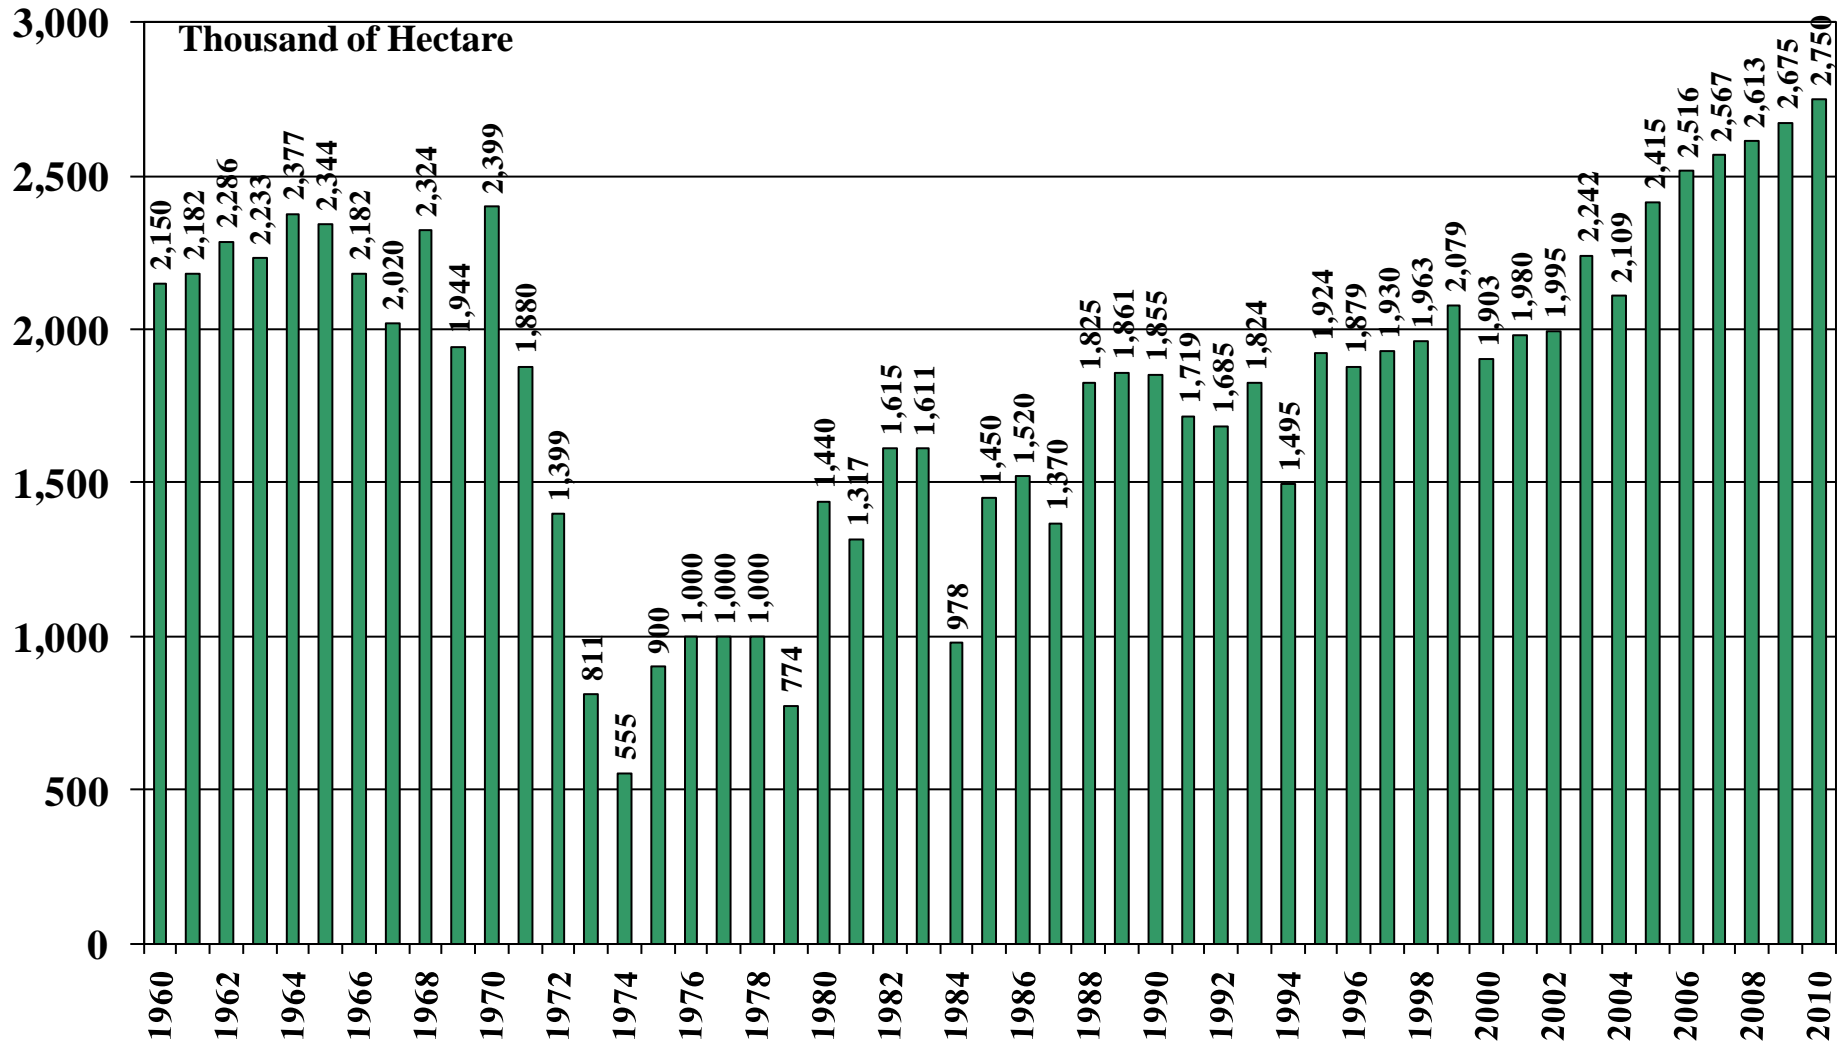

Cambodia

USDA Supply and Demand Estimates

October 15, 2010

Cambodia Rice Acreage Harvested 1960/61 – 2010/11

Source: [USDA Foreign Agricultural Service](#)

October 15, 2010

Cambodia Rice Milled Production (1,000 Metric Tons) 1960/61 – 2010/11

Source: [USDA Foreign Agricultural Service](#)

Cambodia Rice Jan-Dec Imports (1,000 Metric Tons) 1960/61 – 2010/11

Source: [USDA Foreign Agricultural Service](#)

October 15, 2010

Cambodia Rice Jan-Dec Exports (1,000 Metric Tons) 1960/61 – 2010/11

Source: [USDA Foreign Agricultural Service](#)

October 15, 2010

Cambodia Rice Total Domestic Consumption (1,000 Metric Tons)

1960/61 – 2010/11

Source: [USDA Foreign Agricultural Service](#)

October 15, 2010

Cambodia Rice Total Distribution (1,000 Metric Tons) 1960/61 – 2010/11

Source: [USDA Foreign Agricultural Service](#)

Cambodia Rice Ending Stocks (1,000 Metric Tons) 1960/61 – 2010/11

Source: [USDA Foreign Agricultural Service](#)