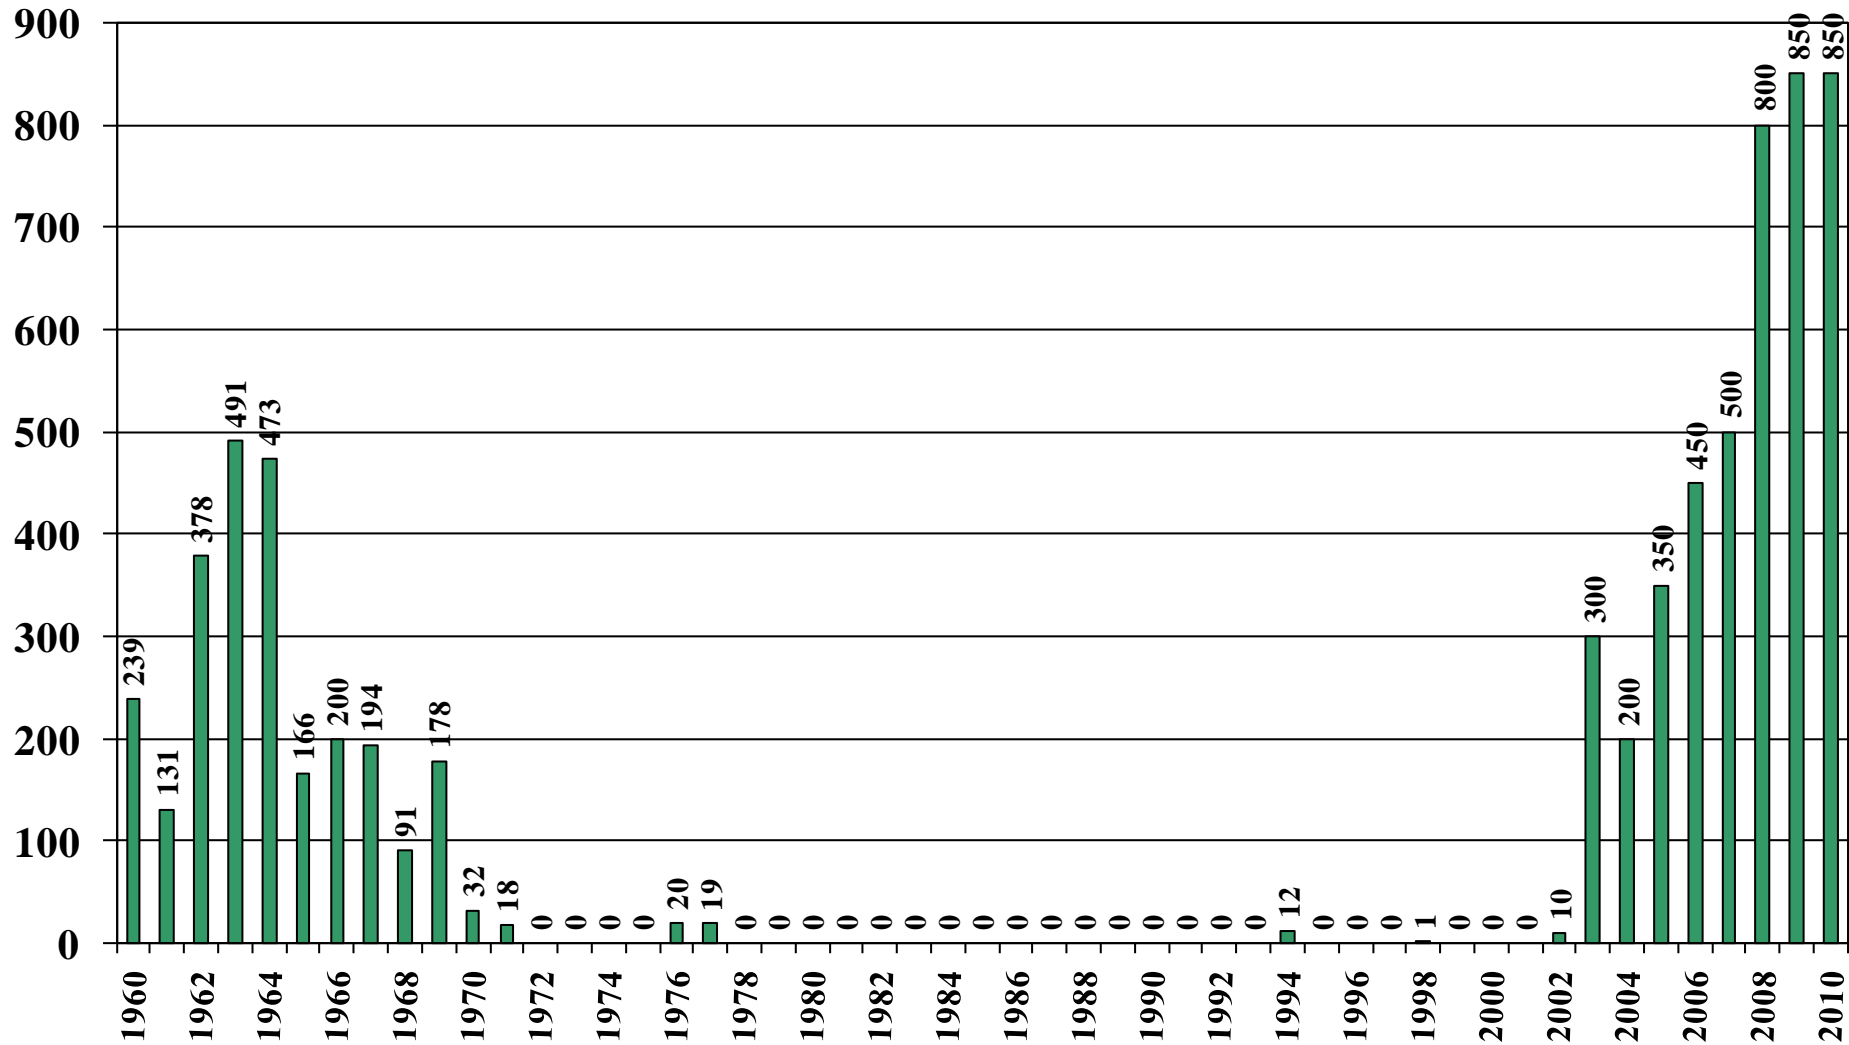

Cambodia

USDA Supply and Demand Estimates

October 15, 2010

Cambodia Rice Acreage Harvested 1960/61 – 2010/11

Source: [USDA Foreign Agricultural Service](#)

October 15, 2010

Cambodia Rice Milled Production (1,000 Metric Tons) 1960/61 – 2010/11

Source: [USDA Foreign Agricultural Service](#)

Cambodia Rice Jan-Dec Imports (1,000 Metric Tons) 1960/61 – 2010/11

Source: [USDA Foreign Agricultural Service](#)

October 15, 2010

Cambodia Rice Jan-Dec Exports (1,000 Metric Tons) 1960/61 – 2010/11

Source: [USDA Foreign Agricultural Service](#)

October 15, 2010

Cambodia Rice Total Domestic Consumption (1,000 Metric Tons)

1960/61 – 2010/11

Source: [USDA Foreign Agricultural Service](#)

October 15, 2010