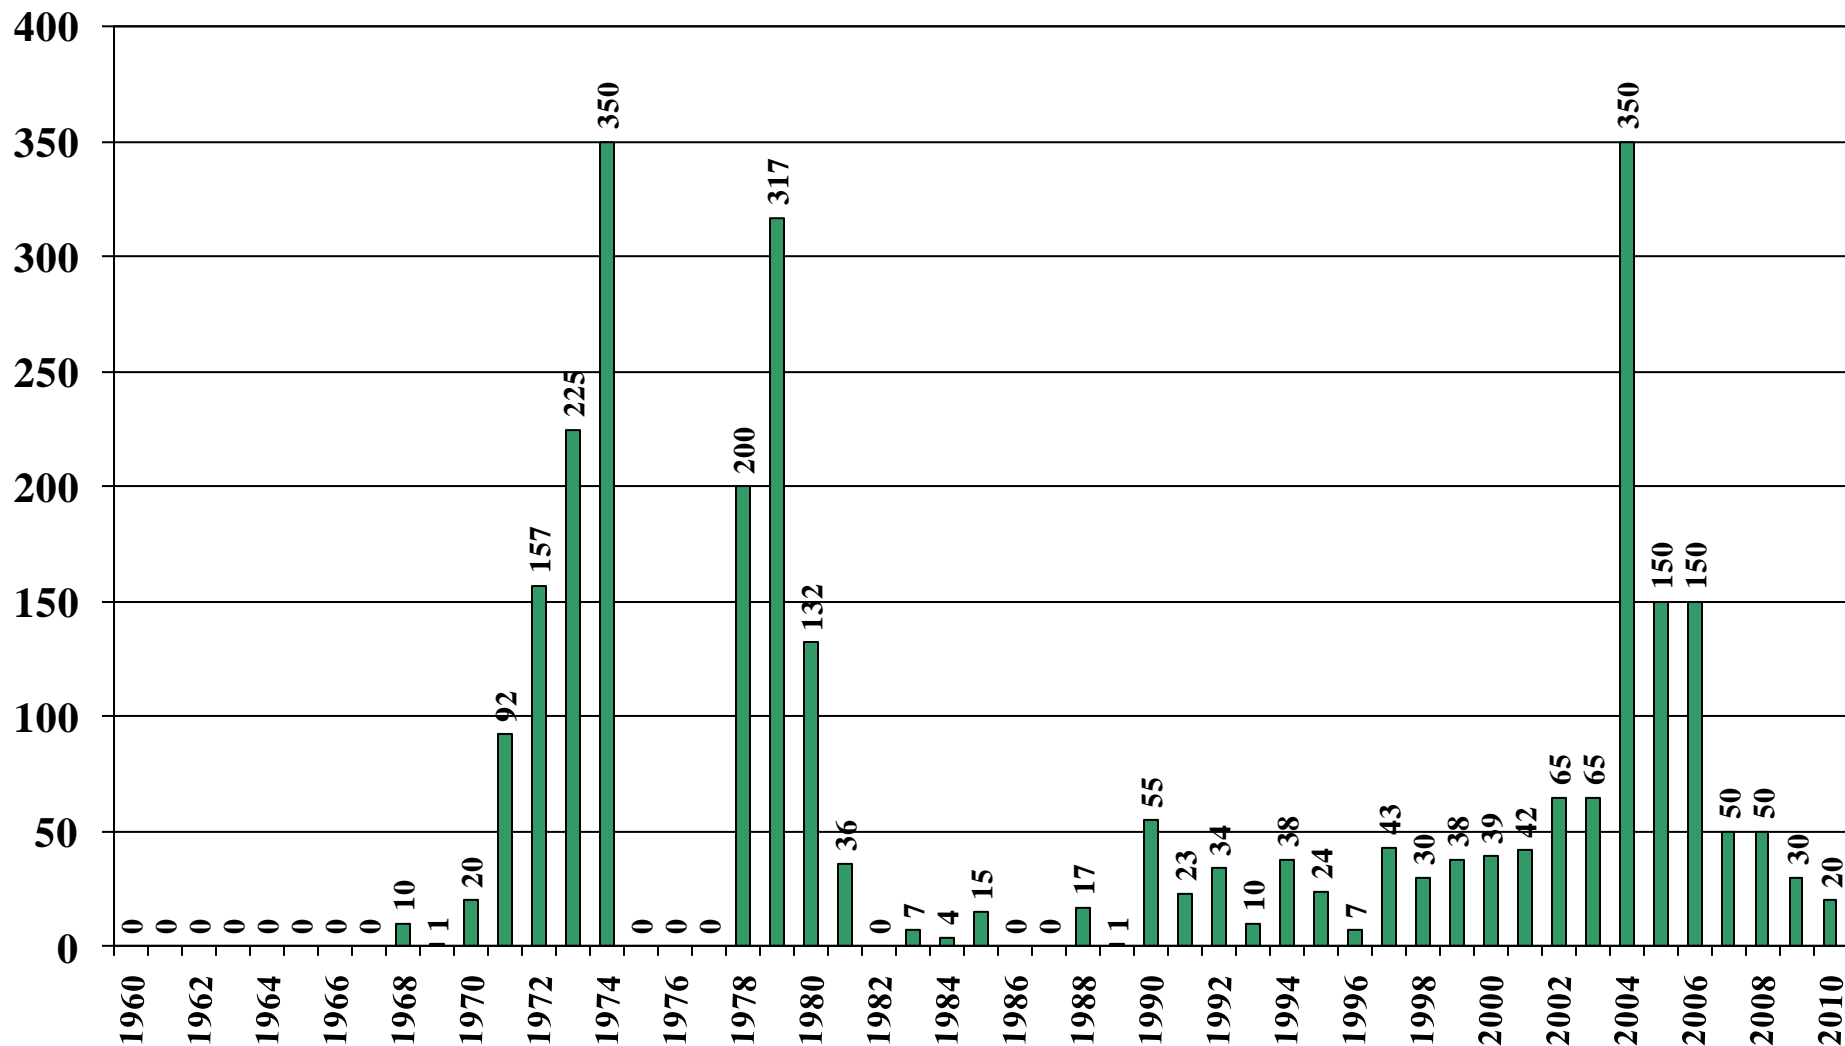

Cambodia

USDA Supply and Demand Estimates

October 15, 2010

Cambodia Rice Acreage Harvested 1960/61 – 2010/11

Source: [USDA Foreign Agricultural Service](#)

October 15, 2010

Cambodia Rice Milled Production (1,000 Metric Tons) 1960/61 – 2010/11

Source: [USDA Foreign Agricultural Service](#)

Cambodia Rice Jan-Dec Imports (1,000 Metric Tons) 1960/61 – 2010/11

Source: [USDA Foreign Agricultural Service](#)

October 15, 2010

Cambodia Rice Jan-Dec Exports (1,000 Metric Tons) 1960/61 – 2010/11

Source: [USDA Foreign Agricultural Service](#)

October 15, 2010

Cambodia Rice Total Domestic Consumption (1,000 Metric Tons)

1960/61 – 2010/11

Source: [USDA Foreign Agricultural Service](#)

October 15, 2010

Cambodia Rice Total Distribution (1,000 Metric Tons) 1960/61 – 2010/11

Source: [USDA Foreign Agricultural Service](#)

Cambodia Rice Ending Stocks (1,000 Metric Tons) 1960/61 – 2010/11

Source: [USDA Foreign Agricultural Service](#)