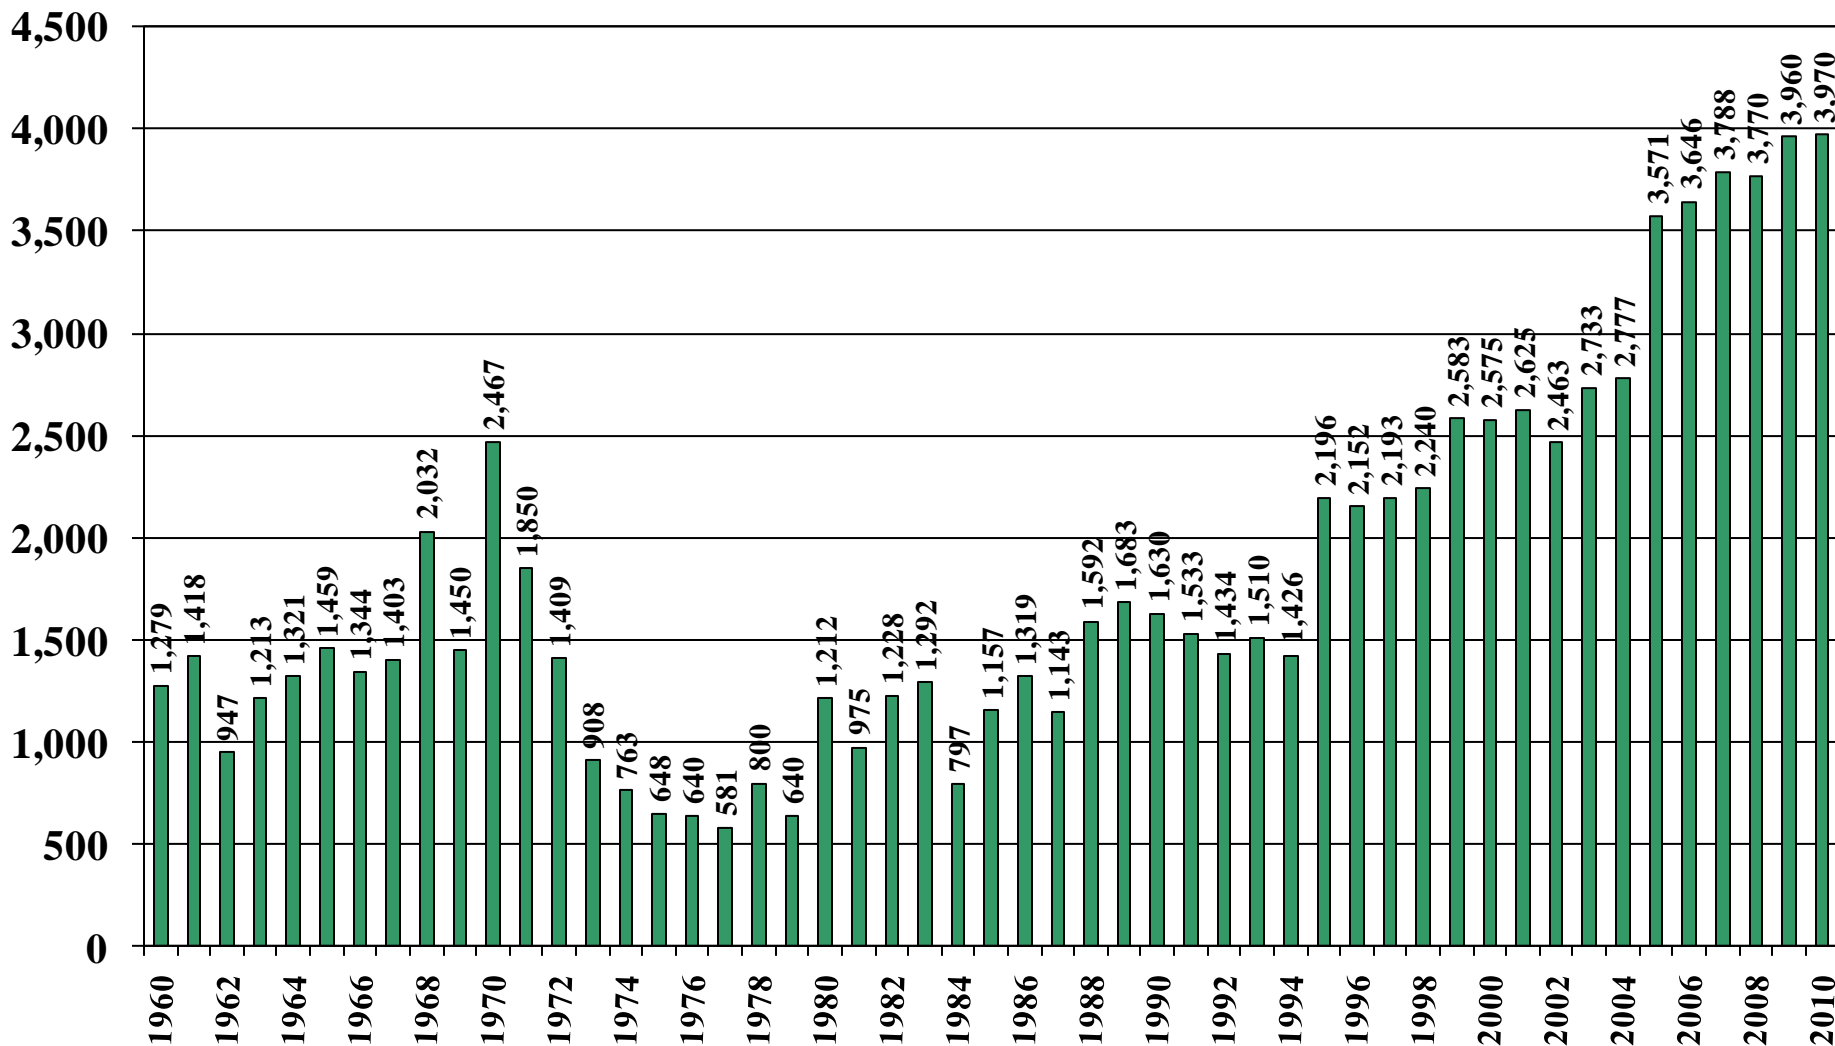

Cambodia

USDA Supply and Demand Estimates

October 15, 2010

Cambodia Rice Acreage Harvested 1960/61 – 2010/11

Source: [USDA Foreign Agricultural Service](#)

October 15, 2010

Cambodia Rice Milled Production (1,000 Metric Tons) 1960/61 – 2010/11

Source: [USDA Foreign Agricultural Service](#)

Cambodia Rice Jan-Dec Imports (1,000 Metric Tons) 1960/61 – 2010/11

Source: [USDA Foreign Agricultural Service](#)

October 15, 2010

Cambodia Rice Jan-Dec Exports (1,000 Metric Tons) 1960/61 – 2010/11

Source: [USDA Foreign Agricultural Service](#)

October 15, 2010

Cambodia Rice Total Domestic Consumption (1,000 Metric Tons)

1960/61 – 2010/11

Source: [USDA Foreign Agricultural Service](#)

October 15, 2010