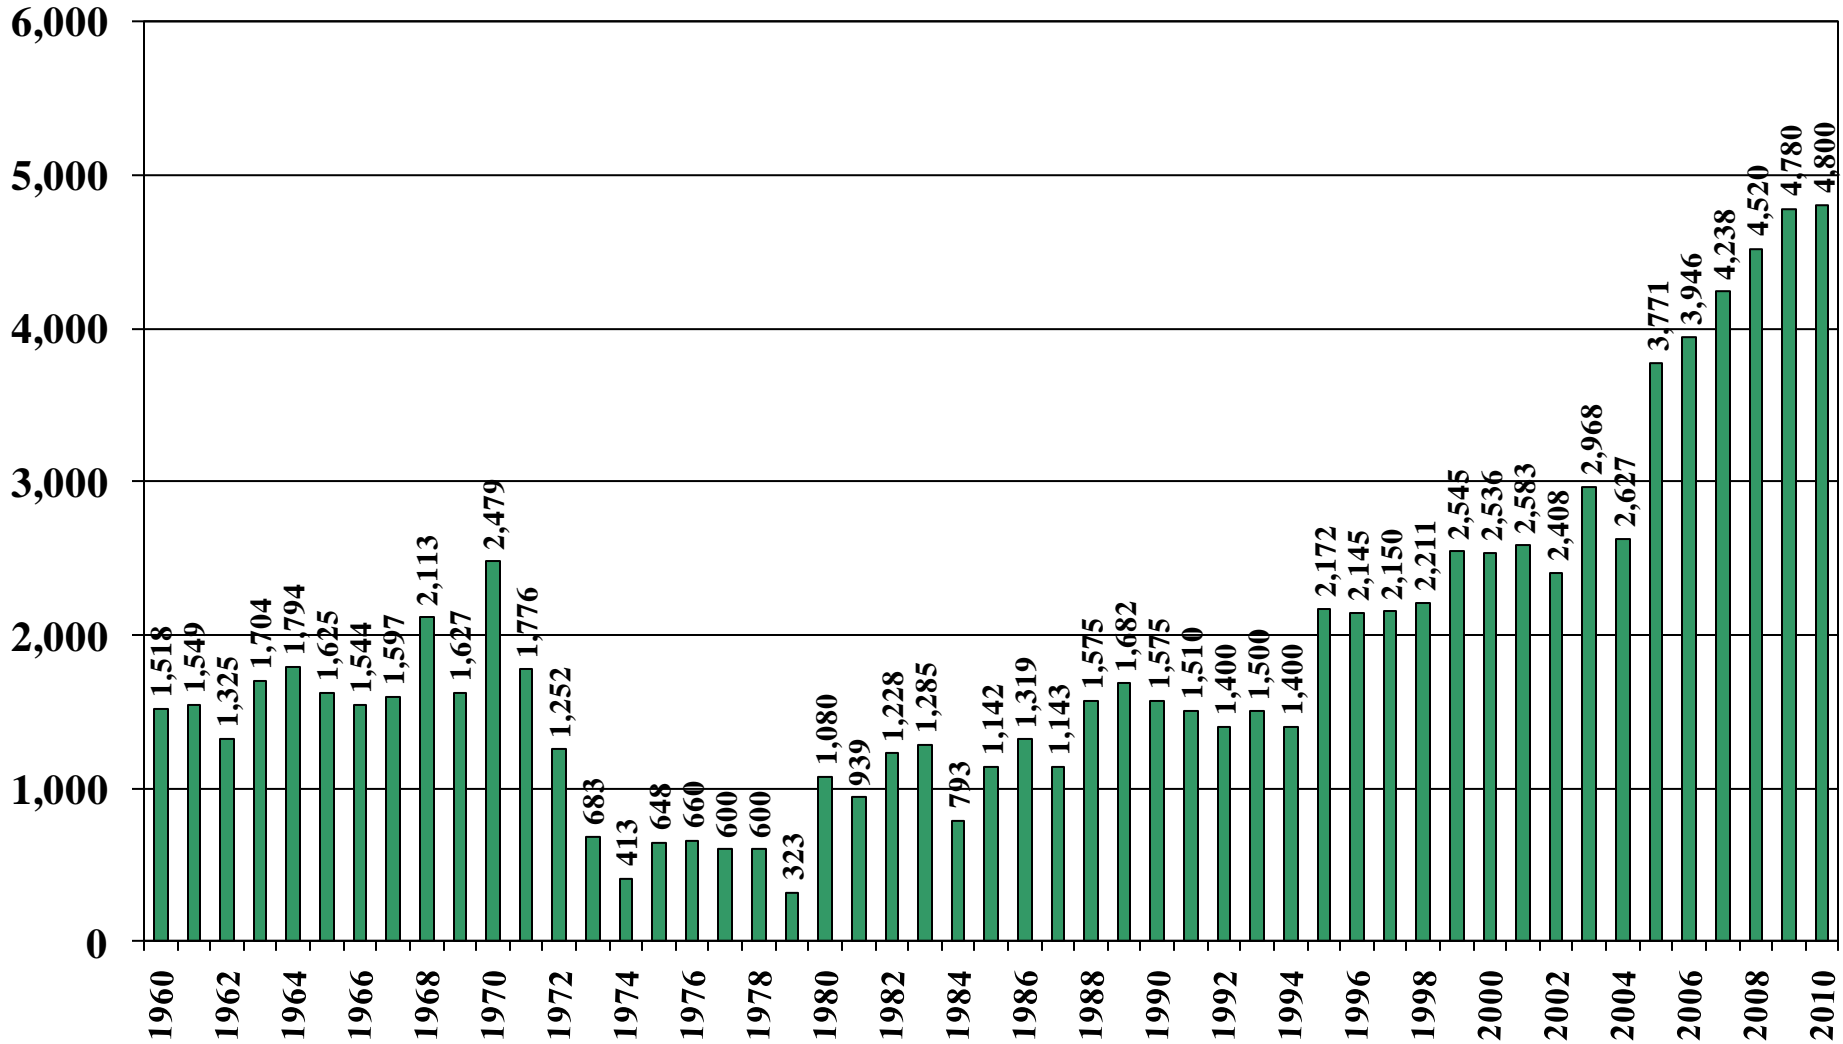

Cambodia

USDA Supply and Demand Estimates

October 15, 2010

Cambodia Rice Acreage Harvested 1960/61 – 2010/11

Source: [USDA Foreign Agricultural Service](#)

October 15, 2010

Cambodia Rice Milled Production (1,000 Metric Tons) 1960/61 – 2010/11

Source: [USDA Foreign Agricultural Service](#)

Cambodia Rice Jan-Dec Imports (1,000 Metric Tons) 1960/61 – 2010/11

Source: [USDA Foreign Agricultural Service](#)

October 15, 2010

Cambodia Rice Jan-Dec Exports (1,000 Metric Tons) 1960/61 – 2010/11

Source: [USDA Foreign Agricultural Service](#)

October 15, 2010

Cambodia Rice Total Domestic Consumption (1,000 Metric Tons)

1960/61 – 2010/11

Source: [USDA Foreign Agricultural Service](#)

October 15, 2010