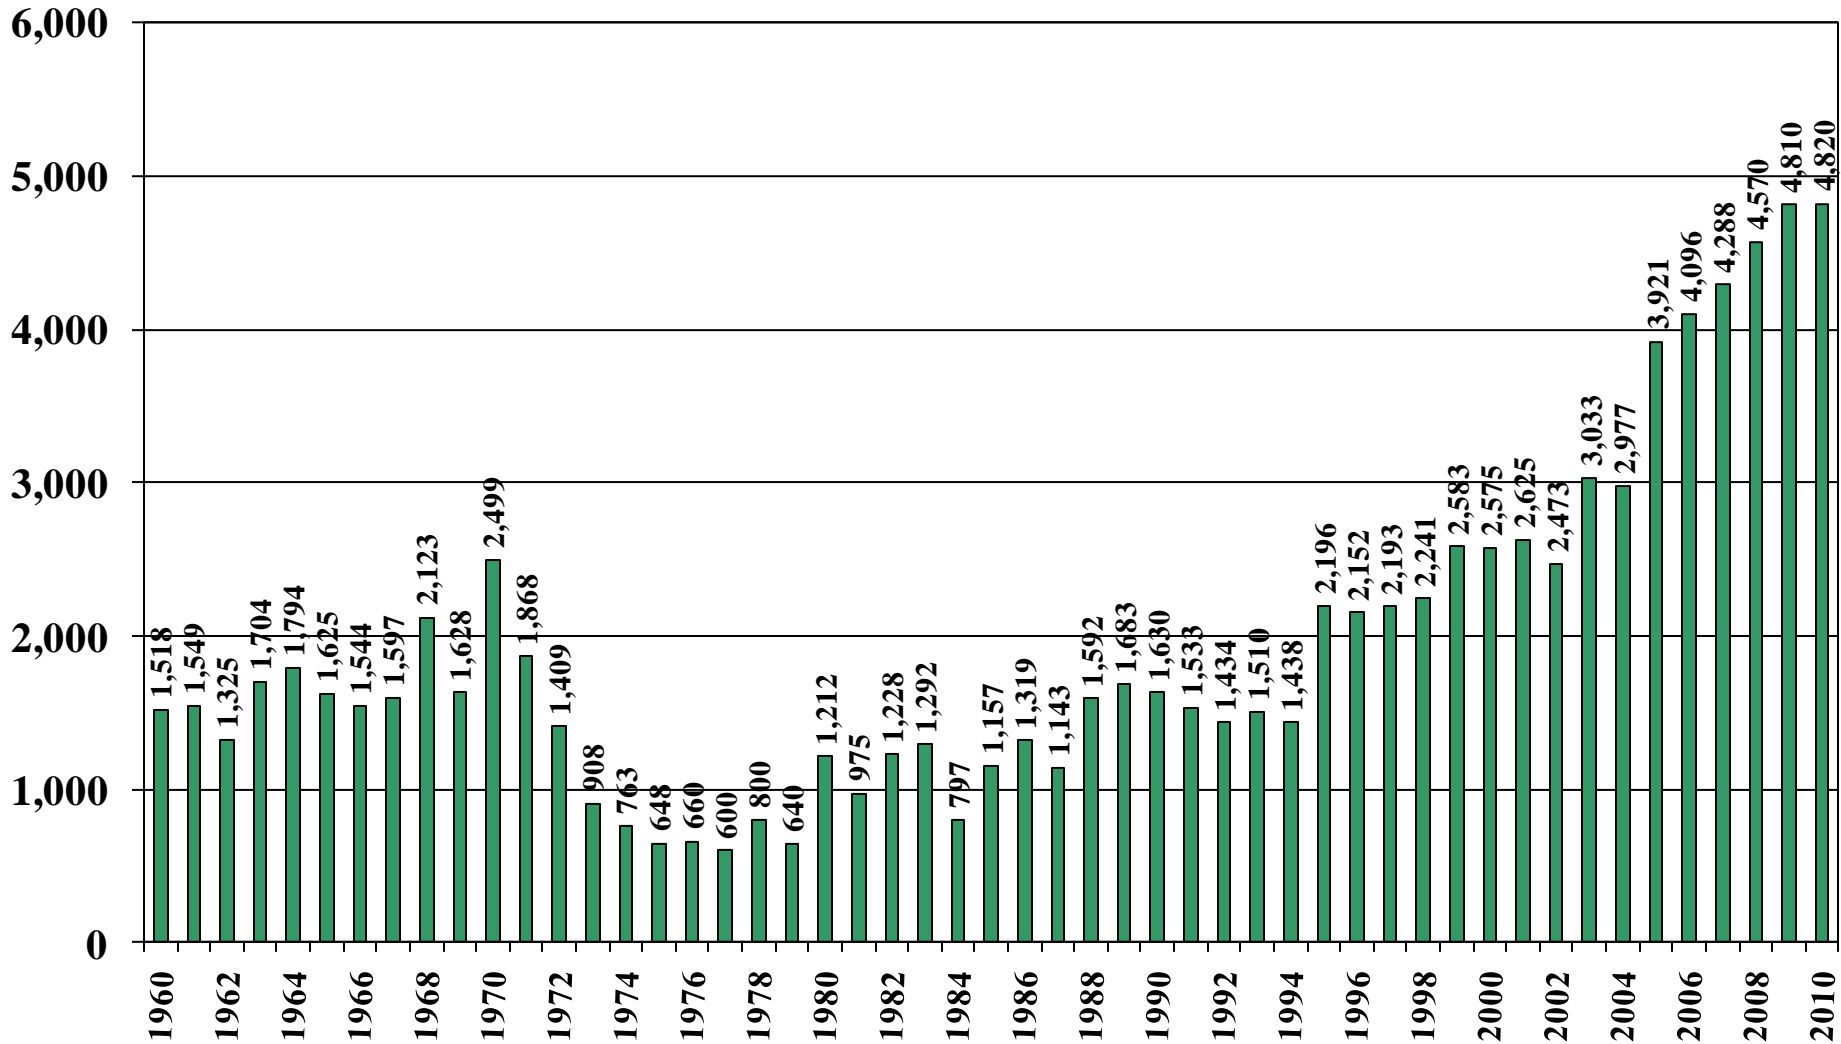

Cambodia

USDA Supply and Demand Estimates

October 15, 2010

Cambodia Rice Acreage Harvested 1960/61 – 2010/11

Source: [USDA Foreign Agricultural Service](#)

October 15, 2010

Cambodia Rice Milled Production (1,000 Metric Tons) 1960/61 – 2010/11

Source: [USDA Foreign Agricultural Service](#)

October 15, 2010

Cambodia Rice Total Domestic Consumption (1,000 Metric Tons)

1960/61 – 2010/11

Source: [USDA Foreign Agricultural Service](#)

October 15, 2010

Cambodia Rice Total Distribution (1,000 Metric Tons) 1960/61 – 2010/11

Source: [USDA Foreign Agricultural Service](#)

Cambodia Rice Ending Stocks (1,000 Metric Tons) 1960/61 – 2010/11

Source: [USDA Foreign Agricultural Service](#)