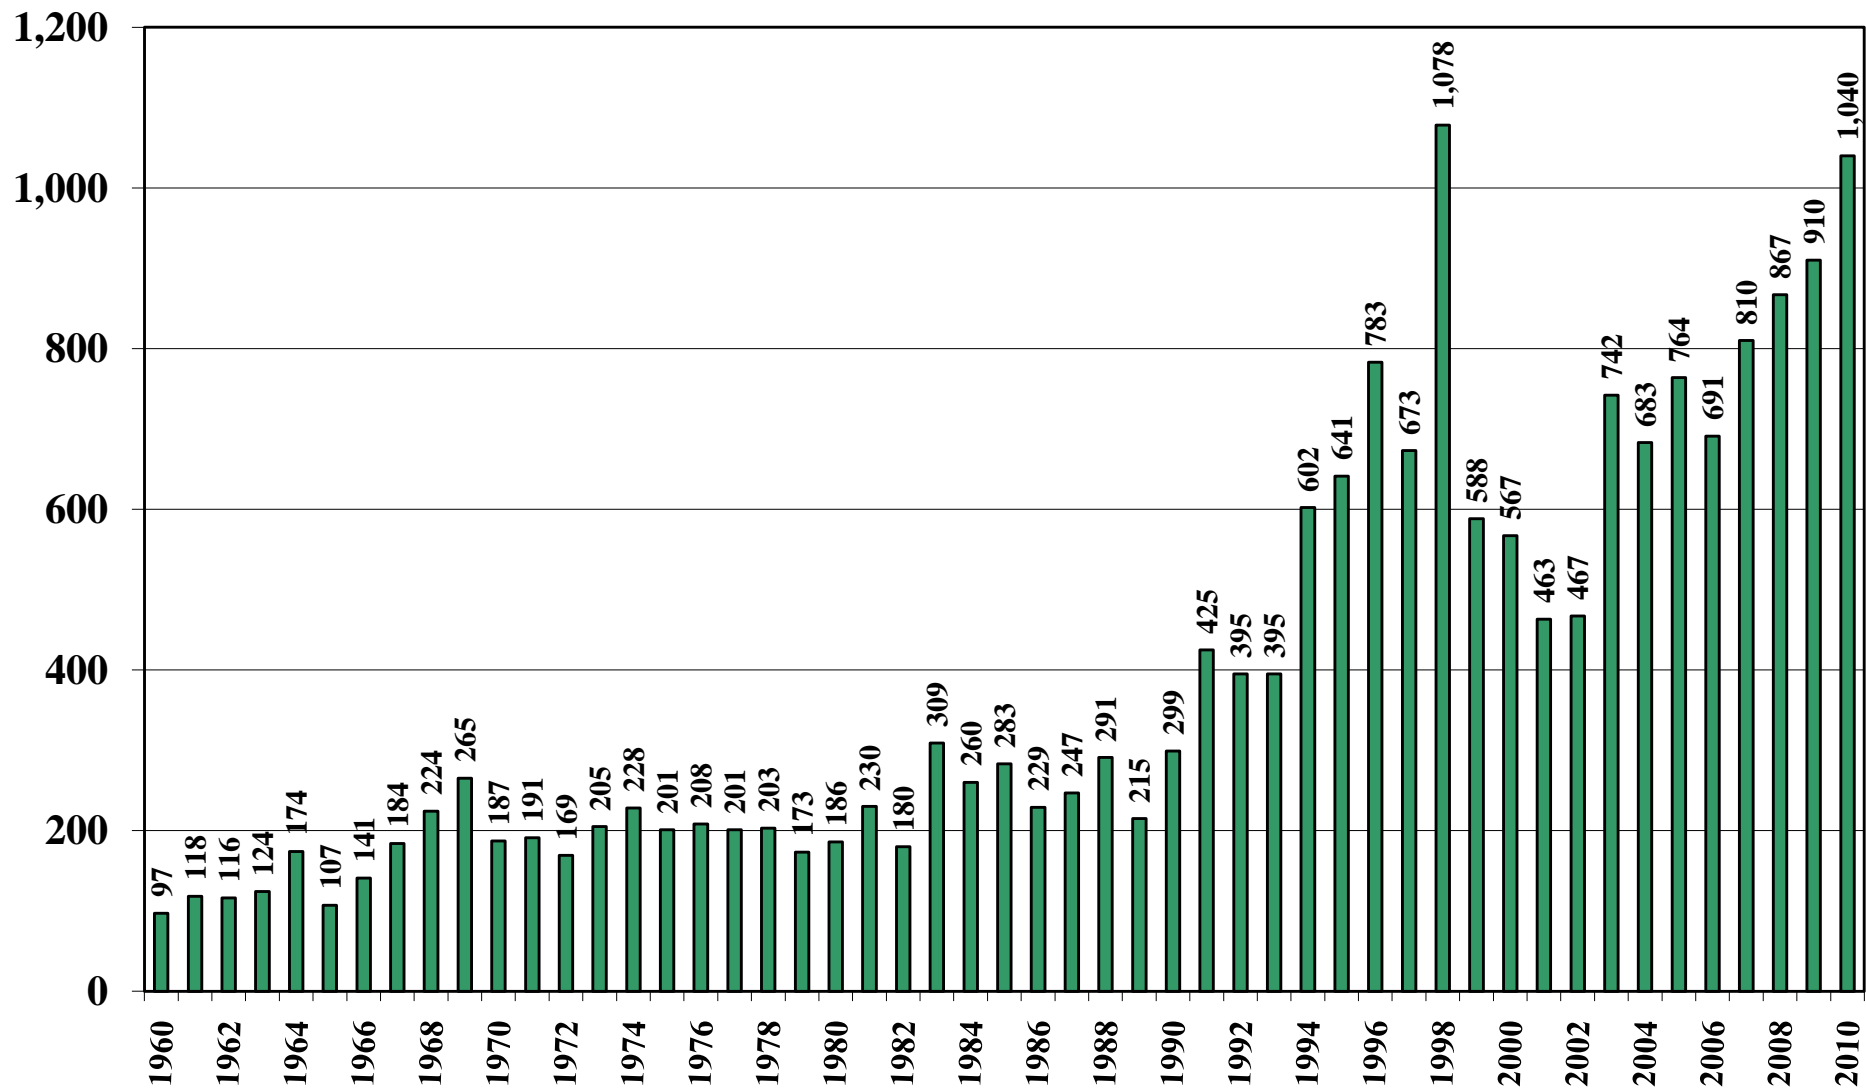

Argentina

USDA Supply and Demand Estimates

October 15, 2010

Argentina Rice Acreage Harvested 1960/61 – 2010/11

Thousand of Hectare

Argentina Milled Production (1,000 Metric Tons) 1960/61 – 2010/11

Argentina Rice Jan-Dec Imports (1,000 Metric Tons) 1960/61 – 2010/11

Argentina Rice Jan-Dec Exports (1,000 Metric Tons) 1960/61 – 2010/11

Argentina Rice Total Domestic Consumption (1,000 Metric Tons)

1960/61 – 2010/11

Argentina Rice Total Distribution (1,000 Metric Tons)

1960/61 – 2010/11

Argentina Rice Ending Stocks (1,000 Metric Tons)

1960/61 – 2010/11