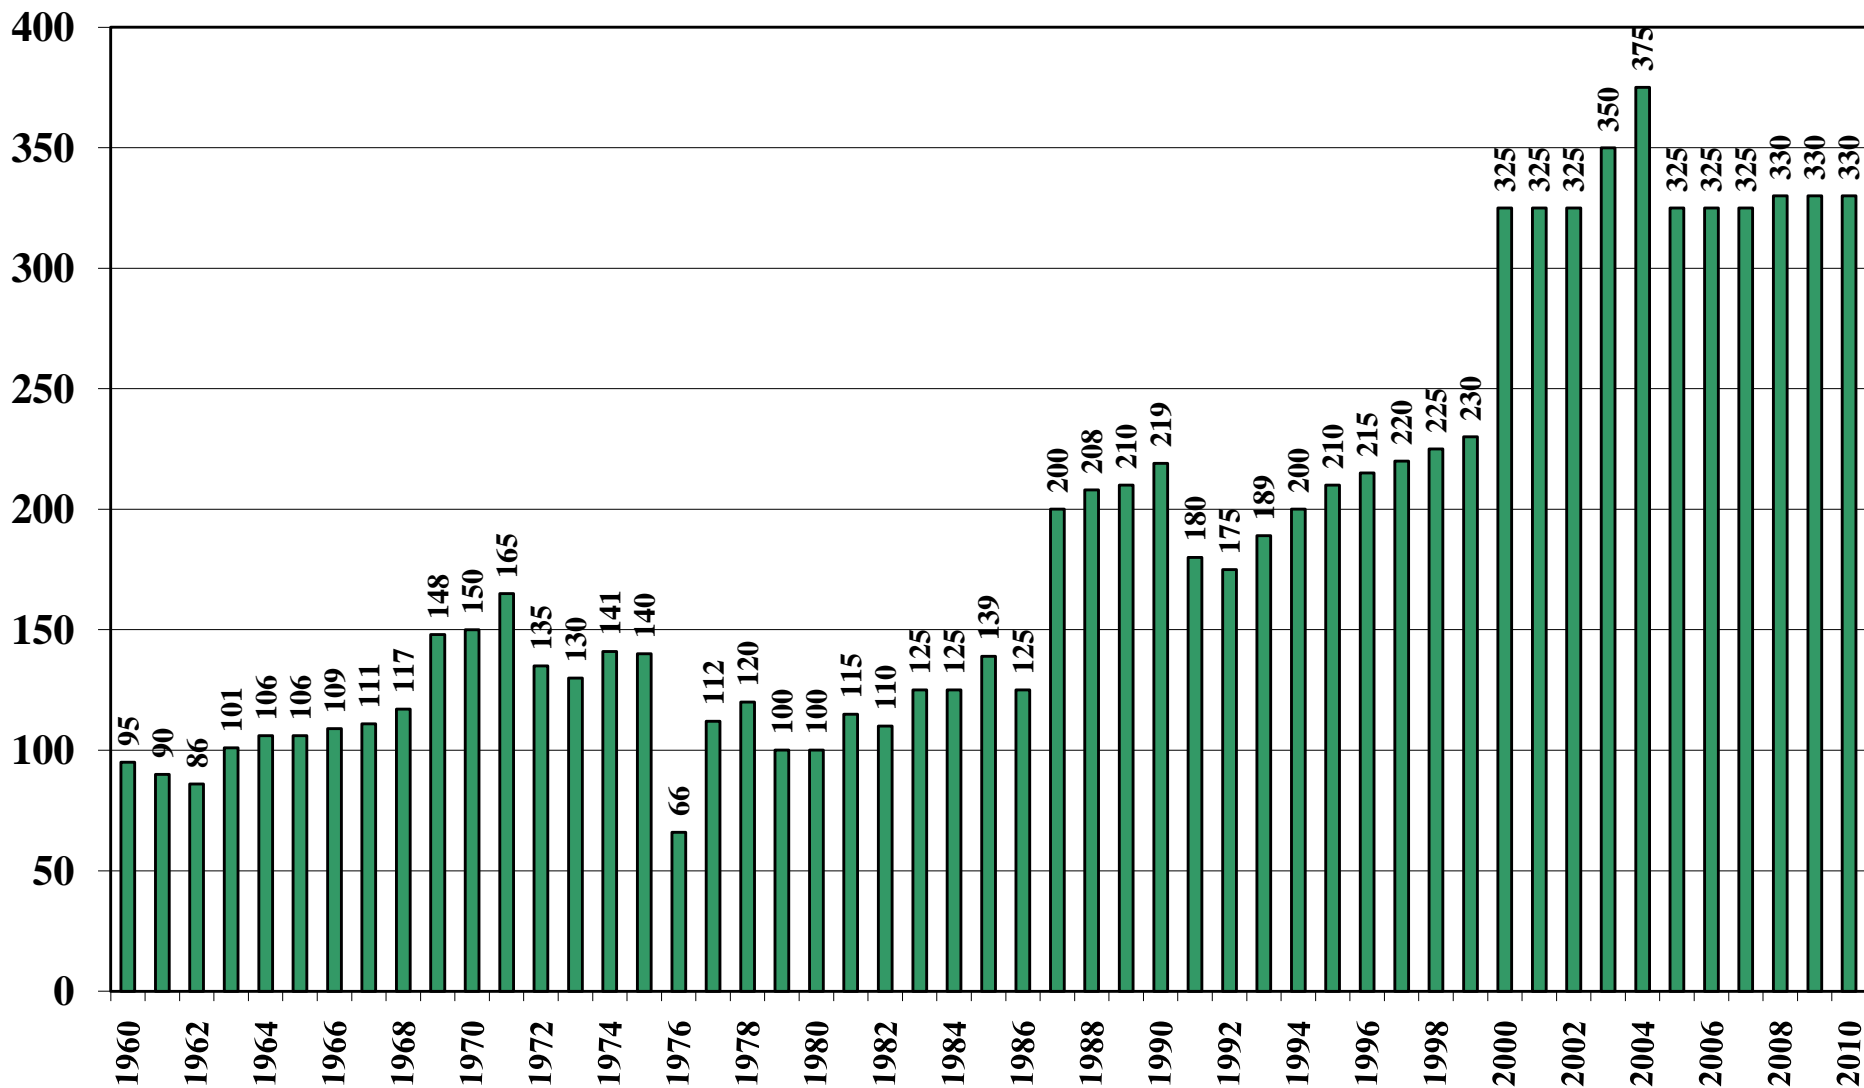

Argentina

USDA Supply and Demand Estimates

October 15, 2010

Argentina Rice Acreage Harvested 1960/61 – 2010/11

Thousand of Hectare

Argentina Milled Production (1,000 Metric Tons) 1960/61 – 2010/11

Argentina Rice Jan-Dec Imports (1,000 Metric Tons) 1960/61 – 2010/11

Argentina Rice Jan-Dec Exports (1,000 Metric Tons) 1960/61 – 2010/11

Argentina Rice Total Domestic Consumption (1,000 Metric Tons)

1960/61 – 2010/11

Argentina Rice Total Distribution (1,000 Metric Tons)

1960/61 – 2010/11

Argentina Rice Ending Stocks (1,000 Metric Tons)

1960/61 – 2010/11