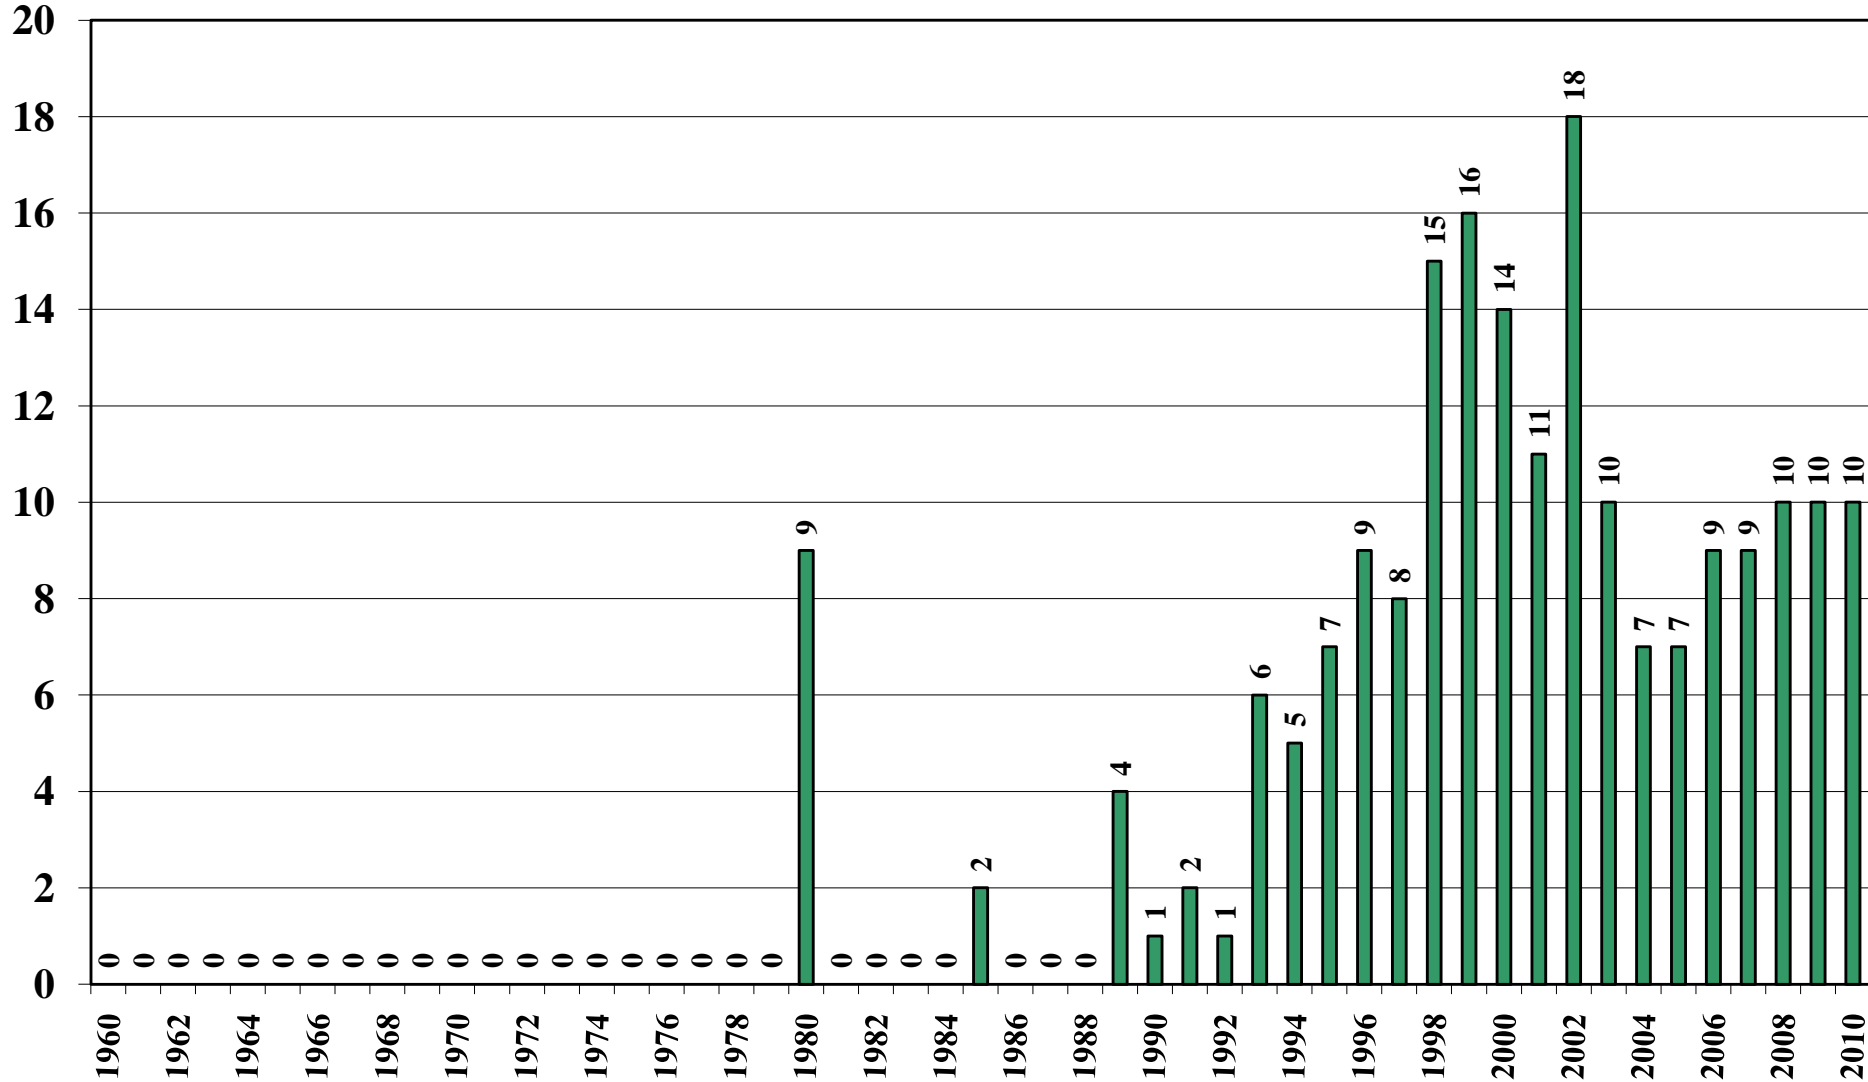

Argentina

USDA Supply and Demand Estimates

October 15, 2010

Argentina Rice Acreage Harvested 1960/61 – 2010/11

Thousand of Hectare

Argentina Milled Production (1,000 Metric Tons) 1960/61 – 2010/11

Argentina Rice Jan-Dec Imports (1,000 Metric Tons) 1960/61 – 2010/11

Argentina Rice Jan-Dec Exports (1,000 Metric Tons) 1960/61 – 2010/11

Argentina Rice Total Domestic Consumption (1,000 Metric Tons)

1960/61 – 2010/11

Argentina Rice Total Distribution (1,000 Metric Tons)

1960/61 – 2010/11

Argentina Rice Ending Stocks (1,000 Metric Tons)

1960/61 – 2010/11