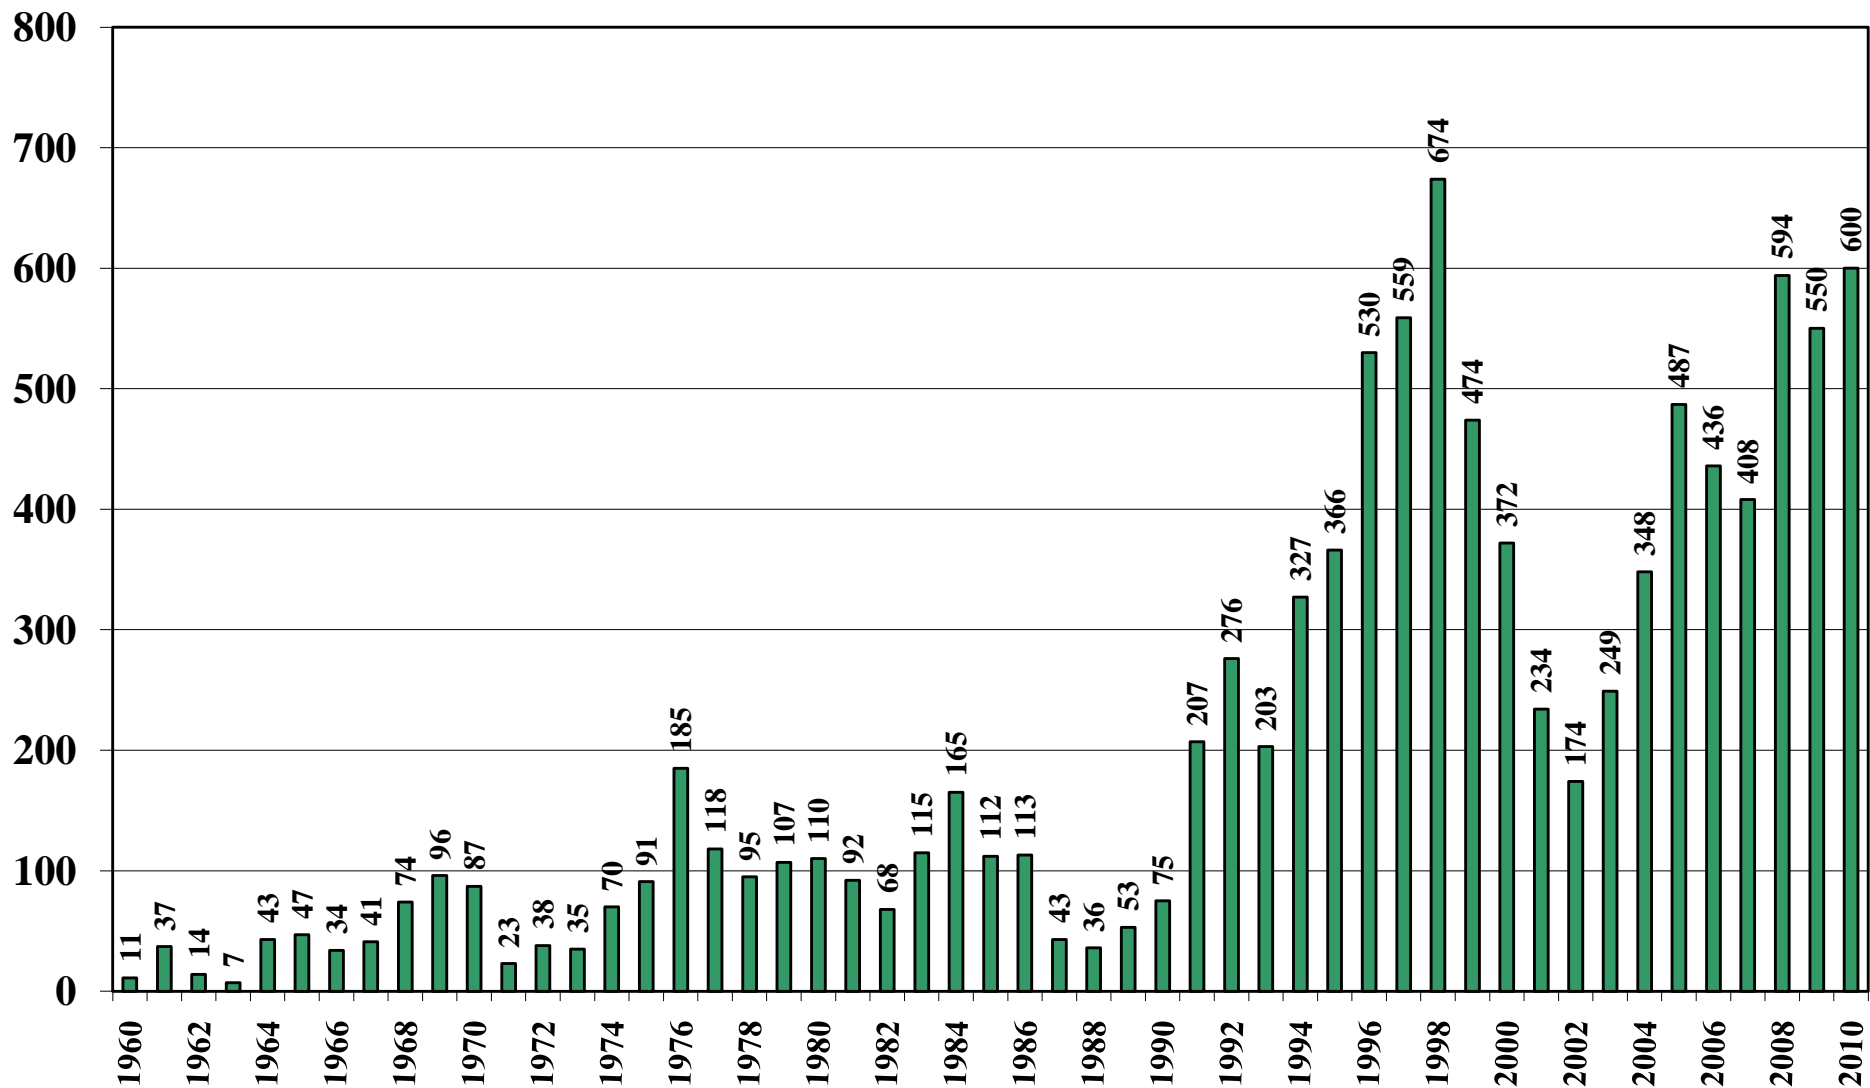

Argentina

USDA Supply and Demand Estimates

October 15, 2010

Argentina Rice Acreage Harvested 1960/61 – 2010/11

Thousand of Hectare

Argentina Milled Production (1,000 Metric Tons) 1960/61 – 2010/11

Argentina Rice Jan-Dec Imports (1,000 Metric Tons) 1960/61 – 2010/11

Argentina Rice Jan-Dec Exports (1,000 Metric Tons) 1960/61 – 2010/11

Argentina Rice Total Domestic Consumption (1,000 Metric Tons)

1960/61 – 2010/11

Argentina Rice Total Distribution (1,000 Metric Tons)

1960/61 – 2010/11

Argentina Rice Ending Stocks (1,000 Metric Tons)

1960/61 – 2010/11