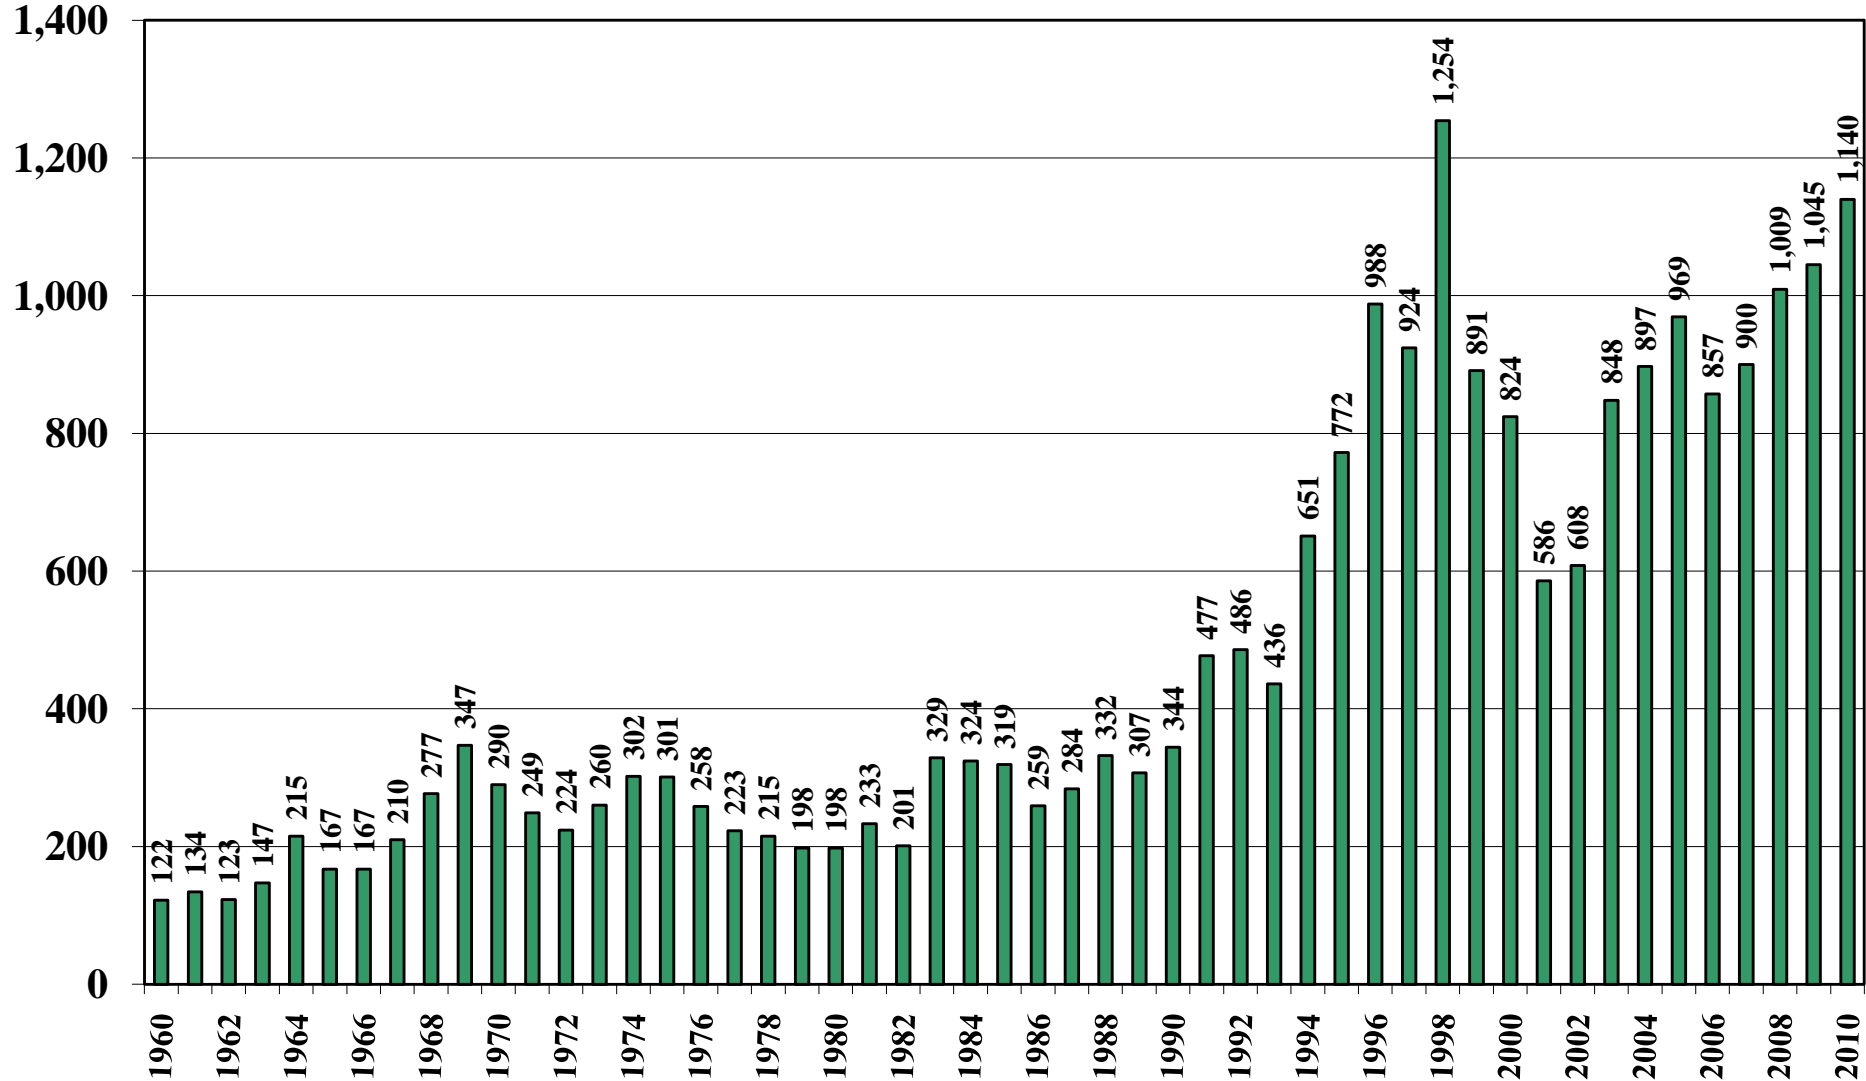

Argentina

USDA Supply and Demand Estimates

October 15, 2010

Argentina Rice Acreage Harvested 1960/61 – 2010/11

Thousand of Hectare

Argentina Milled Production (1,000 Metric Tons) 1960/61 – 2010/11

Argentina Rice Jan-Dec Imports (1,000 Metric Tons) 1960/61 – 2010/11

Argentina Rice Jan-Dec Exports (1,000 Metric Tons) 1960/61 – 2010/11

Argentina Rice Total Domestic Consumption (1,000 Metric Tons)

1960/61 – 2010/11

Argentina Rice Total Distribution (1,000 Metric Tons)

1960/61 – 2010/11

Argentina Rice Ending Stocks (1,000 Metric Tons)

1960/61 – 2010/11