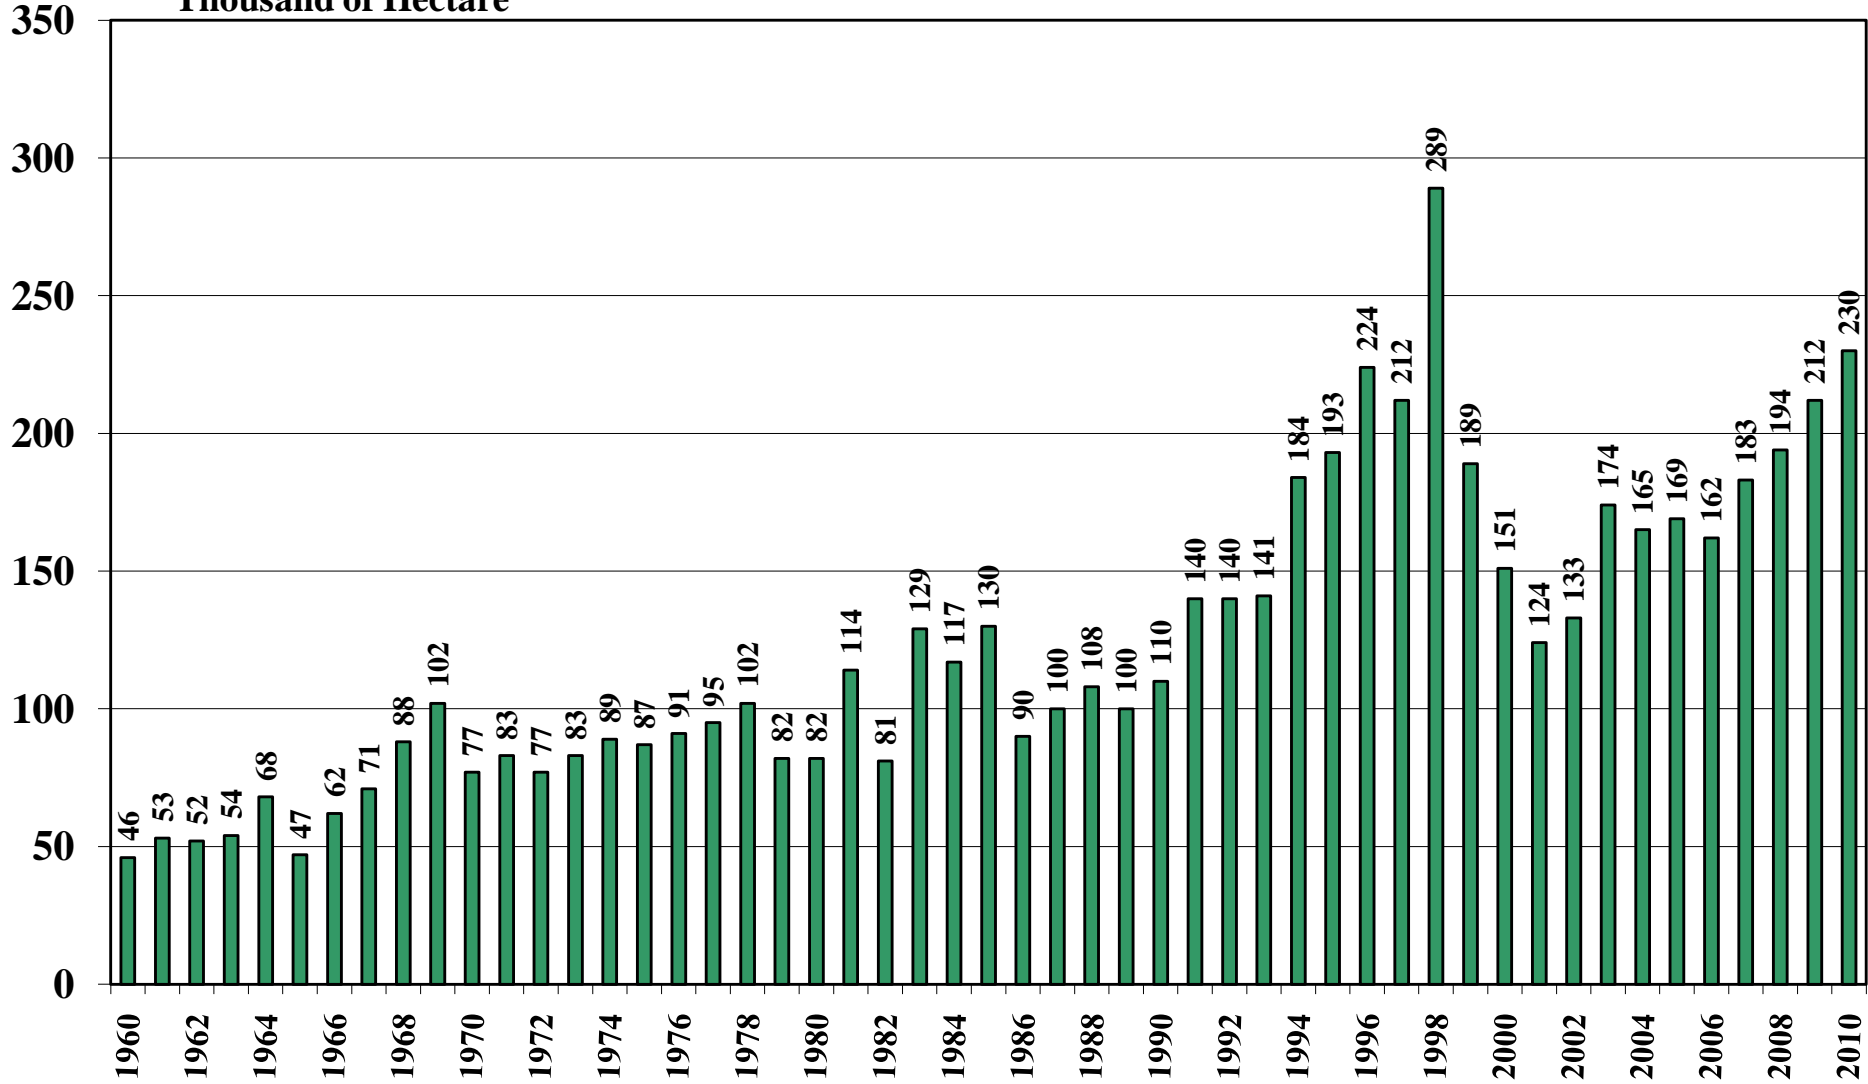

Argentina

USDA Supply and Demand Estimates

October 15, 2010

Argentina Rice Acreage Harvested 1960/61 – 2010/11

Thousand of Hectare

Argentina Milled Production (1,000 Metric Tons) 1960/61 – 2010/11

Argentina Rice Jan-Dec Imports (1,000 Metric Tons) 1960/61 – 2010/11

Argentina Rice Jan-Dec Exports (1,000 Metric Tons) 1960/61 – 2010/11

Argentina Rice Total Domestic Consumption (1,000 Metric Tons)

1960/61 – 2010/11

Argentina Rice Total Distribution (1,000 Metric Tons)

1960/61 – 2010/11

Argentina Rice Ending Stocks (1,000 Metric Tons)

1960/61 – 2010/11